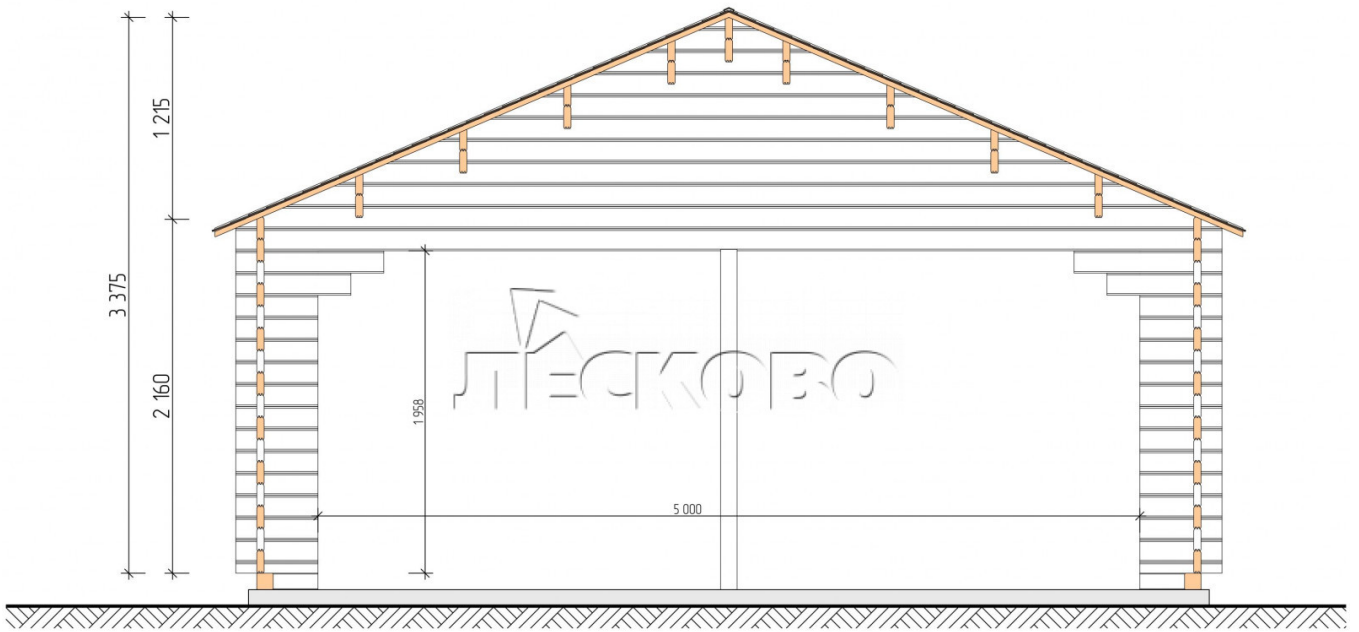

## Carport 6x6

Project Dimensions

6 × 6

Full doghouse set

**2,860 €**

### Timber

45 MM

65 MM  
+ 961 €

## Project planning

6 000

Разрез

## House Kit

- Wall kit: mini-chamber drying chamber 44 × 145 mm with bowls for the project. Wood material - spruce, pine (GOST 8486). Humidity 12-16%. The height of the walls is 2.16 m;
- Logs, lower harness: board 44 × 95 mm chamber drying 12-16%;
- Floors: floorboard 35 mm, chamber drying;
- Ceiling: imitation of a bar 20 × 135 mm, chamber drying;
- Wooden windows and doors according to the project;;
- Roof: shingles.