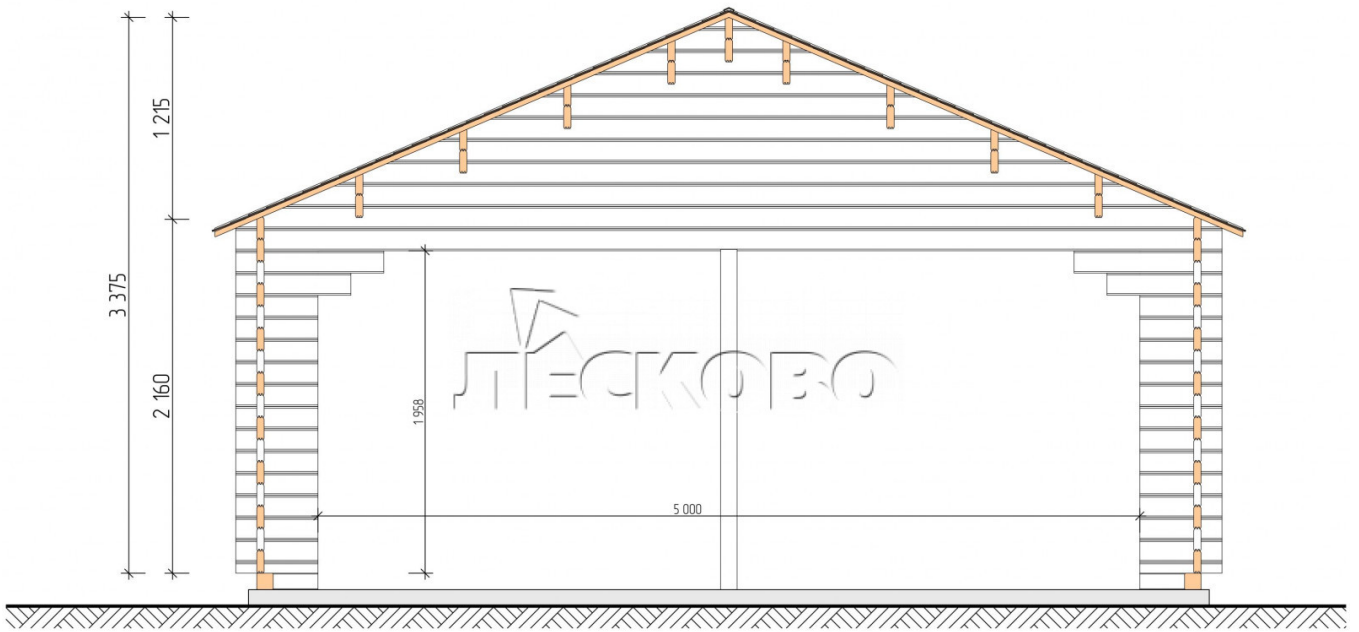

Carport 6x6

Project Dimensions

6 × 6

Full doghouse set

3,411 €

Timber

45 MM

65 MM
+ 1,183 €

Project planning

6 000

6 000

31,98
M²

Разрез

House Kit

- Wall kit: mini-chamber drying chamber 44 × 145 mm with bowls for the project. Wood material - spruce, pine (GOST 8486). Humidity 12-16%. The height of the walls is 2.16 m;
- Logs, lower harness: board 44 × 95 mm chamber drying 12-16%;
- Floors: floorboard 35 mm, chamber drying;
- Ceiling: imitation of a bar 20 × 135 mm, chamber drying;
- Wooden windows and doors according to the project;;
- Roof: shingles.