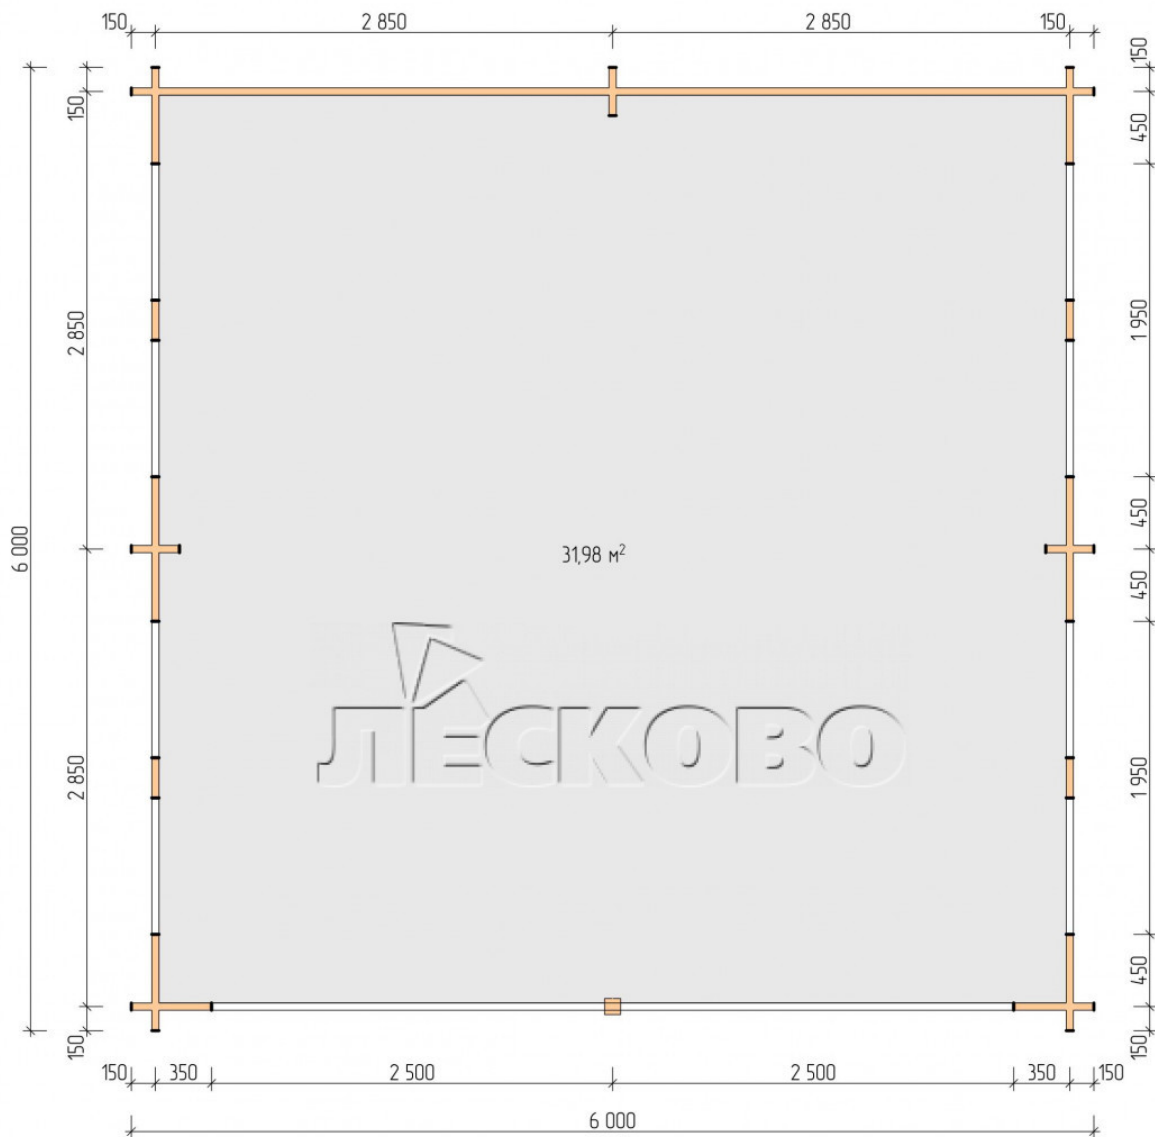

House Kit

- Wall kit: mini-chamber drying chamber 44 × 145 mm with bowls for the project. Wood material - spruce, pine (GOST 8486). Humidity 12-16%. The height of the walls is 2.16 m;
- Logs, lower harness: board 44 × 95 mm chamber drying 12-16%;
- Floors: floorboard 35 mm, chamber drying;
- Ceiling: imitation of a bar 20 × 135 mm, chamber drying;
- Wooden windows and doors according to the project;;
- Roof: shingles.