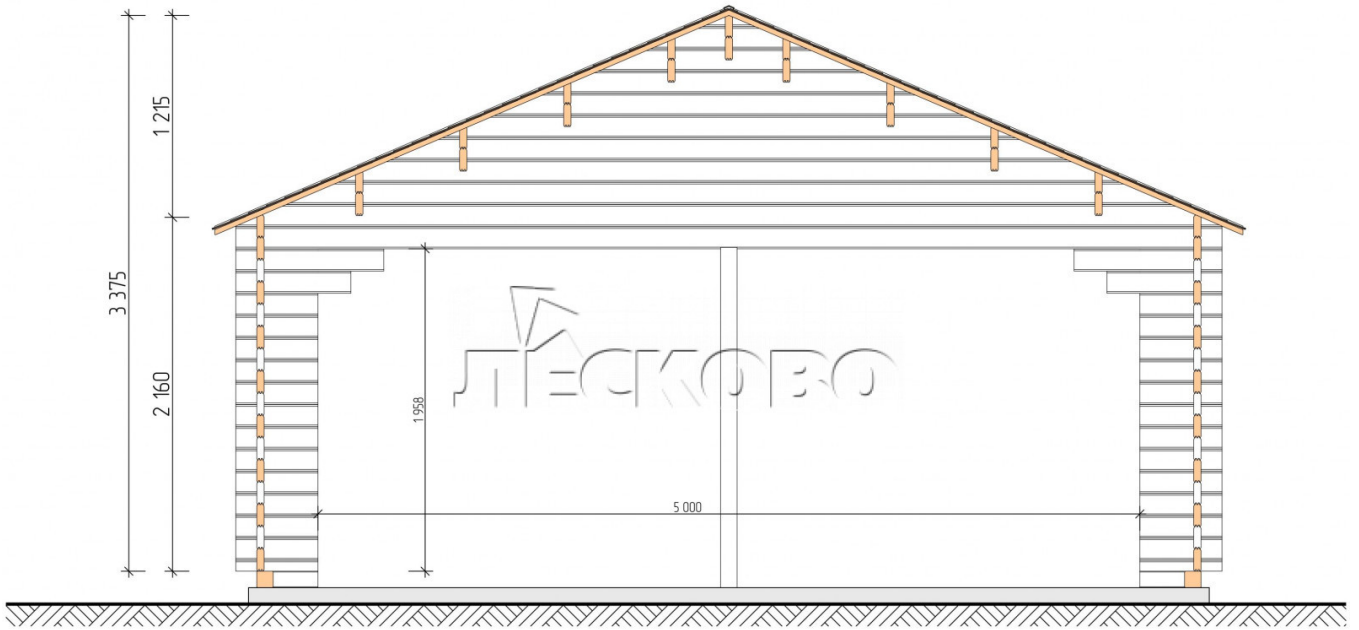

## Carport 6x6

Project Dimensions

6 × 6

Full doghouse set

**3,383 €**

### Timber

45 MM

65 MM  
+ 1,173 €

## Project planning

6 000

Разрез

## House Kit

- Wall kit: mini-chamber drying chamber 44 × 145 mm with bowls for the project. Wood material - spruce, pine (GOST 8486). Humidity 12-16%. The height of the walls is 2.16 m;
- Logs, lower harness: board 44 × 95 mm chamber drying 12-16%;
- Floors: floorboard 35 mm, chamber drying;
- Ceiling: imitation of a bar 20 × 135 mm, chamber drying;
- Wooden windows and doors according to the project;;
- Roof: shingles.