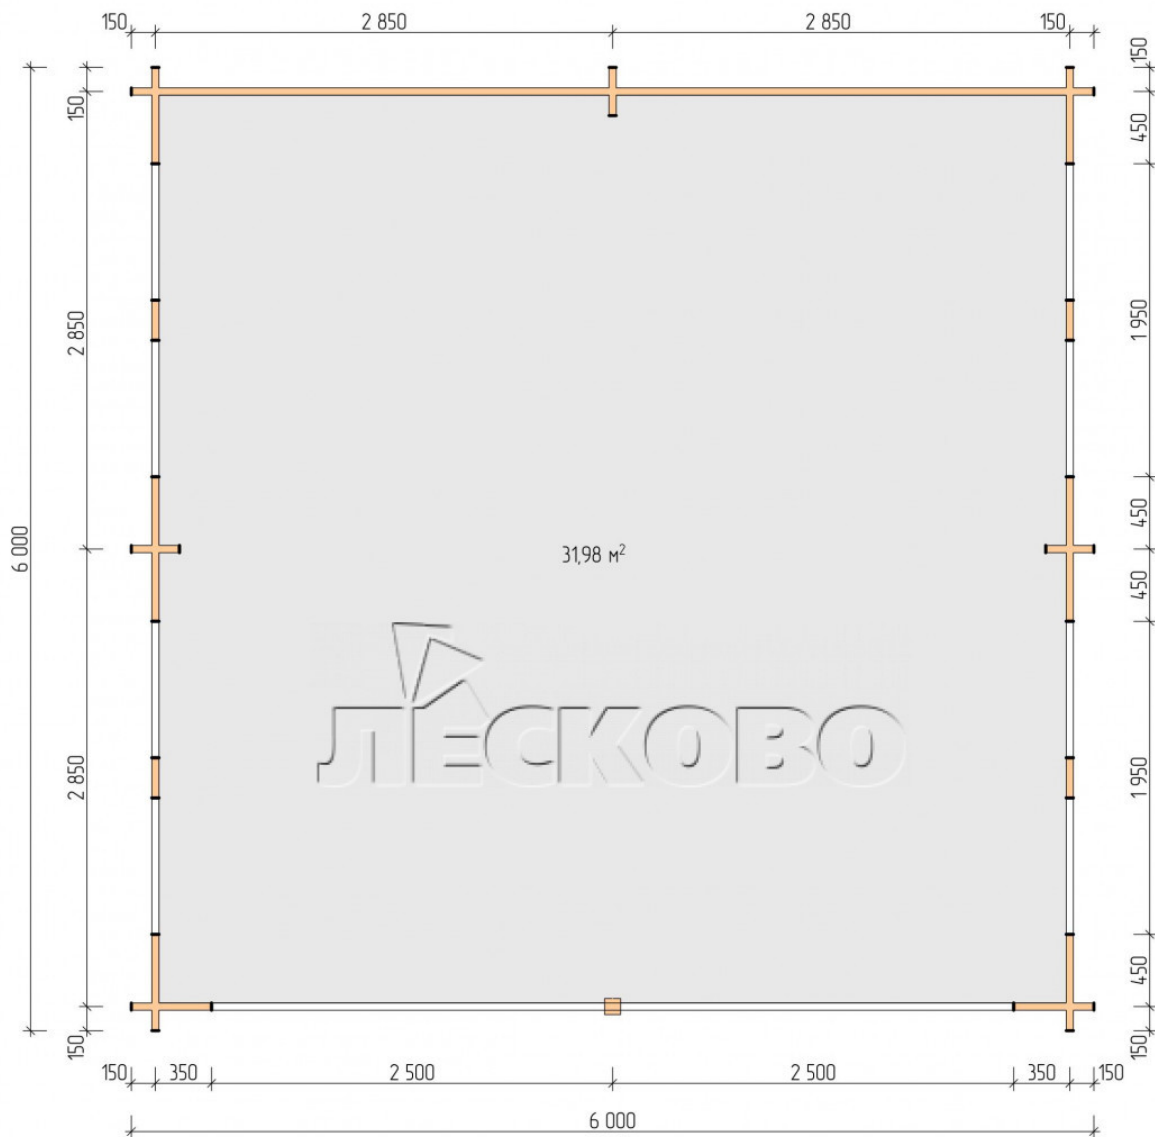

## House Kit

- Wall kit: mini-chamber drying chamber 44 × 145 mm with bowls for the project. Wood material - spruce, pine (GOST 8486). Humidity 12-16%. The height of the walls is 2.16 m;
- Logs, lower harness: board 44 × 95 mm chamber drying 12-16%;
- Floors: floorboard 35 mm, chamber drying;
- Ceiling: imitation of a bar 20 × 135 mm, chamber drying;
- Wooden windows and doors according to the project;;
- Roof: shingles.