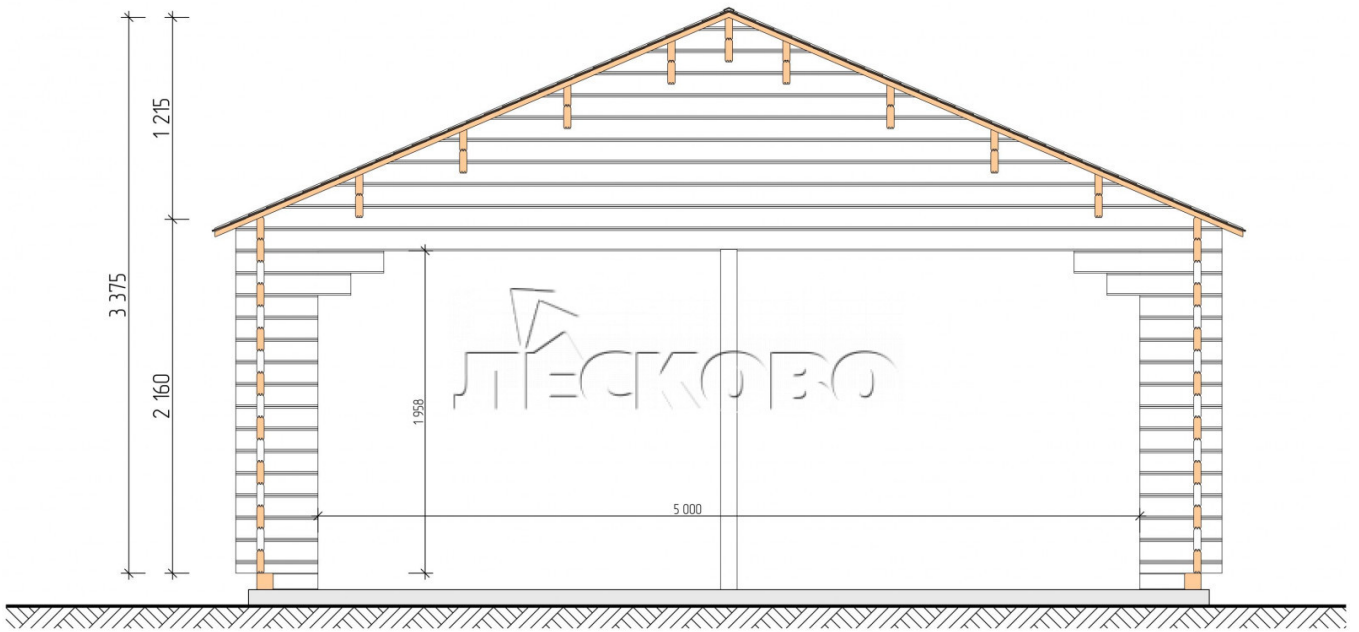

## House Kit

- Wall kit: mini-chamber drying chamber 44 × 145 mm with bowls for the project. Wood material - spruce, pine (GOST 8486). Humidity 12-16%. The height of the walls is 2.16 m;
- Logs, lower harness: board 44 × 95 mm chamber drying 12-16%;
- Floors: floorboard 35 mm, chamber drying;
- Ceiling: imitation of a bar 20 × 135 mm, chamber drying;
- Wooden windows and doors according to the project;;
- Roof: shingles.