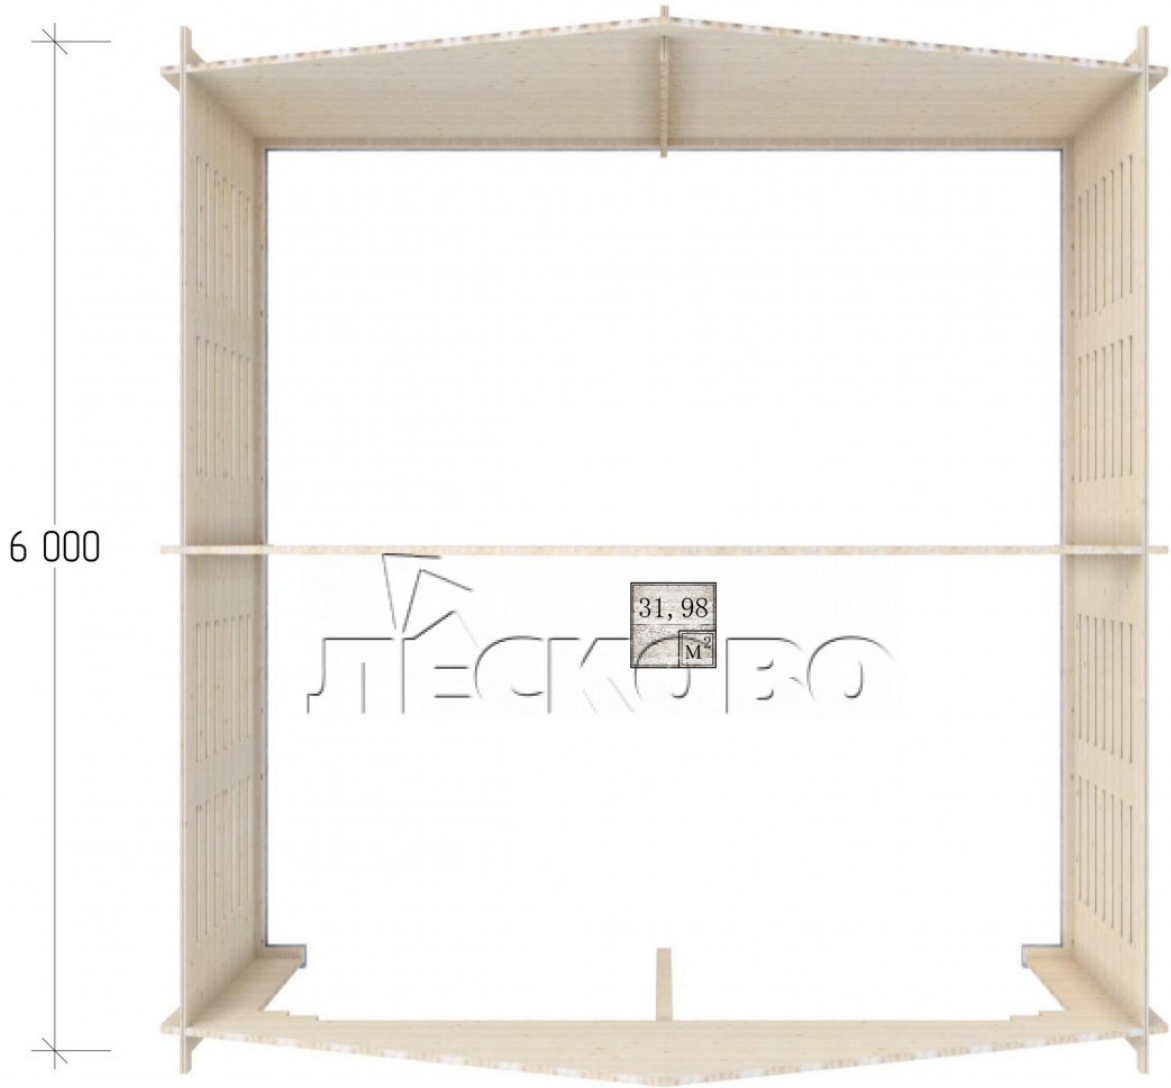

6 000

6 000

31,98

M²

СТЕЦКІ ГЕБ