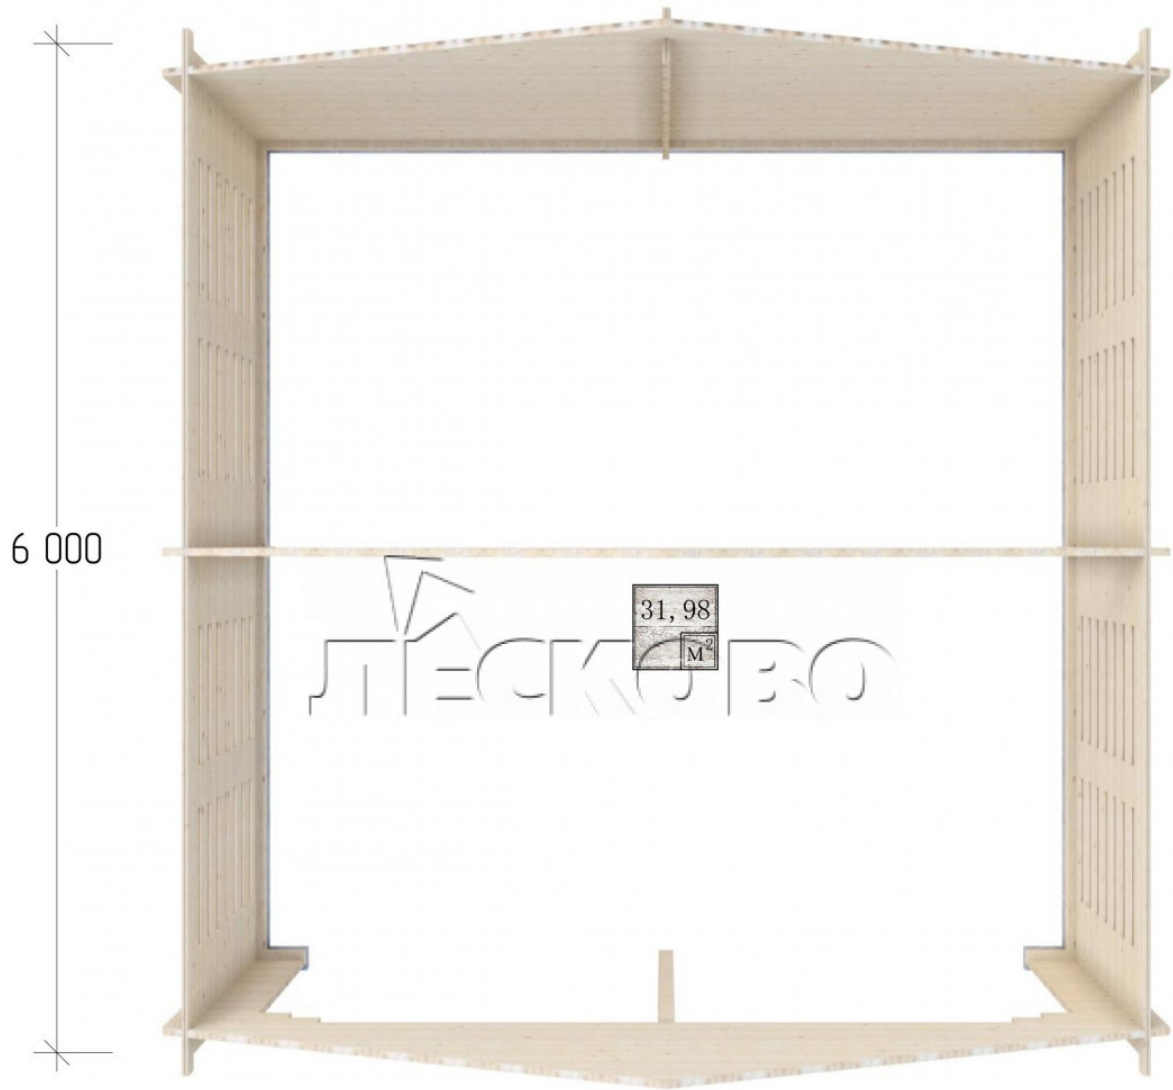

Carport 6x6

Project Dimensions

6 × 6

Full doghouse set

3,411 €

Timber

45 MM

65 MM
+ 1,183 €

Project planning

6 000

6 000

31,98
M²

Разрез

House Kit

- Wall kit: mini-chamber drying chamber 44 × 145 mm with bowls for the project. Wood material - spruce, pine (GOST 8486). Humidity 12-16%. The height of the walls is 2.16 m;
- Logs, lower harness: board 44 × 95 mm chamber drying 12-16%;
- Floors: floorboard 35 mm, chamber drying;
- Ceiling: imitation of a bar 20 × 135 mm, chamber drying;
- Wooden windows and doors according to the project;;
- Roof: shingles.