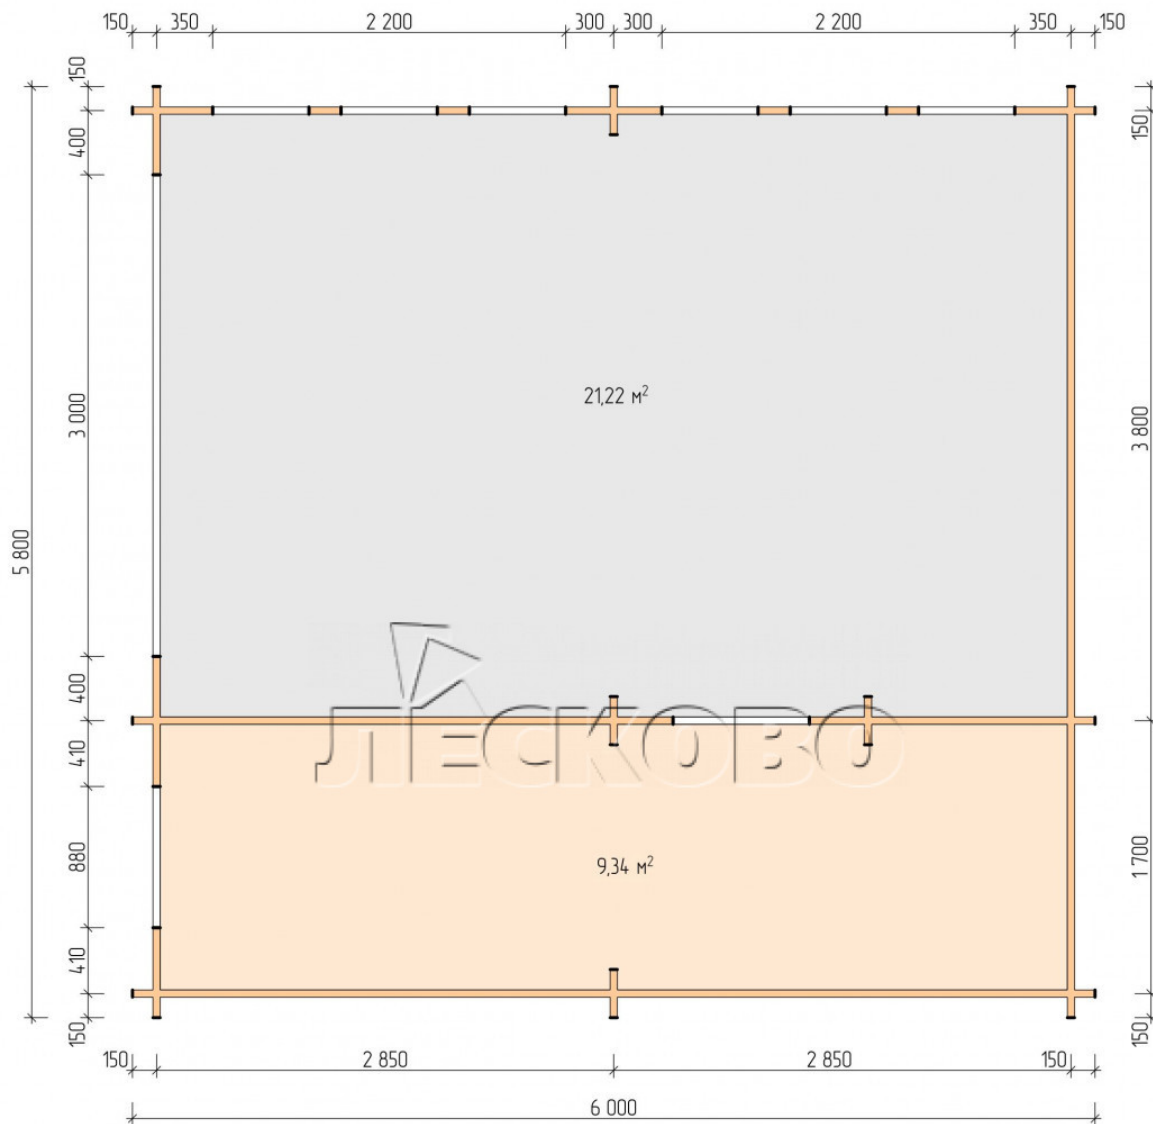

Carport 6x5.8

Project Dimensions

6 × 5.8

Full doghouse set

3,583 €

Timber

45 MM

65 MM
+ 1,196 €

Project planning

Разрез

House Kit

- Wall kit: mini-chamber drying chamber 44 × 145 mm with bowls for the project. Wood material - spruce, pine (GOST 8486). Humidity 12-16%. The height of the walls is 2.16 m;
- Logs, lower harness: board 44 × 95 mm chamber drying 12-16%;
- Floors: floorboard 35 mm, chamber drying;
- Ceiling: imitation of a bar 20 × 135 mm, chamber drying;
- Wooden windows and doors according to the project;;
- Roof: shingles.