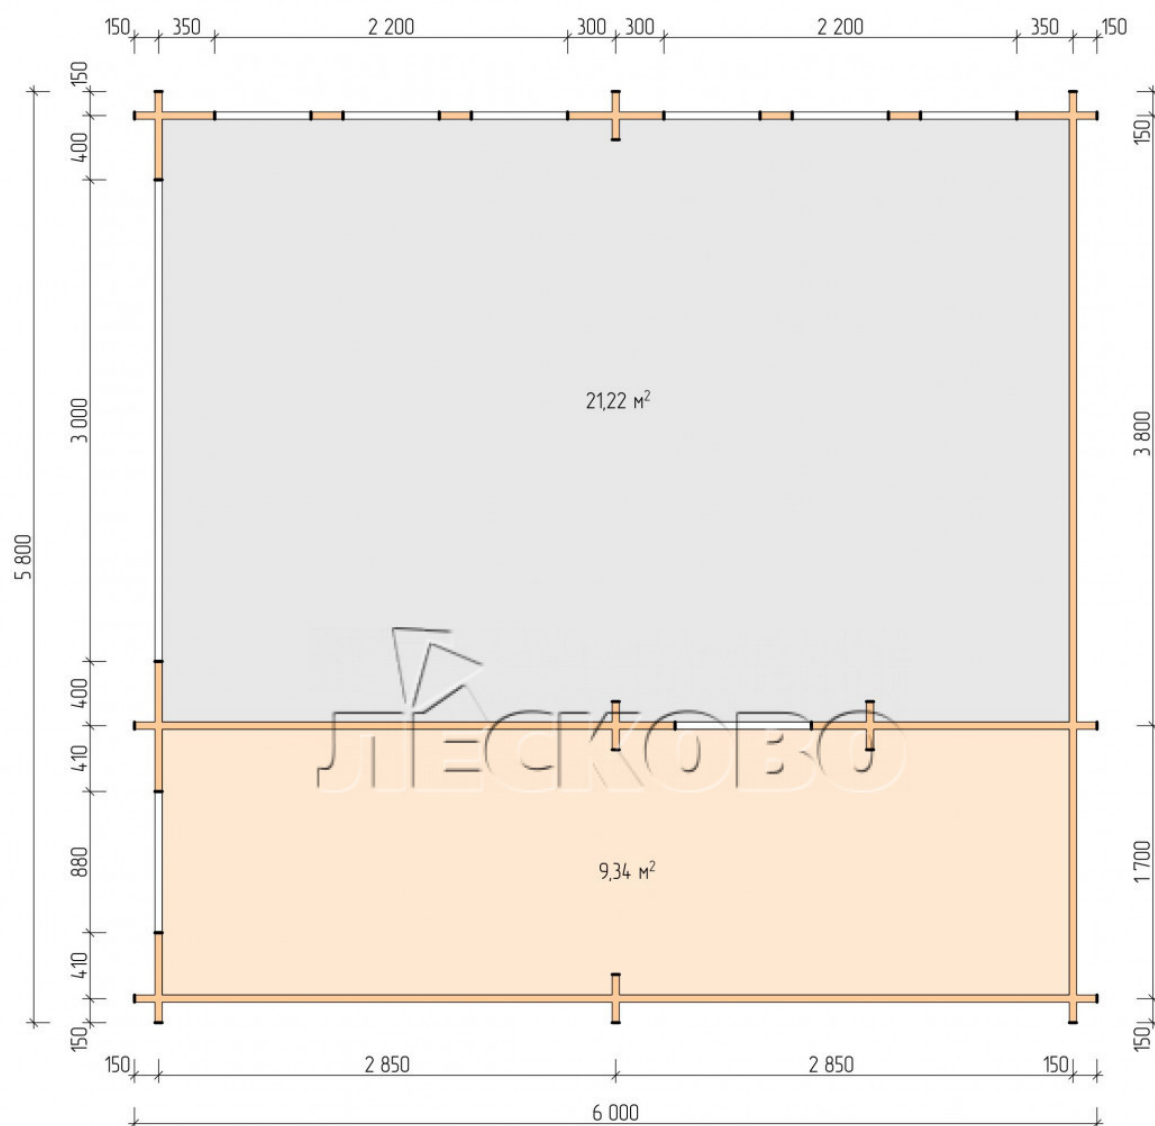

Carport 6x5.8

Project Dimensions

6 × 5.8

Full doghouse set

3,761 €

Timber

45 MM

65 MM
+ 1,255 €

Project planning

Разрез

House Kit

- Wall kit: mini-chamber drying chamber 44 × 145 mm with bowls for the project. Wood material - spruce, pine (GOST 8486). Humidity 12-16%. The height of the walls is 2.16 m;
- Logs, lower harness: board 44 × 95 mm chamber drying 12-16%;
- Floors: floorboard 35 mm, chamber drying;
- Ceiling: imitation of a bar 20 × 135 mm, chamber drying;
- Wooden windows and doors according to the project;;
- Roof: shingles.