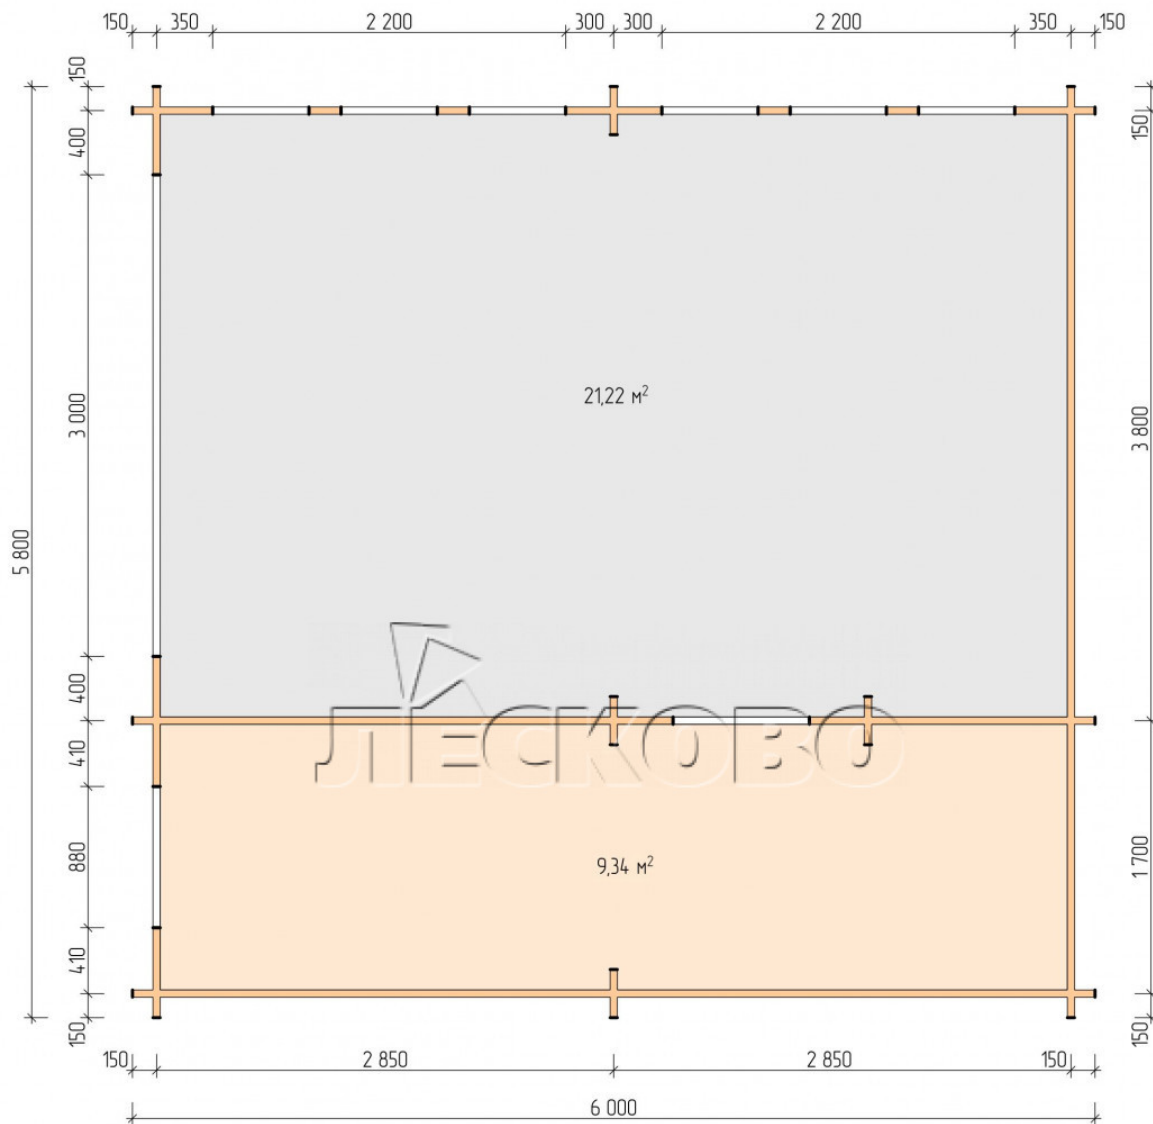

Carport 6x5.8

Project Dimensions

6 × 5.8

Full doghouse set

4,485 €

Timber

45 MM

65 MM
+ 1,503 €

Project planning

Разрез

House Kit

- Wall kit: mini-chamber drying chamber 44 × 145 mm with bowls for the project. Wood material - spruce, pine (GOST 8486). Humidity 12-16%. The height of the walls is 2.16 m;
- Logs, lower harness: board 44 × 95 mm chamber drying 12-16%;
- Floors: floorboard 35 mm, chamber drying;
- Ceiling: imitation of a bar 20 × 135 mm, chamber drying;
- Wooden windows and doors according to the project;;
- Roof: shingles.