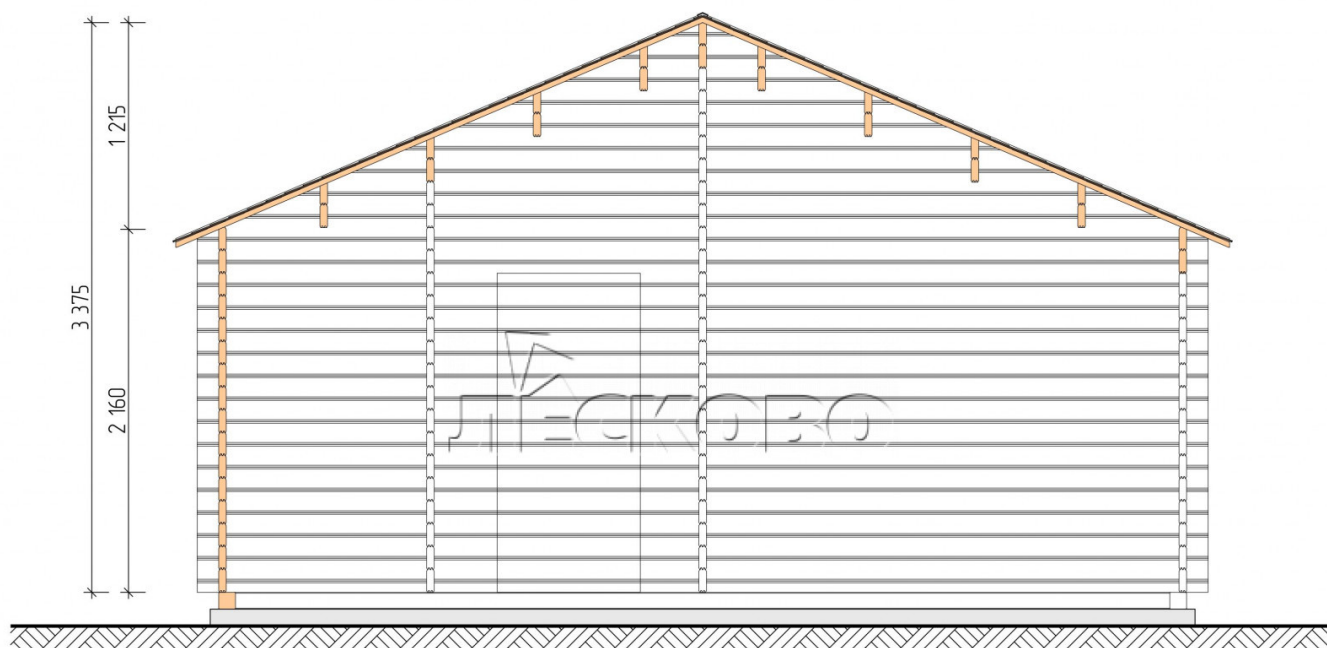

Carport 6x5.8

Project Dimensions

6 × 5.8

Full doghouse set

3,761 €

Timber

45 MM

65 MM
+ 1,255 €

Project planning

Разрез

House Kit

- Wall kit: mini-chamber drying chamber 44 × 145 mm with bowls for the project. Wood material - spruce, pine (GOST 8486). Humidity 12-16%. The height of the walls is 2.16 m;
- Logs, lower harness: board 44 × 95 mm chamber drying 12-16%;
- Floors: floorboard 35 mm, chamber drying;
- Ceiling: imitation of a bar 20 × 135 mm, chamber drying;
- Wooden windows and doors according to the project;;
- Roof: shingles.