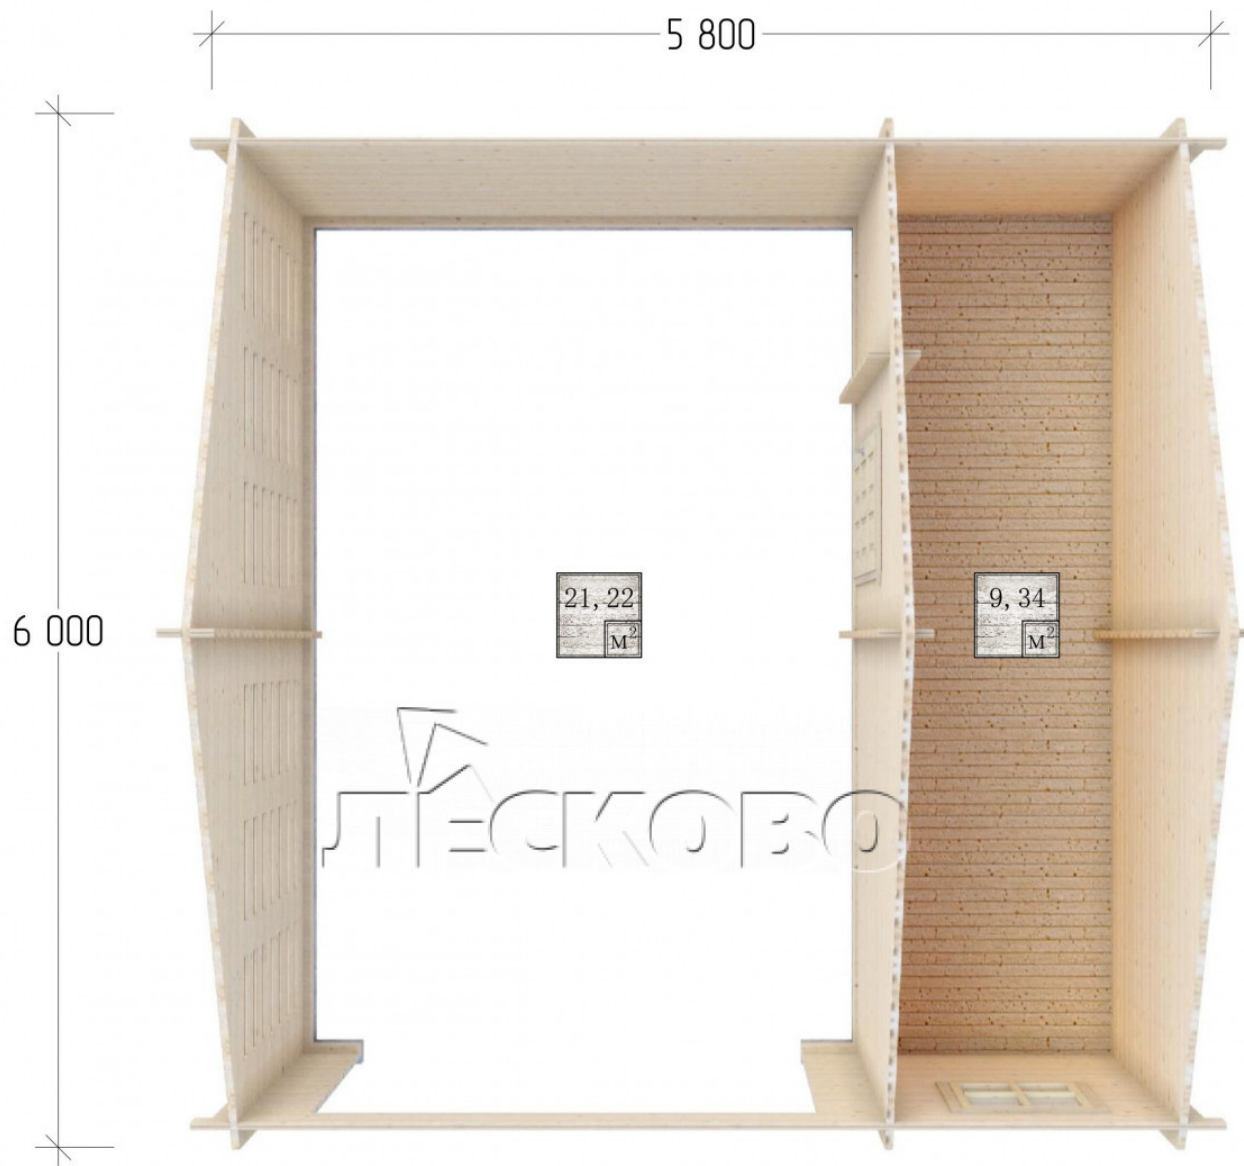

Carport 6x5.8

Project Dimensions

6 × 5.8

Full doghouse set

4,485 €

Timber

45 MM

65 MM
+ 1,503 €

Project planning

Разрез

House Kit

- Wall kit: mini-chamber drying chamber 44 × 145 mm with bowls for the project. Wood material - spruce, pine (GOST 8486). Humidity 12-16%. The height of the walls is 2.16 m;
- Logs, lower harness: board 44 × 95 mm chamber drying 12-16%;
- Floors: floorboard 35 mm, chamber drying;
- Ceiling: imitation of a bar 20 × 135 mm, chamber drying;
- Wooden windows and doors according to the project;;
- Roof: shingles.