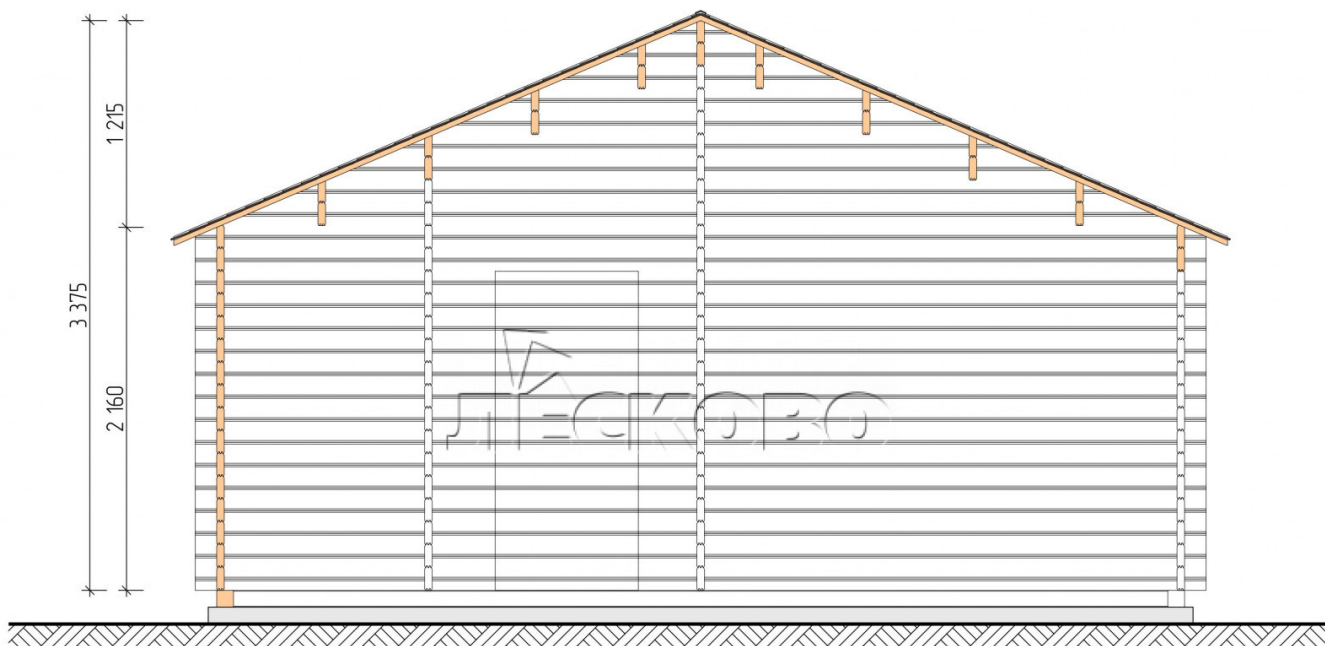

Carport 6x5.8

Project Dimensions

6 × 5.8

Full doghouse set

4,485 €

Timber

45 MM

65 MM
+ 1,503 €

Project planning

Разрез

House Kit

- Wall kit: mini-chamber drying chamber 44 × 145 mm with bowls for the project. Wood material - spruce, pine (GOST 8486). Humidity 12-16%. The height of the walls is 2.16 m;
- Logs, lower harness: board 44 × 95 mm chamber drying 12-16%;
- Floors: floorboard 35 mm, chamber drying;
- Ceiling: imitation of a bar 20 × 135 mm, chamber drying;
- Wooden windows and doors according to the project;;
- Roof: shingles.