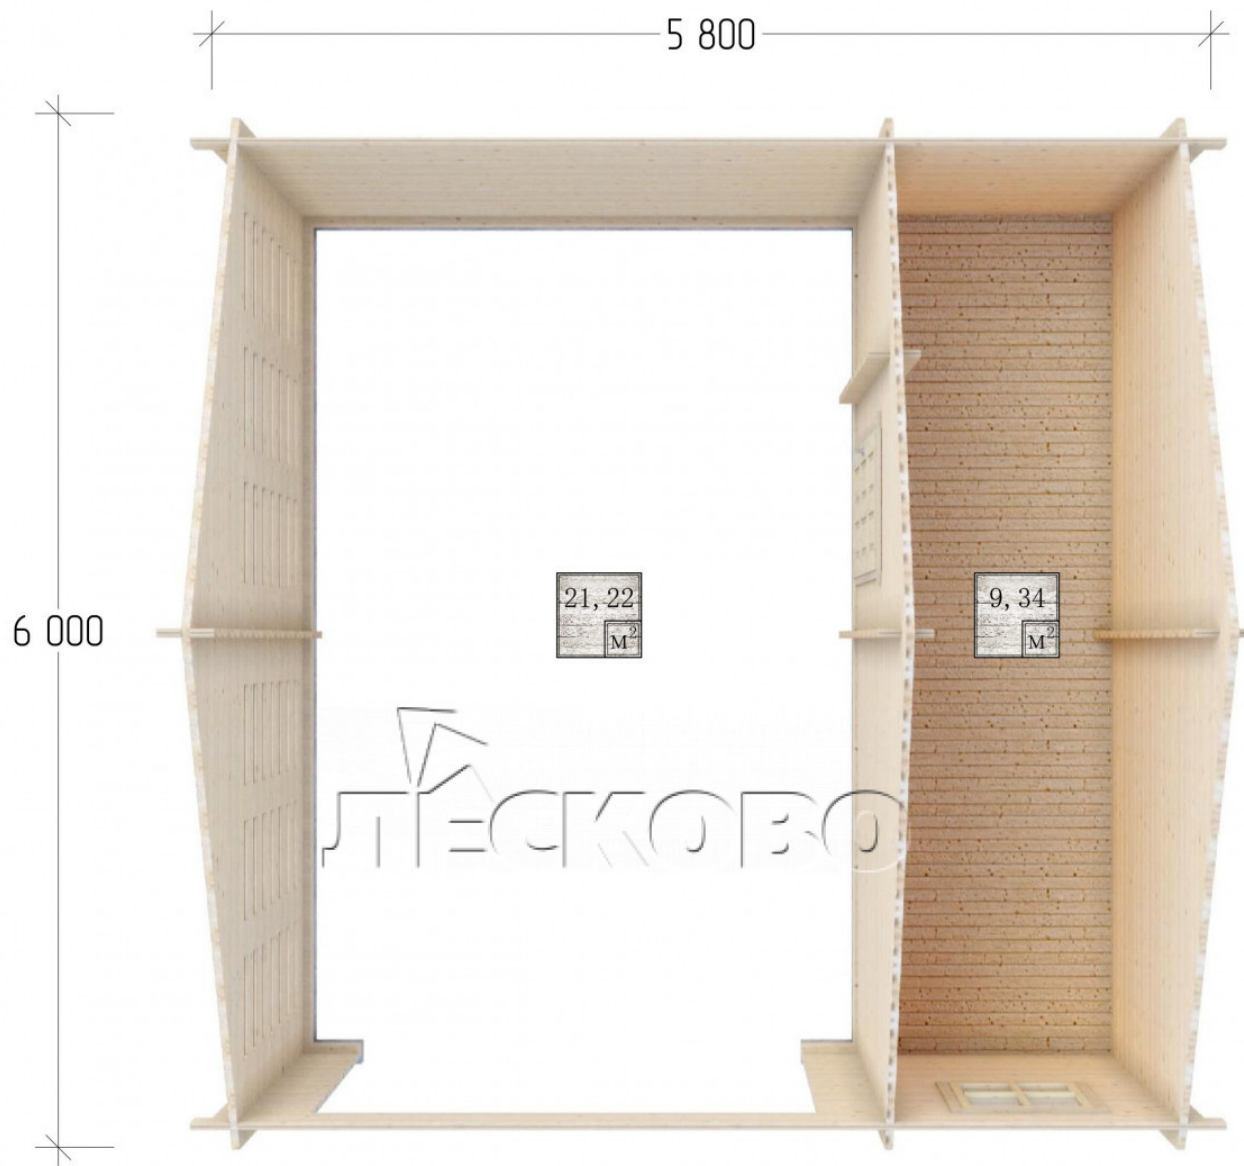

Carport 6x5.8

Project Dimensions

6 × 5.8

Full doghouse set

3,761 €

Timber

45 MM

65 MM
+ 1,255 €

Project planning

Разрез

House Kit

- Wall kit: mini-chamber drying chamber 44 × 145 mm with bowls for the project. Wood material - spruce, pine (GOST 8486). Humidity 12-16%. The height of the walls is 2.16 m;
- Logs, lower harness: board 44 × 95 mm chamber drying 12-16%;
- Floors: floorboard 35 mm, chamber drying;
- Ceiling: imitation of a bar 20 × 135 mm, chamber drying;
- Wooden windows and doors according to the project;;
- Roof: shingles.