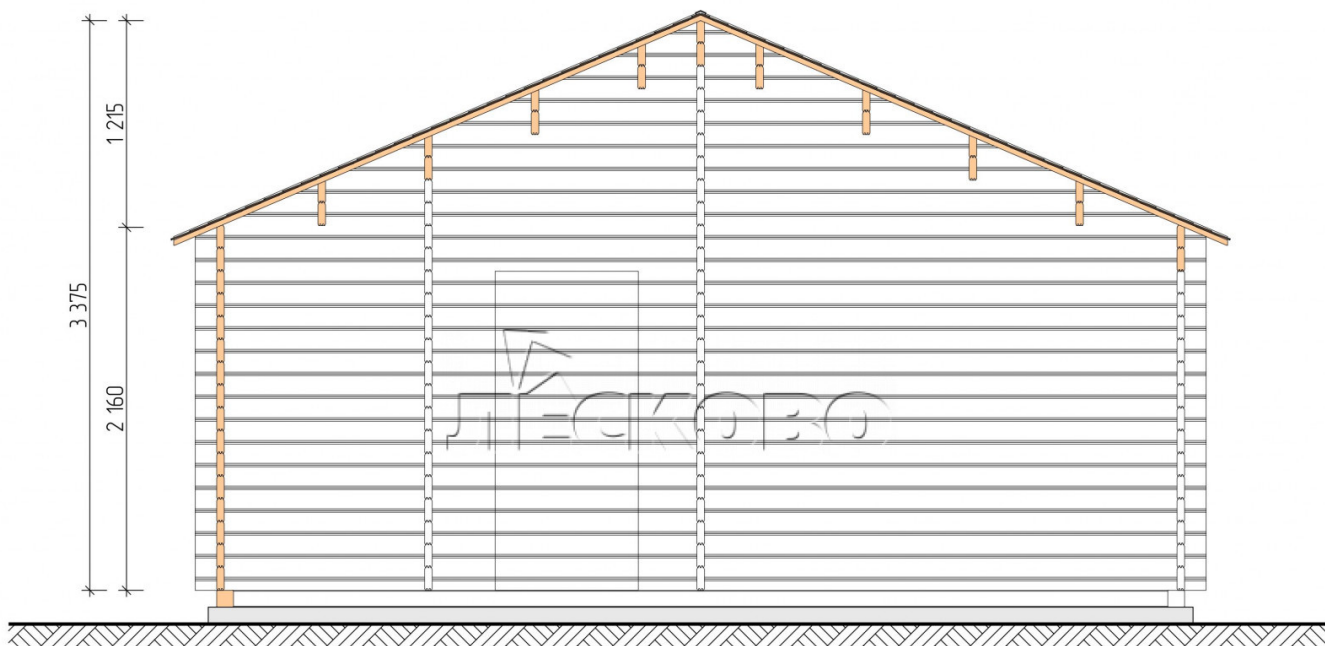

Carport 6x5.8

Project Dimensions

6 × 5.8

Full doghouse set

3,583 €

Timber

45 MM

65 MM
+ 1,196 €

Project planning

Разрез

House Kit

- Wall kit: mini-chamber drying chamber 44 × 145 mm with bowls for the project. Wood material - spruce, pine (GOST 8486). Humidity 12-16%. The height of the walls is 2.16 m;
- Logs, lower harness: board 44 × 95 mm chamber drying 12-16%;
- Floors: floorboard 35 mm, chamber drying;
- Ceiling: imitation of a bar 20 × 135 mm, chamber drying;
- Wooden windows and doors according to the project;;
- Roof: shingles.