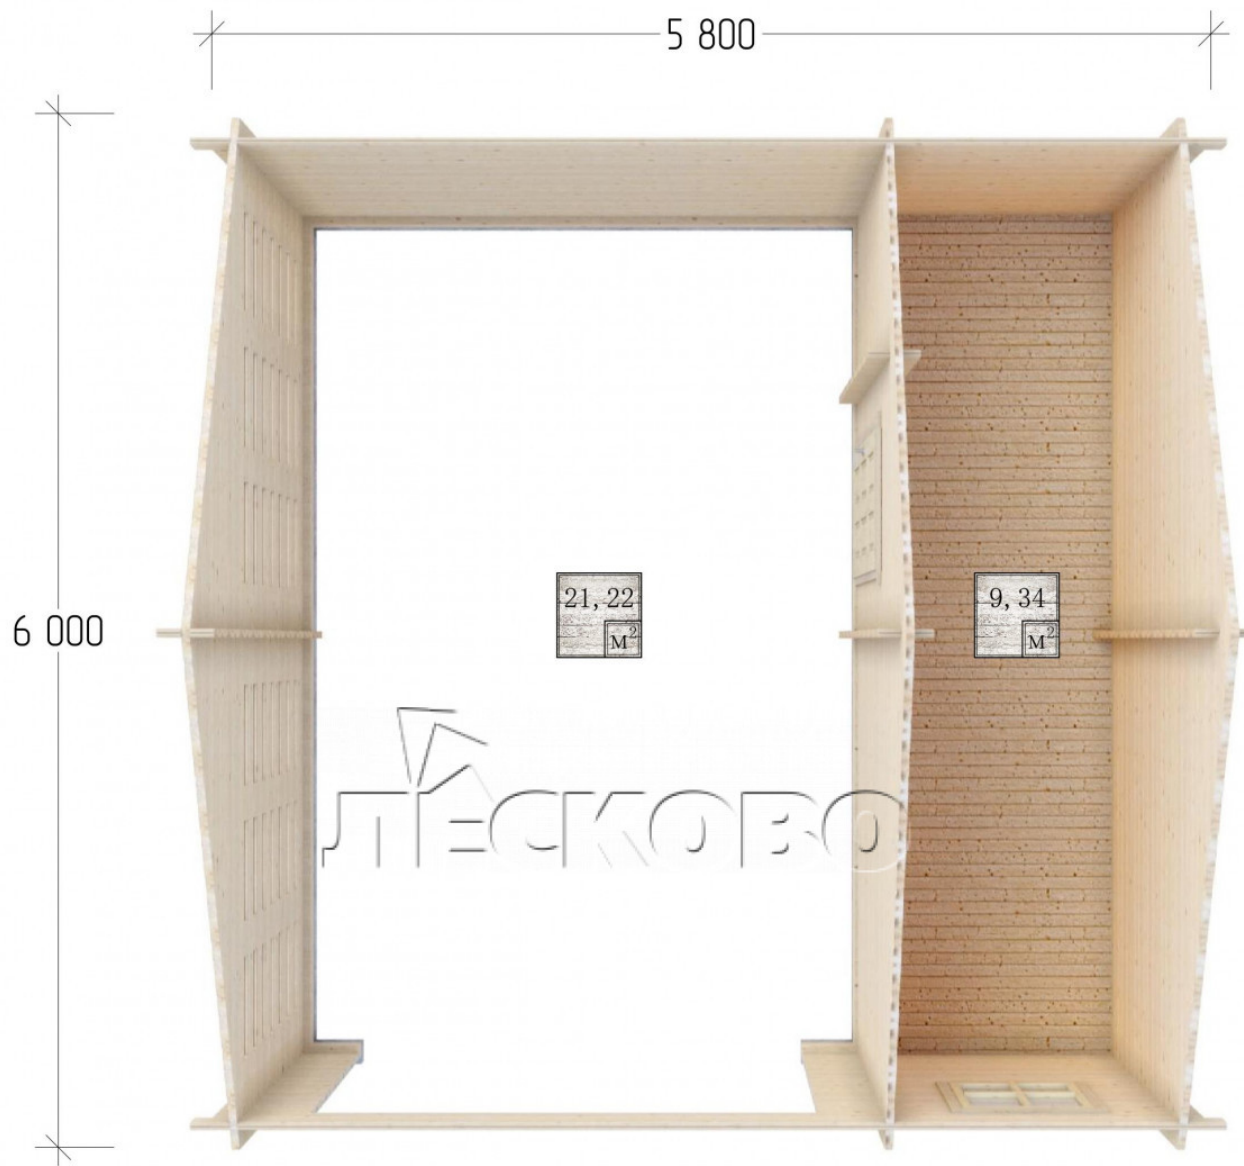

Carport 6x5.8

Project Dimensions

6 × 5.8

Full doghouse set

3,583 €

Timber

45 MM

65 MM
+ 1,196 €

Project planning

Разрез

House Kit

- Wall kit: mini-chamber drying chamber 44 × 145 mm with bowls for the project. Wood material - spruce, pine (GOST 8486). Humidity 12-16%. The height of the walls is 2.16 m;
- Logs, lower harness: board 44 × 95 mm chamber drying 12-16%;
- Floors: floorboard 35 mm, chamber drying;
- Ceiling: imitation of a bar 20 × 135 mm, chamber drying;
- Wooden windows and doors according to the project;;
- Roof: shingles.