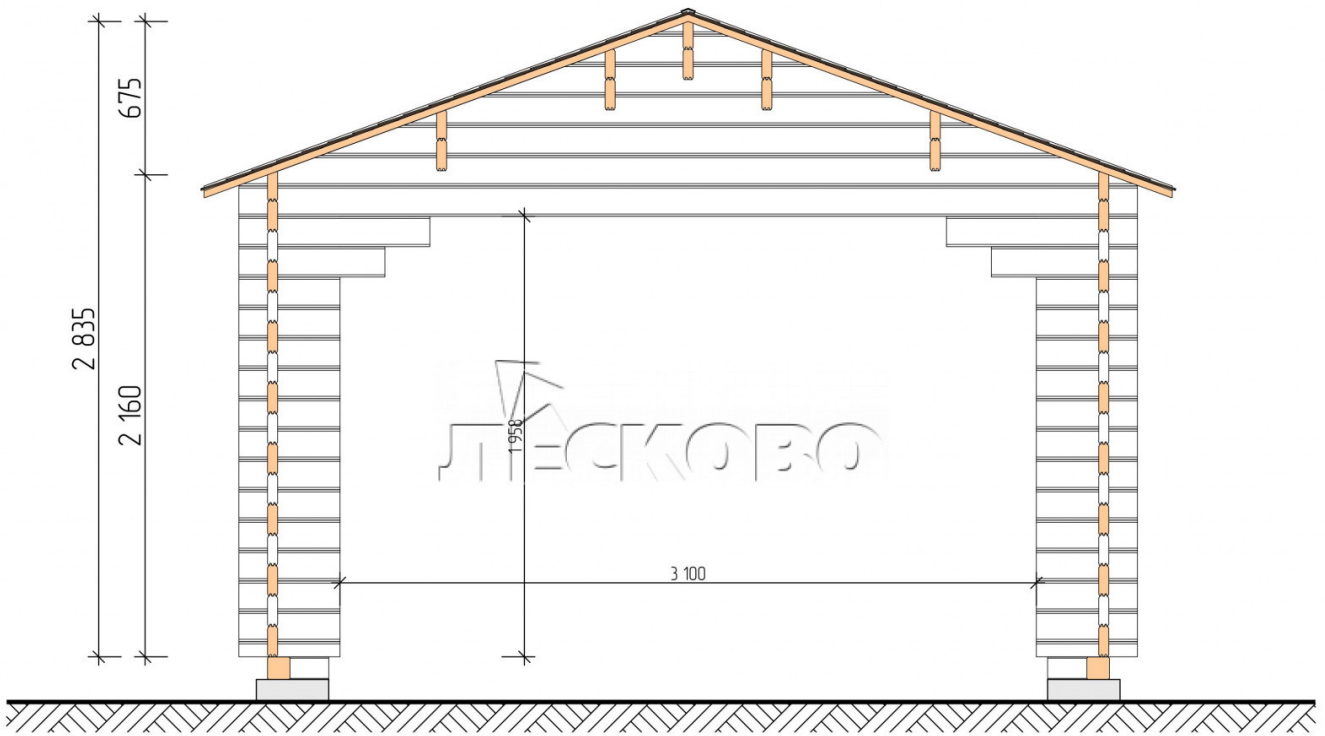

Carport 4x8

Project Dimensions

4 × 8

Full doghouse set

3,205 €

Timber

45 MM

65 MM
+ 1,022 €

Project planning

Разрез

House Kit

- Wall kit: mini-chamber drying chamber 44 × 145 mm with bowls for the project. Wood material - spruce, pine (GOST 8486). Humidity 12-16%. The height of the walls is 2.16 m;
- Logs, lower harness: board 44 × 95 mm chamber drying 12-16%;