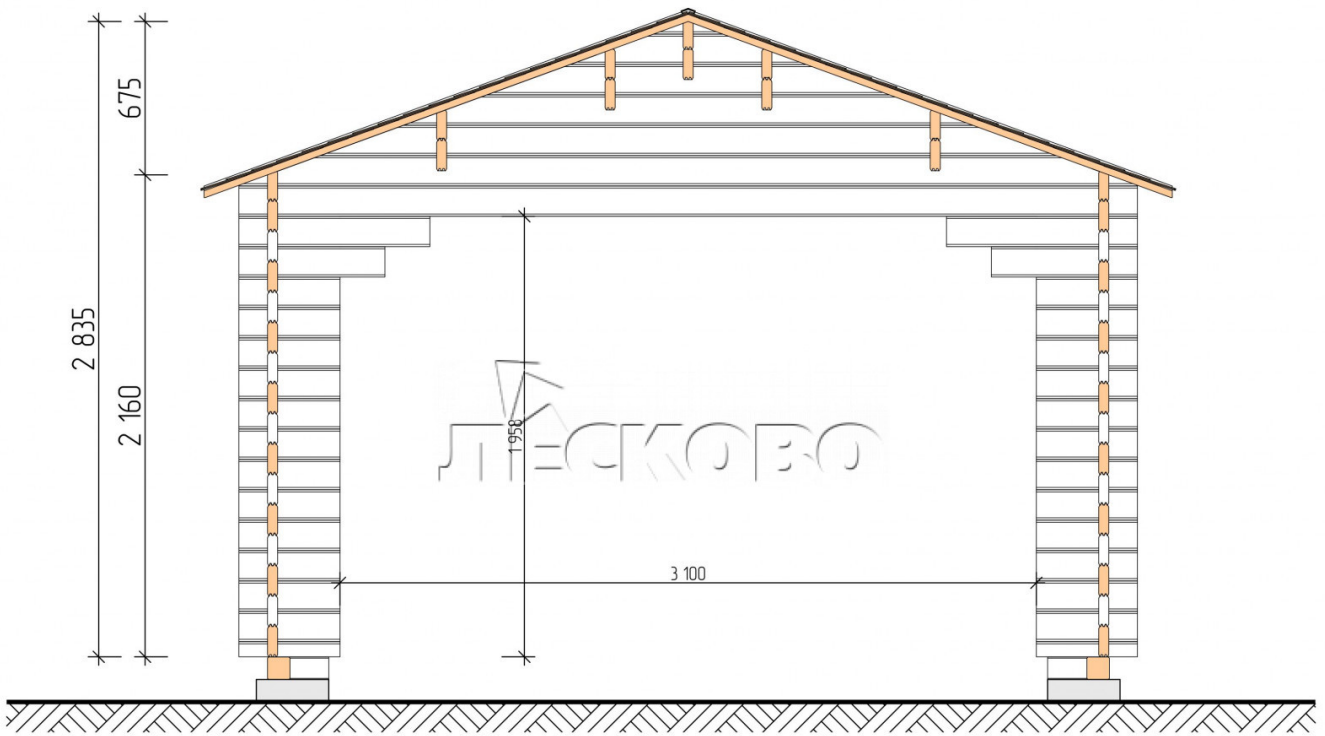

Carport 4x8

Project Dimensions

4 × 8

Full doghouse set

3,765 €

Timber

45 MM

65 MM
+ 1,213 €

Project planning

Разрез

House Kit

- Wall kit: mini-chamber drying chamber 44 × 145 mm with bowls for the project. Wood material - spruce, pine (GOST 8486). Humidity 12-16%. The height of the walls is 2.16 m;
- Logs, lower harness: board 44 × 95 mm chamber drying 12-16%;