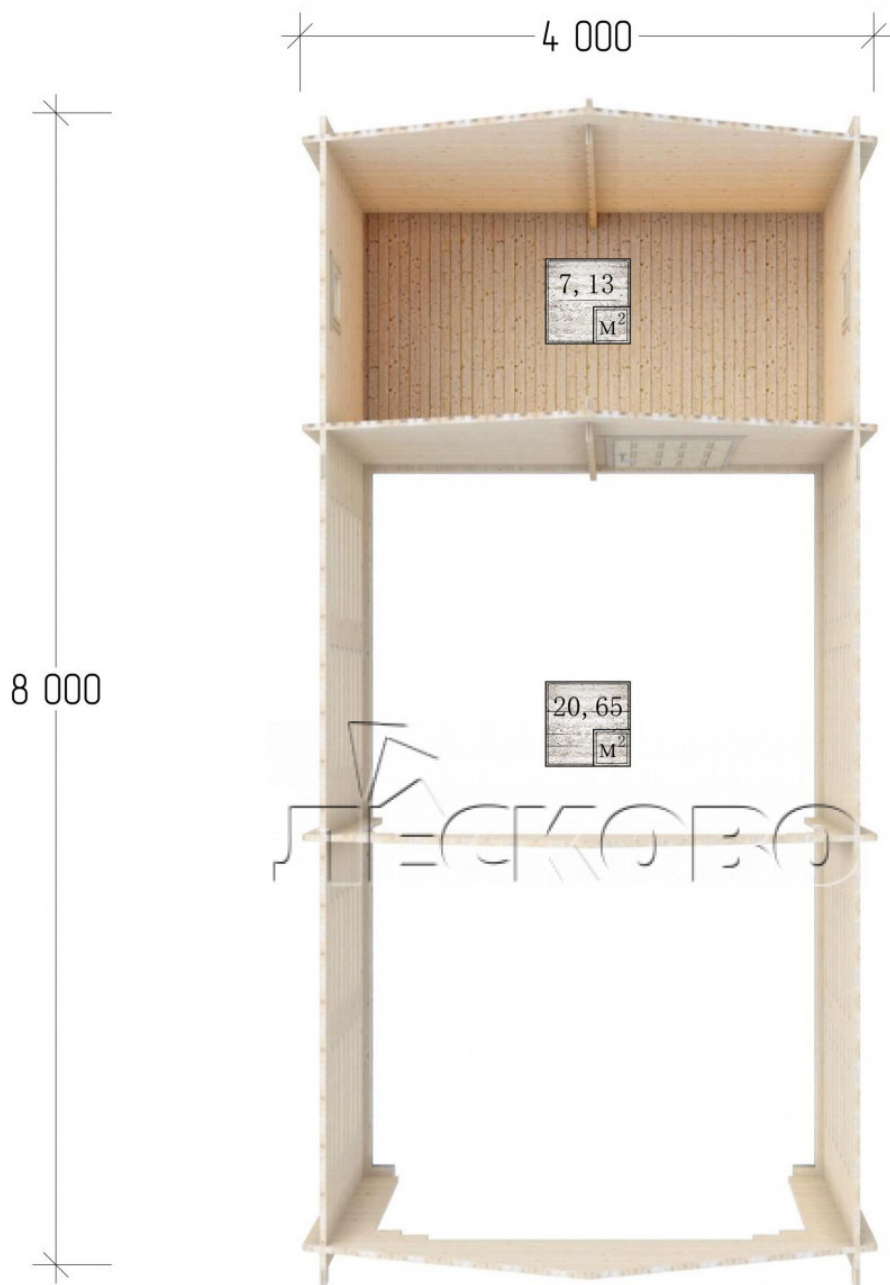

## Carport 4x8

Project Dimensions

4 × 8

Full doghouse set

**3,091 €**

### Timber

45 MM

65 MM  
+ 986 €

## Project planning

Разрез

## House Kit

- Wall kit: mini-chamber drying chamber 44 × 145 mm with bowls for the project. Wood material - spruce, pine (GOST 8486). Humidity 12-16%. The height of the walls is 2.16 m;
- Logs, lower harness: board 44 × 95 mm chamber drying 12-16%;