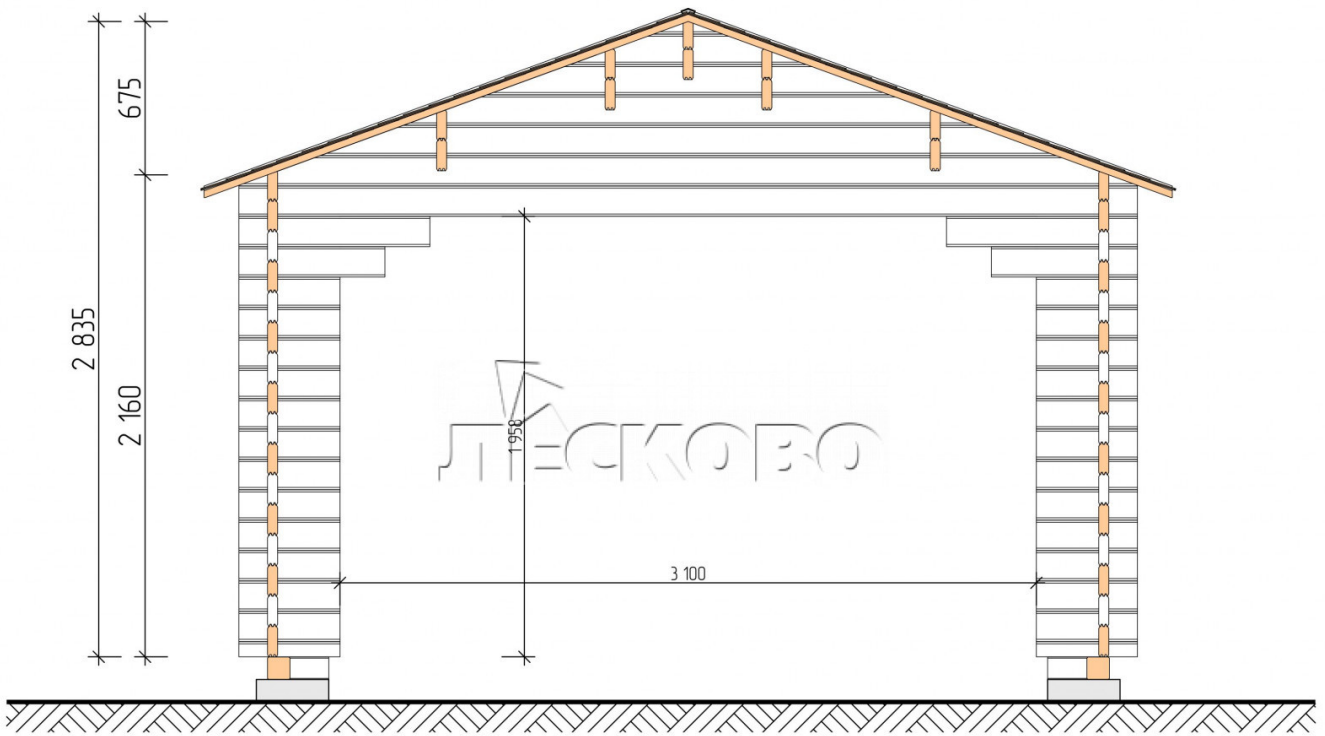

## Carport 4x8

Project Dimensions

4 × 8

Full doghouse set

**3,091 €**

### Timber

45 MM

65 MM  
+ 986 €

## House Kit

- Wall kit: mini-chamber drying chamber 44 × 145 mm with bowls for the project. Wood material - spruce, pine (GOST 8486). Humidity 12-16%. The height of the walls is 2.16 m;
- Logs, lower harness: board 44 × 95 mm chamber drying 12-16%;