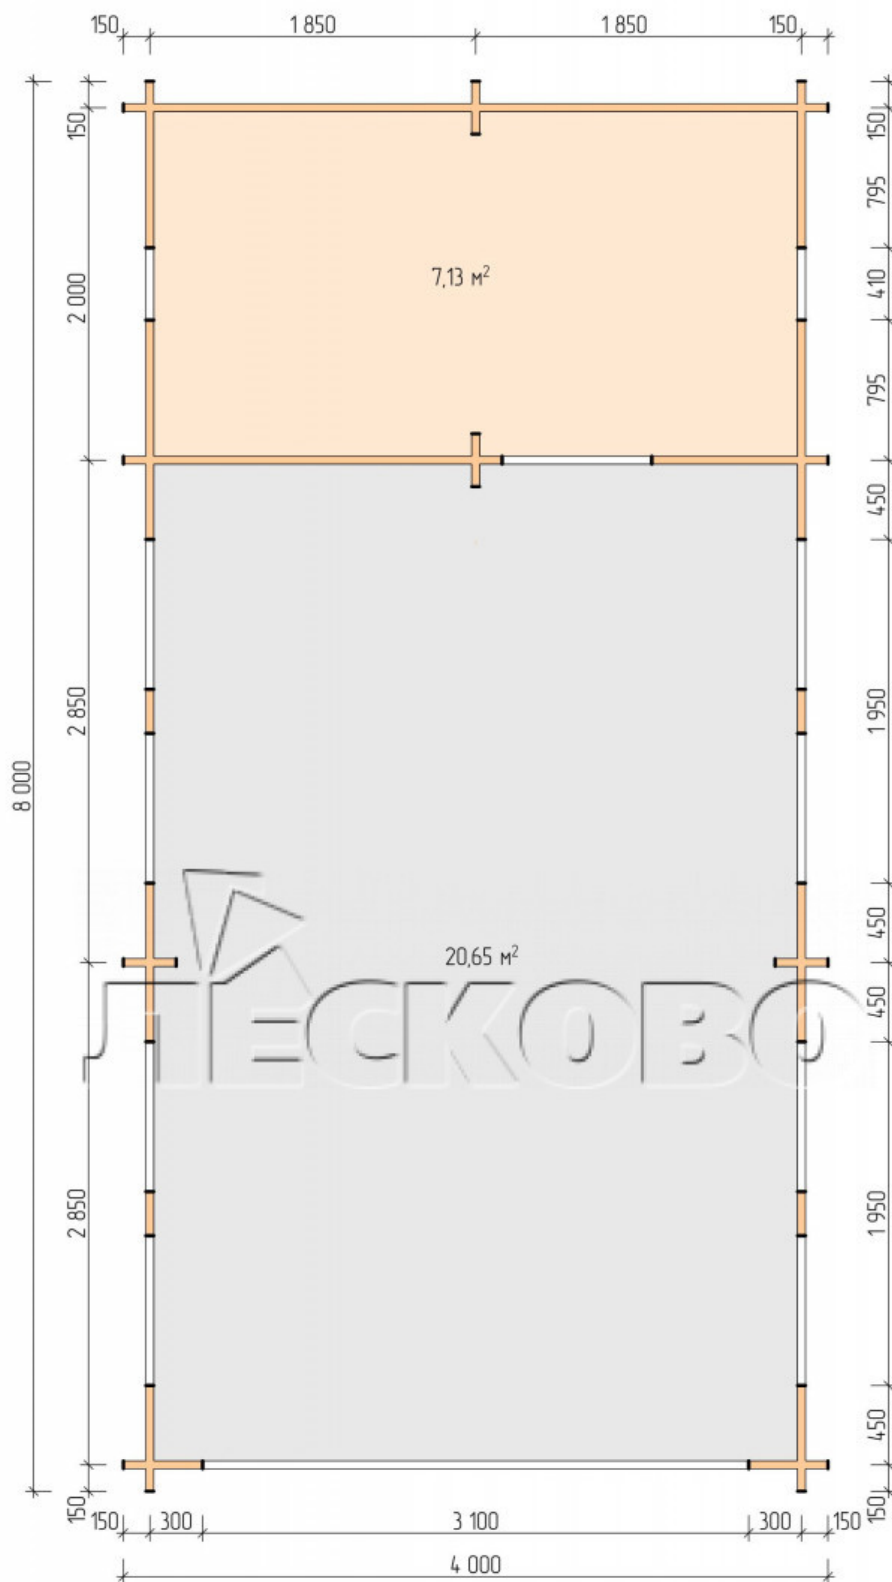

Carport 4x8

Project Dimensions

4 × 8

Full doghouse set

3,205 €

Timber

45 MM

65 MM
+ 1,022 €

Project planning

Разрез

House Kit

- Wall kit: mini-chamber drying chamber 44 × 145 mm with bowls for the project. Wood material - spruce, pine (GOST 8486). Humidity 12-16%. The height of the walls is 2.16 m;
- Logs, lower harness: board 44 × 95 mm chamber drying 12-16%;