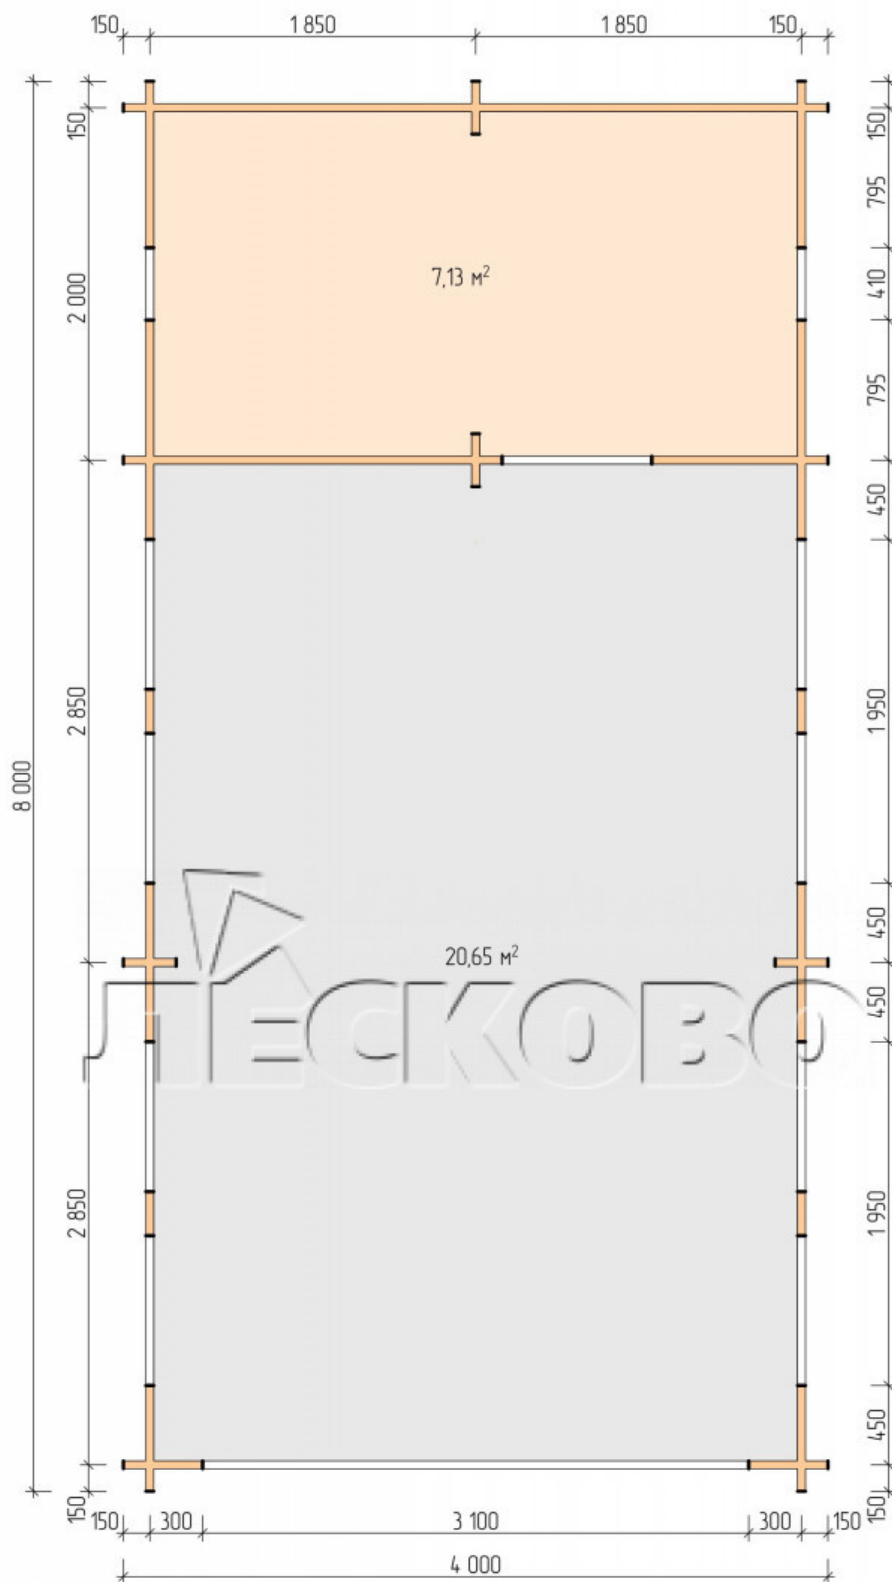

Carport 4x8

Project Dimensions

4 × 8

Full doghouse set

3,765 €

Timber

45 MM

65 MM
+ 1,213 €

Project planning

Разрез

House Kit

- Wall kit: mini-chamber drying chamber 44 × 145 mm with bowls for the project. Wood material - spruce, pine (GOST 8486). Humidity 12-16%. The height of the walls is 2.16 m;
- Logs, lower harness: board 44 × 95 mm chamber drying 12-16%;