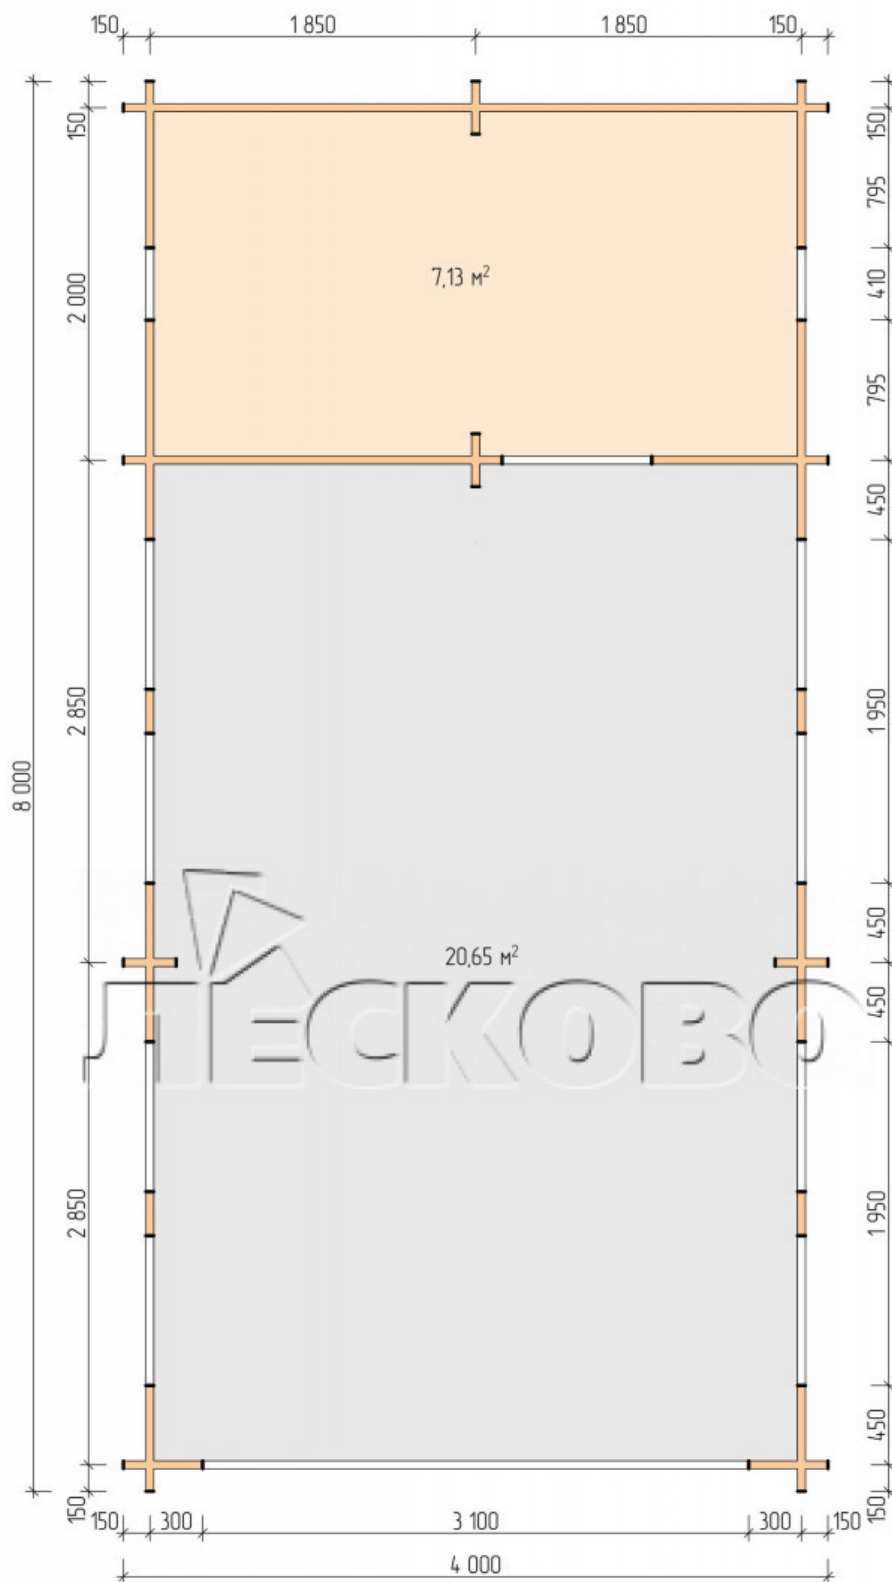

### Timber

45 MM

65 MM  
+ 986 €

## Project planning

Разрез

## House Kit

- Wall kit: mini-chamber drying chamber 44 × 145 mm with bowls for the project. Wood material - spruce, pine (GOST 8486). Humidity 12-16%. The height of the walls is 2.16 m;
- Logs, lower harness: board 44 × 95 mm chamber drying 12-16%;