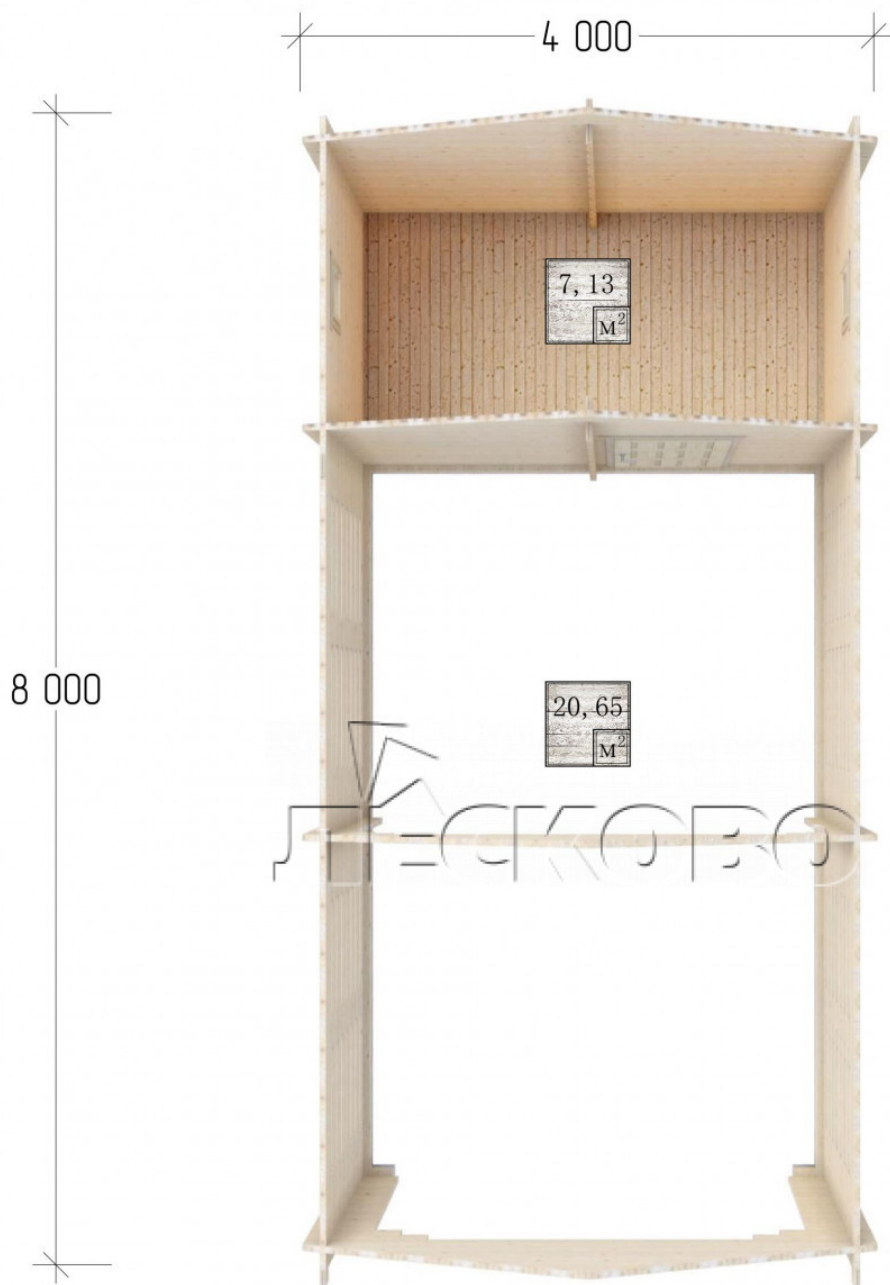

Carport 4x8

Project Dimensions

4 × 8

Full doghouse set

3,765 €

Timber

45 MM

65 MM
+ 1,213 €

Project planning

Разрез

House Kit

- Wall kit: mini-chamber drying chamber 44 × 145 mm with bowls for the project. Wood material - spruce, pine (GOST 8486). Humidity 12-16%. The height of the walls is 2.16 m;
- Logs, lower harness: board 44 × 95 mm chamber drying 12-16%;

- Floors: floorboard 35 mm, chamber drying;
- Ceiling: imitation of a bar 20 × 135 mm, chamber drying;
- Wooden windows and doors according to the project;;
- Roof: shingles.

+7 (4942) 499-770

156014, г. Кострома, ул. Базовая, д. 8