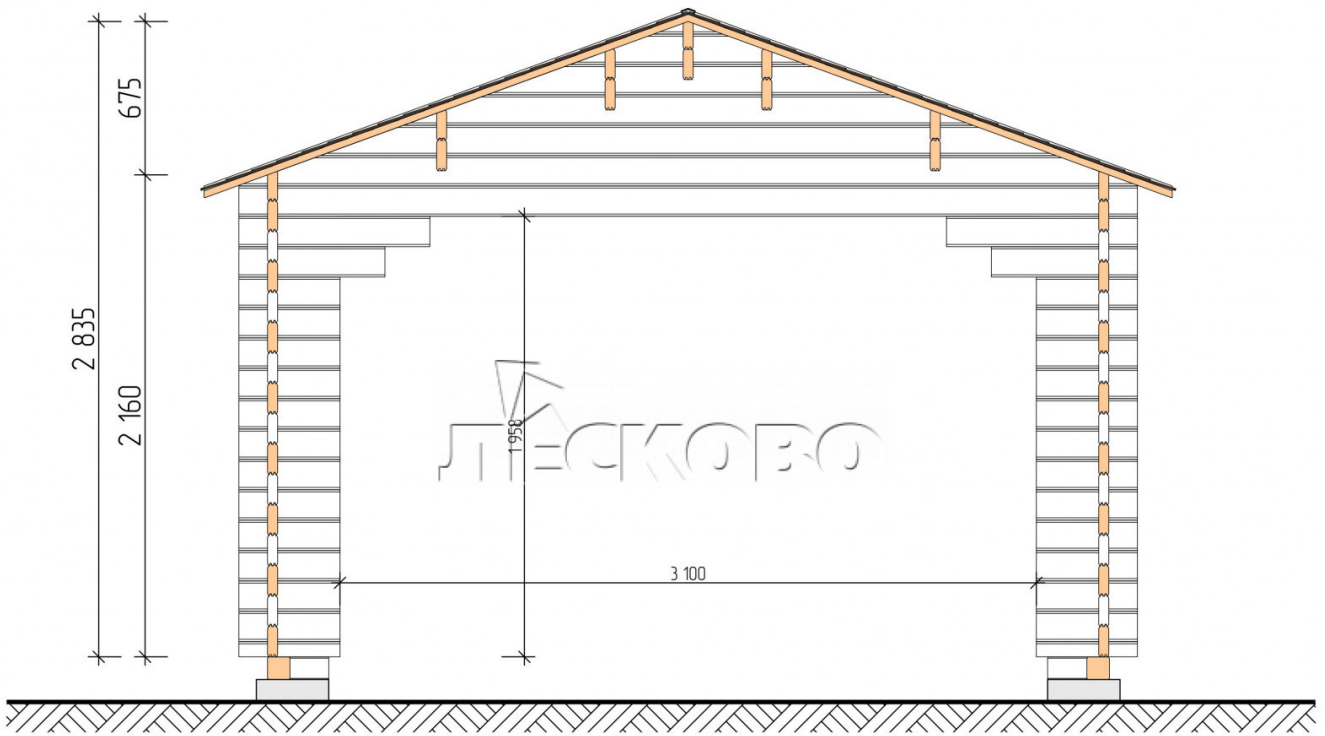

Carport 4x6

Project Dimensions

4 × 6

Full doghouse set

2,407 €

Timber

45 MM

65 MM
+ 828 €

Project planning

4 000

6 000

20,65
M²

СТЕЦКОВО

Разрез

House Kit

- Wall kit: mini-chamber drying chamber 44 × 145 mm with bowls for the project. Wood material - spruce, pine (GOST 8486). Humidity 12-16%. The height of the walls is 2.16 m;
- Logs, lower harness: board 44 × 95 mm chamber drying 12-16%;
- Floors: floorboard 35 mm, chamber drying;
- Ceiling: imitation of a bar 20 × 135 mm, chamber drying;