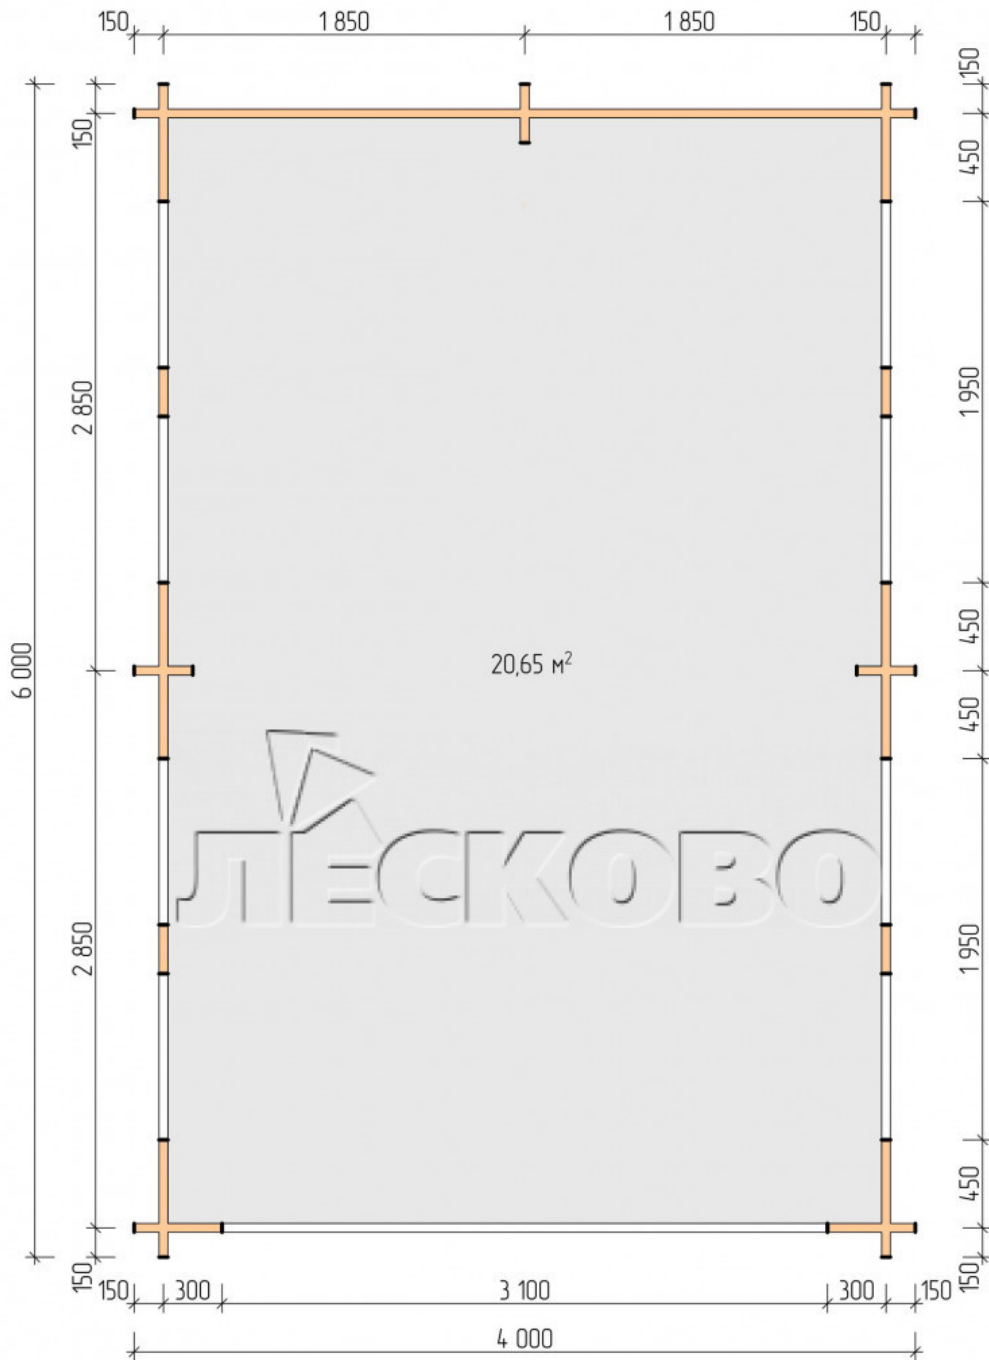

## House Kit

- Wall kit: mini-chamber drying chamber 44 × 145 mm with bowls for the project. Wood material - spruce, pine (GOST 8486). Humidity 12-16%. The height of the walls is 2.16 m;
- Logs, lower harness: board 44 × 95 mm chamber drying 12-16%;
- Floors: floorboard 35 mm, chamber drying;
- Ceiling: imitation of a bar 20 × 135 mm, chamber drying;