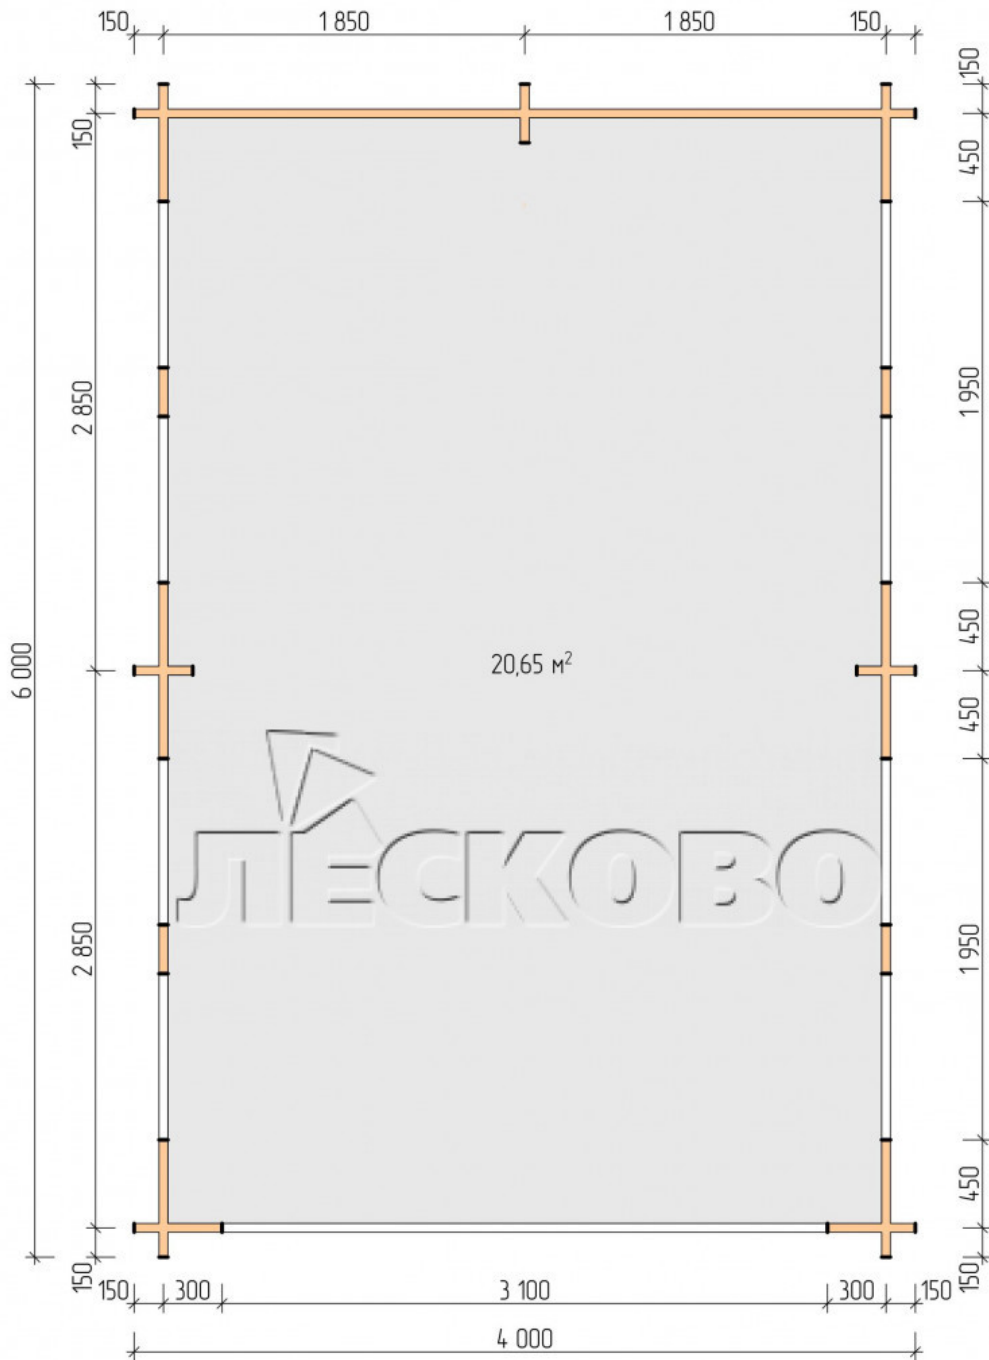

Carport 4x6

Project Dimensions

4 × 6

Full doghouse set

2,093 €

Timber

45 MM

65 MM
+ 698 €

Project planning

4 000

6 000

20,65
M²

СТЕЦКОВО

Разрез

House Kit

- Wall kit: mini-chamber drying chamber 44 × 145 mm with bowls for the project. Wood material - spruce, pine (GOST 8486). Humidity 12-16%. The height of the walls is 2.16 m;
- Logs, lower harness: board 44 × 95 mm chamber drying 12-16%;
- Floors: floorboard 35 mm, chamber drying;
- Ceiling: imitation of a bar 20 × 135 mm, chamber drying;