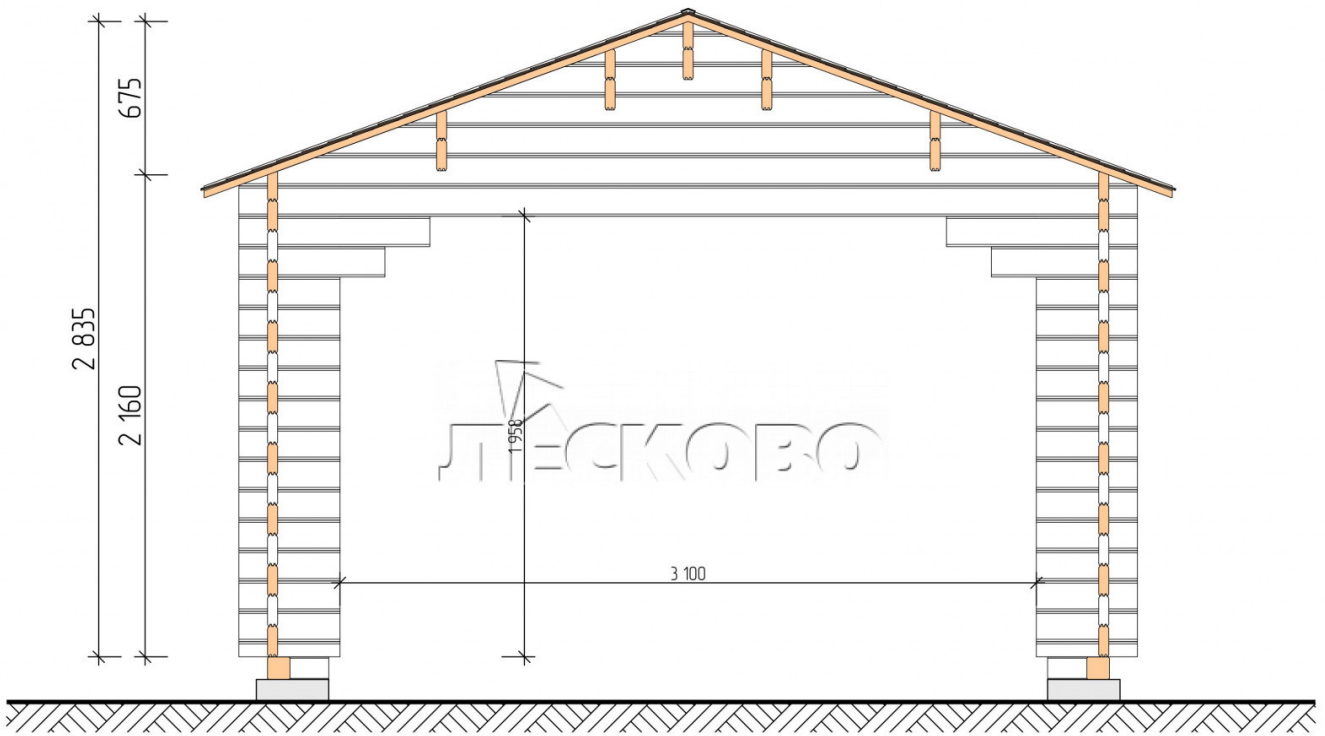

Carport 4x6

Project Dimensions

4 × 6

Full doghouse set

2,093 €

Timber

45 MM

65 MM
+ 698 €

Project planning

4 000

6 000

20,65
M²

СТЕЦКОВО

Разрез

House Kit

- Wall kit: mini-chamber drying chamber 44 × 145 mm with bowls for the project. Wood material - spruce, pine (GOST 8486). Humidity 12-16%. The height of the walls is 2.16 m;
- Logs, lower harness: board 44 × 95 mm chamber drying 12-16%;
- Floors: floorboard 35 mm, chamber drying;
- Ceiling: imitation of a bar 20 × 135 mm, chamber drying;