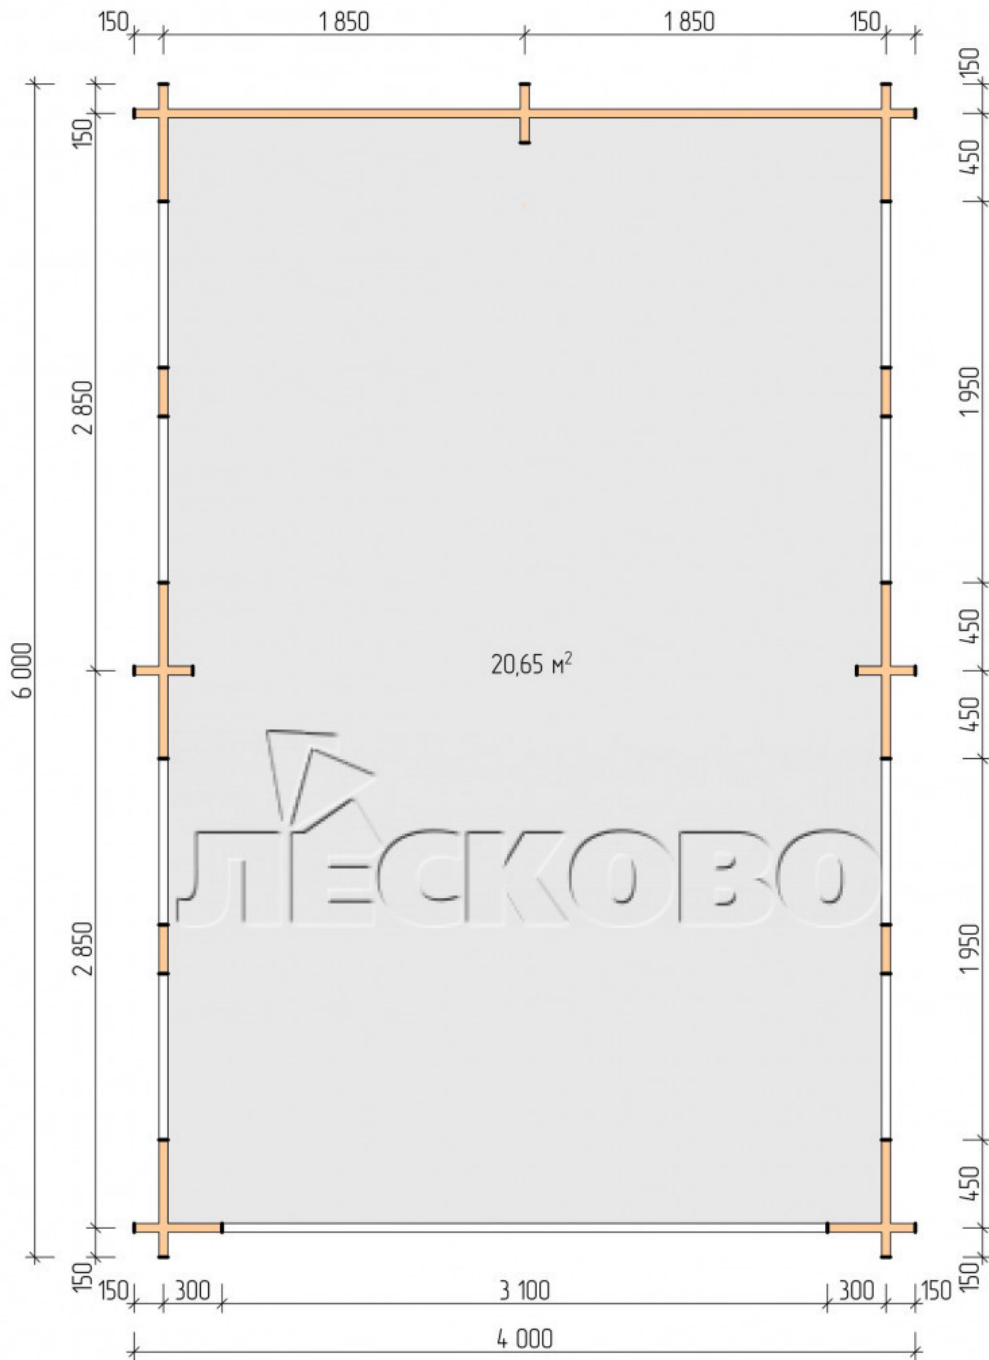

Carport 4x6

Project Dimensions

4 × 6

Full doghouse set

2,407 €

Timber

45 MM

65 MM
+ 828 €

Project planning

4 000

6 000

20,65
M²

СТЕЦКОВО

Разрез

House Kit

- Wall kit: mini-chamber drying chamber 44 × 145 mm with bowls for the project. Wood material - spruce, pine (GOST 8486). Humidity 12-16%. The height of the walls is 2.16 m;
- Logs, lower harness: board 44 × 95 mm chamber drying 12-16%;
- Floors: floorboard 35 mm, chamber drying;
- Ceiling: imitation of a bar 20 × 135 mm, chamber drying;