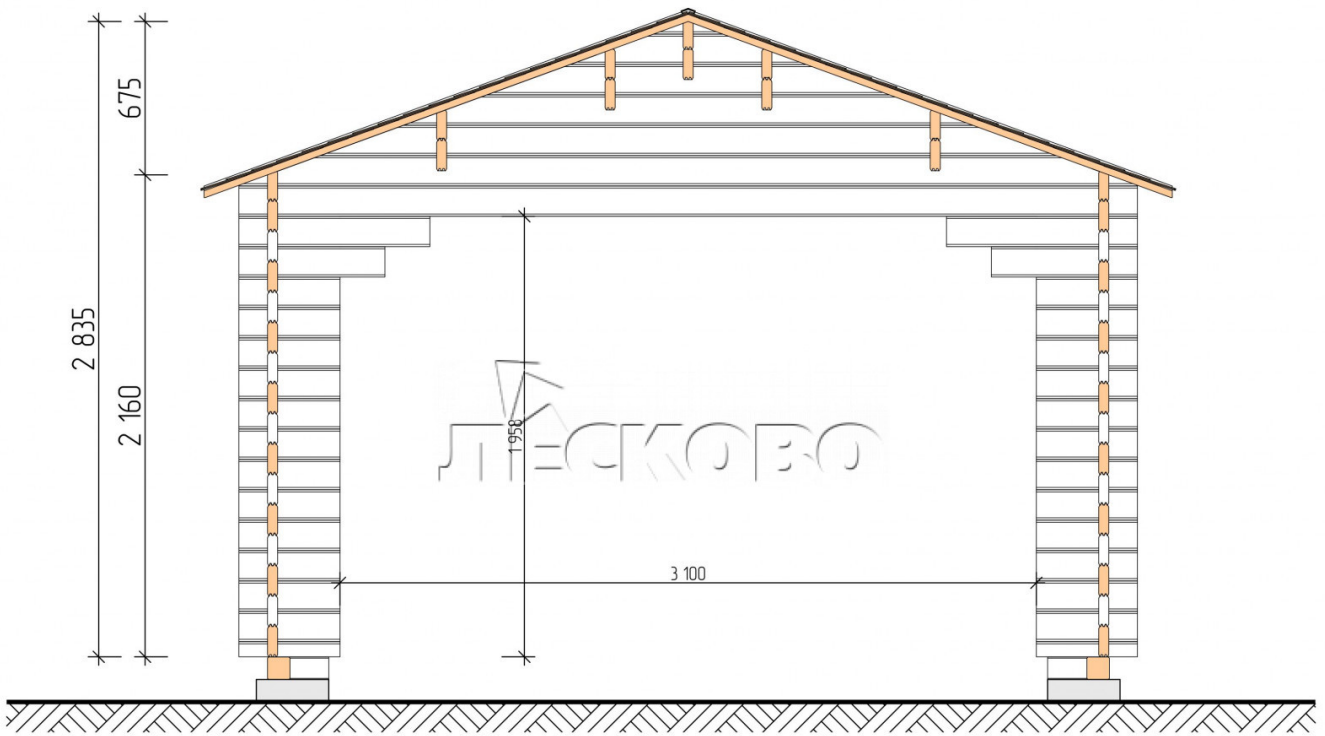

## Carport 4x6

Project Dimensions

4 × 6

Full doghouse set

**1,894 €**

## House Kit

- Wall kit: mini-chamber drying chamber 44 × 145 mm with bowls for the project. Wood material - spruce, pine (GOST 8486). Humidity 12-16%. The height of the walls is 2.16 m;
- Logs, lower harness: board 44 × 95 mm chamber drying 12-16%;
- Floors: floorboard 35 mm, chamber drying;
- Ceiling: imitation of a bar 20 × 135 mm, chamber drying;