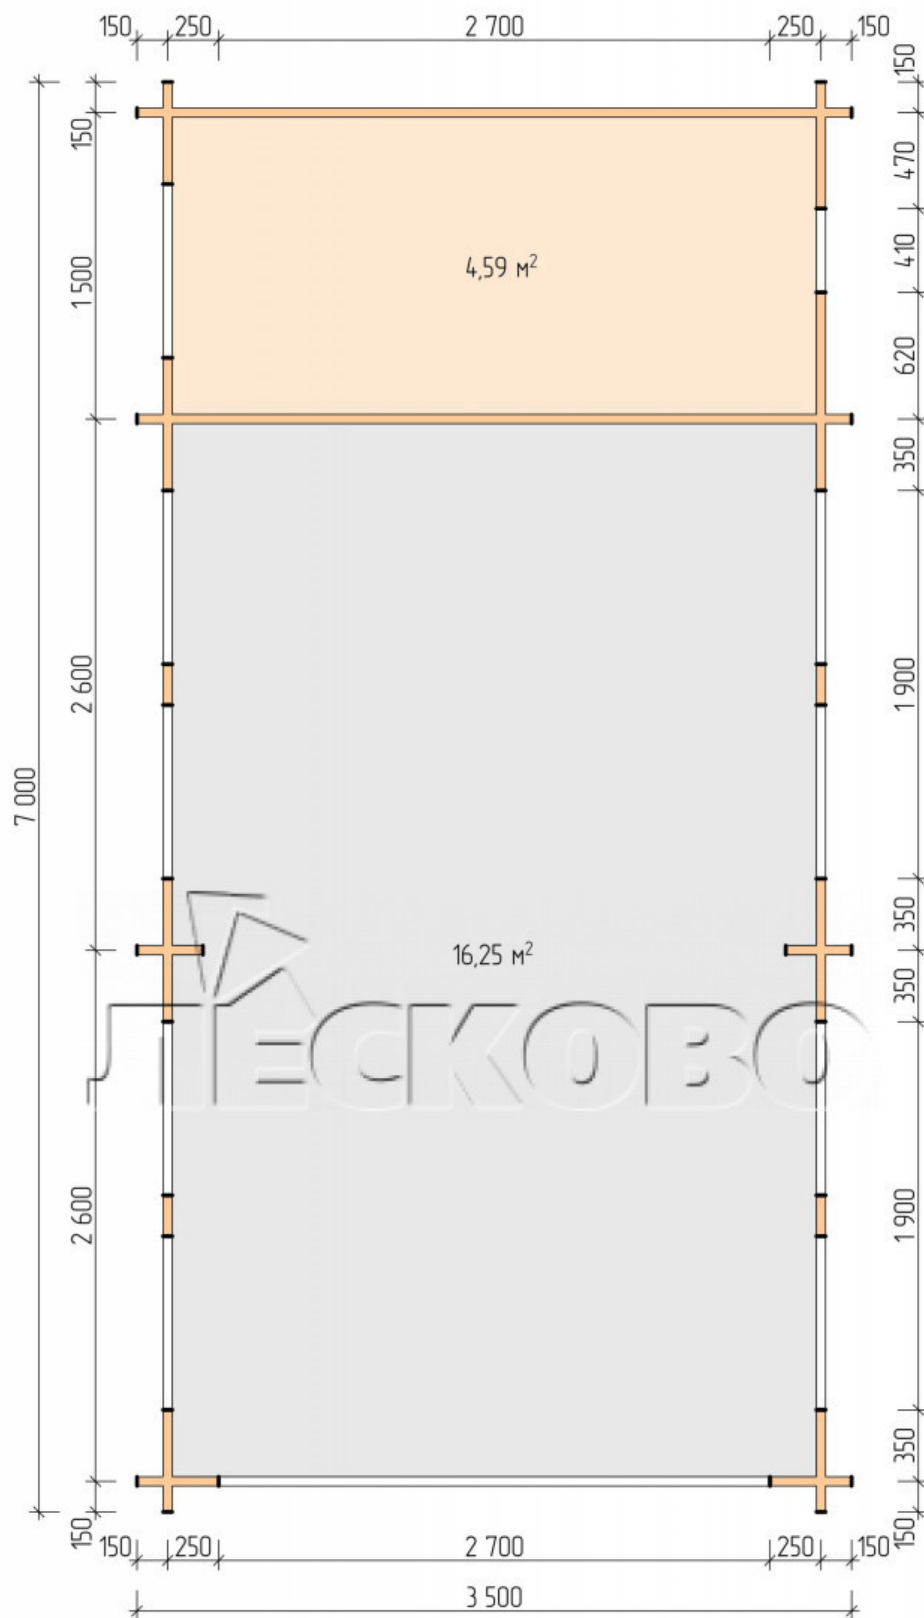

Carport 3.5x7

Project Dimensions

3.5 × 7

Full doghouse set

3,202 €

Timber

45 MM

65 MM
+ 1,069 €

Project planning

Разрез

House Kit

- Wall kit: mini-chamber drying chamber 44 × 145 mm with bowls for the project. Wood material - spruce, pine (GOST 8486). Humidity 12-16%. The height of the walls is 2.16 m;
- Logs, lower harness: board 44 × 95 mm chamber drying 12-16%;