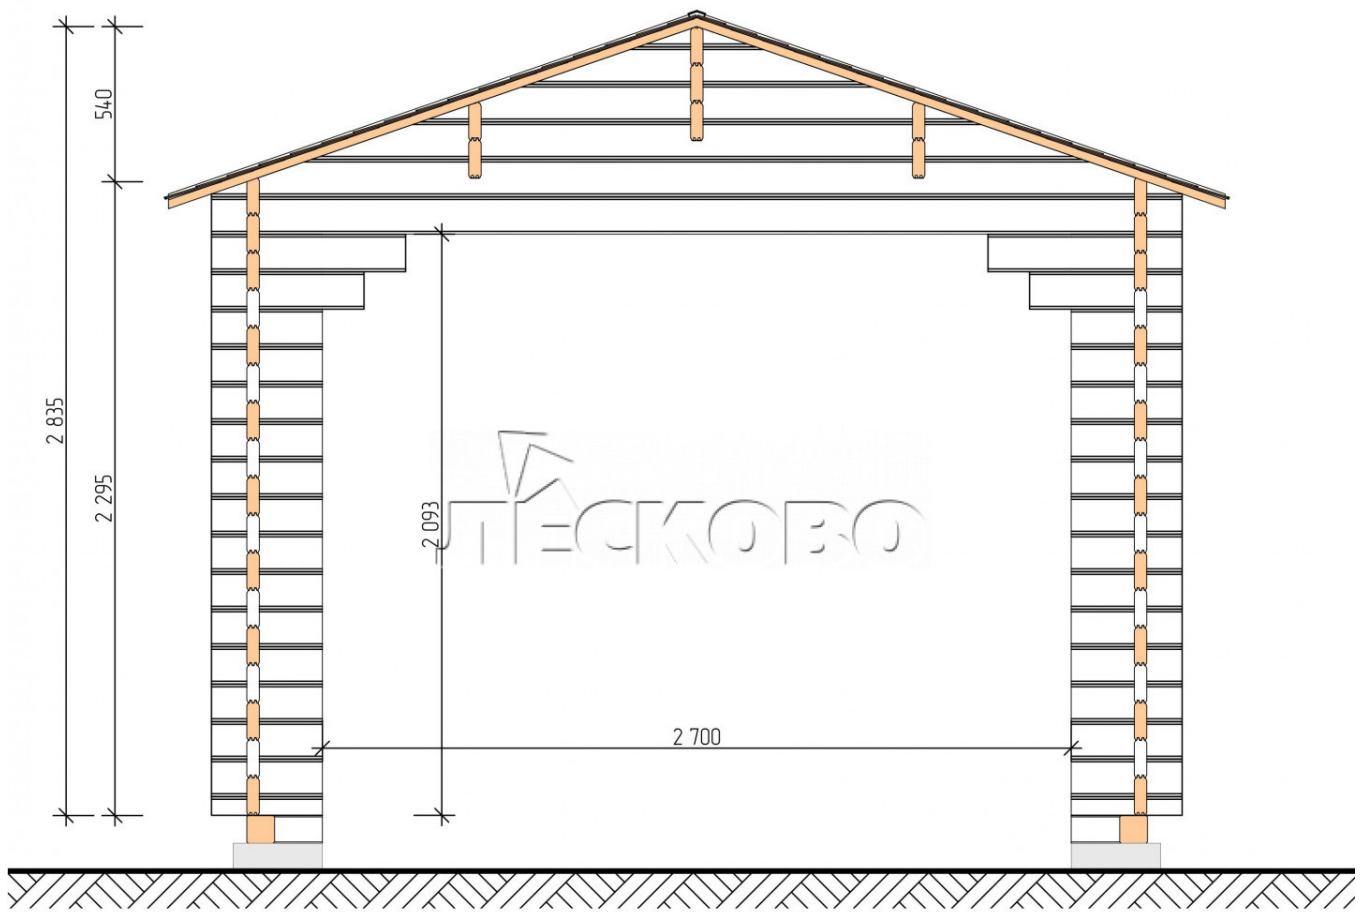

## Carport 3.5x7

Project Dimensions

3.5 × 7

Full doghouse set

**2,633 €**

### Timber

45 MM

65 MM  
+ 868 €

## House Kit

- Wall kit: mini-chamber drying chamber 44 × 145 mm with bowls for the project. Wood material - spruce, pine (GOST 8486). Humidity 12-16%. The height of the walls is 2.16 m;
- Logs, lower harness: board 44 × 95 mm chamber drying 12-16%;