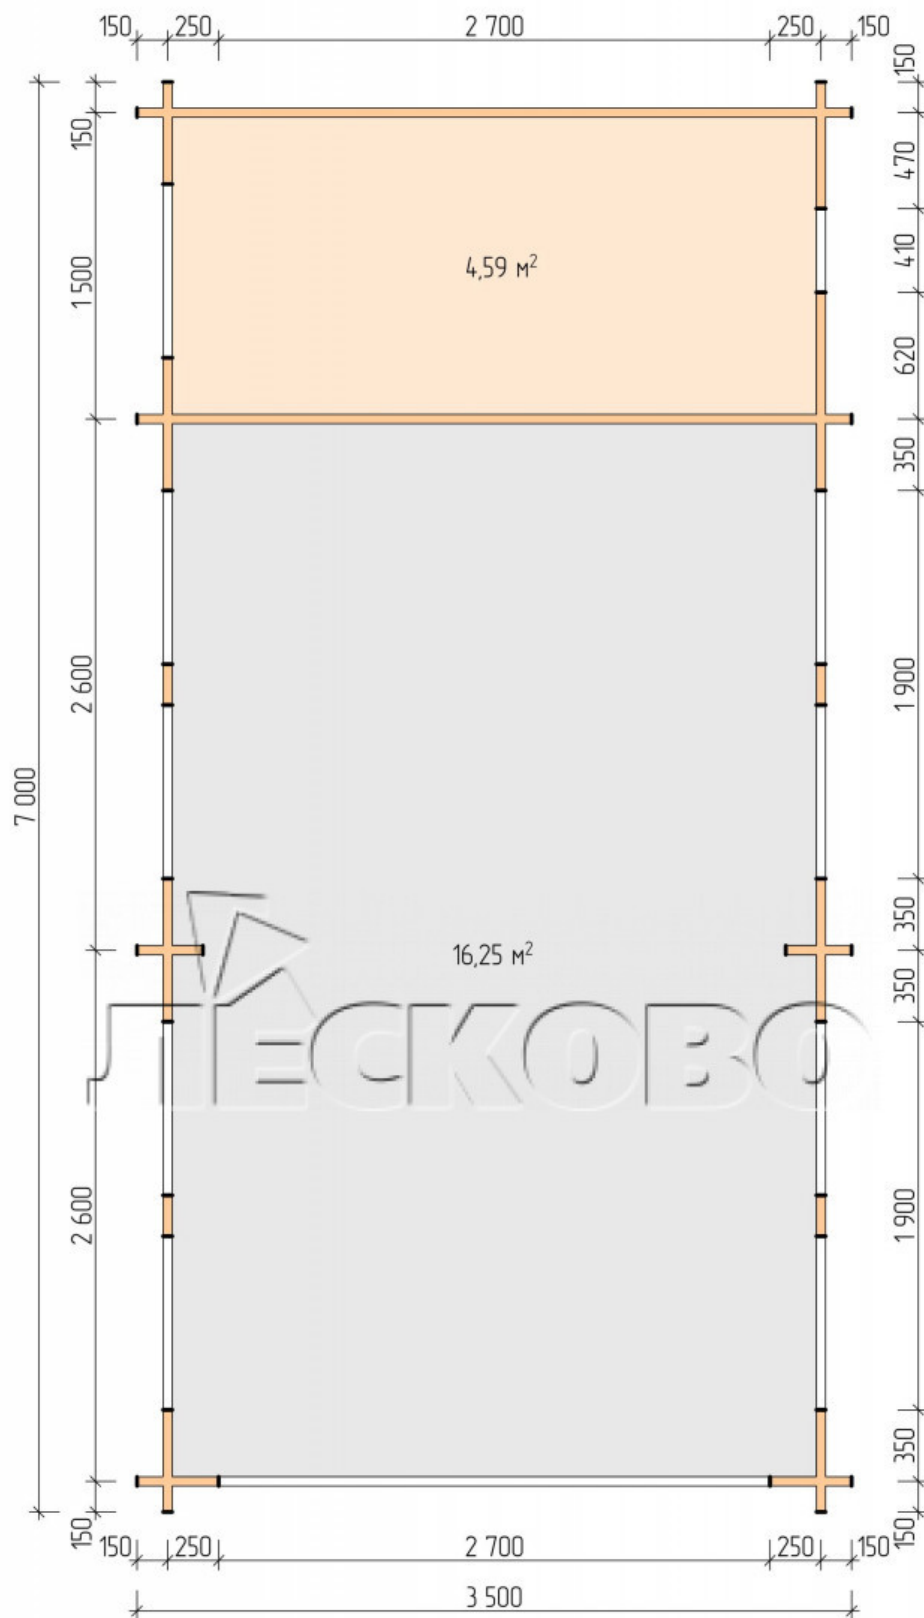

## Carport 3.5x7

Project Dimensions

3.5 × 7

Full doghouse set

**2,633 €**

### Timber

45 MM

65 MM  
+ 868 €

## Project planning

Разрез