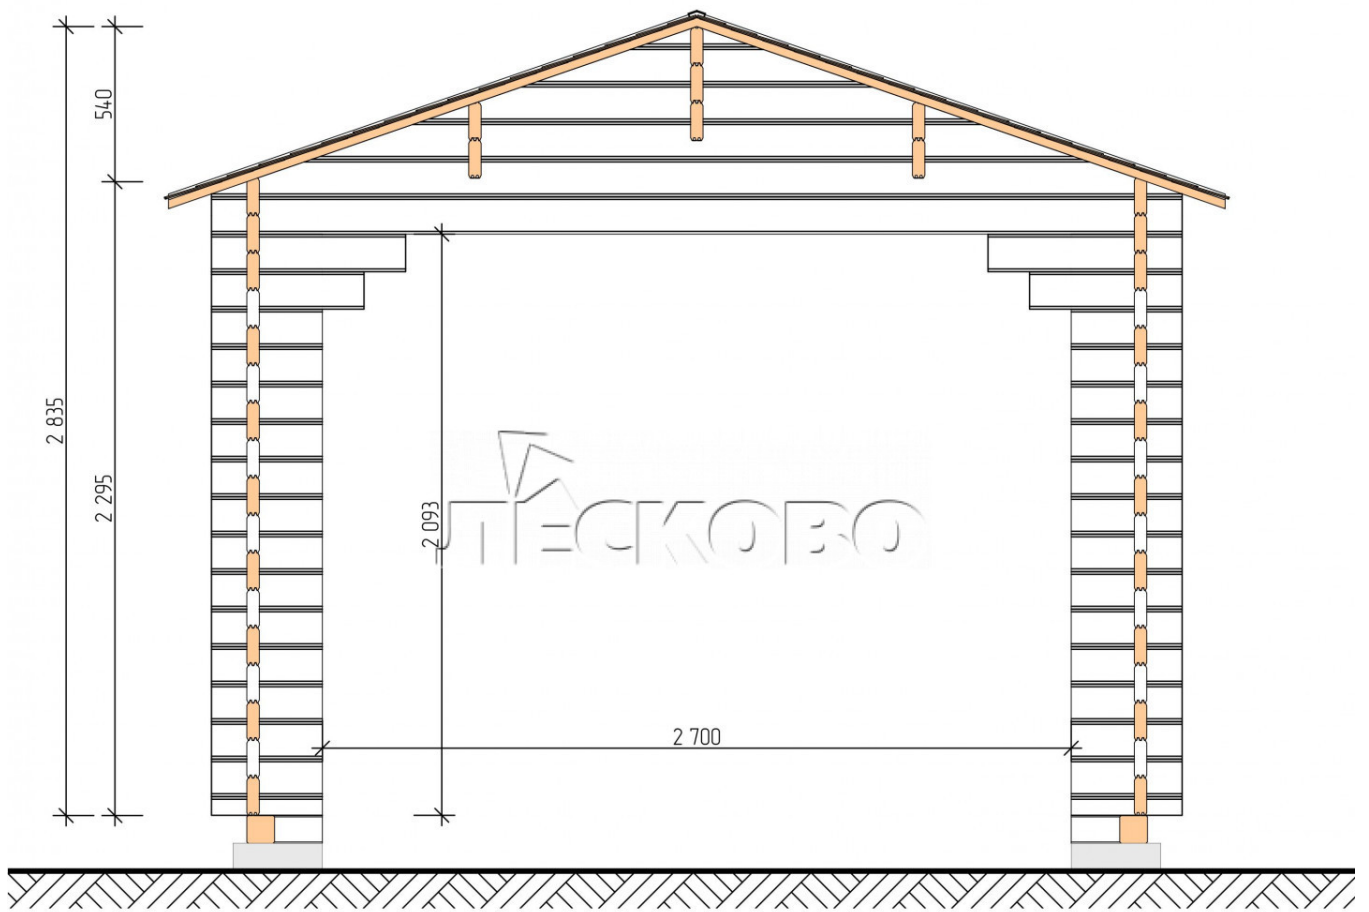

Carport 3.5x7

Project Dimensions

3.5 × 7

Full doghouse set

3,202 €

Timber

45 MM

65 MM
+ 1,069 €

Project planning

Разрез

House Kit

- Wall kit: mini-chamber drying chamber 44 × 145 mm with bowls for the project. Wood material - spruce, pine (GOST 8486). Humidity 12-16%. The height of the walls is 2.16 m;
- Logs, lower harness: board 44 × 95 mm chamber drying 12-16%;