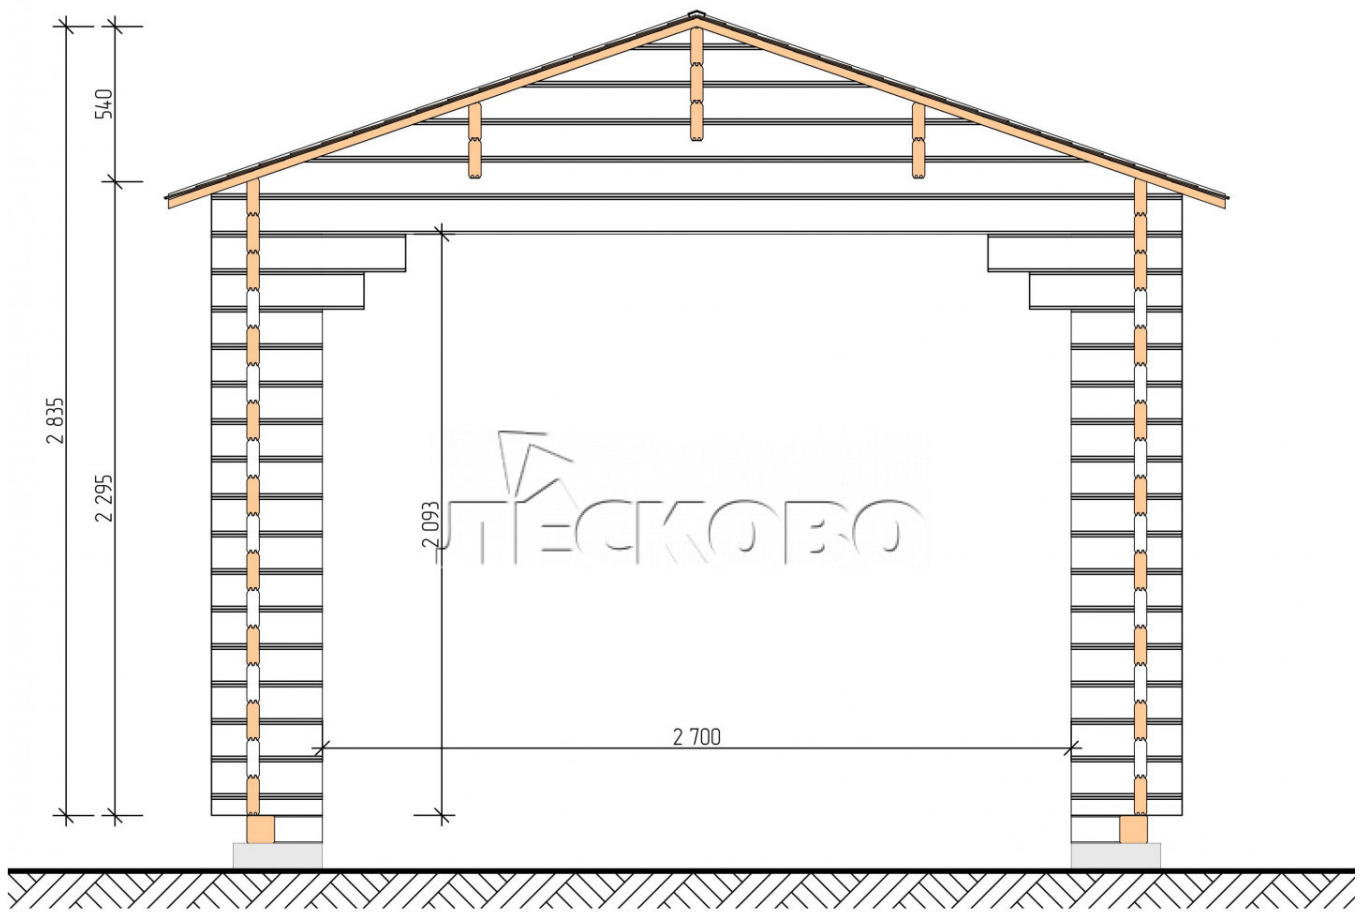

Carport 3.5x7

Project Dimensions

3.5 × 7

Full doghouse set

2,730 €

Timber

45 MM

65 MM
+ 900 €

Project planning

Разрез

House Kit

- Wall kit: mini-chamber drying chamber 44 × 145 mm with bowls for the project. Wood material - spruce, pine (GOST 8486). Humidity 12-16%. The height of the walls is 2.16 m;
- Logs, lower harness: board 44 × 95 mm chamber drying 12-16%;