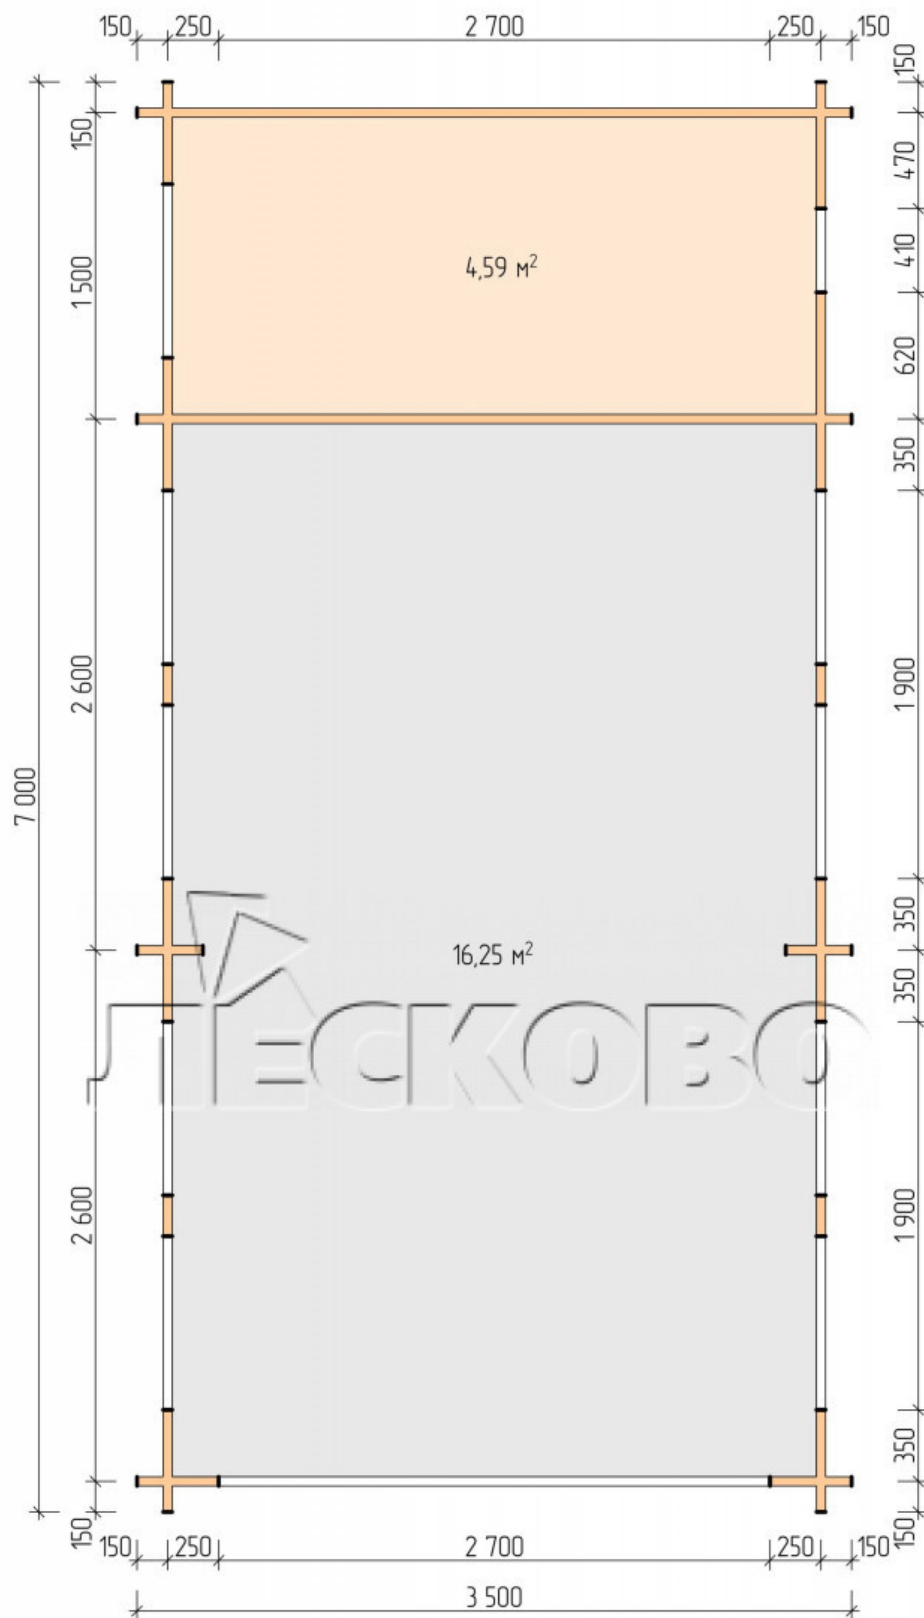

Carport 3.5x7

Project Dimensions

3.5 × 7

Full doghouse set

2,730 €

Timber

45 MM

65 MM
+ 900 €

Project planning

Разрез

House Kit

- Wall kit: mini-chamber drying chamber 44 × 145 mm with bowls for the project. Wood material - spruce, pine (GOST 8486). Humidity 12-16%. The height of the walls is 2.16 m;
- Logs, lower harness: board 44 × 95 mm chamber drying 12-16%;