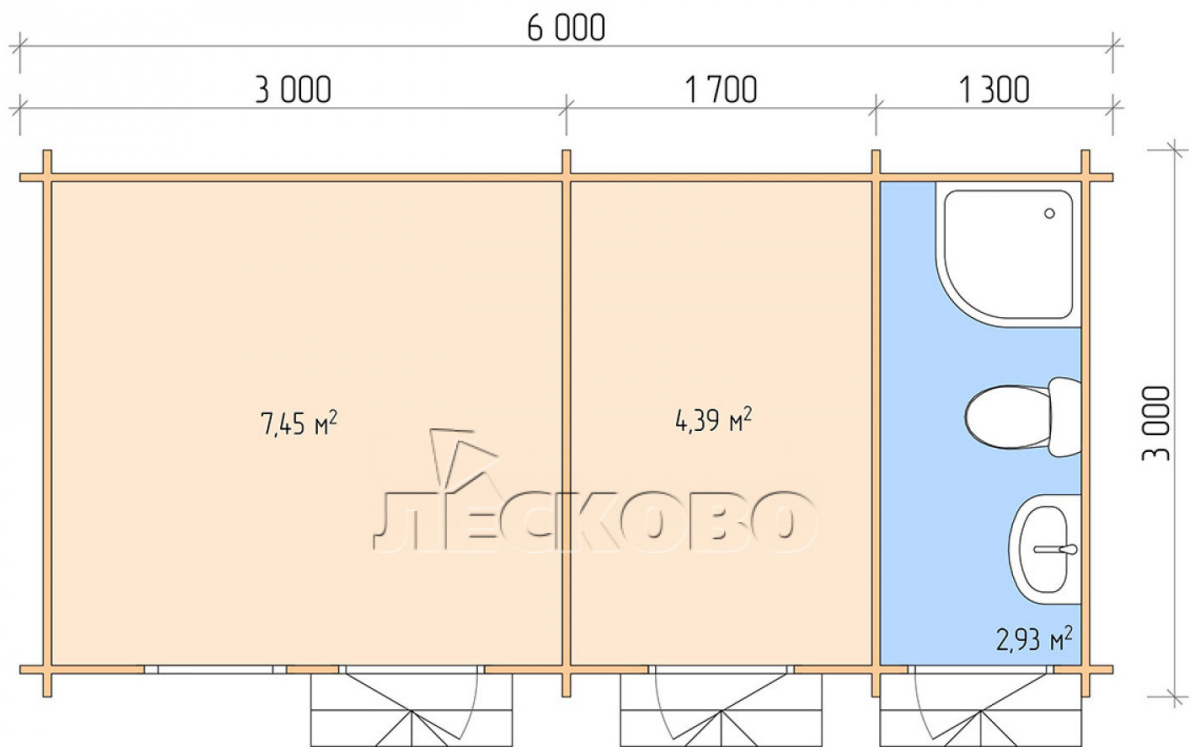

Garden shed "HB" series 6×3

Project Dimensions

6 × 3 / 15.4 m²

Full house set

3,474 €

Timber

45 MM

65 MM
+ 925 €

Project planning

Разрез

House Kit

- Wall kit: mini-chamber drying chamber 44 × 145 mm with bowls for the project;
- Logs, lower harness: board 45 × 145 mm chamber drying 10-12%;
- Floors: floorboard 35 mm, chamber drying;
- Ceiling: imitation of a bar 20 × 135 mm, chamber drying;
- Wooden windows, glass 4 mm, Single. Treatment with a colorless antiseptic. Hardware;

0.87×0.78 м.1 шт.

- Wooden doors;

3 шт.

7. Platbands: dry planed board 20 × 100 mm;

8. Roof: shingles;

9. Skirting board 35 mm.

+7 (4942) 499-770

156014, г. Кострома, ул. Базовая, д. 8