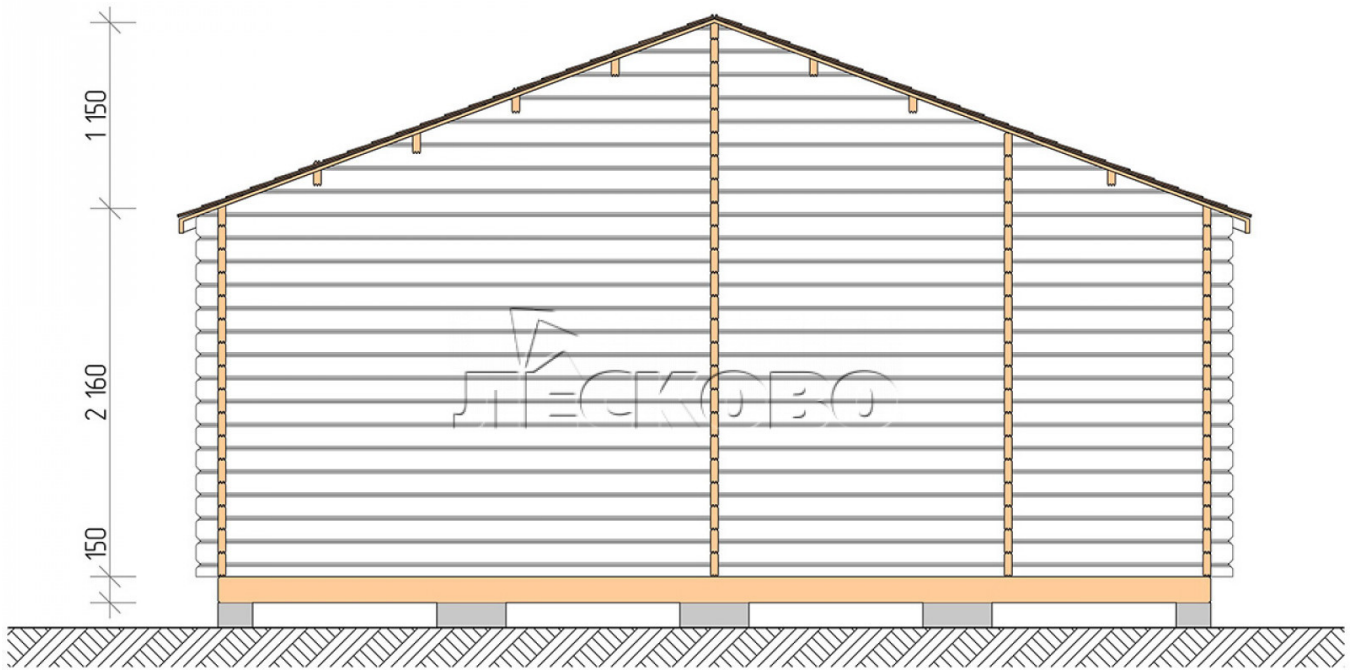

Garden shed "HB" series 6×3

Project Dimensions

6 × 3 / 15.4 m²

Full house set

3,474 €

Timber

45 MM

65 MM
+ 925 €

Project planning

Разрез

House Kit

- Wall kit: mini-chamber drying chamber 44 × 145 mm with bowls for the project;
- Logs, lower harness: board 45 × 145 mm chamber drying 10-12%;
- Floors: floorboard 35 mm, chamber drying;
- Ceiling: imitation of a bar 20 × 135 mm, chamber drying;
- Wooden windows, glass 4 mm, Single. Treatment with a colorless antiseptic. Hardware;