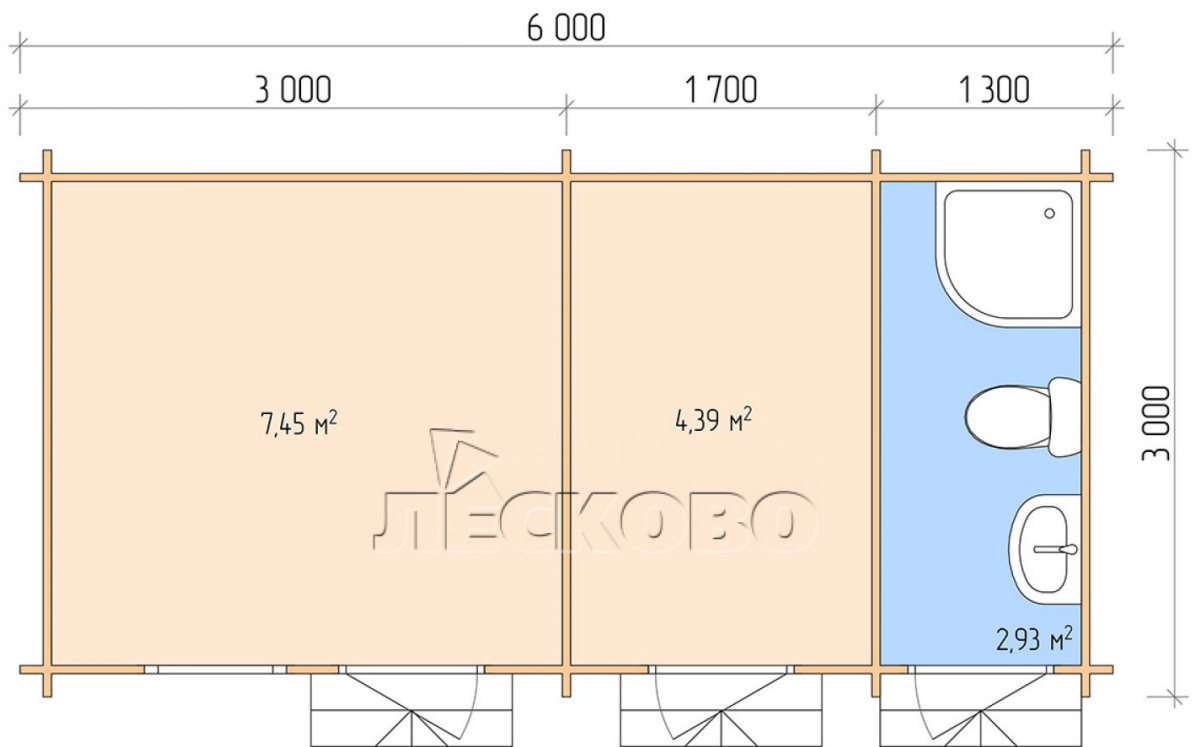

Garden shed "HB" series 6×3

Project Dimensions

6 × 3 / 15.4 m²

Full house set

4,202 €

Timber

45 MM

65 MM
+ 1,122 €

Project planning

Разрез

House Kit

- Wall kit: mini-chamber drying chamber 44 × 145 mm with bowls for the project;
- Logs, lower harness: board 45 × 145 mm chamber drying 10-12%;
- Floors: floorboard 35 mm, chamber drying;
- Ceiling: imitation of a bar 20 × 135 mm, chamber drying;
- Wooden windows, glass 4 mm, Single. Treatment with a colorless antiseptic. Hardware;

0.87×0.78 м.1 шт.

- Wooden doors;

3 шт.

7. Platbands: dry planed board 20 × 100 mm;

8. Roof: shingles;

9. Skirting board 35 mm.

+7 (4942) 499-770

156014, г. Кострома, ул. Базовая, д. 8