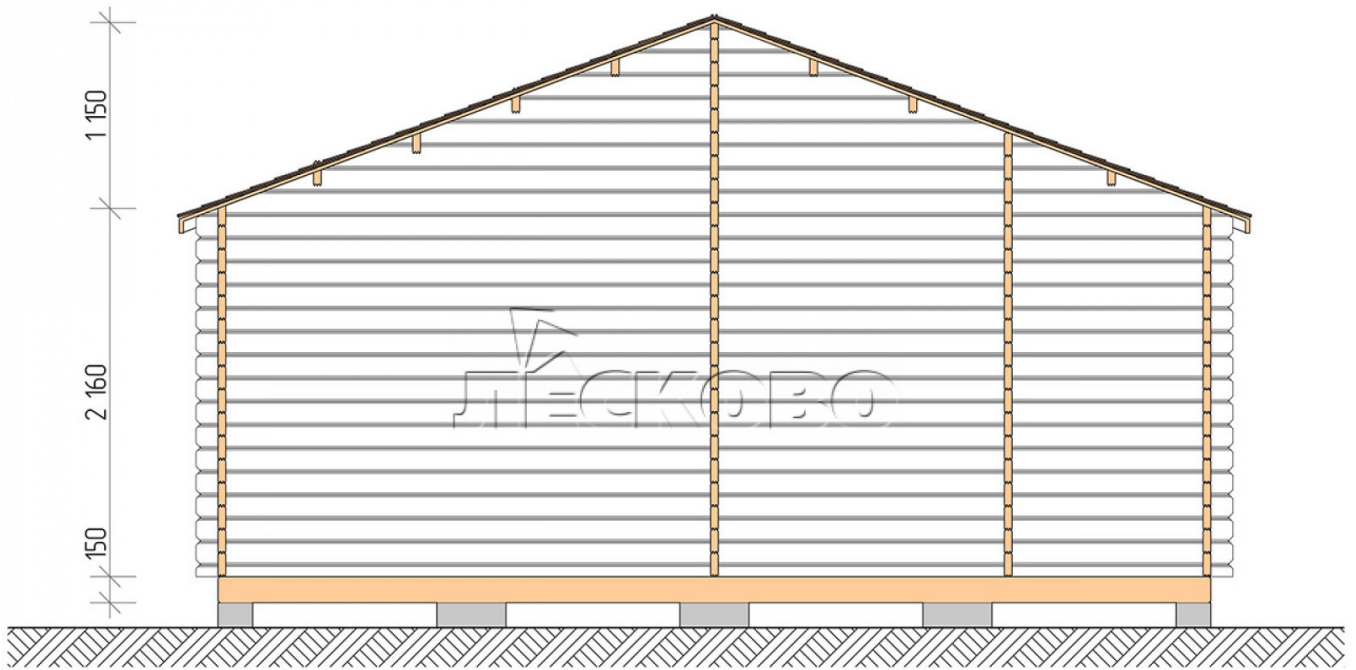

Garden shed "HB" series 6×3

Project Dimensions

6 × 3 / 15.4 m²

Full house set

4,202 €

Timber

45 MM

65 MM
+ 1,122 €

Project planning

Разрез

House Kit

- Wall kit: mini-chamber drying chamber 44 × 145 mm with bowls for the project;
- Logs, lower harness: board 45 × 145 mm chamber drying 10-12%;
- Floors: floorboard 35 mm, chamber drying;
- Ceiling: imitation of a bar 20 × 135 mm, chamber drying;
- Wooden windows, glass 4 mm, Single. Treatment with a colorless antiseptic. Hardware;