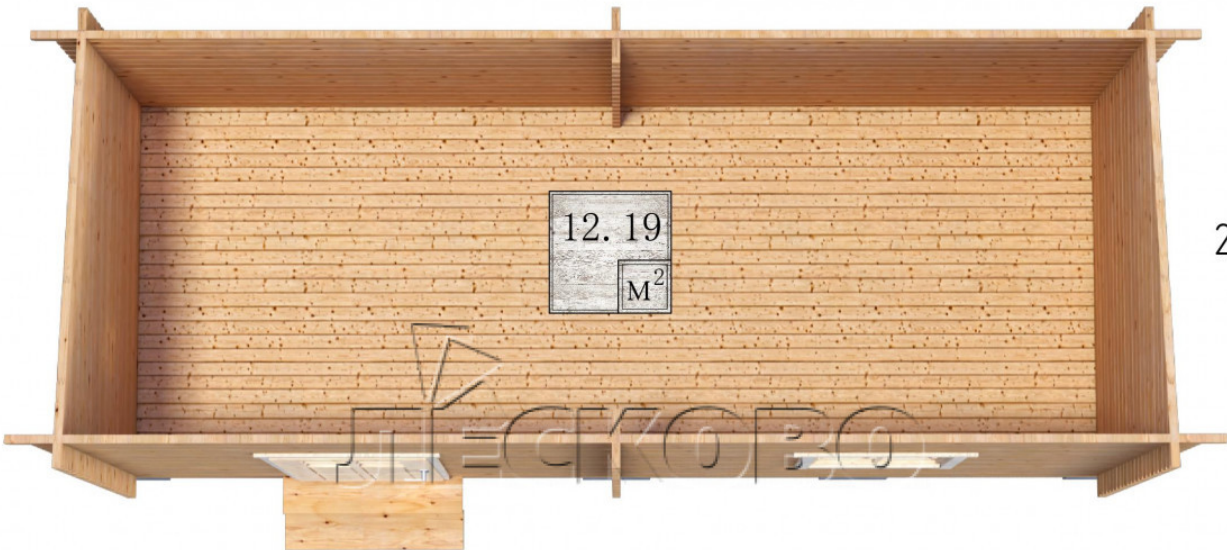

Garden shed "HB" series 6x2.5

Project Dimensions

6 × 2.5 / 12.5 m²

Full house set

2,494 €

Timber

45 MM

65 MM
+ 701 €

Project planning

6 000

2 500

Разрез

House Kit

- Wall kit: mini-chamber drying chamber 44 × 145 mm with bowls for the project;
- Logs, lower harness: board 45 × 145 mm chamber drying 10-12%;
- Floors: floorboard 35 mm, chamber drying;
- Ceiling: imitation of a bar 20 × 135 mm, chamber drying;
- Wooden windows, glass 4 mm, Single. Treatment with a colorless antiseptic. Hardware;