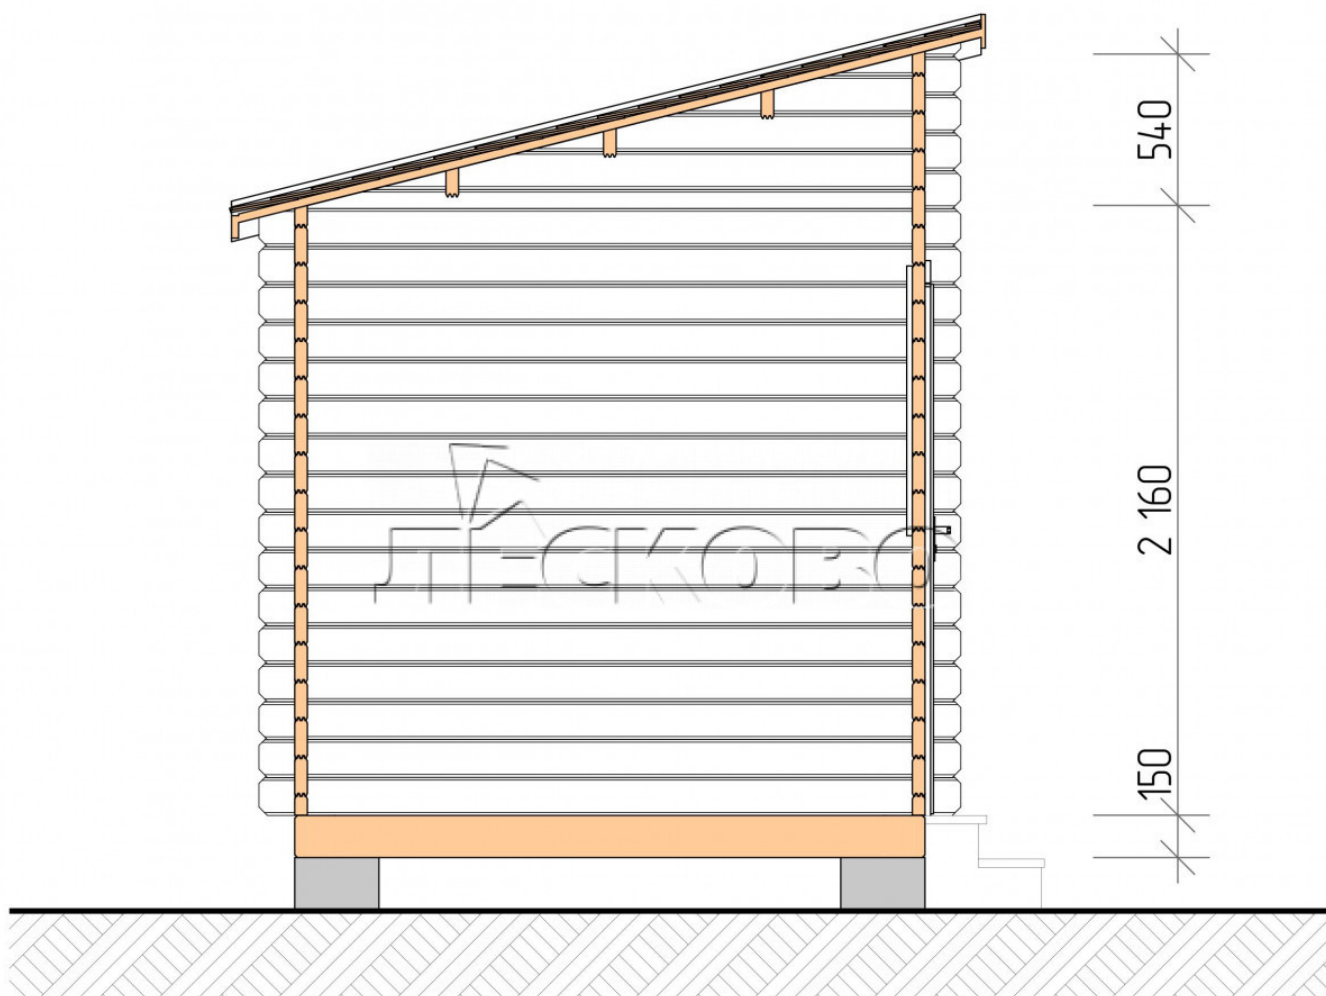

Garden shed "HB" series 6x2.5

Project Dimensions

6 × 2.5 / 12.5 m²

Full house set

2,369 €

Timber

45 MM

65 MM
+ 666 €

Project planning

Разрез

House Kit

- Wall kit: mini-chamber drying chamber 44 × 145 mm with bowls for the project;
- Logs, lower harness: board 45 × 145 mm chamber drying 10-12%;
- Floors: floorboard 35 mm, chamber drying;
- Ceiling: imitation of a bar 20 × 135 mm, chamber drying;
- Wooden windows, glass 4 mm, Single. Treatment with a colorless antiseptic. Hardware;