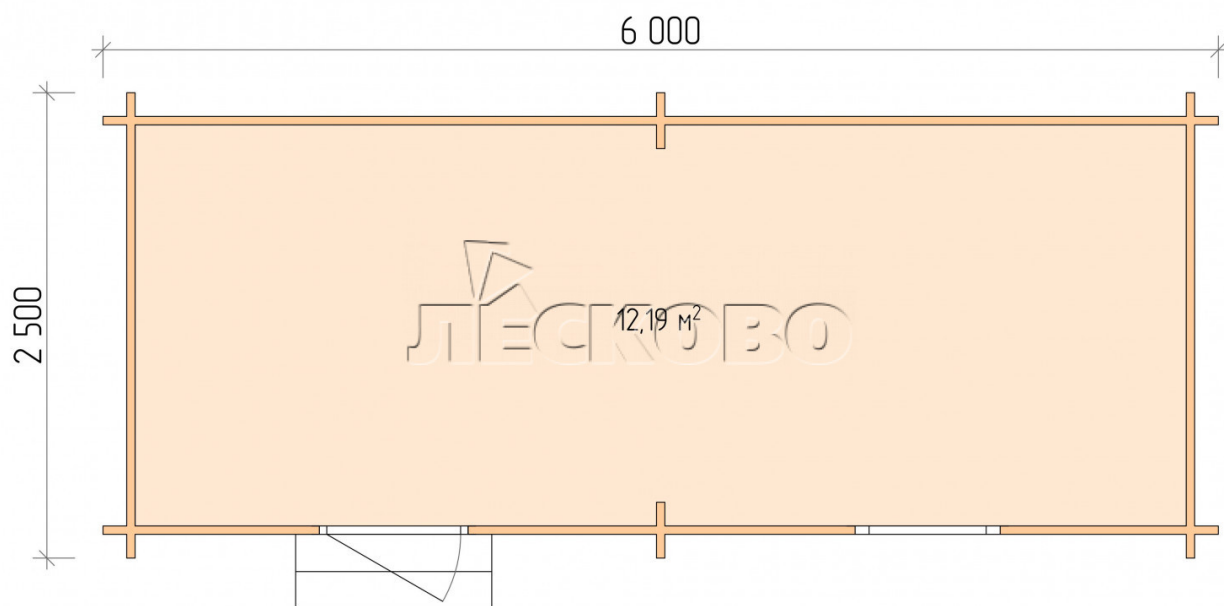

Garden shed "HB" series 6x2.5

Project Dimensions

6 × 2.5 / 12.5 m²

Full house set

2,494 €

Timber

45 MM

65 MM
+ 701 €

Project planning

6 000

2 500

Разрез

House Kit

- Wall kit: mini-chamber drying chamber 44 × 145 mm with bowls for the project;
- Logs, lower harness: board 45 × 145 mm chamber drying 10-12%;
- Floors: floorboard 35 mm, chamber drying;
- Ceiling: imitation of a bar 20 × 135 mm, chamber drying;
- Wooden windows, glass 4 mm, Single. Treatment with a colorless antiseptic. Hardware;