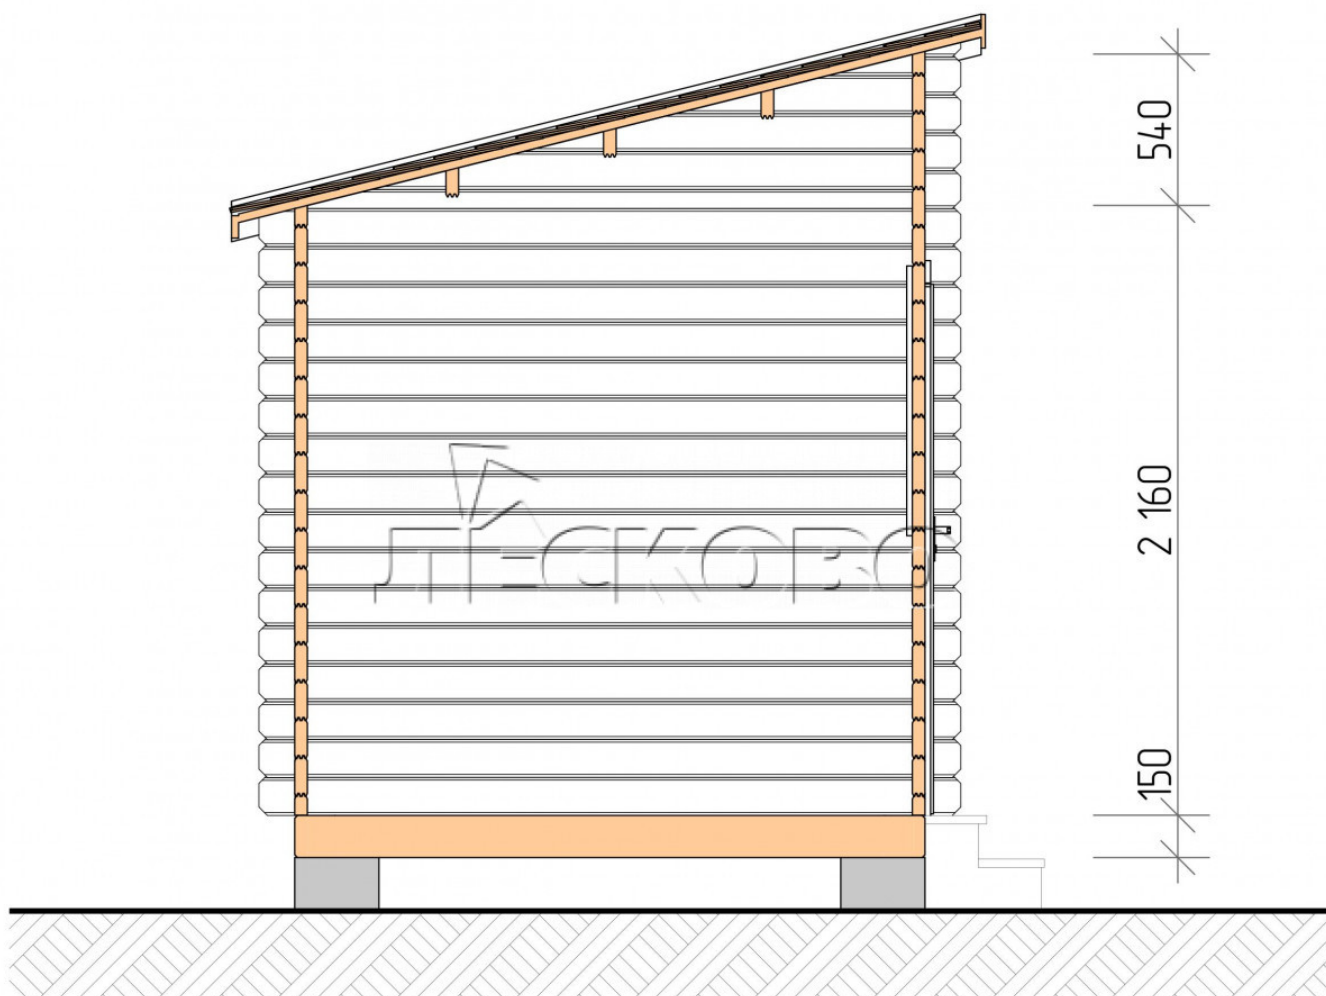

Garden shed "HB" series 6x2.5

Project Dimensions

6 × 2.5 / 12.5 m²

Full house set

2,986 €

Timber

45 MM

65 MM
+ 851 €

Project planning

6 000

12.19

M²

2 500

Разрез

House Kit

- Wall kit: mini-chamber drying chamber 44 × 145 mm with bowls for the project;
- Logs, lower harness: board 45 × 145 mm chamber drying 10-12%;
- Floors: floorboard 35 mm, chamber drying;
- Ceiling: imitation of a bar 20 × 135 mm, chamber drying;
- Wooden windows, glass 4 mm, Single. Treatment with a colorless antiseptic. Hardware;