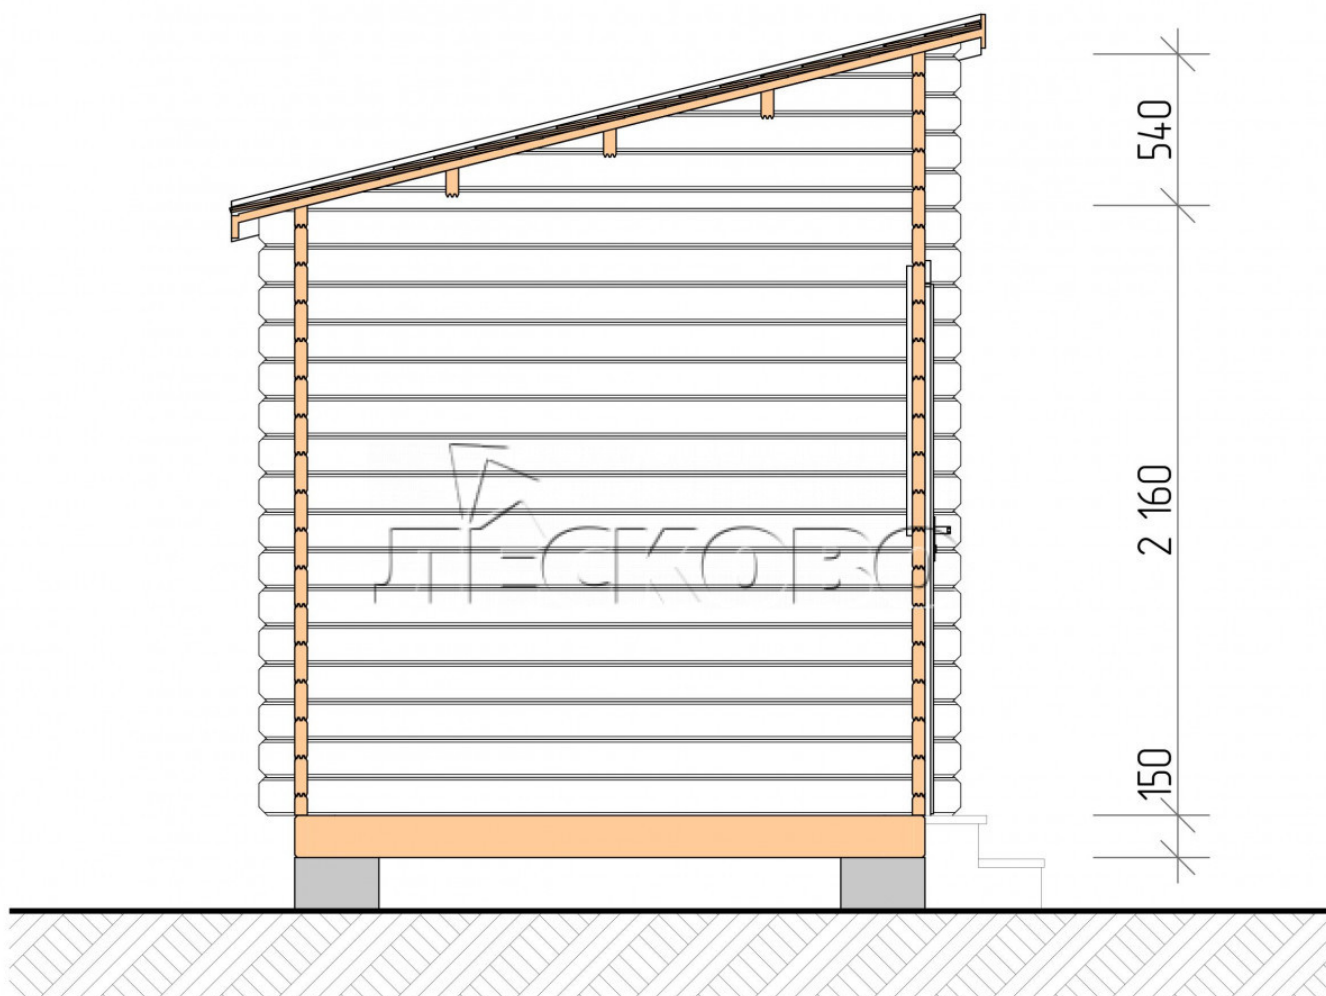

Garden shed "HB" series 6x2.5

Project Dimensions

6 × 2.5 / 12.5 m²

Full house set

2,494 €

Timber

45 MM

65 MM
+ 701 €

Project planning

6 000

2 500

Разрез

House Kit

- Wall kit: mini-chamber drying chamber 44 × 145 mm with bowls for the project;
- Logs, lower harness: board 45 × 145 mm chamber drying 10-12%;
- Floors: floorboard 35 mm, chamber drying;
- Ceiling: imitation of a bar 20 × 135 mm, chamber drying;
- Wooden windows, glass 4 mm, Single. Treatment with a colorless antiseptic. Hardware;