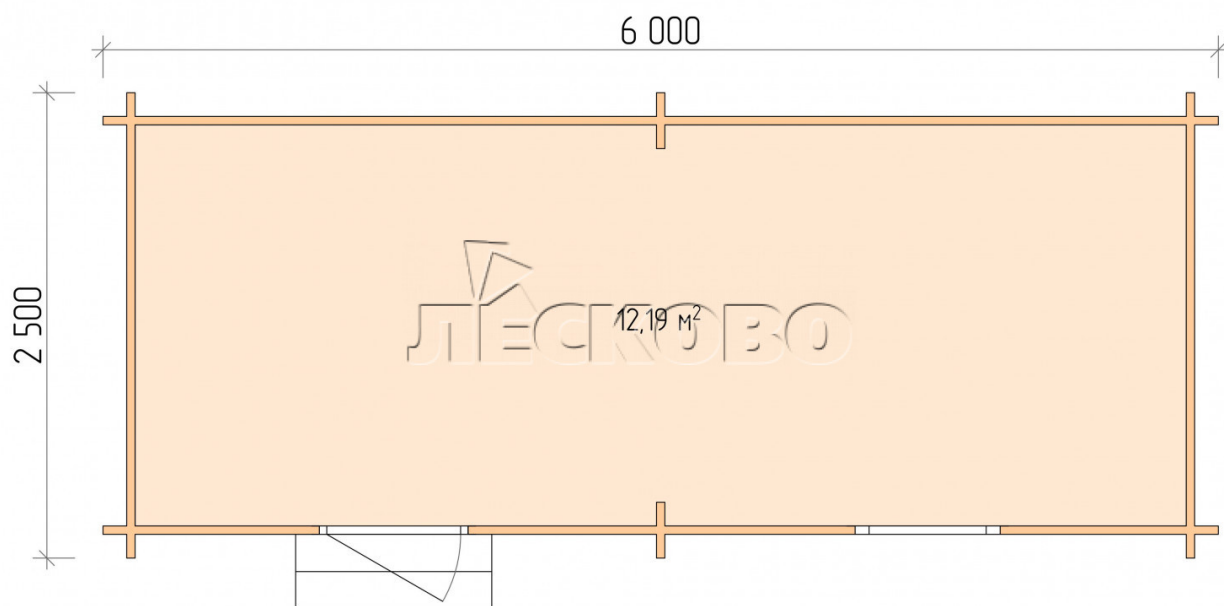

Garden shed "HB" series 6x2.5

Project Dimensions

6 × 2.5 / 12.5 m²

Full house set

2,369 €

Timber

45 MM

65 MM
+ 666 €

Project planning

Разрез

House Kit

- Wall kit: mini-chamber drying chamber 44 × 145 mm with bowls for the project;
- Logs, lower harness: board 45 × 145 mm chamber drying 10-12%;
- Floors: floorboard 35 mm, chamber drying;
- Ceiling: imitation of a bar 20 × 135 mm, chamber drying;
- Wooden windows, glass 4 mm, Single. Treatment with a colorless antiseptic. Hardware;