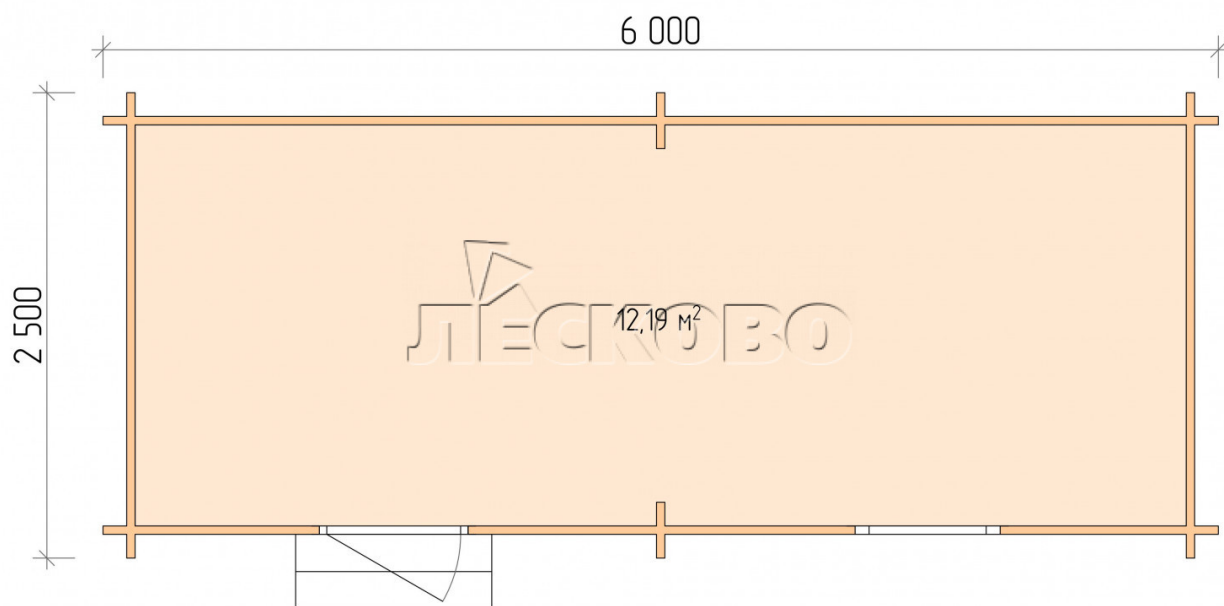

Garden shed "HB" series 6x2.5

Project Dimensions

6 × 2.5 / 12.5 m²

Full house set

2,986 €

Timber

45 MM

65 MM
+ 851 €

Project planning

6 000

12.19

M²

2 500

Разрез

House Kit

- Wall kit: mini-chamber drying chamber 44 × 145 mm with bowls for the project;
- Logs, lower harness: board 45 × 145 mm chamber drying 10-12%;
- Floors: floorboard 35 mm, chamber drying;
- Ceiling: imitation of a bar 20 × 135 mm, chamber drying;
- Wooden windows, glass 4 mm, Single. Treatment with a colorless antiseptic. Hardware;