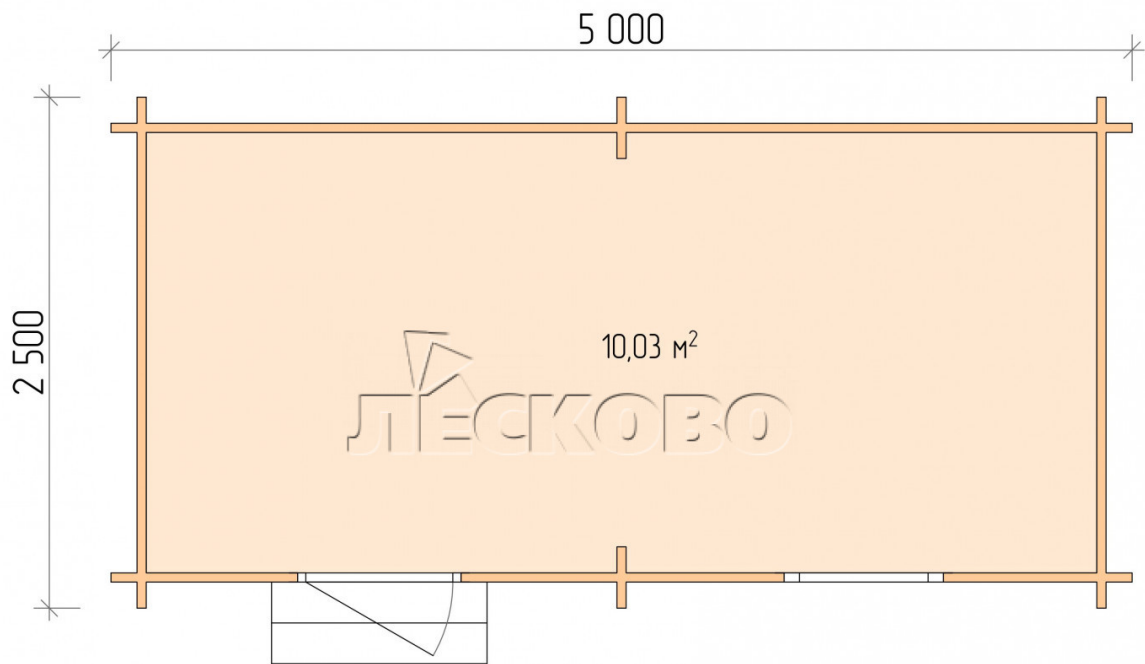

Garden shed "HB" series 5x2.5

Project Dimensions

5 × 2.5 / 10.5 m²

Full house set

2,604 €

Timber

45 mm

65 mm
+ 730 €

Project planning

5 000

2 500

10.03

M²

Разрез

House Kit

- Wall kit: mini-chamber drying chamber 44 × 145 mm with bowls for the project;
- Logs, lower harness: board 45 × 145 mm chamber drying 10-12%;
- Floors: floorboard 35 mm, chamber drying;
- Ceiling: imitation of a bar 20 × 135 mm, chamber drying;
- Wooden windows, glass 4 mm, Single. Treatment with a colorless antiseptic. Hardware;