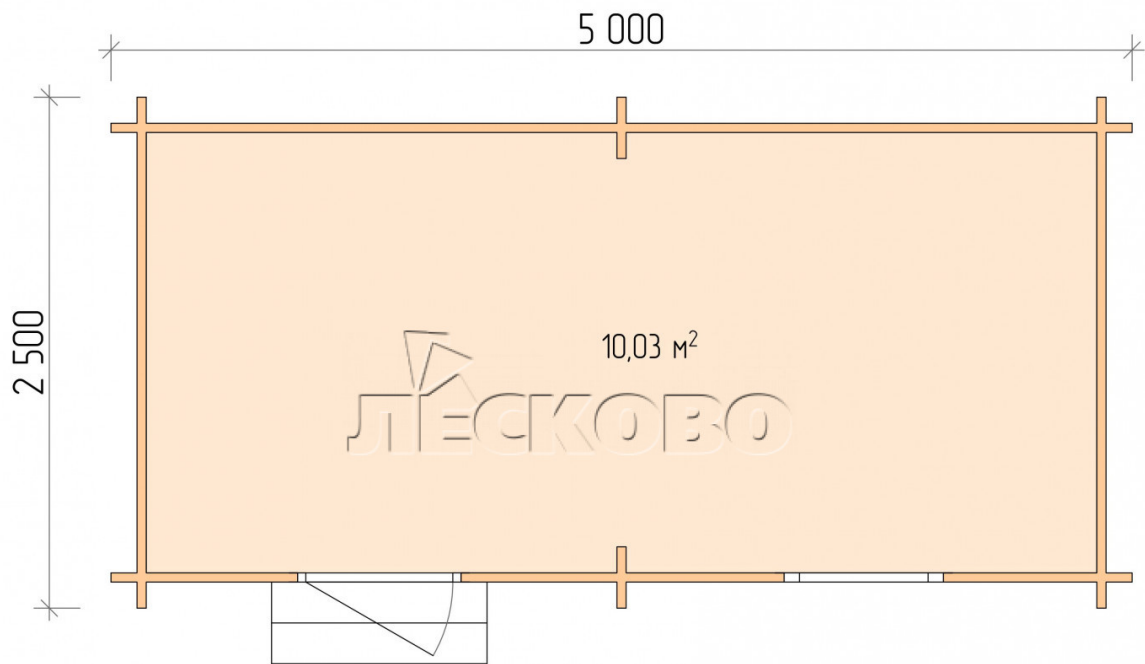

Garden shed "HB" series 5x2.5

Project Dimensions

5 × 2.5 / 10.5 m²

Full house set

2,215 €

Timber

45 MM

65 MM
+ 615 €

Project planning

5 000

2 500

10.03

M²

Разрез

House Kit

- Wall kit: mini-chamber drying chamber 44 × 145 mm with bowls for the project;
- Logs, lower harness: board 45 × 145 mm chamber drying 10-12%;
- Floors: floorboard 35 mm, chamber drying;
- Ceiling: imitation of a bar 20 × 135 mm, chamber drying;
- Wooden windows, glass 4 mm, Single. Treatment with a colorless antiseptic. Hardware;