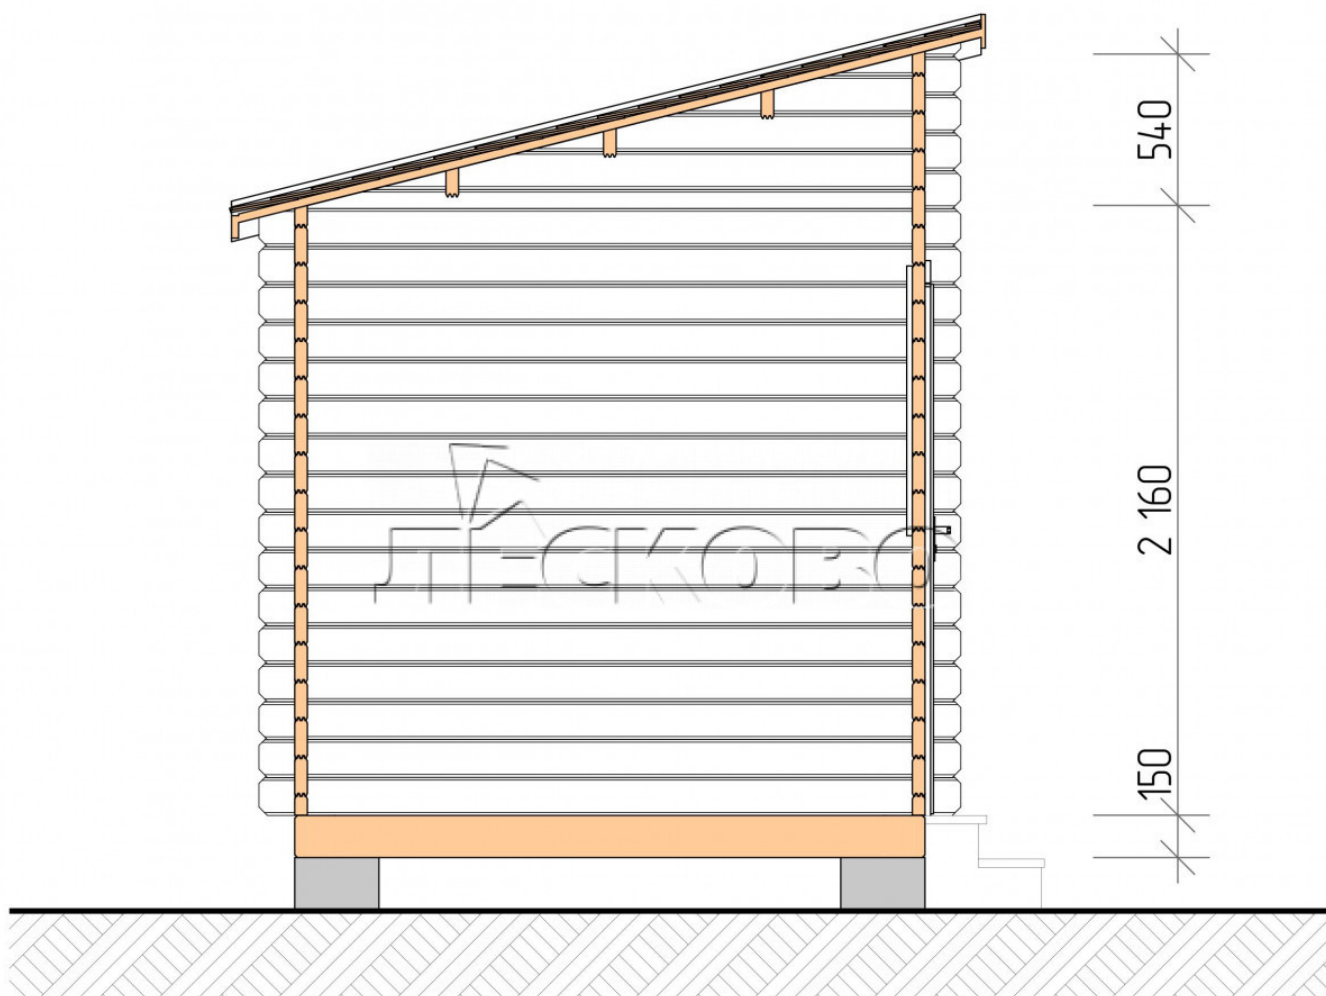

Garden shed "HB" series 5x2.5

Project Dimensions

5 × 2.5 / 10.5 m²

Full house set

2,215 €

Timber

45 MM

65 MM
+ 615 €

Project planning

5 000

2 500

10.03

M²

Разрез

House Kit

- Wall kit: mini-chamber drying chamber 44 × 145 mm with bowls for the project;
- Logs, lower harness: board 45 × 145 mm chamber drying 10-12%;
- Floors: floorboard 35 mm, chamber drying;
- Ceiling: imitation of a bar 20 × 135 mm, chamber drying;
- Wooden windows, glass 4 mm, Single. Treatment with a colorless antiseptic. Hardware;