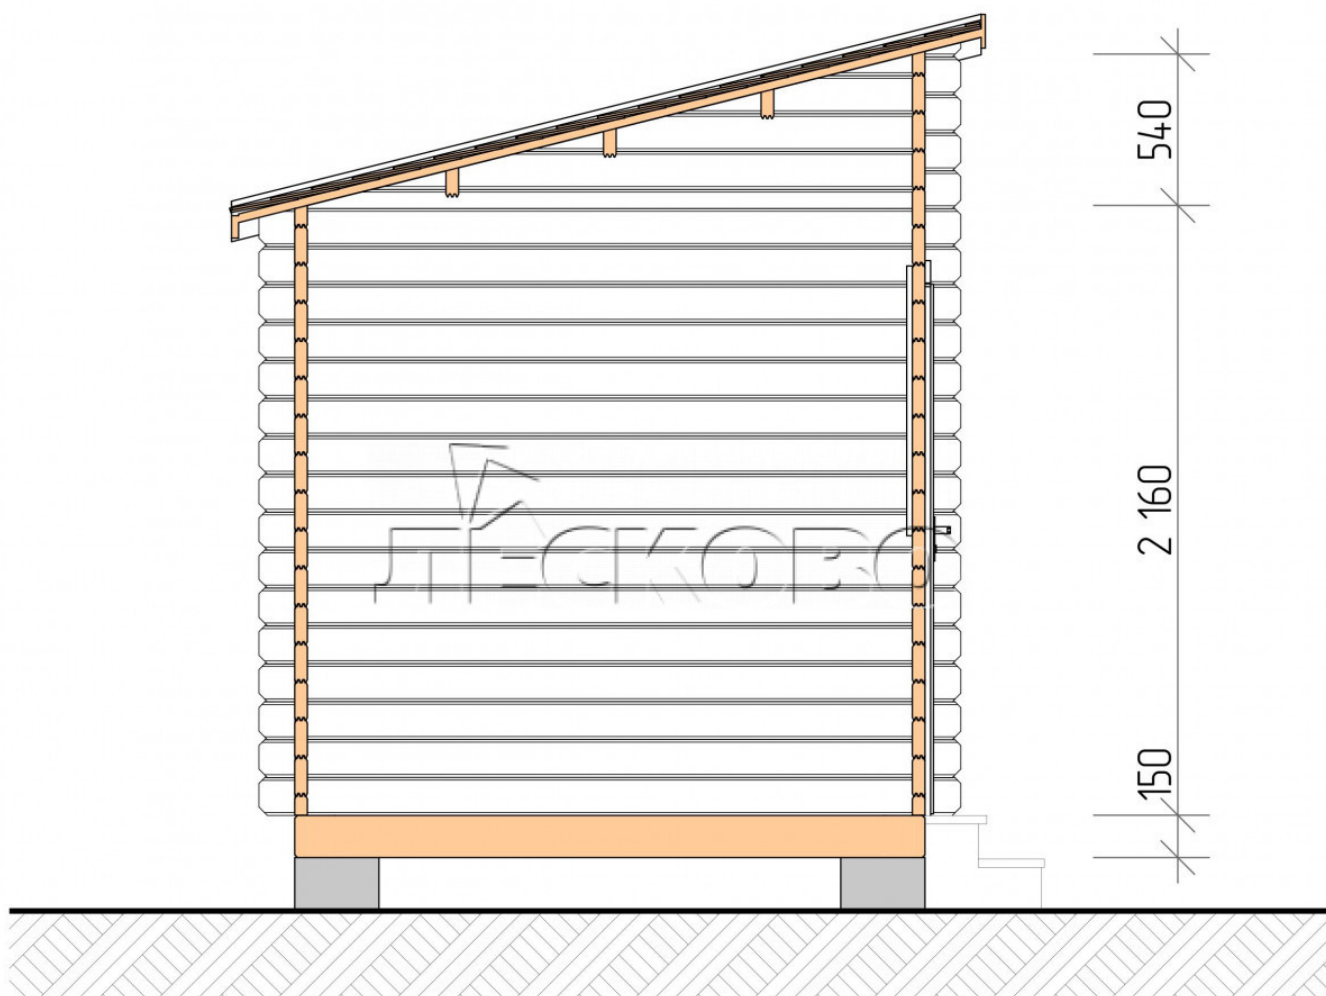

Garden shed "HB" series 5x2.5

Project Dimensions

5 × 2.5 / 10.5 m²

Full house set

2,604 €

Timber

45 mm

65 mm
+ 730 €

Project planning

5 000

2 500

10.03

M²

Разрез

House Kit

- Wall kit: mini-chamber drying chamber 44 × 145 mm with bowls for the project;
- Logs, lower harness: board 45 × 145 mm chamber drying 10-12%;
- Floors: floorboard 35 mm, chamber drying;
- Ceiling: imitation of a bar 20 × 135 mm, chamber drying;
- Wooden windows, glass 4 mm, Single. Treatment with a colorless antiseptic. Hardware;