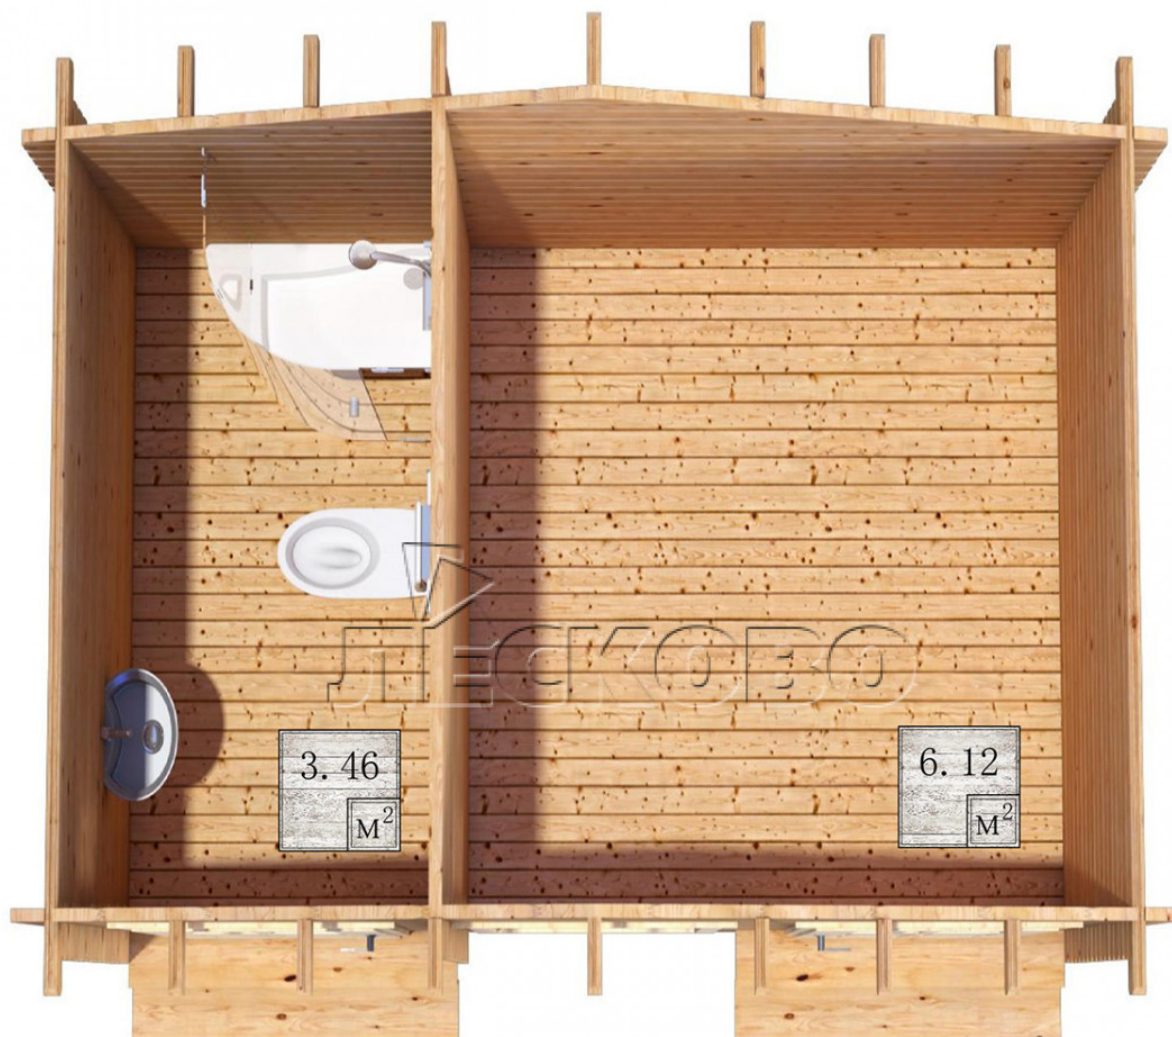

Garden shed "HB" series 4×3

Project Dimensions

4 × 3 / 10 m²

Full house set

2,890 €

Timber

45 MM

65 MM
+ 745 €

Project planning

4 000
1 500 2 500

3 000

3.46
M²

6.12
M²

Разрез

House Kit

- Wall kit: mini-chamber drying chamber 44 × 145 mm with bowls for the project;
- Logs, lower harness: board 45 × 145 mm chamber drying 10-12%;
- Floors: floorboard 35 mm, chamber drying;
- Ceiling: imitation of a bar 20 × 135 mm, chamber drying;
- Wooden windows, glass 4 mm, Single. Treatment with a colorless antiseptic. Hardware;

0.87×0.78 м.1 шт.

- Wooden doors;

2 шт.

7. Platbands: dry planed board 20 × 100 mm;

8. Roof: shingles;

9. Skirting board 35 mm.

+7 (4942) 499-770

156014, г. Кострома, ул. Базовая, д. 8