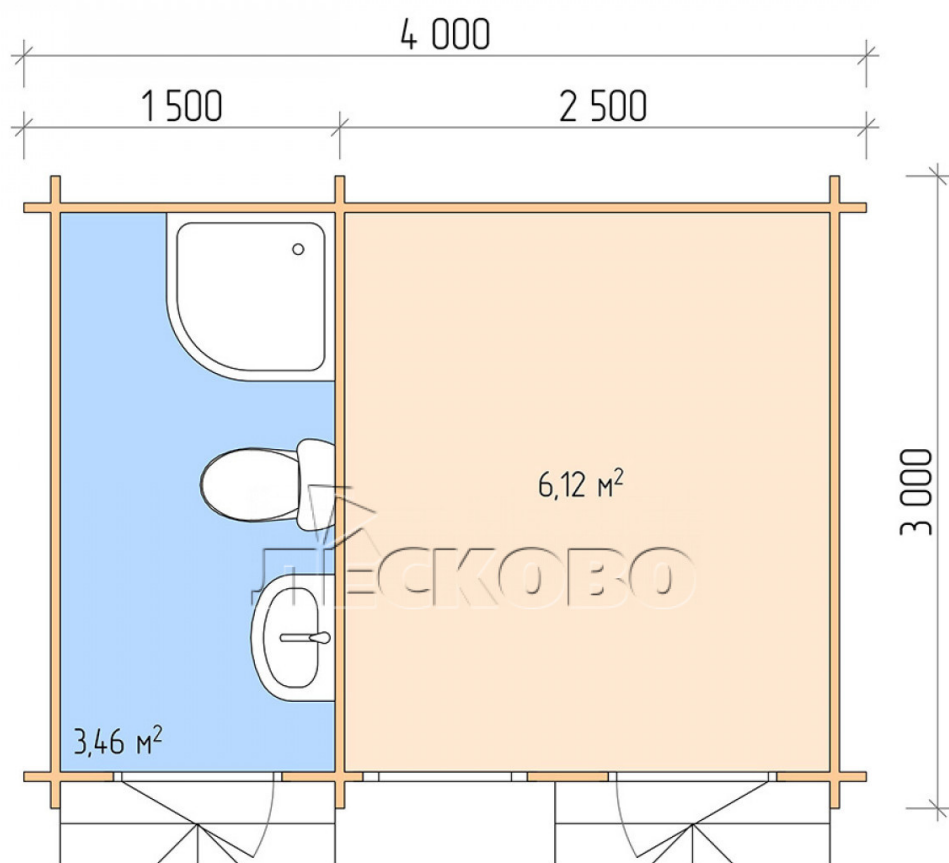

Garden shed "HB" series 4×3

Project Dimensions

4 × 3 / 10 m²

Full house set

2,890 €

Timber

45 MM

65 MM
+ 745 €

Project planning

4 000
1 500 2 500

3 000

3.46
M²

6.12
M²

Разрез

House Kit

- Wall kit: mini-chamber drying chamber 44 × 145 mm with bowls for the project;
- Logs, lower harness: board 45 × 145 mm chamber drying 10-12%;
- Floors: floorboard 35 mm, chamber drying;
- Ceiling: imitation of a bar 20 × 135 mm, chamber drying;
- Wooden windows, glass 4 mm, Single. Treatment with a colorless antiseptic. Hardware;

0.87×0.78 м.1 шт.

- Wooden doors;

2 шт.

7. Platbands: dry planed board 20 × 100 mm;

8. Roof: shingles;

9. Skirting board 35 mm.

+7 (4942) 499-770

156014, г. Кострома, ул. Базовая, д. 8