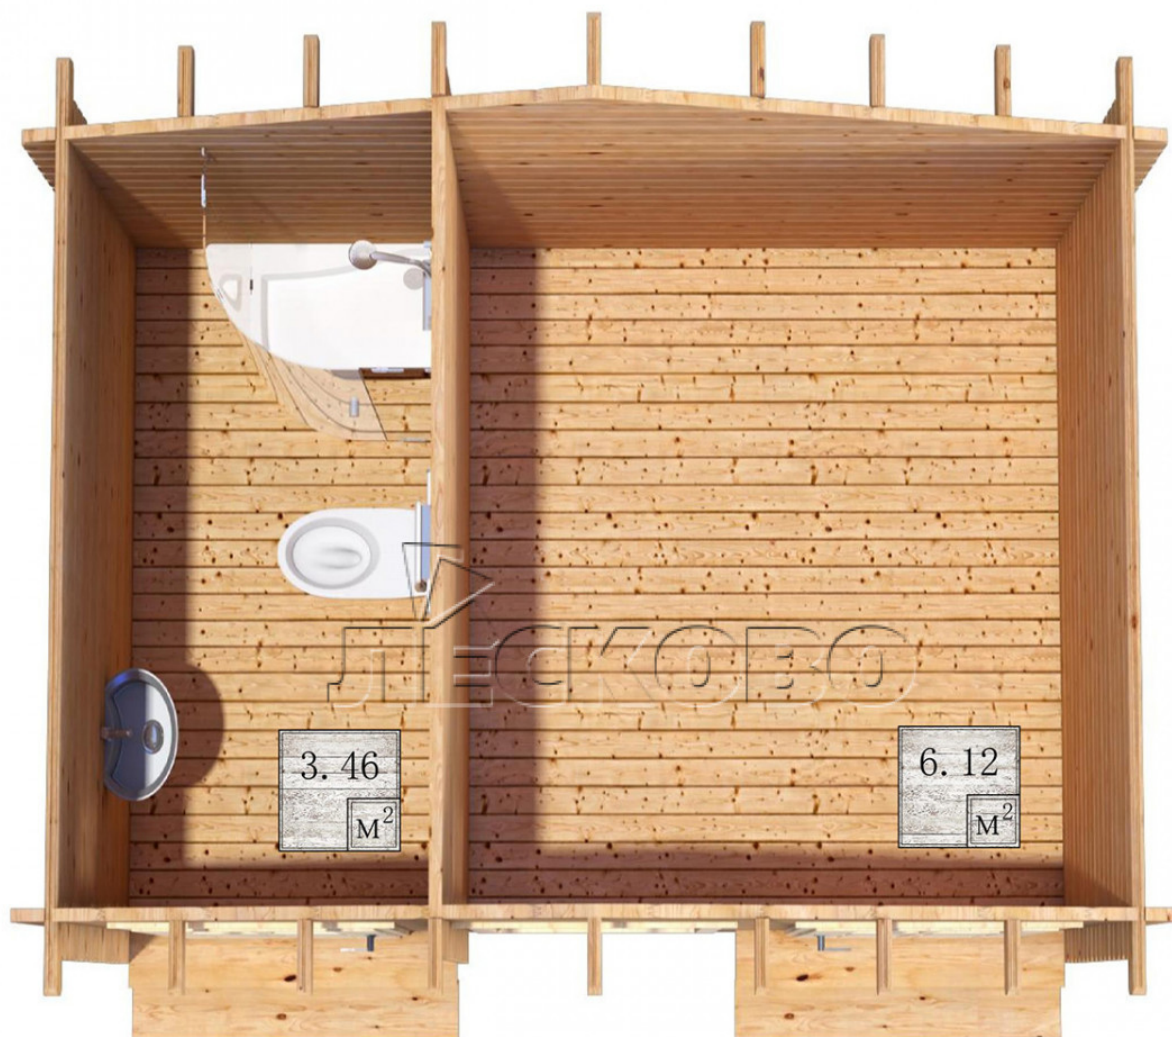

4 000
1 500 2 500

3 000

3.46
M²

6.12
M²