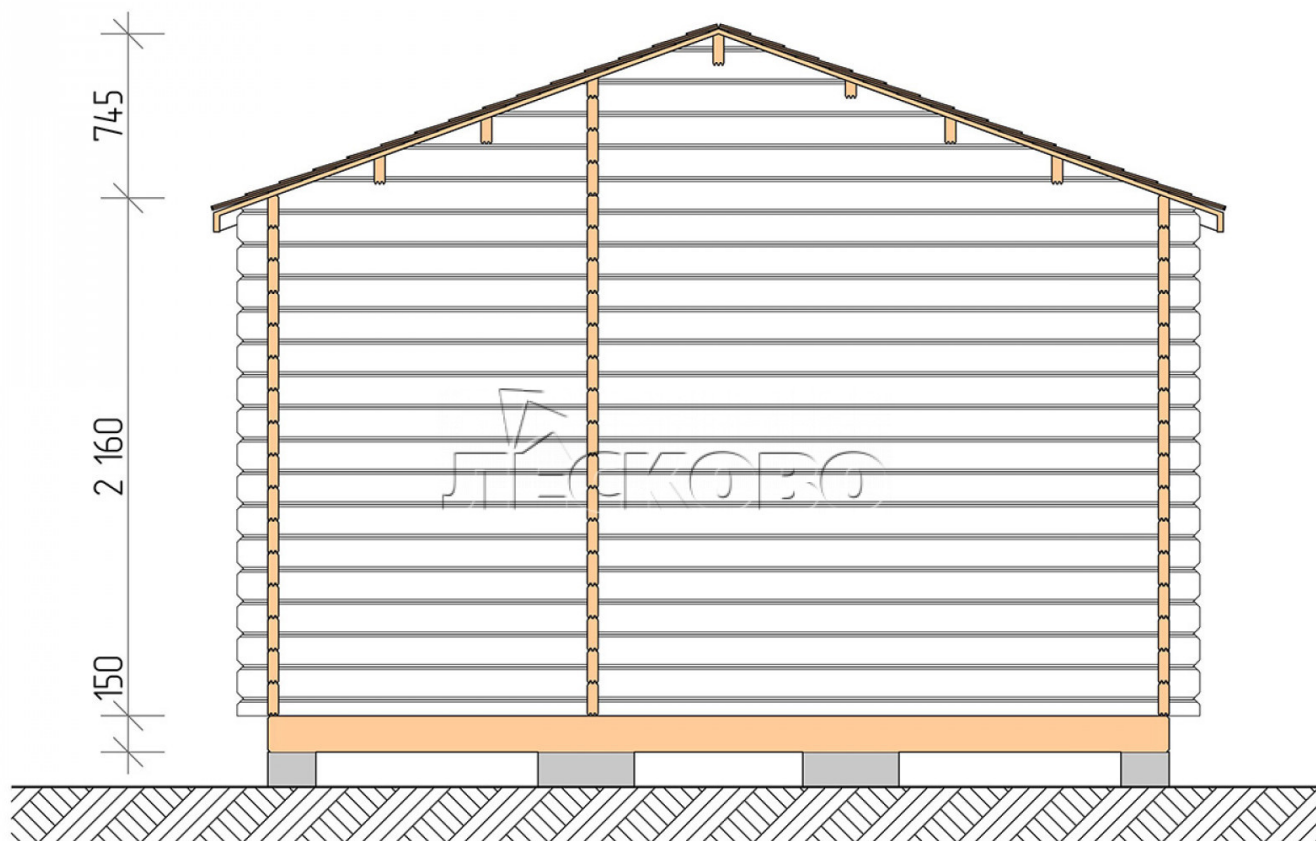

Garden shed "HB" series 4×3

Project Dimensions

4 × 3 / 10 m²

Full house set

2,890 €

Timber

45 MM

65 MM
+ 745 €

Project planning

4 000
1 500 2 500

3 000

3.46
M²

6.12
M²

Разрез

House Kit

- Wall kit: mini-chamber drying chamber 44 × 145 mm with bowls for the project;
- Logs, lower harness: board 45 × 145 mm chamber drying 10-12%;
- Floors: floorboard 35 mm, chamber drying;
- Ceiling: imitation of a bar 20 × 135 mm, chamber drying;
- Wooden windows, glass 4 mm, Single. Treatment with a colorless antiseptic. Hardware;