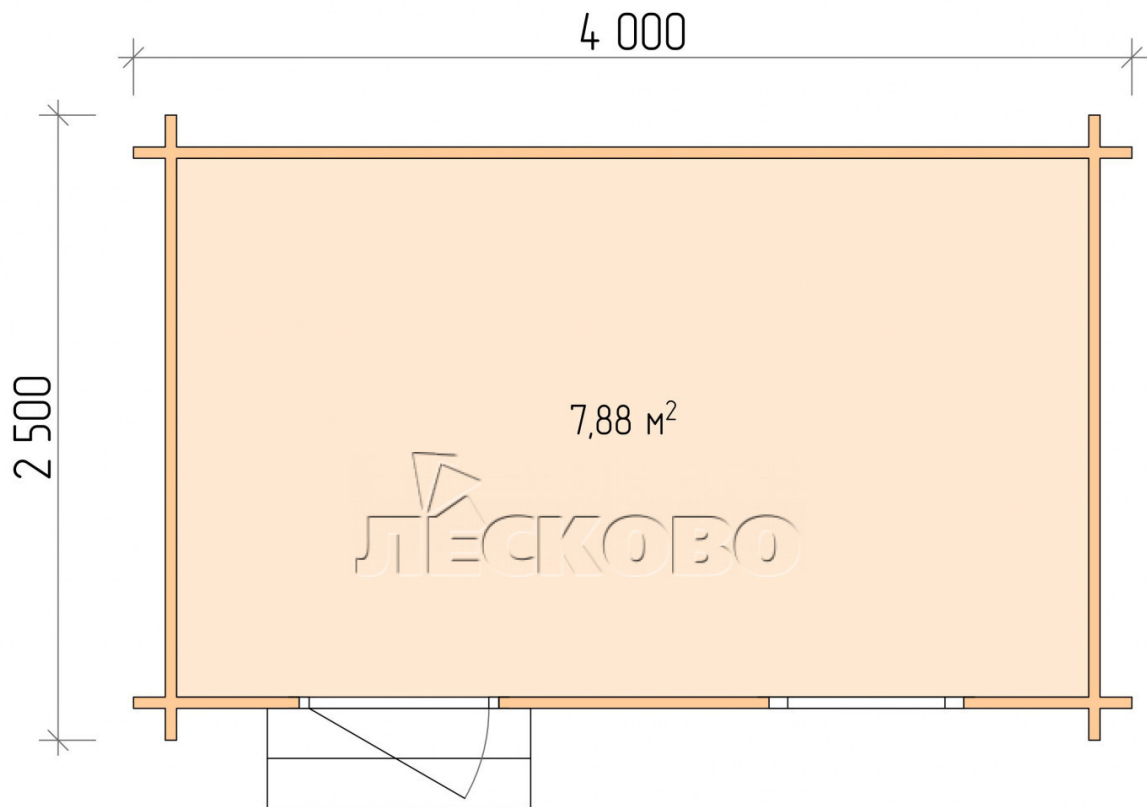

House Kit

- Wall kit: mini-chamber drying chamber 44 × 145 mm with bowls for the project;
- Logs, lower harness: board 45 × 145 mm chamber drying 10-12%;
- Floors: floorboard 35 mm, chamber drying;
- Ceiling: imitation of a bar 20 × 135 mm, chamber drying;
- Wooden windows, glass 4 mm, Single. Treatment with a colorless antiseptic. Hardware;

- Wooden doors;