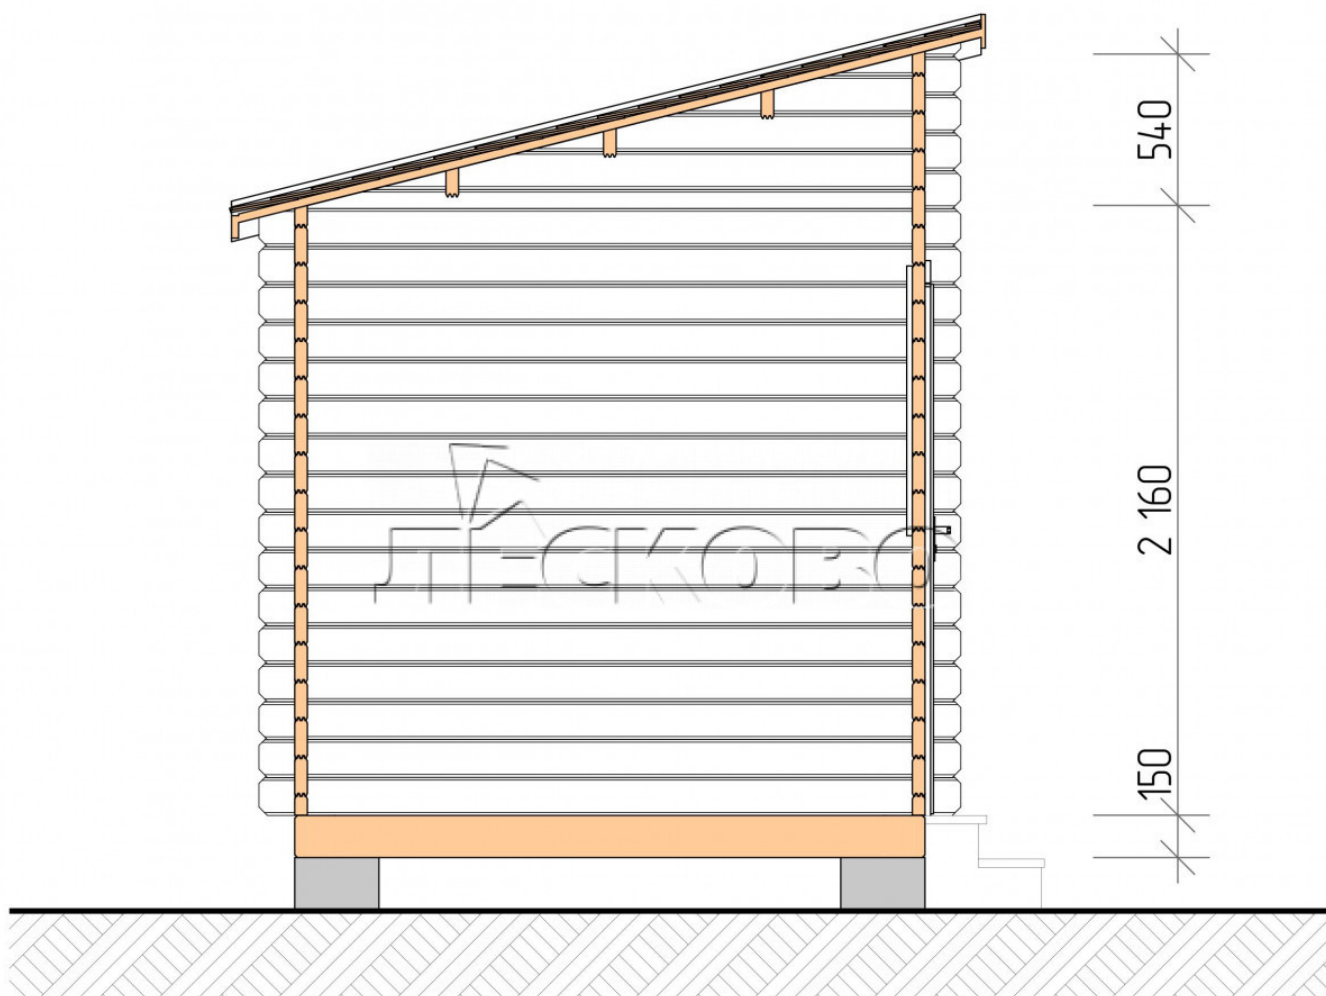

## Garden shed "HB" series 4×2.5

Project Dimensions

4 × 2.5 / 8.1 m<sup>2</sup>

Full house set

**1,888 €**

### Timber

45 mm

65 mm  
+ 514 €

# Разрез