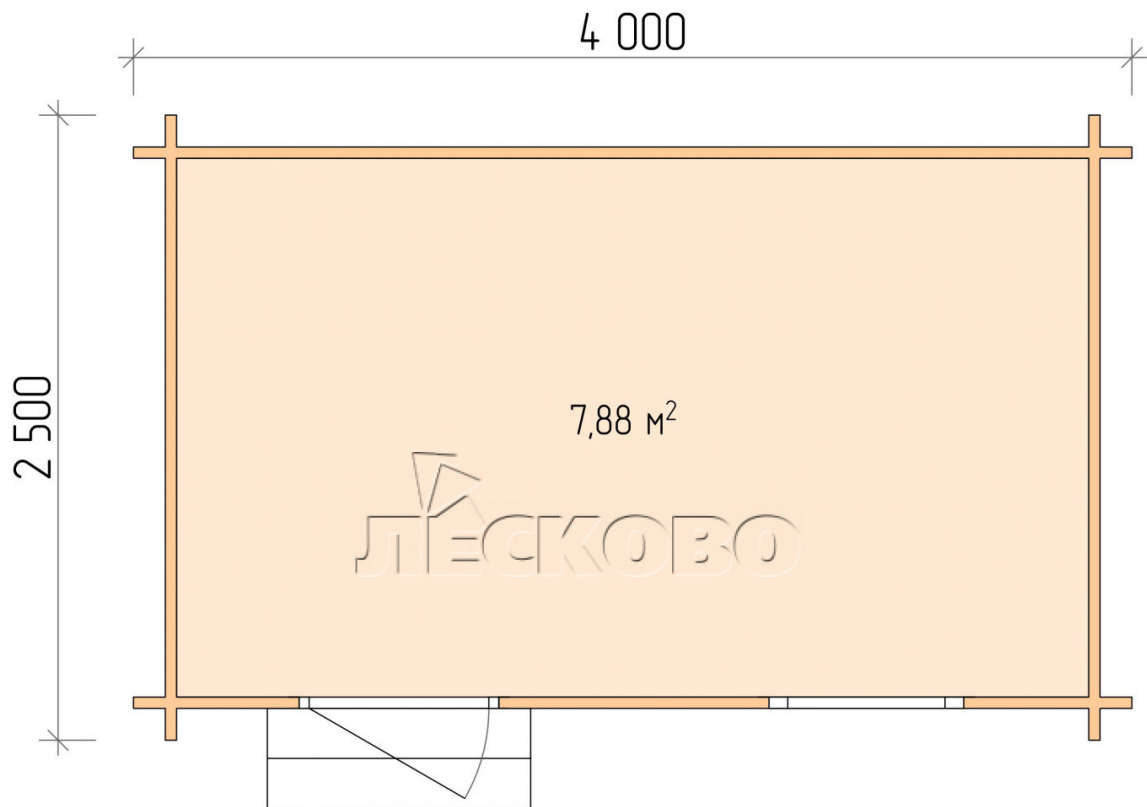

Garden shed "HB" series 4×2.5

Project Dimensions

4 × 2.5 / 8.1 m²

Full house set

1,816 €

Timber

45 MM

65 MM
+ 495 €

Project planning

Разрез

House Kit

- Wall kit: mini-chamber drying chamber 44 × 145 mm with bowls for the project;
- Logs, lower harness: board 45 × 145 mm chamber drying 10-12%;
- Floors: floorboard 35 mm, chamber drying;
- Ceiling: imitation of a bar 20 × 135 mm, chamber drying;
- Wooden windows, glass 4 mm, Single. Treatment with a colorless antiseptic. Hardware;