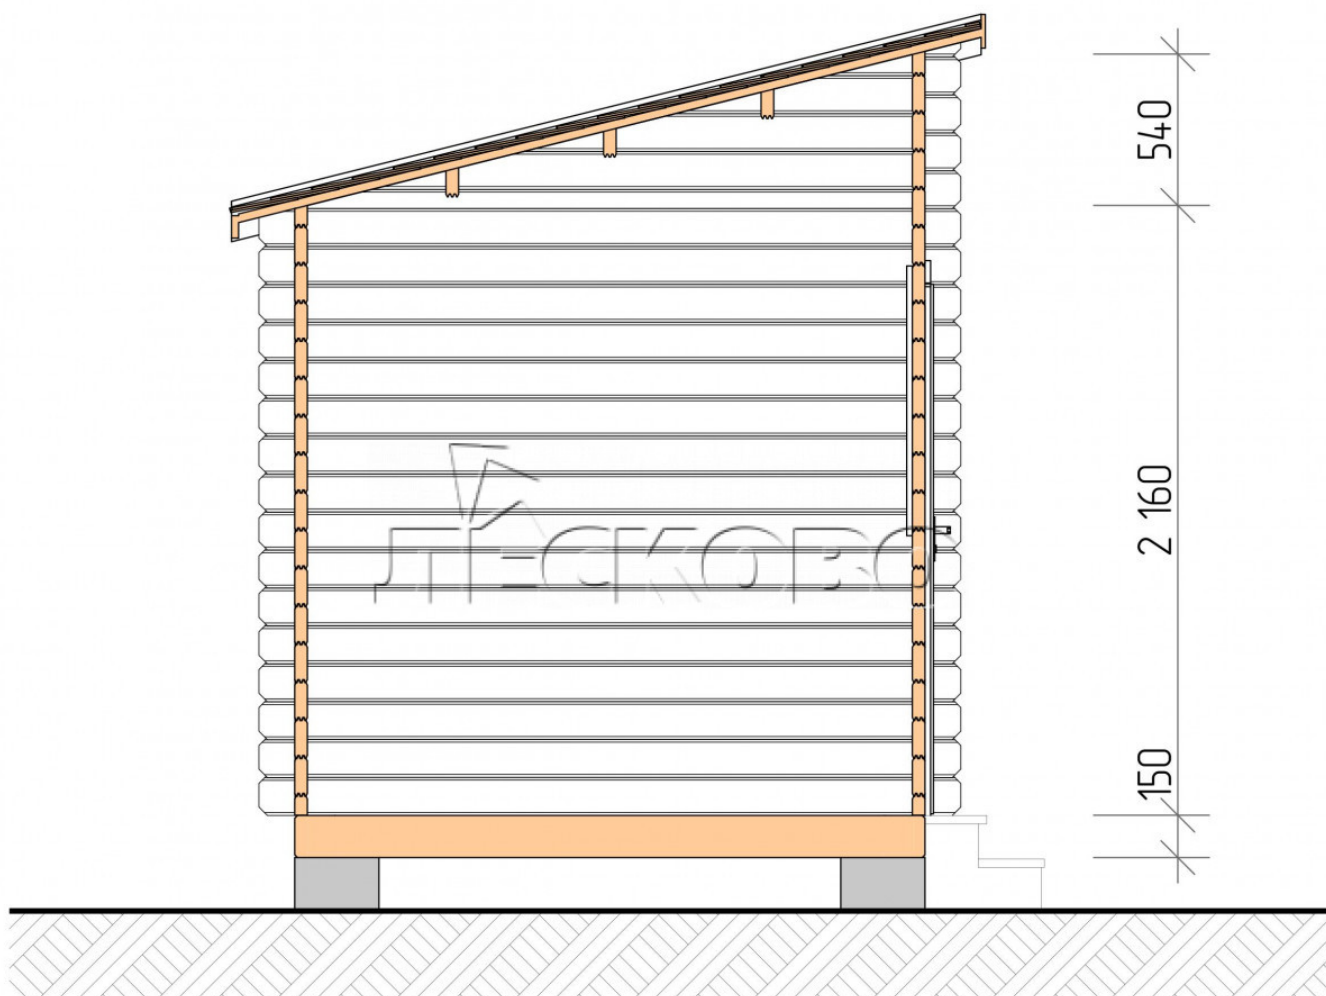

## Garden shed "HB" series 4×2.5

Project Dimensions

4 × 2.5 / 8.1 m<sup>2</sup>

Full house set

**2,227 €**

### Timber

45 MM

65 MM  
+ 611 €

# Разрез