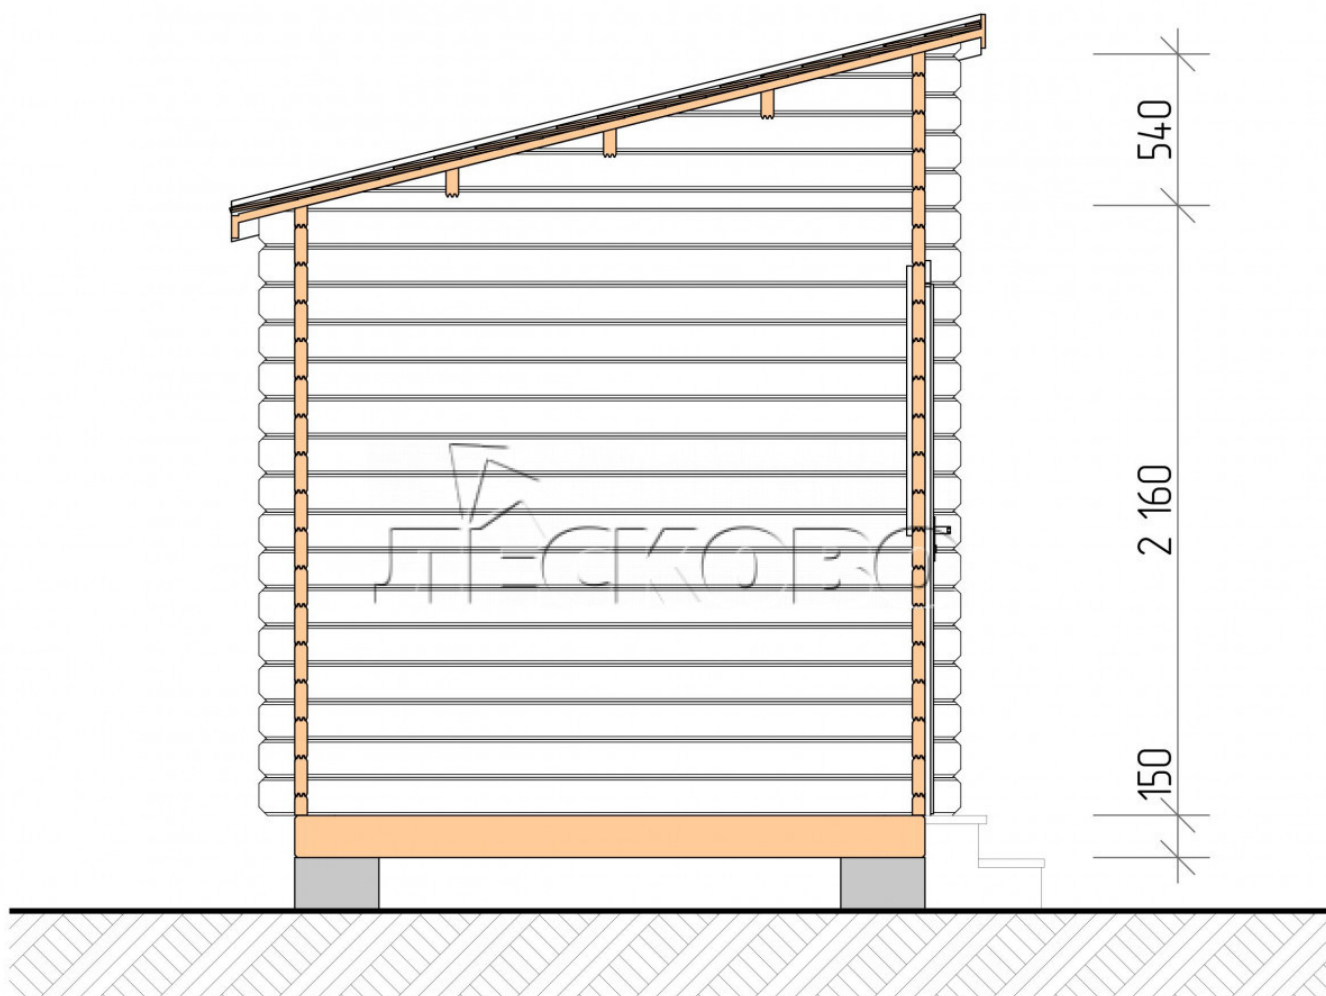

Garden shed "HB" series 4×2.5

Project Dimensions

4 × 2.5 / 8.1 m²

Full house set

1,816 €

Timber

45 MM

65 MM
+ 495 €

Project planning

Разрез

House Kit

- Wall kit: mini-chamber drying chamber 44 × 145 mm with bowls for the project;
- Logs, lower harness: board 45 × 145 mm chamber drying 10-12%;
- Floors: floorboard 35 mm, chamber drying;
- Ceiling: imitation of a bar 20 × 135 mm, chamber drying;
- Wooden windows, glass 4 mm, Single. Treatment with a colorless antiseptic. Hardware;