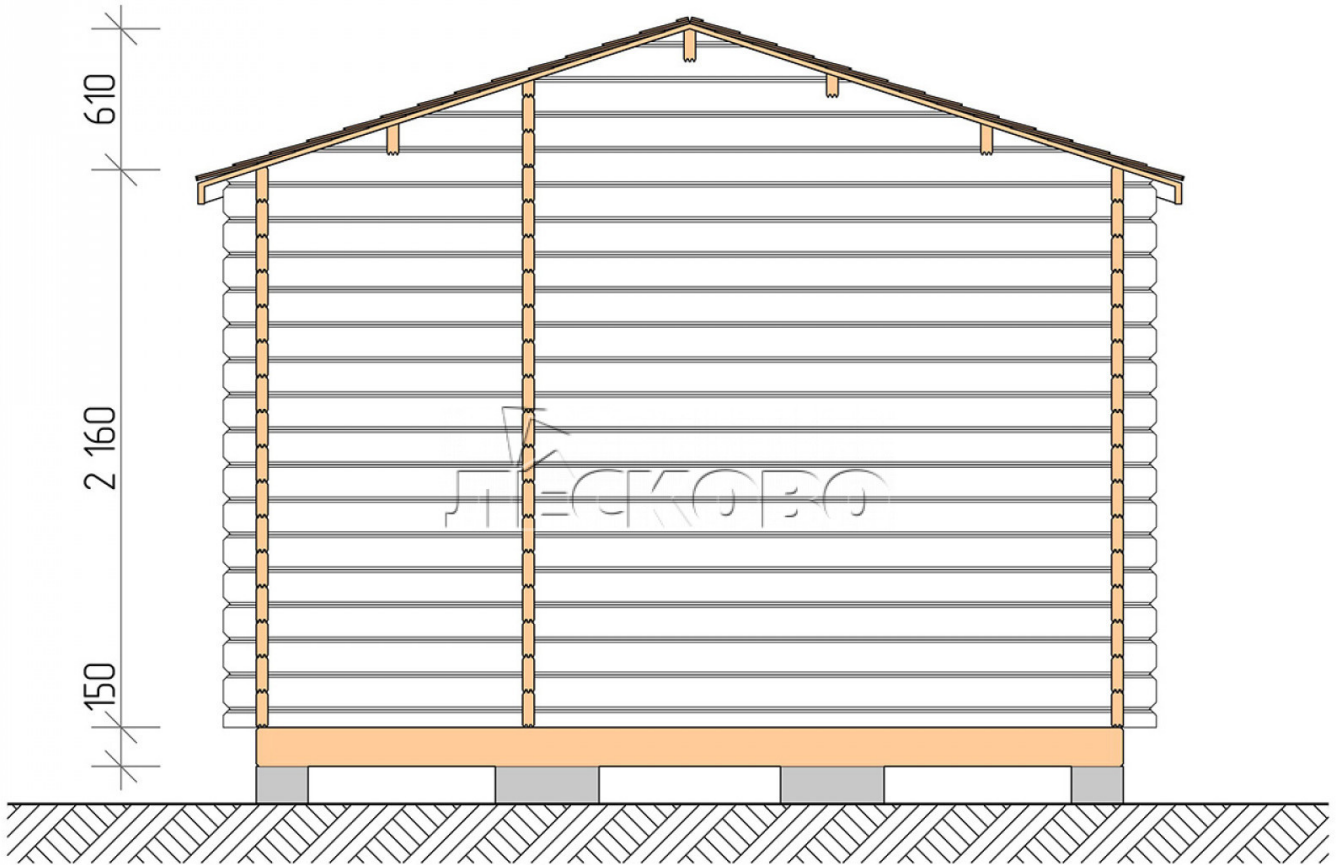

## Garden shed "HB" series 3.6×2

Project Dimensions

3.6 × 2 / 5.6 m<sup>2</sup>

Full house set

**1,752 €**

# Разрез