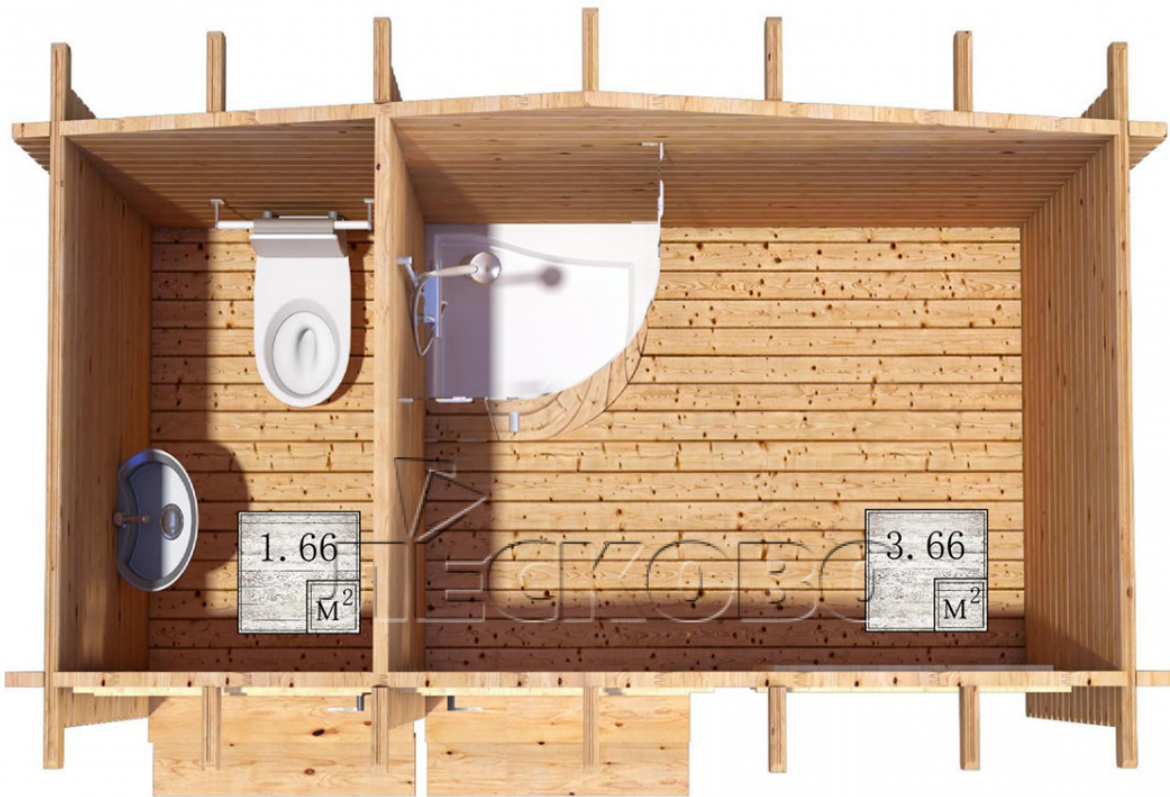

1.66
M²

3.66
M²

EGYPTO30