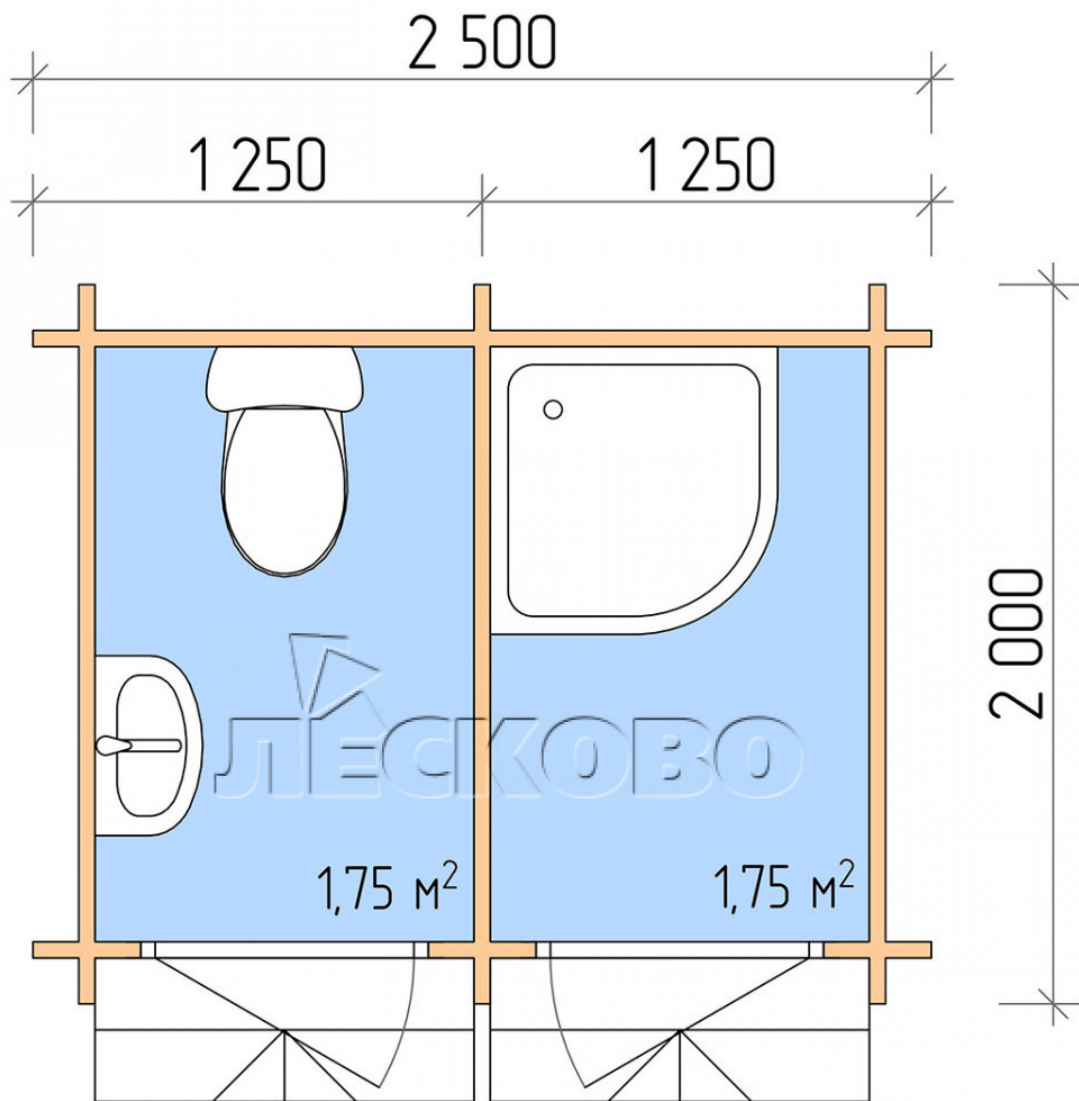

## Garden shed "HB" series 2.5×2

Project Dimensions

2.5 × 2 / 3.8 m<sup>2</sup>

Full house set

**1,337 €**

# Разрез