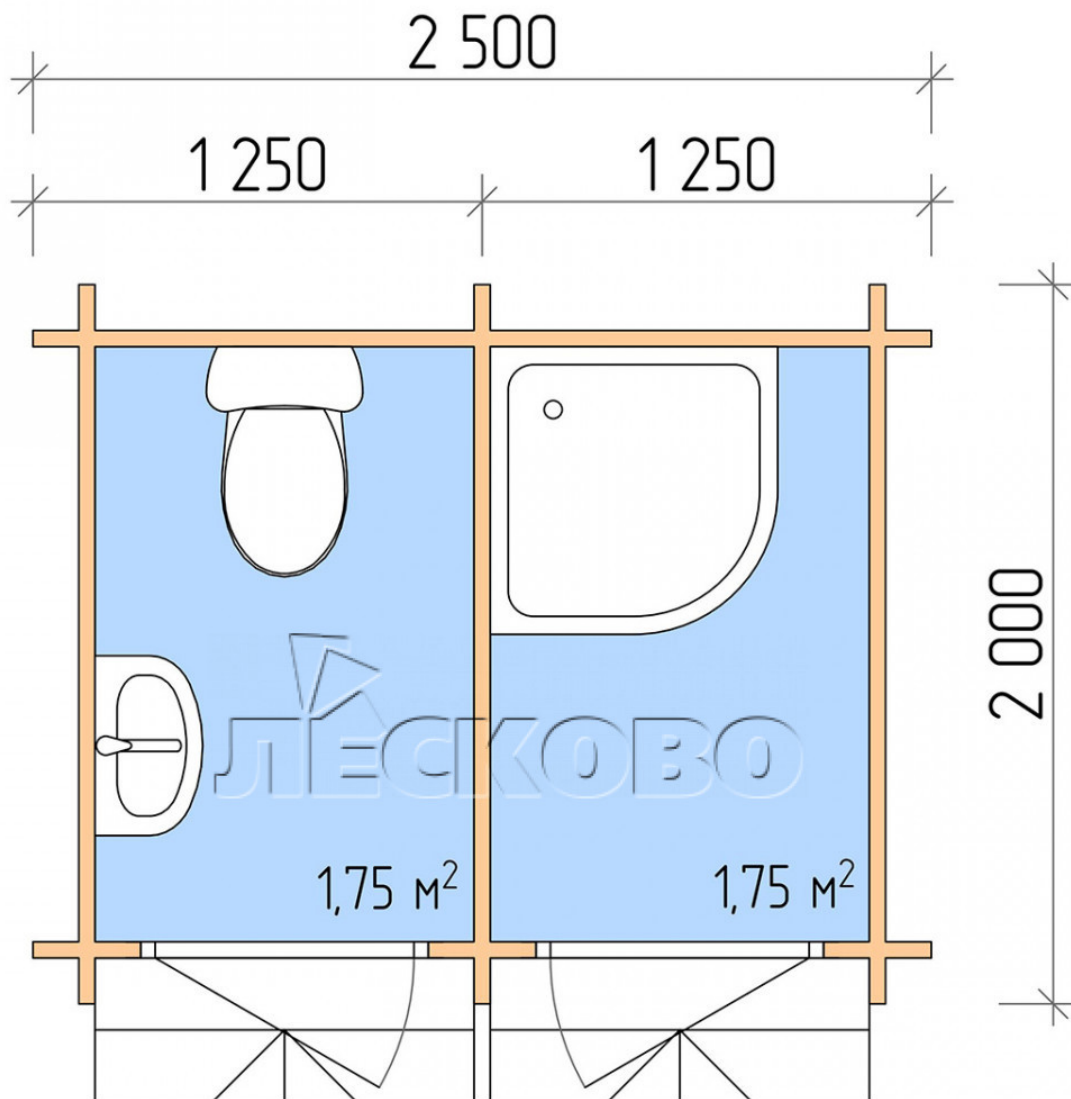

Garden shed "HB" series 2.5×2

Project Dimensions

2.5 × 2 / 3.8 m²

Full house set

1,408 €

Timber

45 mm

65 mm
+ 355 €

Project planning

Разрез

House Kit

- Wall kit: mini-chamber drying chamber 44 × 145 mm with bowls for the project;
- Logs, lower harness: board 45 × 145 mm chamber drying 10-12%;
- Floors: floorboard 35 mm, chamber drying;
- Ceiling: imitation of a bar 20 × 135 mm, chamber drying;
- Wooden windows, glass 4 mm, Single. Treatment with a colorless antiseptic. Hardware;
 {{ attribute_windows }}
- Wooden doors;

2 шт.

7. Platbands: dry planed board 20 × 100 mm;

8. Roof: shingles;

9. Skirting board 35 mm.

+7 (4942) 499-770

156014, г. Кострома, ул. Базовая, д. 8