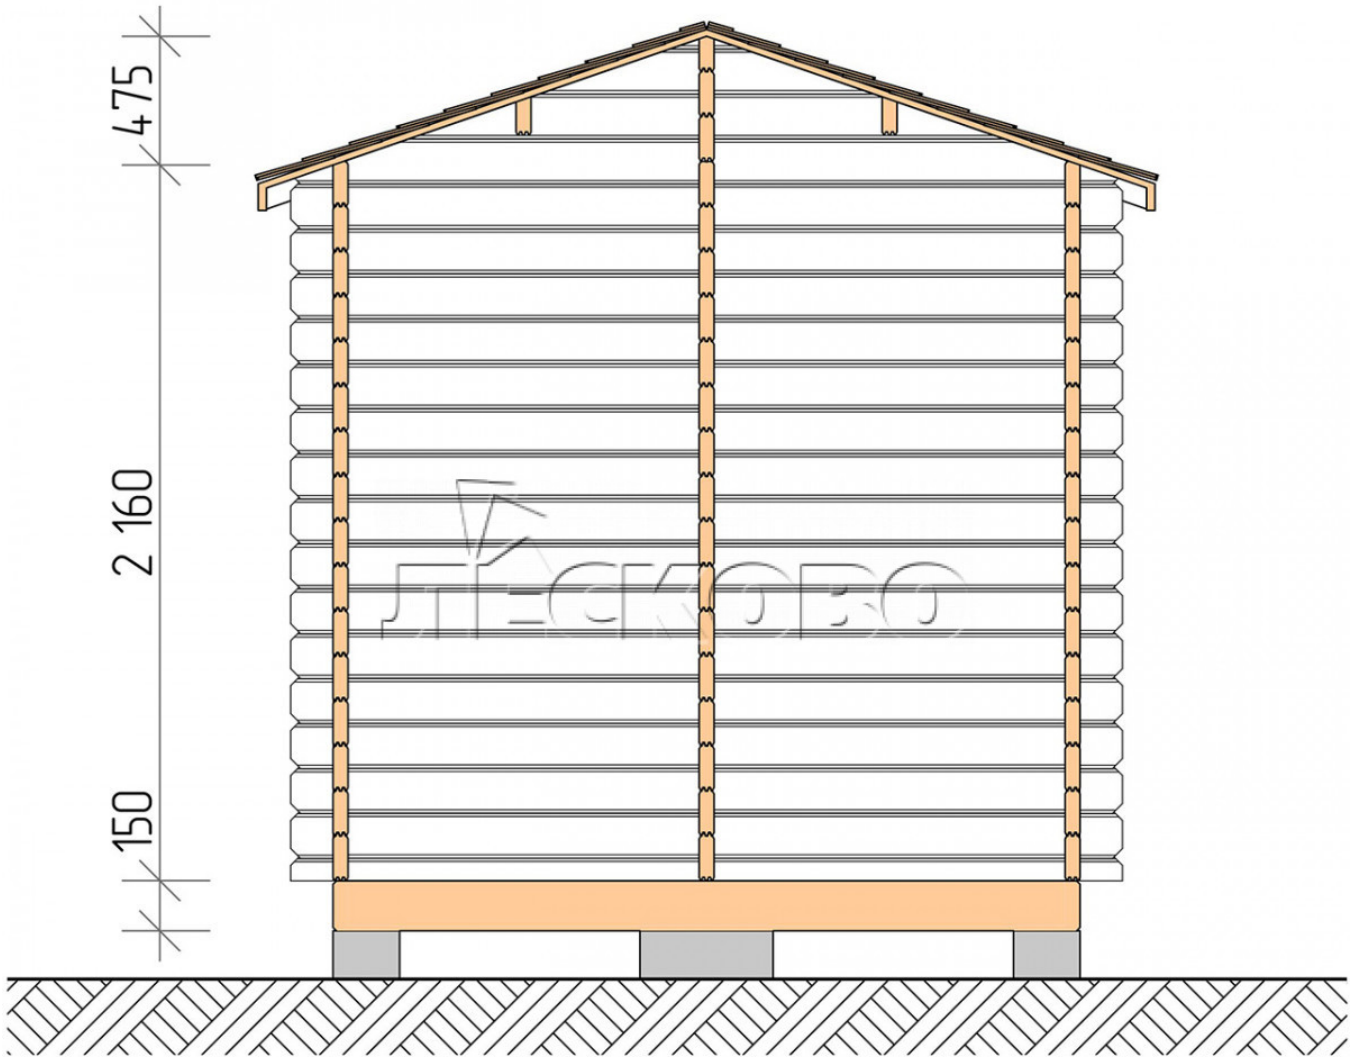

Garden shed "HB" series 2.5×2

Project Dimensions

2.5 × 2 / 3.8 m²

Full house set

1,408 €

Timber

45 mm

65 mm
+ 355 €

Project planning

Разрез

House Kit

- Wall kit: mini-chamber drying chamber 44 × 145 mm with bowls for the project;
- Logs, lower harness: board 45 × 145 mm chamber drying 10-12%;
- Floors: floorboard 35 mm, chamber drying;
- Ceiling: imitation of a bar 20 × 135 mm, chamber drying;
- Wooden windows, glass 4 mm, Single. Treatment with a colorless antiseptic. Hardware;
 {{ attribute_windows }}
- Wooden doors;