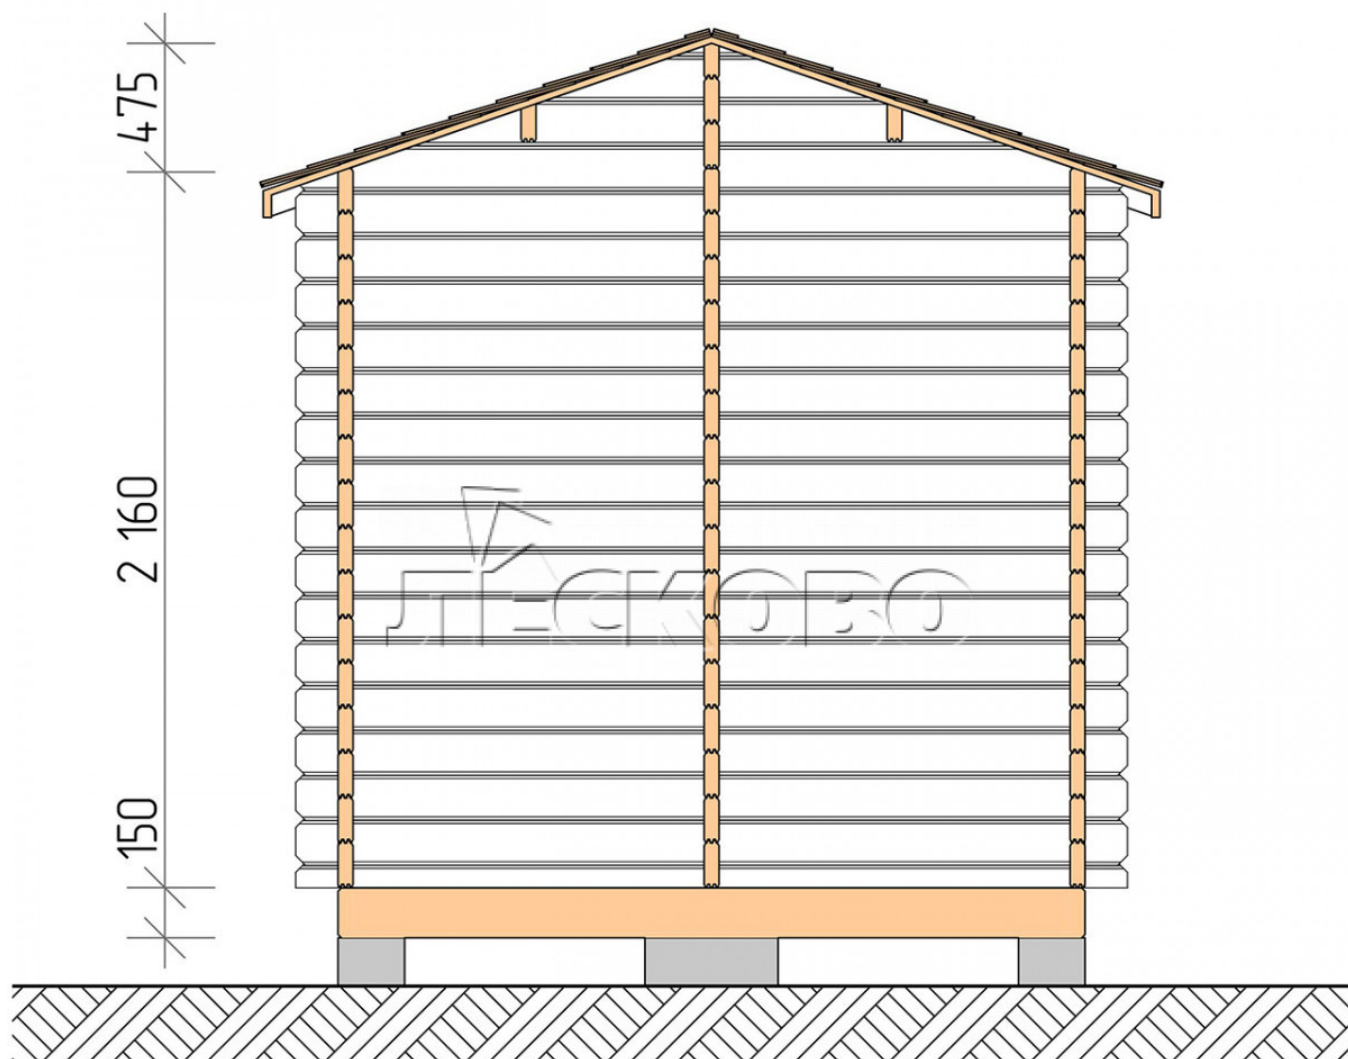

Garden shed "HB" series 2.5×2

Project Dimensions

2.5 × 2 / 3.8 m²

Full house set

1,682 €

Timber

45 MM

65 MM
+ 422 €

Project planning

Разрез

House Kit

- Wall kit: mini-chamber drying chamber 44 × 145 mm with bowls for the project;
- Logs, lower harness: board 45 × 145 mm chamber drying 10-12%;
- Floors: floorboard 35 mm, chamber drying;
- Ceiling: imitation of a bar 20 × 135 mm, chamber drying;
- Wooden windows, glass 4 mm, Single. Treatment with a colorless antiseptic. Hardware;
 {{ attribute_windows }}
- Wooden doors;