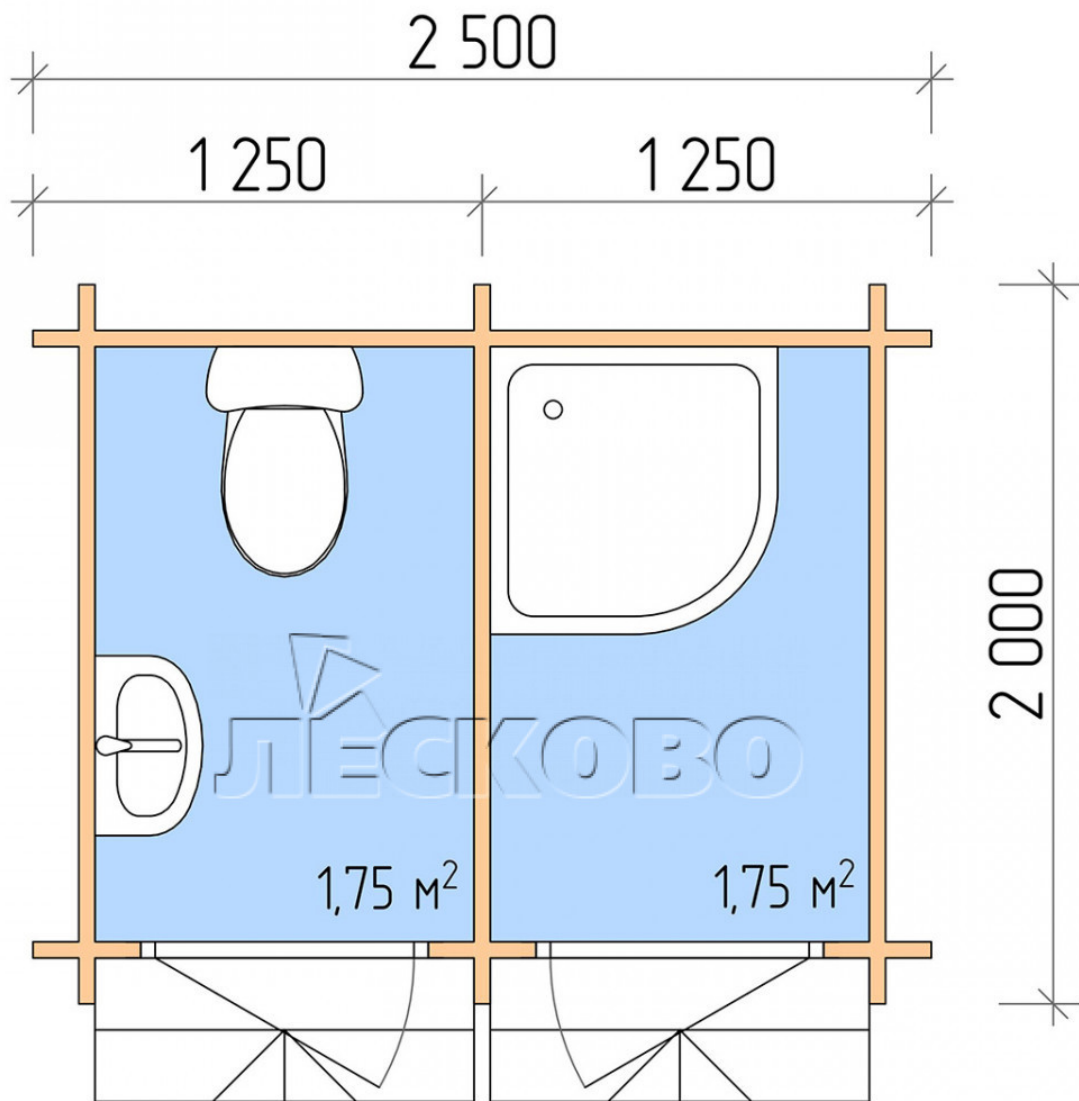

Garden shed "HB" series 2.5×2

Project Dimensions

2.5 × 2 / 3.8 m²

Full house set

1,682 €

Timber

45 MM

65 MM
+ 422 €

Project planning

Разрез

House Kit

- Wall kit: mini-chamber drying chamber 44 × 145 mm with bowls for the project;
- Logs, lower harness: board 45 × 145 mm chamber drying 10-12%;
- Floors: floorboard 35 mm, chamber drying;
- Ceiling: imitation of a bar 20 × 135 mm, chamber drying;
- Wooden windows, glass 4 mm, Single. Treatment with a colorless antiseptic. Hardware;
 {{ attribute_windows }}
- Wooden doors;

2 шт.

7. Platbands: dry planed board 20 × 100 mm;

8. Roof: shingles;

9. Skirting board 35 mm.

+7 (4942) 499-770

156014, г. Кострома, ул. Базовая, д. 8