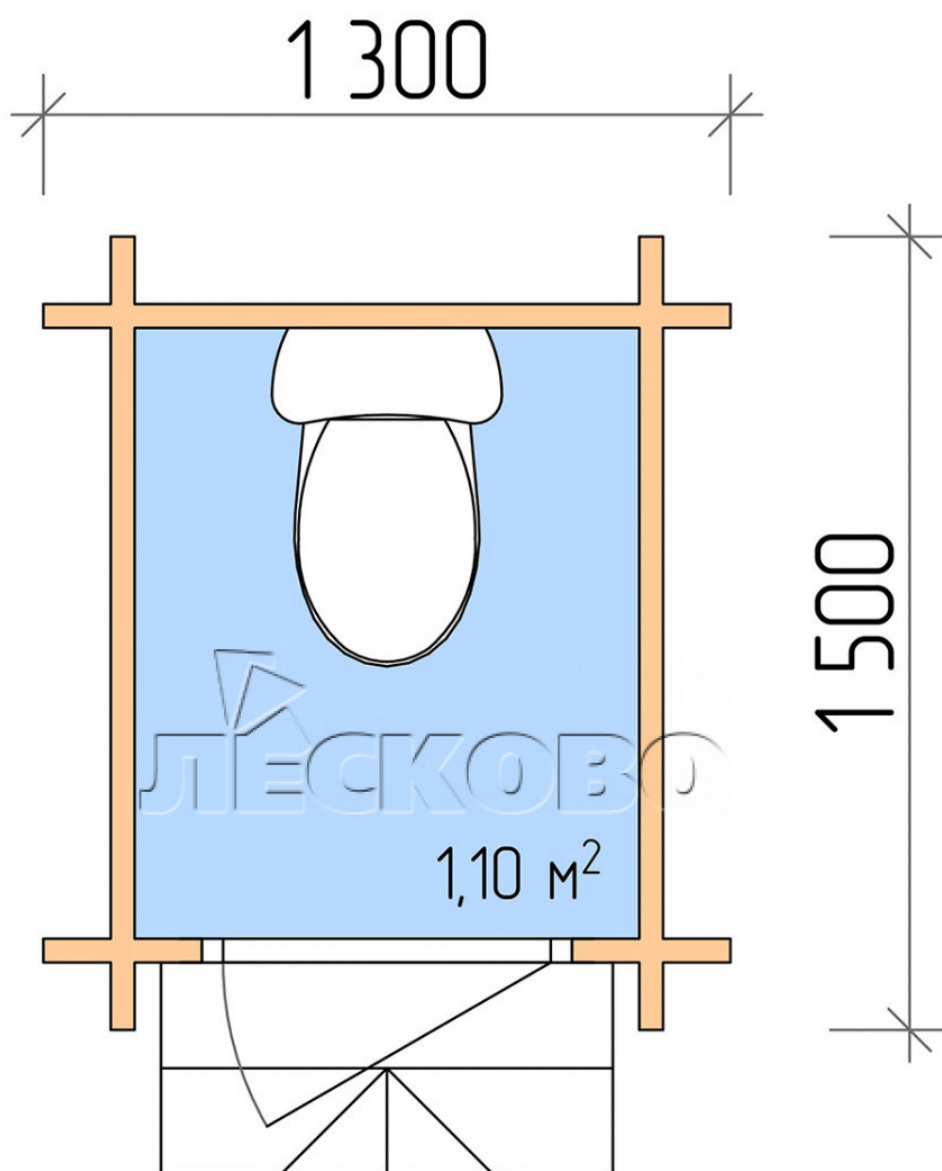

Outdoor toilet "HB" series 1.3×1.5

Project Dimensions

1.3 × 1.5 / 1.1 m²

Full house set

825 €

Timber

45 MM

65 MM
+ 196 €

Project planning

1 300

1 500

1.10
M²

Разрез

House Kit

- Wall kit: mini-chamber drying chamber 44 × 145 mm with bowls for the project;
- Logs, lower harness: board 45 × 145 mm chamber drying 10-12%;
- Floors: floorboard 35 mm, chamber drying;
- Ceiling: imitation of a bar 20 × 135 mm, chamber drying;
- Wooden windows, glass 4 mm, Single. Treatment with a colorless antiseptic. Hardware;
{{ attribute_windows }}
- Wooden doors;

1 шт.

7. Platbands: dry planed board 20 × 100 mm;

8. Roof: shingles;

9. Skirting board 35 mm.

+7 (4942) 499-770

156014, г. Кострома, ул. Базовая, д. 8