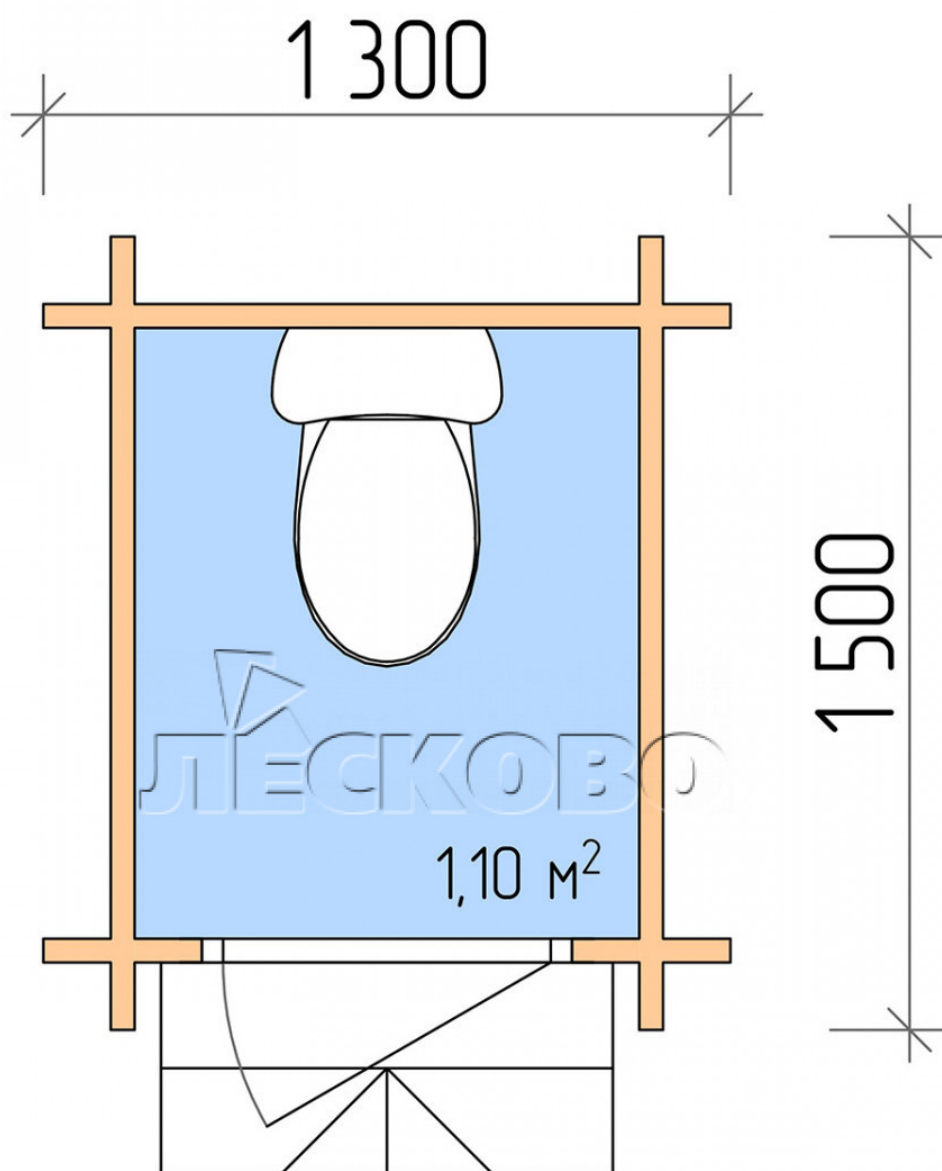

Outdoor toilet "HB" series 1.3×1.5

Project Dimensions

1.3 × 1.5 / 1.1 m²

Full house set

691 €

Timber

45 MM

65 MM
+ 165 €

Project planning

1 300

1 500

1.10
M²

Разрез

House Kit

- Wall kit: mini-chamber drying chamber 44 × 145 mm with bowls for the project;
- Logs, lower harness: board 45 × 145 mm chamber drying 10-12%;
- Floors: floorboard 35 mm, chamber drying;
- Ceiling: imitation of a bar 20 × 135 mm, chamber drying;
- Wooden windows, glass 4 mm, Single. Treatment with a colorless antiseptic. Hardware;
{{ attribute_windows }}
- Wooden doors;

1 шт.

7. Platbands: dry planed board 20 × 100 mm;

8. Roof: shingles;

9. Skirting board 35 mm.

+7 (4942) 499-770

156014, г. Кострома, ул. Базовая, д. 8