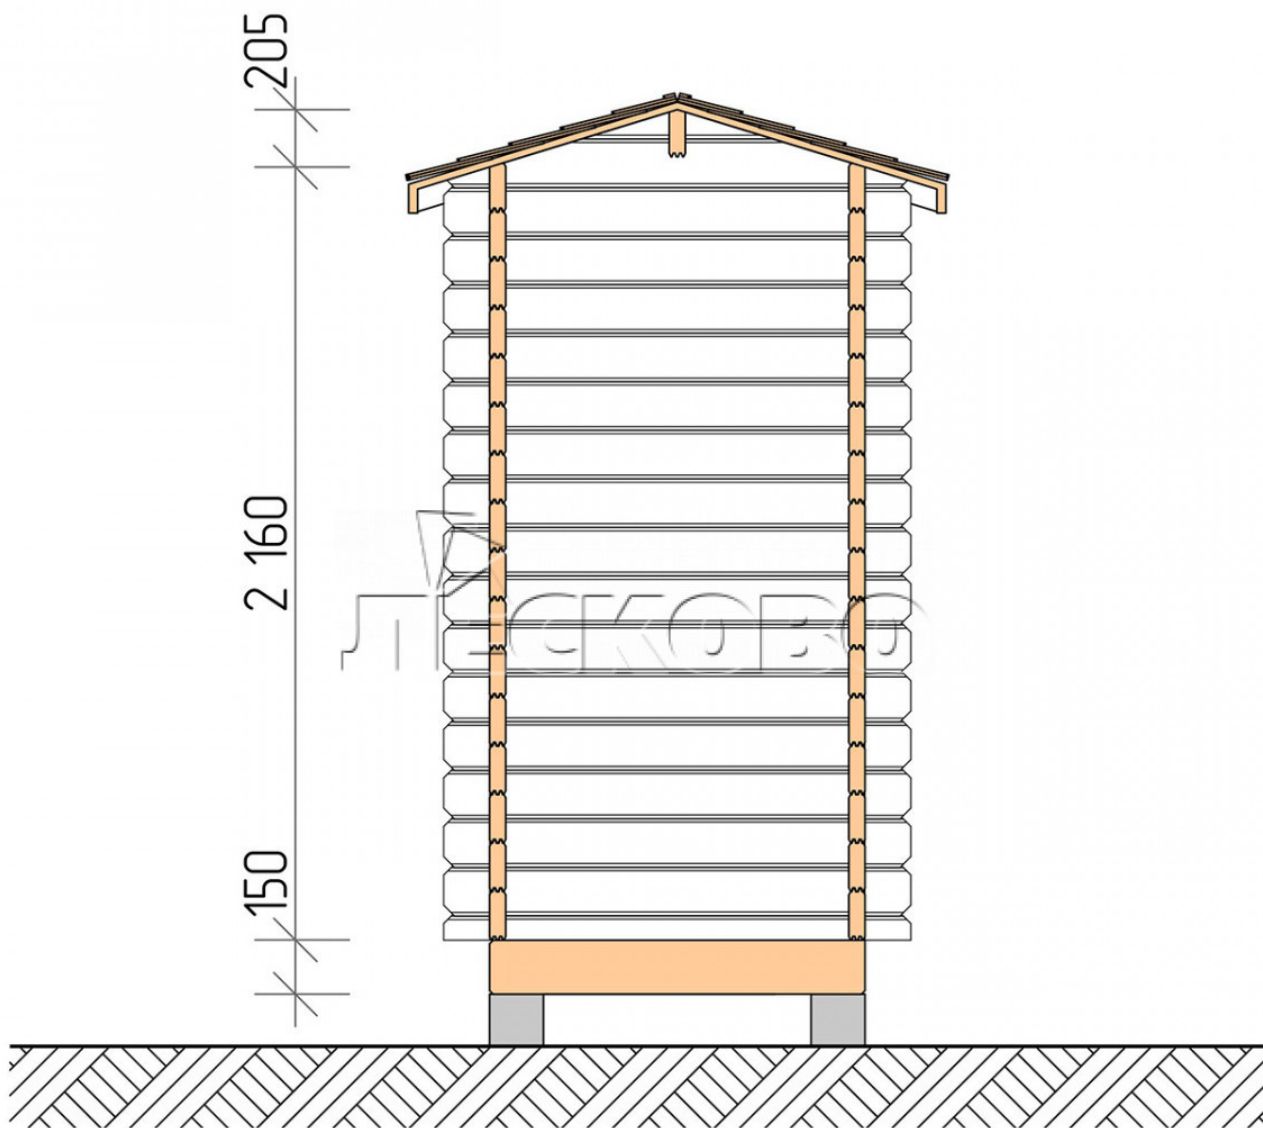

Outdoor toilet "HB" series 1.3×1.5

Project Dimensions

1.3 × 1.5 / 1.1 m²

Full house set

825 €

Timber

45 MM

65 MM
+ 196 €

Project planning

1 300

1 500

1.10
M²

Разрез

House Kit

- Wall kit: mini-chamber drying chamber 44 × 145 mm with bowls for the project;
- Logs, lower harness: board 45 × 145 mm chamber drying 10-12%;
- Floors: floorboard 35 mm, chamber drying;
- Ceiling: imitation of a bar 20 × 135 mm, chamber drying;
- Wooden windows, glass 4 mm, Single. Treatment with a colorless antiseptic. Hardware;
{{ attribute_windows }}
- Wooden doors;