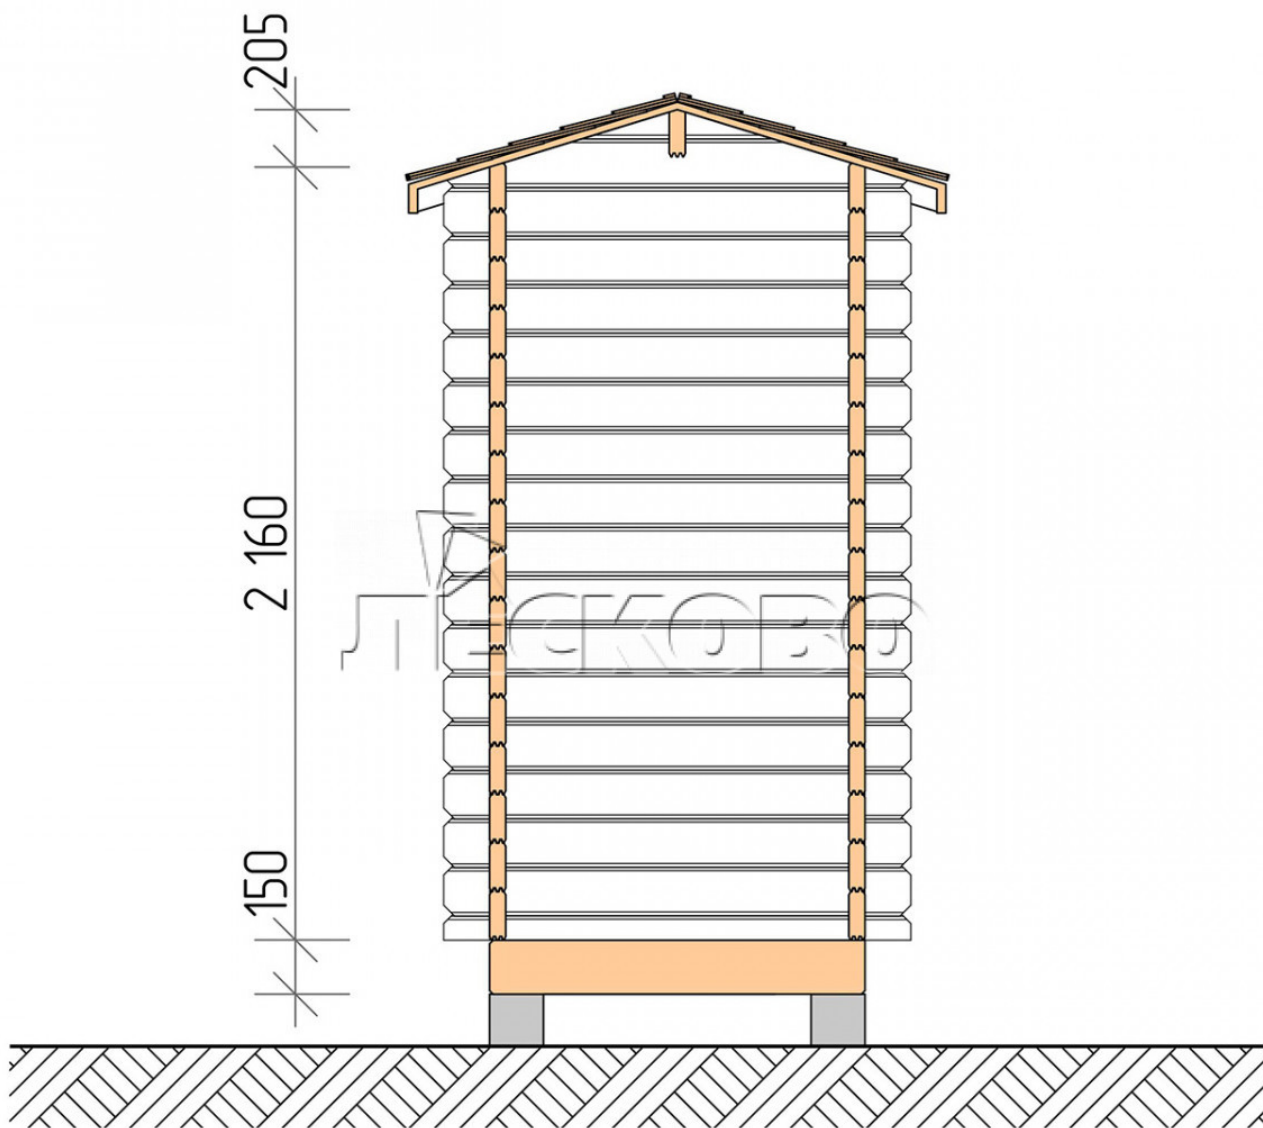

Outdoor toilet "HB" series 1.3×1.5

Project Dimensions

1.3 × 1.5 / 1.1 m²

Full house set

691 €

Timber

45 MM

65 MM
+ 165 €

Project planning

1 300

1 500

1.10
M²

Разрез

House Kit

- Wall kit: mini-chamber drying chamber 44 × 145 mm with bowls for the project;
- Logs, lower harness: board 45 × 145 mm chamber drying 10-12%;
- Floors: floorboard 35 mm, chamber drying;
- Ceiling: imitation of a bar 20 × 135 mm, chamber drying;
- Wooden windows, glass 4 mm, Single. Treatment with a colorless antiseptic. Hardware;
{{ attribute_windows }}
- Wooden doors;