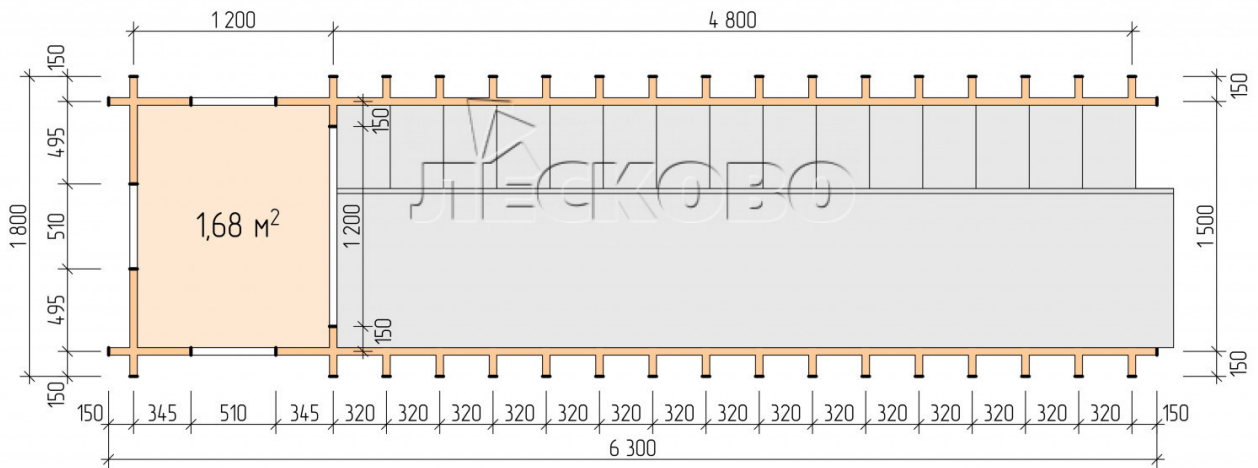

Children's wooden slide "DG-1"

Project Dimensions

6.3 × 1.8 / 13.9 m²

Full house set

1,636 €

Project planning

Разрез

House Kit

- Wall kit: mini-chamber drying chamber 44×145 mm with bowls for the project;
- Logs, lower harness: board 45×145 mm chamber drying 10-12%;
- Floors: floorboard 35 mm, chamber drying;
- Ceiling: imitation of a bar 20×135 mm, chamber drying;
- Platbands: dry planed board 20×100 mm;
- Roof: shingles;