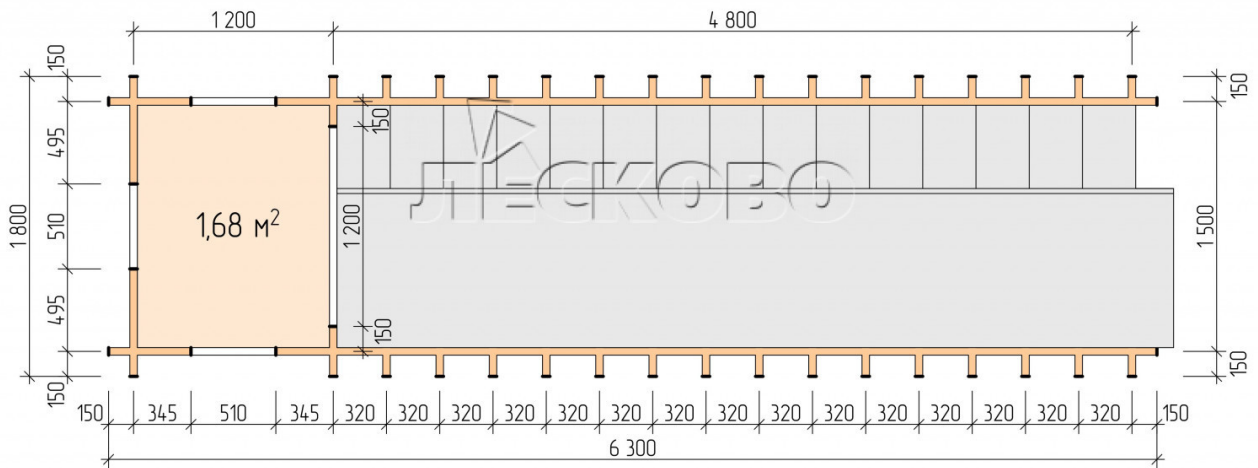

Children's wooden slide "DD-1"

Project Dimensions

6.3 × 1.8 / 13.9 m²

Full house set

1,886 €

Project planning

Разрез

House Kit

- Wall kit: mini-chamber drying chamber 44×145 mm with bowls for the project;
- Logs, lower harness: board 45×145 mm chamber drying 10-12%;
- Floors: floorboard 35 mm, chamber drying;
- Ceiling: imitation of a bar 20×135 mm, chamber drying;
- Platbands: dry planed board 20×100 mm;
- Roof: shingles;