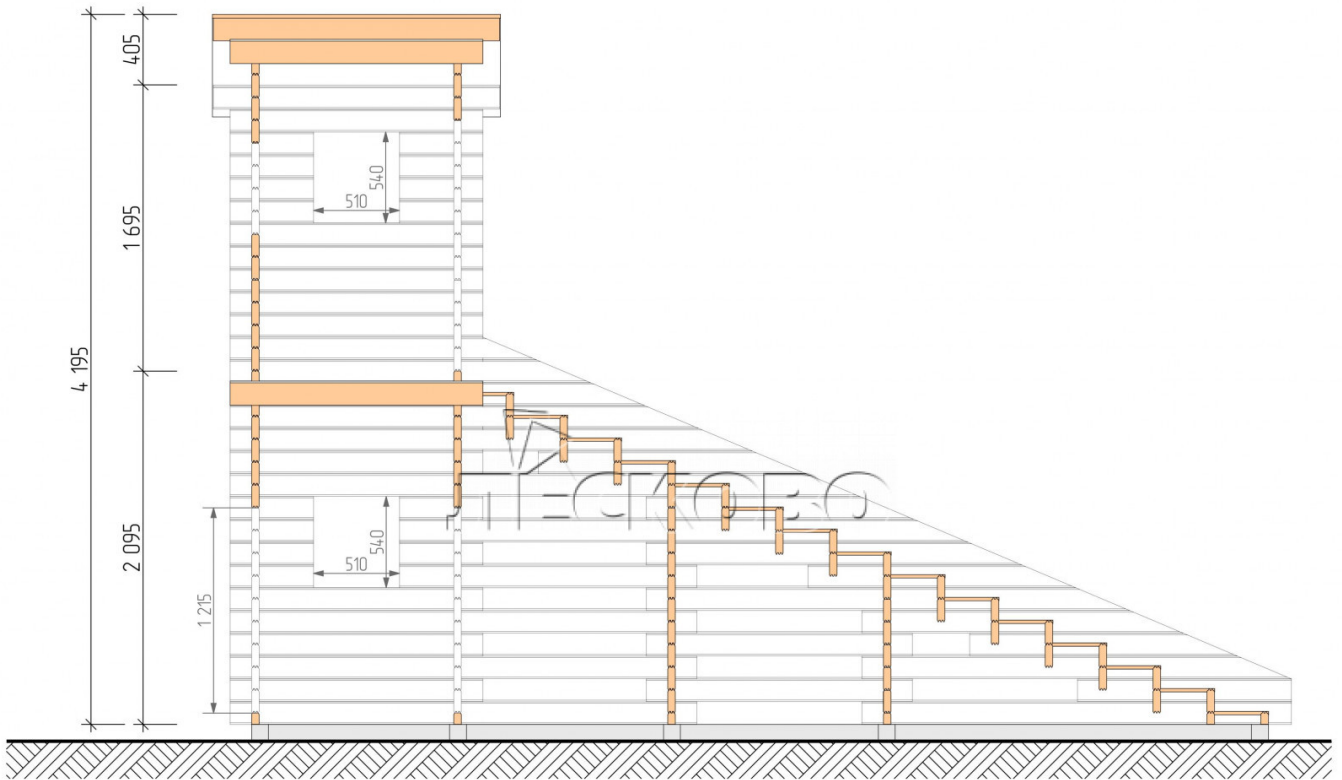

Children's wooden slide "DD-1"

Project Dimensions

6.3 × 1.8 / 13.9 m²

Full house set

1,886 €

Project planning

Разрез

House Kit

- Wall kit: mini-chamber drying chamber 44×145 mm with bowls for the project;
- Logs, lower harness: board 45×145 mm chamber drying 10-12%;
- Floors: floorboard 35 mm, chamber drying;
- Ceiling: imitation of a bar 20×135 mm, chamber drying;
- Platbands: dry planed board 20×100 mm;
- Roof: shingles;