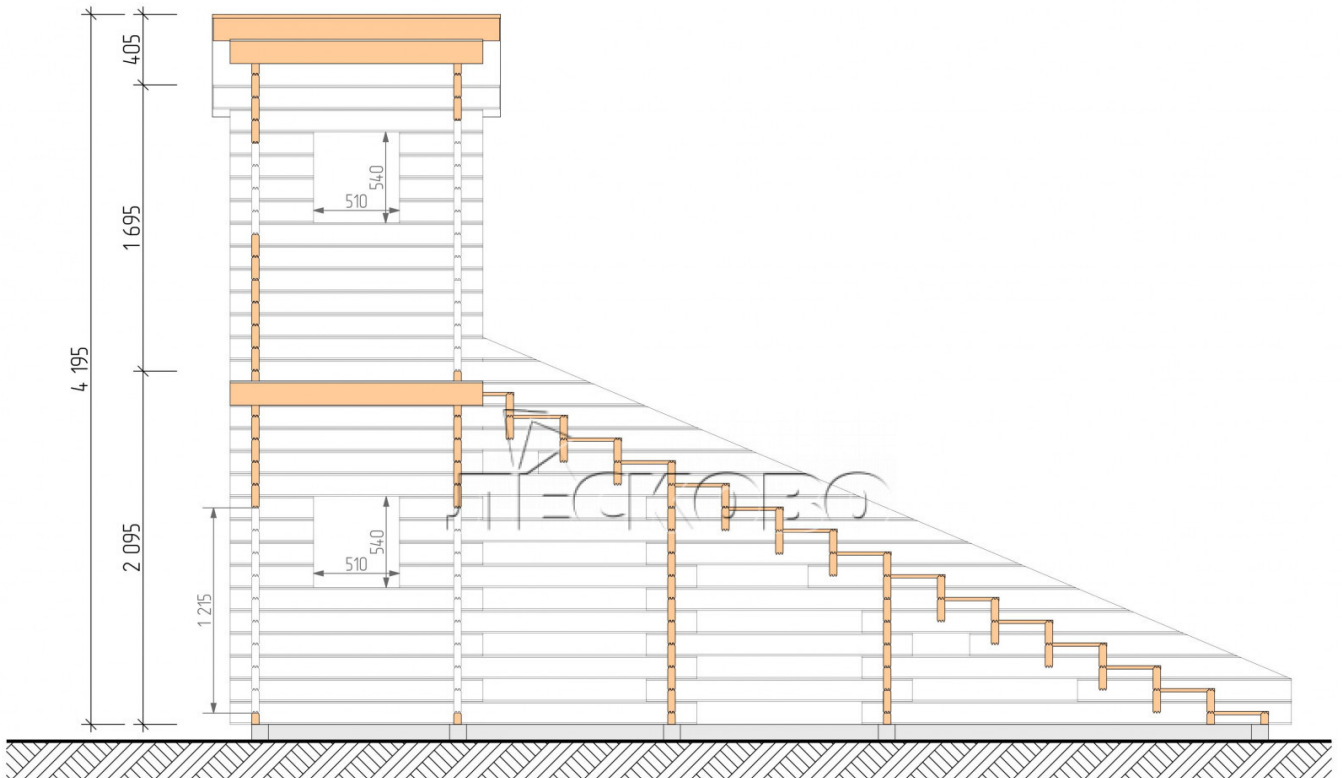

Children's wooden slide "DG-1"

Project Dimensions

6.3 × 1.8 / 13.9 m²

Full house set

1,636 €

Project planning

Разрез

House Kit

- Wall kit: mini-chamber drying chamber 44×145 mm with bowls for the project;
- Logs, lower harness: board 45×145 mm chamber drying 10-12%;
- Floors: floorboard 35 mm, chamber drying;
- Ceiling: imitation of a bar 20×135 mm, chamber drying;
- Platbands: dry planed board 20×100 mm;
- Roof: shingles;