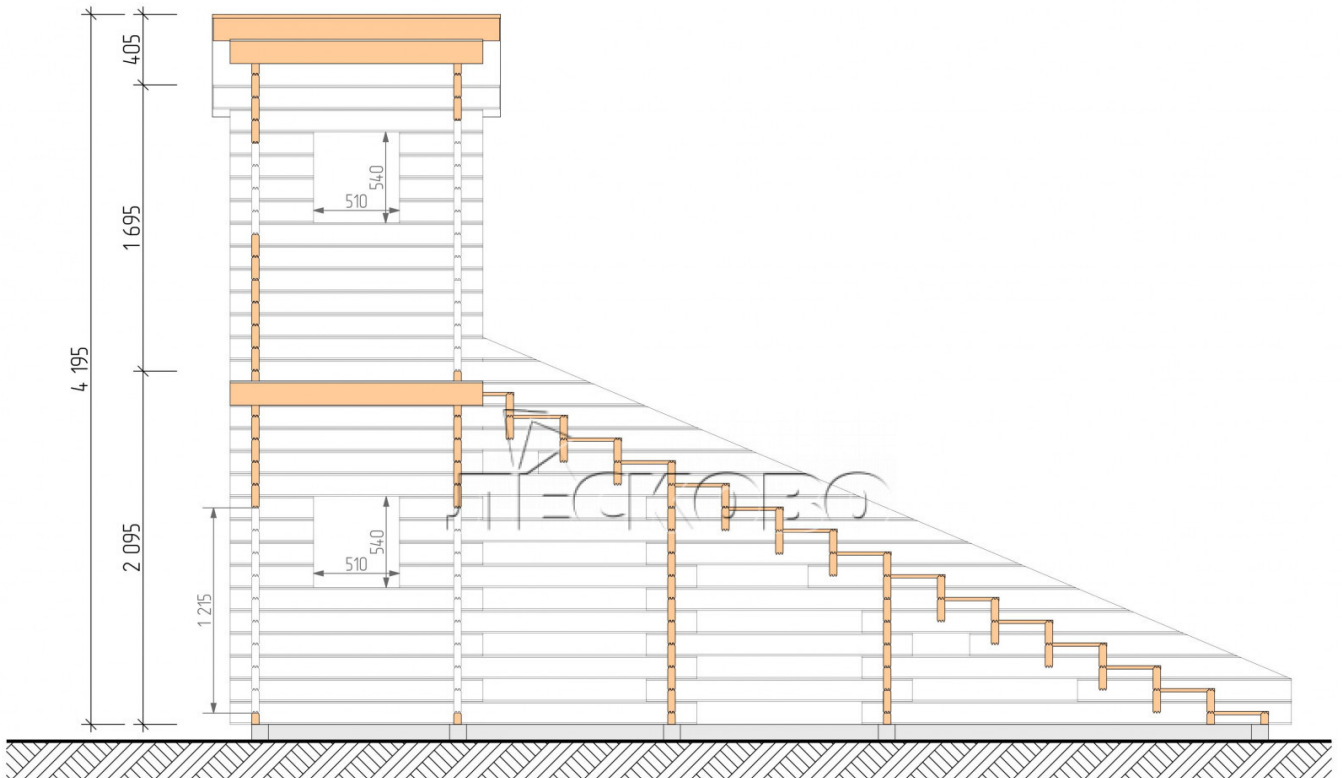

Children's wooden slide "DG-1"

Project Dimensions

6.3 × 1.8 / 13.9 m²

Full house set

1,722 €

Разрез

House Kit

- Wall kit: mini-chamber drying chamber 44×145 mm with bowls for the project;
- Logs, lower harness: board 45×145 mm chamber drying 10-12%;
- Floors: floorboard 35 mm, chamber drying;
- Ceiling: imitation of a bar 20×135 mm, chamber drying;
- Platbands: dry planed board 20×100 mm;
- Roof: shingles;

- Skirting board 35 mm.

+7 (4942) 499-770

156014, г. Кострома, ул. Базовая, д. 8