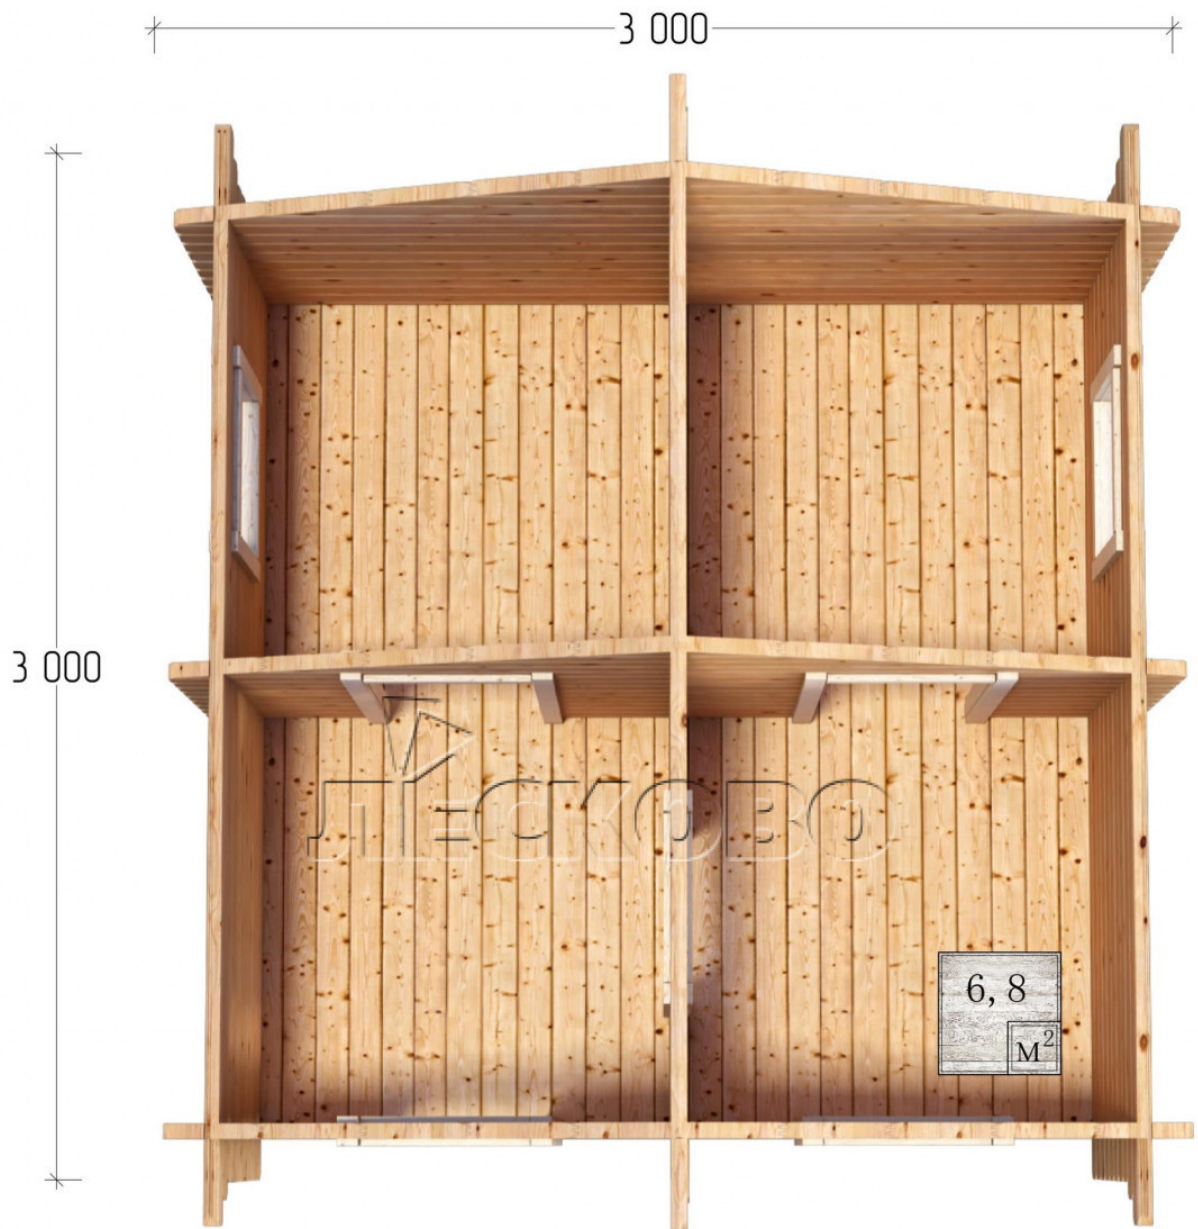

## Playhouse "DD" series 3x3

Project Dimensions

3 × 3 / 7.3 m<sup>2</sup>

Full house set

**1,665 €**

### Timber

45 MM

65 MM  
+ 482 €

### House Kit

- Wall kit: mini-chamber drying chamber 44 × 145 mm with bowls for the project;
- Logs, lower harness: board 45 × 145 mm chamber drying 10-12%;
- Floors: floorboard 35 mm, chamber drying;
- Ceiling: imitation of a bar 20 × 135 mm, chamber drying;
- Platbands: dry planed board 20 × 100 mm;
- Roof: shingles;