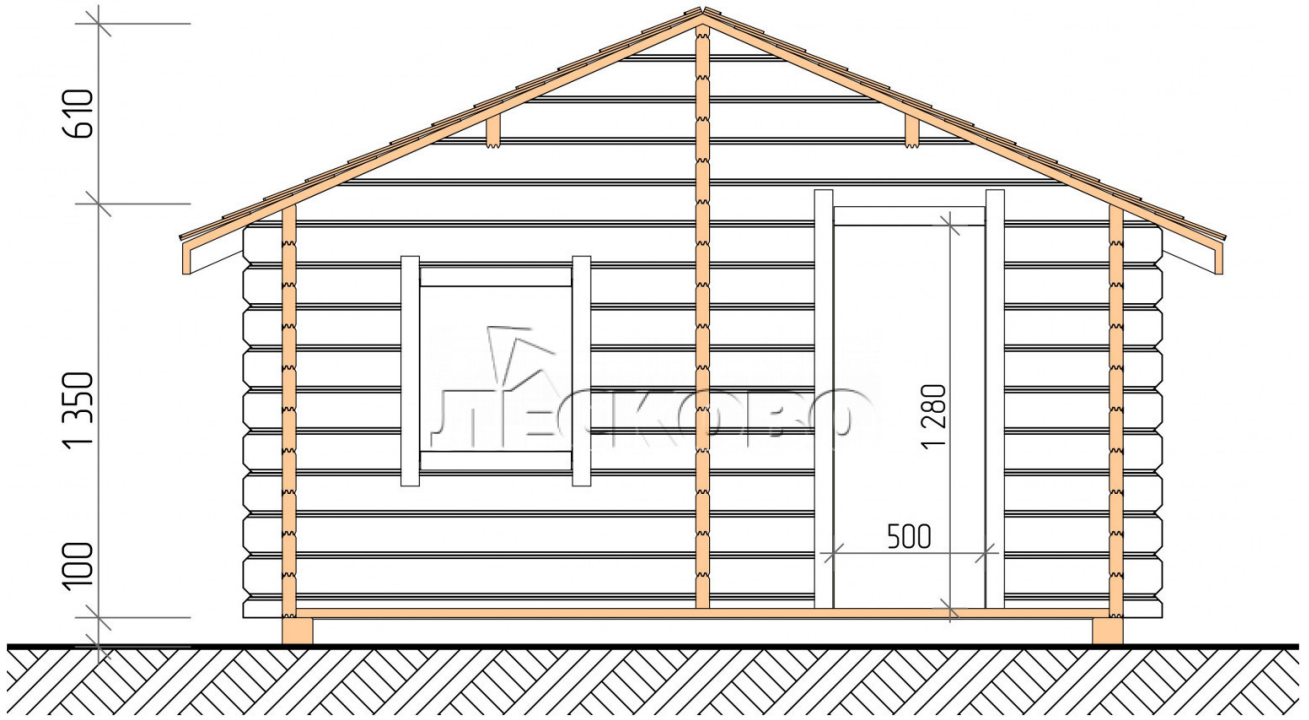

Playhouse "DD" series 3×3

Project Dimensions

3 × 3 / 7.3 m²

Full house set

1,380 €

Timber

45 MM

65 MM
+ 385 €

Project planning

Разрез

House Kit

- Wall kit: mini-chamber drying chamber 44 × 145 mm with bowls for the project;
- Logs, lower harness: board 45 × 145 mm chamber drying 10-12%;
- Floors: floorboard 35 mm, chamber drying;
- Ceiling: imitation of a bar 20 × 135 mm, chamber drying;
- Platbands: dry planed board 20 × 100 mm;
- Roof: shingles;