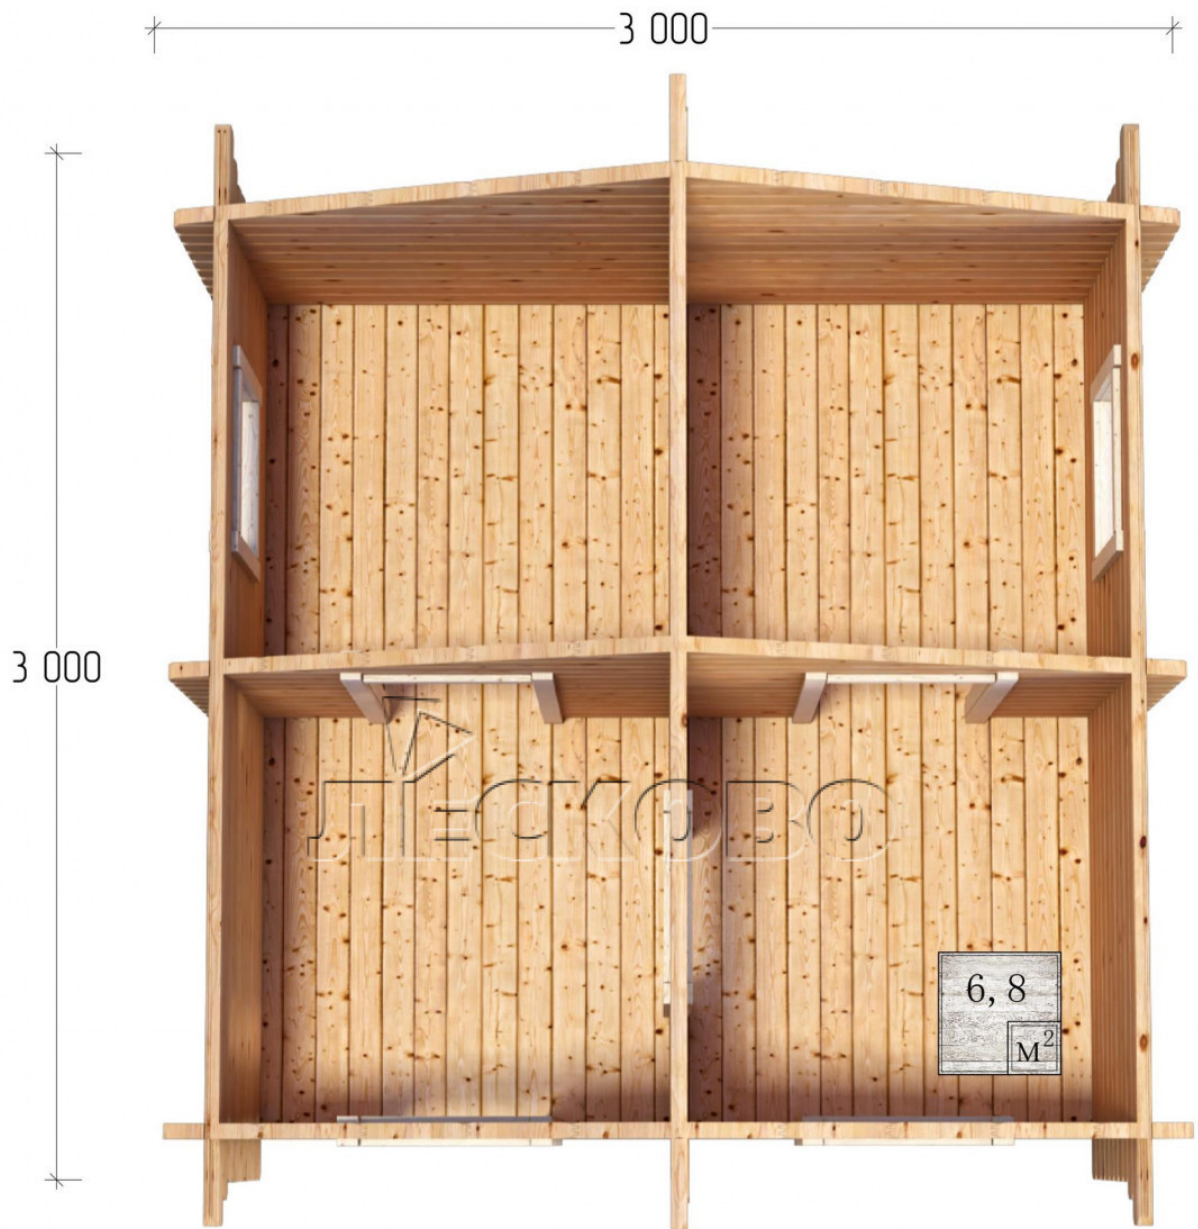

Playhouse "DD" series 3×3

Project Dimensions

3 × 3 / 7.3 m²

Full house set

1,380 €

Timber

45 MM

65 MM
+ 385 €

Project planning

Разрез

House Kit

- Wall kit: mini-chamber drying chamber 44 × 145 mm with bowls for the project;
- Logs, lower harness: board 45 × 145 mm chamber drying 10-12%;
- Floors: floorboard 35 mm, chamber drying;
- Ceiling: imitation of a bar 20 × 135 mm, chamber drying;
- Platbands: dry planed board 20 × 100 mm;
- Roof: shingles;