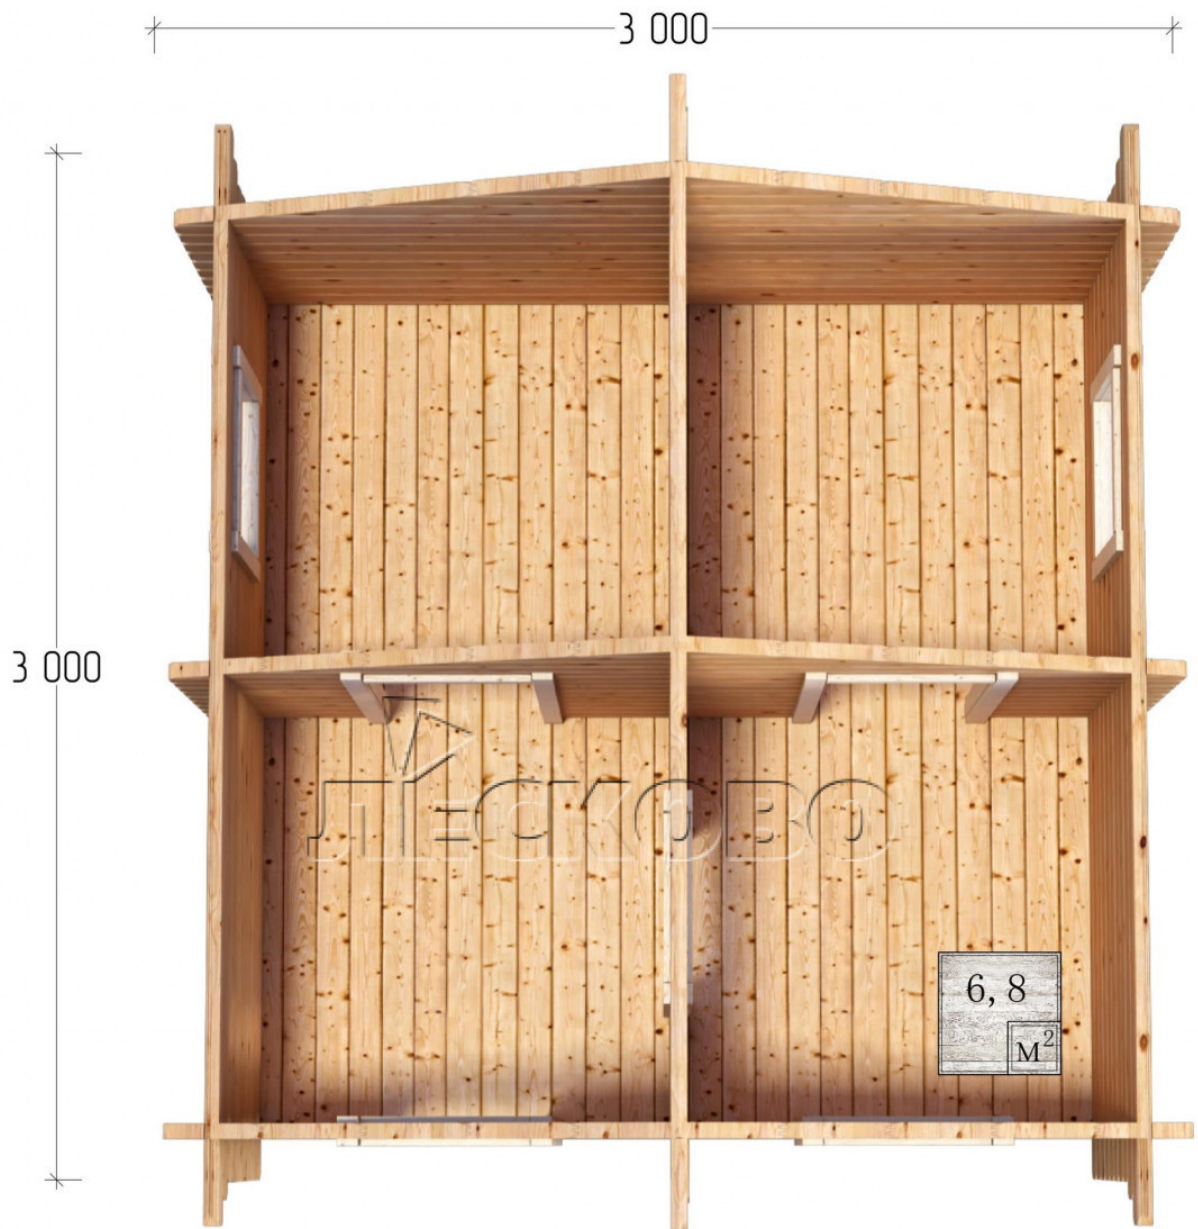

Playhouse "DD" series 3x3

Project Dimensions

3 × 3 / 7.3 m²

Full house set

1,453 €

Timber

45 MM

65 MM
+ 406 €

Project planning

Разрез

House Kit

- Wall kit: mini-chamber drying chamber 44 × 145 mm with bowls for the project;
- Logs, lower harness: board 45 × 145 mm chamber drying 10-12%;
- Floors: floorboard 35 mm, chamber drying;
- Ceiling: imitation of a bar 20 × 135 mm, chamber drying;
- Platbands: dry planed board 20 × 100 mm;
- Roof: shingles;