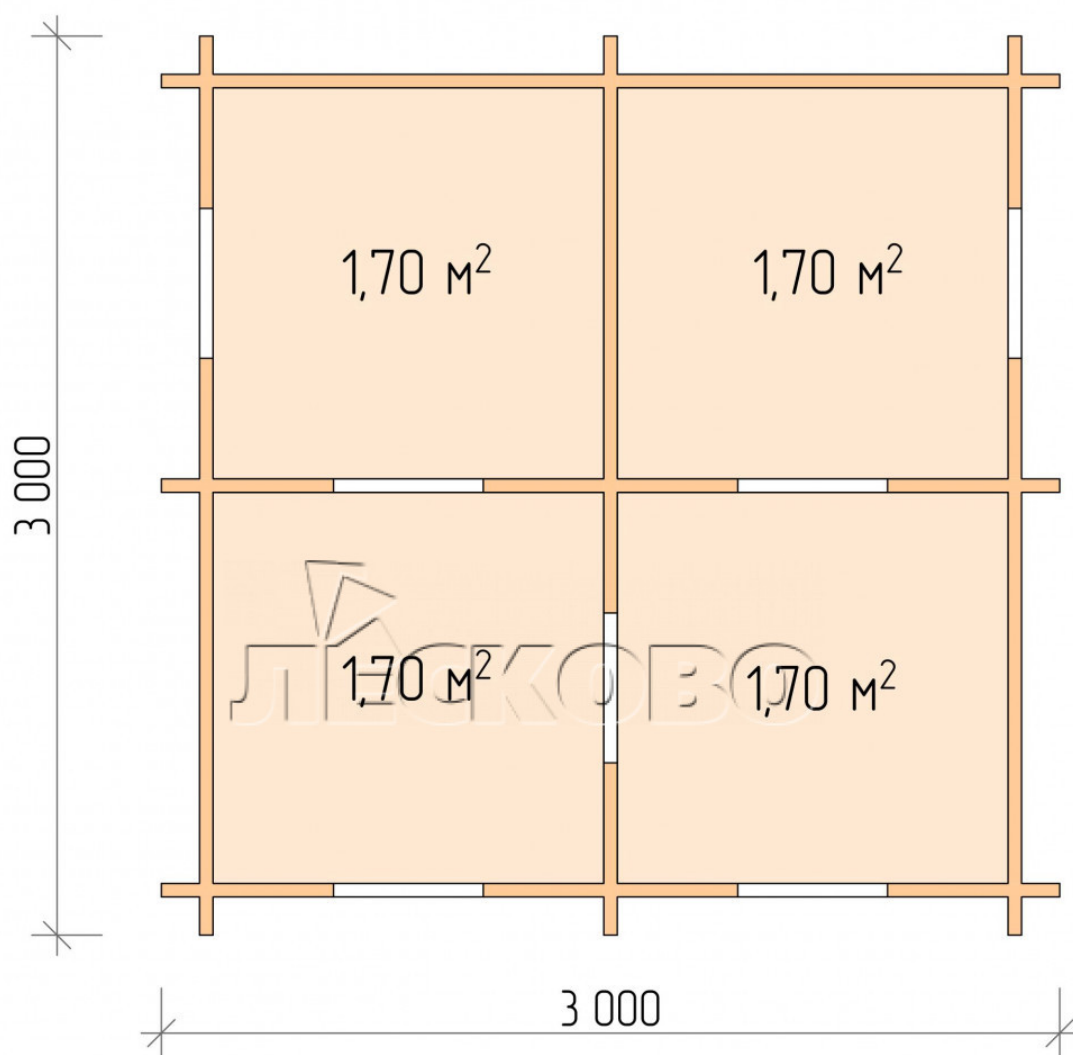

House Kit

- Wall kit: mini-chamber drying chamber 44 × 145 mm with bowls for the project;
- Logs, lower harness: board 45 × 145 mm chamber drying 10-12%;
- Floors: floorboard 35 mm, chamber drying;
- Ceiling: imitation of a bar 20 × 135 mm, chamber drying;
- Platbands: dry planed board 20 × 100 mm;
- Roof: shingles;