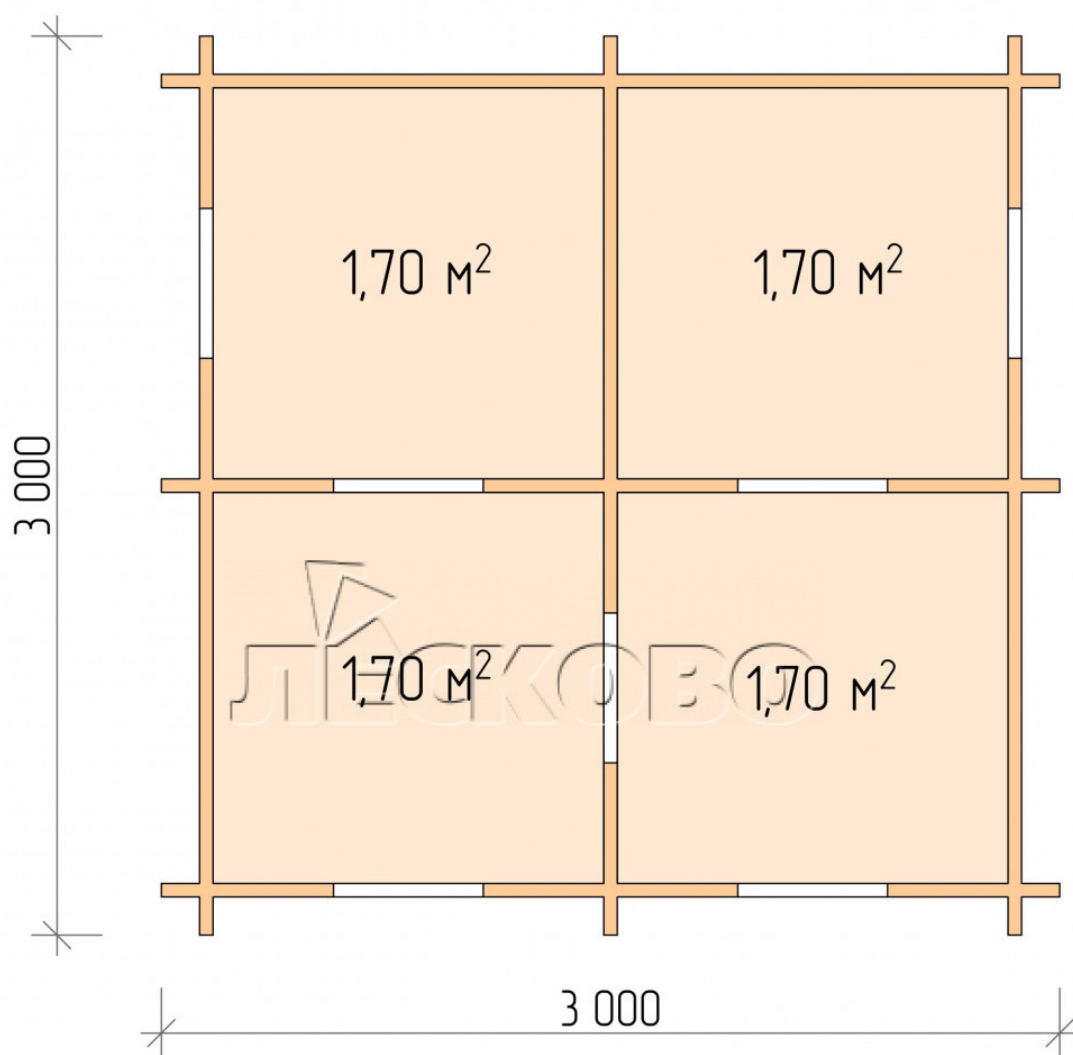

Playhouse "DD" series 3×3

Project Dimensions

3 × 3 / 7.3 m²

Full house set

1,380 €

Timber

45 MM

65 MM
+ 385 €

Project planning

Разрез

House Kit

- Wall kit: mini-chamber drying chamber 44 × 145 mm with bowls for the project;
- Logs, lower harness: board 45 × 145 mm chamber drying 10-12%;
- Floors: floorboard 35 mm, chamber drying;
- Ceiling: imitation of a bar 20 × 135 mm, chamber drying;
- Platbands: dry planed board 20 × 100 mm;
- Roof: shingles;