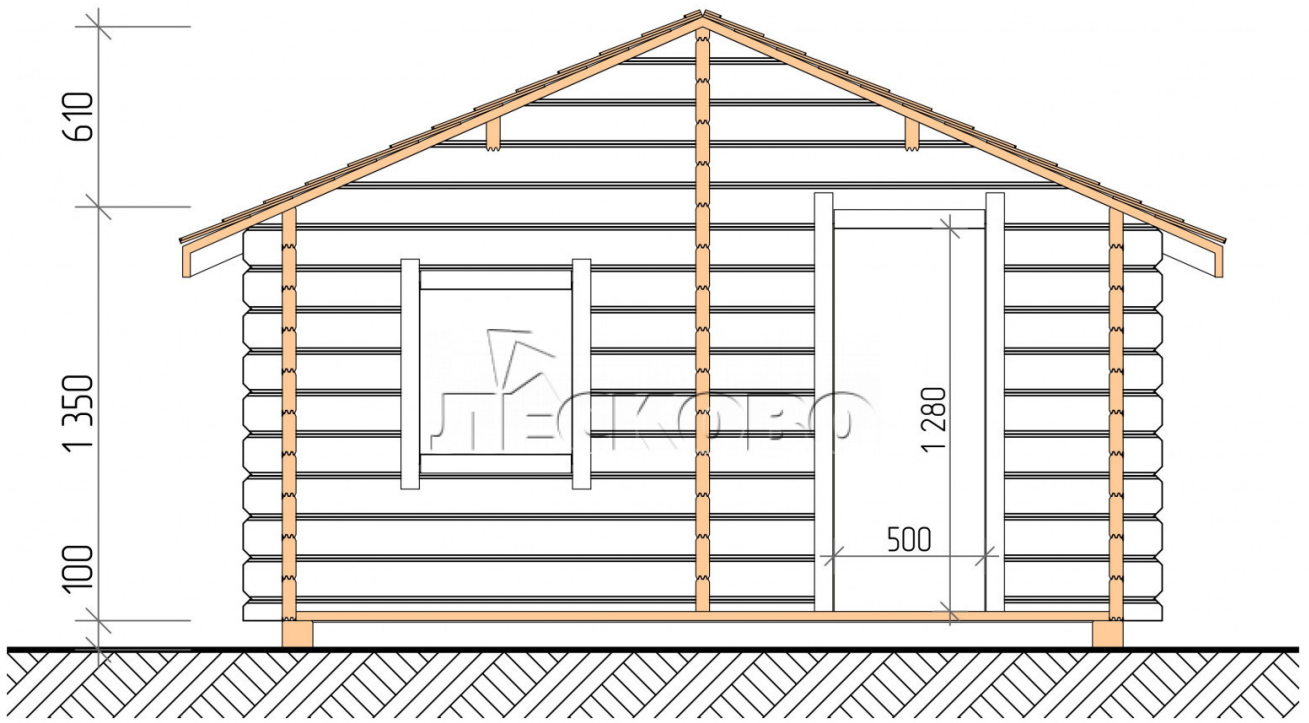

Playhouse "DD" series 3x3

Project Dimensions

3 × 3 / 7.3 m²

Full house set

1,453 €

Timber

45 MM

65 MM
+ 406 €

Project planning

Разрез

House Kit

- Wall kit: mini-chamber drying chamber 44 × 145 mm with bowls for the project;
- Logs, lower harness: board 45 × 145 mm chamber drying 10-12%;
- Floors: floorboard 35 mm, chamber drying;
- Ceiling: imitation of a bar 20 × 135 mm, chamber drying;
- Platbands: dry planed board 20 × 100 mm;
- Roof: shingles;