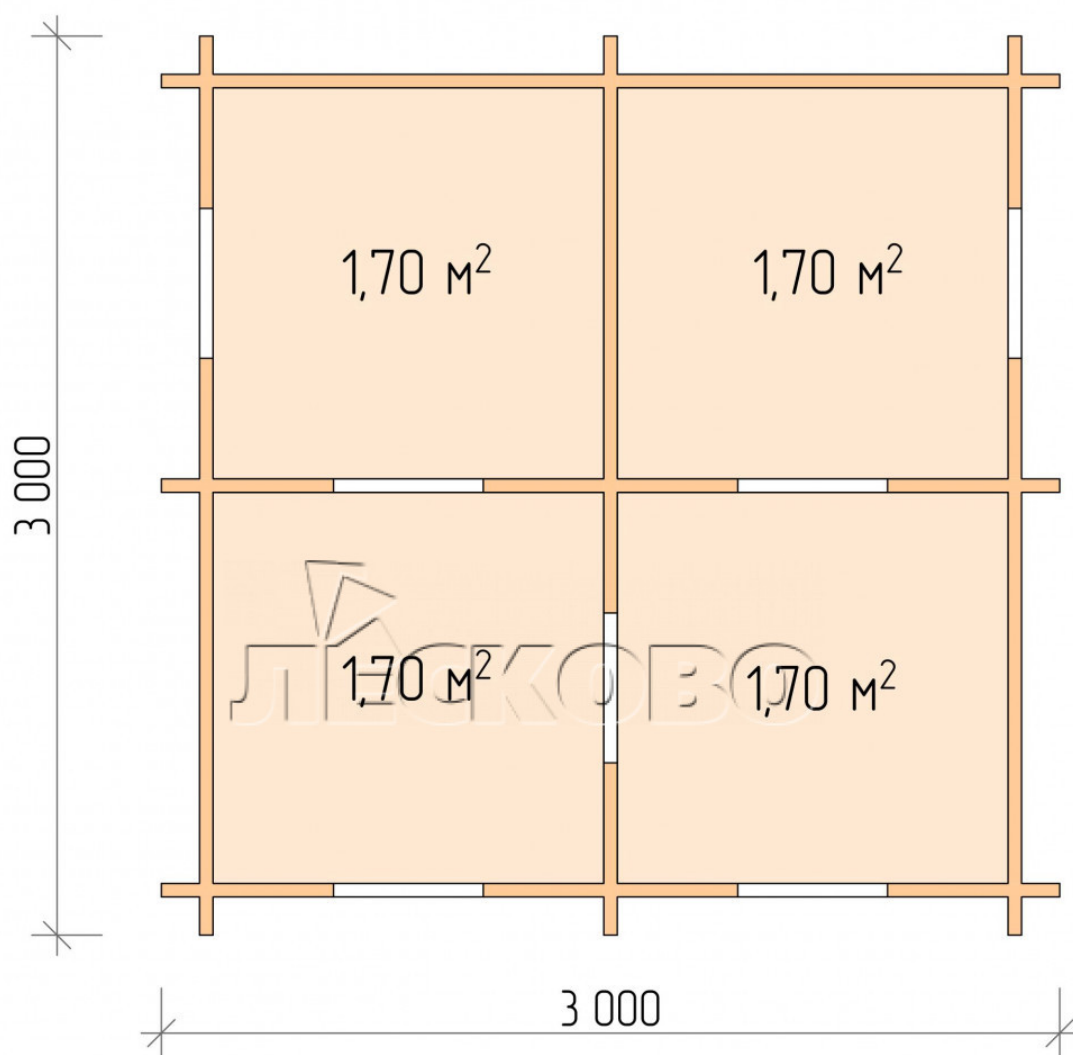

Playhouse "DD" series 3x3

Project Dimensions

3 × 3 / 7.3 m²

Full house set

1,453 €

Timber

45 MM

65 MM
+ 406 €

Project planning

Разрез

House Kit

- Wall kit: mini-chamber drying chamber 44 × 145 mm with bowls for the project;
- Logs, lower harness: board 45 × 145 mm chamber drying 10-12%;
- Floors: floorboard 35 mm, chamber drying;
- Ceiling: imitation of a bar 20 × 135 mm, chamber drying;
- Platbands: dry planed board 20 × 100 mm;
- Roof: shingles;