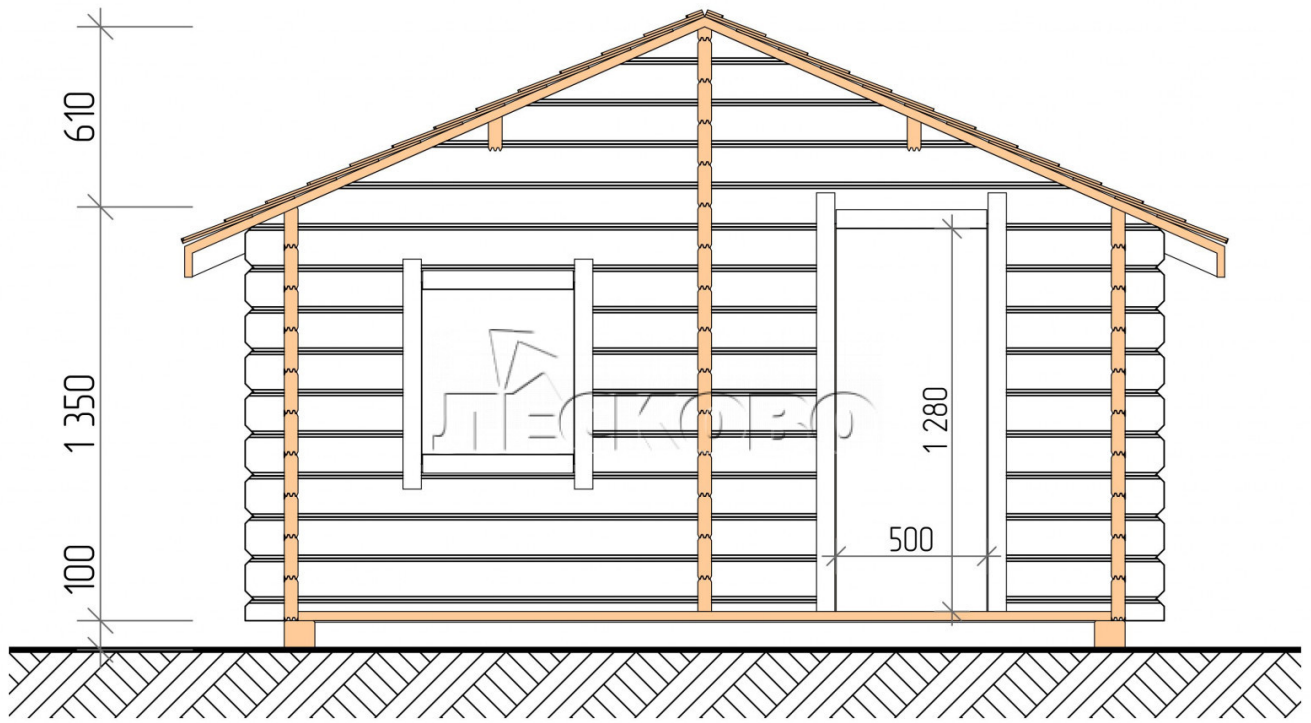

## Playhouse "DD" series 3x3

Project Dimensions

3 × 3 / 7.3 m<sup>2</sup>

Full house set

**1,665 €**

### Timber

45 MM

65 MM  
+ 482 €

# Разрез