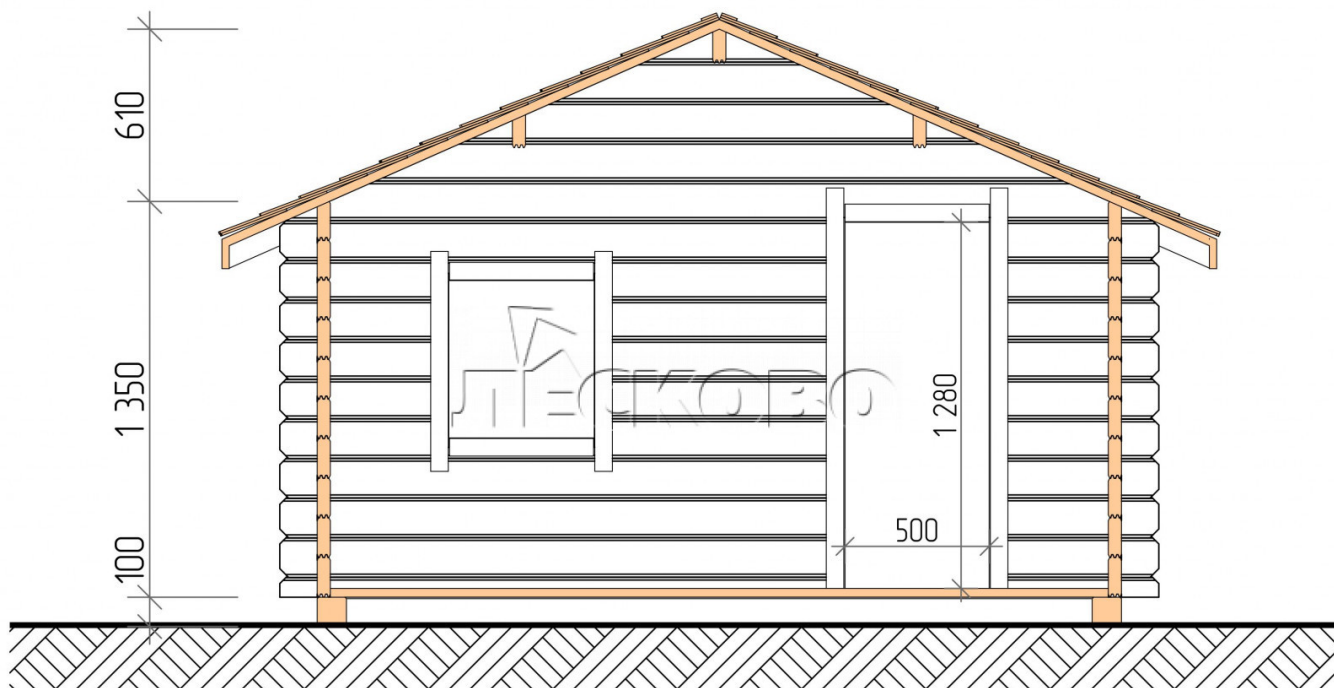

Playhouse "DD" series 3x2

Project Dimensions

3 × 2 / 4.6 m²

Full house set

1,031 €

Timber

45 MM

65 MM
+ 276 €

Project planning

3 000

2 000

4,39
M²

ТЕХНОЛО

Разрез

House Kit

- Wall kit: mini-chamber drying chamber 44 × 145 mm with bowls for the project;
- Logs, lower harness: board 45 × 145 mm chamber drying 10-12%;
- Floors: floorboard 35 mm, chamber drying;
- Ceiling: imitation of a bar 20 × 135 mm, chamber drying;
- Platbands: dry planed board 20 × 100 mm;
- Roof: shingles;