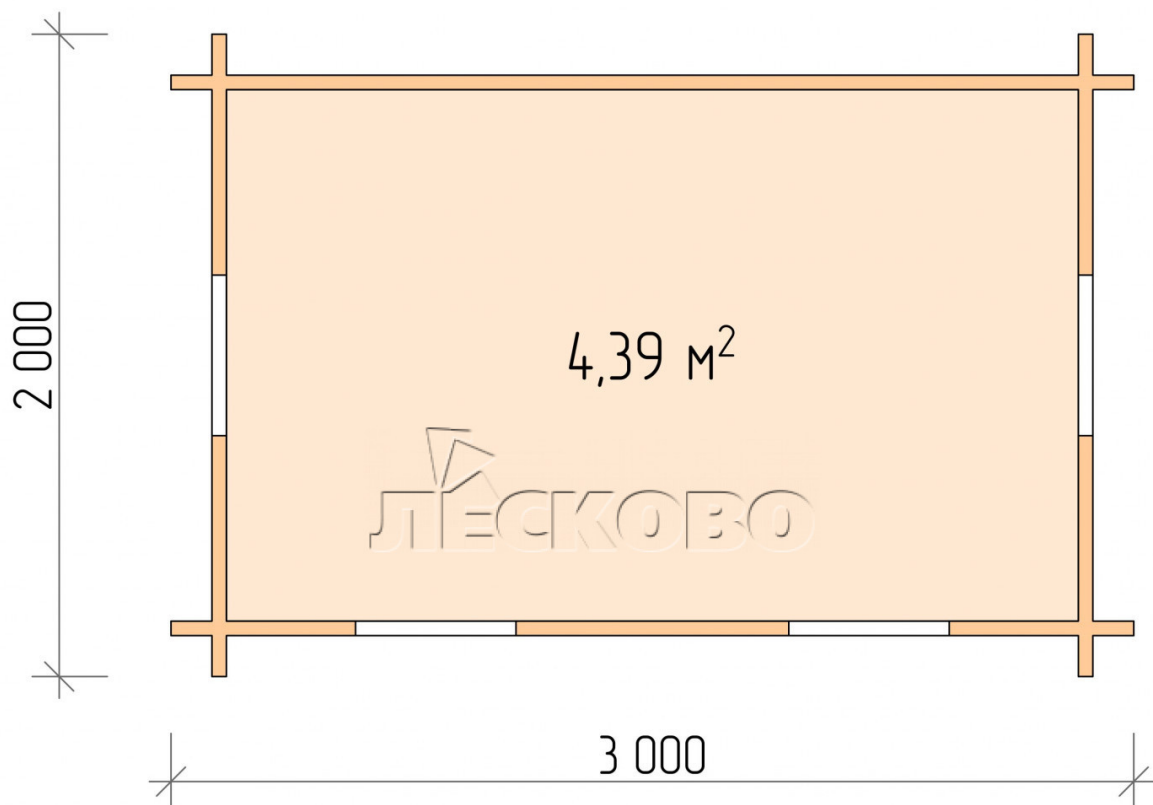

Playhouse "DD" series 3x2

Project Dimensions

3 × 2 / 4.6 m²

Full house set

1,031 €

Timber

45 MM

65 MM
+ 276 €

Project planning

3 000

2 000

4,39
M²

ТЕХНОЛО

Разрез

House Kit

- Wall kit: mini-chamber drying chamber 44 × 145 mm with bowls for the project;
- Logs, lower harness: board 45 × 145 mm chamber drying 10-12%;
- Floors: floorboard 35 mm, chamber drying;
- Ceiling: imitation of a bar 20 × 135 mm, chamber drying;
- Platbands: dry planed board 20 × 100 mm;
- Roof: shingles;

- Skirting board 35 mm.

+7 (4942) 499-770

156014, г. Кострома, ул. Базовая, д. 8