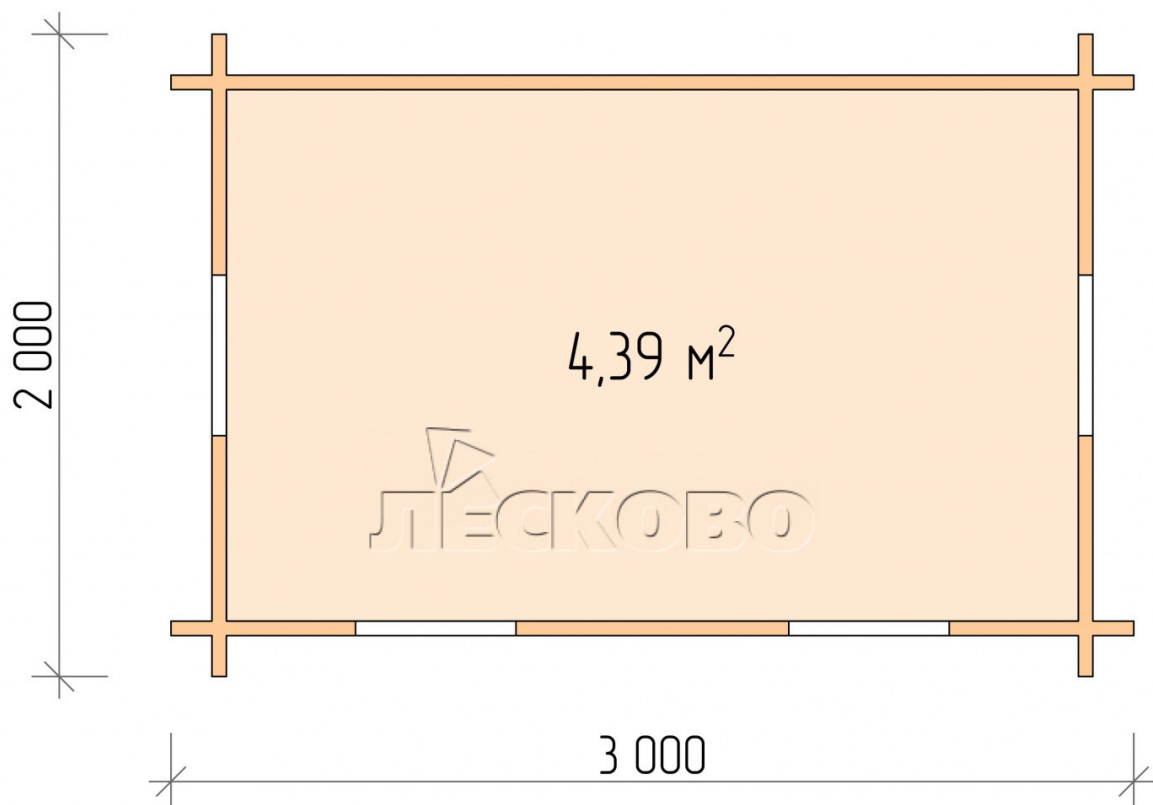

Playhouse "DD" series 3x2

Project Dimensions

3 × 2 / 4.6 m²

Full house set

841 €

Timber

45 MM

65 MM
+ 217 €

Project planning

3 000

2 000

4,39
M²

ТЕХНОЛО

Разрез

House Kit

- Wall kit: mini-chamber drying chamber 44 × 145 mm with bowls for the project;
- Logs, lower harness: board 45 × 145 mm chamber drying 10-12%;
- Floors: floorboard 35 mm, chamber drying;
- Ceiling: imitation of a bar 20 × 135 mm, chamber drying;
- Platbands: dry planed board 20 × 100 mm;
- Roof: shingles;

- Skirting board 35 mm.

+7 (4942) 499-770

156014, г. Кострома, ул. Базовая, д. 8