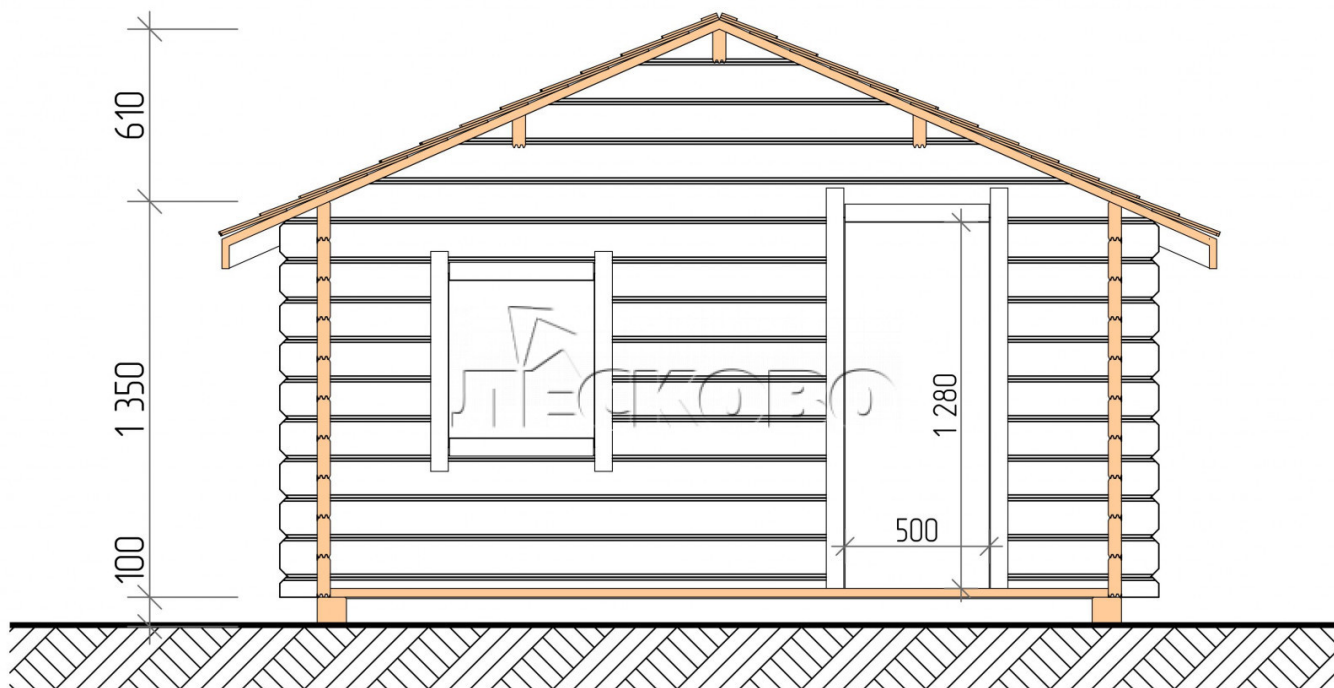

Playhouse "DD" series 3x2

Project Dimensions

3 × 2 / 4.6 m²

Full house set

841 €

Timber

45 MM

65 MM
+ 217 €

Project planning

3 000

2 000

4,39
M²

ТЕХНОЛО

Разрез

House Kit

- Wall kit: mini-chamber drying chamber 44 × 145 mm with bowls for the project;
- Logs, lower harness: board 45 × 145 mm chamber drying 10-12%;
- Floors: floorboard 35 mm, chamber drying;
- Ceiling: imitation of a bar 20 × 135 mm, chamber drying;
- Platbands: dry planed board 20 × 100 mm;
- Roof: shingles;