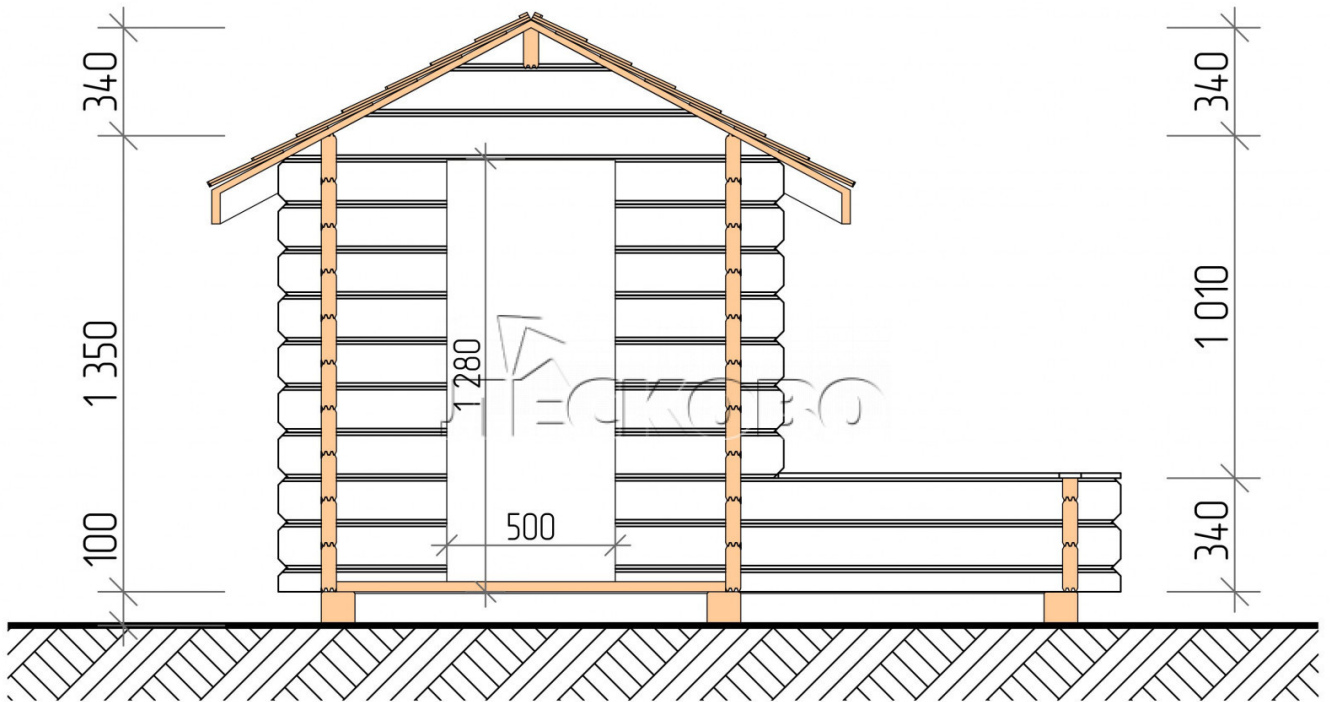

Playhouse "DD" series 2.5×1.5

Project Dimensions

2.5 × 1.5 / 1.4 m²

Full house set

504 €

Timber

45 MM

65 MM
+ 139 €

Project planning

1 000 1 500

2 500

Разрез

House Kit

- Wall kit: mini-chamber drying chamber 44 × 145 mm with bowls for the project;
- Logs, lower harness: board 45 × 145 mm chamber drying 10-12%;
- Floors: floorboard 35 mm, chamber drying;
- Ceiling: imitation of a bar 20 × 135 mm, chamber drying;
- Platbands: dry planed board 20 × 100 mm;
- Roof: shingles;