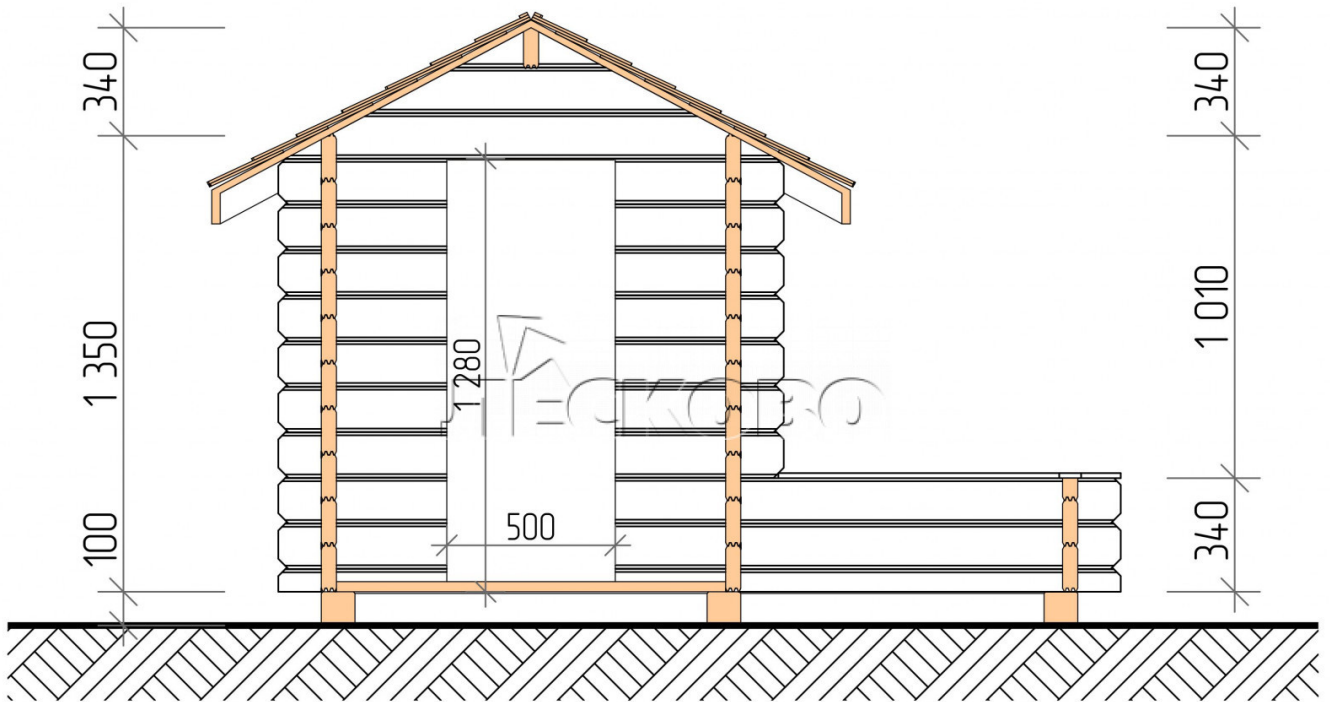

Playhouse "DD" series 2.5×1.5

Project Dimensions

2.5 × 1.5 / 1.4 m²

Full house set

478 €

Timber

45 MM

65 MM
+ 132 €

Project planning

1 000 1 500

1 500

2 500

Разрез

House Kit

- Wall kit: mini-chamber drying chamber 44 × 145 mm with bowls for the project;
- Logs, lower harness: board 45 × 145 mm chamber drying 10-12%;
- Floors: floorboard 35 mm, chamber drying;
- Ceiling: imitation of a bar 20 × 135 mm, chamber drying;
- Platbands: dry planed board 20 × 100 mm;
- Roof: shingles;