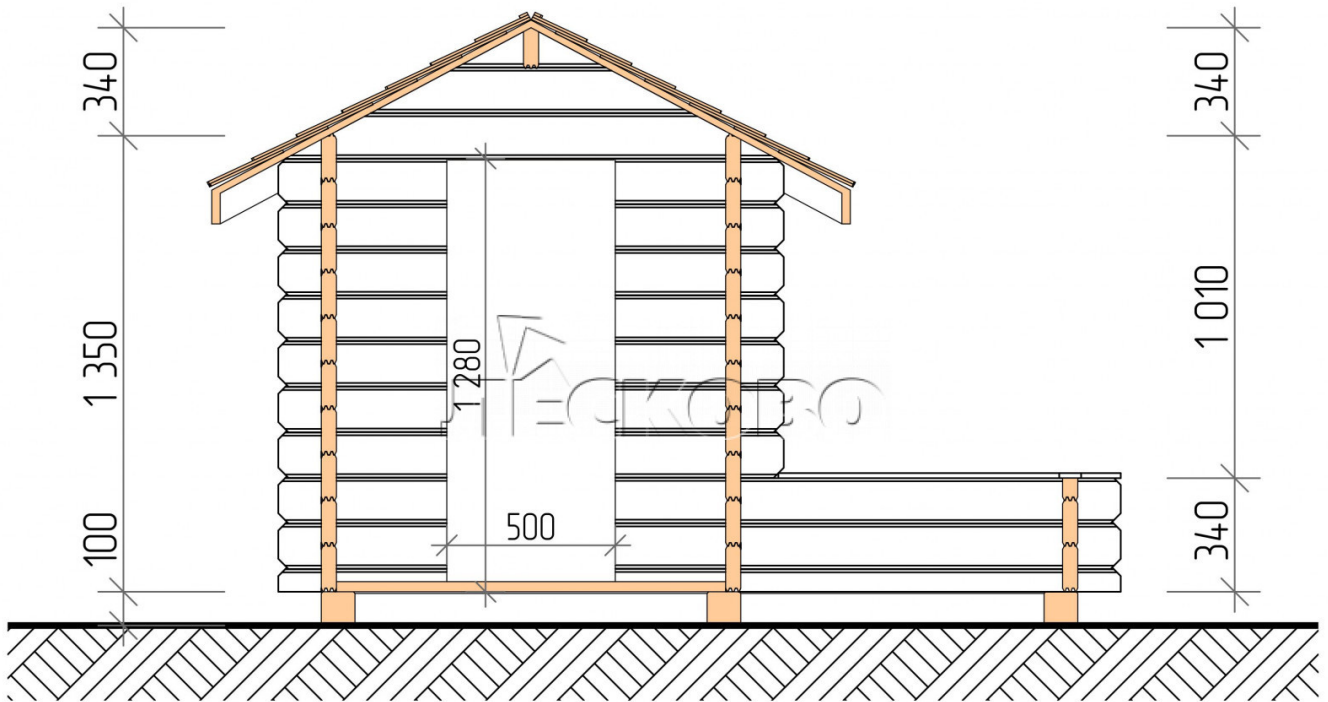

Playhouse "DD" series 2.5×1.5

Project Dimensions

2.5 × 1.5 / 1.4 m²

Full house set

575 €

Timber

45 MM

65 MM
+ 165 €

Project planning

1 000 1 500

2 500

Разрез

House Kit

- Wall kit: mini-chamber drying chamber 44 × 145 mm with bowls for the project;
- Logs, lower harness: board 45 × 145 mm chamber drying 10-12%;
- Floors: floorboard 35 mm, chamber drying;
- Ceiling: imitation of a bar 20 × 135 mm, chamber drying;
- Platbands: dry planed board 20 × 100 mm;
- Roof: shingles;