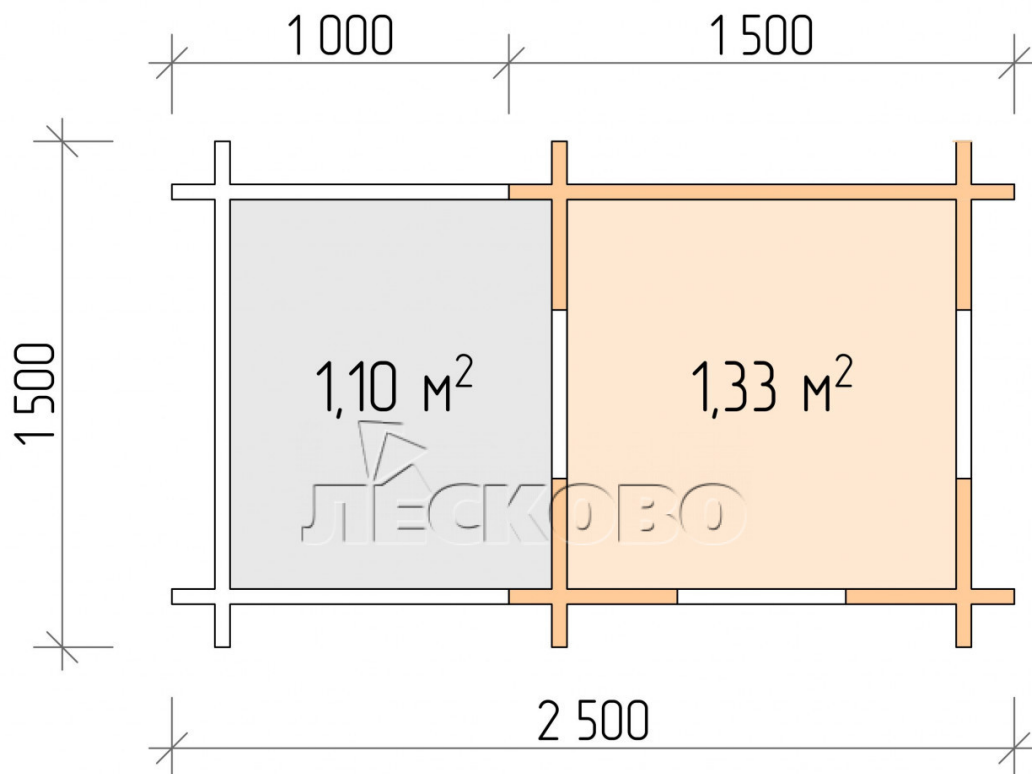

Playhouse "DD" series 2.5×1.5

Project Dimensions

2.5 × 1.5 / 1.4 m²

Full house set

575 €

Timber

45 MM

65 MM
+ 165 €

Project planning

1 000 1 500

2 500

Разрез

House Kit

- Wall kit: mini-chamber drying chamber 44 × 145 mm with bowls for the project;
- Logs, lower harness: board 45 × 145 mm chamber drying 10-12%;
- Floors: floorboard 35 mm, chamber drying;
- Ceiling: imitation of a bar 20 × 135 mm, chamber drying;
- Platbands: dry planed board 20 × 100 mm;
- Roof: shingles;