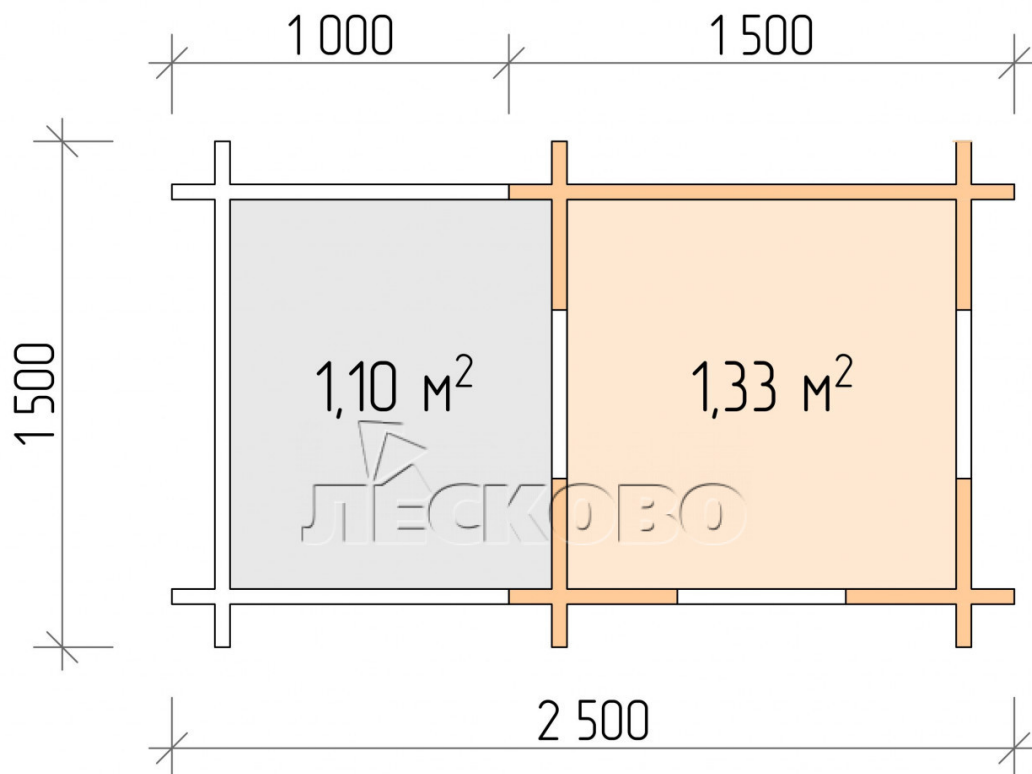

Playhouse "DD" series 2.5×1.5

Project Dimensions

2.5 × 1.5 / 1.4 m²

Full house set

504 €

Timber

45 MM

65 MM
+ 139 €

Project planning

1 000 1 500

2 500

Разрез

House Kit

- Wall kit: mini-chamber drying chamber 44 × 145 mm with bowls for the project;
- Logs, lower harness: board 45 × 145 mm chamber drying 10-12%;
- Floors: floorboard 35 mm, chamber drying;
- Ceiling: imitation of a bar 20 × 135 mm, chamber drying;
- Platbands: dry planed board 20 × 100 mm;
- Roof: shingles;