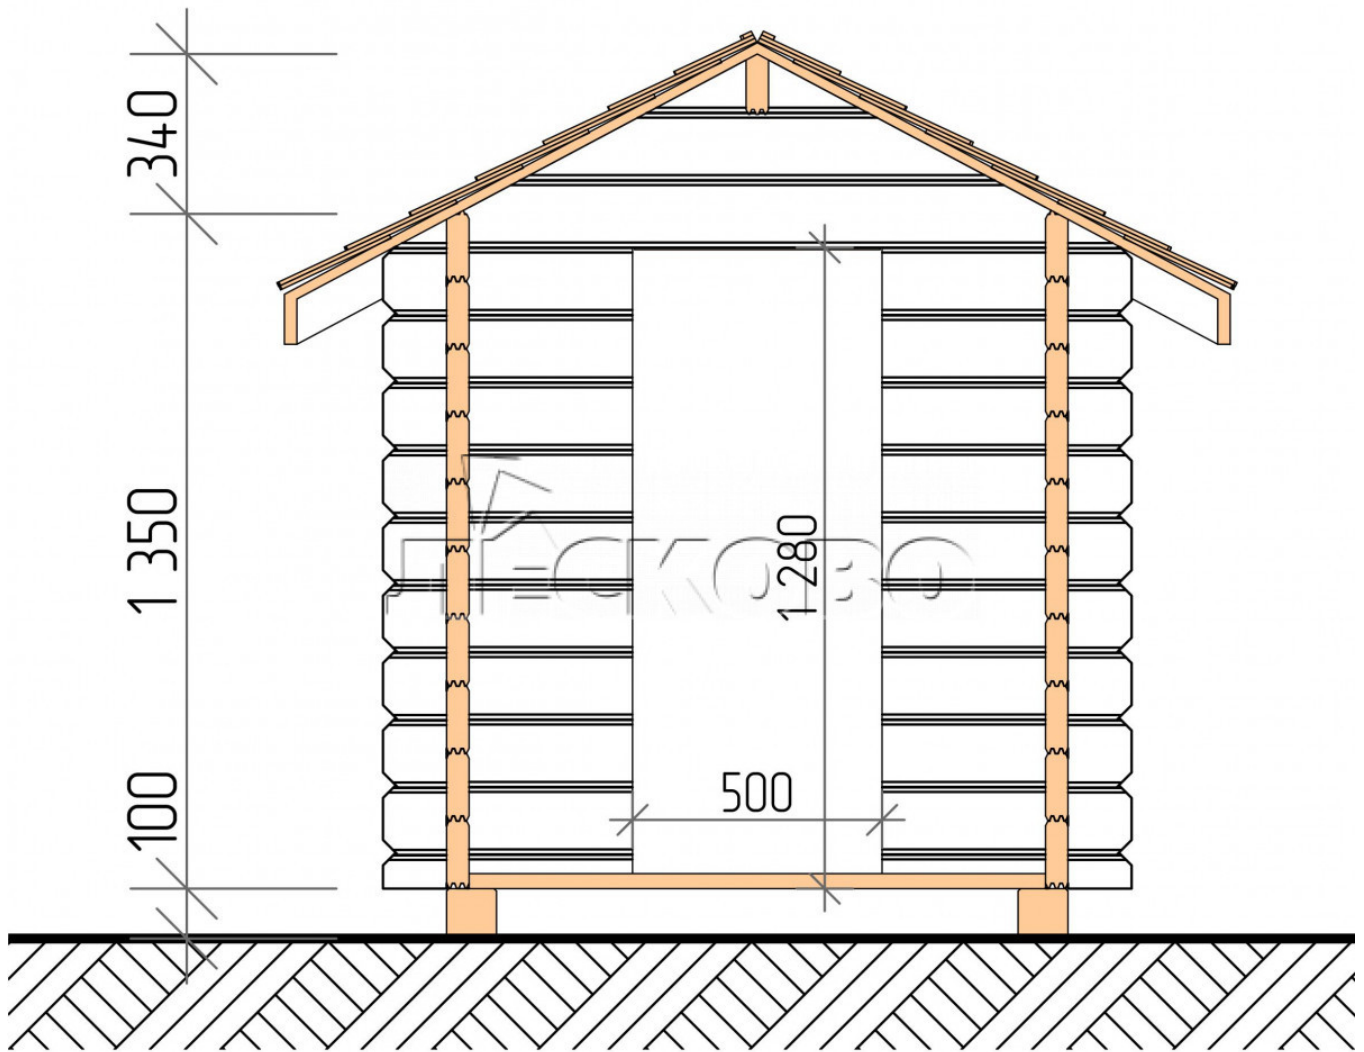

Playhouse "DD" series 1.5x3

Project Dimensions

1.5 × 3 / 3.2 m²

Full house set

921 €

Timber

45 MM

65 MM
+ 226 €

Project planning

Разрез

House Kit

- Wall kit: mini-chamber drying chamber 44 × 145 mm with bowls for the project;
- Logs, lower harness: board 45 × 145 mm chamber drying 10-12%;
- Floors: floorboard 35 mm, chamber drying;
- Ceiling: imitation of a bar 20 × 135 mm, chamber drying;
- Platbands: dry planed board 20 × 100 mm;
- Roof: shingles;