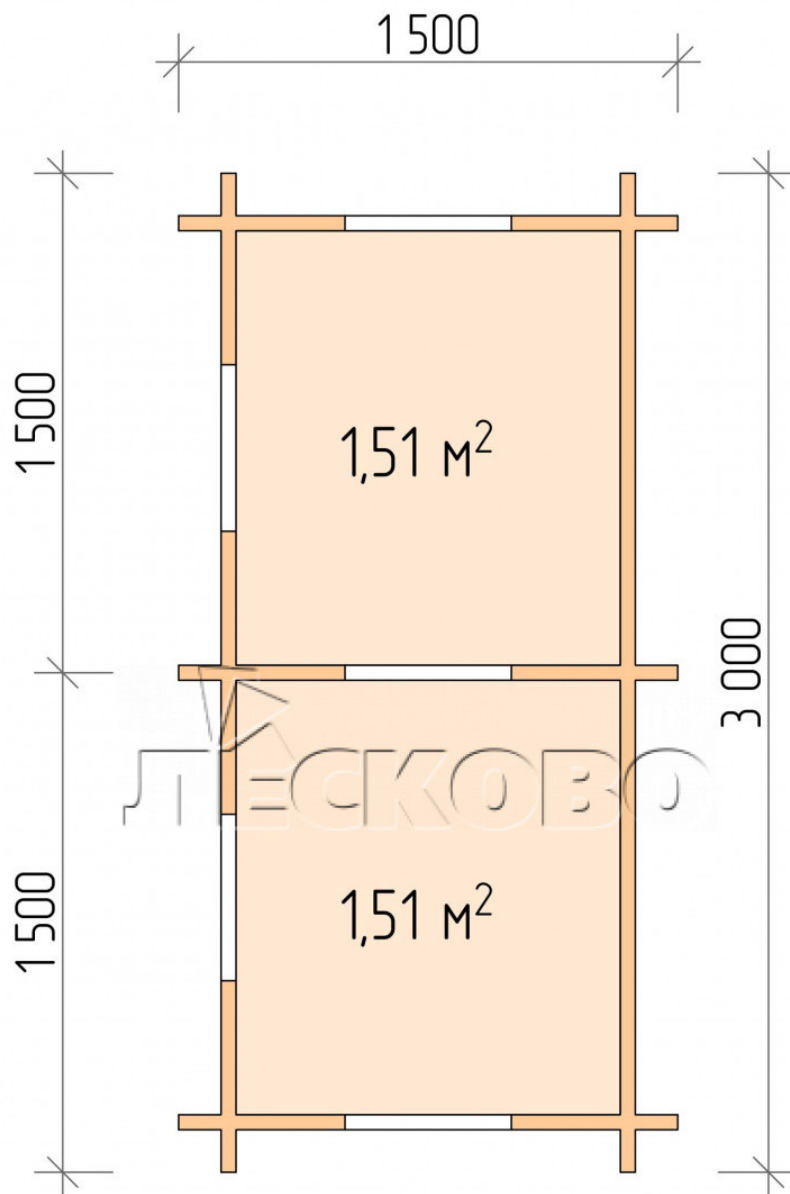

Playhouse "DD" series 1.5x3

Project Dimensions

1.5 × 3 / 3.2 m²

Full house set

921 €

Timber

45 MM

65 MM
+ 226 €

Project planning

Разрез

House Kit

- Wall kit: mini-chamber drying chamber 44 × 145 mm with bowls for the project;
- Logs, lower harness: board 45 × 145 mm chamber drying 10-12%;
- Floors: floorboard 35 mm, chamber drying;
- Ceiling: imitation of a bar 20 × 135 mm, chamber drying;
- Platbands: dry planed board 20 × 100 mm;
- Roof: shingles;