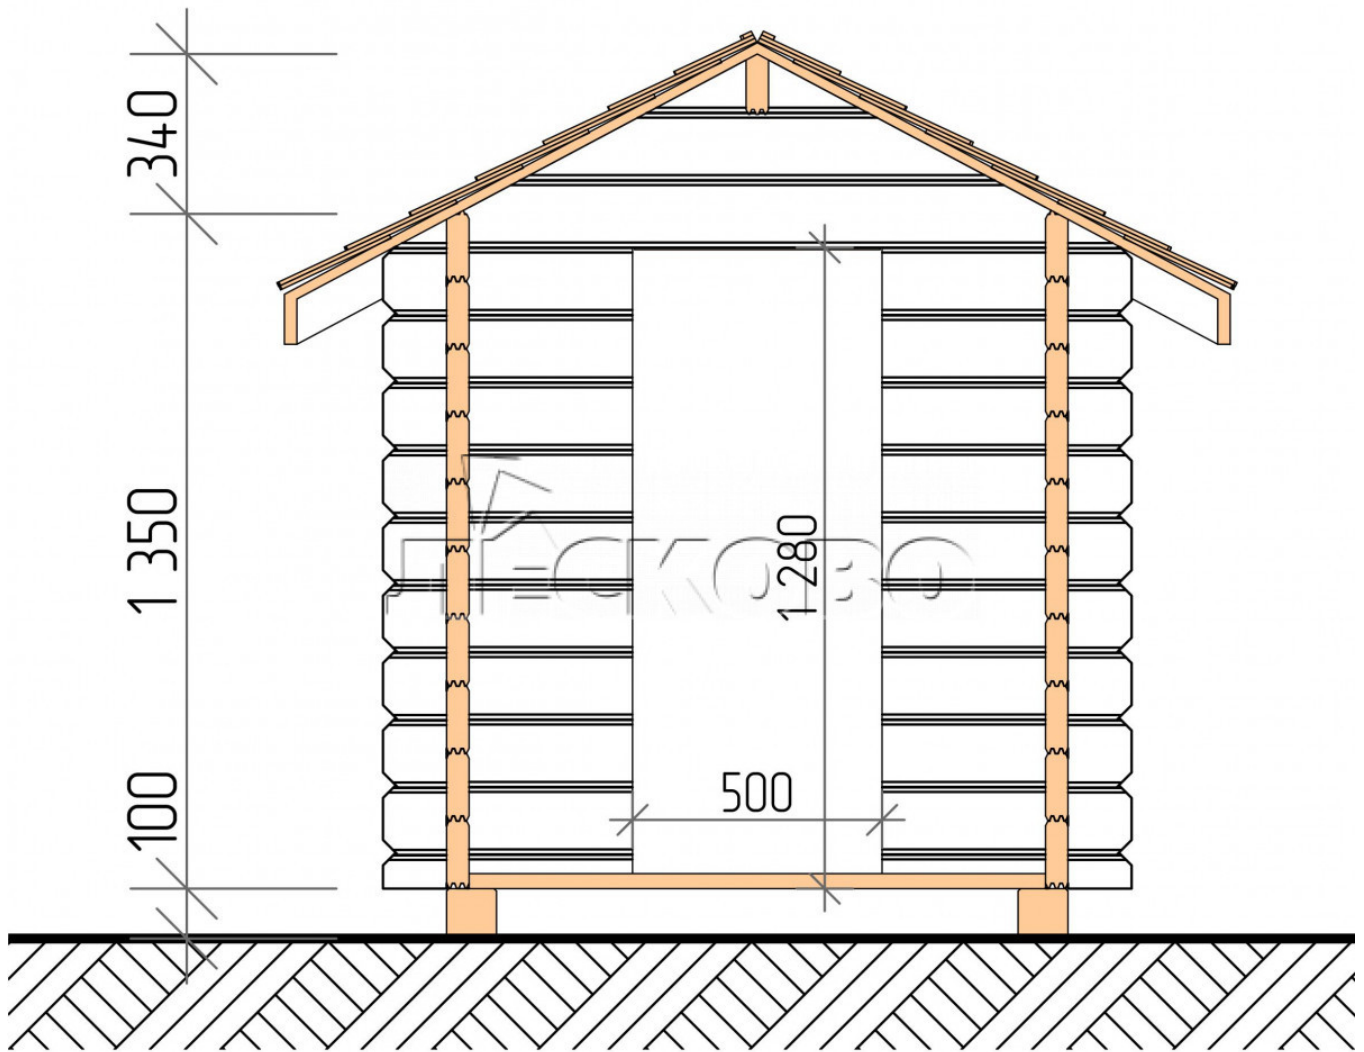

Playhouse "DD" series 1.5x3

Project Dimensions

1.5 × 3 / 3.2 m²

Full house set

769 €

Timber

45 mm

65 mm
+ 181 €

Project planning

Разрез

House Kit

- Wall kit: mini-chamber drying chamber 44 × 145 mm with bowls for the project;
- Logs, lower harness: board 45 × 145 mm chamber drying 10-12%;
- Floors: floorboard 35 mm, chamber drying;
- Ceiling: imitation of a bar 20 × 135 mm, chamber drying;
- Platbands: dry planed board 20 × 100 mm;
- Roof: shingles;