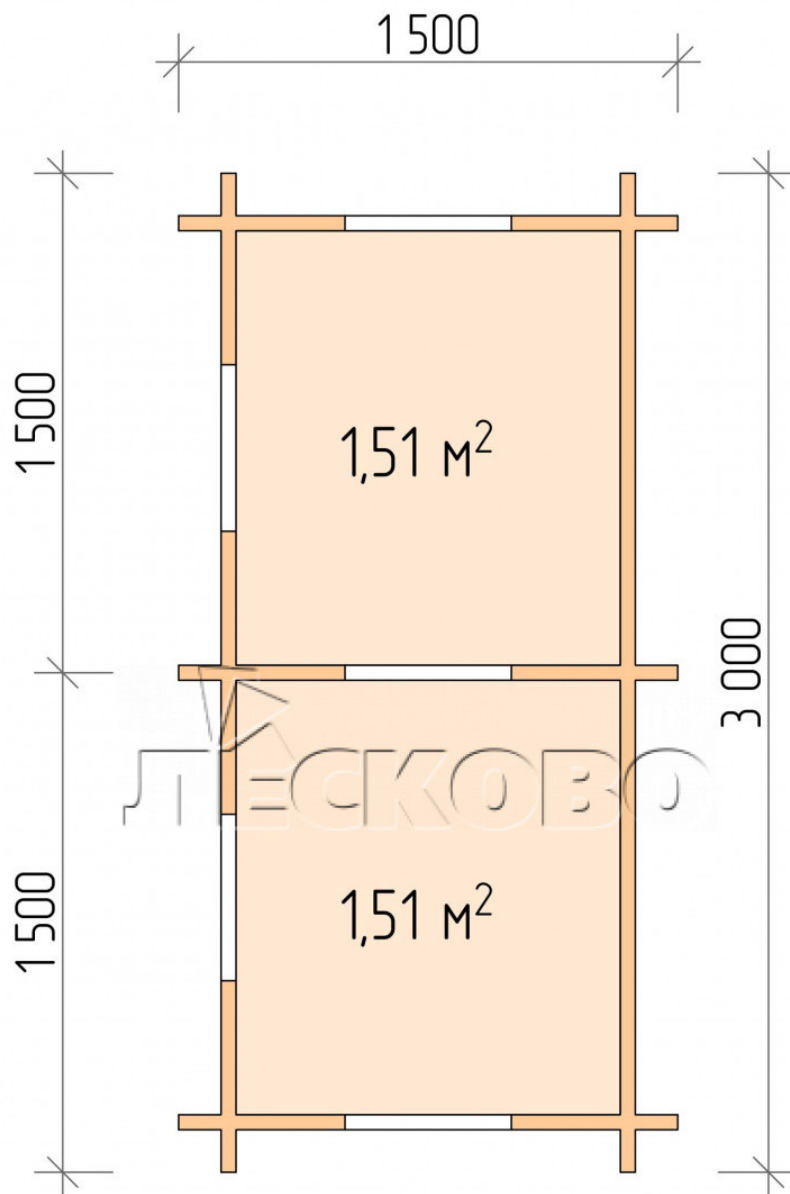

Playhouse "DD" series 1.5x3

Project Dimensions

1.5 × 3 / 3.2 m²

Full house set

769 €

Timber

45 mm

65 mm
+ 181 €

Project planning

Разрез

House Kit

- Wall kit: mini-chamber drying chamber 44 × 145 mm with bowls for the project;
- Logs, lower harness: board 45 × 145 mm chamber drying 10-12%;
- Floors: floorboard 35 mm, chamber drying;
- Ceiling: imitation of a bar 20 × 135 mm, chamber drying;
- Platbands: dry planed board 20 × 100 mm;
- Roof: shingles;