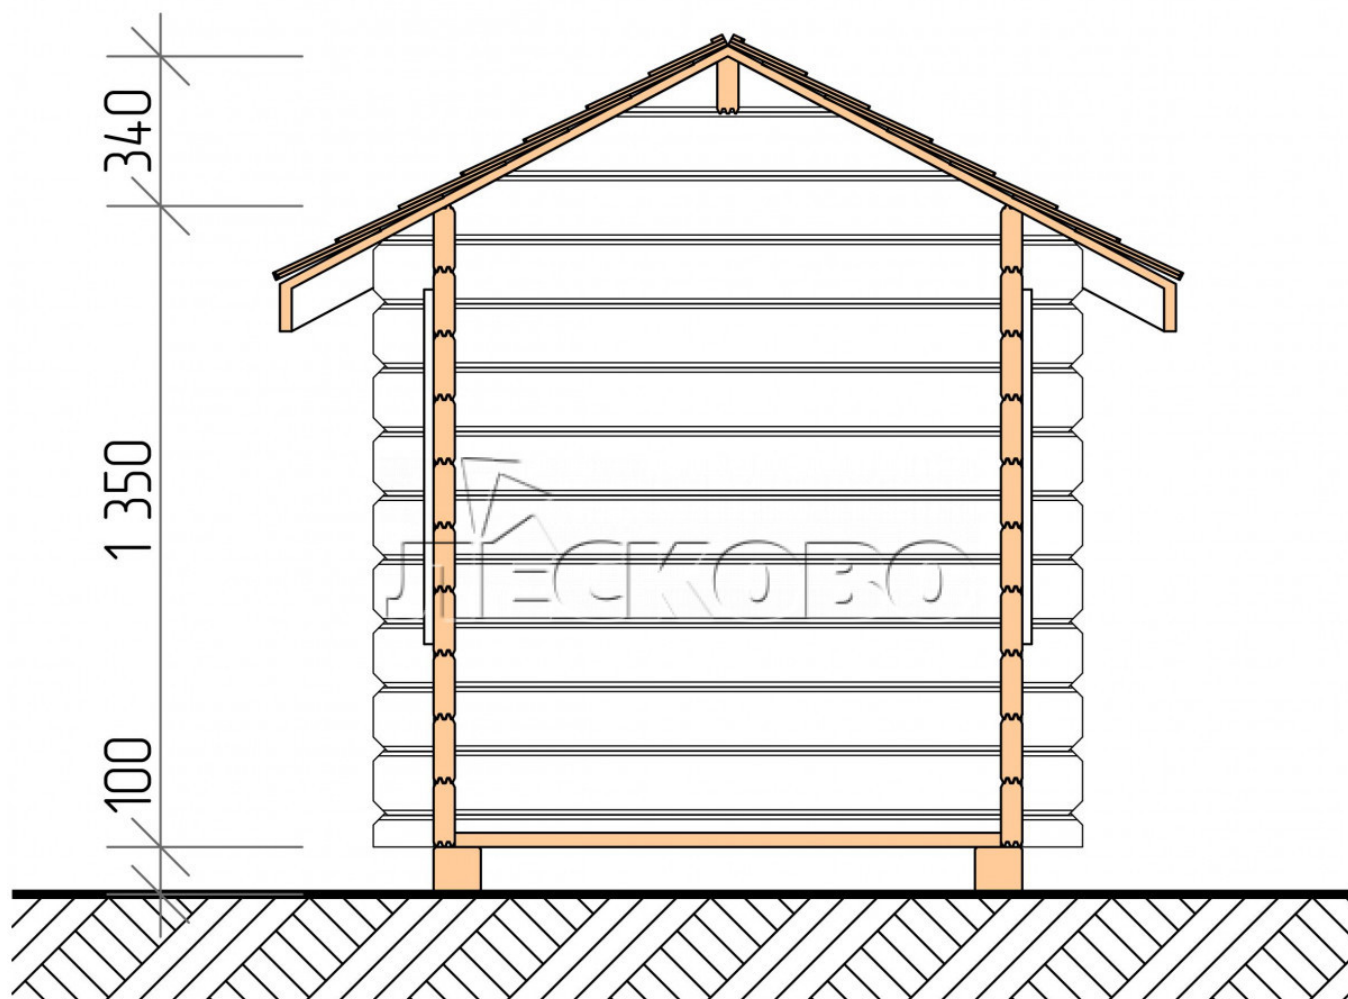

Playhouse "DD" series 1.5×1.5

Project Dimensions

1.5 × 1.5 / 1.4 m²

Full house set

463 €

Timber

45 mm

65 mm
+ 120 €

Project planning

1 500

1 500

1,33
M²

ТЕХНОБО

Разрез

House Kit

- Wall kit: mini-chamber drying chamber 44 × 145 mm with bowls for the project;
- Logs, lower harness: board 45 × 145 mm chamber drying 10-12%;
- Floors: floorboard 35 mm, chamber drying;
- Ceiling: imitation of a bar 20 × 135 mm, chamber drying;
- Platbands: dry planed board 20 × 100 mm;
- Roof: shingles;