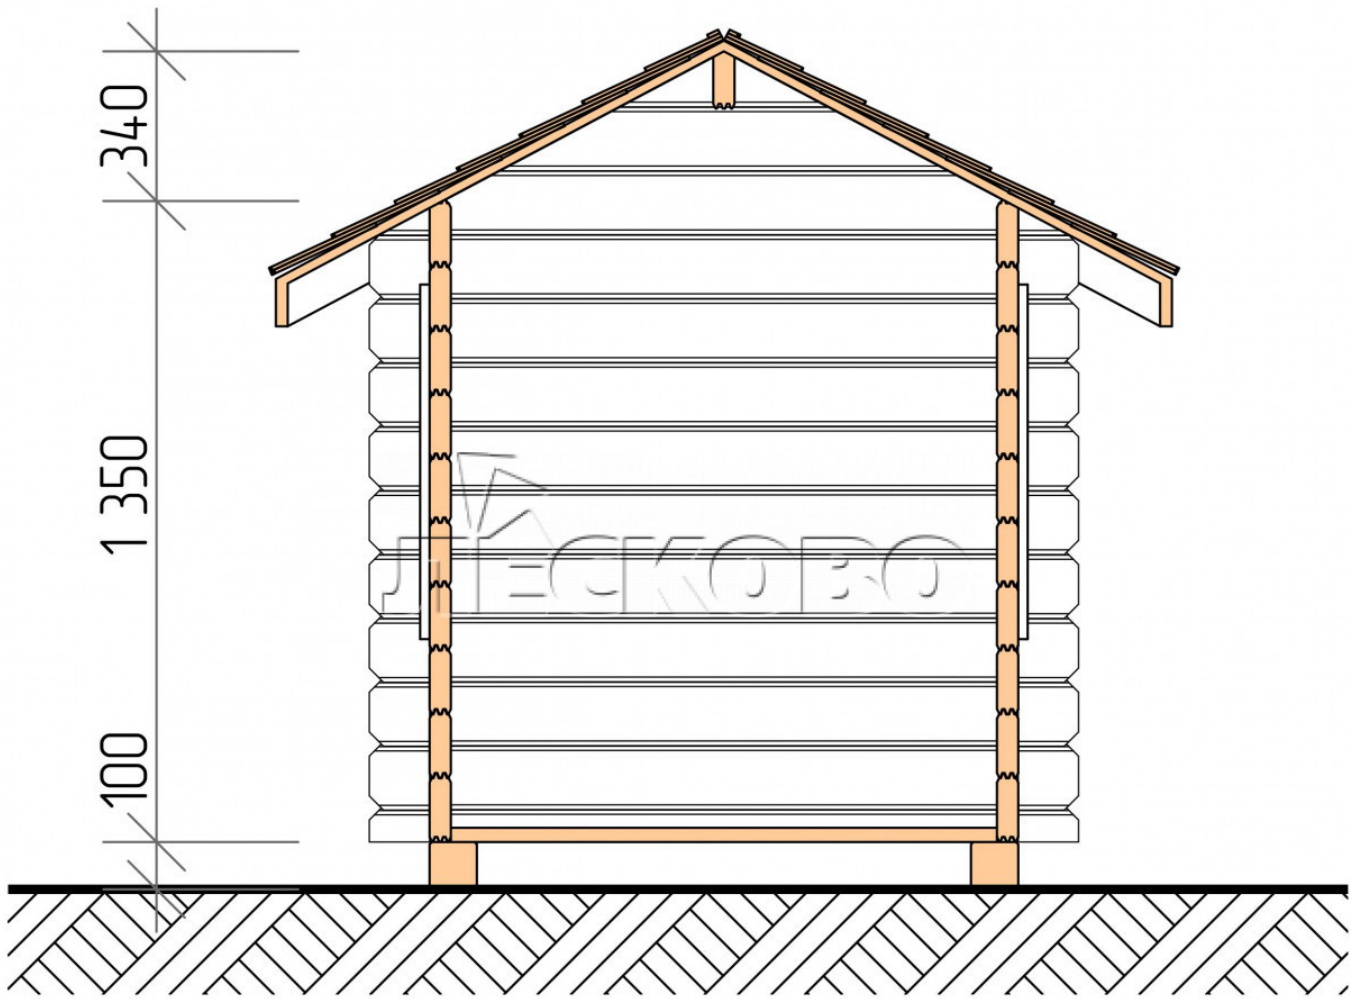

Playhouse "DD" series 1.5×1.5

Project Dimensions

1.5 × 1.5 / 1.4 m²

Full house set

440 €

Timber

45 mm

65 mm
+ 114 €

Project planning

1 500

1 500

Разрез

House Kit

- Wall kit: mini-chamber drying chamber 44 × 145 mm with bowls for the project;
- Logs, lower harness: board 45 × 145 mm chamber drying 10-12%;
- Floors: floorboard 35 mm, chamber drying;
- Ceiling: imitation of a bar 20 × 135 mm, chamber drying;
- Platbands: dry planed board 20 × 100 mm;
- Roof: shingles;