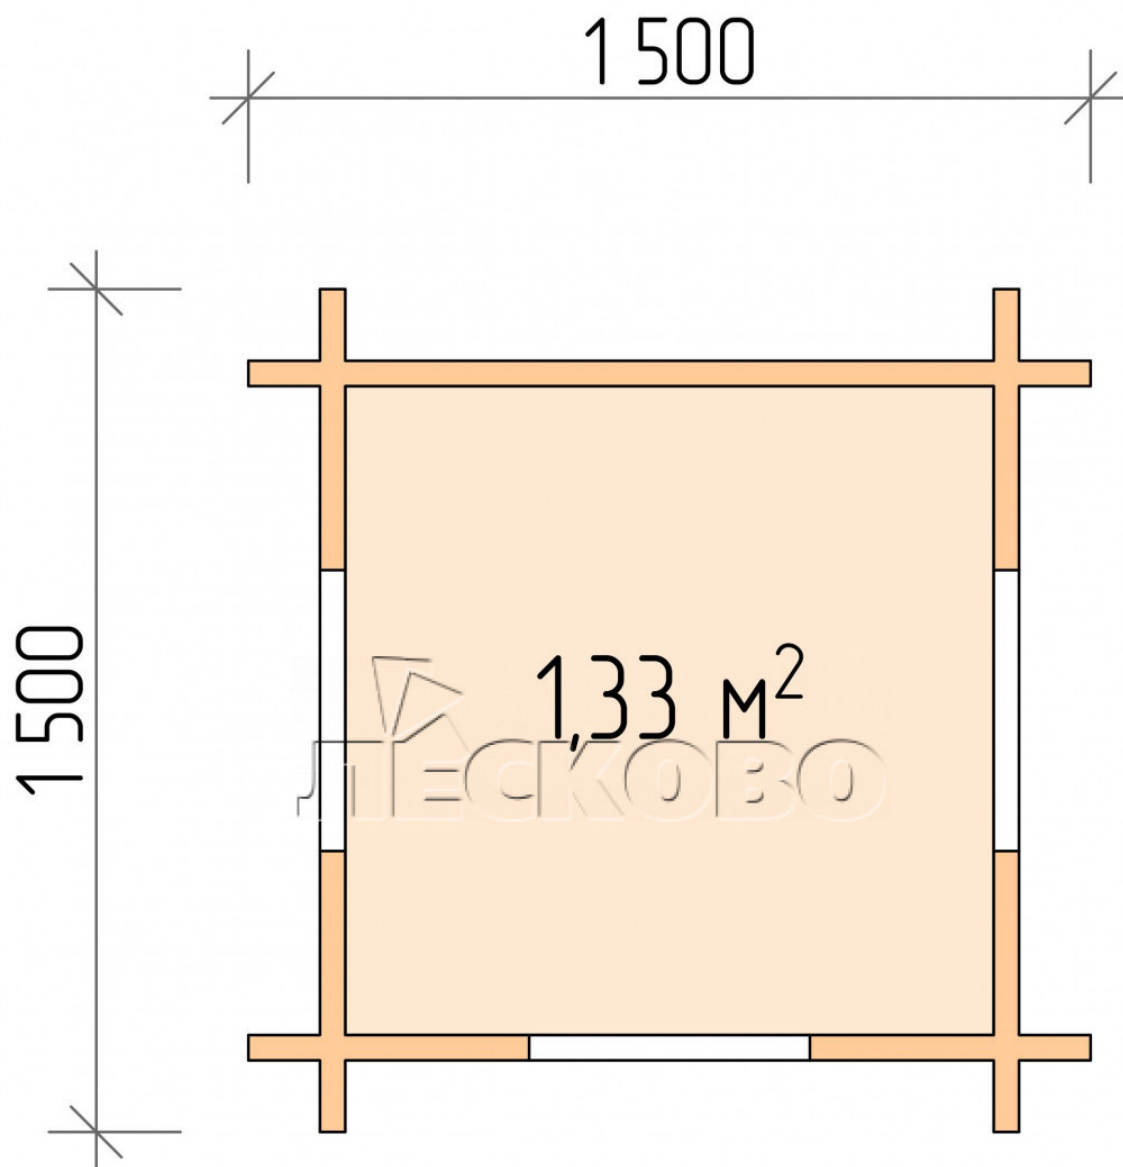

Playhouse "DD" series 1.5×1.5

Project Dimensions

1.5 × 1.5 / 1.4 m²

Full house set

463 €

Timber

45 mm

65 mm
+ 120 €

Project planning

1 500

1 500

1,33
M²

ТЕХНОБО

Разрез

House Kit

- Wall kit: mini-chamber drying chamber 44 × 145 mm with bowls for the project;
- Logs, lower harness: board 45 × 145 mm chamber drying 10-12%;
- Floors: floorboard 35 mm, chamber drying;
- Ceiling: imitation of a bar 20 × 135 mm, chamber drying;
- Platbands: dry planed board 20 × 100 mm;
- Roof: shingles;

- Skirting board 35 mm.

+7 (4942) 499-770

156014, г. Кострома, ул. Базовая, д. 8