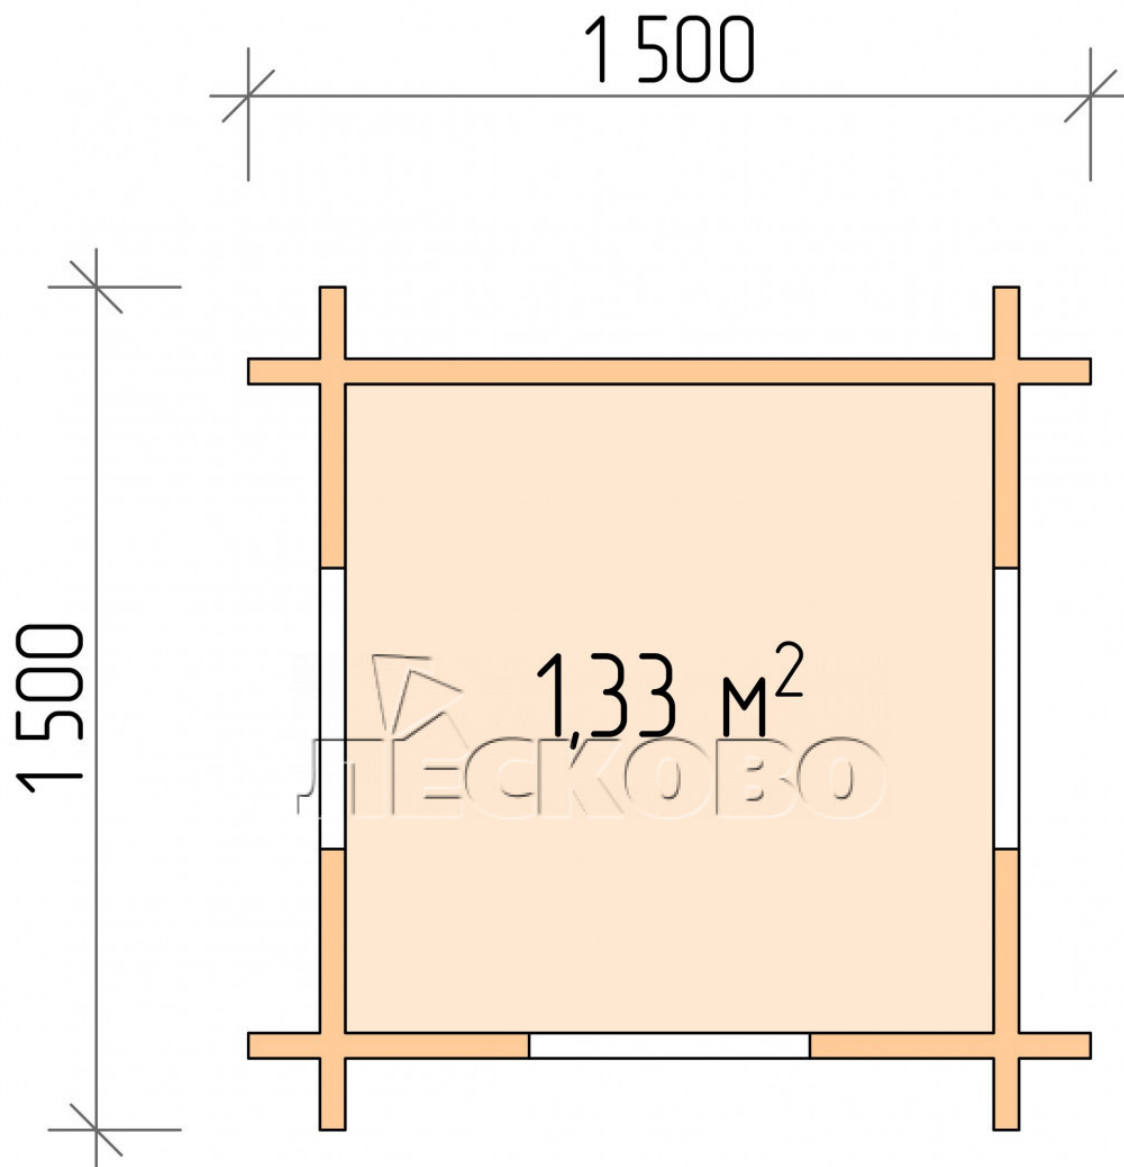

Playhouse "DD" series 1.5×1.5

Project Dimensions

1.5 × 1.5 / 1.4 m²

Full house set

528 €

Timber

45 mm

65 mm
+ 143 €

Project planning

1 500

1 500

Разрез

House Kit

- Wall kit: mini-chamber drying chamber 44 × 145 mm with bowls for the project;
- Logs, lower harness: board 45 × 145 mm chamber drying 10-12%;
- Floors: floorboard 35 mm, chamber drying;
- Ceiling: imitation of a bar 20 × 135 mm, chamber drying;
- Platbands: dry planed board 20 × 100 mm;
- Roof: shingles;

- Skirting board 35 mm.

+7 (4942) 499-770

156014, г. Кострома, ул. Базовая, д. 8