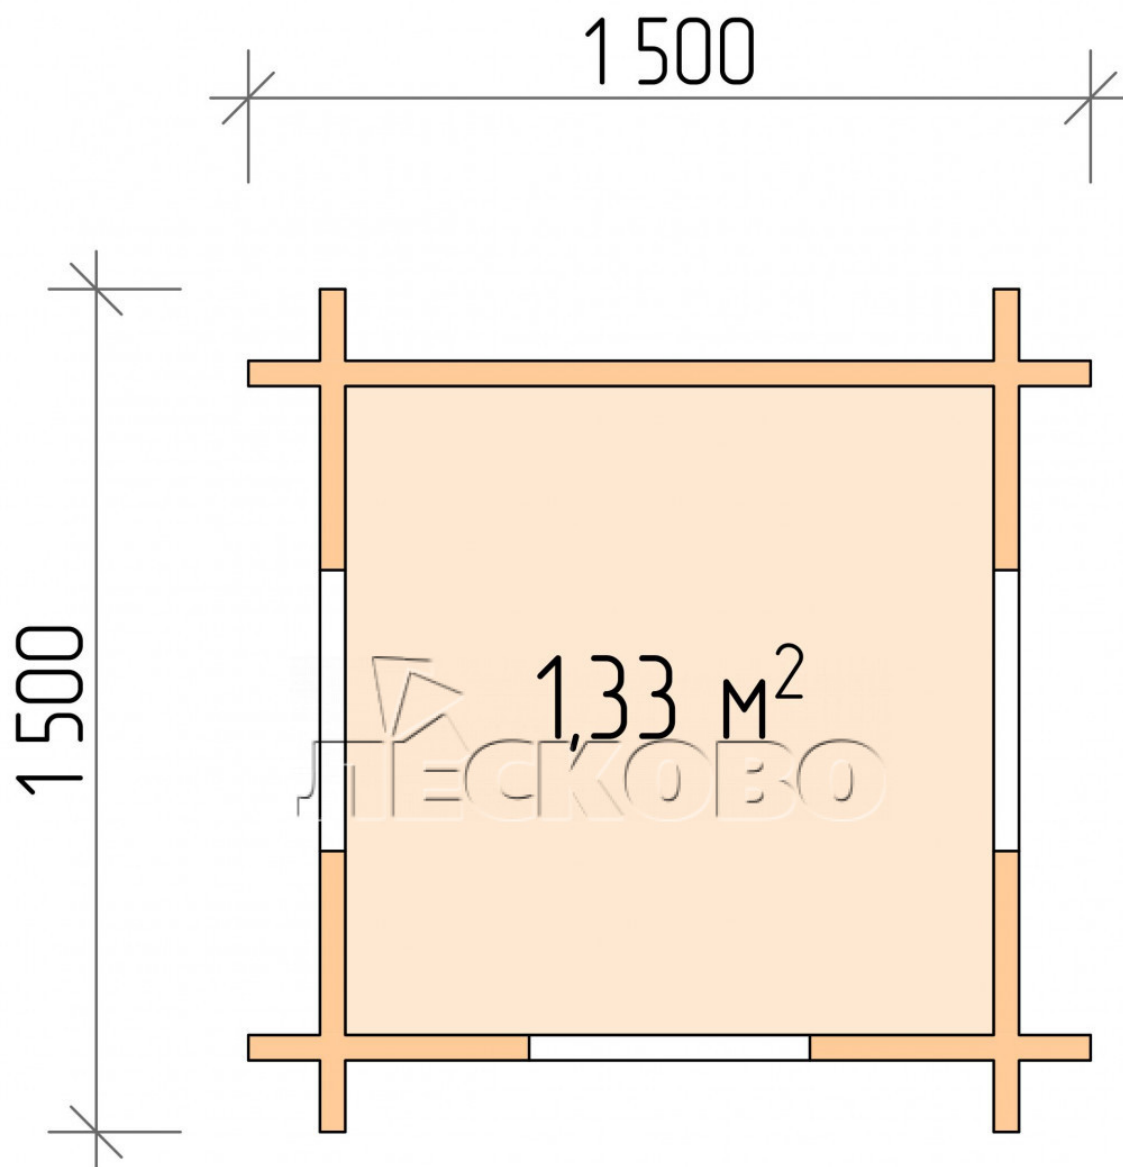

Playhouse "DD" series 1.5×1.5

Project Dimensions

1.5 × 1.5 / 1.4 m²

Full house set

440 €

Timber

45 mm

65 mm
+ 114 €

Project planning

1 500

1 500

Разрез

House Kit

- Wall kit: mini-chamber drying chamber 44 × 145 mm with bowls for the project;
- Logs, lower harness: board 45 × 145 mm chamber drying 10-12%;
- Floors: floorboard 35 mm, chamber drying;
- Ceiling: imitation of a bar 20 × 135 mm, chamber drying;
- Platbands: dry planed board 20 × 100 mm;
- Roof: shingles;

- Skirting board 35 mm.

+7 (4942) 499-770

156014, г. Кострома, ул. Базовая, д. 8