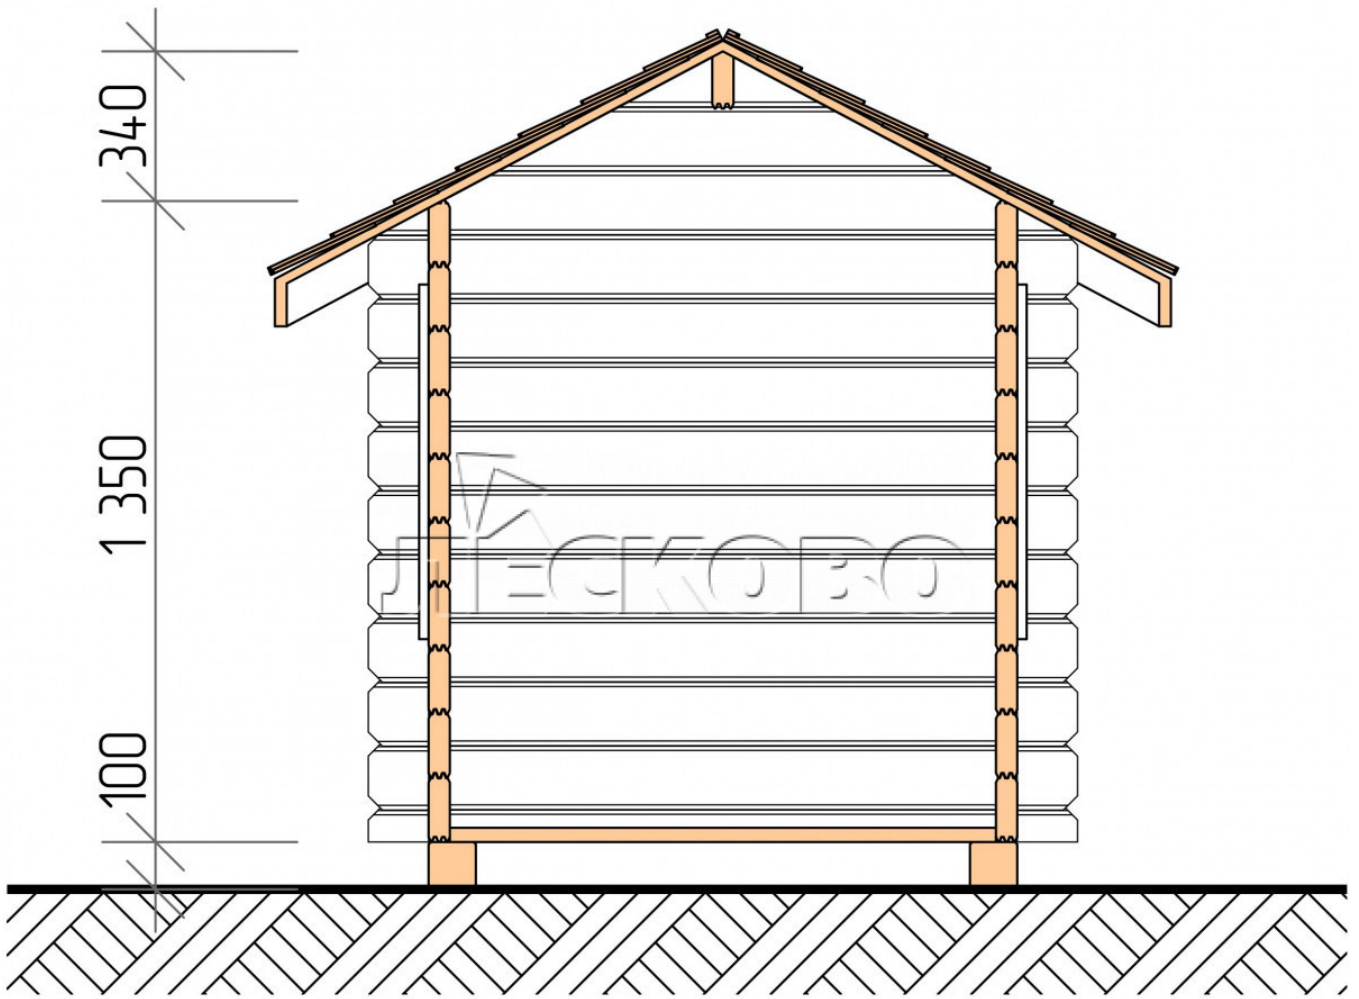

Playhouse "DD" series 1.5×1.5

Project Dimensions

1.5 × 1.5 / 1.4 m²

Full house set

528 €

Timber

45 mm

65 mm
+ 143 €

Project planning

1 500

1 500

Разрез

House Kit

- Wall kit: mini-chamber drying chamber 44 × 145 mm with bowls for the project;
- Logs, lower harness: board 45 × 145 mm chamber drying 10-12%;
- Floors: floorboard 35 mm, chamber drying;
- Ceiling: imitation of a bar 20 × 135 mm, chamber drying;
- Platbands: dry planed board 20 × 100 mm;
- Roof: shingles;