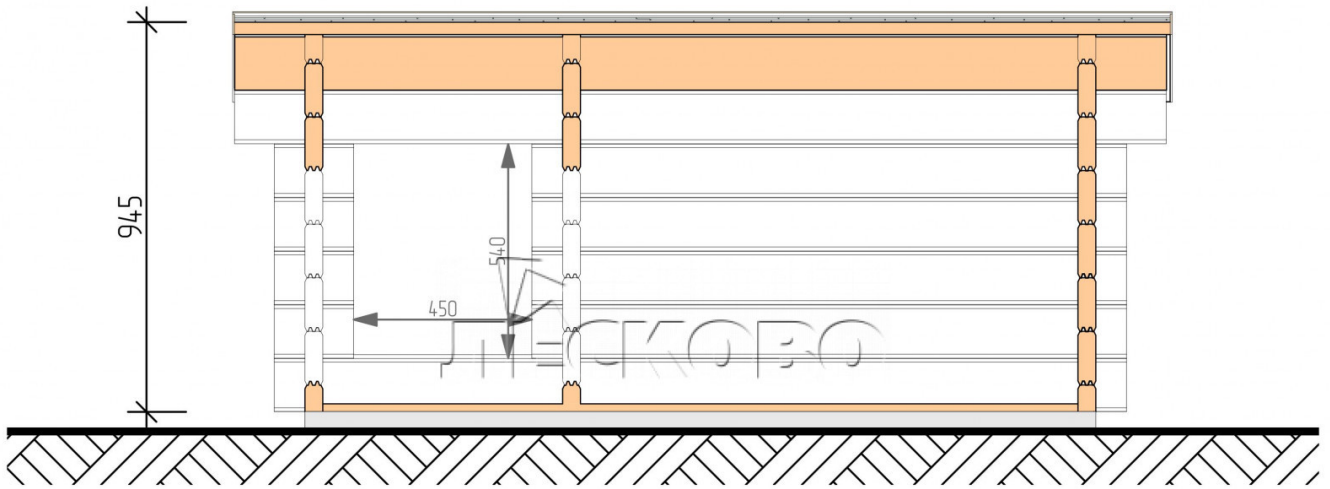

Разрез

+7 (4942) 499-770

156014, г. Кострома, ул. Базовая, д. 8