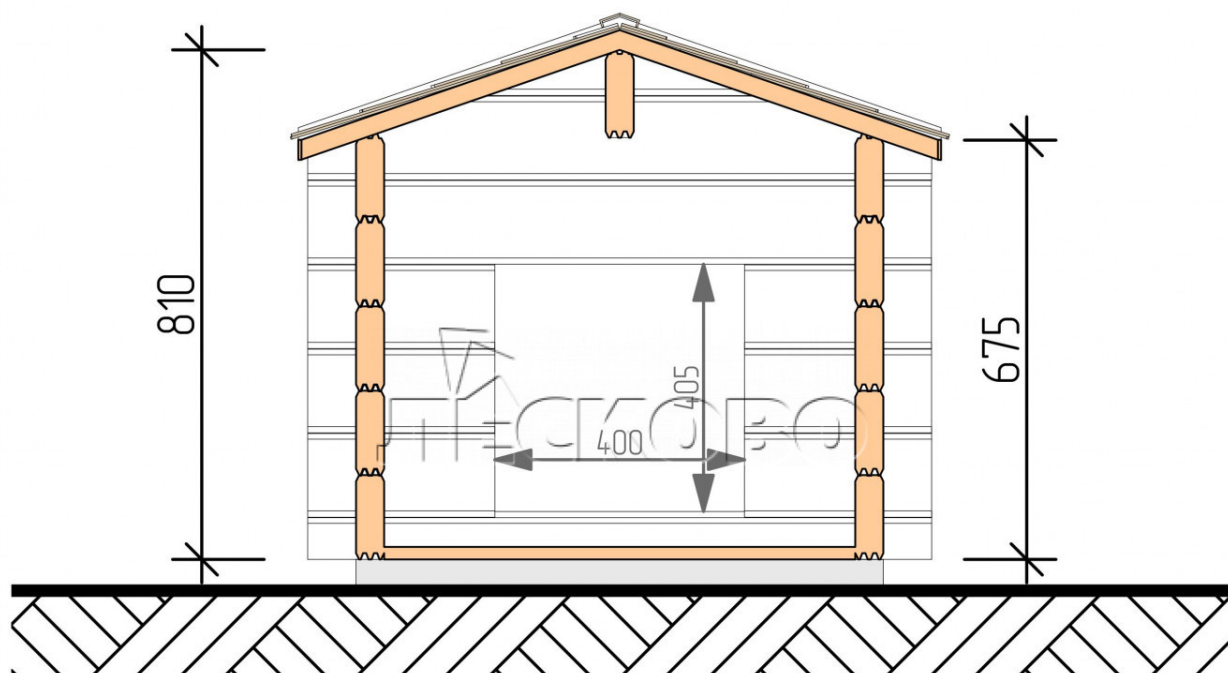

Разрез

+7 (4942) 499-770

156014, г. Кострома, ул. Базовая, д. 8