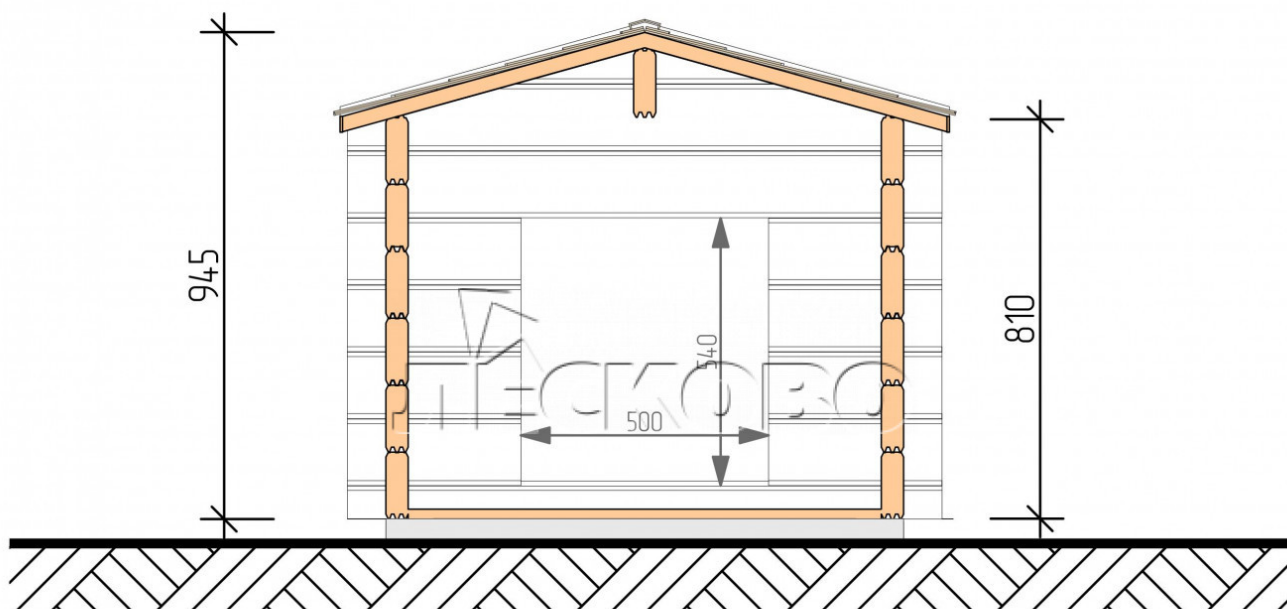

Разрез

+7 (4942) 499-770

156014, г. Кострома, ул. Базовая, д. 8