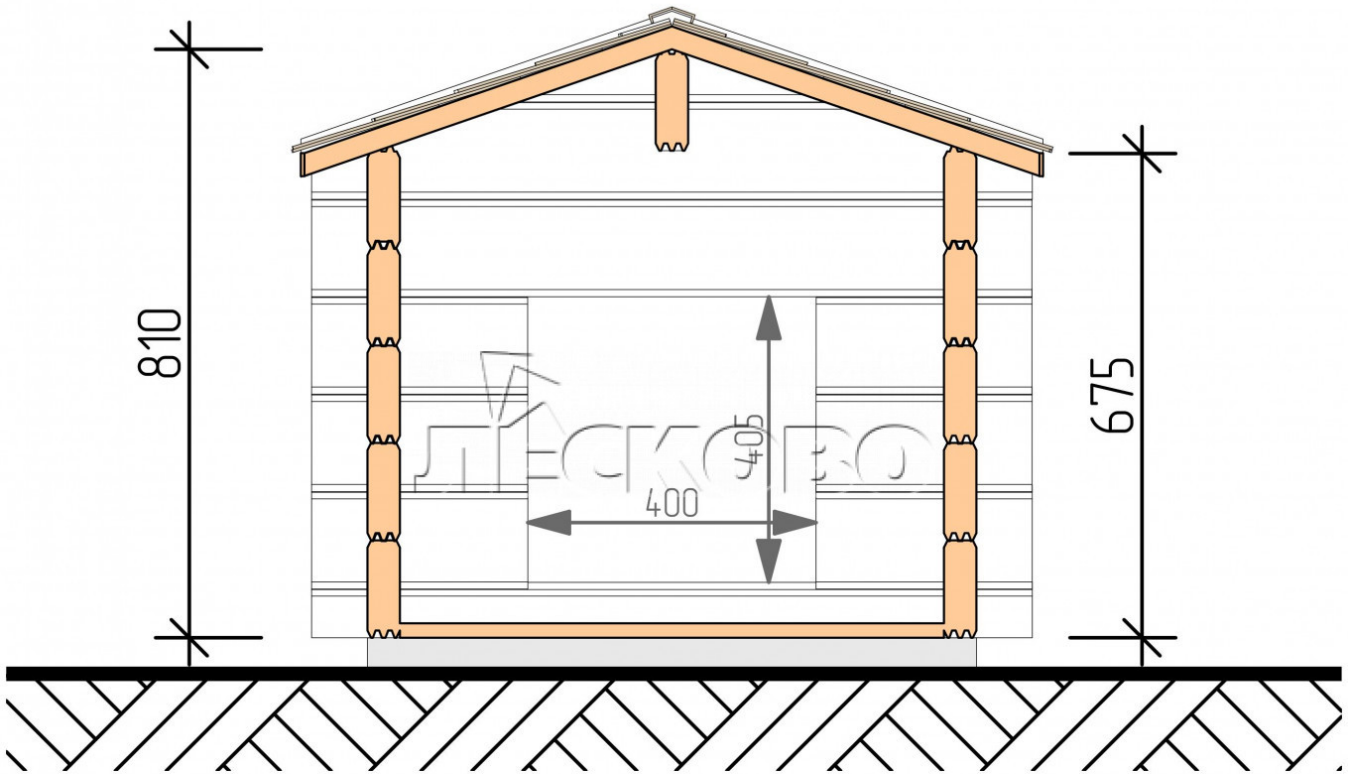

Разрез

+7 (4942) 499-770

156014, г. Кострома, ул. Базовая, д. 8