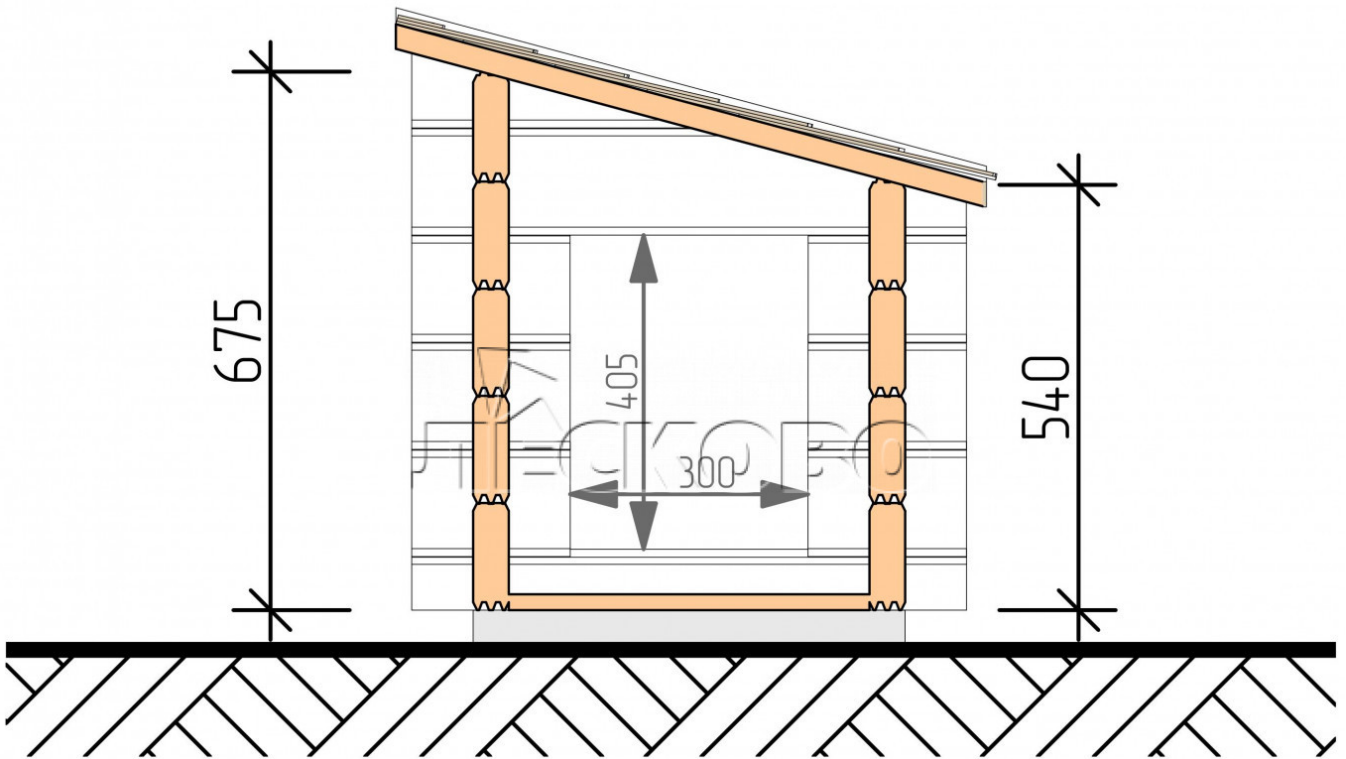

Разрез

+7 (4942) 499-770

156014, г. Кострома, ул. Базовая, д. 8