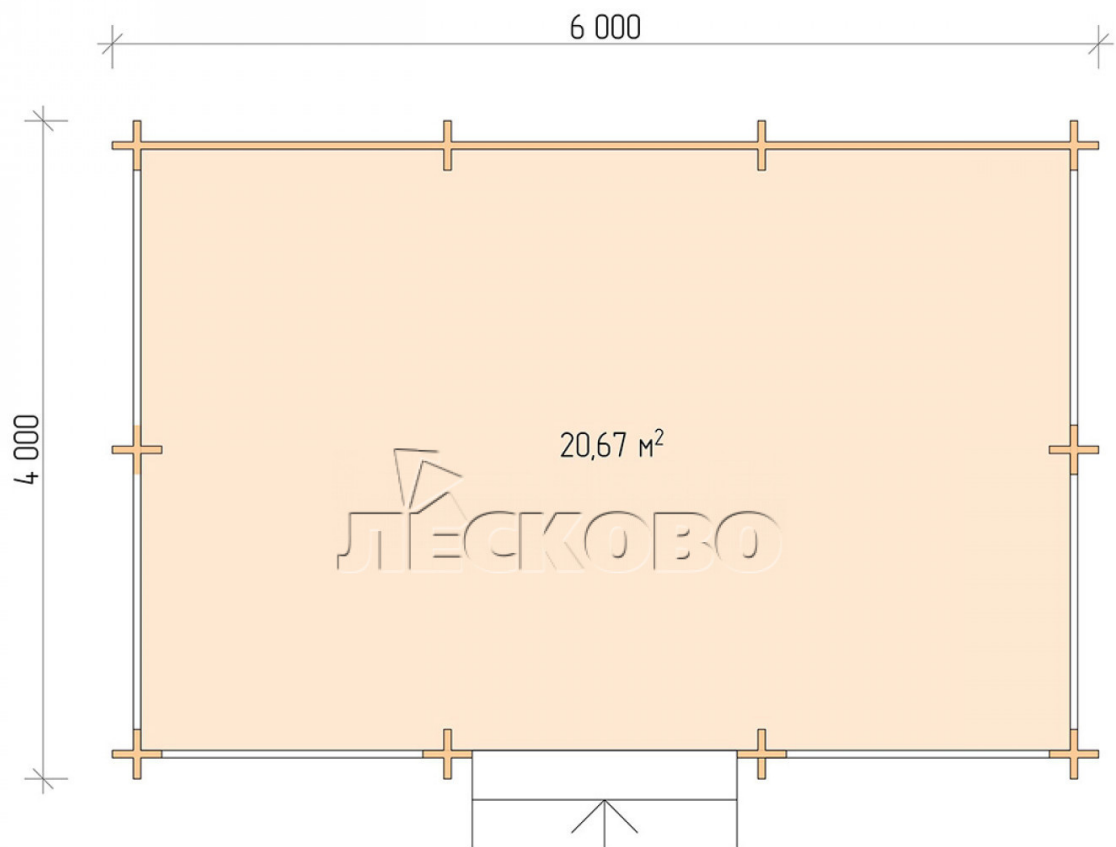

Veranda "B" series 4x6

Project Dimensions

4 × 6 / 21.1 m²

Full house set

2,760 €

Timber

45 MM

65 MM
+ 638 €

Project planning

Разрез

House Kit

- 1) Wall kit: mini-chamber drying chamber 44×145 mm with bowls for the project;
- 2) Logs, lower harness: board 45×145 mm chamber drying 10-12%;
- 3) Floors: floorboard 35 mm, chamber drying;
- 4) Ceiling: imitation of a bar 20×135 mm, chamber drying;
- 5) Platbands: dry planed board 20×100 mm;
- 6) Roof: shingles;
- 7) Skirting board 35 mm.