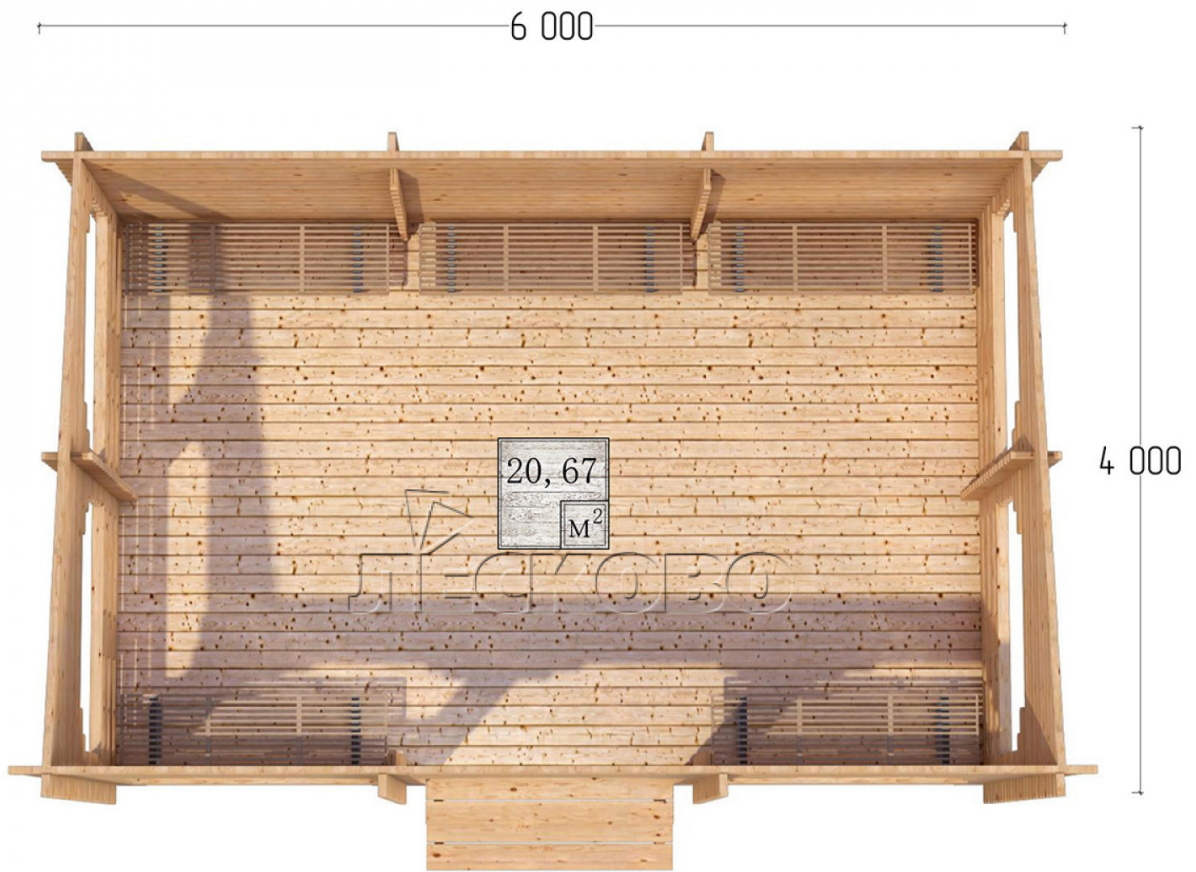

Veranda "B" series 4x6

Project Dimensions

4 × 6 / 21.1 m²

Full house set

2,924 €

Timber

45 MM

65 MM
+ 676 €

Project planning

Разрез

House Kit

- 1) Wall kit: mini-chamber drying chamber 44×145 mm with bowls for the project;
- 2) Logs, lower harness: board 45×145 mm chamber drying 10-12%;
- 3) Floors: floorboard 35 mm, chamber drying;
- 4) Ceiling: imitation of a bar 20×135 mm, chamber drying;
- 5) Platbands: dry planed board 20×100 mm;
- 6) Roof: shingles;
- 7) Skirting board 35 mm.