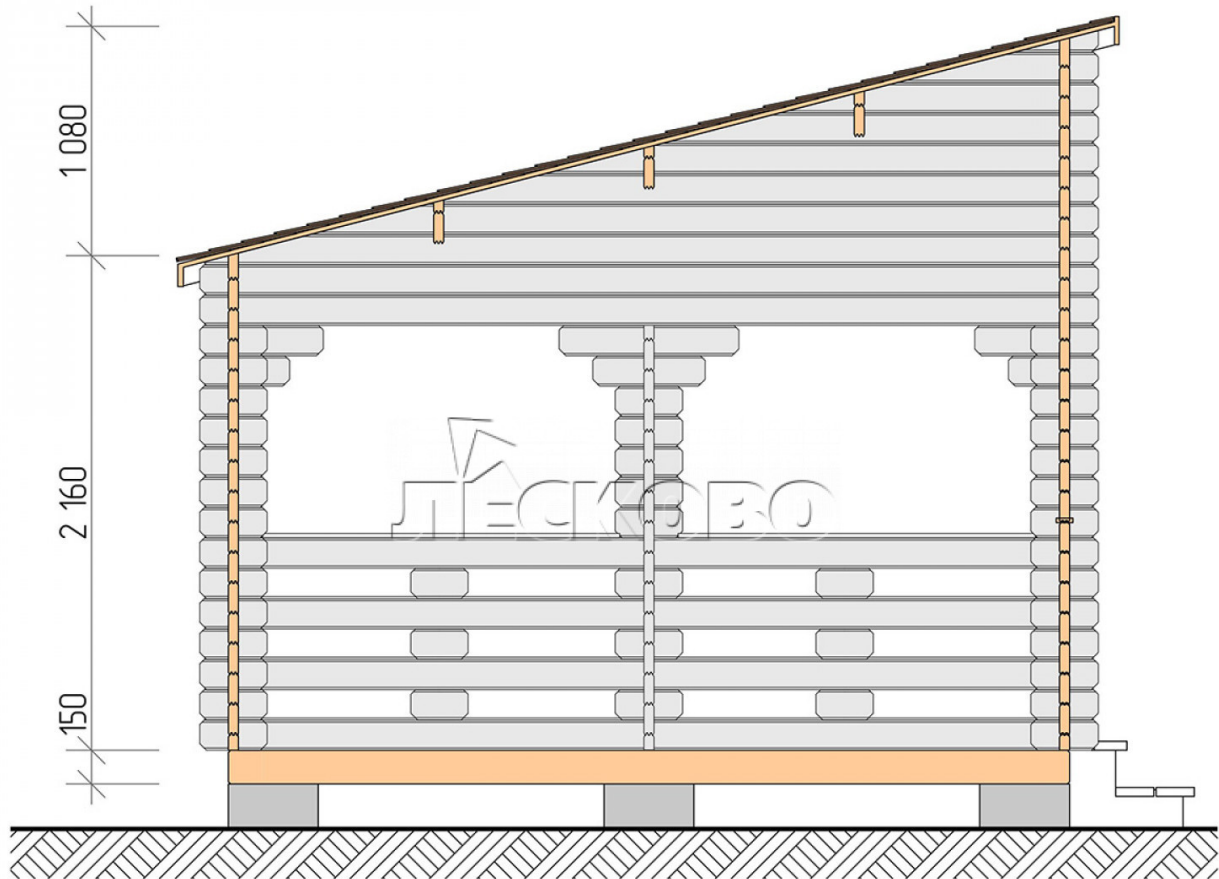

Veranda "B" series 4x6

Project Dimensions

4 × 6 / 21.1 m²

Full house set

3,521 €

Timber

45 MM

65 MM
+ 850 €

Project planning

Разрез

House Kit

- 1) Wall kit: mini-chamber drying chamber 44×145 mm with bowls for the project;
- 2) Logs, lower harness: board 45×145 mm chamber drying 10-12%;
- 3) Floors: floorboard 35 mm, chamber drying;
- 4) Ceiling: imitation of a bar 20×135 mm, chamber drying;
- 5) Platbands: dry planed board 20×100 mm;
- 6) Roof: shingles;
- 7) Skirting board 35 mm.