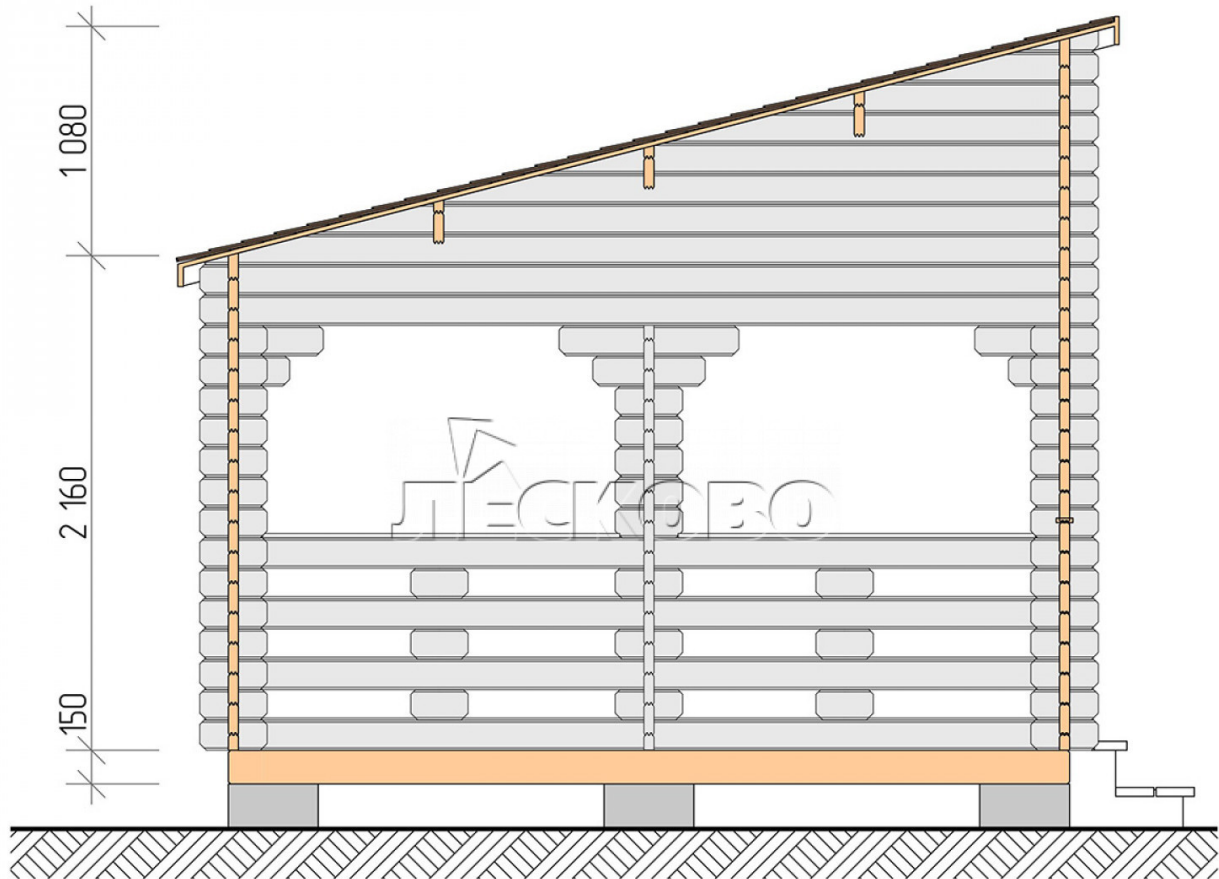

Veranda "B" series 4x6

Project Dimensions

4 × 6 / 21.1 m²

Full house set

2,760 €

Timber

45 MM

65 MM
+ 638 €

Project planning

Разрез

House Kit

- 1) Wall kit: mini-chamber drying chamber 44×145 mm with bowls for the project;
- 2) Logs, lower harness: board 45×145 mm chamber drying 10-12%;
- 3) Floors: floorboard 35 mm, chamber drying;
- 4) Ceiling: imitation of a bar 20×135 mm, chamber drying;
- 5) Platbands: dry planed board 20×100 mm;
- 6) Roof: shingles;
- 7) Skirting board 35 mm.