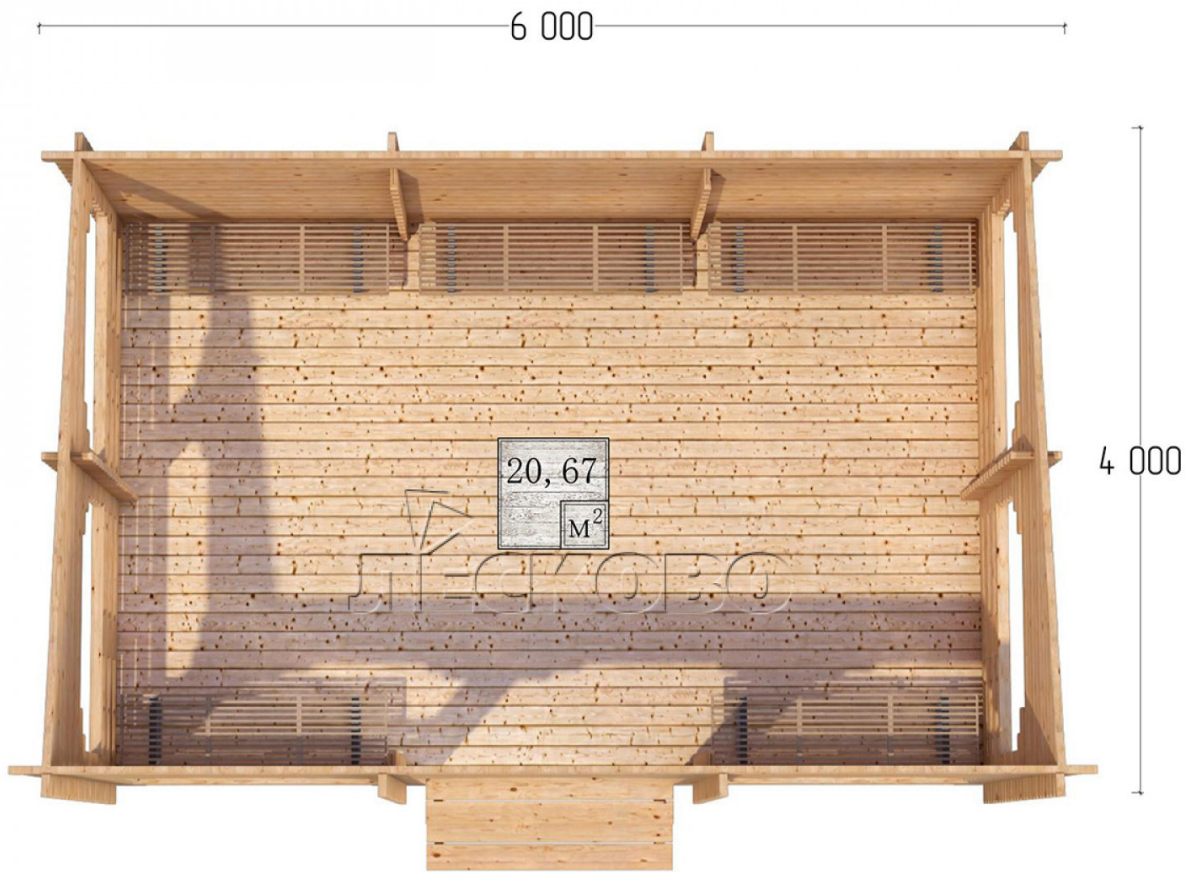

Veranda "B" series 4x6

Project Dimensions

4 × 6 / 21.1 m²

Full house set

2,760 €

Timber

45 MM

65 MM
+ 638 €

Project planning

Разрез

House Kit

- 1) Wall kit: mini-chamber drying chamber 44×145 mm with bowls for the project;
- 2) Logs, lower harness: board 45×145 mm chamber drying 10-12%;
- 3) Floors: floorboard 35 mm, chamber drying;
- 4) Ceiling: imitation of a bar 20×135 mm, chamber drying;
- 5) Platbands: dry planed board 20×100 mm;
- 6) Roof: shingles;
- 7) Skirting board 35 mm.