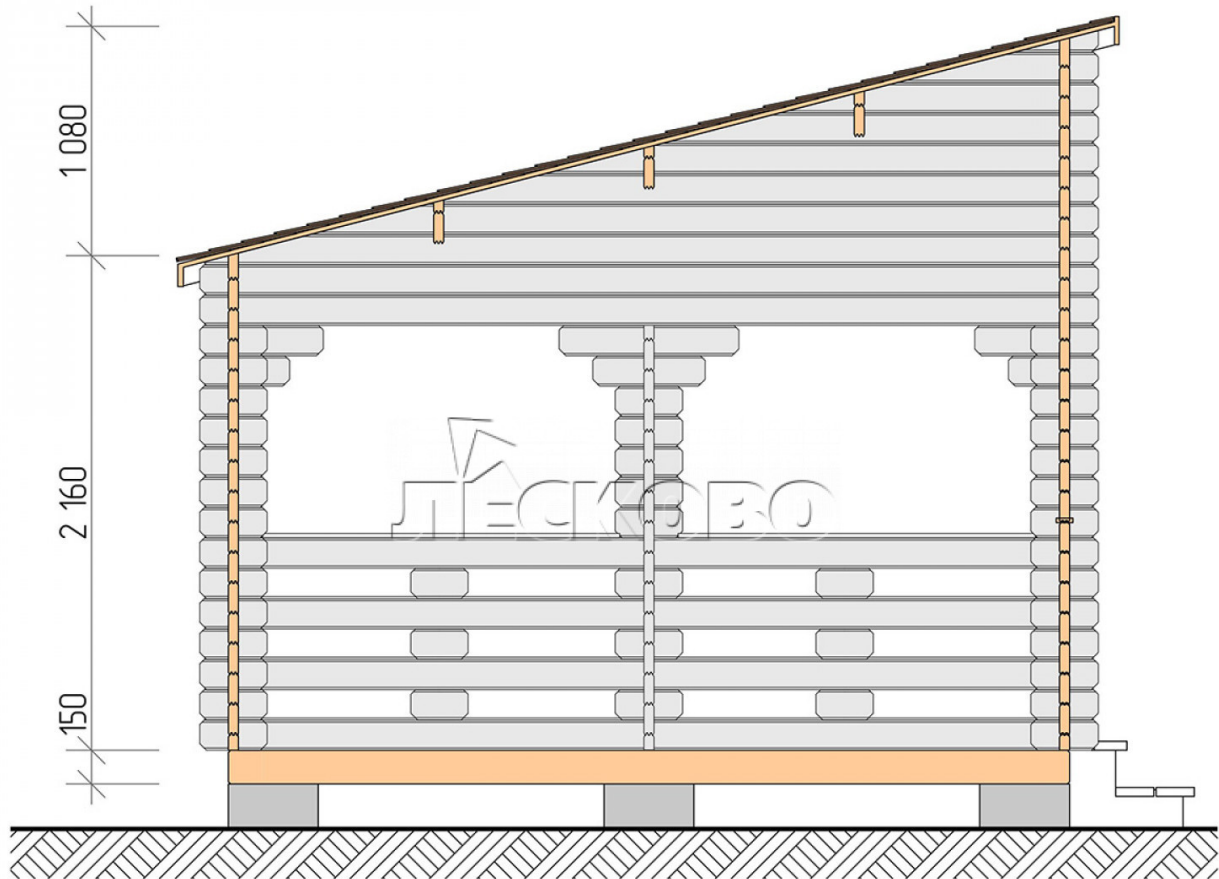

Veranda "B" series 4x6

Project Dimensions

4 × 6 / 21.1 m²

Full house set

2,924 €

Timber

45 MM

65 MM
+ 676 €

Project planning

Разрез

House Kit

- 1) Wall kit: mini-chamber drying chamber 44×145 mm with bowls for the project;
- 2) Logs, lower harness: board 45×145 mm chamber drying 10-12%;
- 3) Floors: floorboard 35 mm, chamber drying;
- 4) Ceiling: imitation of a bar 20×135 mm, chamber drying;
- 5) Platbands: dry planed board 20×100 mm;
- 6) Roof: shingles;
- 7) Skirting board 35 mm.