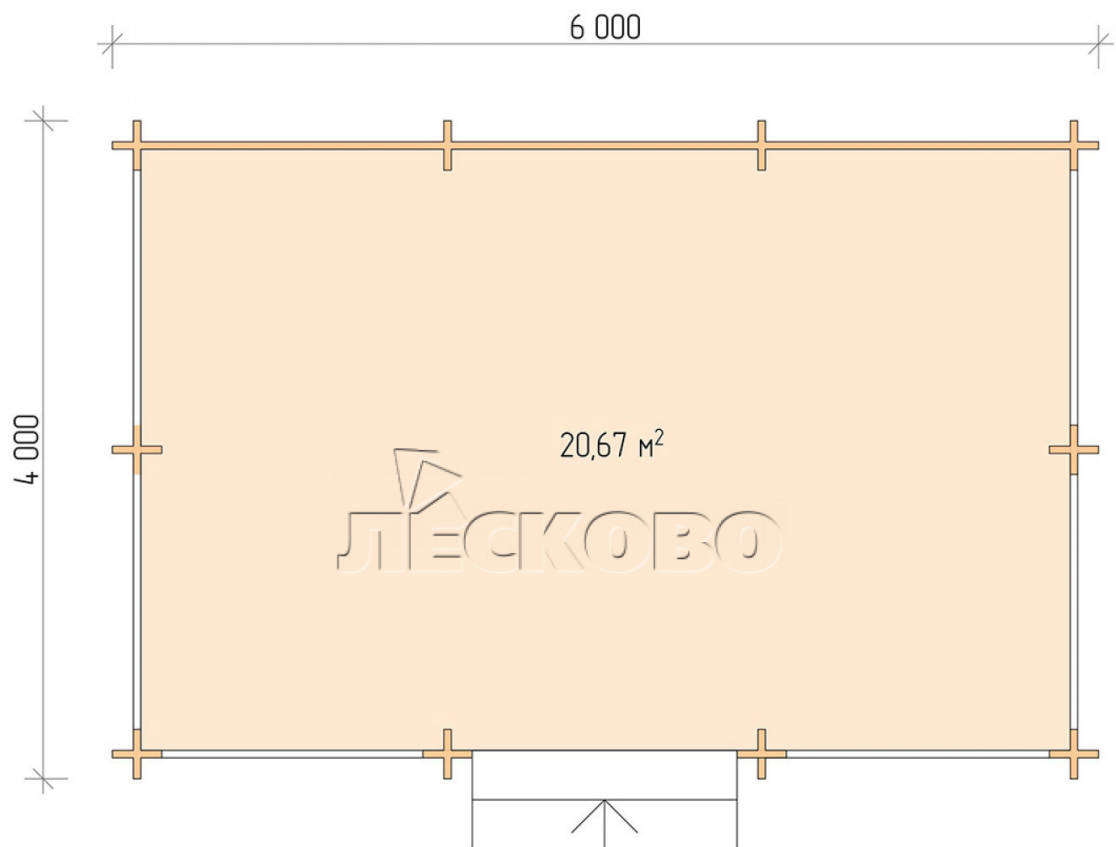

Veranda "B" series 4x6

Project Dimensions

4 × 6 / 21.1 m²

Full house set

3,521 €

Timber

45 MM

65 MM
+ 850 €

Project planning

Разрез

House Kit

- 1) Wall kit: mini-chamber drying chamber 44×145 mm with bowls for the project;
- 2) Logs, lower harness: board 45×145 mm chamber drying 10-12%;
- 3) Floors: floorboard 35 mm, chamber drying;
- 4) Ceiling: imitation of a bar 20×135 mm, chamber drying;
- 5) Platbands: dry planed board 20×100 mm;
- 6) Roof: shingles;
- 7) Skirting board 35 mm.