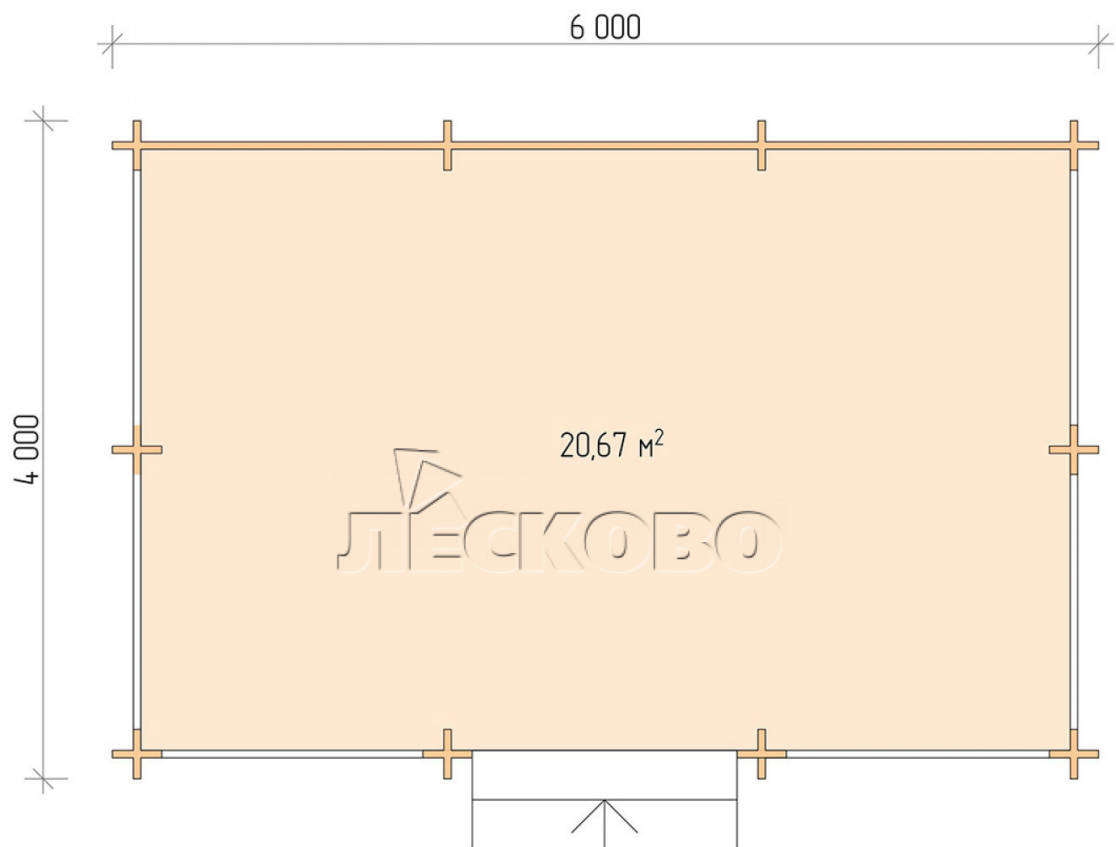

Veranda "B" series 4x6

Project Dimensions

4 × 6 / 21.1 m²

Full house set

2,924 €

Timber

45 MM

65 MM
+ 676 €

Project planning

Разрез

House Kit

- 1) Wall kit: mini-chamber drying chamber 44×145 mm with bowls for the project;
- 2) Logs, lower harness: board 45×145 mm chamber drying 10-12%;
- 3) Floors: floorboard 35 mm, chamber drying;
- 4) Ceiling: imitation of a bar 20×135 mm, chamber drying;
- 5) Platbands: dry planed board 20×100 mm;
- 6) Roof: shingles;
- 7) Skirting board 35 mm.