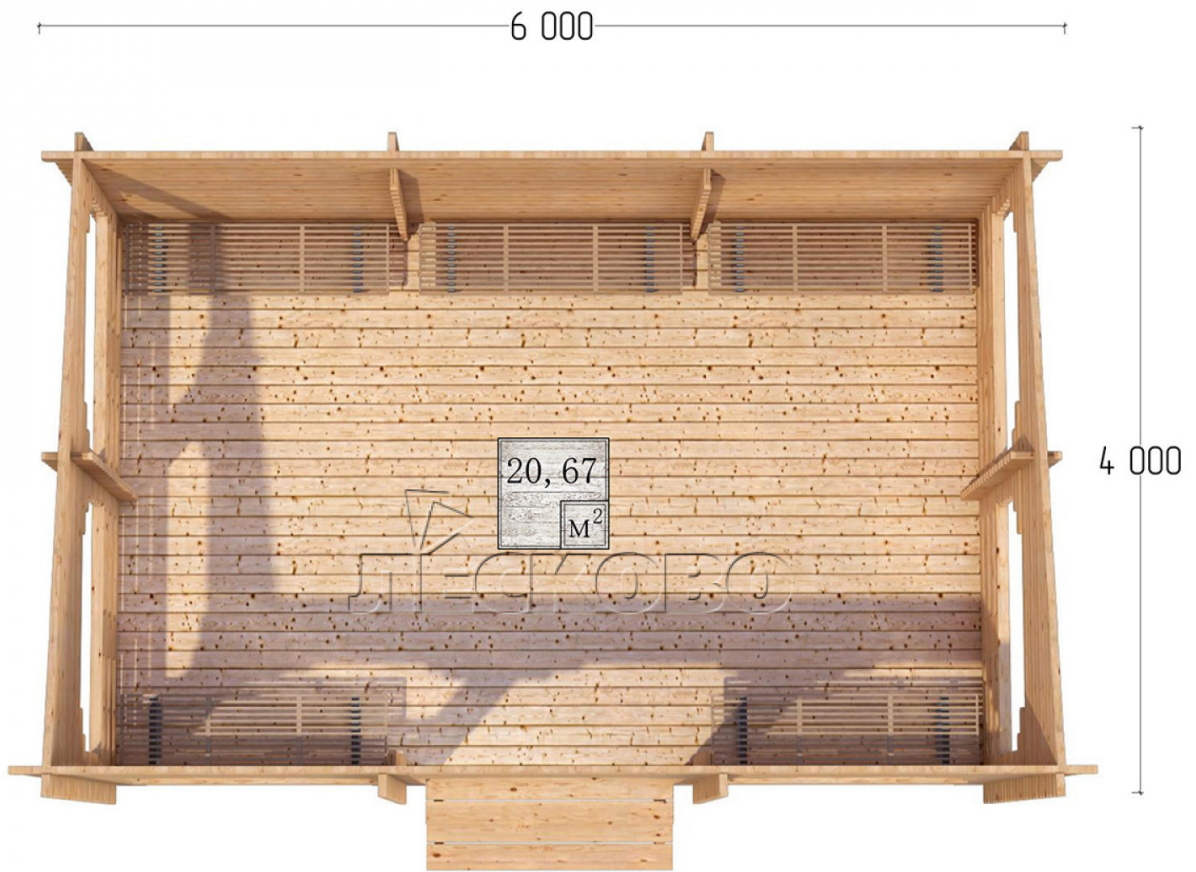

Veranda "B" series 4x6

Project Dimensions

4 × 6 / 21.1 m²

Full house set

3,521 €

Timber

45 MM

65 MM
+ 850 €

Project planning

Разрез

House Kit

- 1) Wall kit: mini-chamber drying chamber 44×145 mm with bowls for the project;
- 2) Logs, lower harness: board 45×145 mm chamber drying 10-12%;
- 3) Floors: floorboard 35 mm, chamber drying;
- 4) Ceiling: imitation of a bar 20×135 mm, chamber drying;
- 5) Platbands: dry planed board 20×100 mm;
- 6) Roof: shingles;
- 7) Skirting board 35 mm.