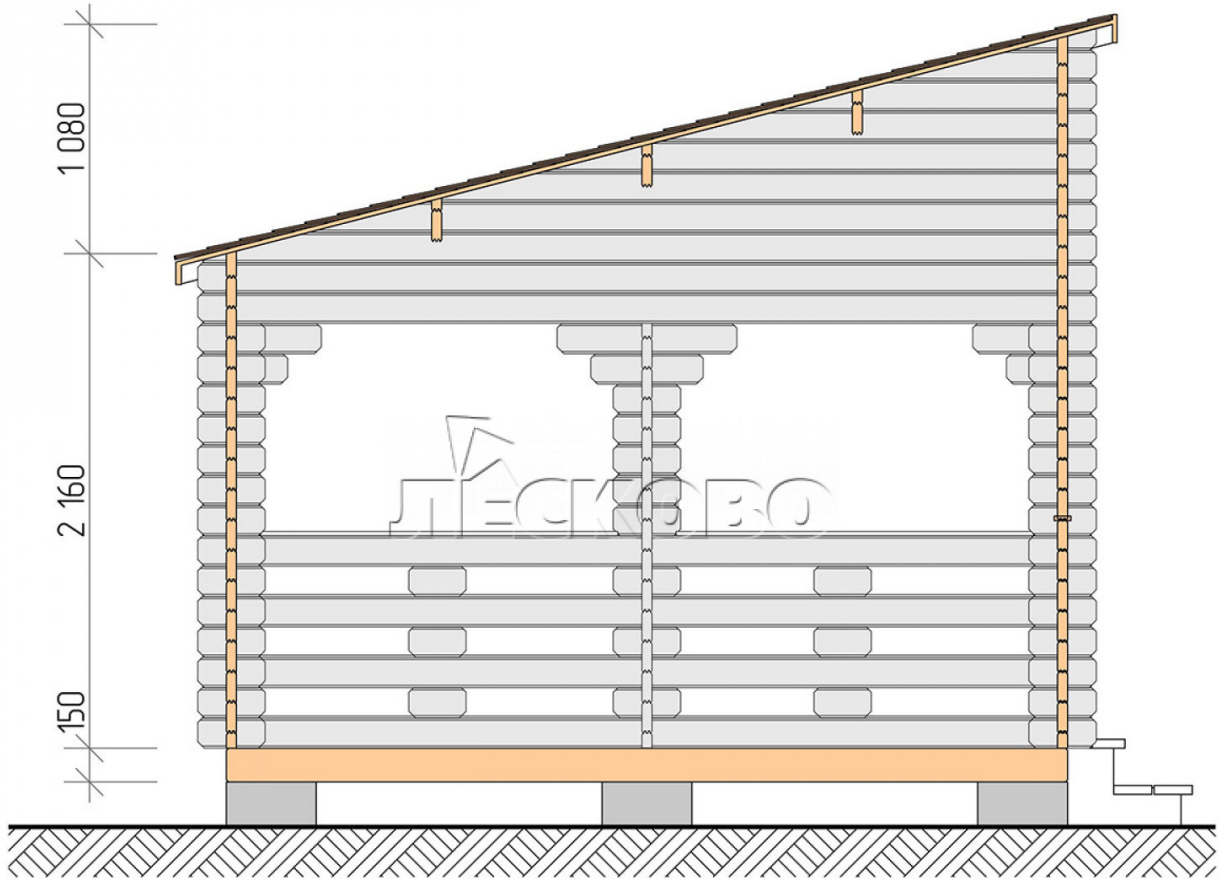

Veranda "B" series 4x5

Project Dimensions

4 × 5 / 17.4 m²

Full house set

2,428 €

Timber

45 MM

65 MM
+ 575 €

Project planning

5 000

4 000

17,01

M²

ЛЕСКОБО

Разрез

House Kit

- 1) Wall kit: mini-chamber drying chamber 44 × 145 mm with bowls for the project;
- 2) Logs, lower harness: board 45 × 145 mm chamber drying 10-12%;
- 3) Floors: floorboard 35 mm, chamber drying;
- 4) Ceiling: imitation of a bar 20 × 135 mm, chamber drying;
- 5) Platbands: dry planed board 20 × 100 mm;
- 6) Roof: shingles;
- 7) Skirting board 35 mm.