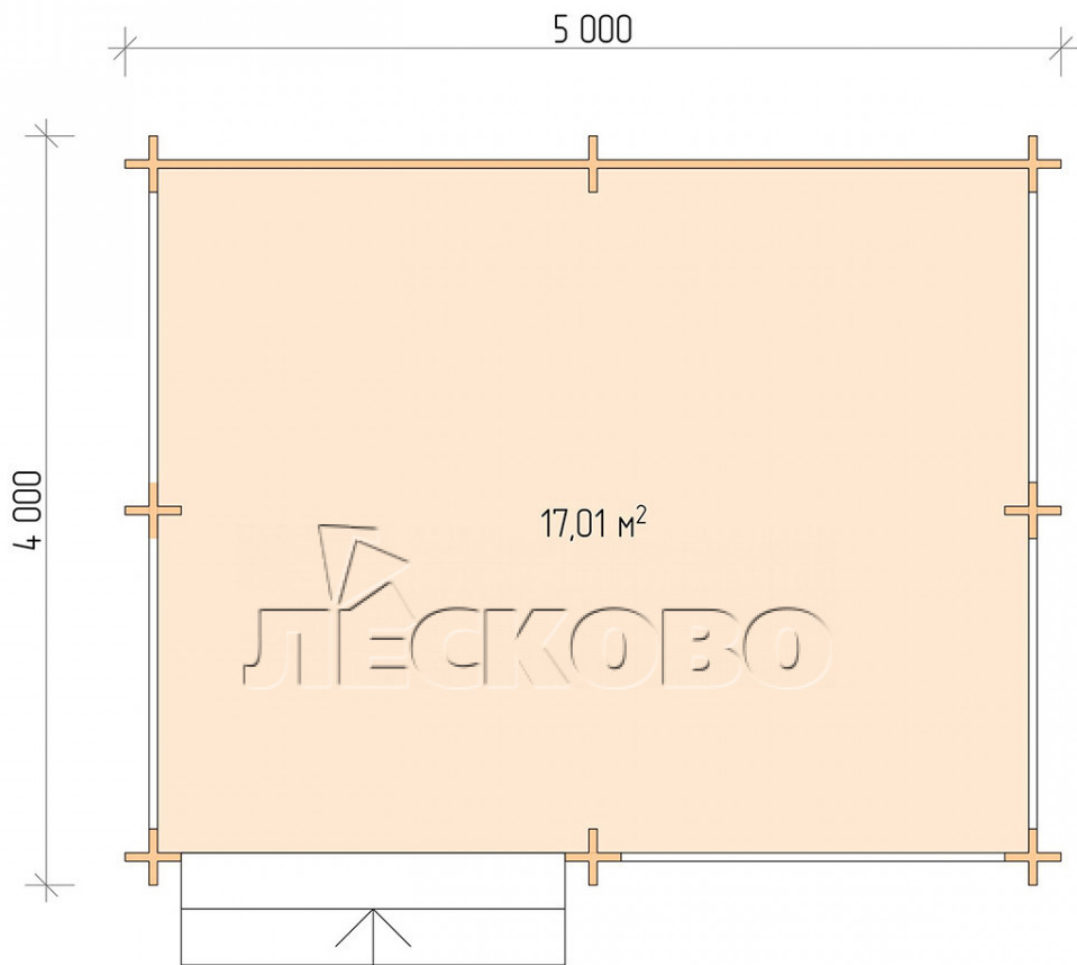

Veranda "B" series 4x5

Project Dimensions

4 × 5 / 17.4 m²

Full house set

2,428 €

Timber

45 MM

65 MM
+ 575 €

Project planning

5 000

4 000

17,01

M²

ЛЕСКОБО

Разрез

House Kit

- 1) Wall kit: mini-chamber drying chamber 44 × 145 mm with bowls for the project;
- 2) Logs, lower harness: board 45 × 145 mm chamber drying 10-12%;
- 3) Floors: floorboard 35 mm, chamber drying;
- 4) Ceiling: imitation of a bar 20 × 135 mm, chamber drying;
- 5) Platbands: dry planed board 20 × 100 mm;
- 6) Roof: shingles;
- 7) Skirting board 35 mm.