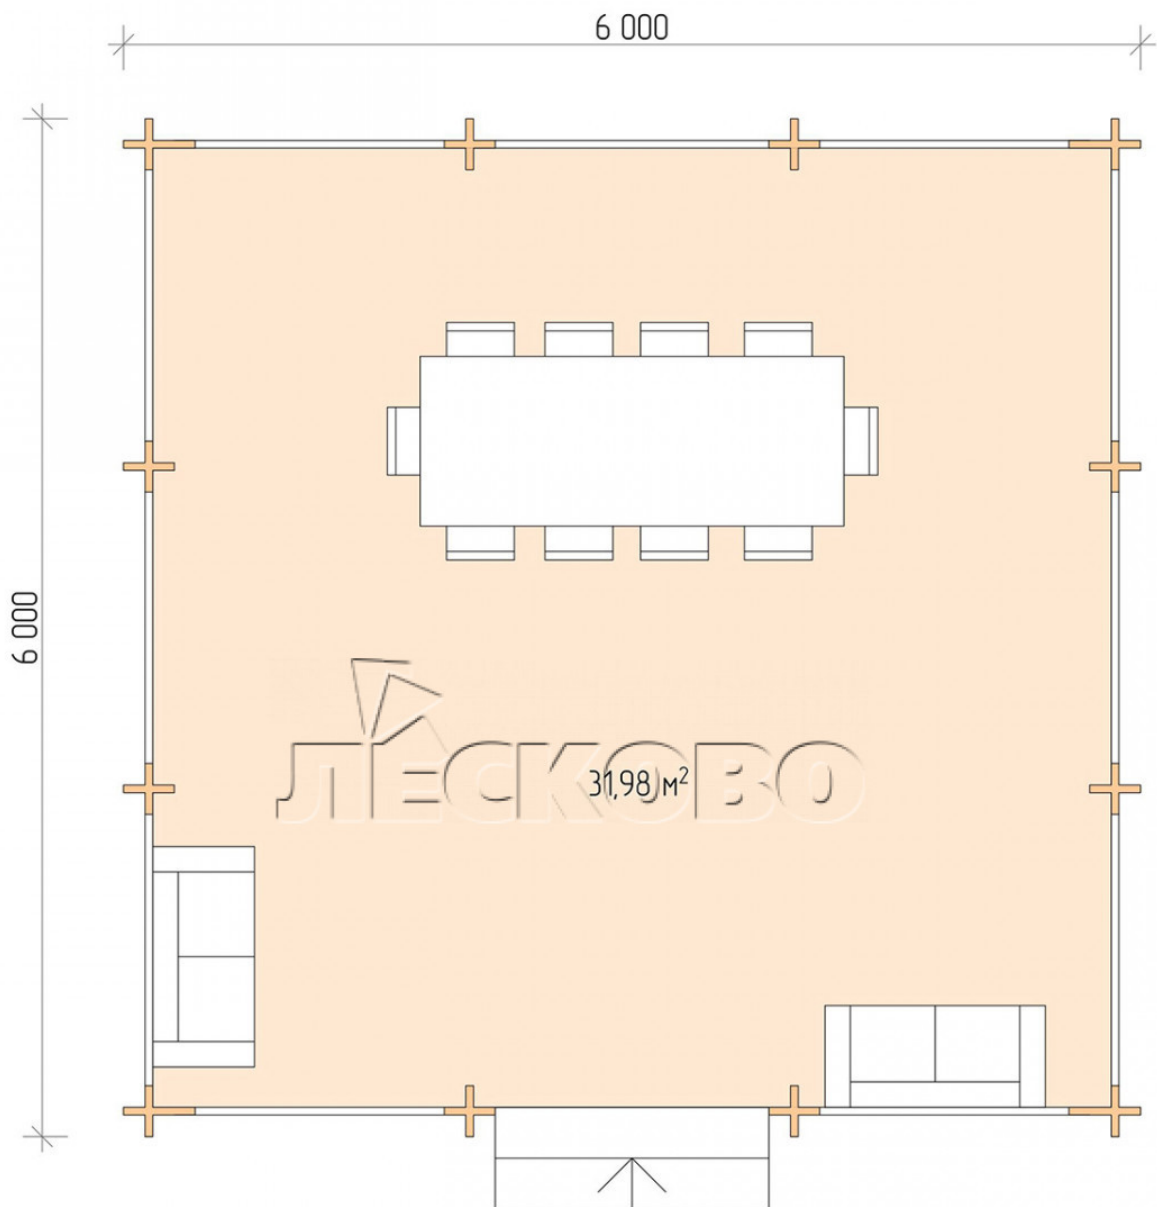

## Gazebo "BS" series 6×6

Project Dimensions

6 × 6 / 32.5 m<sup>2</sup>

Full house set

**4,884 €**

# Разрез

## House Kit

- Wall kit: mini-chamber drying chamber  $44 \times 145$  mm with bowls for the project. The material of the tree is spruce, pine (GOST 8486). Humidity 12-14%. The height of the walls is 2.16 m;
- Logs, lower harness: board  $45 \times 145$  mm chamber drying 10-12%;
- Floors: floorboard 35 mm, chamber drying;
- Ceiling: imitation of a bar  $20 \times 135$  mm, chamber drying;
- Platbands: dry planed board  $20 \times 100$  mm;
- Roof: shingles;