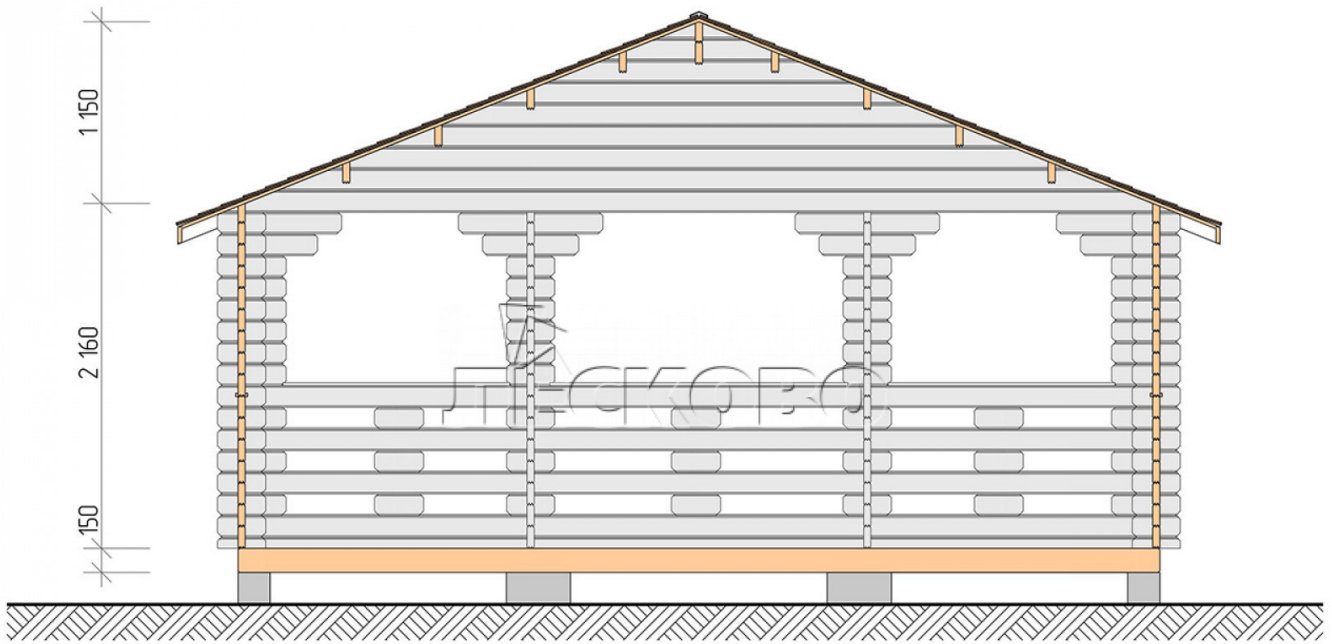

## Gazebo "BS" series 6×6

Project Dimensions

6 × 6 / 32.5 m<sup>2</sup>

Full house set

**4,884 €**

# Разрез

## House Kit

- Wall kit: mini-chamber drying chamber  $44 \times 145$  mm with bowls for the project. The material of the tree is spruce, pine (GOST 8486). Humidity 12-14%. The height of the walls is 2.16 m;
- Logs, lower harness: board  $45 \times 145$  mm chamber drying 10-12%;
- Floors: floorboard 35 mm, chamber drying;
- Ceiling: imitation of a bar  $20 \times 135$  mm, chamber drying;
- Platbands: dry planed board  $20 \times 100$  mm;
- Roof: shingles;