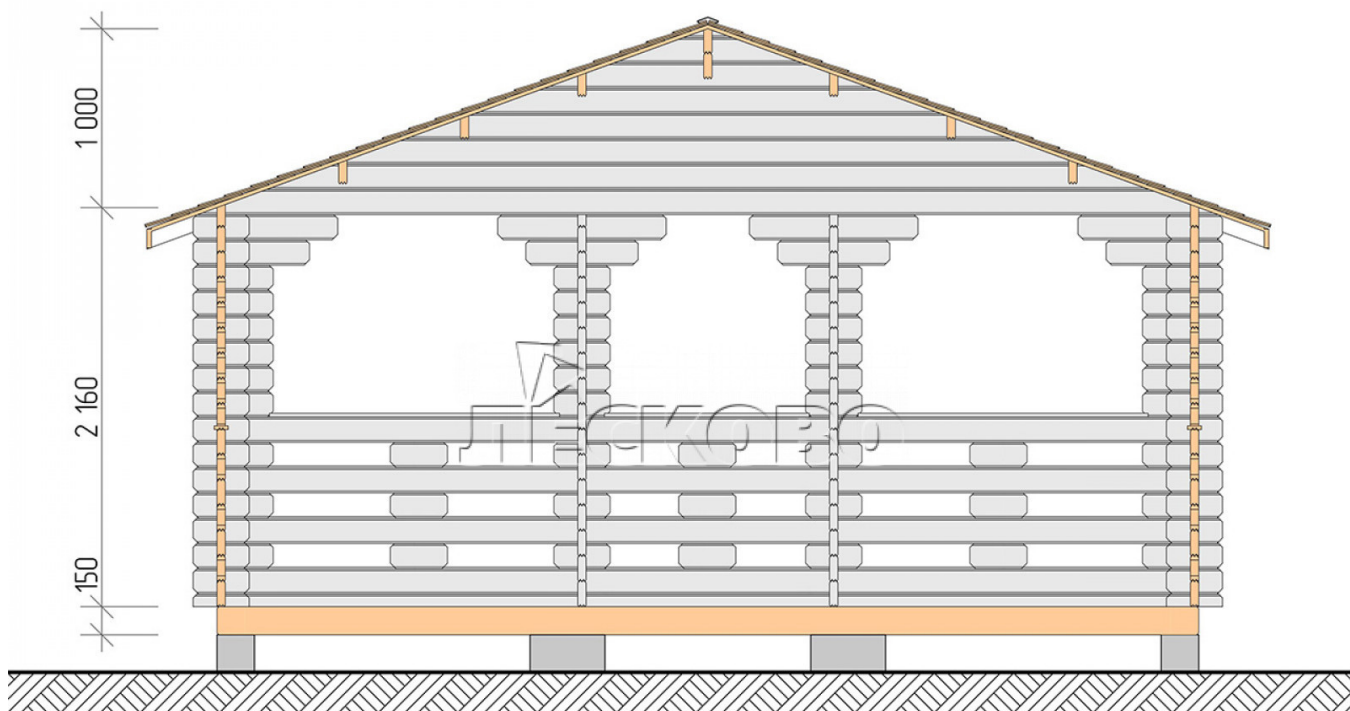

Gazebo "BS" series 5.5×6

Project Dimensions

5.5 × 6 / 29.7 m²

Full house set

3,735 €

Timber

45 MM

65 MM
+ 861 €

Project planning

5 500

6 000

Разрез

House Kit

- Wall kit: mini-chamber drying chamber 44 × 145 mm with bowls for the project. The material of the tree is spruce, pine (GOST 8486). Humidity 12-14%. The height of the walls is 2.16 m;
- Logs, lower harness: board 45 × 145 mm chamber drying 10-12%;
- Floors: floorboard 35 mm, chamber drying;
- Ceiling: imitation of a bar 20 × 135 mm, chamber drying;
- Platbands: dry planed board 20 × 100 mm;
- Roof: shingles;