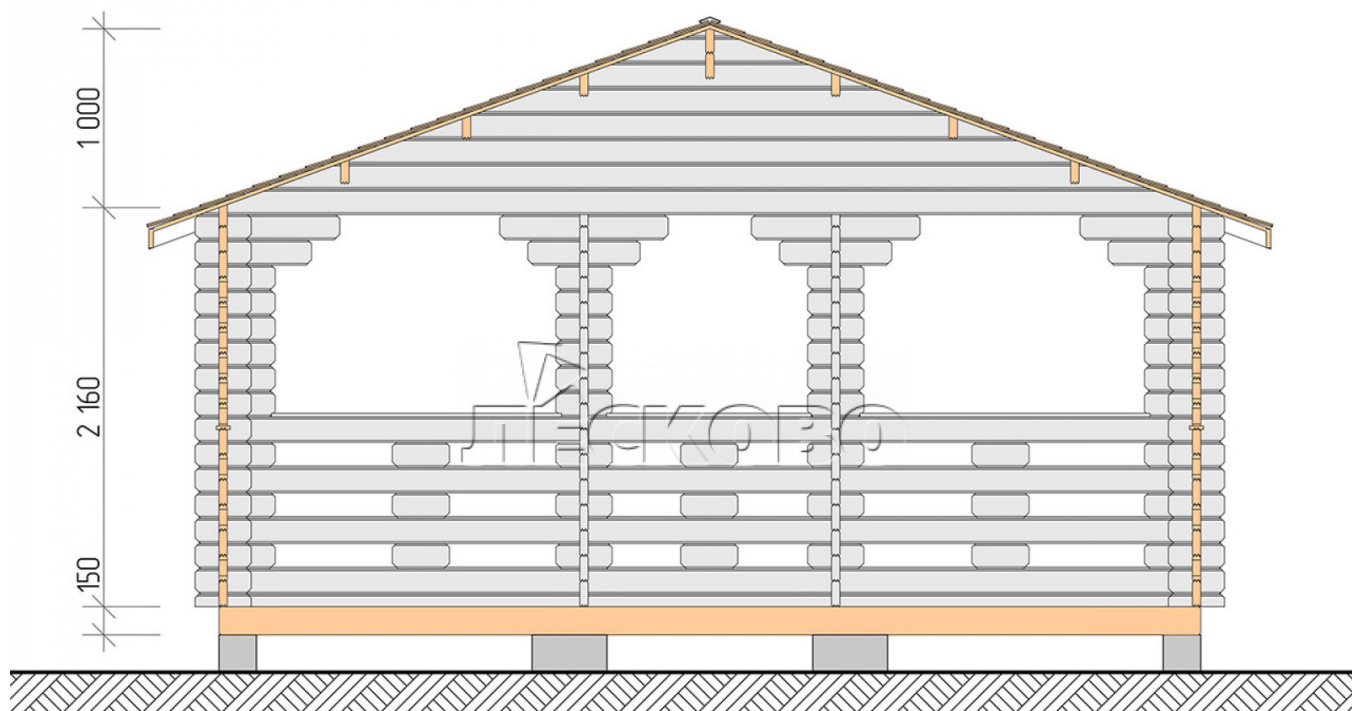

Gazebo "BS" series 5.5×6

Project Dimensions

5.5 × 6 / 29.7 m²

Full house set

3,873 €

Timber

45 MM

65 MM
+ 893 €

Project planning

5 500

6 000

Разрез

House Kit

- Wall kit: mini-chamber drying chamber 44 × 145 mm with bowls for the project. The material of the tree is spruce, pine (GOST 8486). Humidity 12-14%. The height of the walls is 2.16 m;
- Logs, lower harness: board 45 × 145 mm chamber drying 10-12%;
- Floors: floorboard 35 mm, chamber drying;
- Ceiling: imitation of a bar 20 × 135 mm, chamber drying;
- Platbands: dry planed board 20 × 100 mm;
- Roof: shingles;