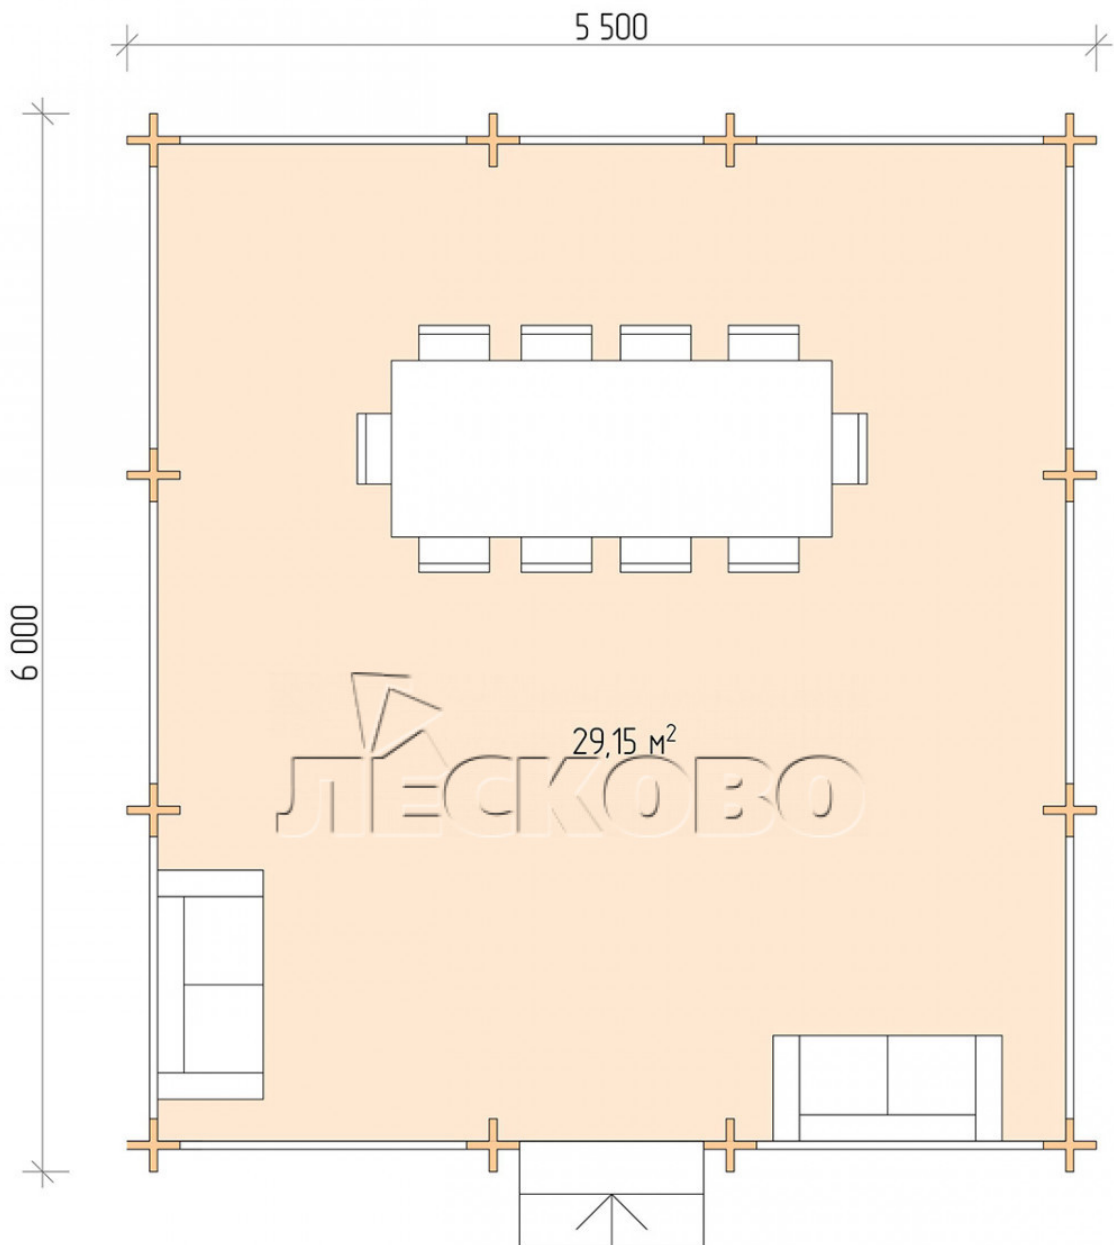

Gazebo "BS" series 5.5×6

Project Dimensions

5.5 × 6 / 29.7 m²

Full house set

3,873 €

Timber

45 MM

65 MM
+ 893 €

Project planning

5 500

6 000

Разрез

House Kit

- Wall kit: mini-chamber drying chamber 44 × 145 mm with bowls for the project. The material of the tree is spruce, pine (GOST 8486). Humidity 12-14%. The height of the walls is 2.16 m;
- Logs, lower harness: board 45 × 145 mm chamber drying 10-12%;
- Floors: floorboard 35 mm, chamber drying;
- Ceiling: imitation of a bar 20 × 135 mm, chamber drying;
- Platbands: dry planed board 20 × 100 mm;
- Roof: shingles;