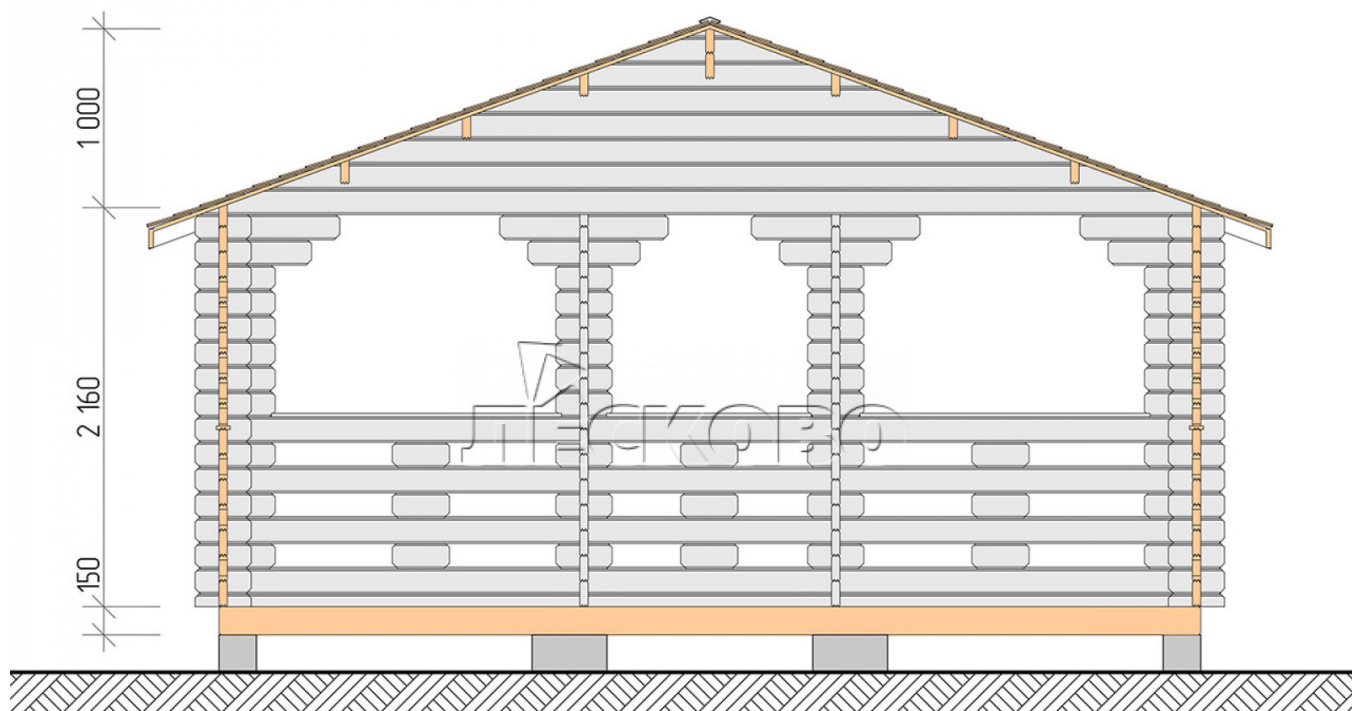

Gazebo "BS" series 5.5×6

Project Dimensions

5.5 × 6 / 29.7 m²

Full house set

4,397 €

Timber

45 MM

65 MM
+ 1,060 €

Project planning

5 500

6 000

Разрез

House Kit

- Wall kit: mini-chamber drying chamber 44×145 mm with bowls for the project. The material of the tree is spruce, pine (GOST 8486). Humidity 12-14%. The height of the walls is 2.16 m;
- Logs, lower harness: board 45×145 mm chamber drying 10-12%;
- Floors: floorboard 35 mm, chamber drying;
- Ceiling: imitation of a bar 20×135 mm, chamber drying;
- Platbands: dry planed board 20×100 mm;
- Roof: shingles;