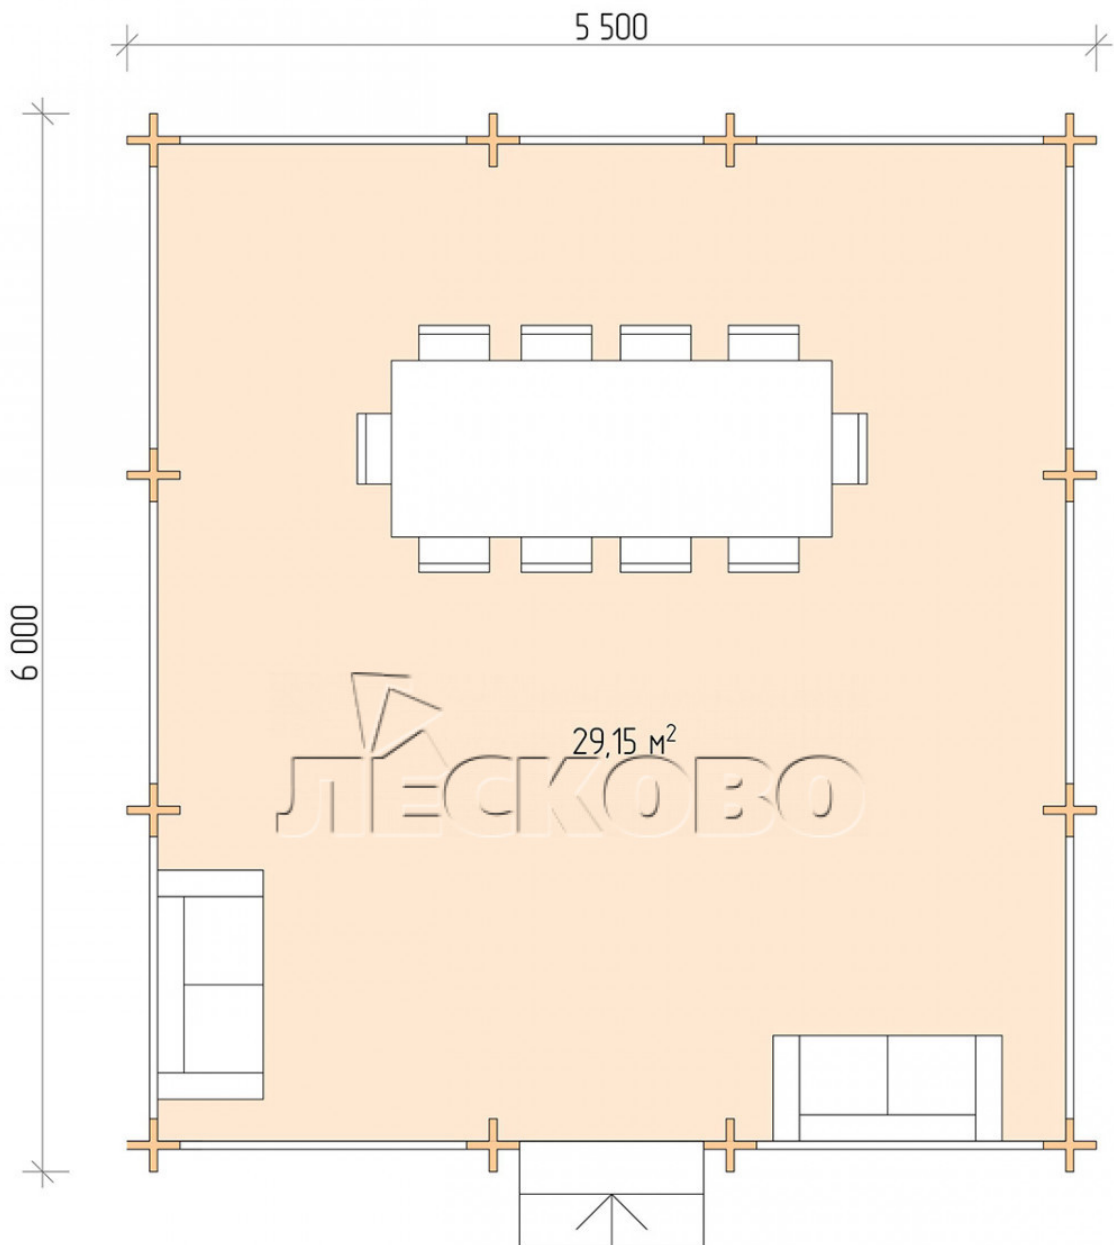

Gazebo "BS" series 5.5×6

Project Dimensions

5.5 × 6 / 29.7 m²

Full house set

4,397 €

Timber

45 MM

65 MM
+ 1,060 €

Project planning

5 500

6 000

Разрез

House Kit

- Wall kit: mini-chamber drying chamber 44×145 mm with bowls for the project. The material of the tree is spruce, pine (GOST 8486). Humidity 12-14%. The height of the walls is 2.16 m;
- Logs, lower harness: board 45×145 mm chamber drying 10-12%;
- Floors: floorboard 35 mm, chamber drying;
- Ceiling: imitation of a bar 20×135 mm, chamber drying;
- Platbands: dry planed board 20×100 mm;
- Roof: shingles;