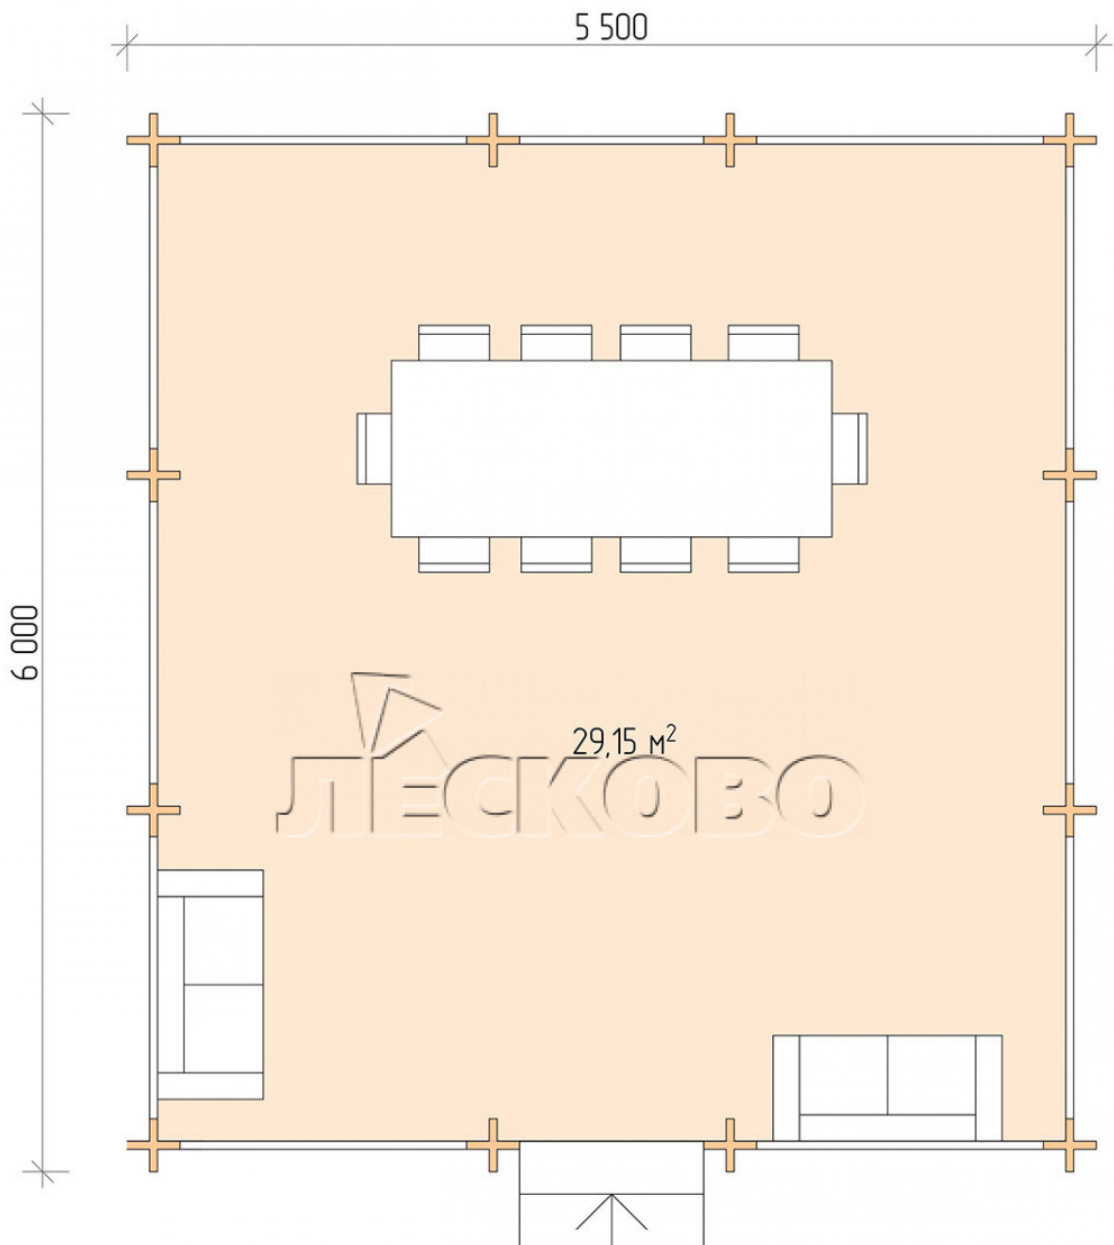

Gazebo "BS" series 5.5×6

Project Dimensions

5.5 × 6 / 29.7 m²

Full house set

3,735 €

Timber

45 MM

65 MM
+ 861 €

Project planning

5 500

6 000

Разрез

House Kit

- Wall kit: mini-chamber drying chamber 44 × 145 mm with bowls for the project. The material of the tree is spruce, pine (GOST 8486). Humidity 12-14%. The height of the walls is 2.16 m;
- Logs, lower harness: board 45 × 145 mm chamber drying 10-12%;
- Floors: floorboard 35 mm, chamber drying;
- Ceiling: imitation of a bar 20 × 135 mm, chamber drying;
- Platbands: dry planed board 20 × 100 mm;
- Roof: shingles;