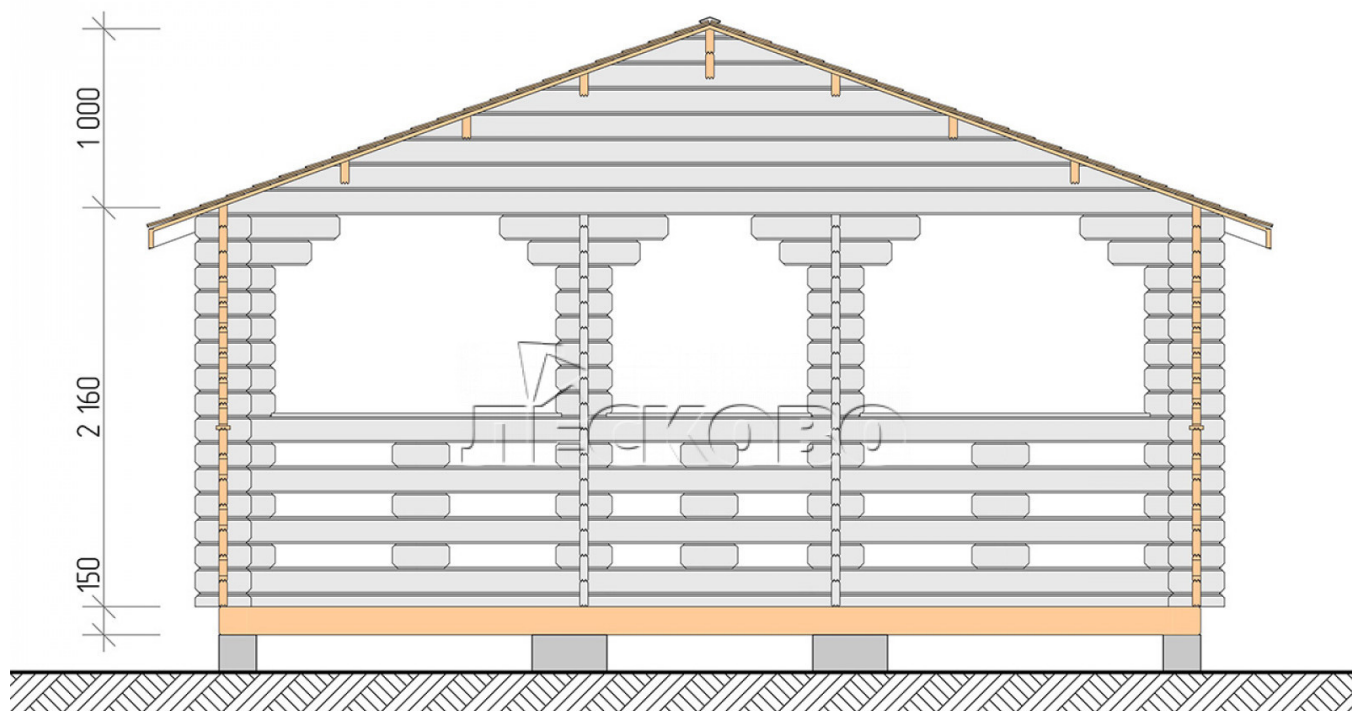

Gazebo "BS" series 5.5×5.5

Project Dimensions

5.5 × 5.5 / 27 m²

Full house set

3,461 €

Timber

45 MM

65 MM
+ 819 €

Project planning

5 500

5 500

Разрез

House Kit

- Wall kit: mini-chamber drying chamber 44 × 145 mm with bowls for the project. The material of the tree is spruce, pine (GOST 8486). Humidity 12-14%. The height of the walls is 2.16 m;
- Logs, lower harness: board 45 × 145 mm chamber drying 10-12%;
- Floors: floorboard 35 mm, chamber drying;
- Ceiling: imitation of a bar 20 × 135 mm, chamber drying;
- Platbands: dry planed board 20 × 100 mm;
- Roof: shingles;