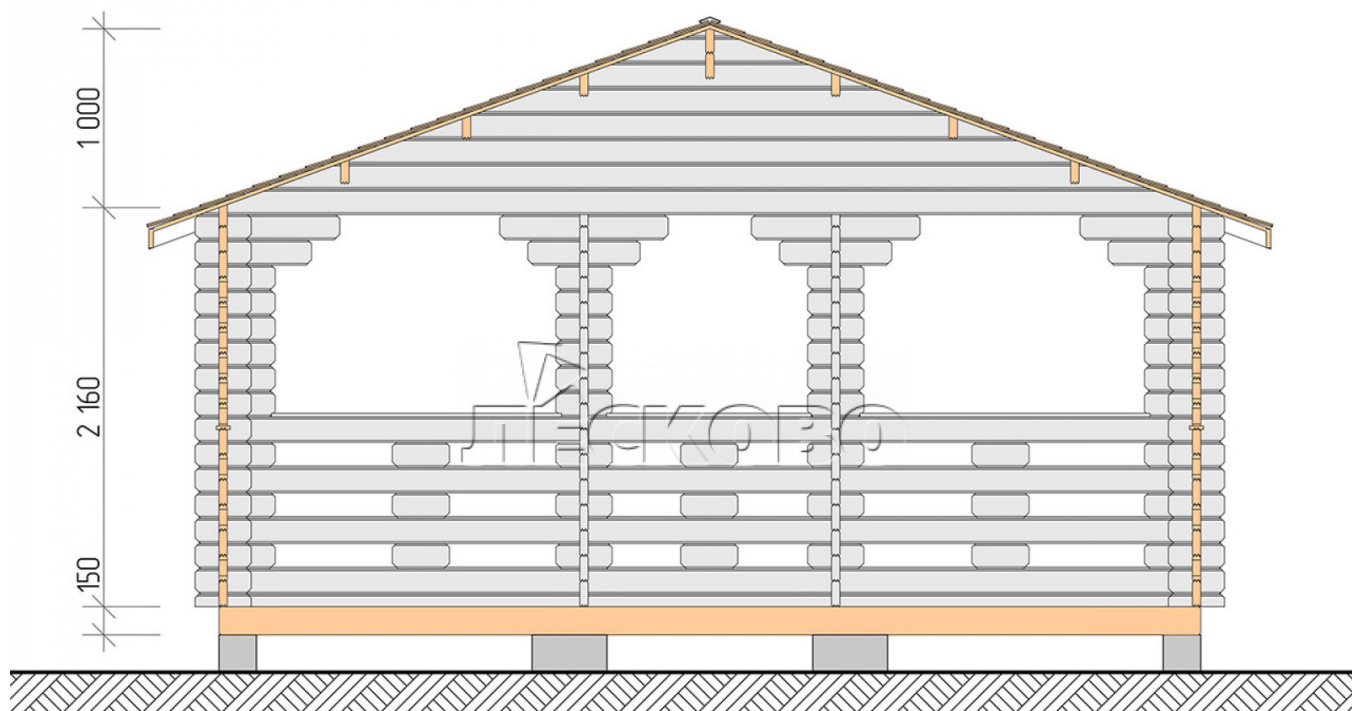

Gazebo "BS" series 5.5×5.5

Project Dimensions

5.5 × 5.5 / 27 m²

Full house set

4,150 €

Timber

45 MM

65 MM
+ 1,025 €

Project planning

5 500

5 500

Разрез

House Kit

- Wall kit: mini-chamber drying chamber 44 × 145 mm with bowls for the project. The material of the tree is spruce, pine (GOST 8486). Humidity 12-14%. The height of the walls is 2.16 m;
- Logs, lower harness: board 45 × 145 mm chamber drying 10-12%;
- Floors: floorboard 35 mm, chamber drying;
- Ceiling: imitation of a bar 20 × 135 mm, chamber drying;
- Platbands: dry planed board 20 × 100 mm;
- Roof: shingles;