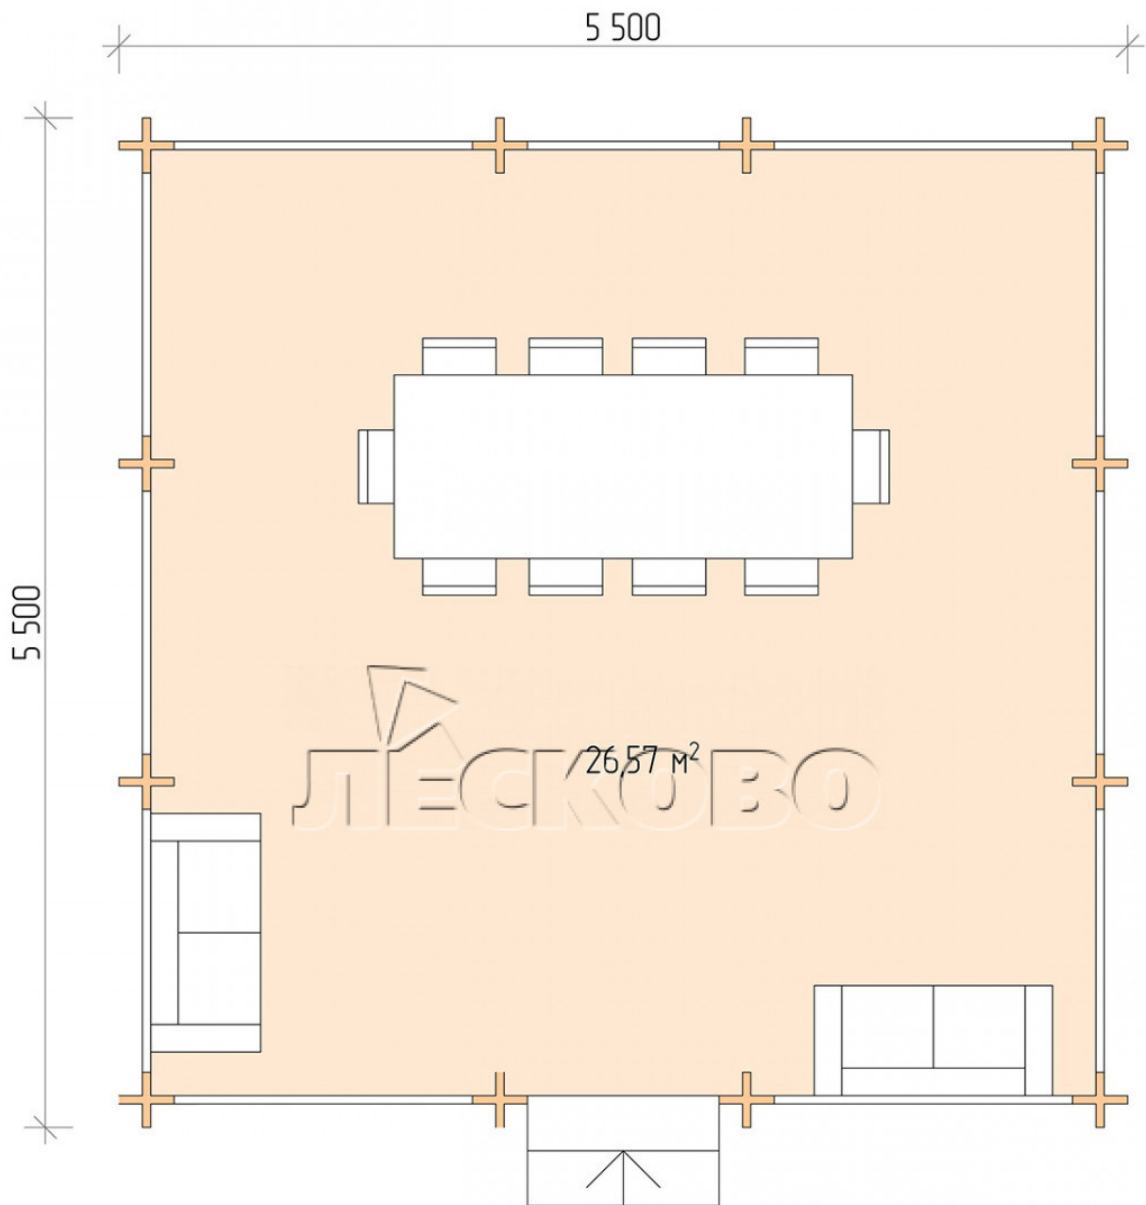

Gazebo "BS" series 5.5×5.5

Project Dimensions

5.5 × 5.5 / 27 m²

Full house set

4,150 €

Timber

45 MM

65 MM
+ 1,025 €

Project planning

5 500

5 500

Разрез

House Kit

- Wall kit: mini-chamber drying chamber 44 × 145 mm with bowls for the project. The material of the tree is spruce, pine (GOST 8486). Humidity 12-14%. The height of the walls is 2.16 m;
- Logs, lower harness: board 45 × 145 mm chamber drying 10-12%;
- Floors: floorboard 35 mm, chamber drying;
- Ceiling: imitation of a bar 20 × 135 mm, chamber drying;
- Platbands: dry planed board 20 × 100 mm;
- Roof: shingles;