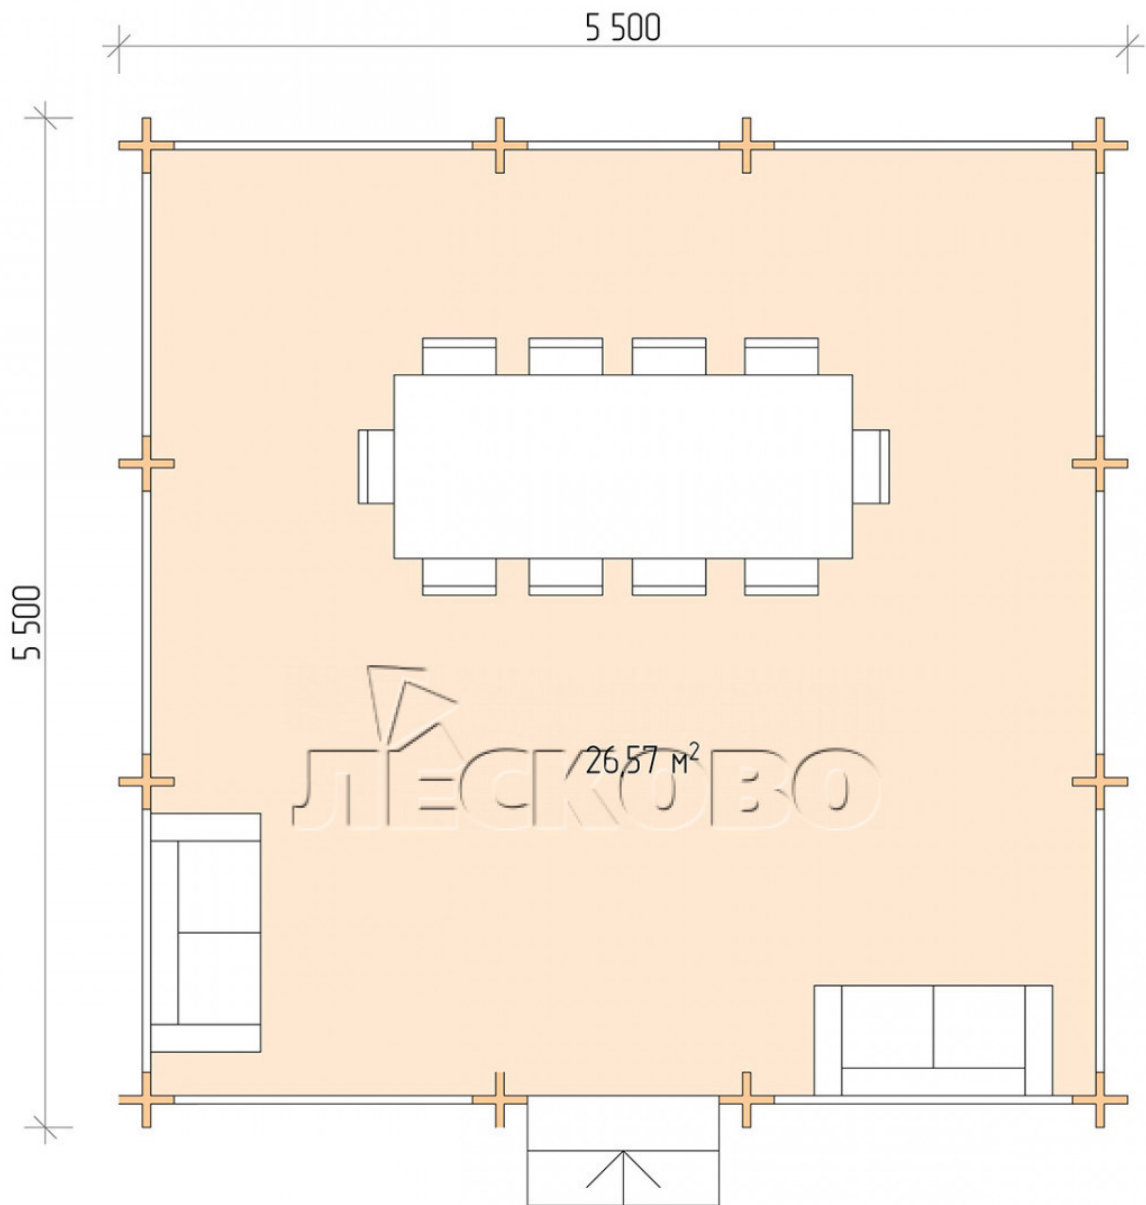

Gazebo "BS" series 5.5×5.5

Project Dimensions

5.5 × 5.5 / 27 m²

Full house set

3,461 €

Timber

45 MM

65 MM
+ 819 €

Project planning

5 500

5 500

Разрез

House Kit

- Wall kit: mini-chamber drying chamber 44 × 145 mm with bowls for the project. The material of the tree is spruce, pine (GOST 8486). Humidity 12-14%. The height of the walls is 2.16 m;
- Logs, lower harness: board 45 × 145 mm chamber drying 10-12%;
- Floors: floorboard 35 mm, chamber drying;
- Ceiling: imitation of a bar 20 × 135 mm, chamber drying;
- Platbands: dry planed board 20 × 100 mm;
- Roof: shingles;