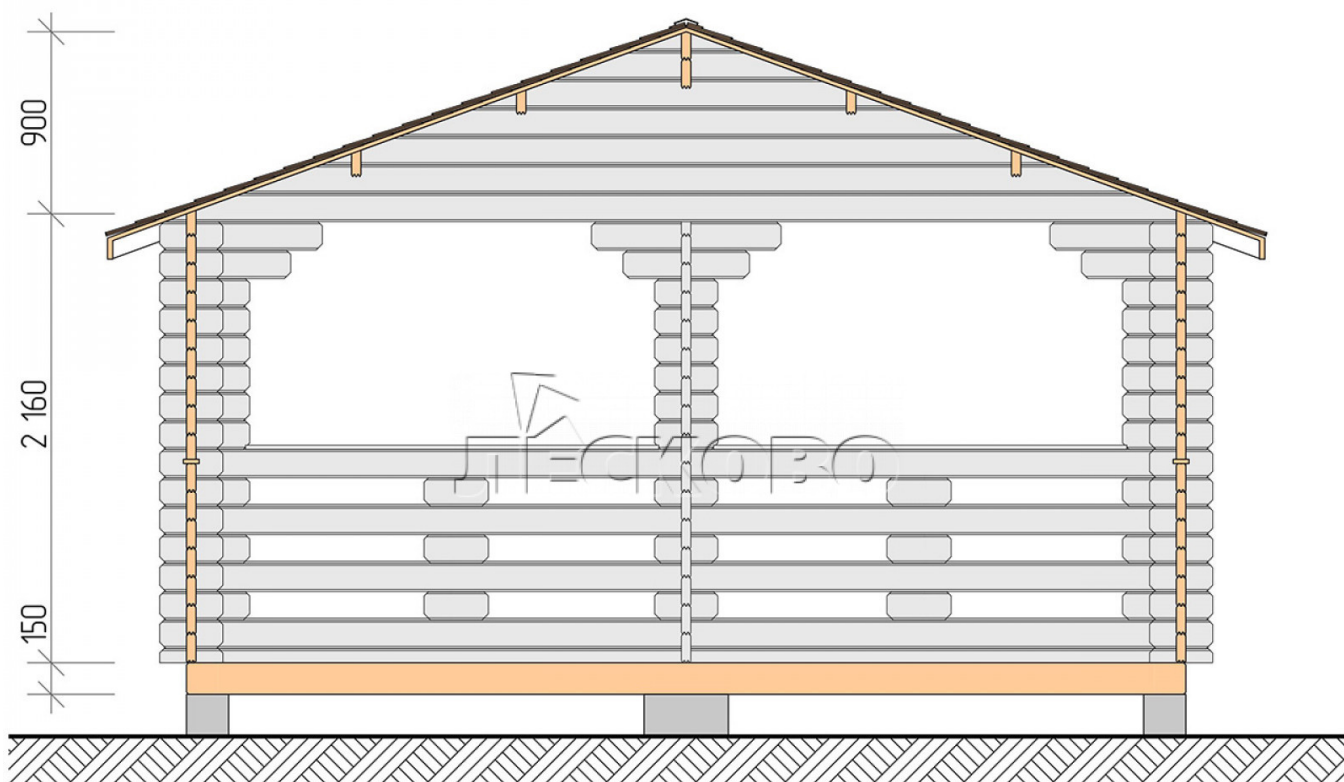

Gazebo "BS" series 5×6

Project Dimensions

5 × 6 / 26.8 m²

Full house set

3,283 €

Timber

45 MM

65 MM
+ 718 €

Project planning

5 000

6 000

Разрез

House Kit

- Wall kit: mini-chamber drying chamber 44 × 145 mm with bowls for the project. The material of the tree is spruce, pine (GOST 8486). Humidity 12-14%. The height of the walls is 2.16 m;
- Logs, lower harness: board 45 × 145 mm chamber drying 10-12%;
- Floors: floorboard 35 mm, chamber drying;
- Ceiling: imitation of a bar 20 × 135 mm, chamber drying;
- Platbands: dry planed board 20 × 100 mm;
- Roof: shingles;