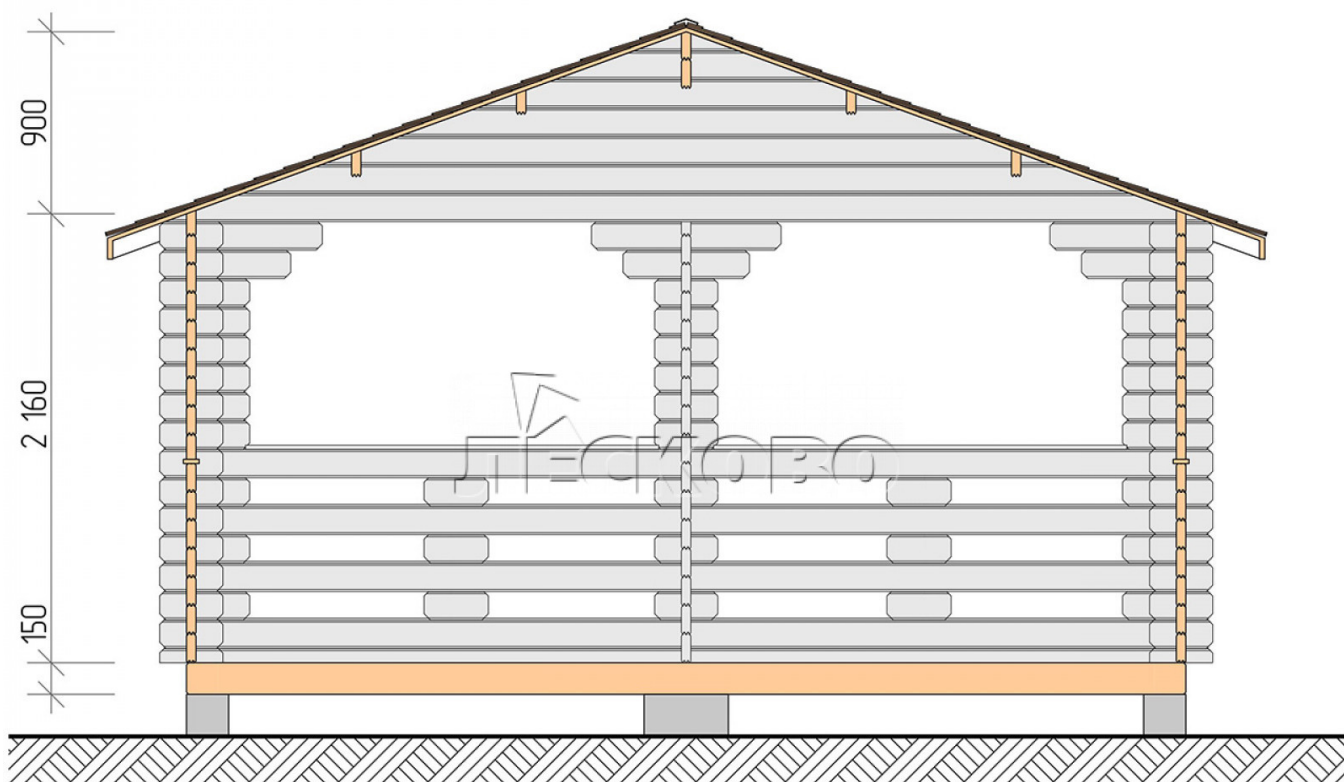

Gazebo "BS" series 5×6

Project Dimensions

5 × 6 / 26.8 m²

Full house set

3,846 €

Timber

45 MM

65 MM
+ 880 €

Project planning

5 000

6 000

Разрез

House Kit

- Wall kit: mini-chamber drying chamber 44 × 145 mm with bowls for the project. The material of the tree is spruce, pine (GOST 8486). Humidity 12-14%. The height of the walls is 2.16 m;
- Logs, lower harness: board 45 × 145 mm chamber drying 10-12%;
- Floors: floorboard 35 mm, chamber drying;
- Ceiling: imitation of a bar 20 × 135 mm, chamber drying;
- Platbands: dry planed board 20 × 100 mm;
- Roof: shingles;