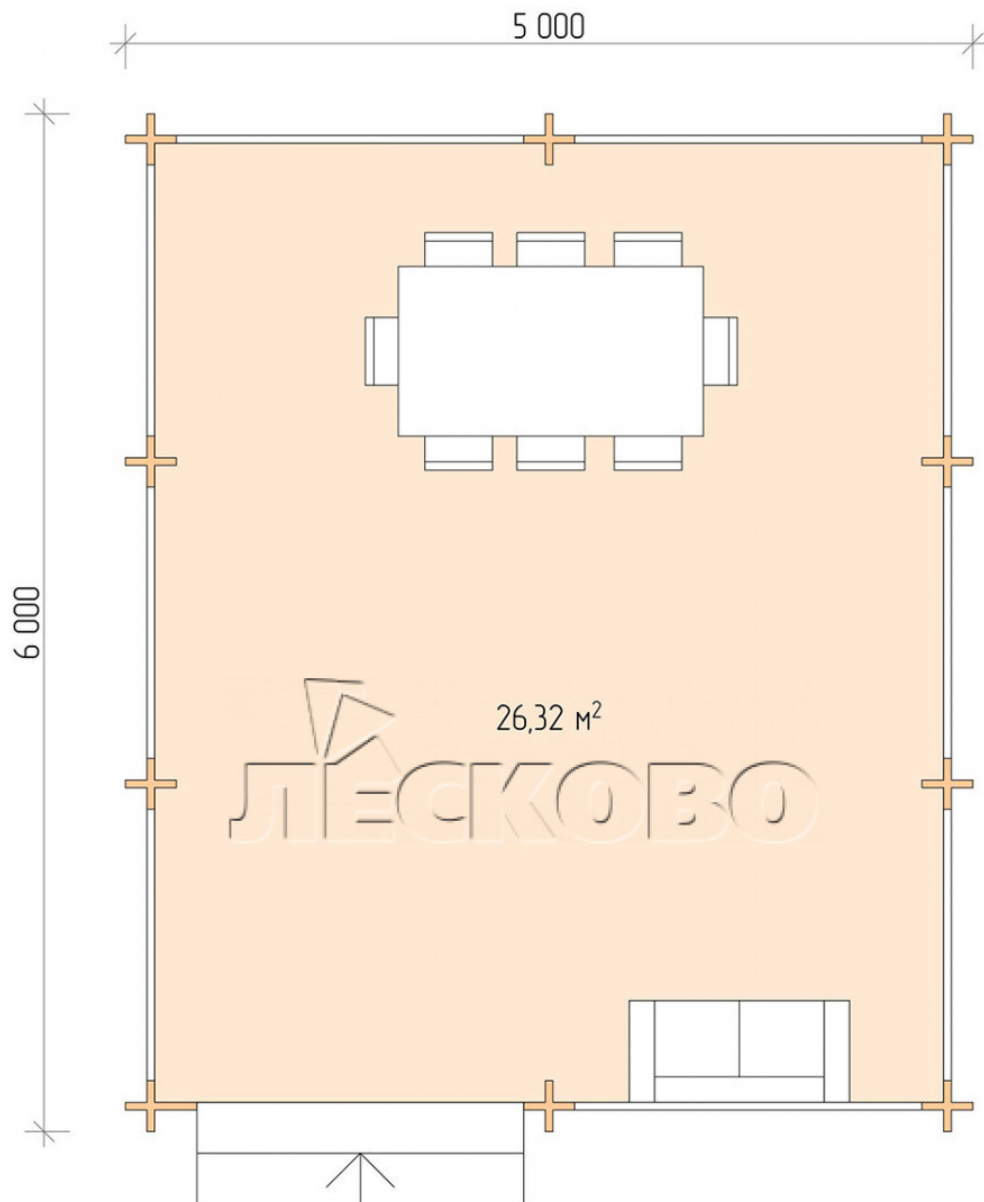

Gazebo "BS" series 5×6

Project Dimensions

5 × 6 / 26.8 m²

Full house set

3,272 €

Timber

45 MM

65 MM
+ 715 €

Project planning

5 000

6 000

Разрез

House Kit

- Wall kit: mini-chamber drying chamber 44 × 145 mm with bowls for the project. The material of the tree is spruce, pine (GOST 8486). Humidity 12-14%. The height of the walls is 2.16 m;
- Logs, lower harness: board 45 × 145 mm chamber drying 10-12%;
- Floors: floorboard 35 mm, chamber drying;
- Ceiling: imitation of a bar 20 × 135 mm, chamber drying;
- Platbands: dry planed board 20 × 100 mm;
- Roof: shingles;