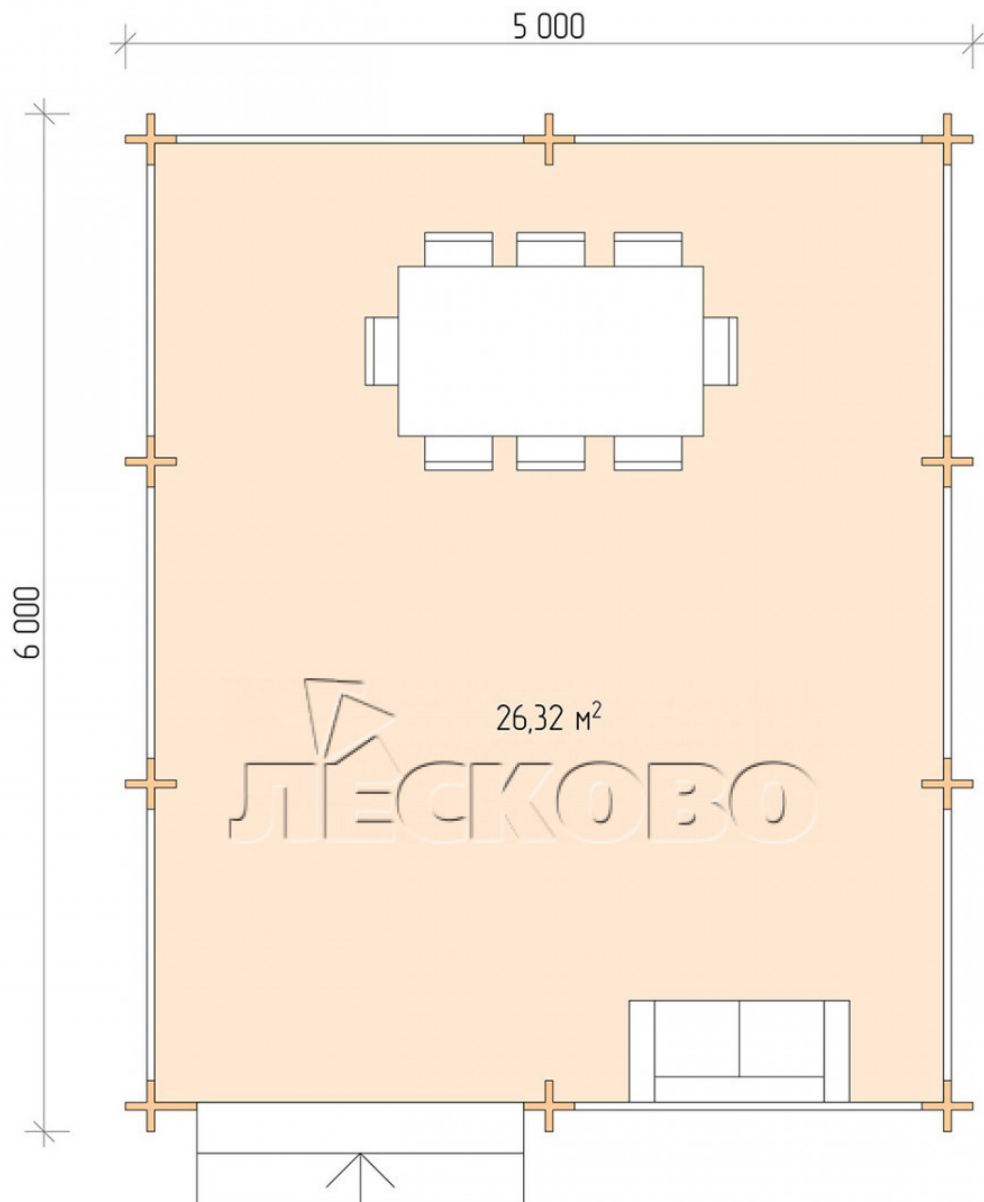

Gazebo "BS" series 5×6

Project Dimensions

5 × 6 / 26.8 m²

Full house set

3,846 €

Timber

45 MM

65 MM
+ 880 €

Project planning

5 000

6 000

Разрез

House Kit

- Wall kit: mini-chamber drying chamber 44 × 145 mm with bowls for the project. The material of the tree is spruce, pine (GOST 8486). Humidity 12-14%. The height of the walls is 2.16 m;
- Logs, lower harness: board 45 × 145 mm chamber drying 10-12%;
- Floors: floorboard 35 mm, chamber drying;
- Ceiling: imitation of a bar 20 × 135 mm, chamber drying;
- Platbands: dry planed board 20 × 100 mm;
- Roof: shingles;