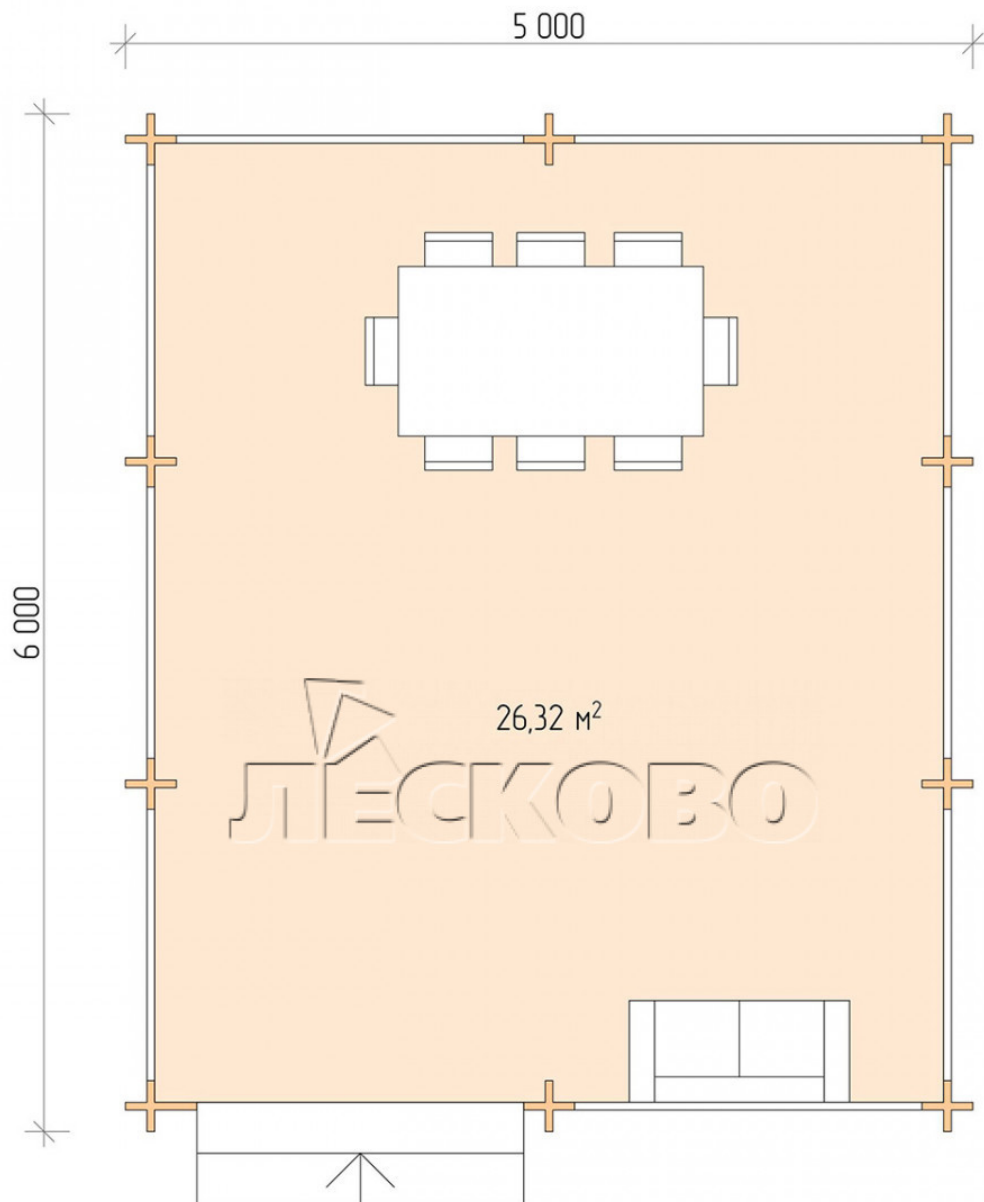

Gazebo "BS" series 5×6

Project Dimensions

5 × 6 / 26.8 m²

Full house set

3,283 €

Timber

45 MM

65 MM
+ 718 €

Project planning

5 000

6 000

Разрез

House Kit

- Wall kit: mini-chamber drying chamber 44 × 145 mm with bowls for the project. The material of the tree is spruce, pine (GOST 8486). Humidity 12-14%. The height of the walls is 2.16 m;
- Logs, lower harness: board 45 × 145 mm chamber drying 10-12%;
- Floors: floorboard 35 mm, chamber drying;
- Ceiling: imitation of a bar 20 × 135 mm, chamber drying;
- Platbands: dry planed board 20 × 100 mm;
- Roof: shingles;