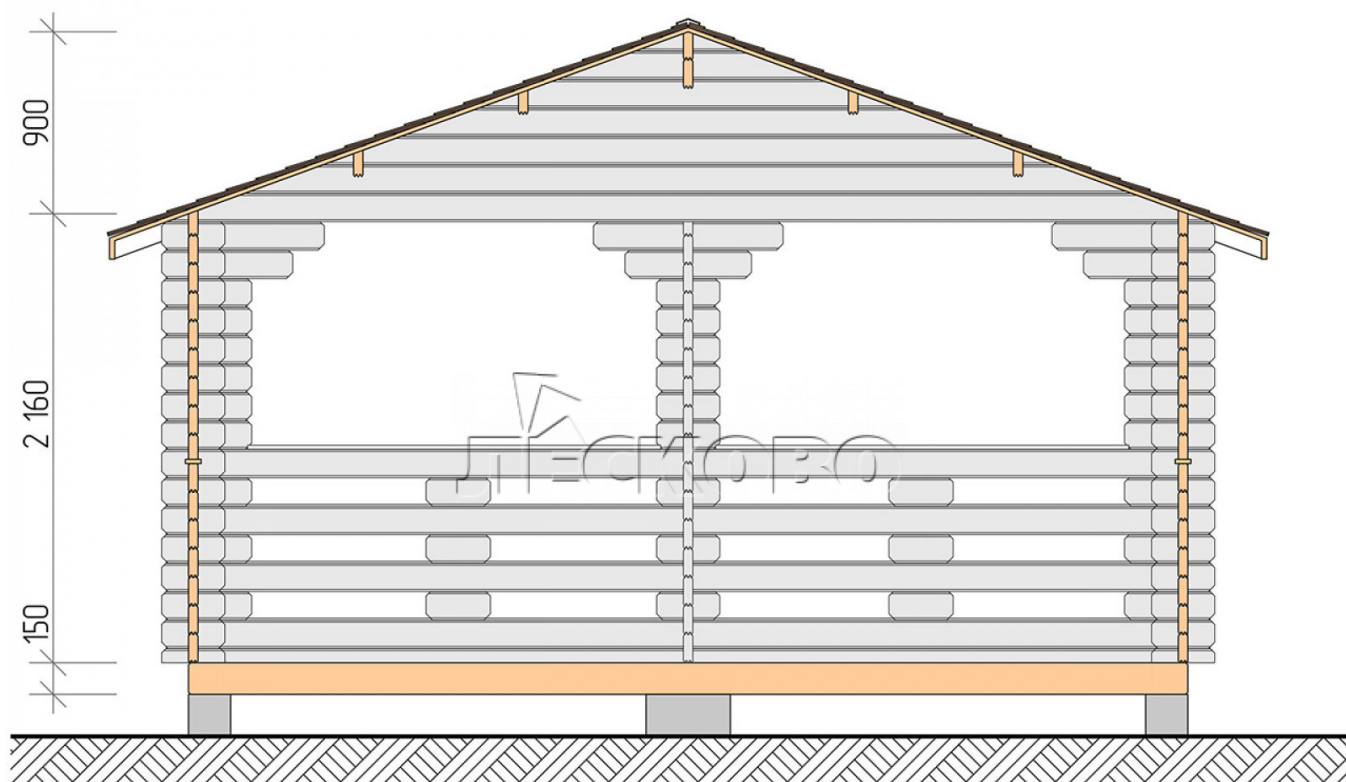

Gazebo "BS" series 5×6

Project Dimensions

5 × 6 / 26.8 m²

Full house set

3,272 €

Timber

45 MM

65 MM
+ 715 €

Project planning

5 000

6 000

Разрез

House Kit

- Wall kit: mini-chamber drying chamber 44 × 145 mm with bowls for the project. The material of the tree is spruce, pine (GOST 8486). Humidity 12-14%. The height of the walls is 2.16 m;
- Logs, lower harness: board 45 × 145 mm chamber drying 10-12%;
- Floors: floorboard 35 mm, chamber drying;
- Ceiling: imitation of a bar 20 × 135 mm, chamber drying;
- Platbands: dry planed board 20 × 100 mm;
- Roof: shingles;