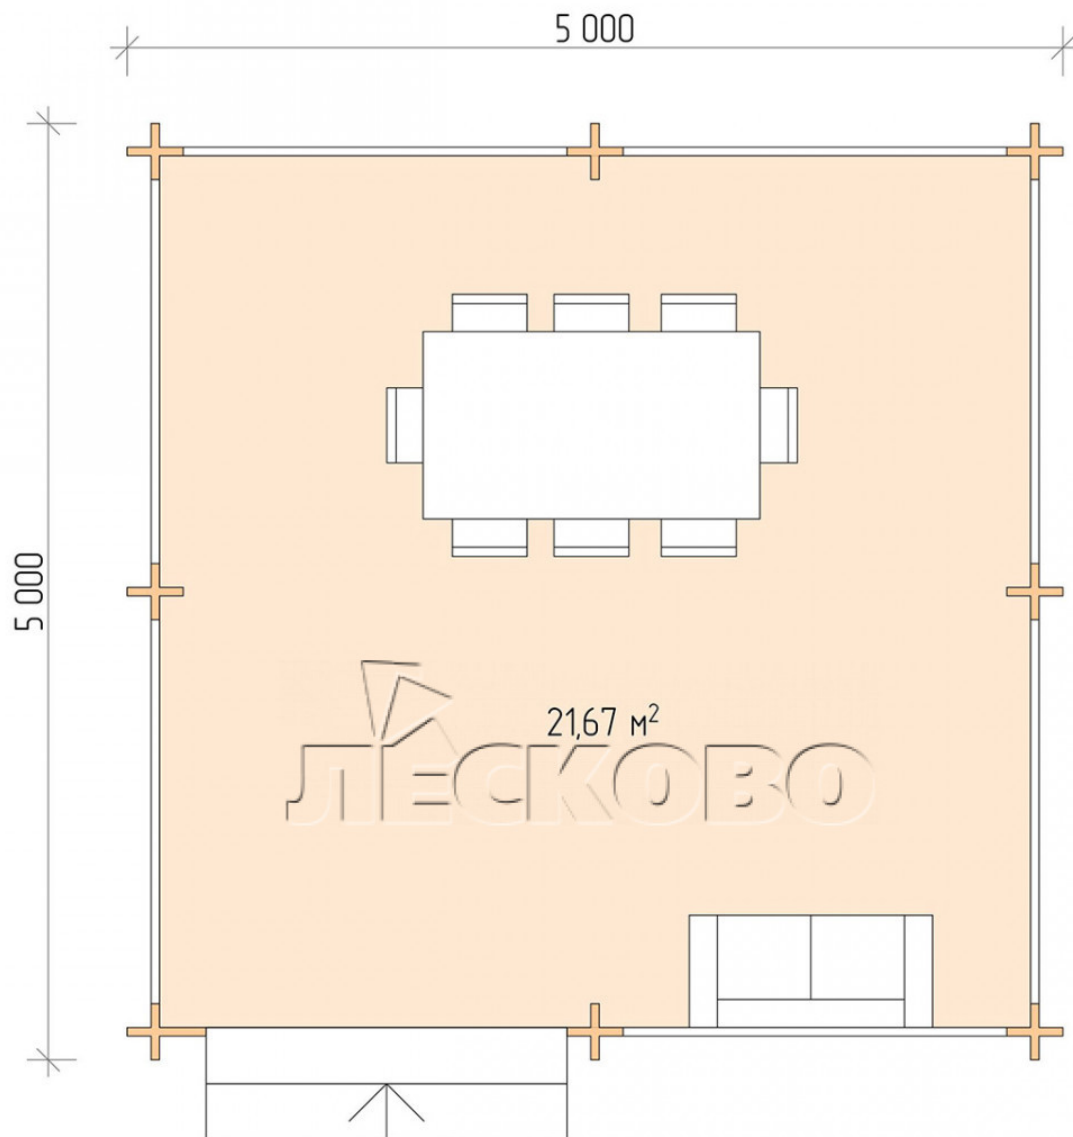

Gazebo "BS" series 5x5

Project Dimensions

5 × 5 / 22.1 m²

Full house set

3,479 €

Timber

45 MM

65 MM
+ 845 €

Project planning

5 000

5 000

21,67
M²

Разрез

House Kit

- Wall kit: mini-chamber drying chamber 44 × 145 mm with bowls for the project. The material of the tree is spruce, pine (GOST 8486). Humidity 12-14%. The height of the walls is 2.16 m;
- Logs, lower harness: board 45 × 145 mm chamber drying 10-12%;
- Floors: floorboard 35 mm, chamber drying;
- Ceiling: imitation of a bar 20 × 135 mm, chamber drying;
- Platbands: dry planed board 20 × 100 mm;
- Roof: shingles;

- Skirting board 35 mm.

+7 (4942) 499-770

156014, г. Кострома, ул. Базовая, д. 8