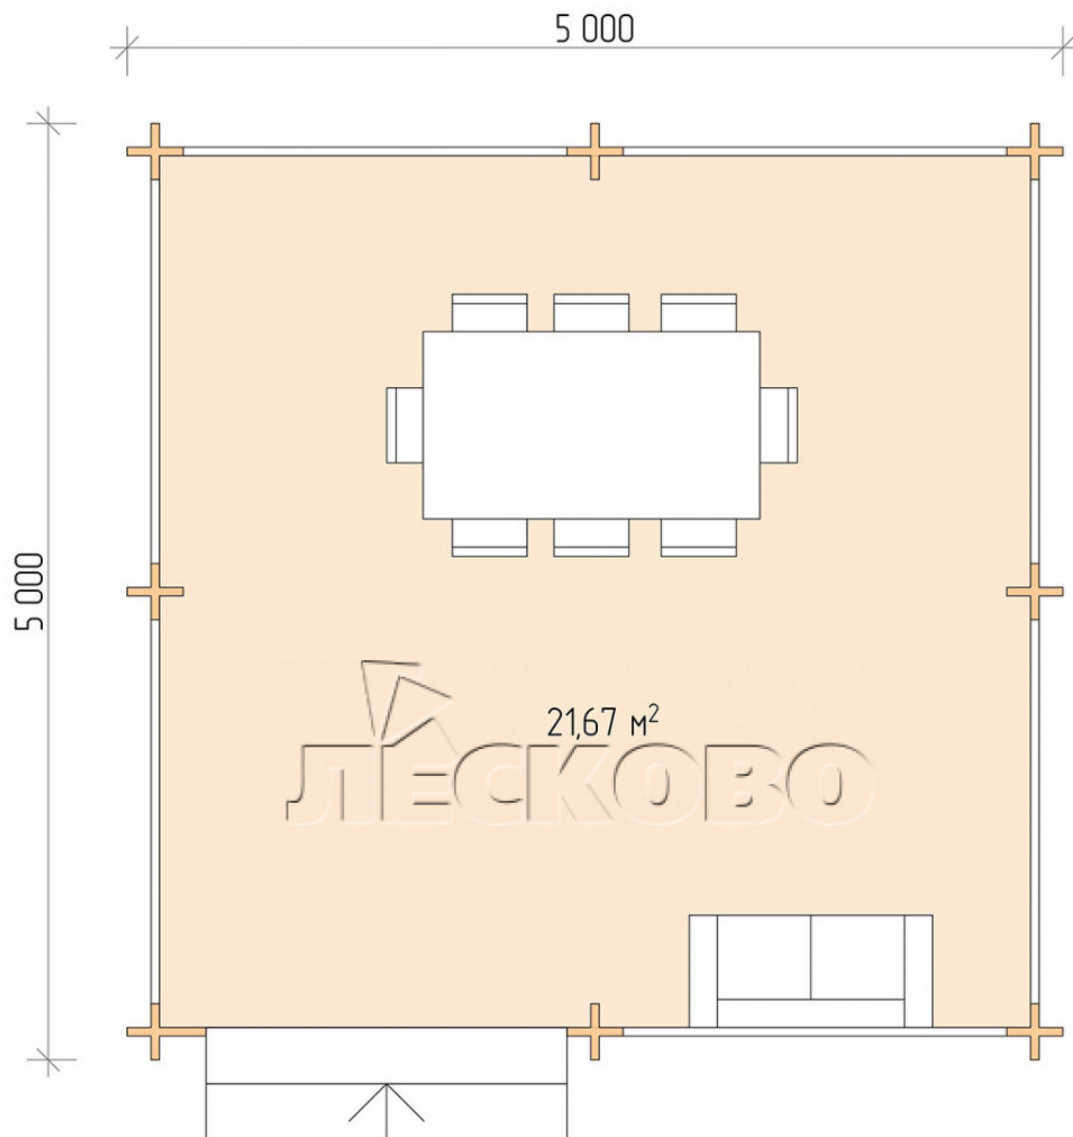

Gazebo "BS" series 5×5

Project Dimensions

5 × 5 / 22.1 m²

Full house set

2,999 €

Timber

45 MM

65 MM
+ 697 €

Project planning

5 000

5 000

Разрез

House Kit

- Wall kit: mini-chamber drying chamber 44 × 145 mm with bowls for the project. The material of the tree is spruce, pine (GOST 8486). Humidity 12-14%. The height of the walls is 2.16 m;
- Logs, lower harness: board 45 × 145 mm chamber drying 10-12%;
- Floors: floorboard 35 mm, chamber drying;
- Ceiling: imitation of a bar 20 × 135 mm, chamber drying;
- Platbands: dry planed board 20 × 100 mm;
- Roof: shingles;

- Skirting board 35 mm.

+7 (4942) 499-770

156014, г. Кострома, ул. Базовая, д. 8