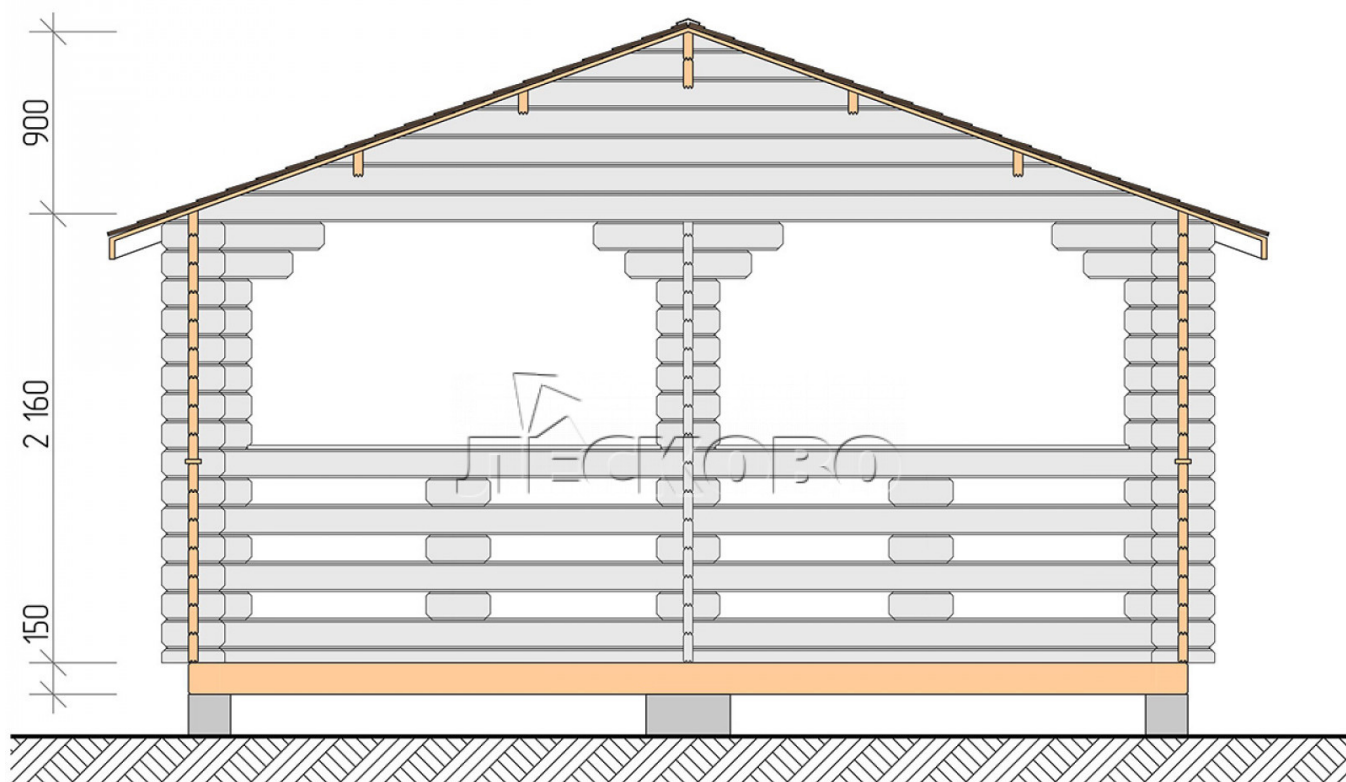

Gazebo "BS" series 5x5

Project Dimensions

5 × 5 / 22.1 m²

Full house set

3,479 €

Timber

45 MM

65 MM
+ 845 €

Project planning

5 000

5 000

21,67
M²

Разрез

House Kit

- Wall kit: mini-chamber drying chamber 44 × 145 mm with bowls for the project. The material of the tree is spruce, pine (GOST 8486). Humidity 12-14%. The height of the walls is 2.16 m;
- Logs, lower harness: board 45 × 145 mm chamber drying 10-12%;
- Floors: floorboard 35 mm, chamber drying;
- Ceiling: imitation of a bar 20 × 135 mm, chamber drying;
- Platbands: dry planed board 20 × 100 mm;
- Roof: shingles;