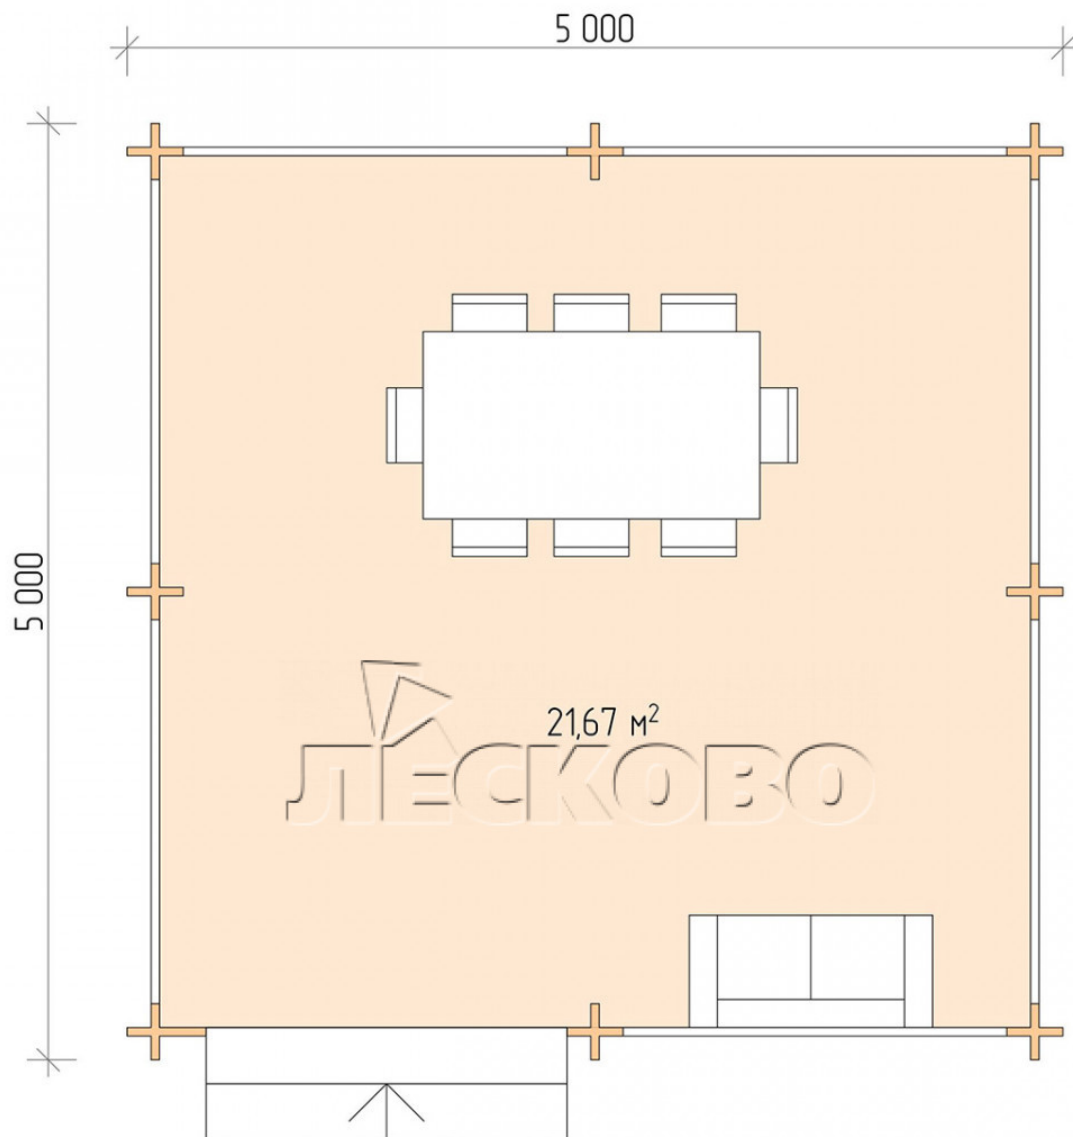

Gazebo "BS" series 5×5

Project Dimensions

5 × 5 / 22.1 m²

Full house set

2,848 €

Timber

45 MM

65 MM
+ 662 €

Project planning

5 000

5 000

21,67
M²

Разрез

House Kit

- Wall kit: mini-chamber drying chamber 44 × 145 mm with bowls for the project. The material of the tree is spruce, pine (GOST 8486). Humidity 12-14%. The height of the walls is 2.16 m;
- Logs, lower harness: board 45 × 145 mm chamber drying 10-12%;
- Floors: floorboard 35 mm, chamber drying;
- Ceiling: imitation of a bar 20 × 135 mm, chamber drying;
- Platbands: dry planed board 20 × 100 mm;
- Roof: shingles;

- Skirting board 35 mm.

+7 (4942) 499-770

156014, г. Кострома, ул. Базовая, д. 8