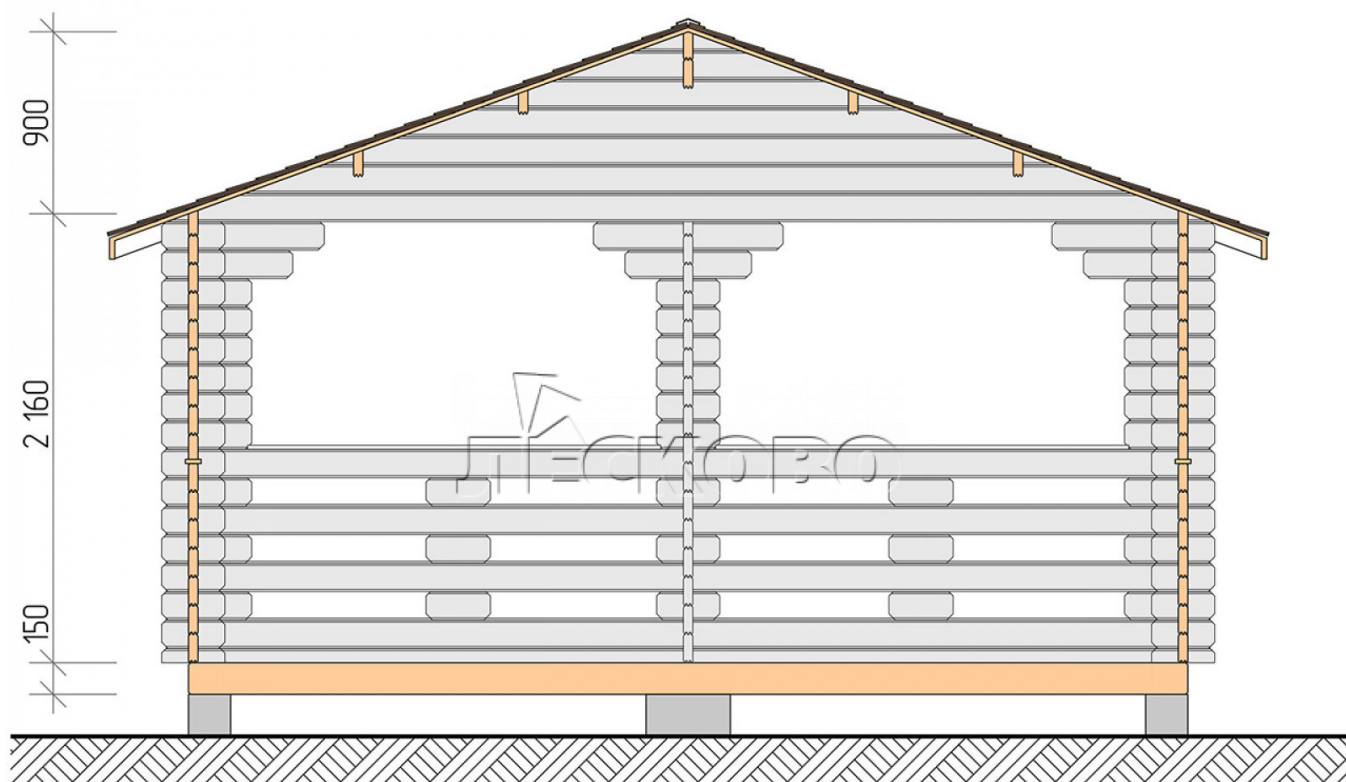

Gazebo "BS" series 5×5

Project Dimensions

5 × 5 / 22.1 m²

Full house set

2,999 €

Timber

45 MM

65 MM
+ 697 €

Project planning

5 000

5 000

Разрез

House Kit

- Wall kit: mini-chamber drying chamber 44 × 145 mm with bowls for the project. The material of the tree is spruce, pine (GOST 8486). Humidity 12-14%. The height of the walls is 2.16 m;
- Logs, lower harness: board 45 × 145 mm chamber drying 10-12%;
- Floors: floorboard 35 mm, chamber drying;
- Ceiling: imitation of a bar 20 × 135 mm, chamber drying;
- Platbands: dry planed board 20 × 100 mm;
- Roof: shingles;