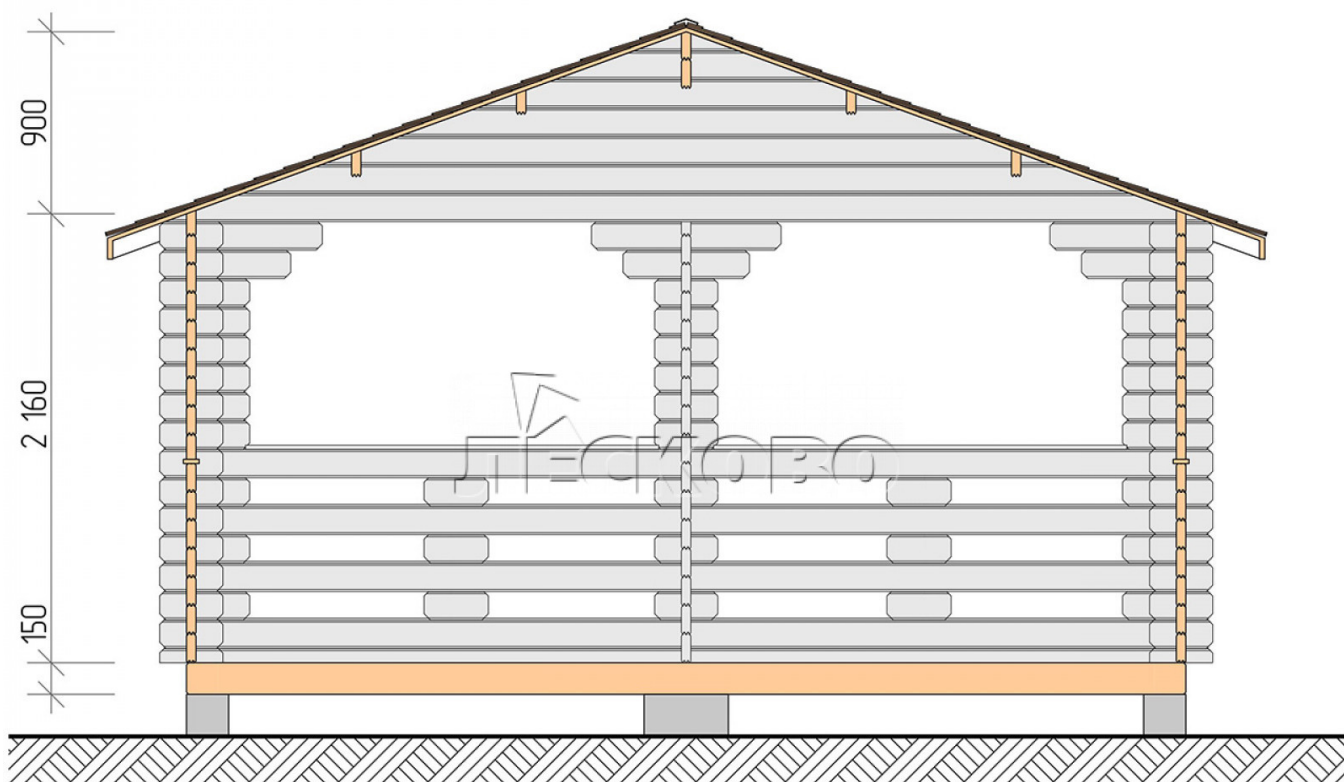

Gazebo "BS" series 5×5

Project Dimensions

5 × 5 / 22.1 m²

Full house set

2,848 €

Timber

45 MM

65 MM
+ 662 €

Project planning

5 000

5 000

21,67
M²

Разрез

House Kit

- Wall kit: mini-chamber drying chamber 44 × 145 mm with bowls for the project. The material of the tree is spruce, pine (GOST 8486). Humidity 12-14%. The height of the walls is 2.16 m;
- Logs, lower harness: board 45 × 145 mm chamber drying 10-12%;
- Floors: floorboard 35 mm, chamber drying;
- Ceiling: imitation of a bar 20 × 135 mm, chamber drying;
- Platbands: dry planed board 20 × 100 mm;
- Roof: shingles;