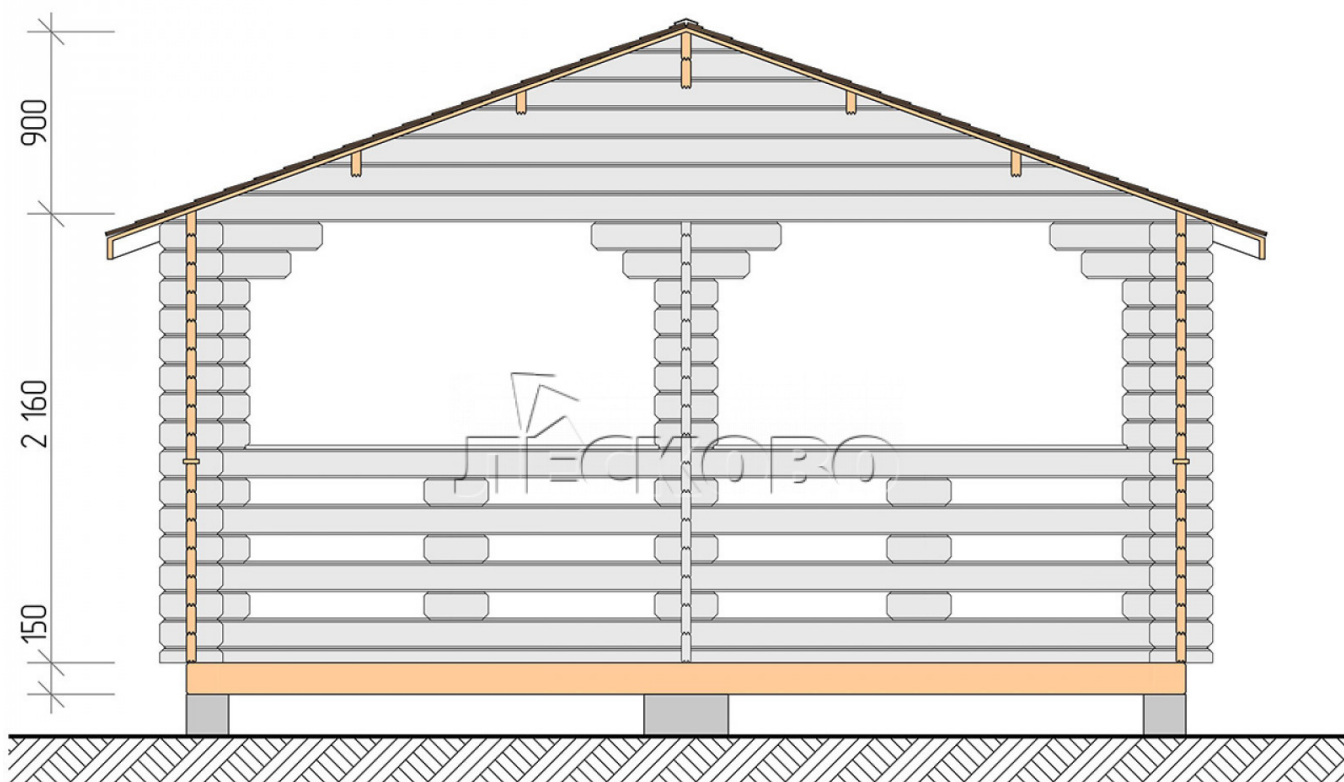

Gazebo "BS" series 5×5.5

Project Dimensions

5 × 5.5 / 24.5 m²

Full house set

3,739 €

Timber

45 MM

65 MM
+ 869 €

Project planning

5 000

5 500

Разрез

House Kit

- Wall kit: mini-chamber drying chamber 44 × 145 mm with bowls for the project. The material of the tree is spruce, pine (GOST 8486). Humidity 12-14%. The height of the walls is 2.16 m;
- Logs, lower harness: board 45 × 145 mm chamber drying 10-12%;
- Floors: floorboard 35 mm, chamber drying;
- Ceiling: imitation of a bar 20 × 135 mm, chamber drying;
- Platbands: dry planed board 20 × 100 mm;
- Roof: shingles;