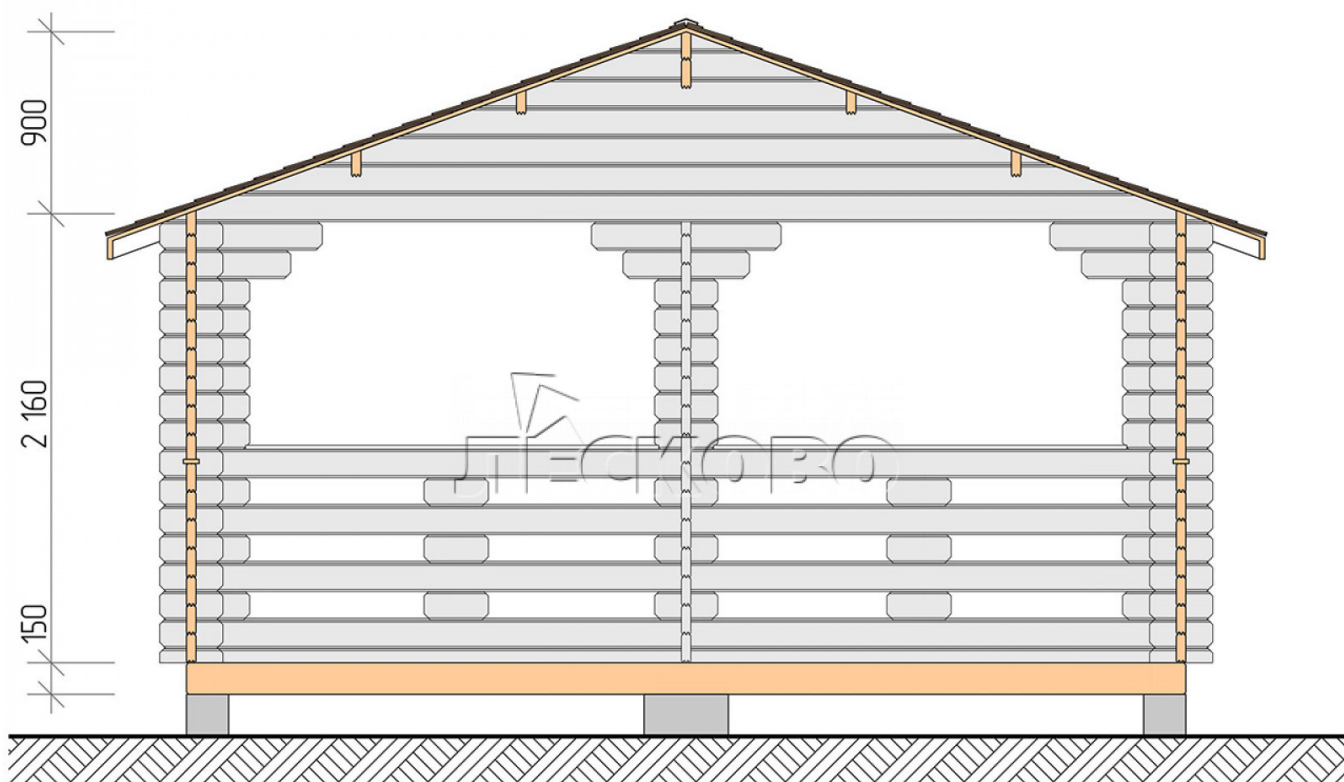

Gazebo "BS" series 5x5.5

Project Dimensions

5 × 5.5 / 24.5 m²

Full house set

3,112 €

Timber

45 MM

65 MM
+ 691 €

Project planning

5 000

5 500

Разрез

House Kit

- Wall kit: mini-chamber drying chamber 44 × 145 mm with bowls for the project. The material of the tree is spruce, pine (GOST 8486). Humidity 12-14%. The height of the walls is 2.16 m;
- Logs, lower harness: board 45 × 145 mm chamber drying 10-12%;
- Floors: floorboard 35 mm, chamber drying;
- Ceiling: imitation of a bar 20 × 135 mm, chamber drying;
- Platbands: dry planed board 20 × 100 mm;
- Roof: shingles;