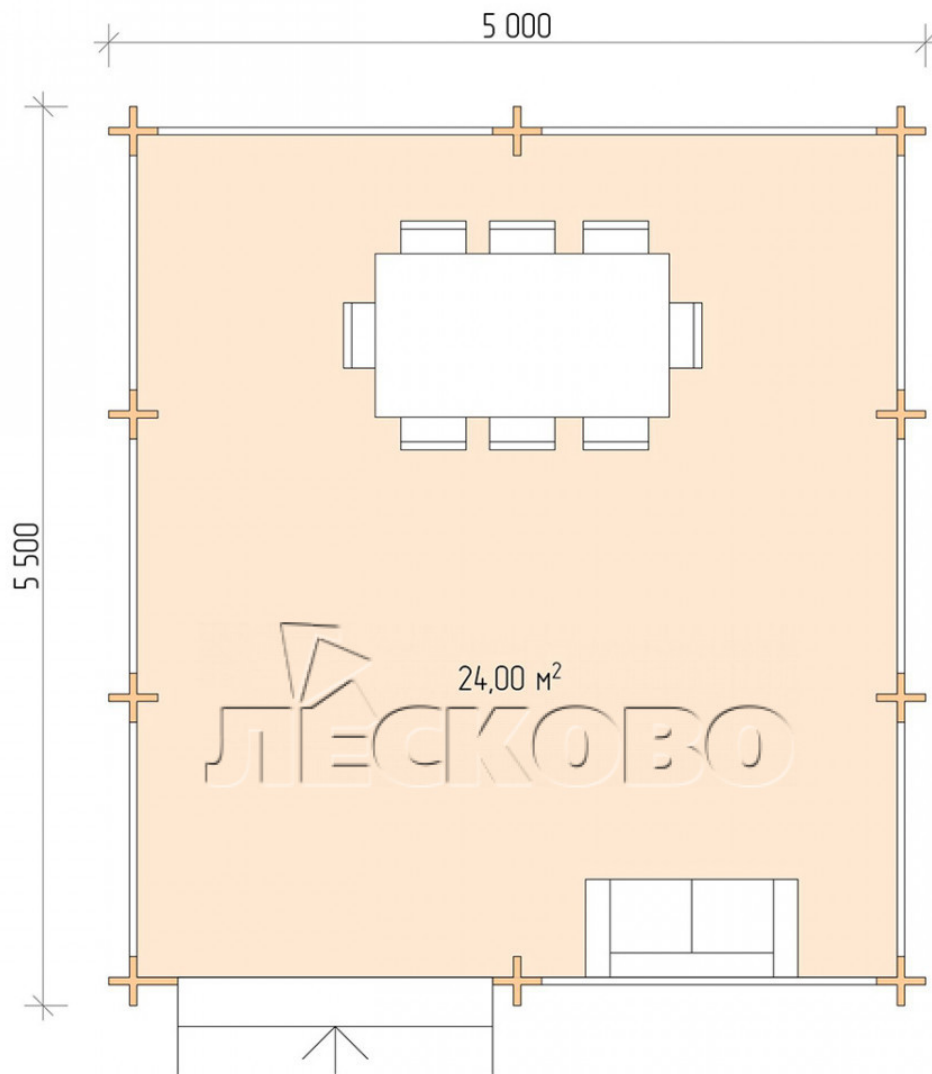

Gazebo "BS" series 5×5.5

Project Dimensions

5 × 5.5 / 24.5 m²

Full house set

3,739 €

Timber

45 MM

65 MM
+ 869 €

Project planning

5 000

5 500

Разрез

House Kit

- Wall kit: mini-chamber drying chamber 44 × 145 mm with bowls for the project. The material of the tree is spruce, pine (GOST 8486). Humidity 12-14%. The height of the walls is 2.16 m;
- Logs, lower harness: board 45 × 145 mm chamber drying 10-12%;
- Floors: floorboard 35 mm, chamber drying;
- Ceiling: imitation of a bar 20 × 135 mm, chamber drying;
- Platbands: dry planed board 20 × 100 mm;
- Roof: shingles;

- Skirting board 35 mm.

+7 (4942) 499-770

156014, г. Кострома, ул. Базовая, д. 8