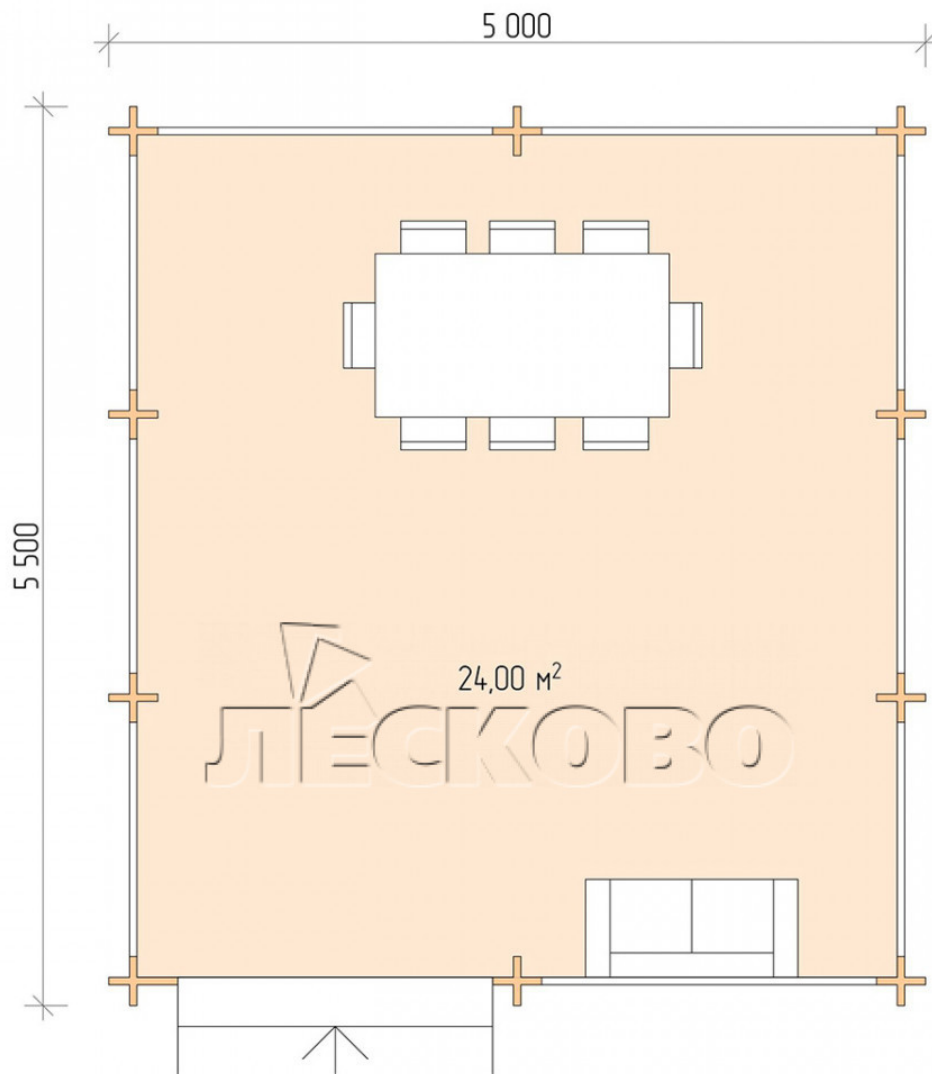

Gazebo "BS" series 5x5.5

Project Dimensions

5 × 5.5 / 24.5 m²

Full house set

3,112 €

Timber

45 MM

65 MM
+ 691 €

Project planning

5 000

5 500

Разрез

House Kit

- Wall kit: mini-chamber drying chamber 44 × 145 mm with bowls for the project. The material of the tree is spruce, pine (GOST 8486). Humidity 12-14%. The height of the walls is 2.16 m;
- Logs, lower harness: board 45 × 145 mm chamber drying 10-12%;
- Floors: floorboard 35 mm, chamber drying;
- Ceiling: imitation of a bar 20 × 135 mm, chamber drying;
- Platbands: dry planed board 20 × 100 mm;
- Roof: shingles;

- Skirting board 35 mm.

+7 (4942) 499-770

156014, г. Кострома, ул. Базовая, д. 8