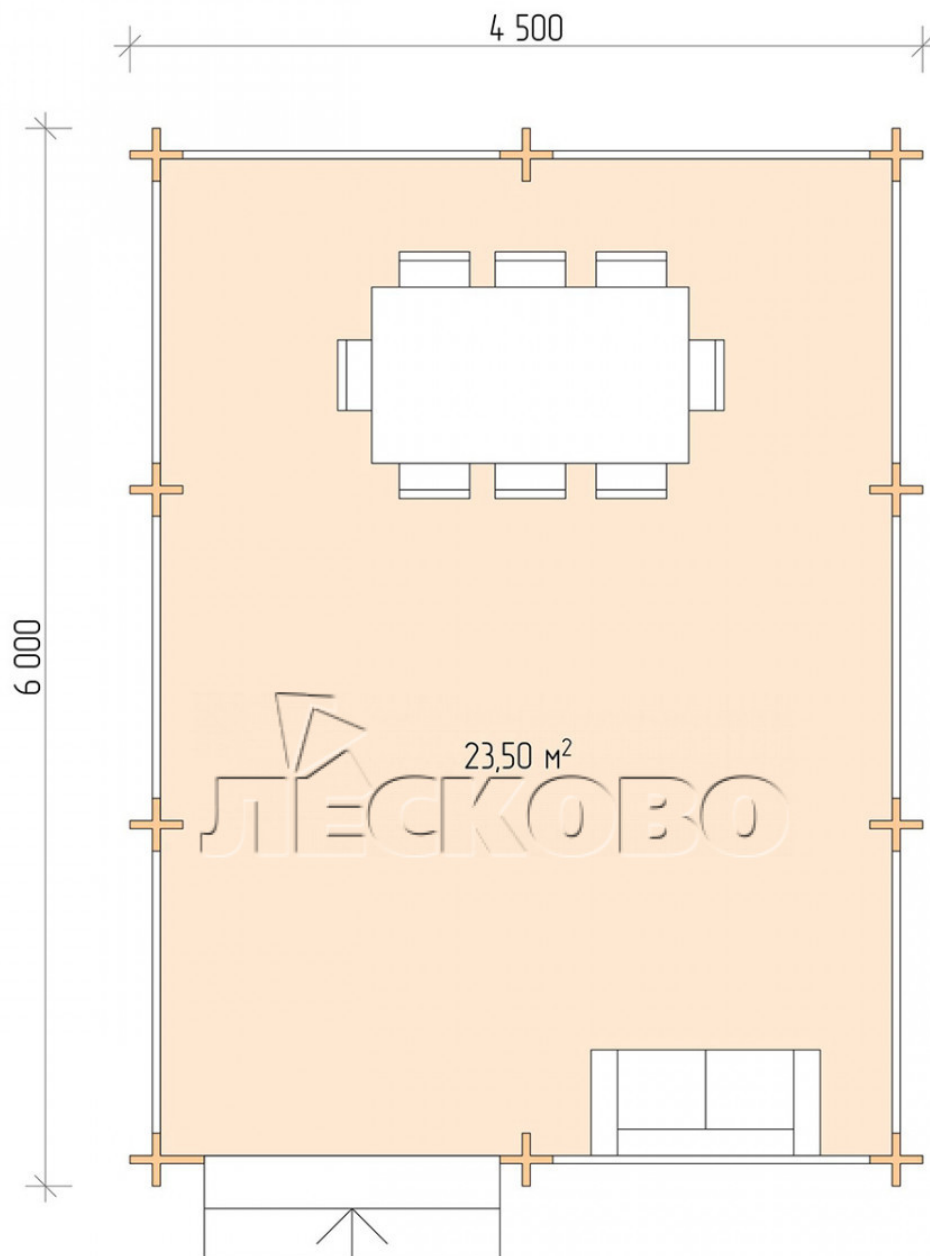

Gazebo "BS" series 4.5×6

Project Dimensions

4.5 × 6 / 24 m²

Full house set

3,075 €

Timber

45 MM

65 MM
+ 640 €

Project planning

4 500

6 000

23,50
M²

Разрез

House Kit

- Wall kit: mini-chamber drying chamber 44 × 145 mm with bowls for the project. The material of the tree is spruce, pine (GOST 8486). Humidity 12-14%. The height of the walls is 2.16 m;
- Logs, lower harness: board 45 × 145 mm chamber drying 10-12%;
- Floors: floorboard 35 mm, chamber drying;
- Ceiling: imitation of a bar 20 × 135 mm, chamber drying;
- Platbands: dry planed board 20 × 100 mm;
- Roof: shingles;