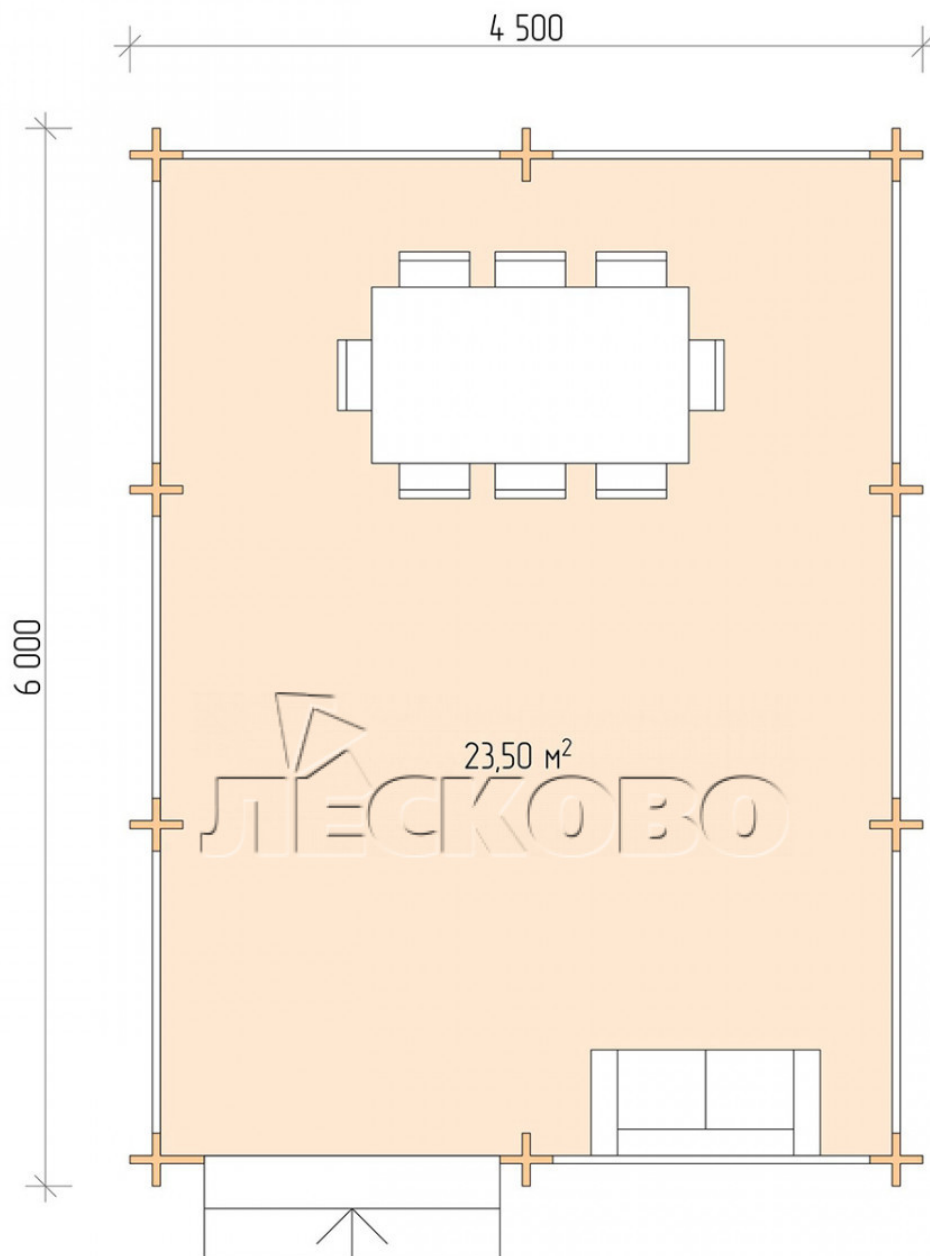

Gazebo "BS" series 4.5×6

Project Dimensions

4.5 × 6 / 24 m²

Full house set

3,556 €

Timber

45 mm

65 mm
+ 777 €

Project planning

4 500

6 000

23,50
M²

Разрез

House Kit

- Wall kit: mini-chamber drying chamber 44 × 145 mm with bowls for the project. The material of the tree is spruce, pine (GOST 8486). Humidity 12-14%. The height of the walls is 2.16 m;
- Logs, lower harness: board 45 × 145 mm chamber drying 10-12%;
- Floors: floorboard 35 mm, chamber drying;
- Ceiling: imitation of a bar 20 × 135 mm, chamber drying;
- Platbands: dry planed board 20 × 100 mm;
- Roof: shingles;