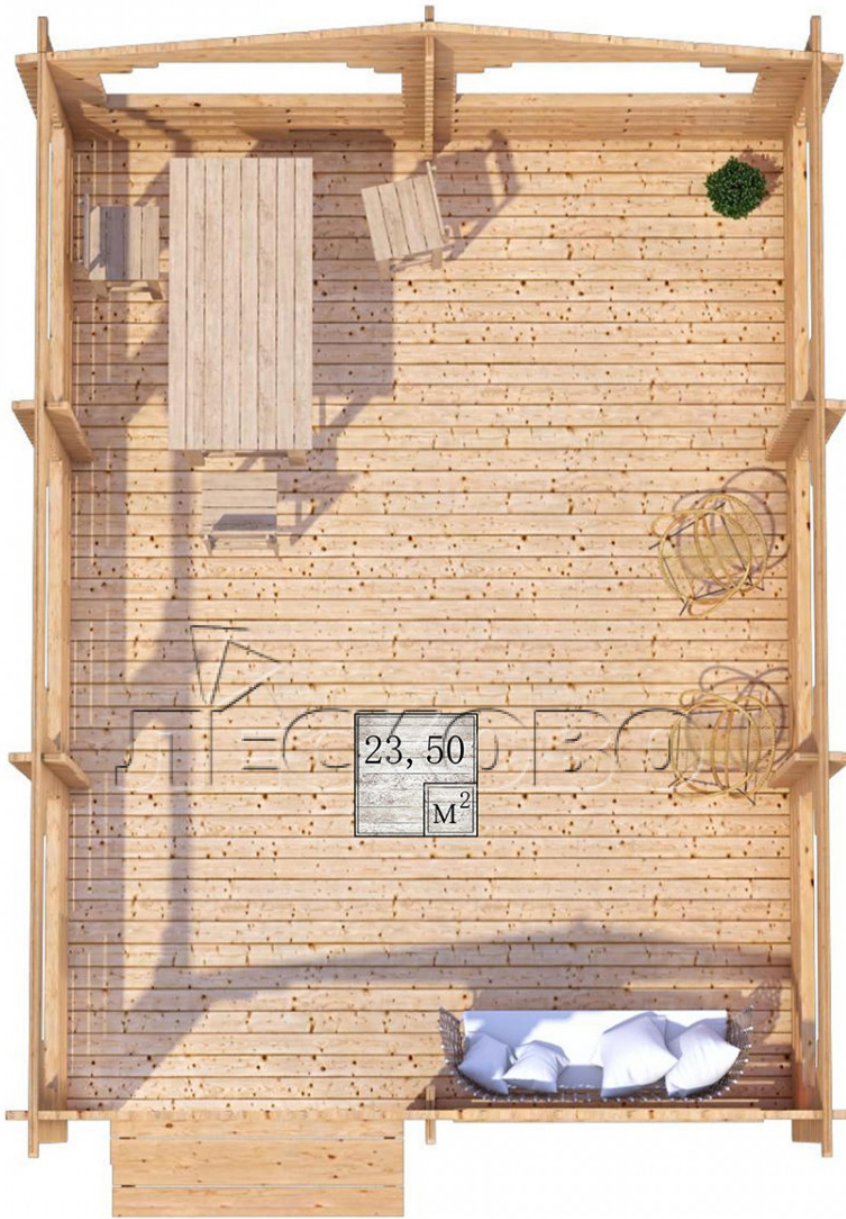

Gazebo "BS" series 4.5×6

Project Dimensions

4.5 × 6 / 24 m²

Full house set

2,965 €

Timber

45 MM

65 MM
+ 618 €

Project planning

4 500

6 000

23,50
M²

Разрез

House Kit

- Wall kit: mini-chamber drying chamber 44 × 145 mm with bowls for the project. The material of the tree is spruce, pine (GOST 8486). Humidity 12-14%. The height of the walls is 2.16 m;
- Logs, lower harness: board 45 × 145 mm chamber drying 10-12%;
- Floors: floorboard 35 mm, chamber drying;
- Ceiling: imitation of a bar 20 × 135 mm, chamber drying;
- Platbands: dry planed board 20 × 100 mm;
- Roof: shingles;