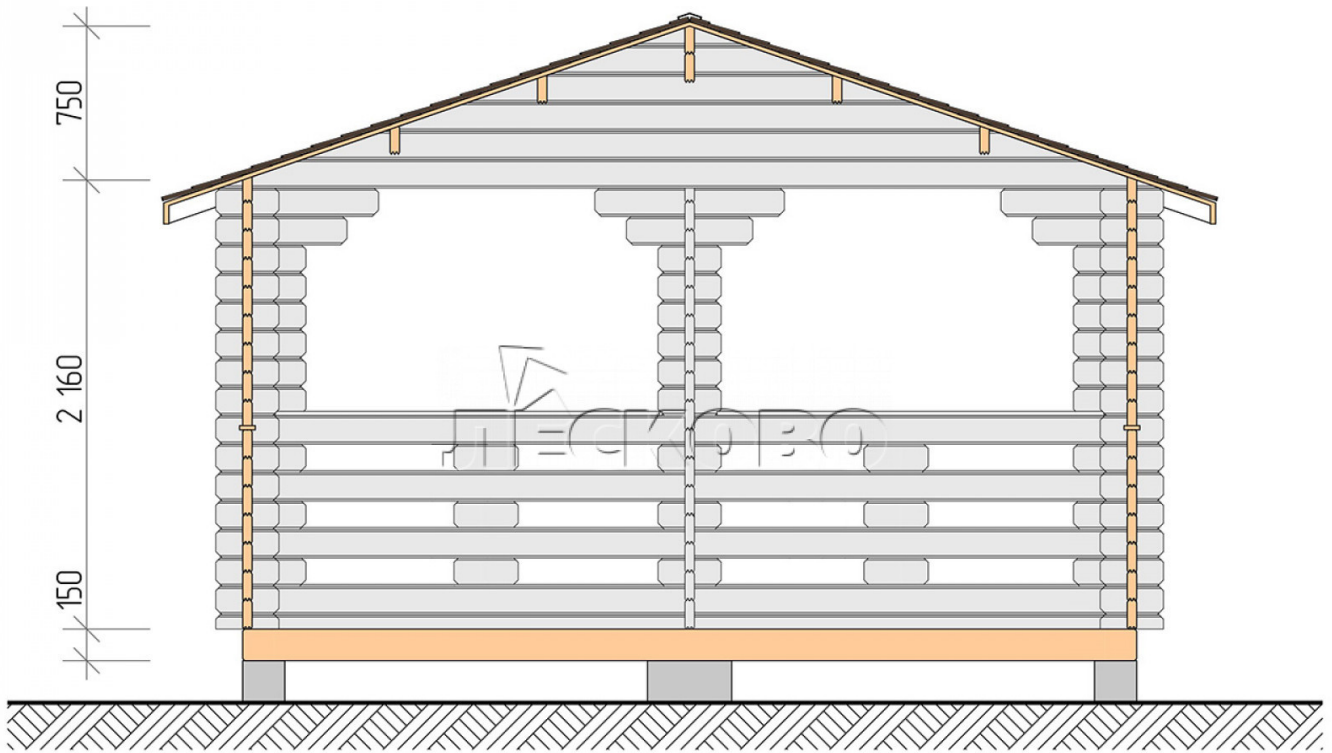

Gazebo "BS" series 4.5×6

Project Dimensions

4.5 × 6 / 24 m²

Full house set

3,075 €

Timber

45 MM

65 MM
+ 640 €

Project planning

4 500

6 000

23,50
M²

Разрез

House Kit

- Wall kit: mini-chamber drying chamber 44 × 145 mm with bowls for the project. The material of the tree is spruce, pine (GOST 8486). Humidity 12-14%. The height of the walls is 2.16 m;
- Logs, lower harness: board 45 × 145 mm chamber drying 10-12%;
- Floors: floorboard 35 mm, chamber drying;
- Ceiling: imitation of a bar 20 × 135 mm, chamber drying;
- Platbands: dry planed board 20 × 100 mm;
- Roof: shingles;