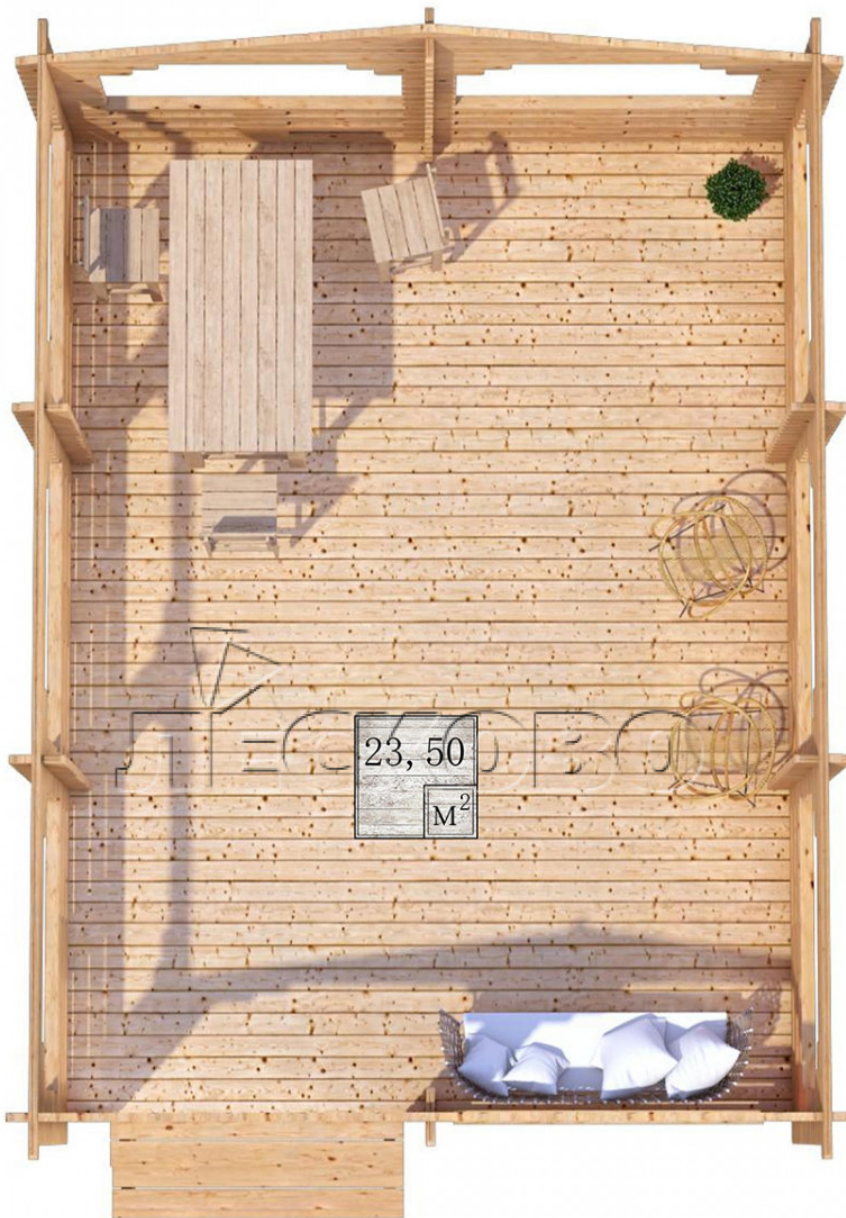

Gazebo "BS" series 4.5×6

Project Dimensions

4.5 × 6 / 24 m²

Full house set

3,075 €

Timber

45 MM

65 MM
+ 640 €

Project planning

4 500

6 000

23,50
M²

Разрез

House Kit

- Wall kit: mini-chamber drying chamber 44 × 145 mm with bowls for the project. The material of the tree is spruce, pine (GOST 8486). Humidity 12-14%. The height of the walls is 2.16 m;
- Logs, lower harness: board 45 × 145 mm chamber drying 10-12%;
- Floors: floorboard 35 mm, chamber drying;
- Ceiling: imitation of a bar 20 × 135 mm, chamber drying;
- Platbands: dry planed board 20 × 100 mm;
- Roof: shingles;