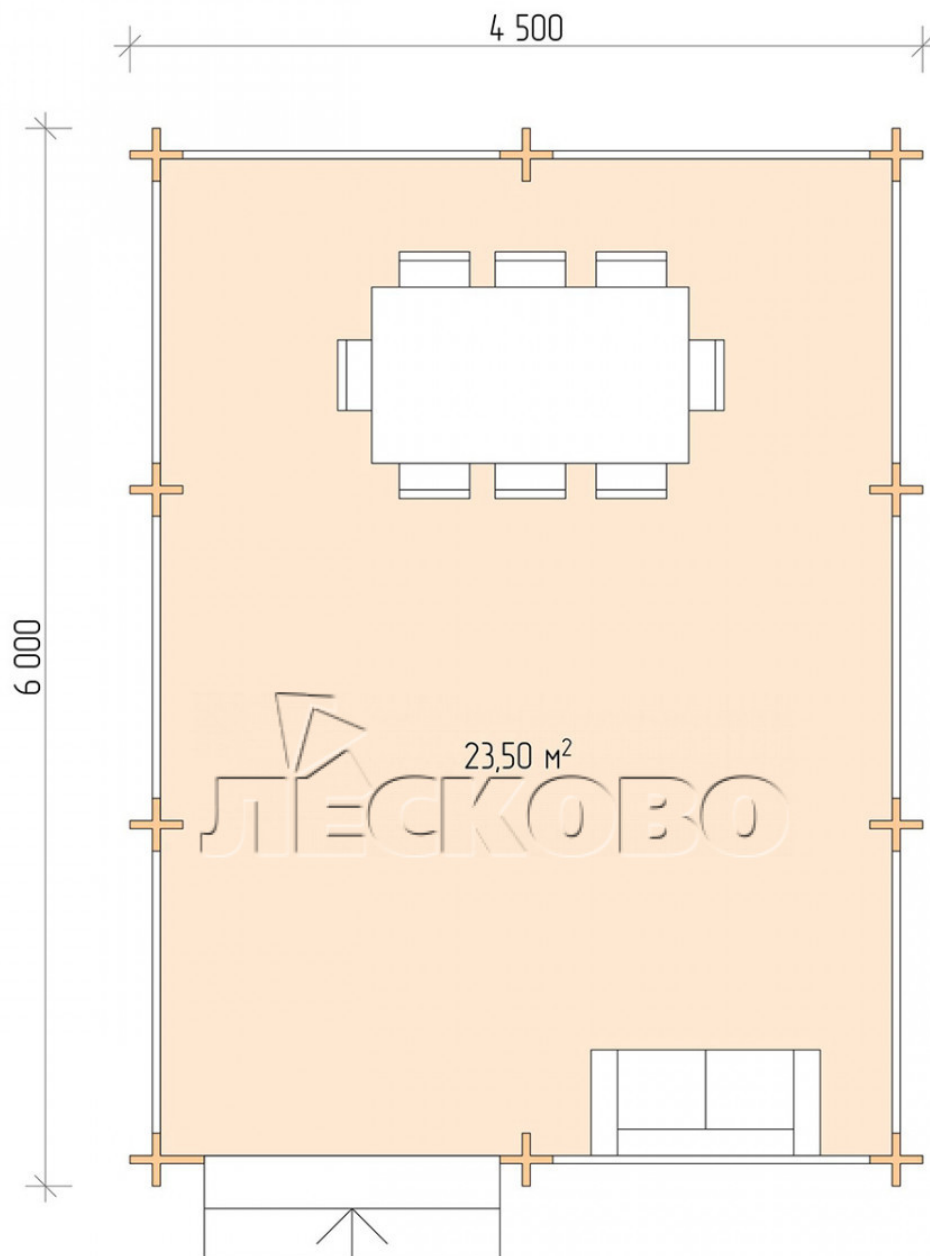

Gazebo "BS" series 4.5×6

Project Dimensions

4.5 × 6 / 24 m²

Full house set

2,965 €

Timber

45 MM

65 MM
+ 618 €

Project planning

4 500

6 000

23,50
M²

Разрез

House Kit

- Wall kit: mini-chamber drying chamber 44 × 145 mm with bowls for the project. The material of the tree is spruce, pine (GOST 8486). Humidity 12-14%. The height of the walls is 2.16 m;
- Logs, lower harness: board 45 × 145 mm chamber drying 10-12%;
- Floors: floorboard 35 mm, chamber drying;
- Ceiling: imitation of a bar 20 × 135 mm, chamber drying;
- Platbands: dry planed board 20 × 100 mm;
- Roof: shingles;