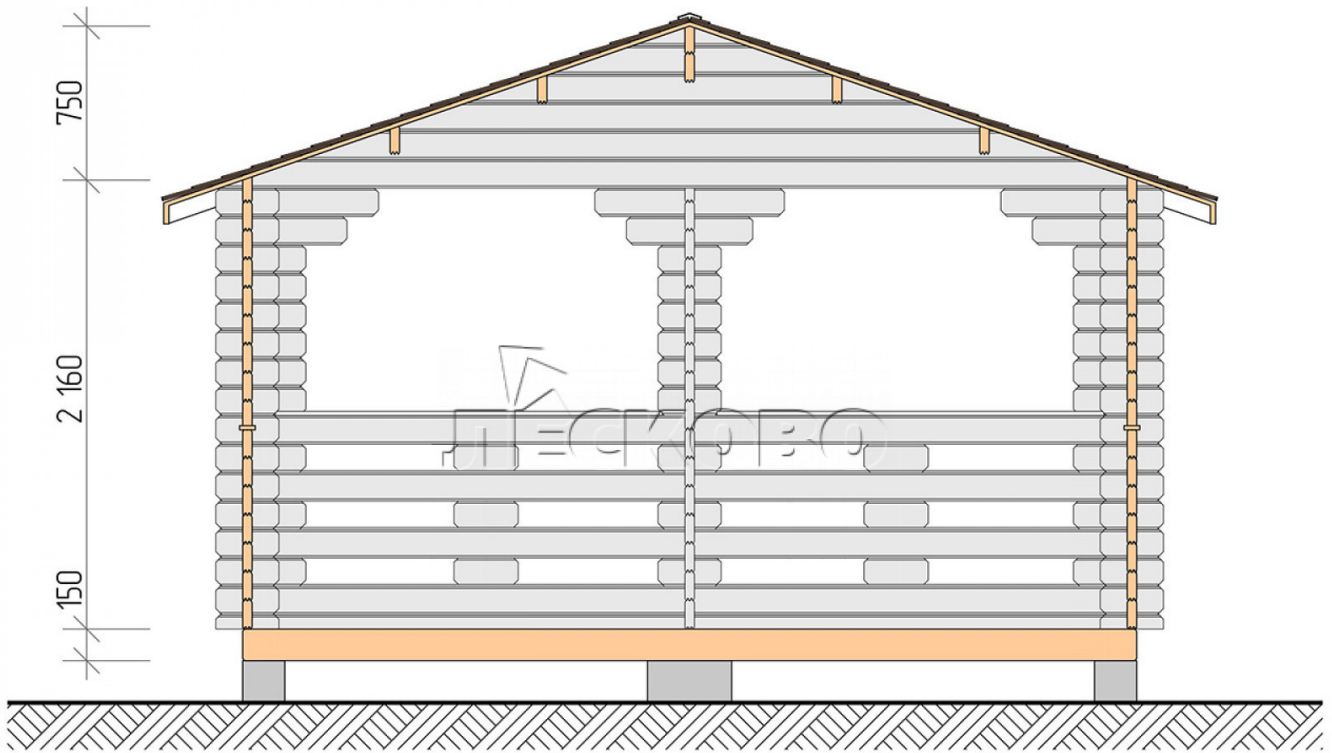

Gazebo "BS" series 4.5×6

Project Dimensions

4.5 × 6 / 24 m²

Full house set

3,556 €

Timber

45 mm

65 mm
+ 777 €

Project planning

4 500

6 000

23,50
M²

Разрез

House Kit

- Wall kit: mini-chamber drying chamber 44 × 145 mm with bowls for the project. The material of the tree is spruce, pine (GOST 8486). Humidity 12-14%. The height of the walls is 2.16 m;
- Logs, lower harness: board 45 × 145 mm chamber drying 10-12%;
- Floors: floorboard 35 mm, chamber drying;
- Ceiling: imitation of a bar 20 × 135 mm, chamber drying;
- Platbands: dry planed board 20 × 100 mm;
- Roof: shingles;