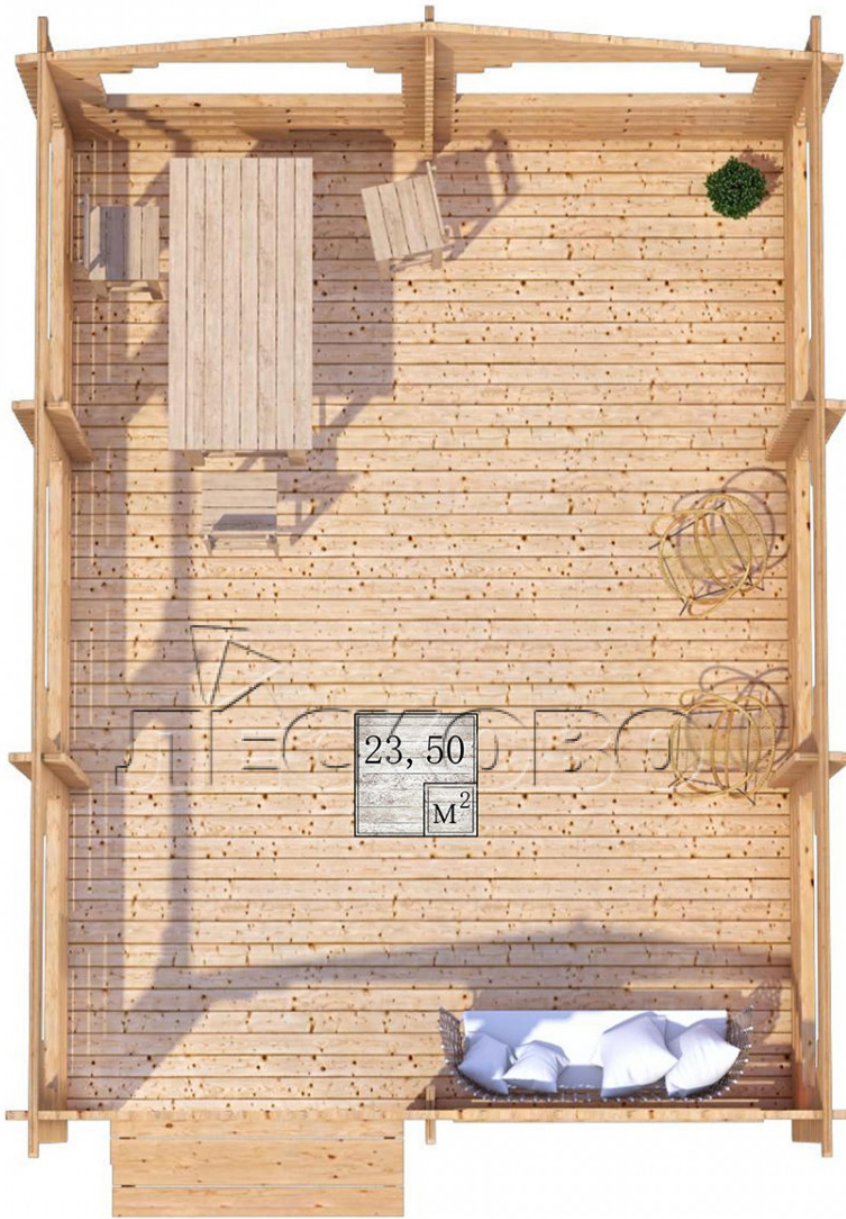

Gazebo "BS" series 4.5×6

Project Dimensions

4.5 × 6 / 24 m²

Full house set

3,556 €

Timber

45 mm

65 mm
+ 777 €

Project planning

4 500

6 000

23,50
M²

Разрез

House Kit

- Wall kit: mini-chamber drying chamber 44 × 145 mm with bowls for the project. The material of the tree is spruce, pine (GOST 8486). Humidity 12-14%. The height of the walls is 2.16 m;
- Logs, lower harness: board 45 × 145 mm chamber drying 10-12%;
- Floors: floorboard 35 mm, chamber drying;
- Ceiling: imitation of a bar 20 × 135 mm, chamber drying;
- Platbands: dry planed board 20 × 100 mm;
- Roof: shingles;