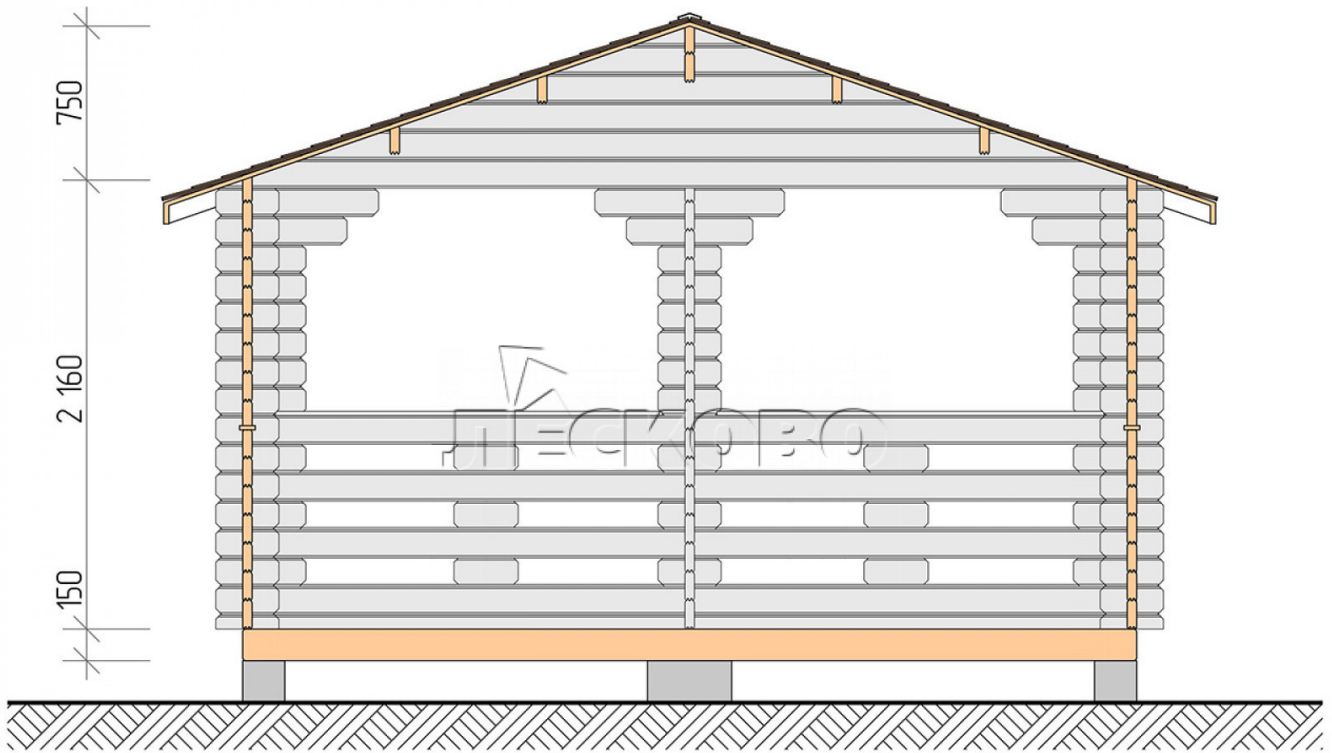

Gazebo "BS" series 4.5×6

Project Dimensions

4.5 × 6 / 24 m²

Full house set

2,965 €

Timber

45 MM

65 MM
+ 618 €

Project planning

4 500

6 000

23,50
M²

Разрез

House Kit

- Wall kit: mini-chamber drying chamber 44 × 145 mm with bowls for the project. The material of the tree is spruce, pine (GOST 8486). Humidity 12-14%. The height of the walls is 2.16 m;
- Logs, lower harness: board 45 × 145 mm chamber drying 10-12%;
- Floors: floorboard 35 mm, chamber drying;
- Ceiling: imitation of a bar 20 × 135 mm, chamber drying;
- Platbands: dry planed board 20 × 100 mm;
- Roof: shingles;