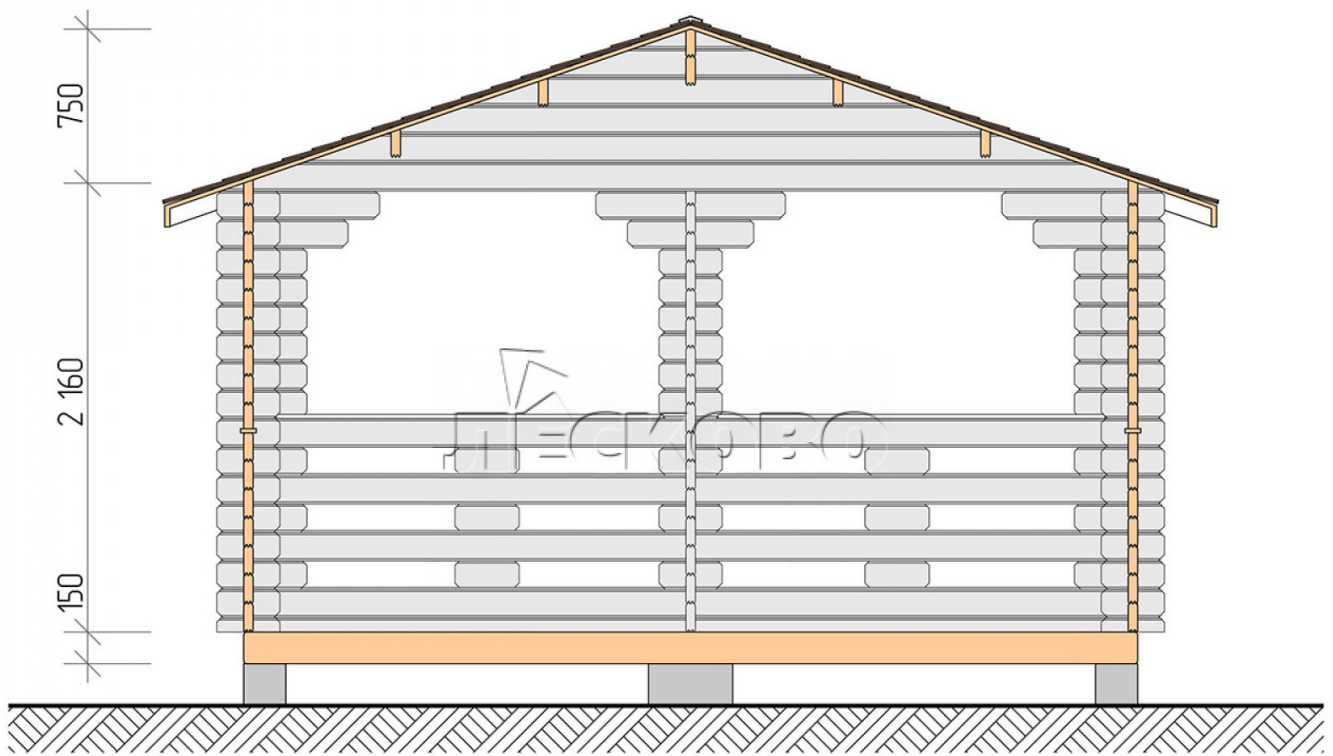

Gazebo "BS" serie 4.5x5

Project Dimensions

4.5 × 5 / 19.8 m²

Full house set

2,820 €

Timber

45 MM

65 MM
+ 633 €

Project planning

4 500

5 000

19,34

M²

Разрез

House Kit

- Wall kit: mini-chamber drying chamber 44 × 145 mm with bowls for the project. The material of the tree is spruce, pine (GOST 8486). Humidity 12-14%. The height of the walls is 2.16 m;
- Logs, lower harness: board 45 × 145 mm chamber drying 10-12%;
- Floors: floorboard 35 mm, chamber drying;
- Ceiling: imitation of a bar 20 × 135 mm, chamber drying;
- Platbands: dry planed board 20 × 100 mm;
- Roof: shingles;