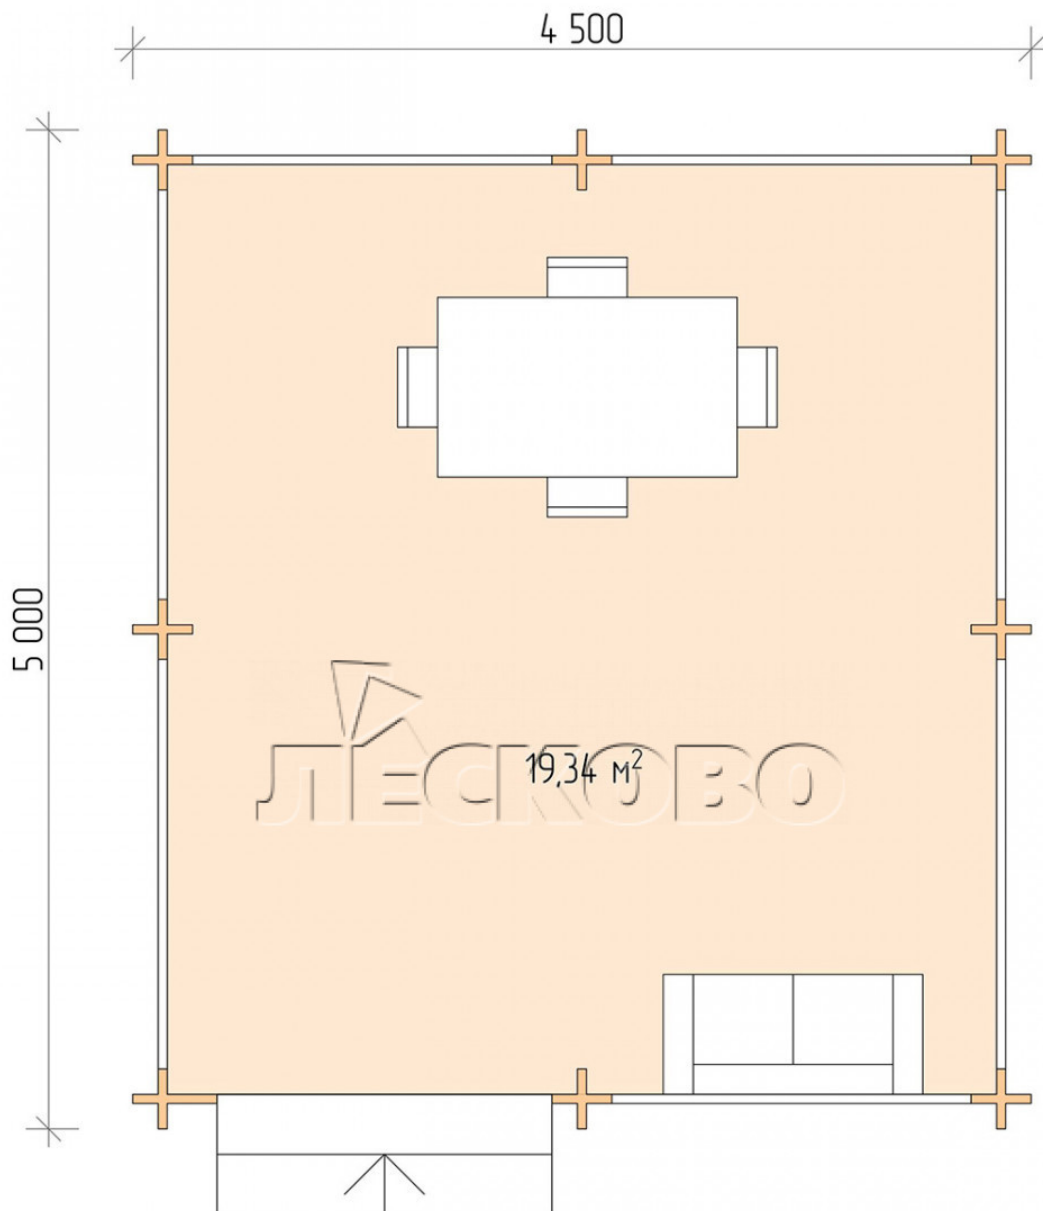

Gazebo "BS" serie 4.5x5

Project Dimensions

4.5 × 5 / 19.8 m²

Full house set

2,820 €

Timber

45 MM

65 MM
+ 633 €

Project planning

4 500

5 000

19,34

M²

Разрез

House Kit

- Wall kit: mini-chamber drying chamber 44 × 145 mm with bowls for the project. The material of the tree is spruce, pine (GOST 8486). Humidity 12-14%. The height of the walls is 2.16 m;
- Logs, lower harness: board 45 × 145 mm chamber drying 10-12%;
- Floors: floorboard 35 mm, chamber drying;
- Ceiling: imitation of a bar 20 × 135 mm, chamber drying;
- Platbands: dry planed board 20 × 100 mm;
- Roof: shingles;

- Skirting board 35 mm.

+7 (4942) 499-770

156014, г. Кострома, ул. Базовая, д. 8