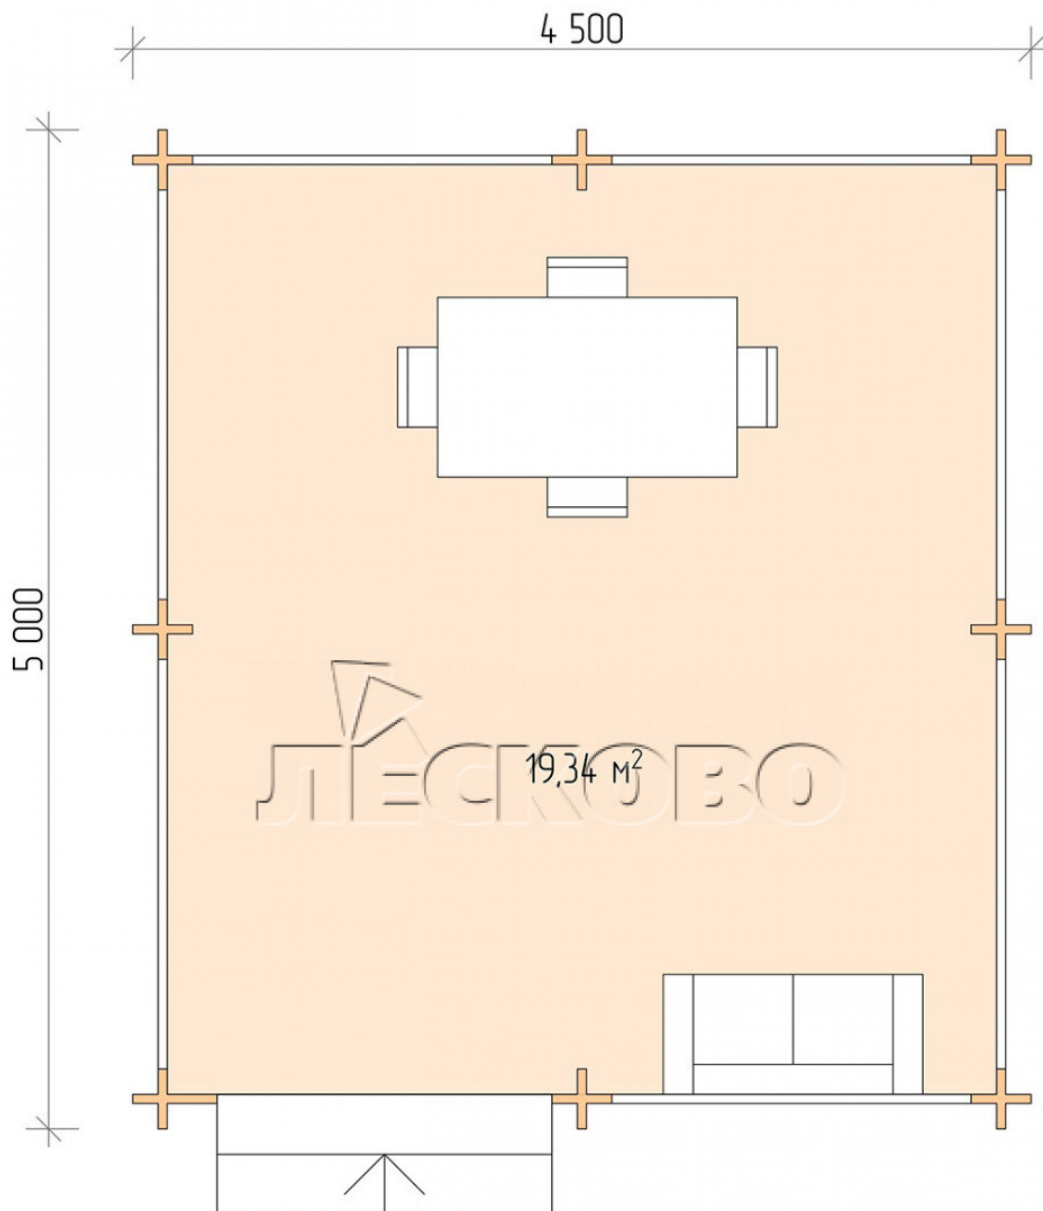

Gazebo "BS" serie 4.5x5

Project Dimensions

4.5 × 5 / 19.8 m²

Full house set

2,361 €

Timber

45 MM

65 MM
+ 505 €

Project planning

4 500

5 000

19,34

M²

Разрез

House Kit

- Wall kit: mini-chamber drying chamber 44 × 145 mm with bowls for the project. The material of the tree is spruce, pine (GOST 8486). Humidity 12-14%. The height of the walls is 2.16 m;
- Logs, lower harness: board 45 × 145 mm chamber drying 10-12%;
- Floors: floorboard 35 mm, chamber drying;
- Ceiling: imitation of a bar 20 × 135 mm, chamber drying;
- Platbands: dry planed board 20 × 100 mm;
- Roof: shingles;

- Skirting board 35 mm.

+7 (4942) 499-770

156014, г. Кострома, ул. Базовая, д. 8