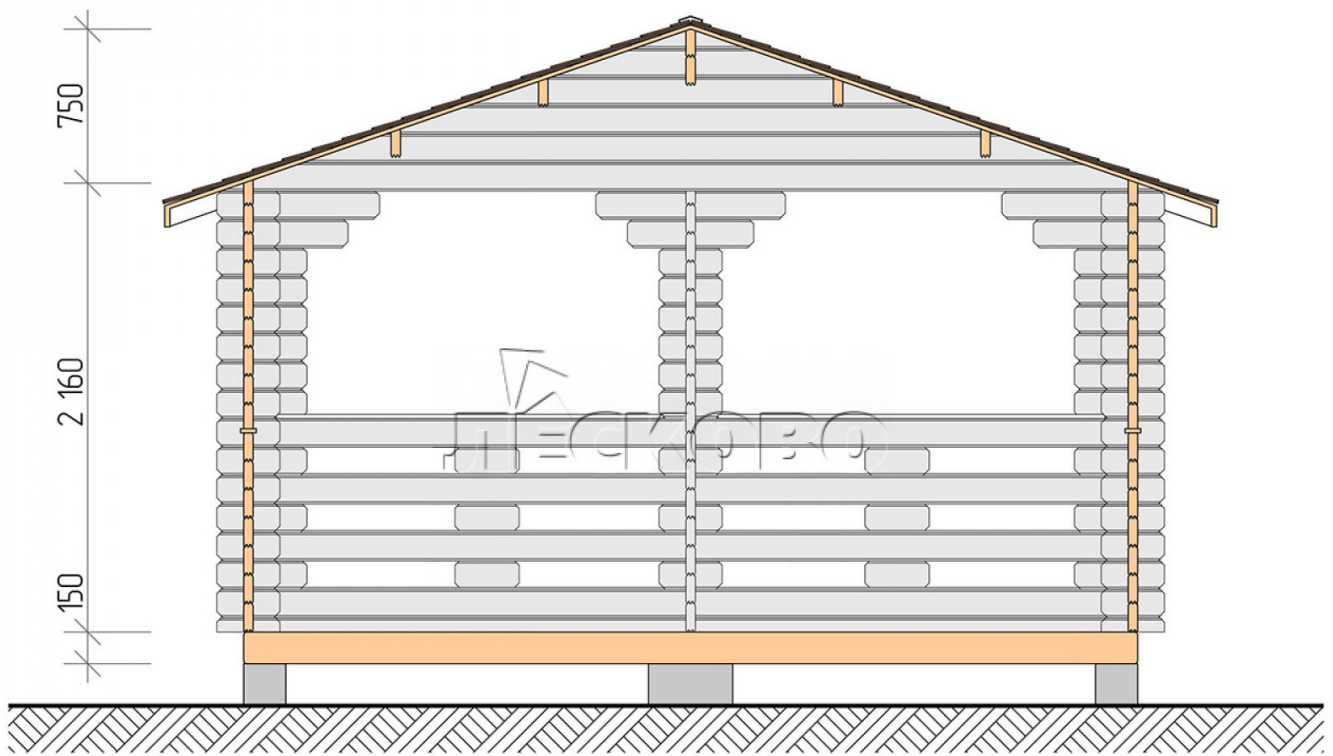

Gazebo "BS" serie 4.5x5

Project Dimensions

4.5 × 5 / 19.8 m²

Full house set

2,486 €

Timber

45 MM

65 MM
+ 532 €

Project planning

4 500

5 000

19,34

M²

Разрез

House Kit

- Wall kit: mini-chamber drying chamber 44 × 145 mm with bowls for the project. The material of the tree is spruce, pine (GOST 8486). Humidity 12-14%. The height of the walls is 2.16 m;
- Logs, lower harness: board 45 × 145 mm chamber drying 10-12%;
- Floors: floorboard 35 mm, chamber drying;
- Ceiling: imitation of a bar 20 × 135 mm, chamber drying;
- Platbands: dry planed board 20 × 100 mm;
- Roof: shingles;