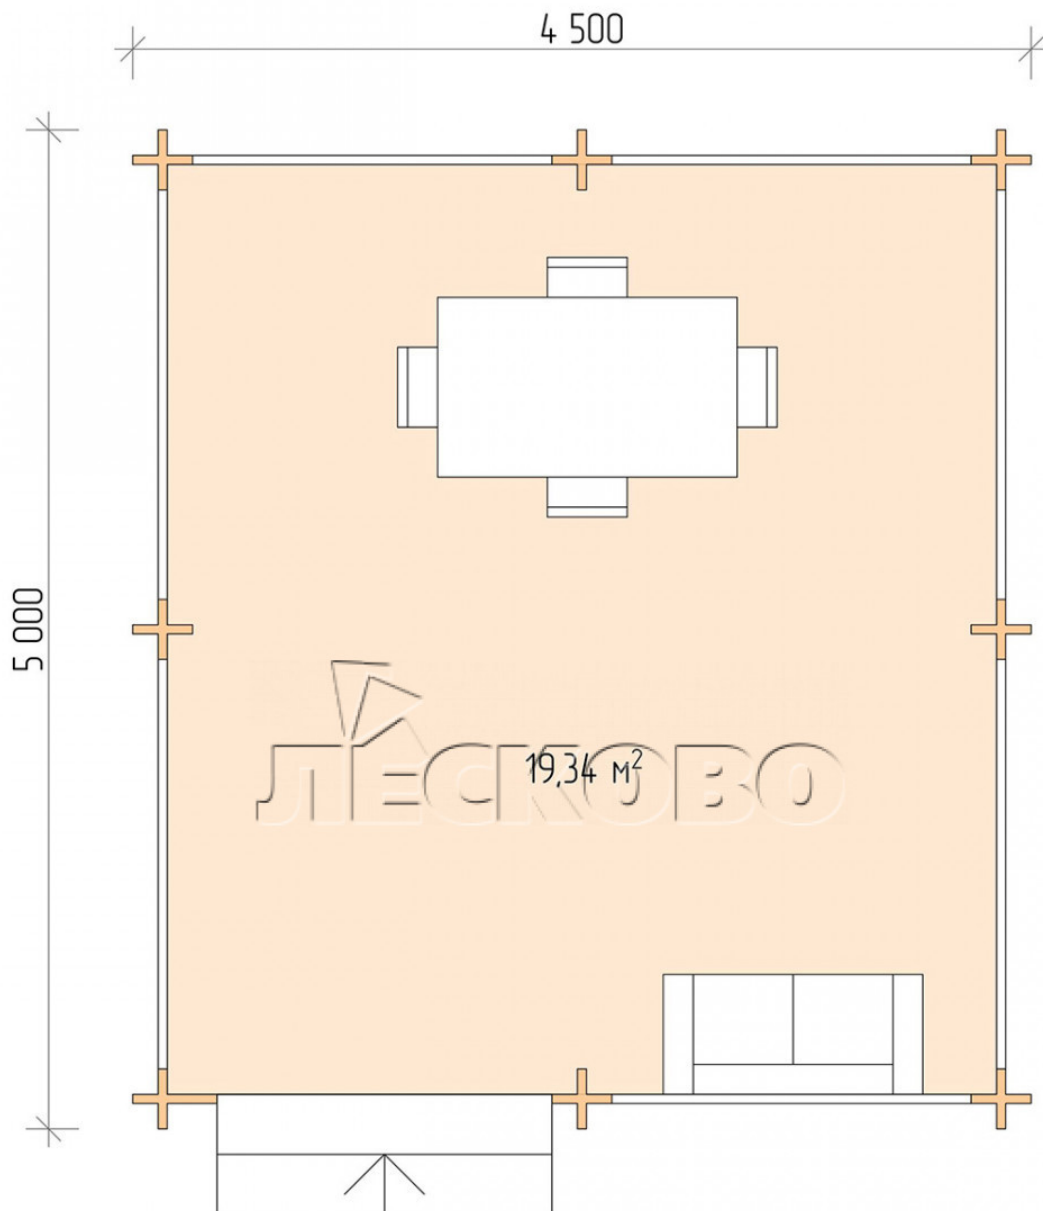

Gazebo "BS" serie 4.5x5

Project Dimensions

4.5 × 5 / 19.8 m²

Full house set

2,486 €

Timber

45 MM

65 MM
+ 532 €

Project planning

4 500

5 000

19,34

M²

Разрез

House Kit

- Wall kit: mini-chamber drying chamber 44 × 145 mm with bowls for the project. The material of the tree is spruce, pine (GOST 8486). Humidity 12-14%. The height of the walls is 2.16 m;
- Logs, lower harness: board 45 × 145 mm chamber drying 10-12%;
- Floors: floorboard 35 mm, chamber drying;
- Ceiling: imitation of a bar 20 × 135 mm, chamber drying;
- Platbands: dry planed board 20 × 100 mm;
- Roof: shingles;

- Skirting board 35 mm.

+7 (4942) 499-770

156014, г. Кострома, ул. Базовая, д. 8