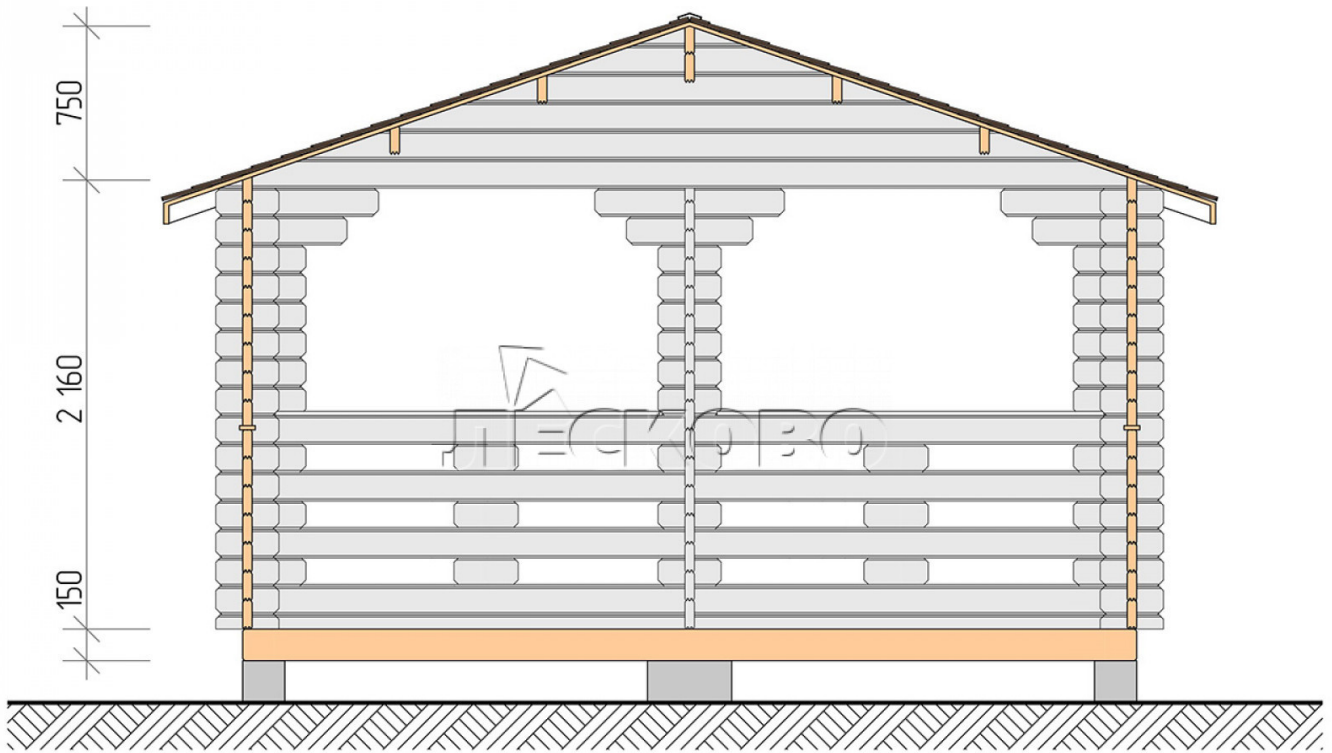

Gazebo "BS" serie 4.5x5

Project Dimensions

4.5 × 5 / 19.8 m²

Full house set

2,361 €

Timber

45 MM

65 MM
+ 505 €

Project planning

4 500

5 000

19,34

M²

Разрез

House Kit

- Wall kit: mini-chamber drying chamber 44 × 145 mm with bowls for the project. The material of the tree is spruce, pine (GOST 8486). Humidity 12-14%. The height of the walls is 2.16 m;
- Logs, lower harness: board 45 × 145 mm chamber drying 10-12%;
- Floors: floorboard 35 mm, chamber drying;
- Ceiling: imitation of a bar 20 × 135 mm, chamber drying;
- Platbands: dry planed board 20 × 100 mm;
- Roof: shingles;