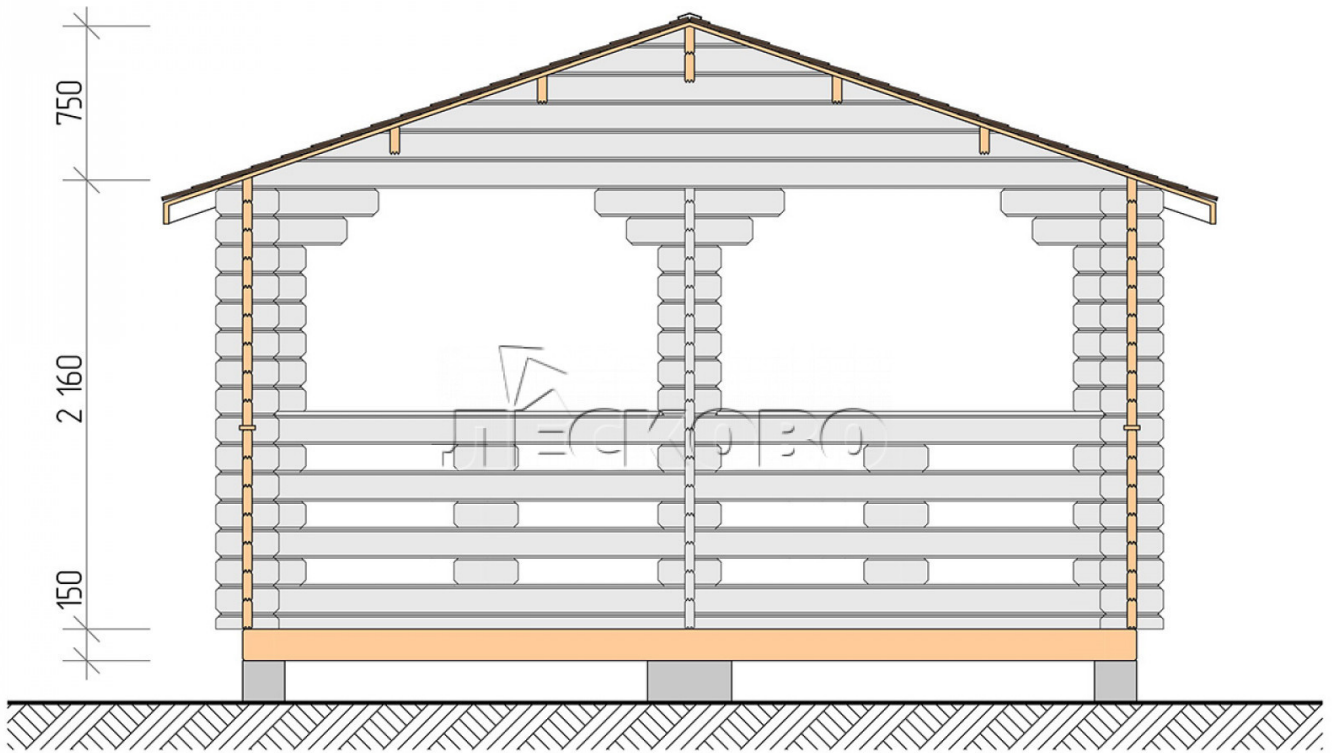

## Gazebo "BS" series 4.5×5.5

Project Dimensions

4.5 × 5.5 / 21.9 m<sup>2</sup>

Full house set

**2,864 €**

## Project planning

4 500

5 500

# Разрез

### House Kit

- Wall kit: mini-chamber drying chamber 44 × 145 mm with bowls for the project. The material of the tree is spruce, pine (GOST 8486). Humidity 12-14%. The height of the walls is 2.16 m;
- Logs, lower harness: board 45 × 145 mm chamber drying 10-12%;
- Floors: floorboard 35 mm, chamber drying;
- Ceiling: imitation of a bar 20 × 135 mm, chamber drying;
- Platbands: dry planed board 20 × 100 mm;
- Roof: shingles;