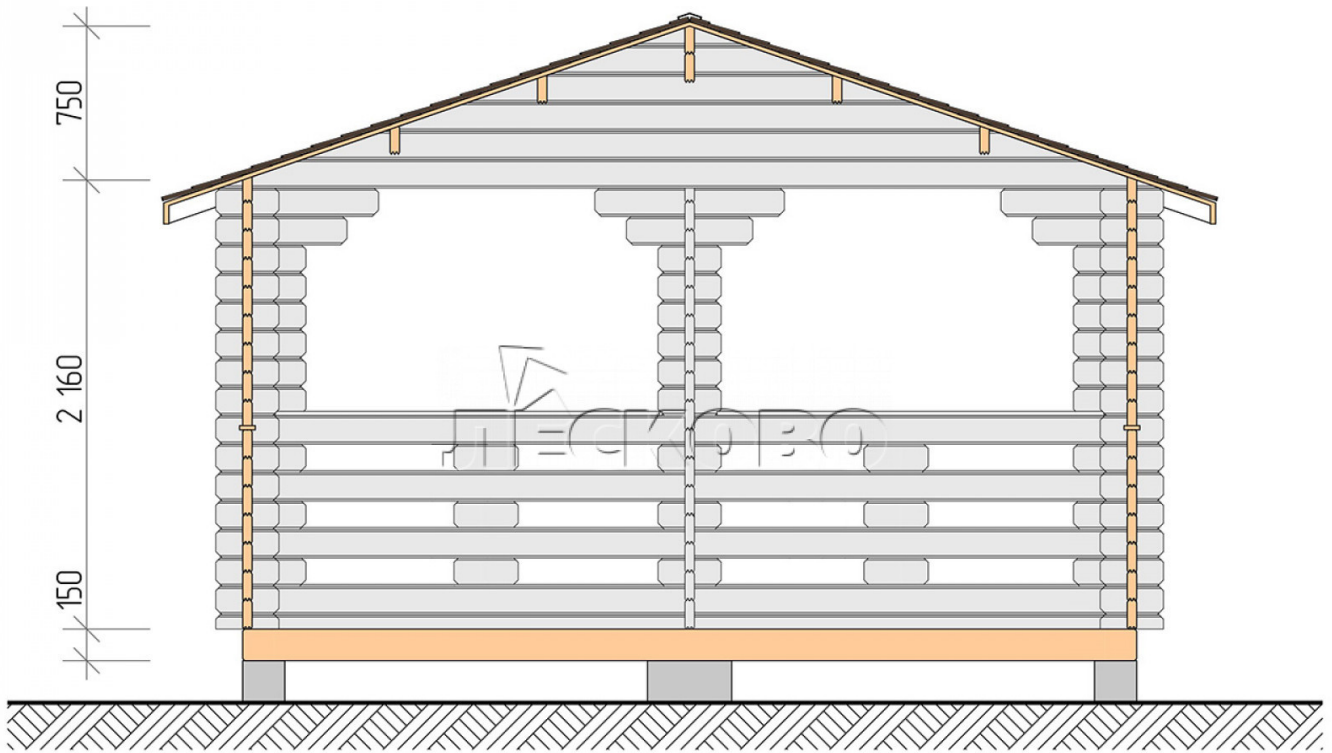

Gazebo "BS" series 4.5×5.5

Project Dimensions

4.5 × 5.5 / 21.9 m²

Full house set

2,762 €

Timber

45 MM

65 MM
+ 605 €

Project planning

4 500

5 500

Разрез

House Kit

- Wall kit: mini-chamber drying chamber 44 × 145 mm with bowls for the project. The material of the tree is spruce, pine (GOST 8486). Humidity 12-14%. The height of the walls is 2.16 m;
- Logs, lower harness: board 45 × 145 mm chamber drying 10-12%;
- Floors: floorboard 35 mm, chamber drying;
- Ceiling: imitation of a bar 20 × 135 mm, chamber drying;
- Platbands: dry planed board 20 × 100 mm;
- Roof: shingles;