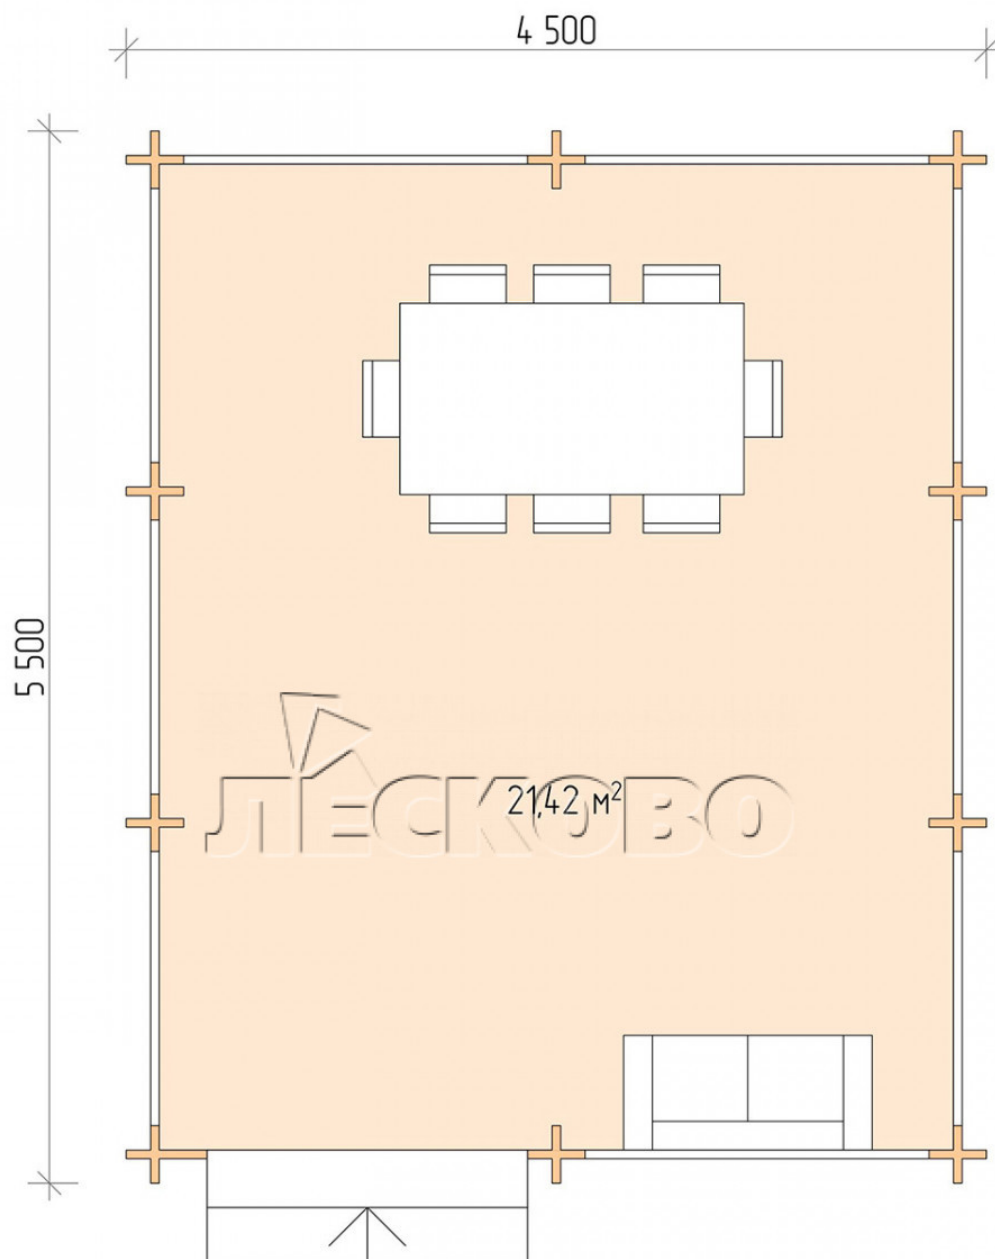

## Gazebo "BS" series 4.5×5.5

Project Dimensions

4.5 × 5.5 / 21.9 m<sup>2</sup>

Full house set

**2,864 €**

## Project planning

4 500

5 500

# Разрез

### House Kit

- Wall kit: mini-chamber drying chamber 44 × 145 mm with bowls for the project. The material of the tree is spruce, pine (GOST 8486). Humidity 12-14%. The height of the walls is 2.16 m;
- Logs, lower harness: board 45 × 145 mm chamber drying 10-12%;
- Floors: floorboard 35 mm, chamber drying;
- Ceiling: imitation of a bar 20 × 135 mm, chamber drying;
- Platbands: dry planed board 20 × 100 mm;
- Roof: shingles;