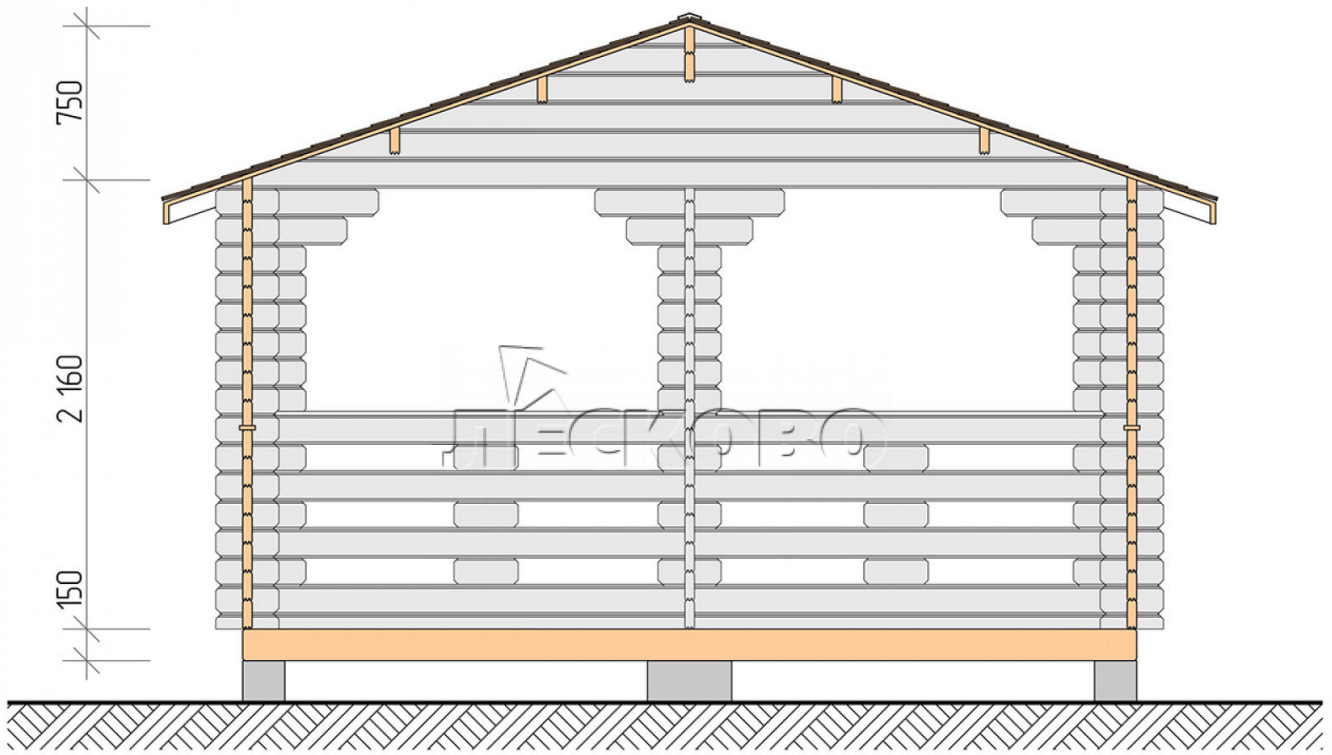

## Gazebo "BS" series 4.5×5.5

Project Dimensions

4.5 × 5.5 / 21.9 m<sup>2</sup>

Full house set

**3,246 €**

## Project planning

4 500

5 500

# Разрез

### House Kit

- Wall kit: mini-chamber drying chamber 44 × 145 mm with bowls for the project. The material of the tree is spruce, pine (GOST 8486). Humidity 12-14%. The height of the walls is 2.16 m;
- Logs, lower harness: board 45 × 145 mm chamber drying 10-12%;
- Floors: floorboard 35 mm, chamber drying;
- Ceiling: imitation of a bar 20 × 135 mm, chamber drying;
- Platbands: dry planed board 20 × 100 mm;
- Roof: shingles;