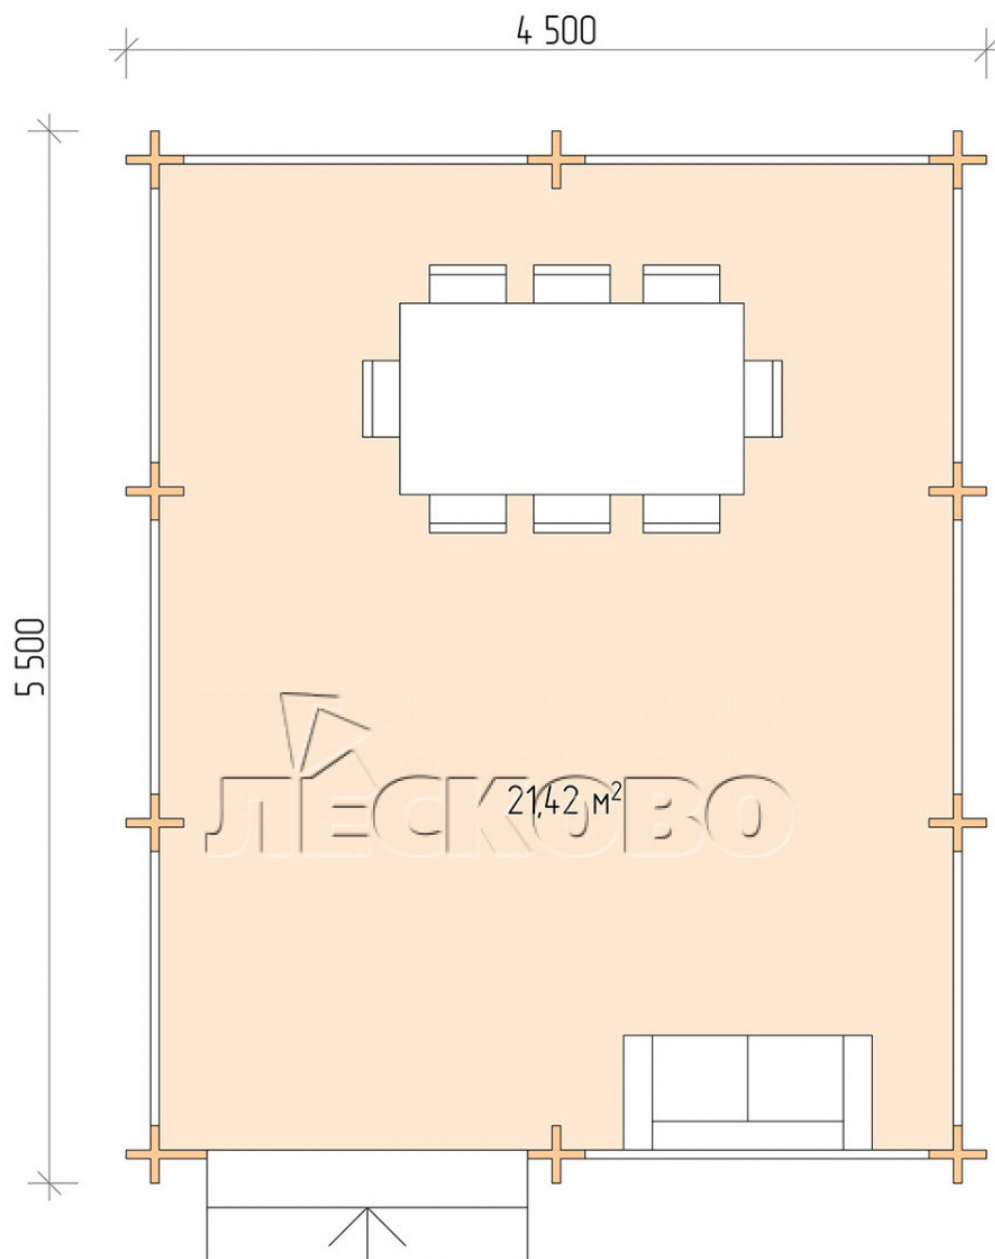

Gazebo "BS" series 4.5×5.5

Project Dimensions

4.5 × 5.5 / 21.9 m²

Full house set

2,762 €

Timber

45 MM

65 MM
+ 605 €

Project planning

4 500

5 500

Разрез

House Kit

- Wall kit: mini-chamber drying chamber 44 × 145 mm with bowls for the project. The material of the tree is spruce, pine (GOST 8486). Humidity 12-14%. The height of the walls is 2.16 m;
- Logs, lower harness: board 45 × 145 mm chamber drying 10-12%;
- Floors: floorboard 35 mm, chamber drying;
- Ceiling: imitation of a bar 20 × 135 mm, chamber drying;
- Platbands: dry planed board 20 × 100 mm;
- Roof: shingles;