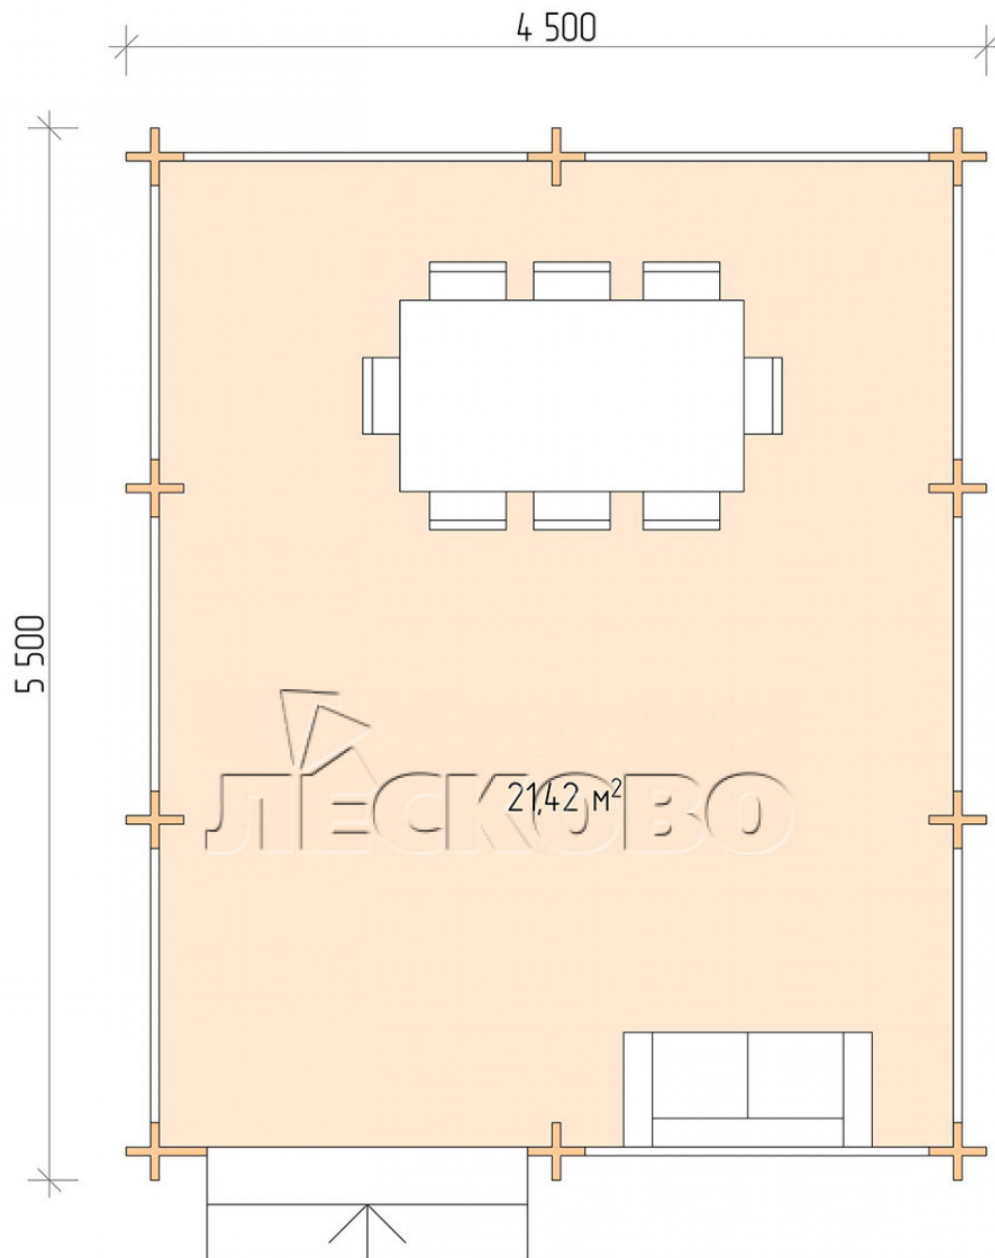

## Gazebo "BS" series 4.5×5.5

Project Dimensions

4.5 × 5.5 / 21.9 m<sup>2</sup>

Full house set

**3,246 €**

## Project planning

4 500

5 500

# Разрез

### House Kit

- Wall kit: mini-chamber drying chamber 44 × 145 mm with bowls for the project. The material of the tree is spruce, pine (GOST 8486). Humidity 12-14%. The height of the walls is 2.16 m;
- Logs, lower harness: board 45 × 145 mm chamber drying 10-12%;
- Floors: floorboard 35 mm, chamber drying;
- Ceiling: imitation of a bar 20 × 135 mm, chamber drying;
- Platbands: dry planed board 20 × 100 mm;
- Roof: shingles;