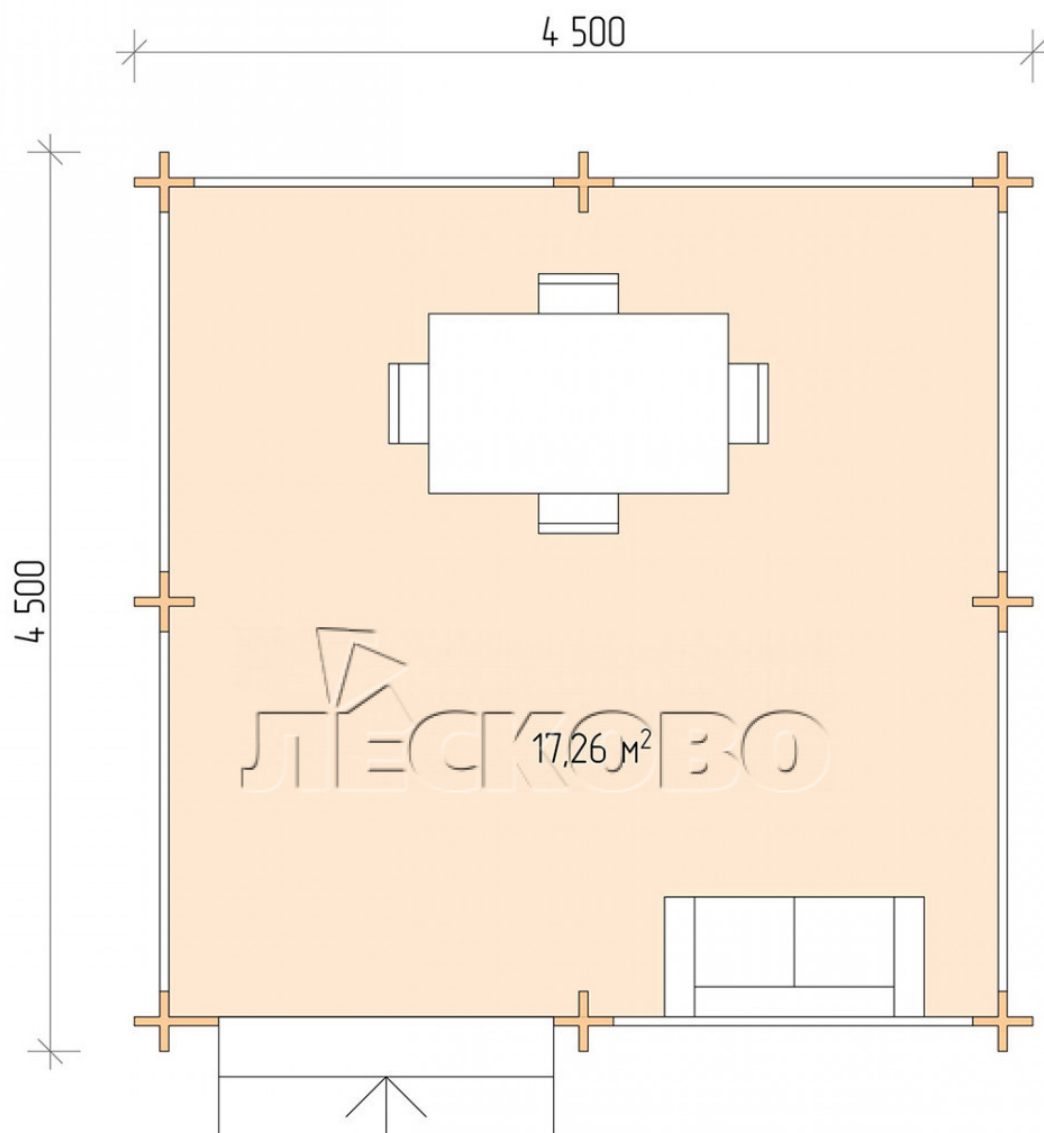

## Gazebo "BS" series 4.5×4.5

Project Dimensions

4.5 × 4.5 / 17.7 m<sup>2</sup>

Full house set

**2,336 €**

# Разрез

### House Kit

- Wall kit: mini-chamber drying chamber 44 × 145 mm with bowls for the project. The material of the tree is spruce, pine (GOST 8486). Humidity 12-14%. The height of the walls is 2.16 m;
- Logs, lower harness: board 45 × 145 mm chamber drying 10-12%;
- Floors: floorboard 35 mm, chamber drying;
- Ceiling: imitation of a bar 20 × 135 mm, chamber drying;
- Platbands: dry planed board 20 × 100 mm;
- Roof: shingles;