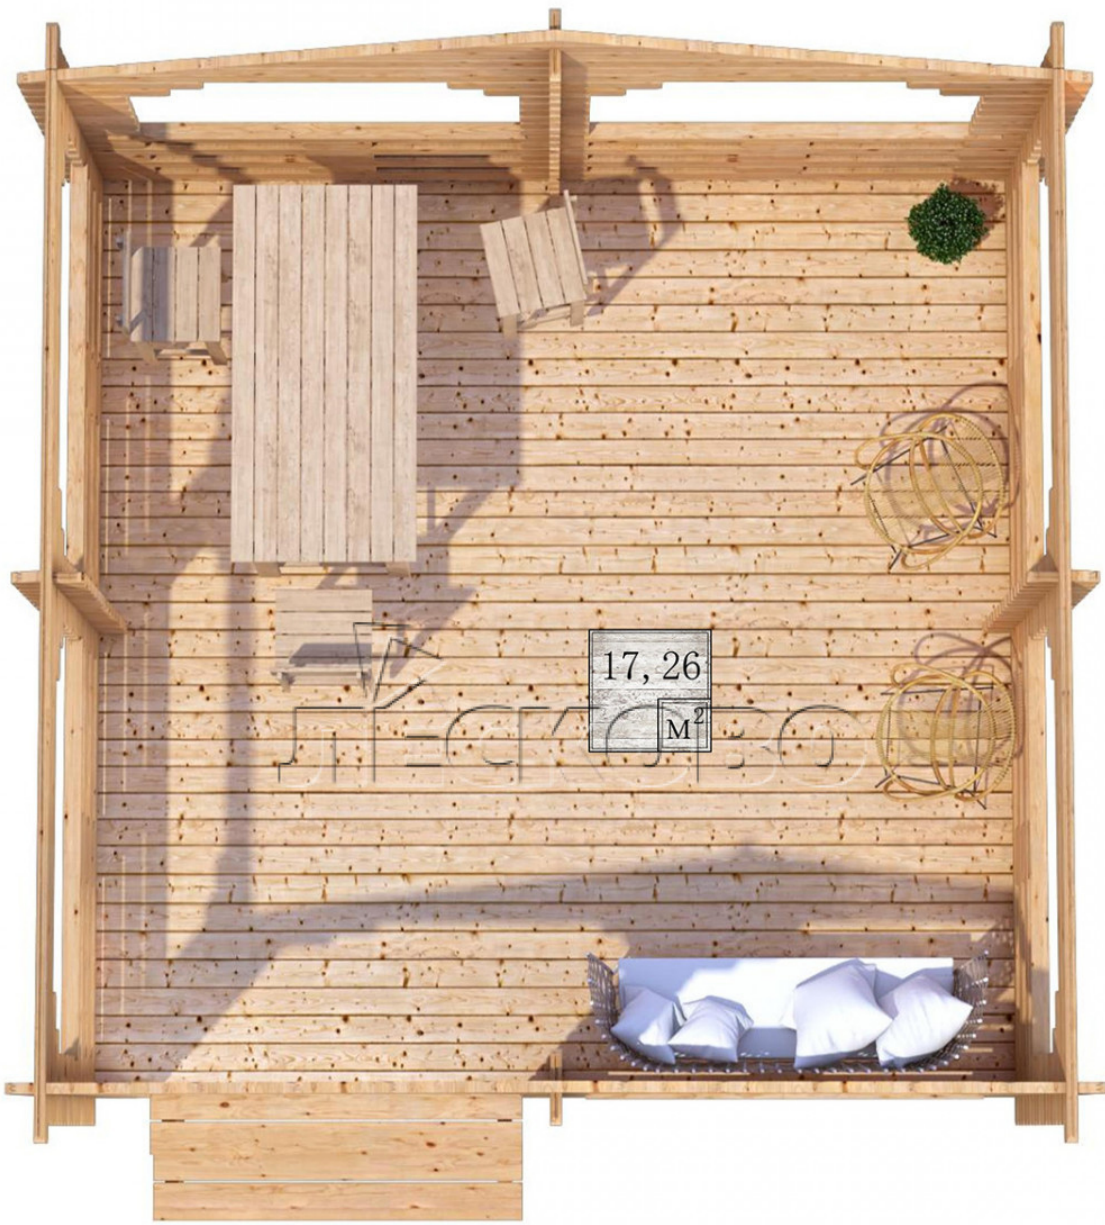

4 500

4 500

17,26
M²