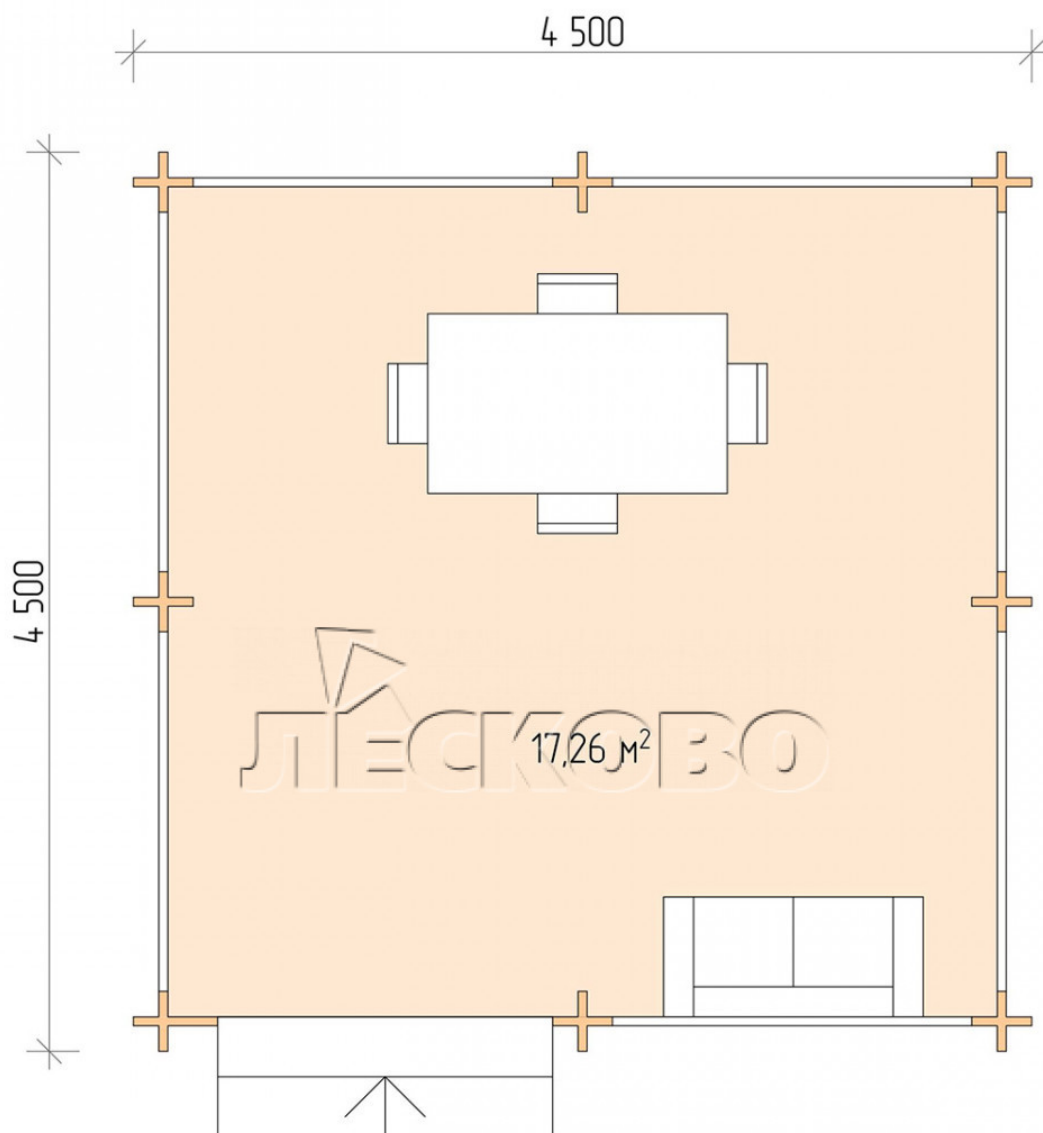

## Gazebo "BS" series 4.5×4.5

Project Dimensions

4.5 × 4.5 / 17.7 m<sup>2</sup>

Full house set

**2,253 €**

# Разрез

### House Kit

- Wall kit: mini-chamber drying chamber 44 × 145 mm with bowls for the project. The material of the tree is spruce, pine (GOST 8486). Humidity 12-14%. The height of the walls is 2.16 m;
- Logs, lower harness: board 45 × 145 mm chamber drying 10-12%;
- Floors: floorboard 35 mm, chamber drying;
- Ceiling: imitation of a bar 20 × 135 mm, chamber drying;
- Platbands: dry planed board 20 × 100 mm;
- Roof: shingles;