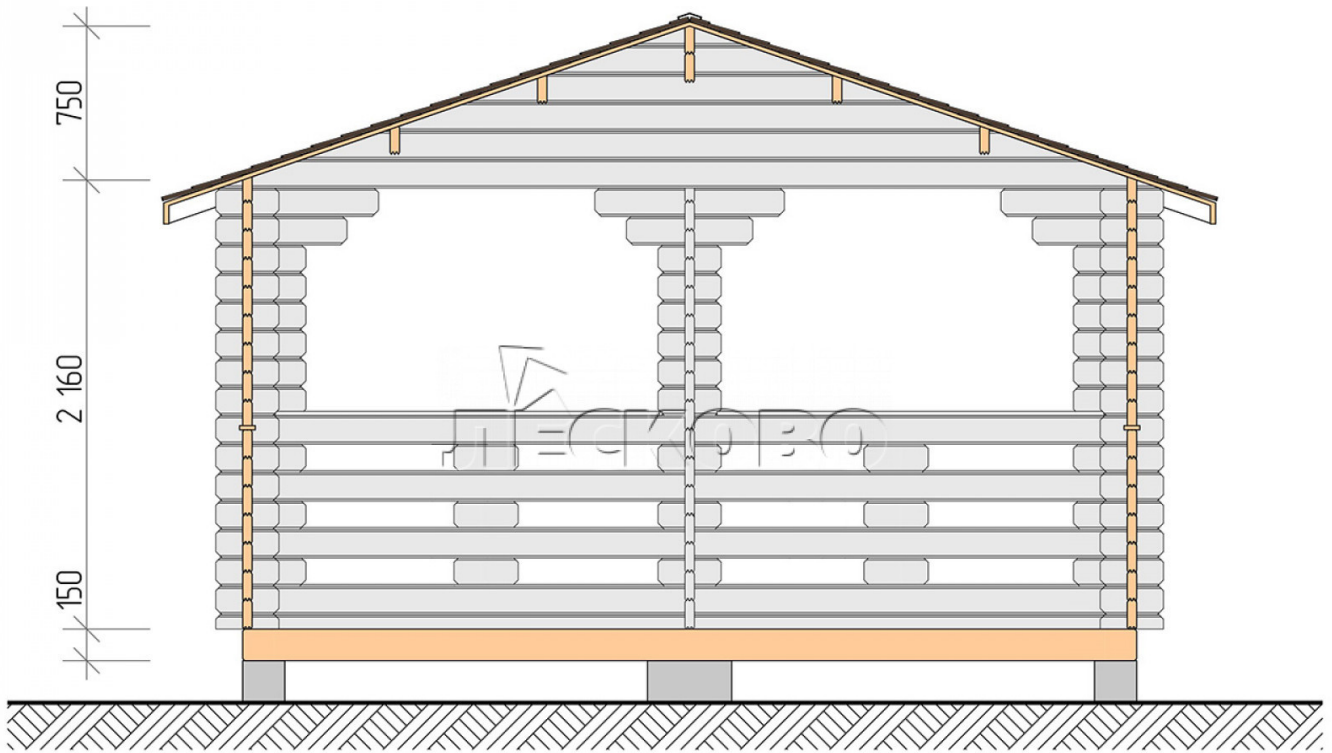

## Gazebo "BS" series 4.5×4.5

Project Dimensions

4.5 × 4.5 / 17.7 m<sup>2</sup>

Full house set

**2,336 €**

# Разрез

### House Kit

- Wall kit: mini-chamber drying chamber 44 × 145 mm with bowls for the project. The material of the tree is spruce, pine (GOST 8486). Humidity 12-14%. The height of the walls is 2.16 m;
- Logs, lower harness: board 45 × 145 mm chamber drying 10-12%;
- Floors: floorboard 35 mm, chamber drying;
- Ceiling: imitation of a bar 20 × 135 mm, chamber drying;
- Platbands: dry planed board 20 × 100 mm;
- Roof: shingles;