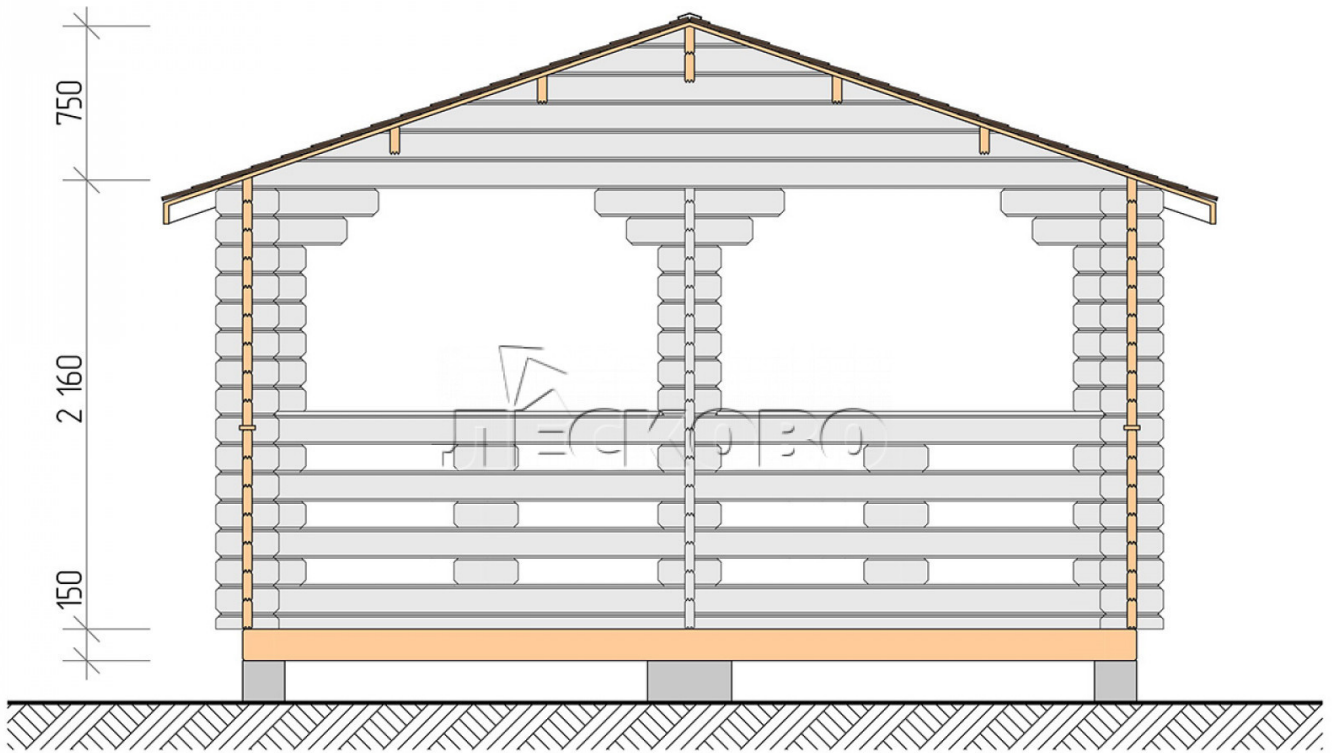

## Gazebo "BS" series 4.5×4.5

Project Dimensions

4.5 × 4.5 / 17.7 m<sup>2</sup>

Full house set

**2,253 €**

# Разрез

### House Kit

- Wall kit: mini-chamber drying chamber 44 × 145 mm with bowls for the project. The material of the tree is spruce, pine (GOST 8486). Humidity 12-14%. The height of the walls is 2.16 m;
- Logs, lower harness: board 45 × 145 mm chamber drying 10-12%;
- Floors: floorboard 35 mm, chamber drying;
- Ceiling: imitation of a bar 20 × 135 mm, chamber drying;
- Platbands: dry planed board 20 × 100 mm;
- Roof: shingles;