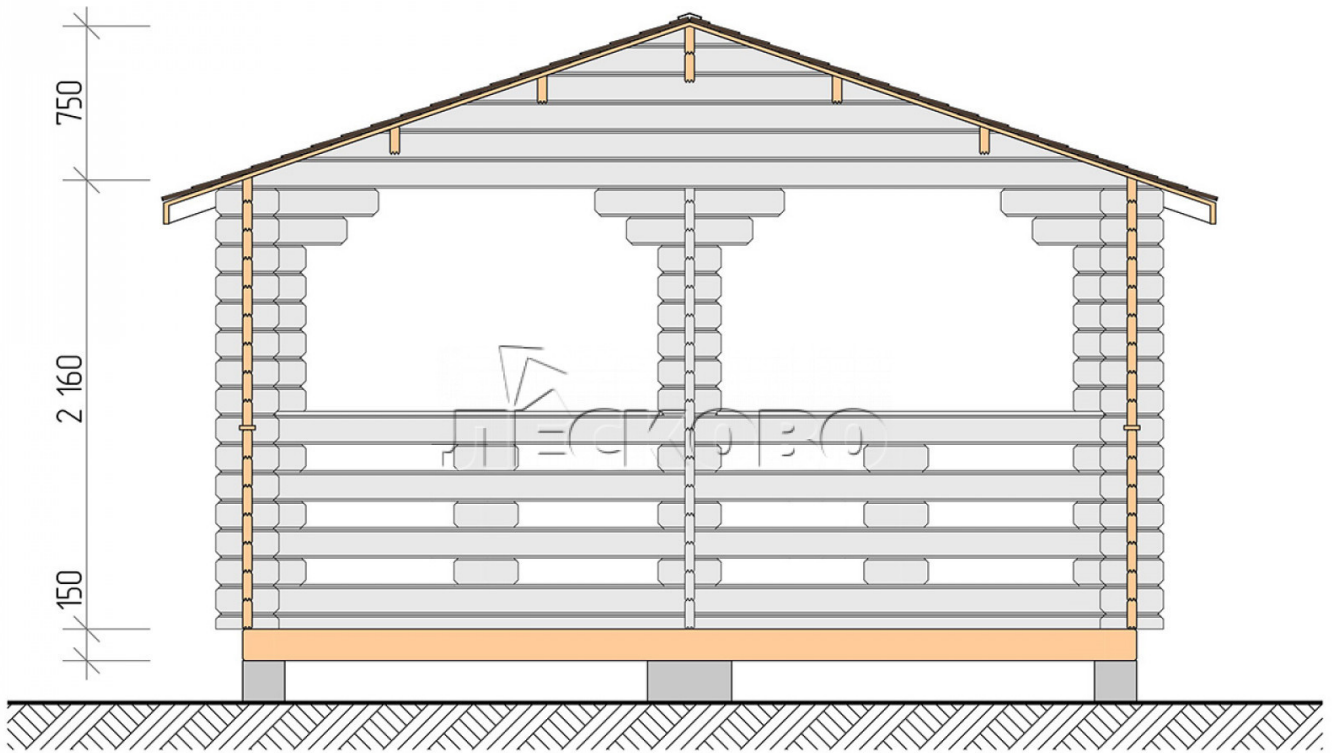

Gazebo "BS" series 4.5×4.5

Project Dimensions

4.5 × 4.5 / 17.7 m²

Full house set

2,705 €

Timber

45 MM

65 MM
+ 622 €

Project planning

4 500

4 500

17,26

M²

Разрез

House Kit

- Wall kit: mini-chamber drying chamber 44 × 145 mm with bowls for the project. The material of the tree is spruce, pine (GOST 8486). Humidity 12-14%. The height of the walls is 2.16 m;
- Logs, lower harness: board 45 × 145 mm chamber drying 10-12%;
- Floors: floorboard 35 mm, chamber drying;
- Ceiling: imitation of a bar 20 × 135 mm, chamber drying;
- Platbands: dry planed board 20 × 100 mm;
- Roof: shingles;