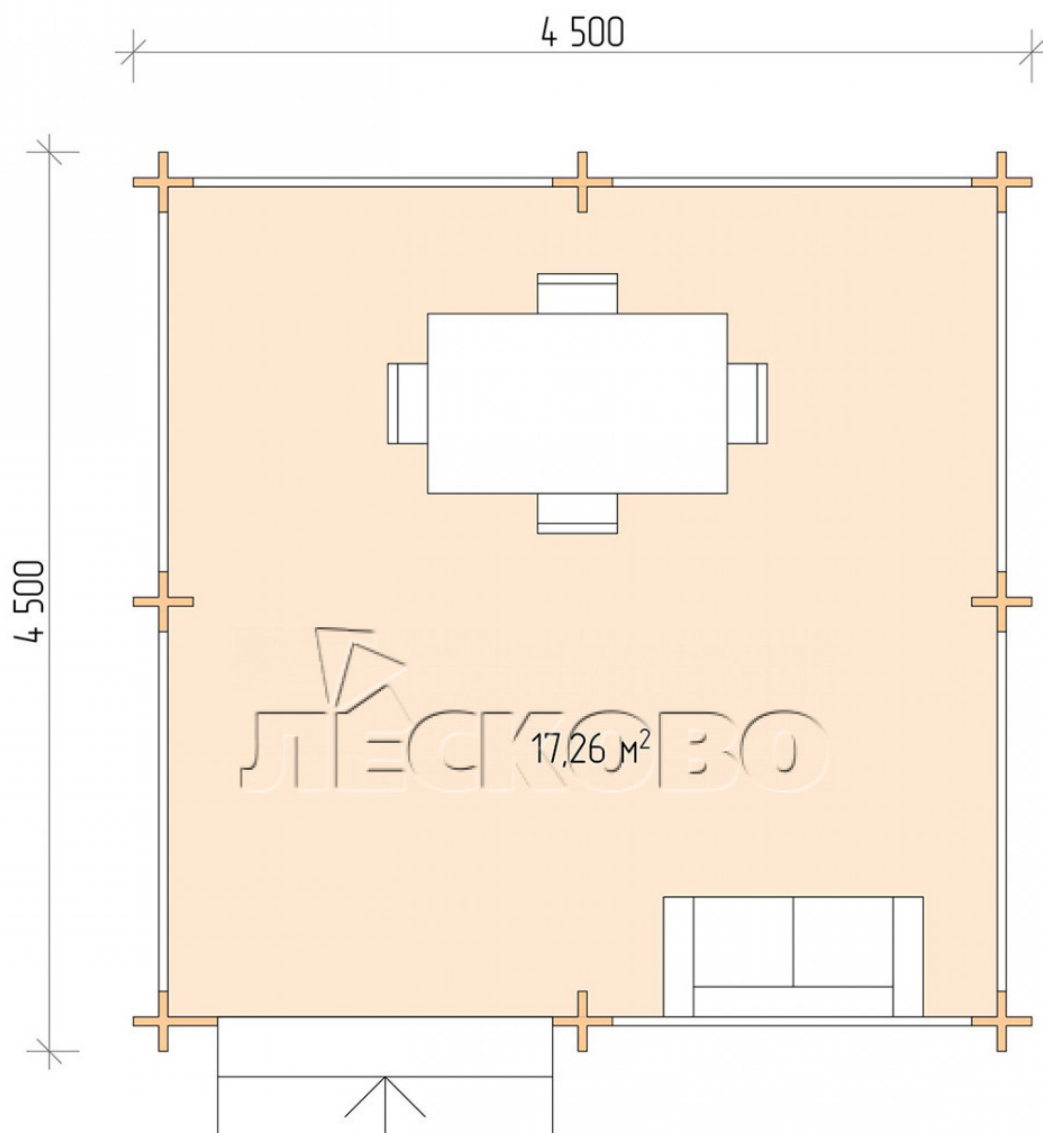

Gazebo "BS" series 4.5×4.5

Project Dimensions

4.5 × 4.5 / 17.7 m²

Full house set

2,705 €

Timber

45 MM

65 MM
+ 622 €

Project planning

4 500

4 500

17,26

M²

Разрез

House Kit

- Wall kit: mini-chamber drying chamber 44 × 145 mm with bowls for the project. The material of the tree is spruce, pine (GOST 8486). Humidity 12-14%. The height of the walls is 2.16 m;
- Logs, lower harness: board 45 × 145 mm chamber drying 10-12%;
- Floors: floorboard 35 mm, chamber drying;
- Ceiling: imitation of a bar 20 × 135 mm, chamber drying;
- Platbands: dry planed board 20 × 100 mm;
- Roof: shingles;

- Skirting board 35 mm.

+7 (4942) 499-770

156014, г. Кострома, ул. Базовая, д. 8