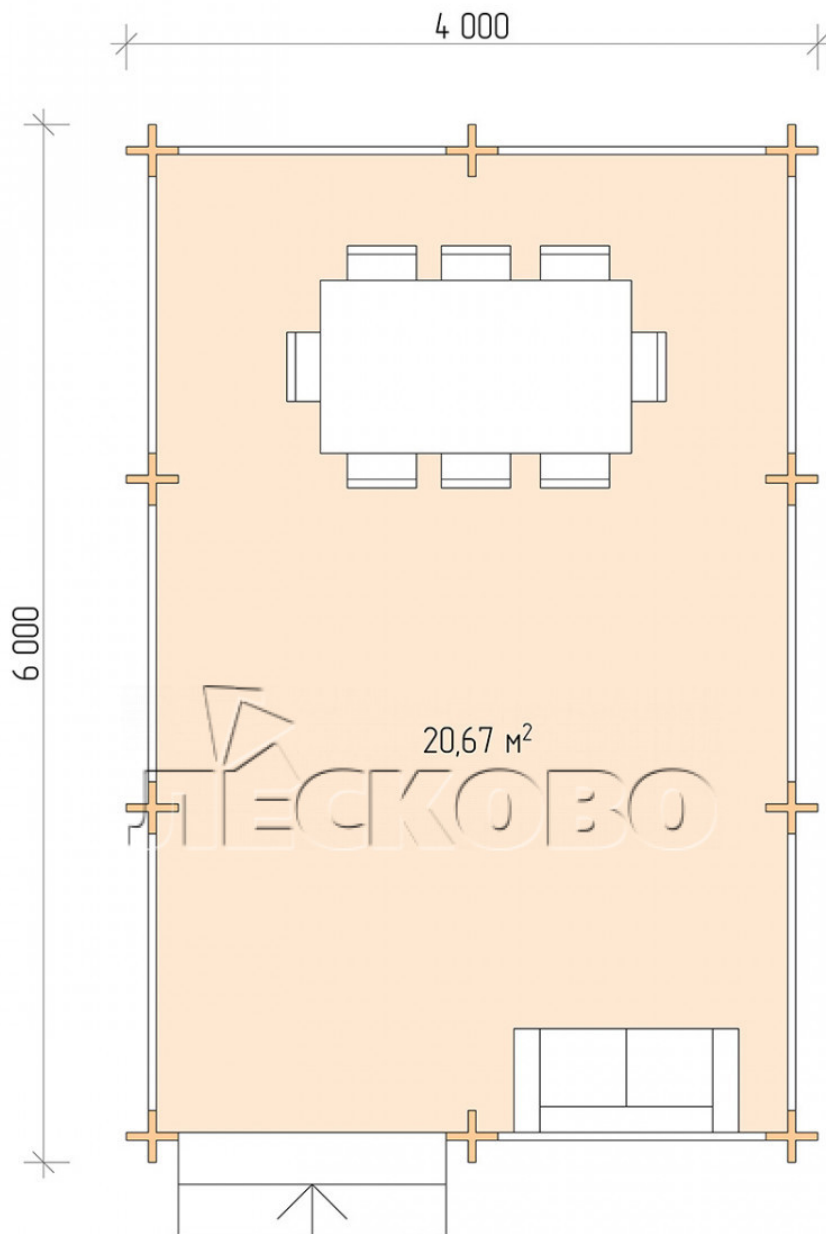

Gazebo "BS" series 4×6

Project Dimensions

4 × 6 / 21.1 m²

Full house set

3,215 €

Timber

45 MM

65 MM
+ 737 €

Project planning

4 000

6 000

Разрез

House Kit

- Wall kit: mini-chamber drying chamber 44×145 mm with bowls for the project. The material of the tree is spruce, pine (GOST 8486). Humidity 12-14%. The height of the walls is 2.16 m;
- Logs, lower harness: board 45×145 mm chamber drying 10-12%;
- Floors: floorboard 35 mm, chamber drying;
- Ceiling: imitation of a bar 20×135 mm, chamber drying;
- Platbands: dry planed board 20×100 mm;
- Roof: shingles;