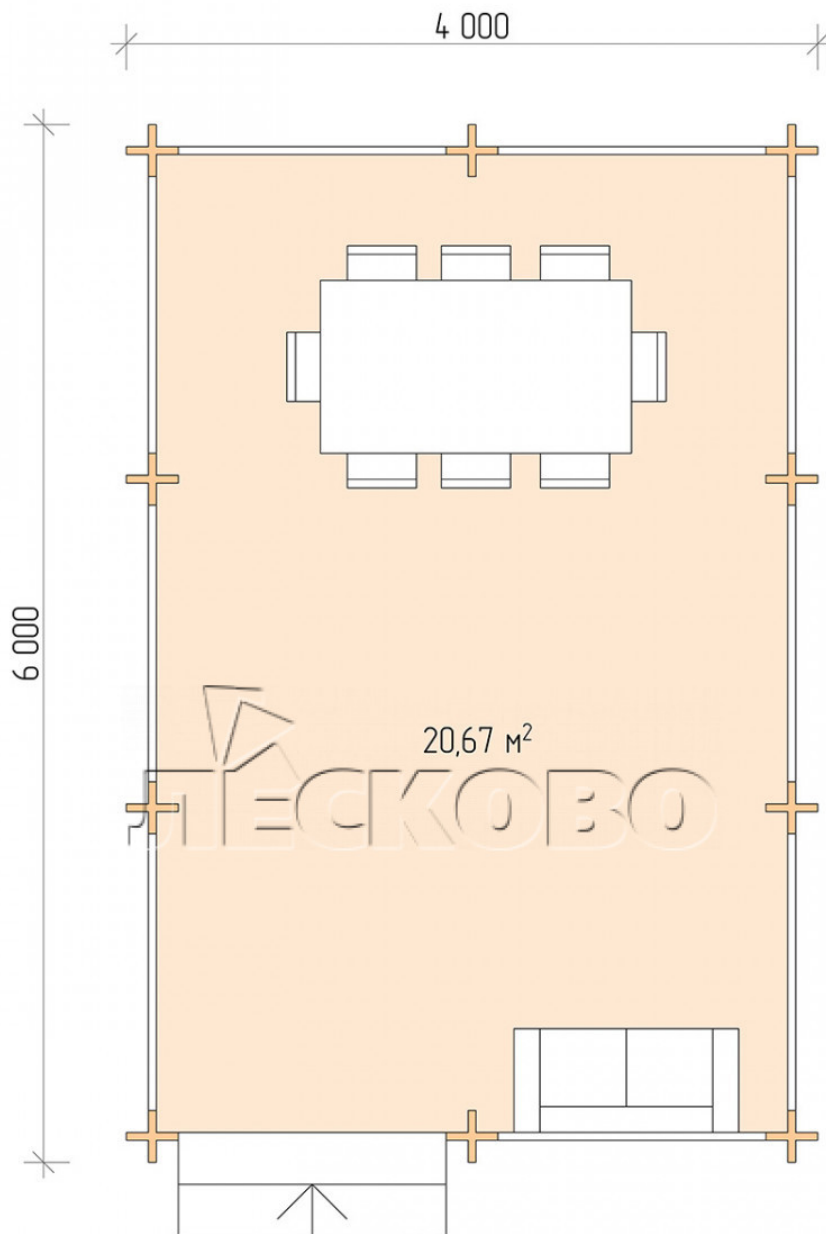

Gazebo "BS" series 4×6

Project Dimensions

4 × 6 / 21.1 m²

Full house set

2,735 €

Timber

45 mm

65 mm
+ 599 €

Project planning

4 000

6 000

Разрез

House Kit

- Wall kit: mini-chamber drying chamber 44×145 mm with bowls for the project. The material of the tree is spruce, pine (GOST 8486). Humidity 12-14%. The height of the walls is 2.16 m;
- Logs, lower harness: board 45×145 mm chamber drying 10-12%;
- Floors: floorboard 35 mm, chamber drying;
- Ceiling: imitation of a bar 20×135 mm, chamber drying;
- Platbands: dry planed board 20×100 mm;
- Roof: shingles;