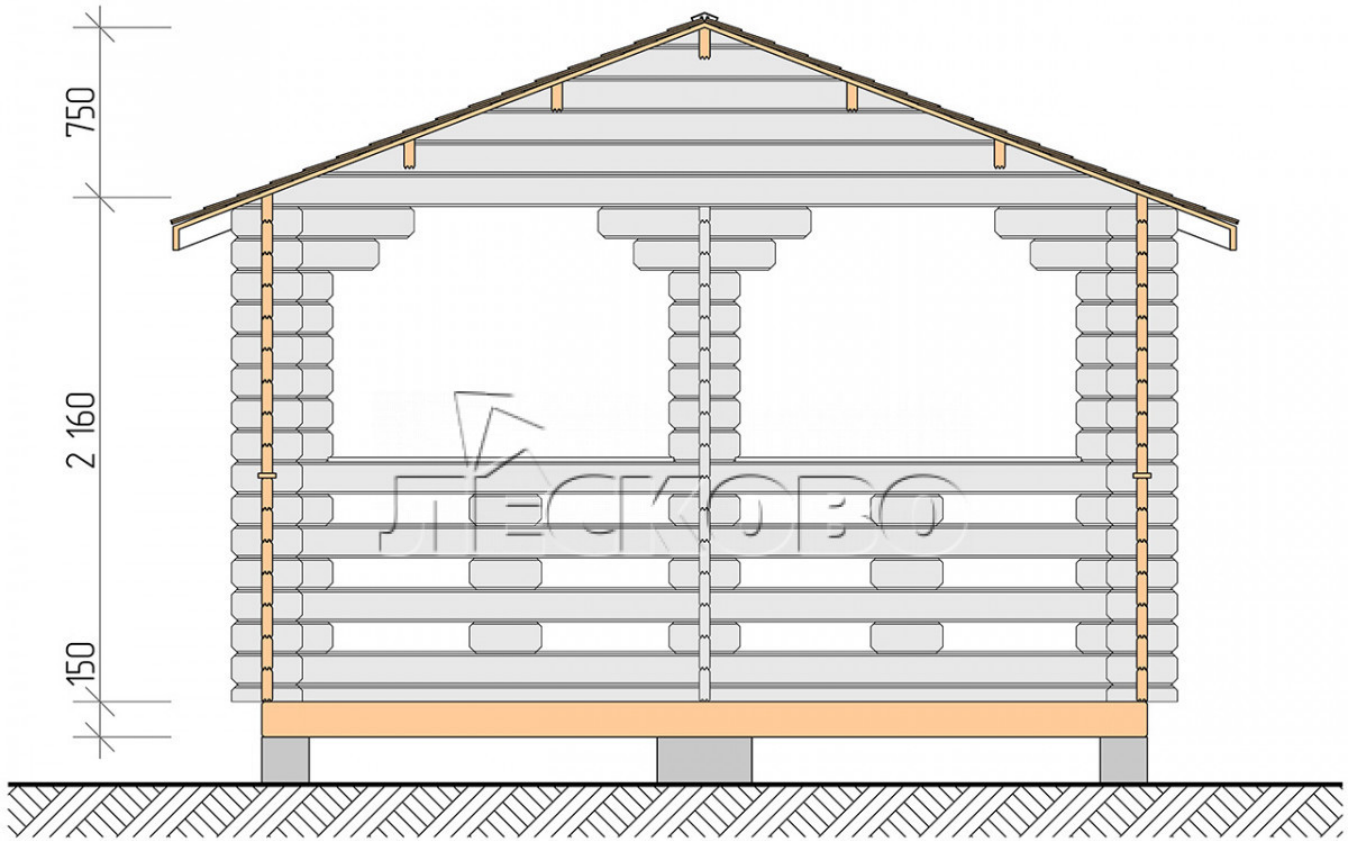

Gazebo "BS" series 4×6

Project Dimensions

4 × 6 / 21.1 m²

Full house set

2,735 €

Timber

45 mm

65 mm
+ 599 €

Project planning

4 000

6 000

Разрез

House Kit

- Wall kit: mini-chamber drying chamber 44×145 mm with bowls for the project. The material of the tree is spruce, pine (GOST 8486). Humidity 12-14%. The height of the walls is 2.16 m;
- Logs, lower harness: board 45×145 mm chamber drying 10-12%;
- Floors: floorboard 35 mm, chamber drying;
- Ceiling: imitation of a bar 20×135 mm, chamber drying;
- Platbands: dry planed board 20×100 mm;
- Roof: shingles;