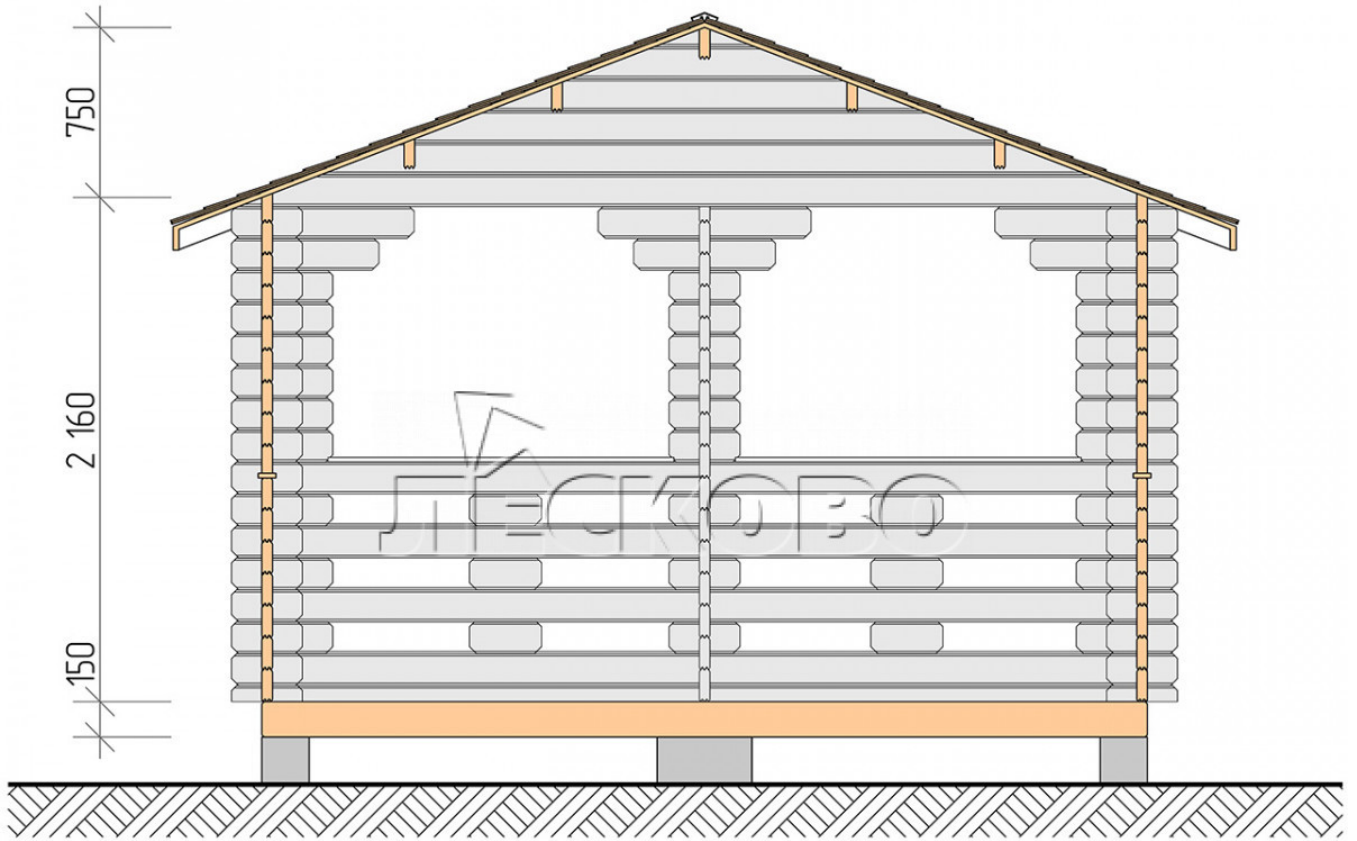

Gazebo "BS" series 4×6

Project Dimensions

4 × 6 / 21.1 m²

Full house set

3,215 €

Timber

45 MM

65 MM
+ 737 €

Project planning

4 000

6 000

Разрез

House Kit

- Wall kit: mini-chamber drying chamber 44×145 mm with bowls for the project. The material of the tree is spruce, pine (GOST 8486). Humidity 12-14%. The height of the walls is 2.16 m;
- Logs, lower harness: board 45×145 mm chamber drying 10-12%;
- Floors: floorboard 35 mm, chamber drying;
- Ceiling: imitation of a bar 20×135 mm, chamber drying;
- Platbands: dry planed board 20×100 mm;
- Roof: shingles;