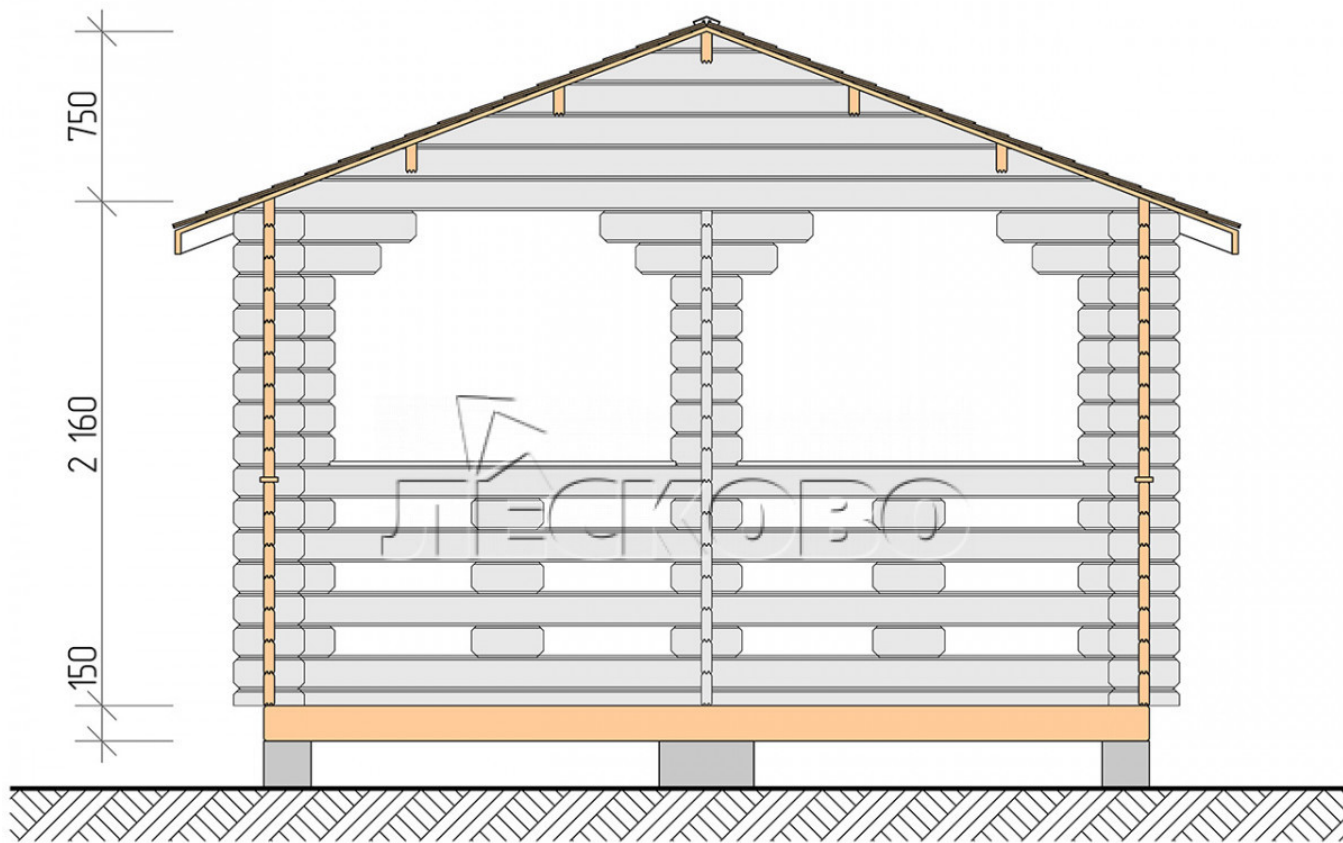

Gazebo "BS" series 4x5

Project Dimensions

4 × 5 / 17.4 m²

Full house set

2,331 €

Timber

45 MM

65 MM
+ 513 €

Project planning

Разрез

House Kit

- Wall kit: mini-chamber drying chamber 44 × 145 mm with bowls for the project. The material of the tree is spruce, pine (GOST 8486). Humidity 12-14%. The height of the walls is 2.16 m;
- Logs, lower harness: board 45 × 145 mm chamber drying 10-12%;
- Floors: floorboard 35 mm, chamber drying;
- Ceiling: imitation of a bar 20 × 135 mm, chamber drying;
- Platbands: dry planed board 20 × 100 mm;
- Roof: shingles;