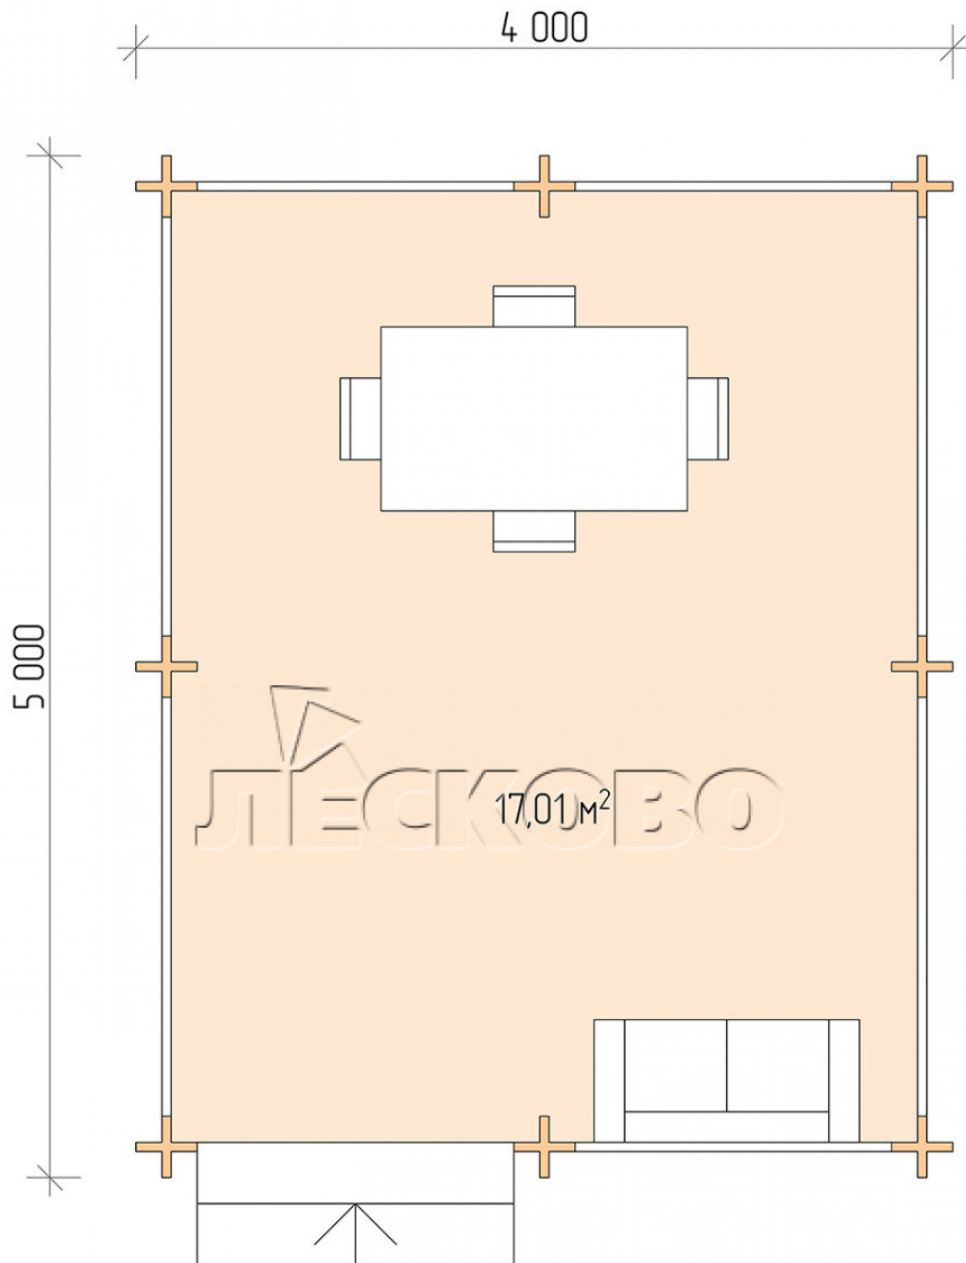

Gazebo "BS" series 4x5

Project Dimensions

4 × 5 / 17.4 m²

Full house set

2,331 €

Timber

45 MM

65 MM
+ 513 €

Project planning

Разрез

House Kit

- Wall kit: mini-chamber drying chamber 44 × 145 mm with bowls for the project. The material of the tree is spruce, pine (GOST 8486). Humidity 12-14%. The height of the walls is 2.16 m;
- Logs, lower harness: board 45 × 145 mm chamber drying 10-12%;
- Floors: floorboard 35 mm, chamber drying;
- Ceiling: imitation of a bar 20 × 135 mm, chamber drying;
- Platbands: dry planed board 20 × 100 mm;
- Roof: shingles;