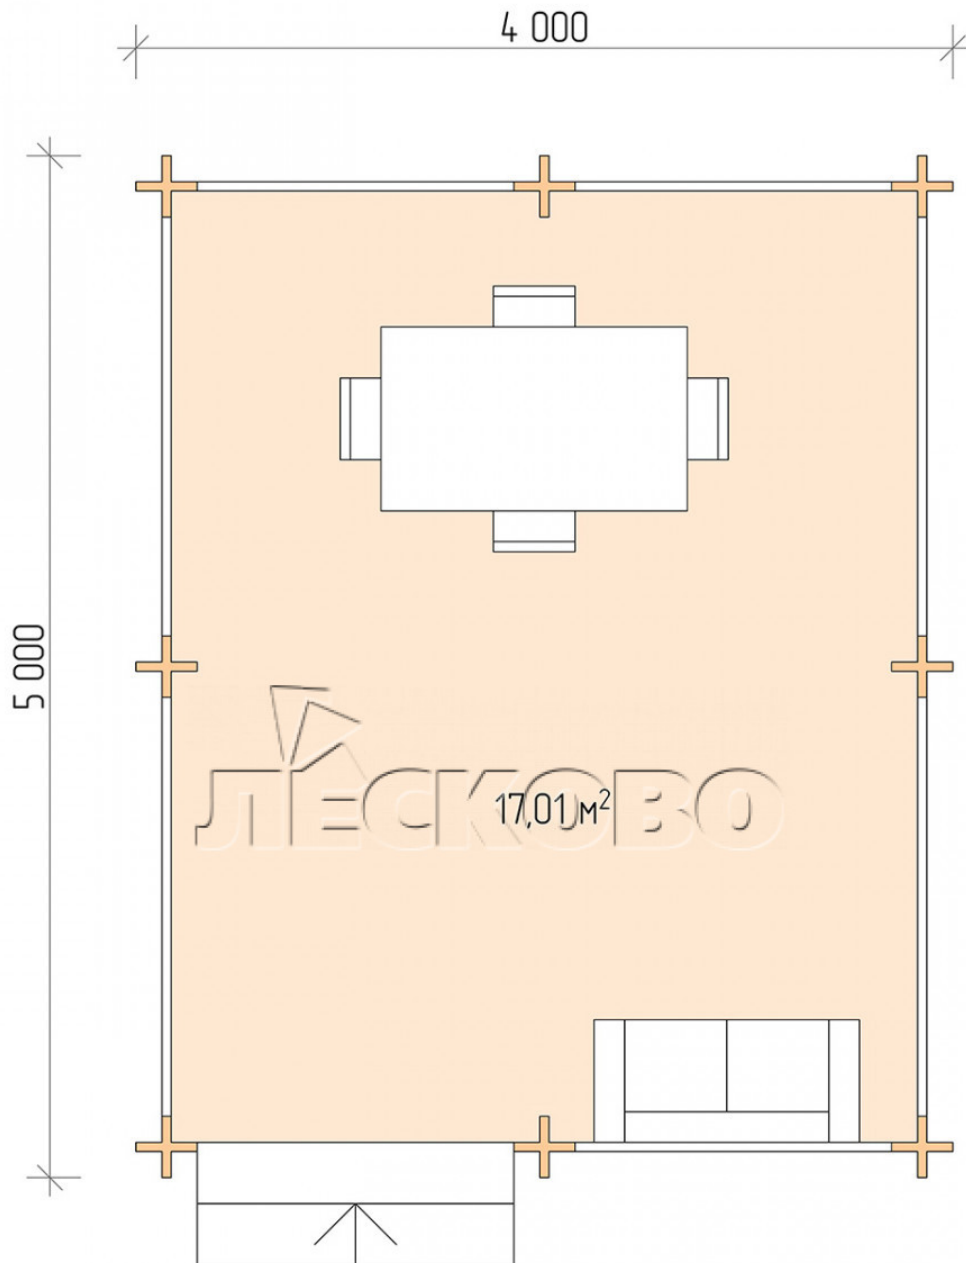

Gazebo "BS" series 4x5

Project Dimensions

4 × 5 / 17.4 m²

Full house set

2,699 €

Timber

45 MM

65 MM
+ 622 €

Project planning

Разрез

House Kit

- Wall kit: mini-chamber drying chamber 44 × 145 mm with bowls for the project. The material of the tree is spruce, pine (GOST 8486). Humidity 12-14%. The height of the walls is 2.16 m;
- Logs, lower harness: board 45 × 145 mm chamber drying 10-12%;
- Floors: floorboard 35 mm, chamber drying;
- Ceiling: imitation of a bar 20 × 135 mm, chamber drying;
- Platbands: dry planed board 20 × 100 mm;
- Roof: shingles;