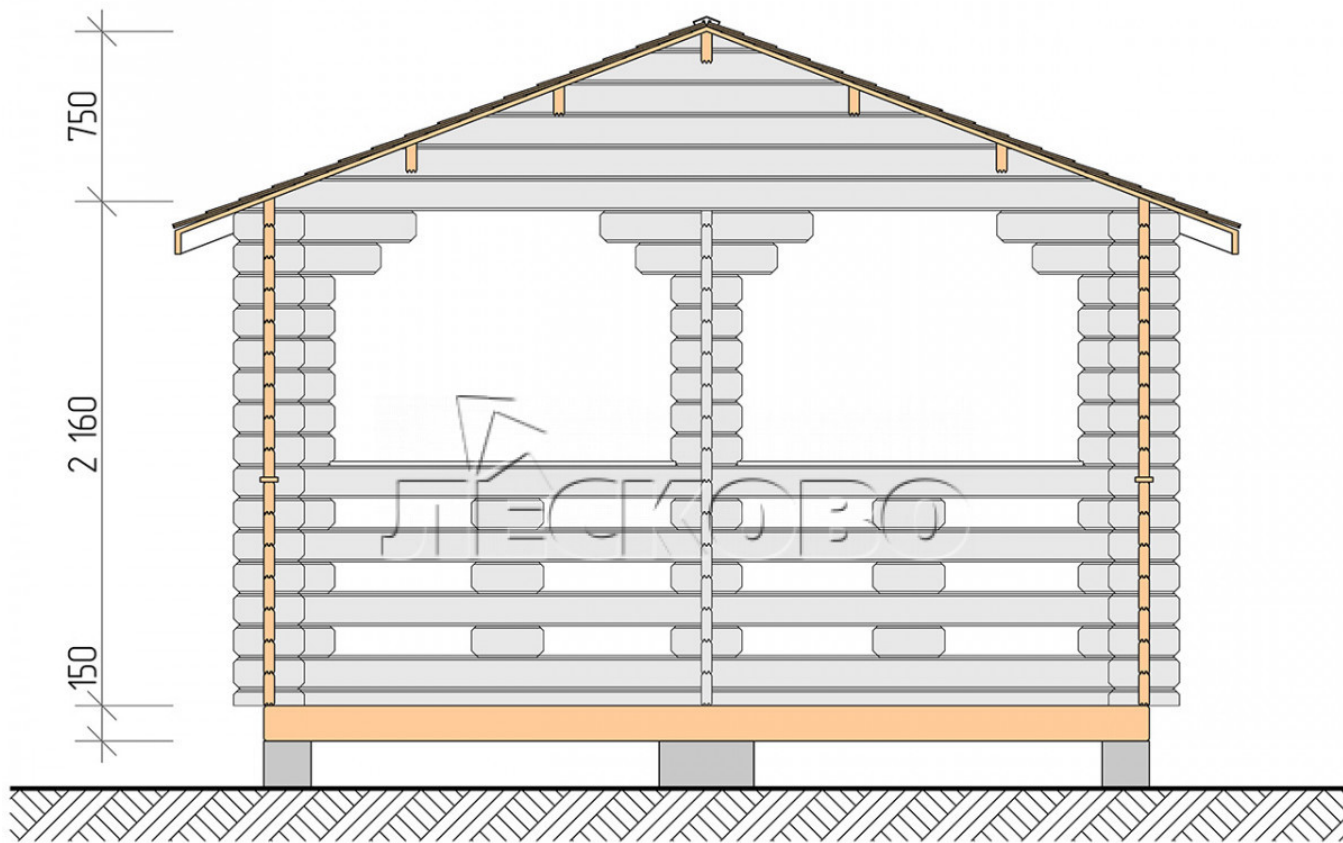

Gazebo "BS" series 4x5

Project Dimensions

4 × 5 / 17.4 m²

Full house set

2,699 €

Timber

45 MM

65 MM
+ 622 €

Project planning

Разрез

House Kit

- Wall kit: mini-chamber drying chamber 44 × 145 mm with bowls for the project. The material of the tree is spruce, pine (GOST 8486). Humidity 12-14%. The height of the walls is 2.16 m;
- Logs, lower harness: board 45 × 145 mm chamber drying 10-12%;
- Floors: floorboard 35 mm, chamber drying;
- Ceiling: imitation of a bar 20 × 135 mm, chamber drying;
- Platbands: dry planed board 20 × 100 mm;
- Roof: shingles;