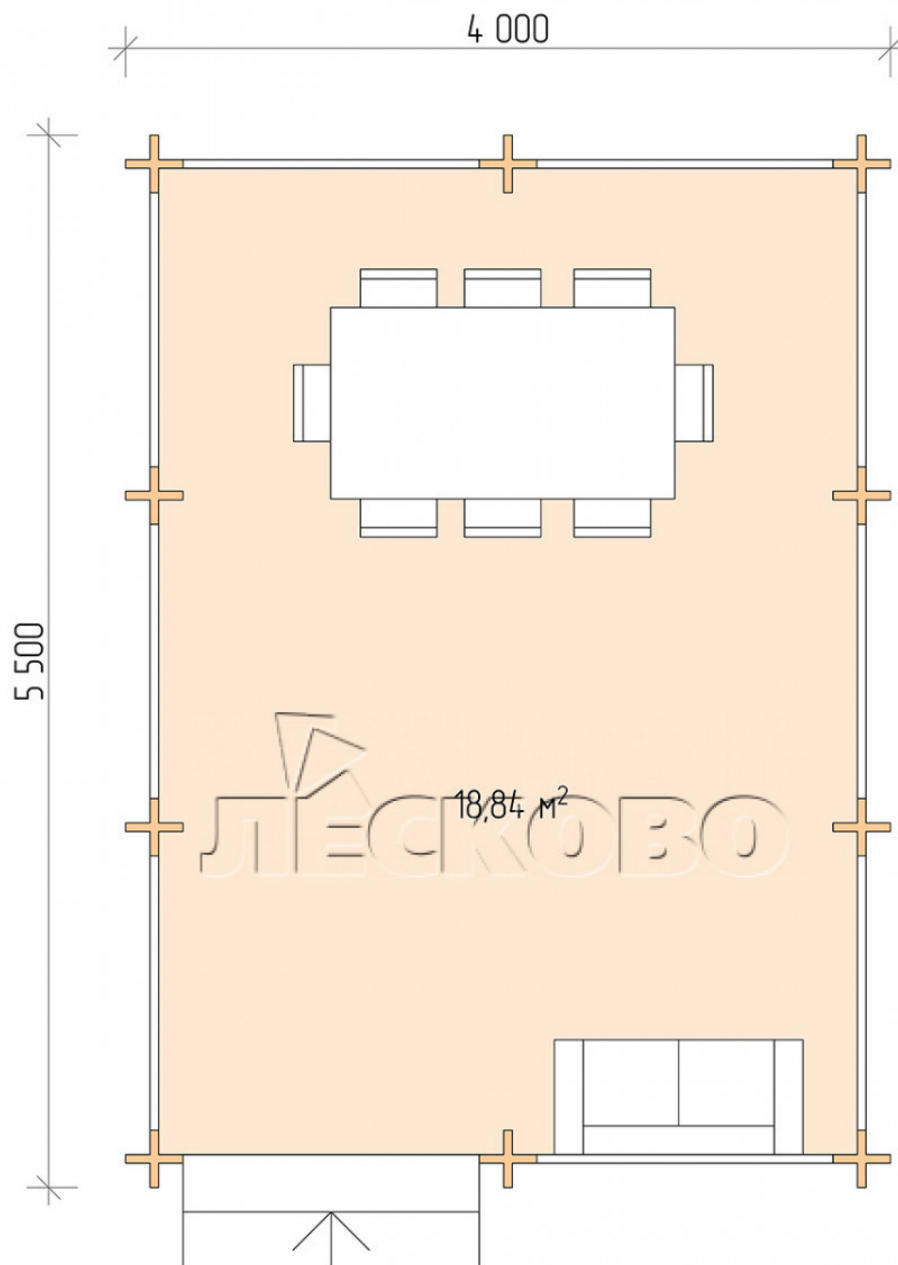

## Gazebo "BS" series 4×5.5

Project Dimensions

4 × 5.5 / 19.3 m<sup>2</sup>

Full house set

**2,987 €**

# Разрез

### House Kit

- Wall kit: mini-chamber drying chamber  $44 \times 145$  mm with bowls for the project. The material of the tree is spruce, pine (GOST 8486). Humidity 12-14%. The height of the walls is 2.16 m;
- Logs, lower harness: board  $45 \times 145$  mm chamber drying 10-12%;
- Floors: floorboard 35 mm, chamber drying;
- Ceiling: imitation of a bar  $20 \times 135$  mm, chamber drying;
- Platbands: dry planed board  $20 \times 100$  mm;
- Roof: shingles;