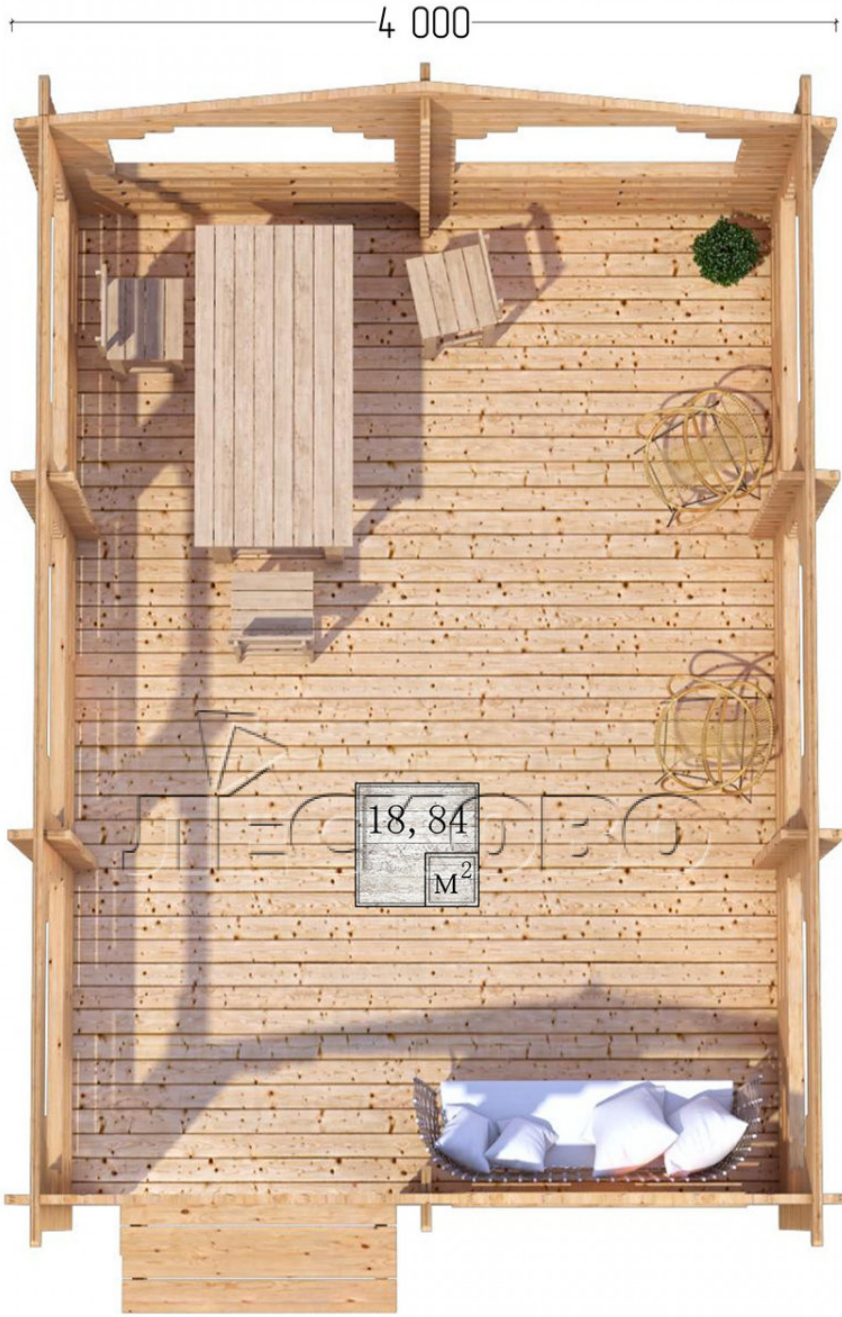

Gazebo "BS" series 4x5.5

Project Dimensions

4 × 5.5 / 19.3 m²

Full house set

2,631 €

Timber

45 MM

65 MM
+ 602 €

Project planning

4 000

5 500

18,84
M²

Разрез

House Kit

- Wall kit: mini-chamber drying chamber 44 × 145 mm with bowls for the project. The material of the tree is spruce, pine (GOST 8486). Humidity 12-14%. The height of the walls is 2.16 m;
- Logs, lower harness: board 45 × 145 mm chamber drying 10-12%;
- Floors: floorboard 35 mm, chamber drying;
- Ceiling: imitation of a bar 20 × 135 mm, chamber drying;
- Platbands: dry planed board 20 × 100 mm;
- Roof: shingles;