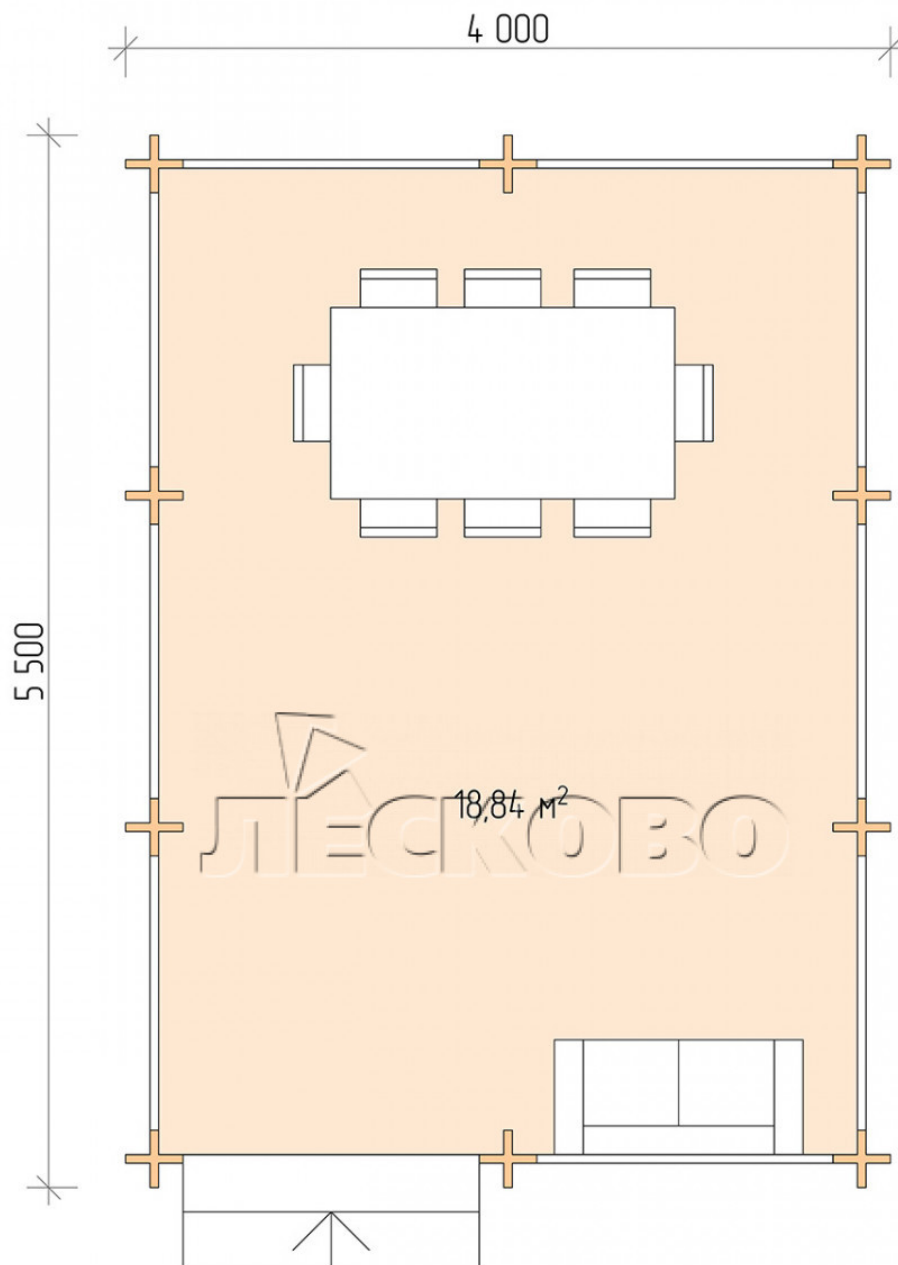

Gazebo "BS" series 4x5.5

Project Dimensions

4 × 5.5 / 19.3 m²

Full house set

2,974 €

Timber

45 MM

65 MM
+ 712 €

Project planning

4 000

5 500

18,84
M²

Разрез

House Kit

- Wall kit: mini-chamber drying chamber 44 × 145 mm with bowls for the project. The material of the tree is spruce, pine (GOST 8486). Humidity 12-14%. The height of the walls is 2.16 m;
- Logs, lower harness: board 45 × 145 mm chamber drying 10-12%;
- Floors: floorboard 35 mm, chamber drying;
- Ceiling: imitation of a bar 20 × 135 mm, chamber drying;
- Platbands: dry planed board 20 × 100 mm;
- Roof: shingles;