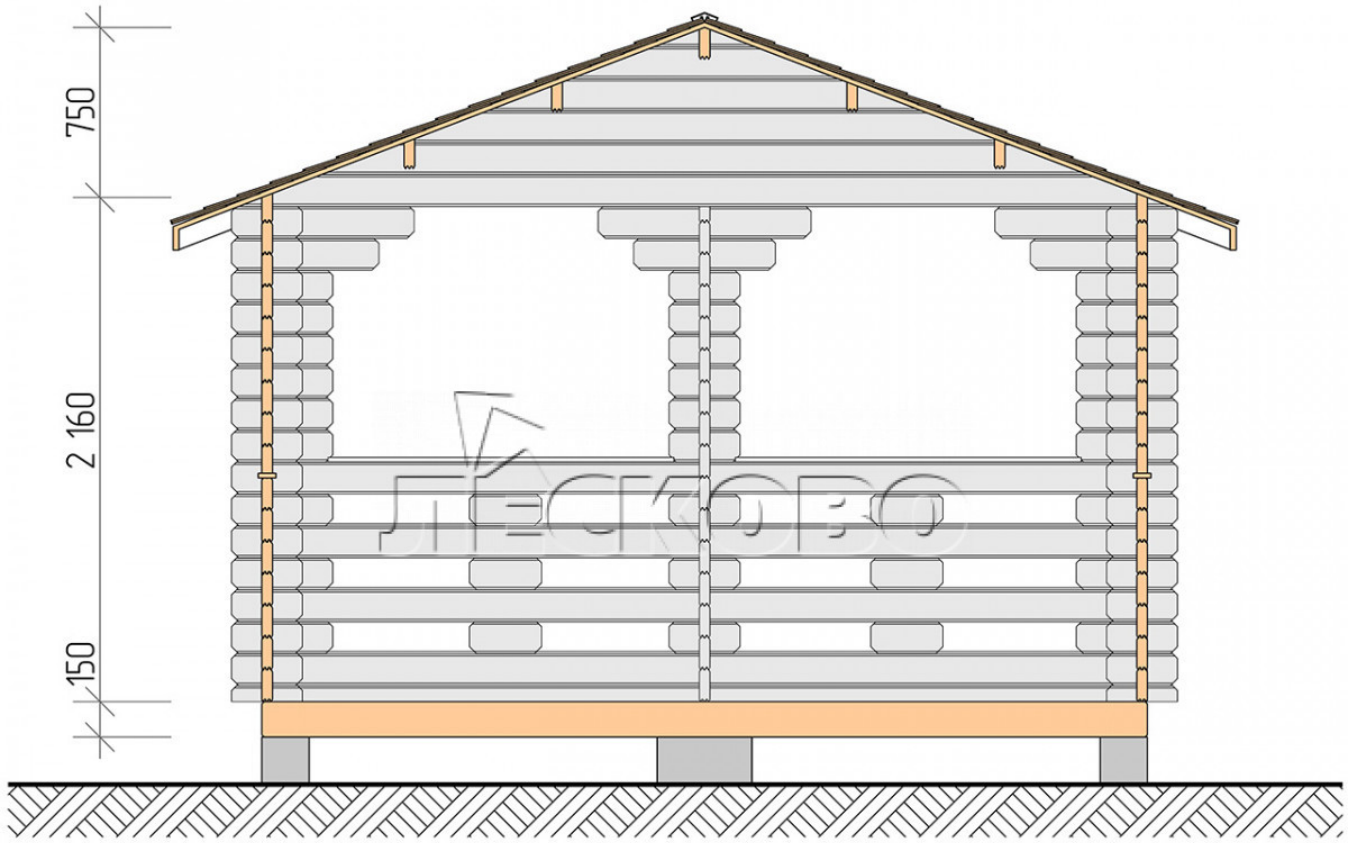

## Gazebo "BS" series 4×5.5

Project Dimensions

4 × 5.5 / 19.3 m<sup>2</sup>

Full house set

**2,987 €**

# Разрез

### House Kit

- Wall kit: mini-chamber drying chamber  $44 \times 145$  mm with bowls for the project. The material of the tree is spruce, pine (GOST 8486). Humidity 12-14%. The height of the walls is 2.16 m;
- Logs, lower harness: board  $45 \times 145$  mm chamber drying 10-12%;
- Floors: floorboard 35 mm, chamber drying;
- Ceiling: imitation of a bar  $20 \times 135$  mm, chamber drying;
- Platbands: dry planed board  $20 \times 100$  mm;
- Roof: shingles;