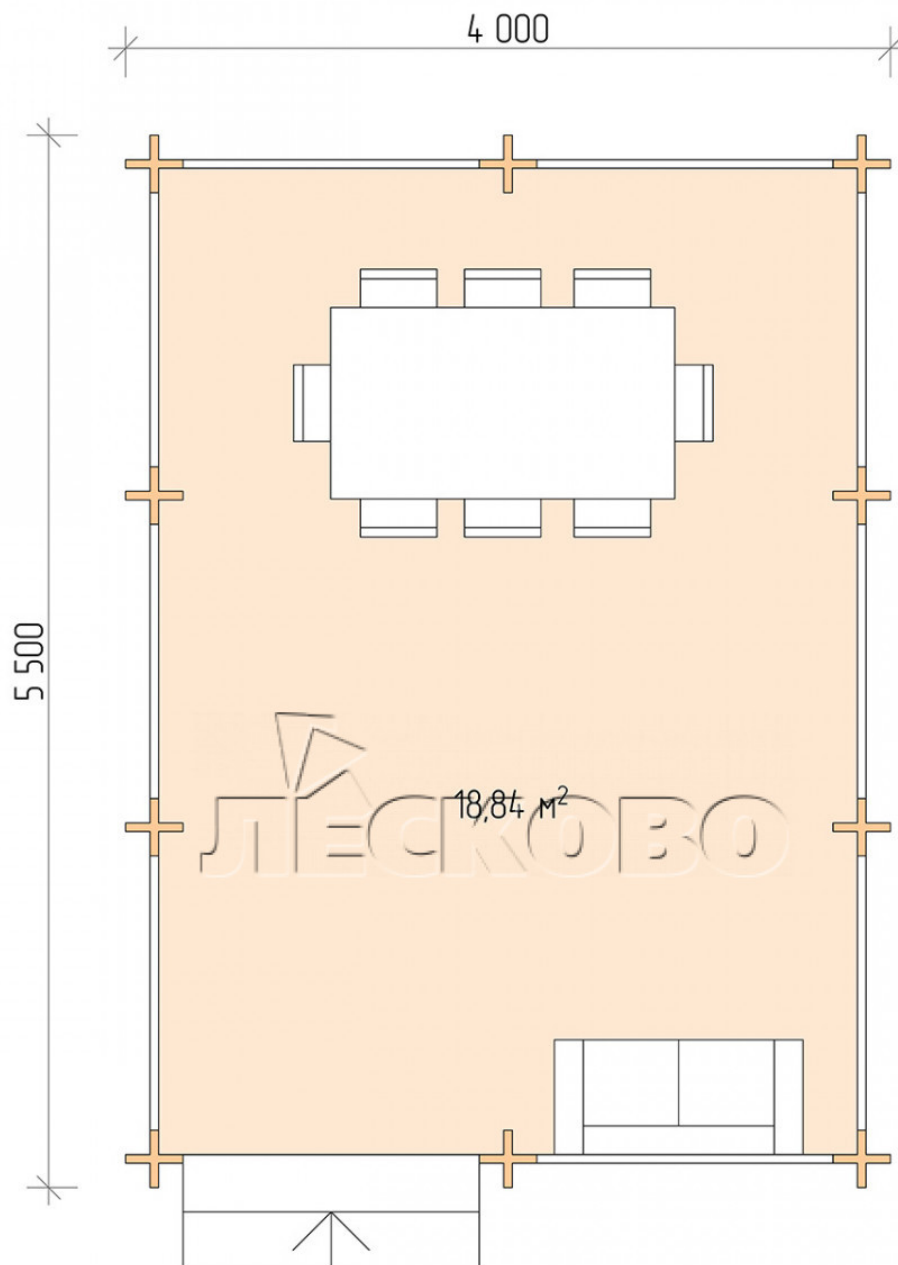

Gazebo "BS" series 4x5.5

Project Dimensions

4 × 5.5 / 19.3 m²

Full house set

2,631 €

Timber

45 MM

65 MM
+ 602 €

Project planning

4 000

5 500

18,84
M²

Разрез

House Kit

- Wall kit: mini-chamber drying chamber 44 × 145 mm with bowls for the project. The material of the tree is spruce, pine (GOST 8486). Humidity 12-14%. The height of the walls is 2.16 m;
- Logs, lower harness: board 45 × 145 mm chamber drying 10-12%;
- Floors: floorboard 35 mm, chamber drying;
- Ceiling: imitation of a bar 20 × 135 mm, chamber drying;
- Platbands: dry planed board 20 × 100 mm;
- Roof: shingles;