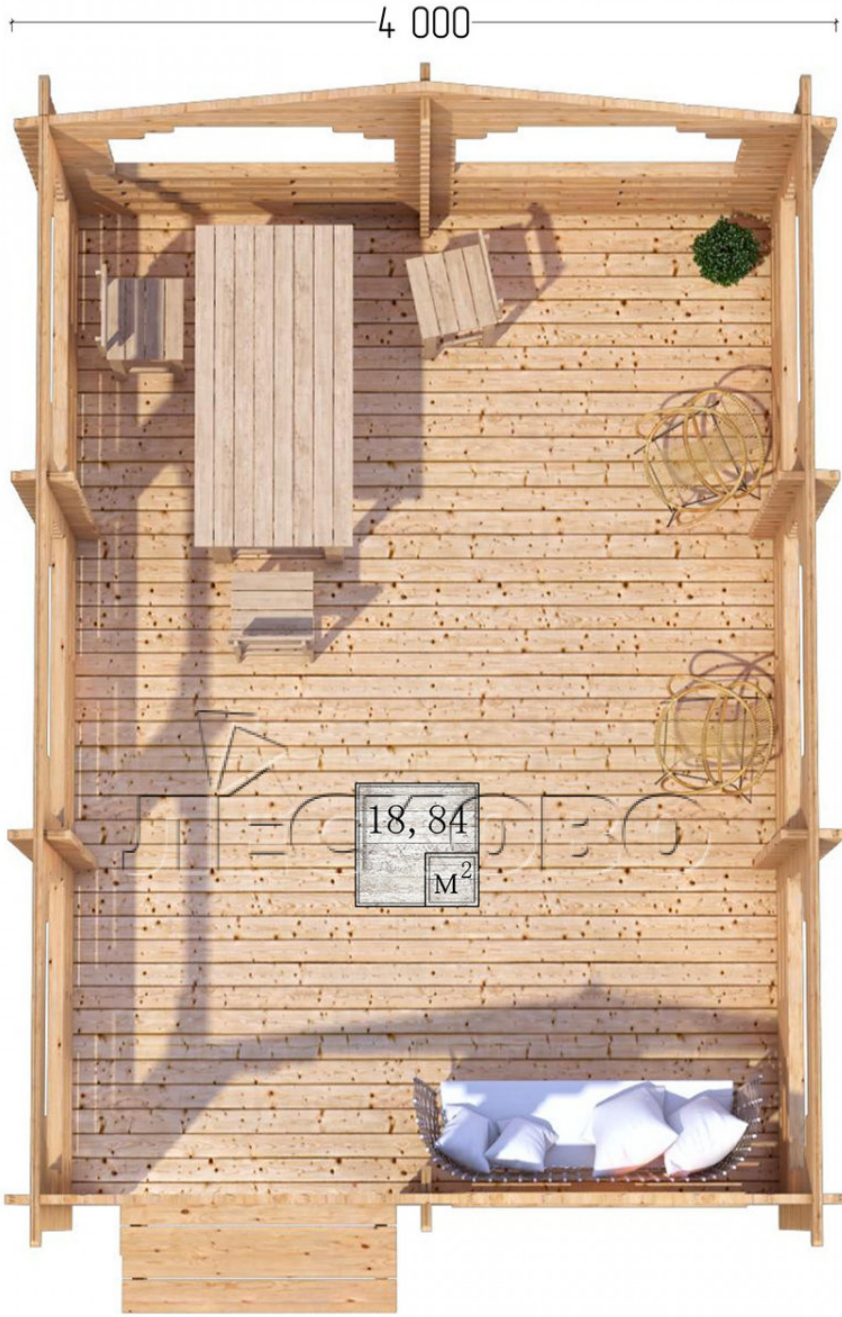

Gazebo "BS" series 4x5.5

Project Dimensions

4 × 5.5 / 19.3 m²

Full house set

2,974 €

Timber

45 MM

65 MM
+ 712 €

Project planning

4 000

5 500

18,84
M²

Разрез

House Kit

- Wall kit: mini-chamber drying chamber 44 × 145 mm with bowls for the project. The material of the tree is spruce, pine (GOST 8486). Humidity 12-14%. The height of the walls is 2.16 m;
- Logs, lower harness: board 45 × 145 mm chamber drying 10-12%;
- Floors: floorboard 35 mm, chamber drying;
- Ceiling: imitation of a bar 20 × 135 mm, chamber drying;
- Platbands: dry planed board 20 × 100 mm;
- Roof: shingles;