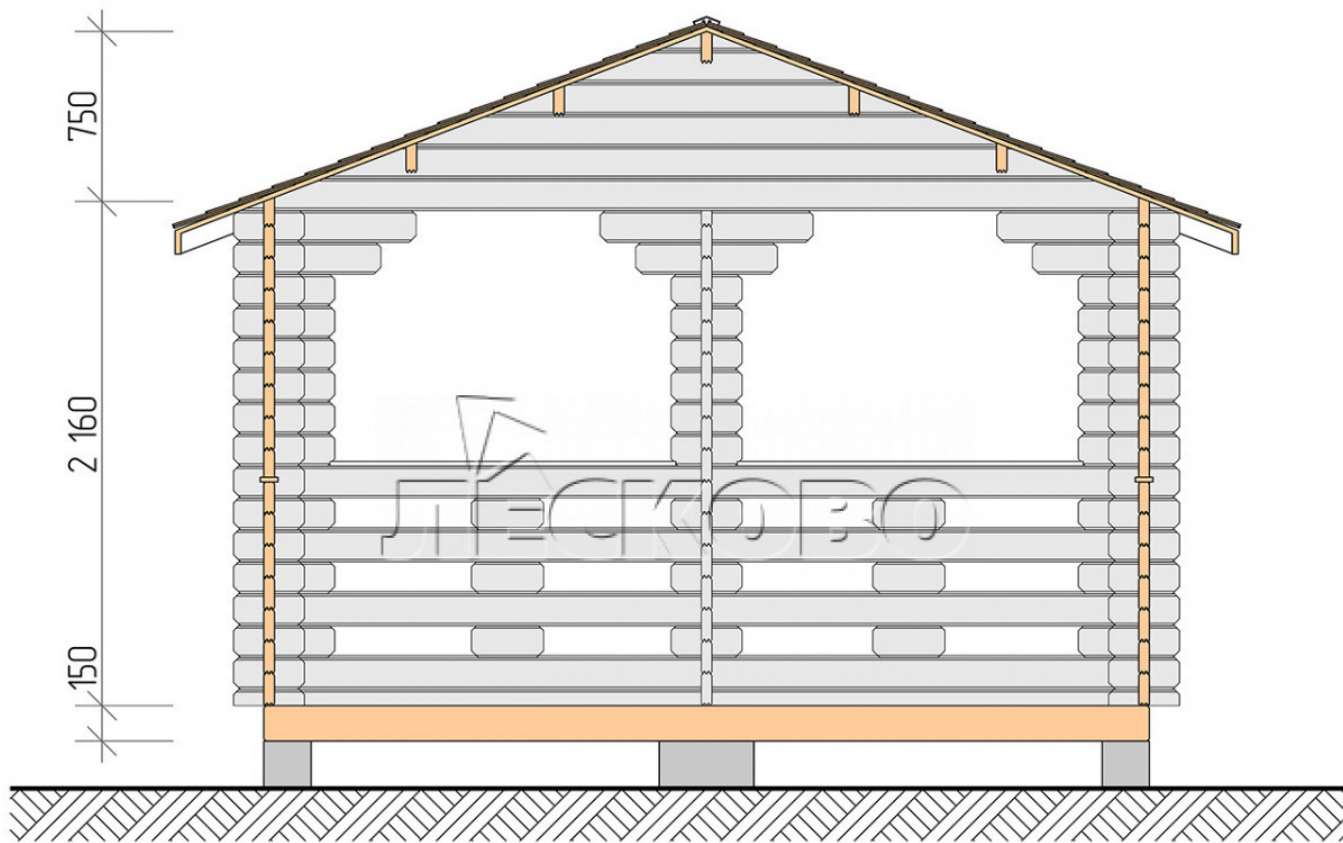

Gazebo "BS" series 4x5.5

Project Dimensions

4 × 5.5 / 19.3 m²

Full house set

2,631 €

Timber

45 MM

65 MM
+ 602 €

Project planning

4 000

5 500

18,84
M²

Разрез

House Kit

- Wall kit: mini-chamber drying chamber 44 × 145 mm with bowls for the project. The material of the tree is spruce, pine (GOST 8486). Humidity 12-14%. The height of the walls is 2.16 m;
- Logs, lower harness: board 45 × 145 mm chamber drying 10-12%;
- Floors: floorboard 35 mm, chamber drying;
- Ceiling: imitation of a bar 20 × 135 mm, chamber drying;
- Platbands: dry planed board 20 × 100 mm;
- Roof: shingles;