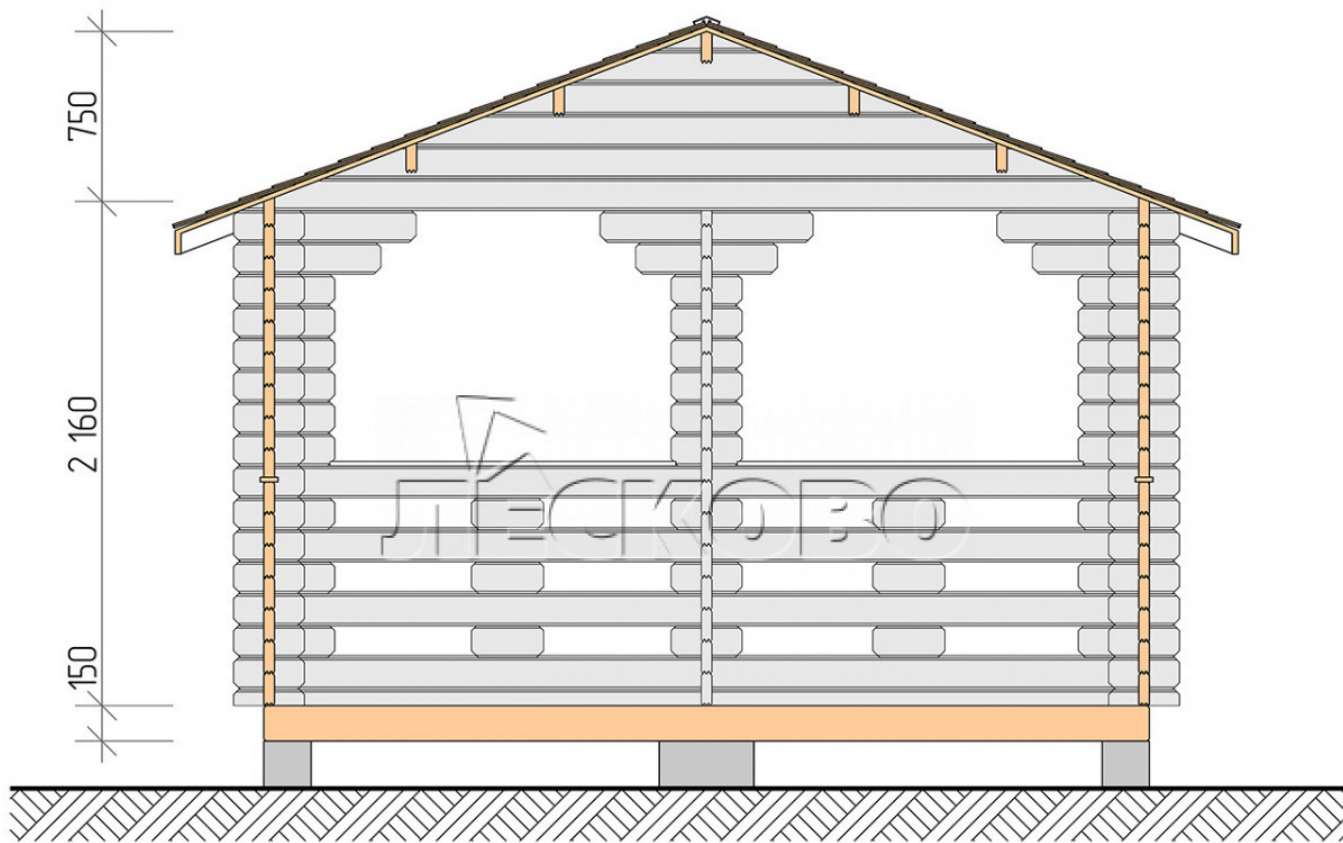

Gazebo "BS" series 4x5.5

Project Dimensions

4 × 5.5 / 19.3 m²

Full house set

2,974 €

Timber

45 MM

65 MM
+ 712 €

Project planning

4 000

5 500

18,84
M²

Разрез

House Kit

- Wall kit: mini-chamber drying chamber 44 × 145 mm with bowls for the project. The material of the tree is spruce, pine (GOST 8486). Humidity 12-14%. The height of the walls is 2.16 m;
- Logs, lower harness: board 45 × 145 mm chamber drying 10-12%;
- Floors: floorboard 35 mm, chamber drying;
- Ceiling: imitation of a bar 20 × 135 mm, chamber drying;
- Platbands: dry planed board 20 × 100 mm;
- Roof: shingles;