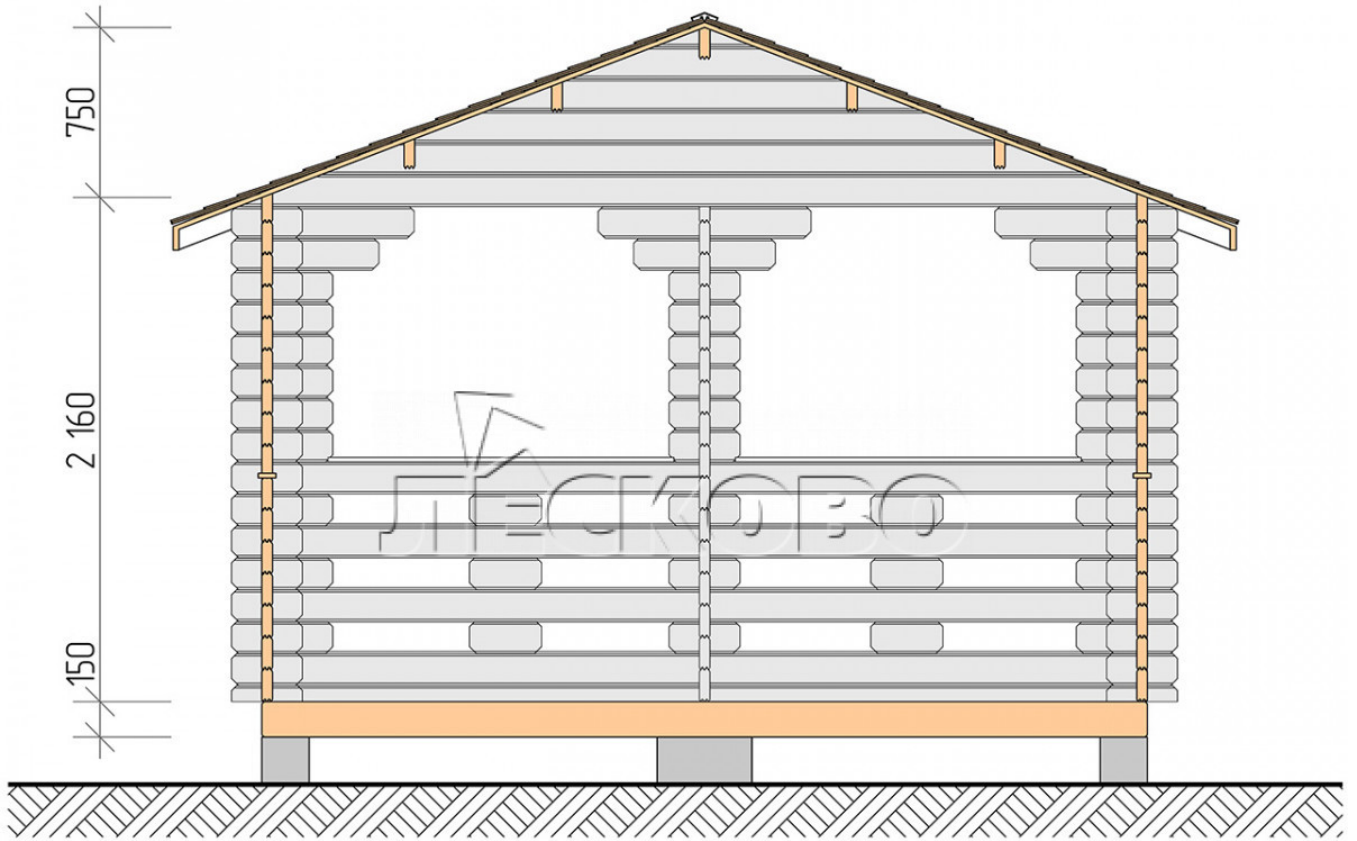

Gazebo "BS" series 4x4

Project Dimensions

4 × 4 / 13.7 m²

Full house set

2,365 €

Timber

45 MM

65 MM
+ 569 €

Project planning

4 000

4 000

Разрез

House Kit

- Wall kit: mini-chamber drying chamber 44 × 145 mm with bowls for the project. The material of the tree is spruce, pine (GOST 8486). Humidity 12-14%. The height of the walls is 2.16 m;
- Logs, lower harness: board 45 × 145 mm chamber drying 10-12%;
- Floors: floorboard 35 mm, chamber drying;
- Ceiling: imitation of a bar 20 × 135 mm, chamber drying;
- Platbands: dry planed board 20 × 100 mm;
- Roof: shingles;