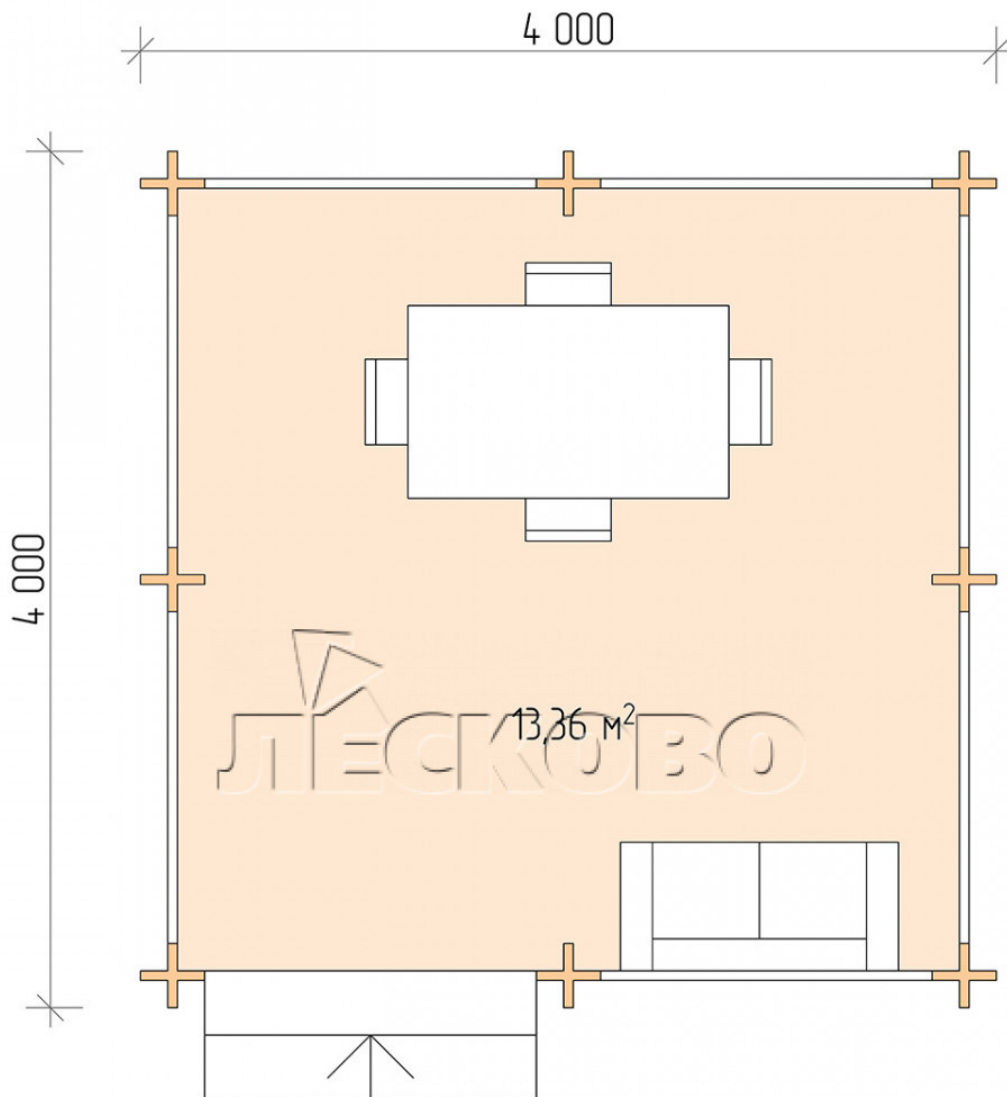

Gazebo "BS" series 4x4

Project Dimensions

4 × 4 / 13.7 m²

Full house set

2,039 €

Timber

45 MM

65 MM
+ 469 €

Project planning

4 000

4 000

Разрез

House Kit

- Wall kit: mini-chamber drying chamber 44×145 mm with bowls for the project. The material of the tree is spruce, pine (GOST 8486). Humidity 12-14%. The height of the walls is 2.16 m;
- Logs, lower harness: board 45×145 mm chamber drying 10-12%;
- Floors: floorboard 35 mm, chamber drying;
- Ceiling: imitation of a bar 20×135 mm, chamber drying;
- Platbands: dry planed board 20×100 mm;
- Roof: shingles;