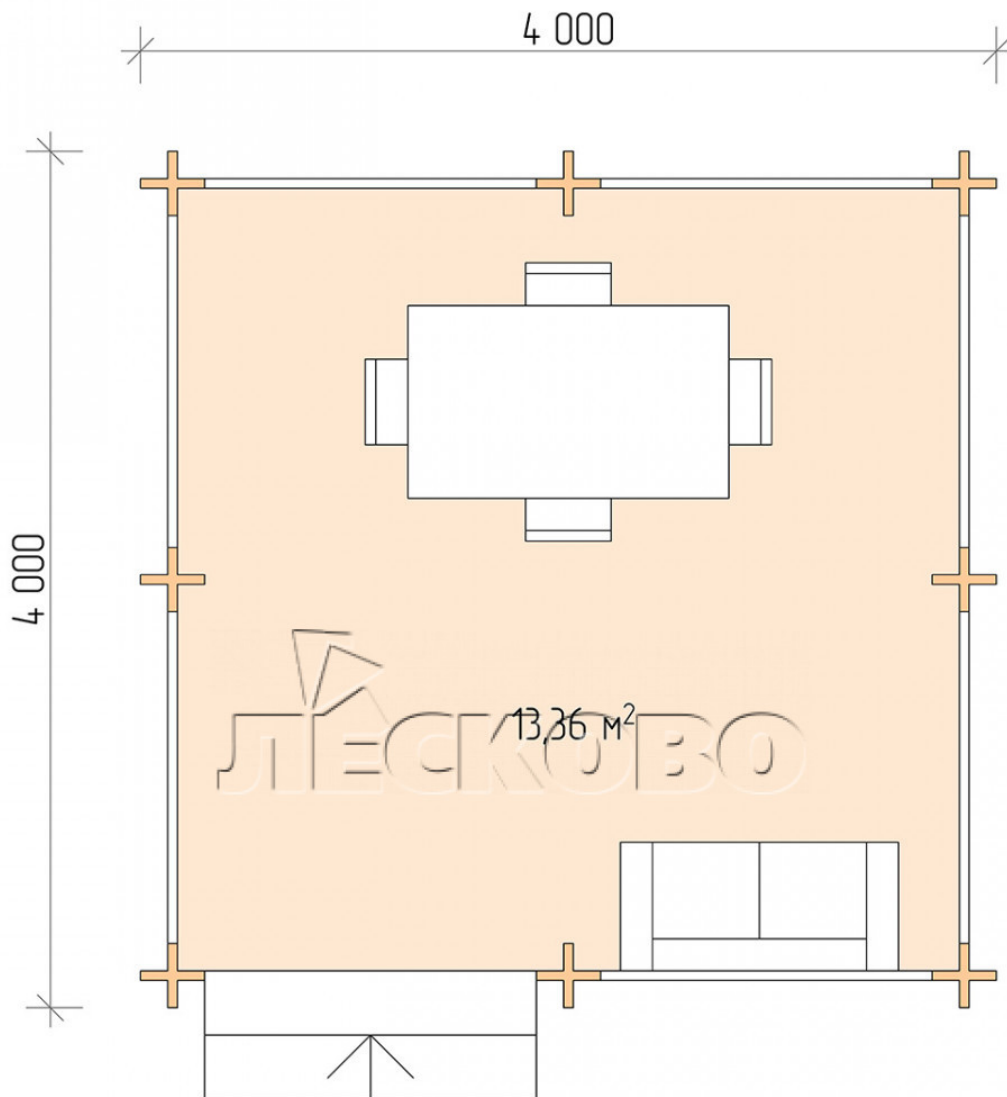

Gazebo "BS" series 4x4

Project Dimensions

4 × 4 / 13.7 m²

Full house set

1,937 €

Timber

45 MM

65 MM
+ 445 €

Project planning

4 000

4 000

Разрез

House Kit

- Wall kit: mini-chamber drying chamber 44×145 mm with bowls for the project. The material of the tree is spruce, pine (GOST 8486). Humidity 12-14%. The height of the walls is 2.16 m;
- Logs, lower harness: board 45×145 mm chamber drying 10-12%;
- Floors: floorboard 35 mm, chamber drying;
- Ceiling: imitation of a bar 20×135 mm, chamber drying;
- Platbands: dry planed board 20×100 mm;
- Roof: shingles;