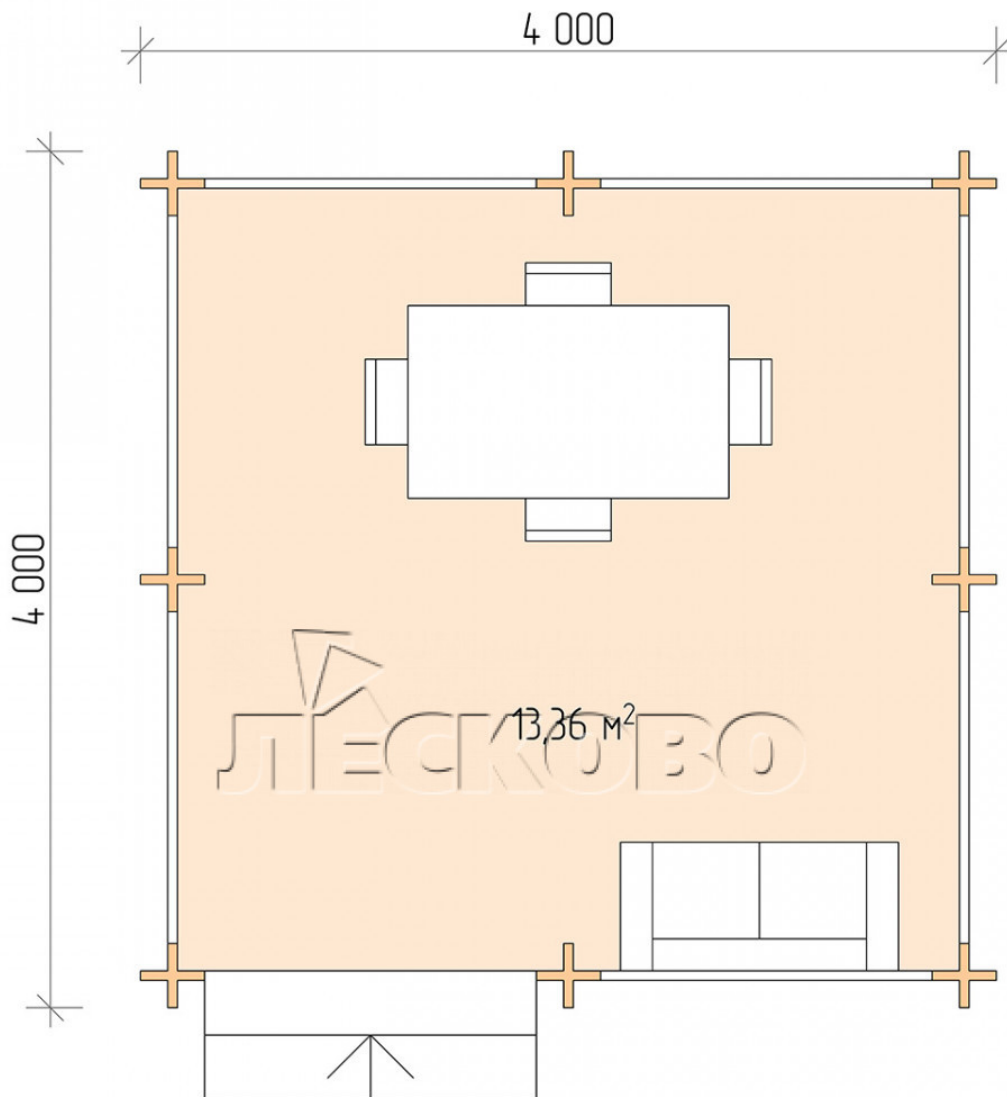

Gazebo "BS" series 4x4

Project Dimensions

4 × 4 / 13.7 m²

Full house set

2,365 €

Timber

45 MM

65 MM
+ 569 €

Project planning

4 000

4 000

Разрез

House Kit

- Wall kit: mini-chamber drying chamber 44 × 145 mm with bowls for the project. The material of the tree is spruce, pine (GOST 8486). Humidity 12-14%. The height of the walls is 2.16 m;
- Logs, lower harness: board 45 × 145 mm chamber drying 10-12%;
- Floors: floorboard 35 mm, chamber drying;
- Ceiling: imitation of a bar 20 × 135 mm, chamber drying;
- Platbands: dry planed board 20 × 100 mm;
- Roof: shingles;