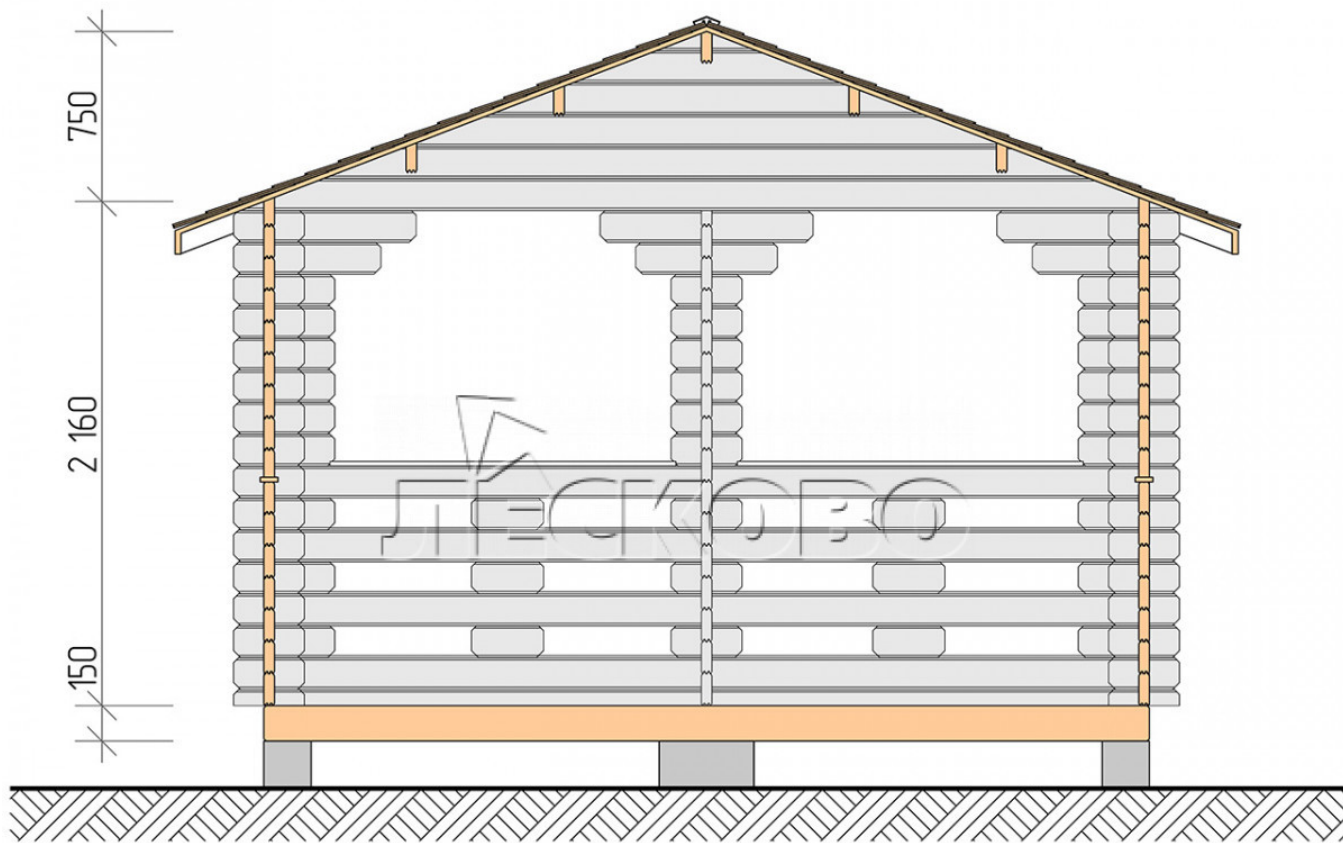

Gazebo "BS" series 4x4

Project Dimensions

4 × 4 / 13.7 m²

Full house set

1,937 €

Timber

45 MM

65 MM
+ 445 €

Project planning

4 000

4 000

Разрез

House Kit

- Wall kit: mini-chamber drying chamber 44×145 mm with bowls for the project. The material of the tree is spruce, pine (GOST 8486). Humidity 12-14%. The height of the walls is 2.16 m;
- Logs, lower harness: board 45×145 mm chamber drying 10-12%;
- Floors: floorboard 35 mm, chamber drying;
- Ceiling: imitation of a bar 20×135 mm, chamber drying;
- Platbands: dry planed board 20×100 mm;
- Roof: shingles;