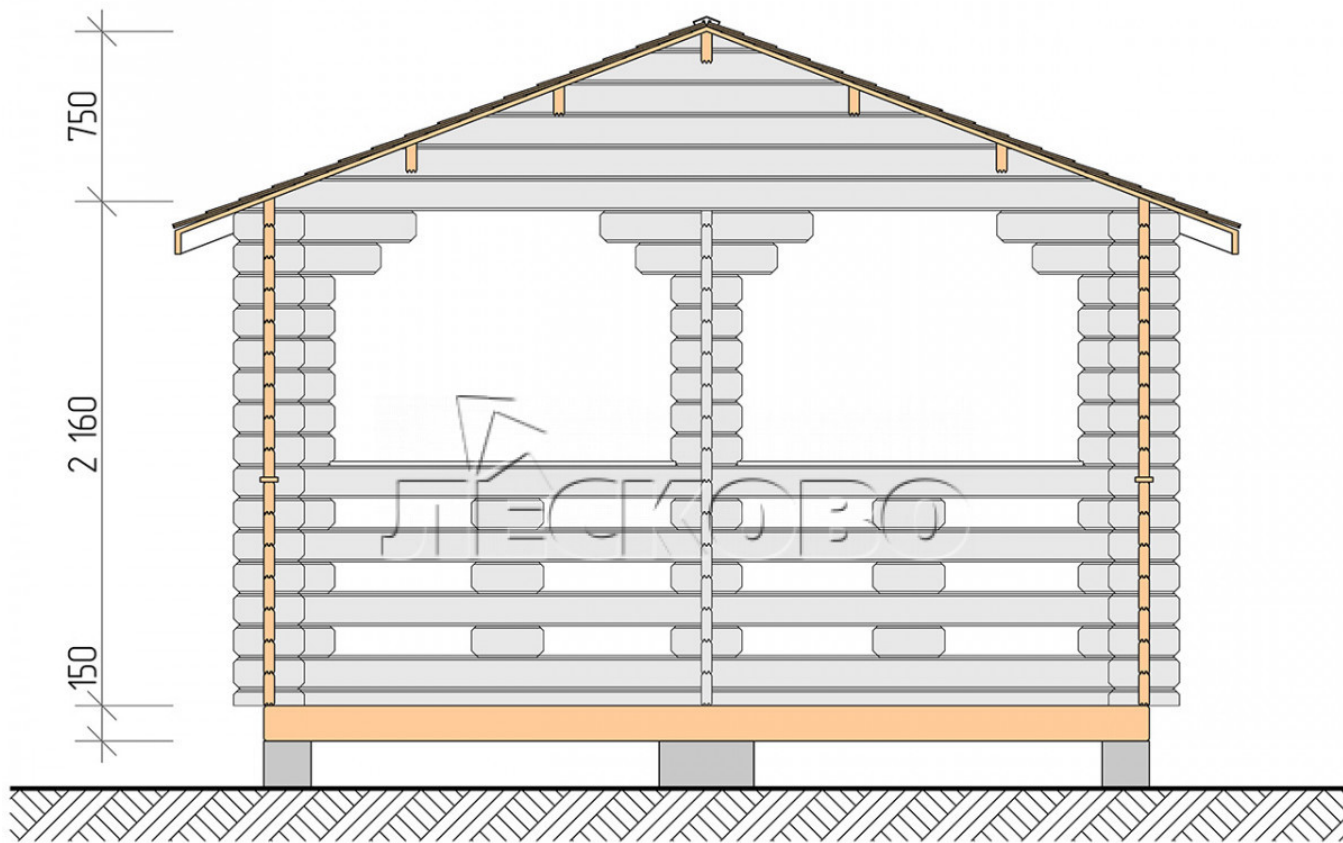

Gazebo "BS" series 4x4

Project Dimensions

4 × 4 / 13.7 m²

Full house set

2,039 €

Timber

45 MM

65 MM
+ 469 €

Project planning

4 000

4 000

Разрез

House Kit

- Wall kit: mini-chamber drying chamber 44×145 mm with bowls for the project. The material of the tree is spruce, pine (GOST 8486). Humidity 12-14%. The height of the walls is 2.16 m;
- Logs, lower harness: board 45×145 mm chamber drying 10-12%;
- Floors: floorboard 35 mm, chamber drying;
- Ceiling: imitation of a bar 20×135 mm, chamber drying;
- Platbands: dry planed board 20×100 mm;
- Roof: shingles;