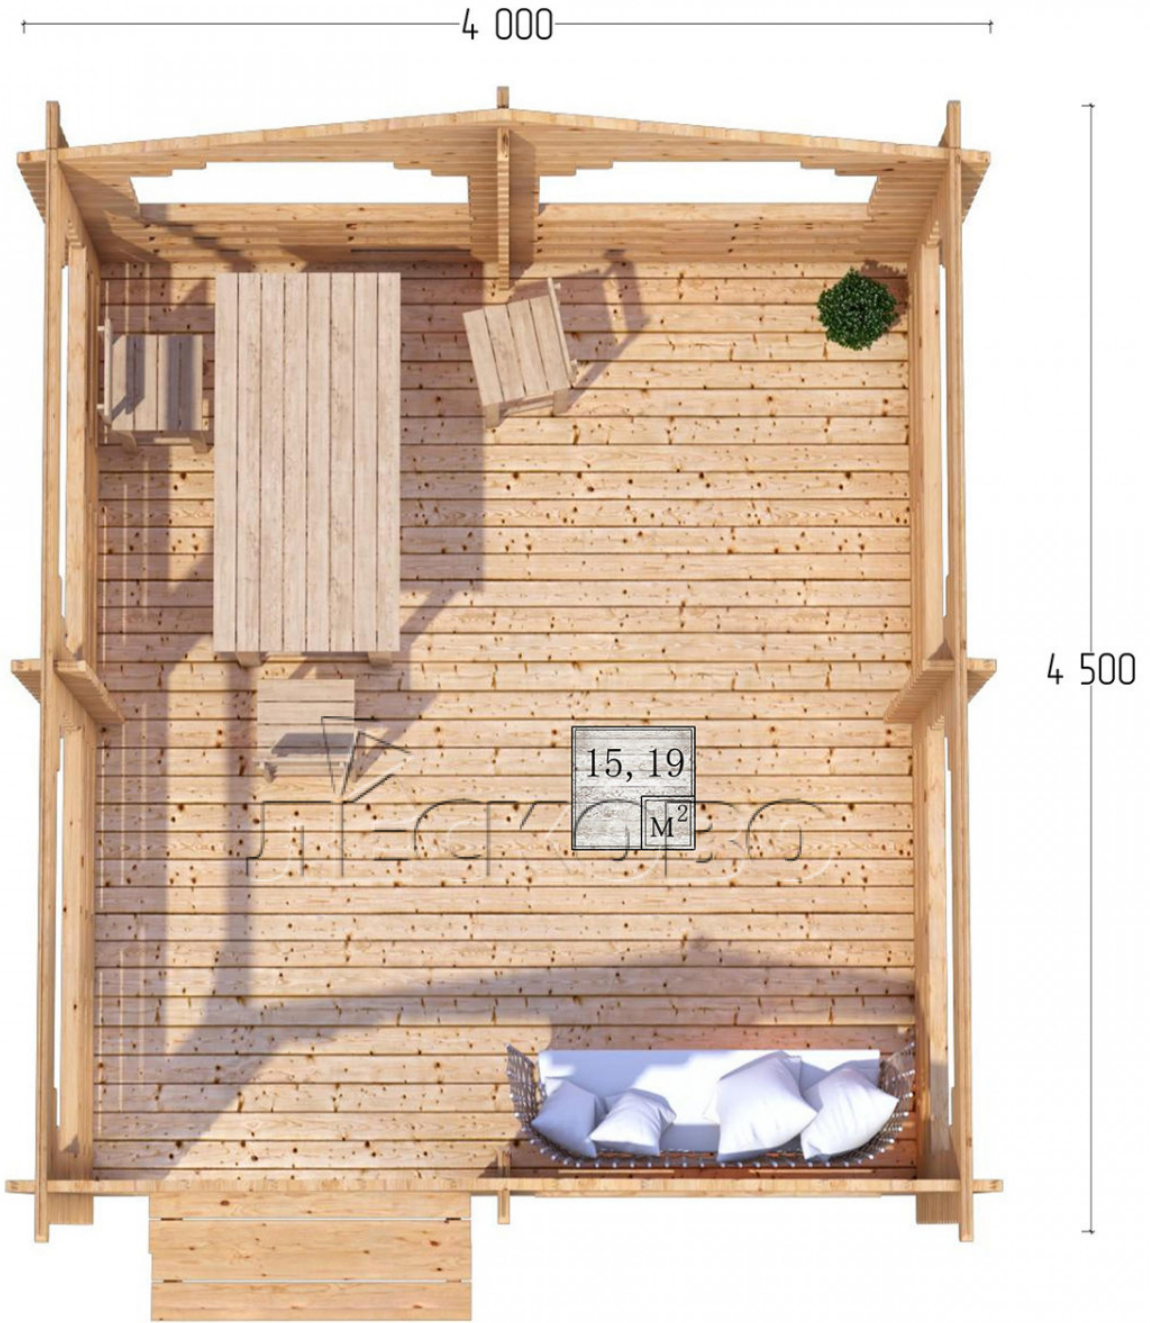

Gazebo "BS" series 4x4.5

Project Dimensions

4 × 4.5 / 15.6 m²

Full house set

2,074 €

Timber

45 MM

65 MM
+ 464 €

Project planning

Разрез

House Kit

- Wall kit: mini-chamber drying chamber 44 × 145 mm with bowls for the project. The material of the tree is spruce, pine (GOST 8486). Humidity 12-14%. The height of the walls is 2.16 m;
- Logs, lower harness: board 45 × 145 mm chamber drying 10-12%;
- Floors: floorboard 35 mm, chamber drying;
- Ceiling: imitation of a bar 20 × 135 mm, chamber drying;
- Platbands: dry planed board 20 × 100 mm;
- Roof: shingles;