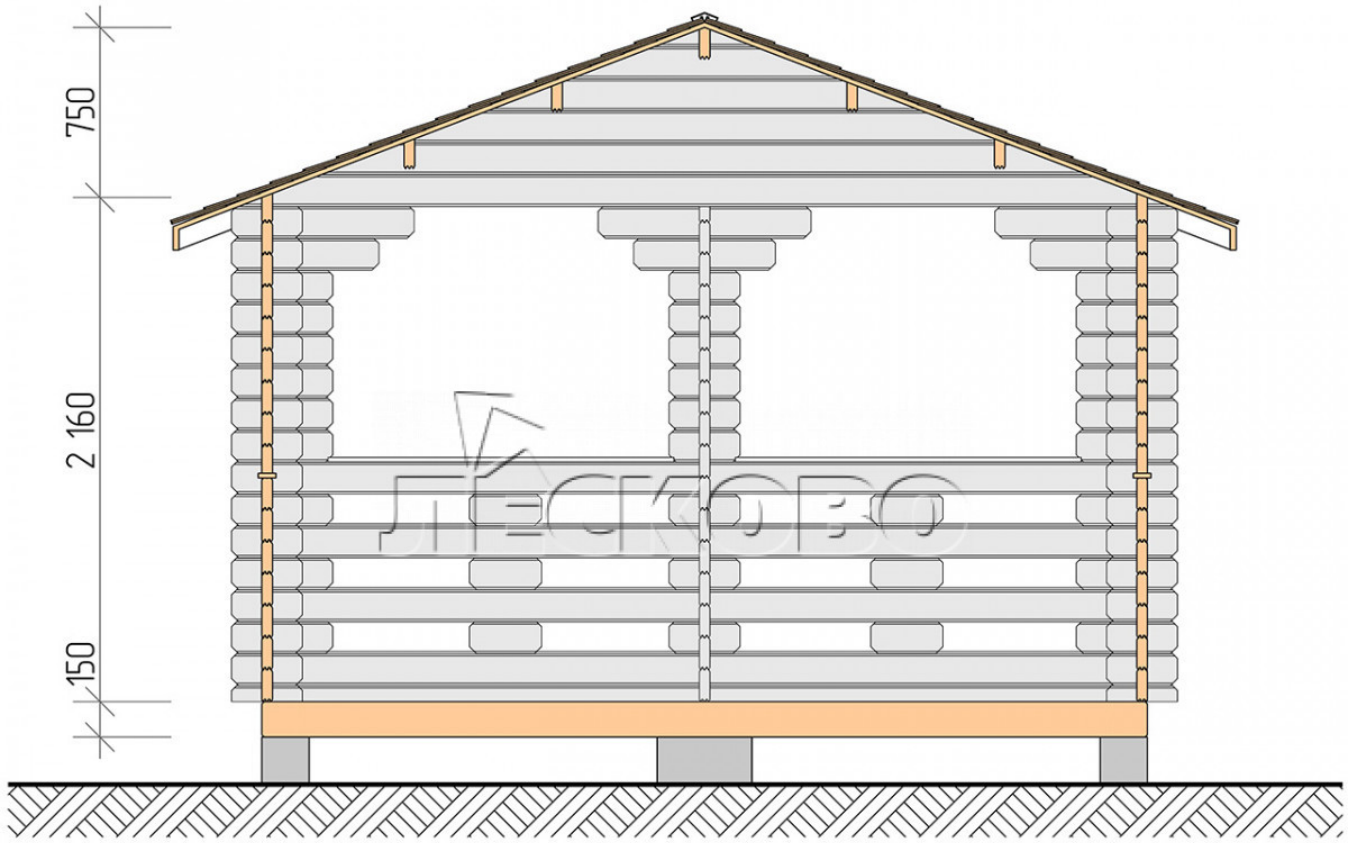

Gazebo "BS" series 4×4.5

Project Dimensions

4 × 4.5 / 15.6 m²

Full house set

2,183 €

Timber

45 MM

65 MM
+ 488 €

Project planning

4 000

4 500

15,19
M²

Разрез

House Kit

- Wall kit: mini-chamber drying chamber 44 × 145 mm with bowls for the project. The material of the tree is spruce, pine (GOST 8486). Humidity 12-14%. The height of the walls is 2.16 m;
- Logs, lower harness: board 45 × 145 mm chamber drying 10-12%;
- Floors: floorboard 35 mm, chamber drying;
- Ceiling: imitation of a bar 20 × 135 mm, chamber drying;
- Platbands: dry planed board 20 × 100 mm;
- Roof: shingles;