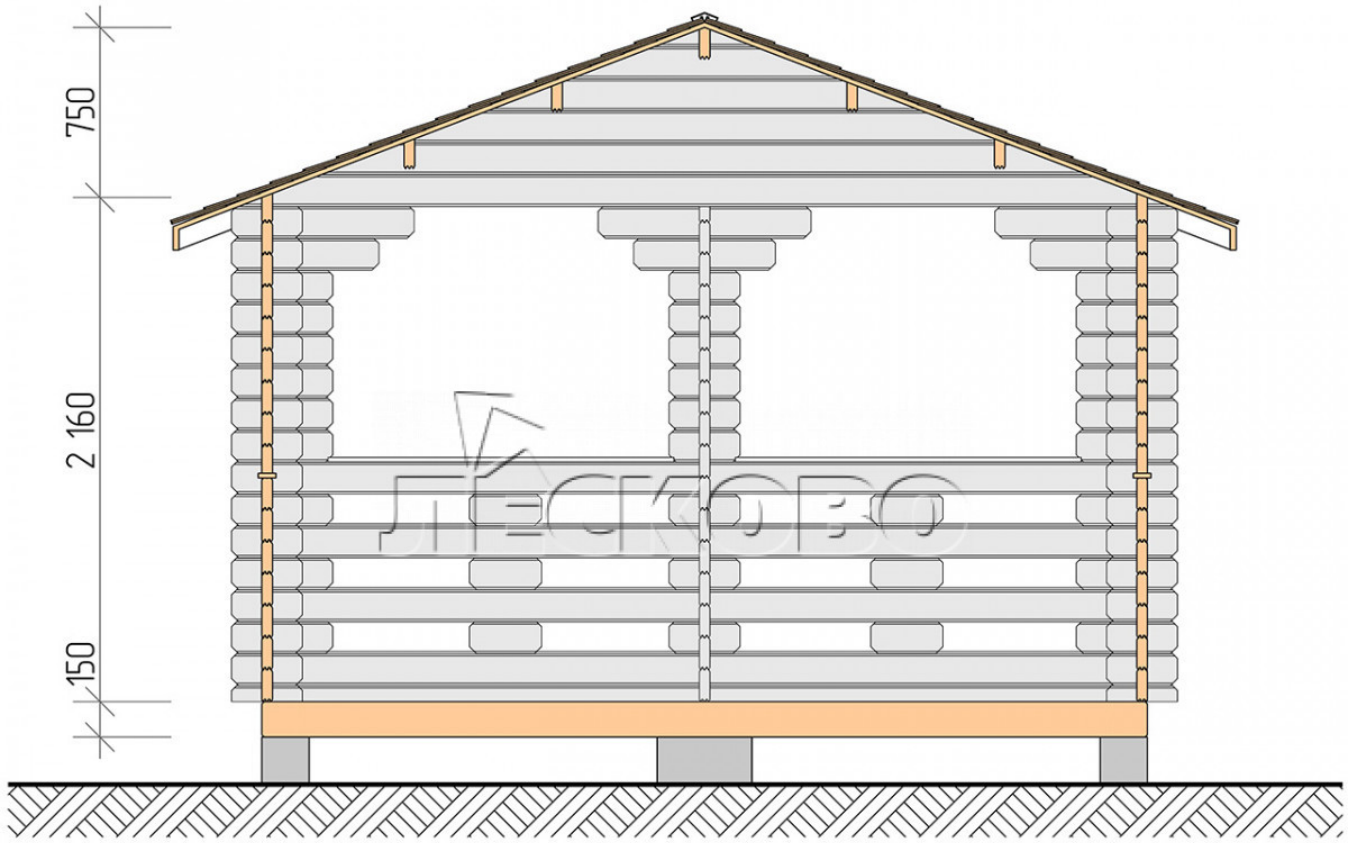

Gazebo "BS" series 4×4.5

Project Dimensions

4 × 4.5 / 15.6 m²

Full house set

2,530 €

Timber

45 MM

65 MM
+ 592 €

Project planning

4 000

4 500

15,19
M²

Разрез

House Kit

- Wall kit: mini-chamber drying chamber 44 × 145 mm with bowls for the project. The material of the tree is spruce, pine (GOST 8486). Humidity 12-14%. The height of the walls is 2.16 m;
- Logs, lower harness: board 45 × 145 mm chamber drying 10-12%;
- Floors: floorboard 35 mm, chamber drying;
- Ceiling: imitation of a bar 20 × 135 mm, chamber drying;
- Platbands: dry planed board 20 × 100 mm;
- Roof: shingles;