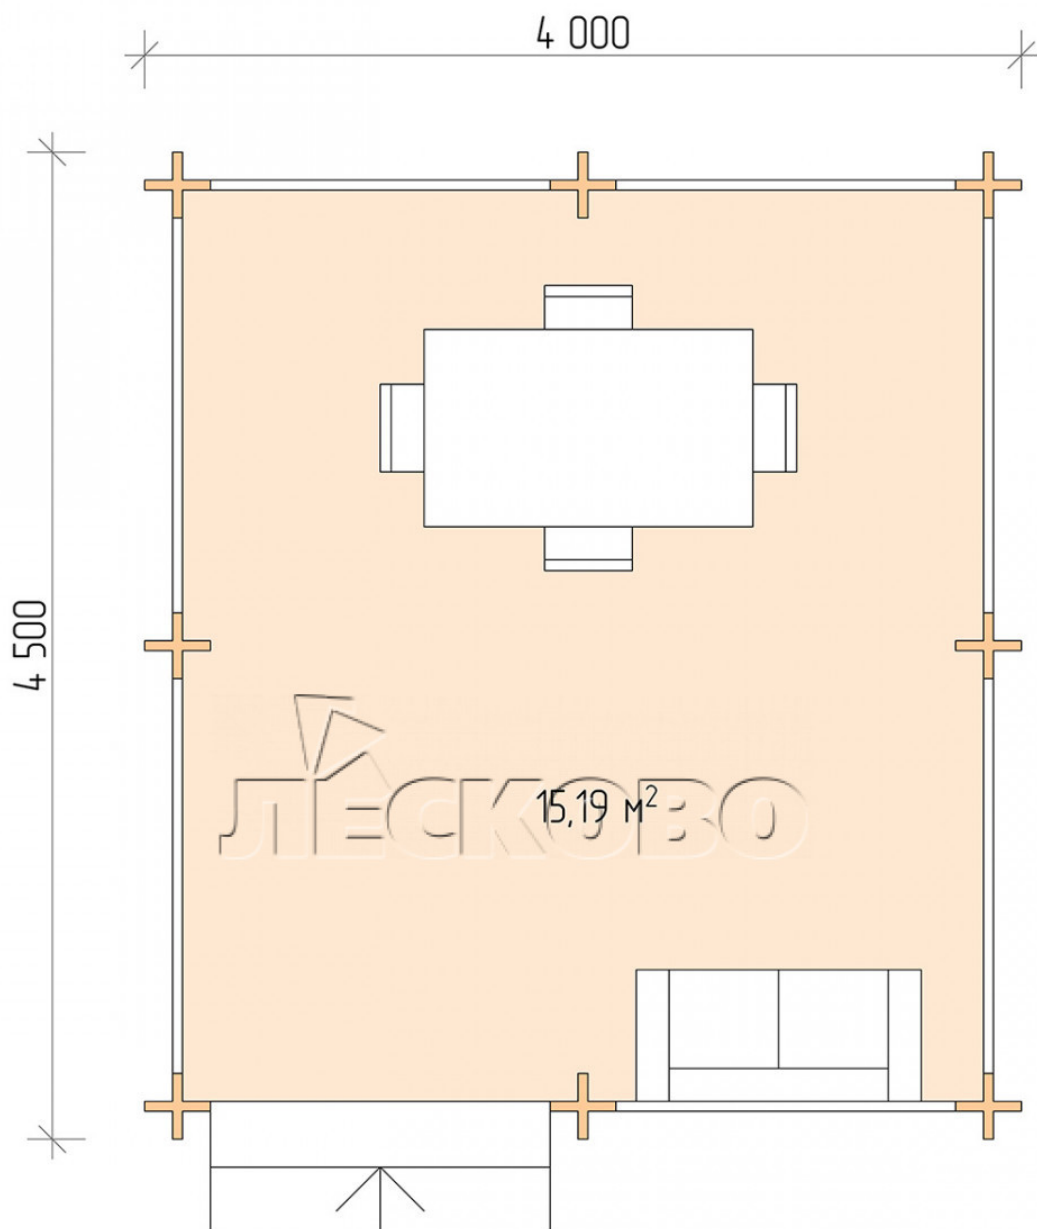

Gazebo "BS" series 4x4.5

Project Dimensions

4 × 4.5 / 15.6 m²

Full house set

2,074 €

Timber

45 MM

65 MM
+ 464 €

Project planning

Разрез

House Kit

- Wall kit: mini-chamber drying chamber 44 × 145 mm with bowls for the project. The material of the tree is spruce, pine (GOST 8486). Humidity 12-14%. The height of the walls is 2.16 m;
- Logs, lower harness: board 45 × 145 mm chamber drying 10-12%;
- Floors: floorboard 35 mm, chamber drying;
- Ceiling: imitation of a bar 20 × 135 mm, chamber drying;
- Platbands: dry planed board 20 × 100 mm;
- Roof: shingles;