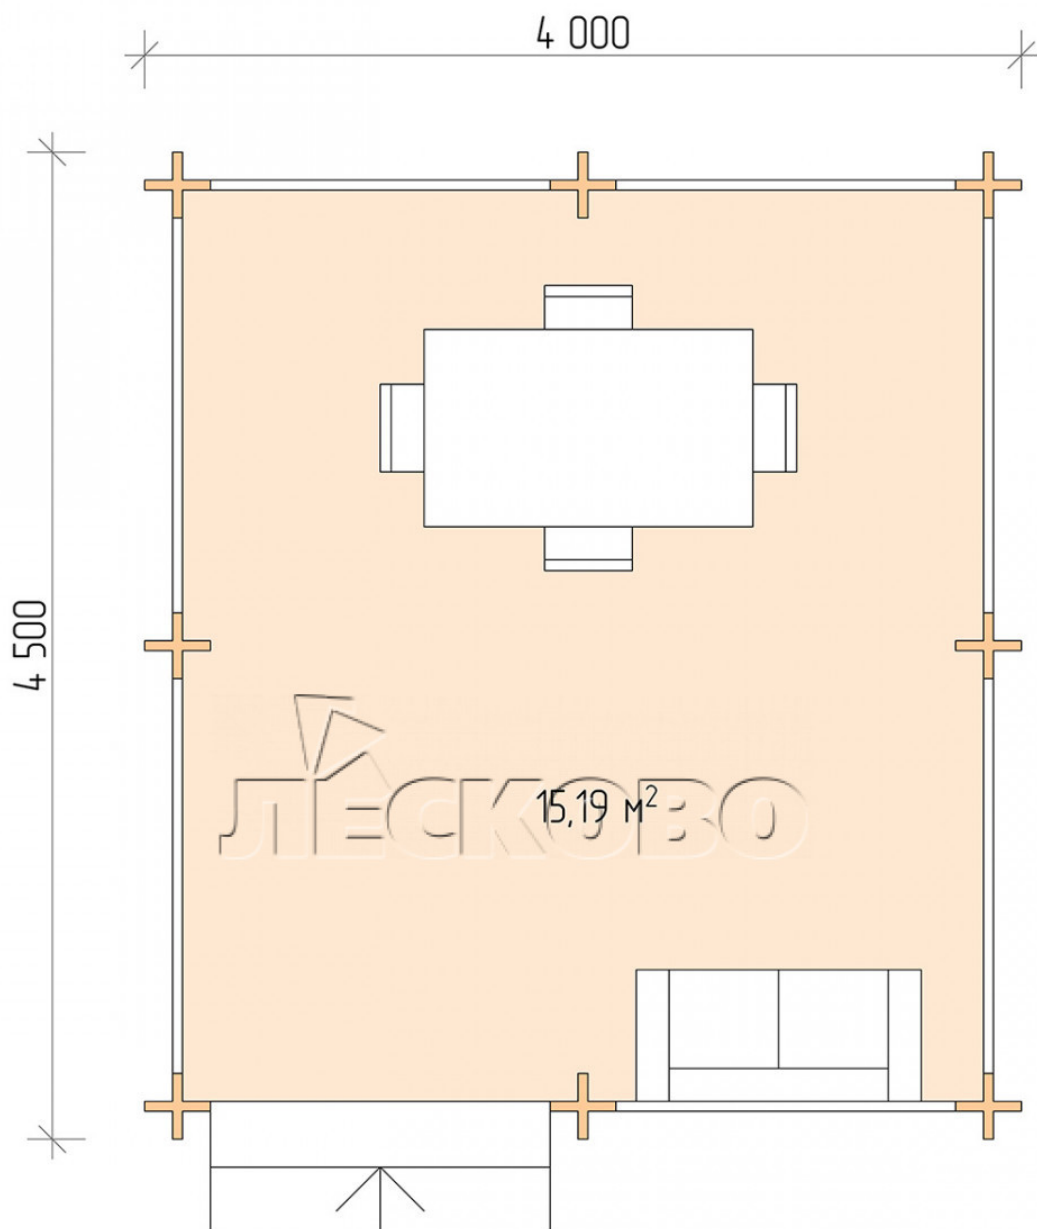

Gazebo "BS" series 4×4.5

Project Dimensions

4 × 4.5 / 15.6 m²

Full house set

2,183 €

Timber

45 MM

65 MM
+ 488 €

Project planning

4 000

4 500

15,19
M²

Разрез

House Kit

- Wall kit: mini-chamber drying chamber 44 × 145 mm with bowls for the project. The material of the tree is spruce, pine (GOST 8486). Humidity 12-14%. The height of the walls is 2.16 m;
- Logs, lower harness: board 45 × 145 mm chamber drying 10-12%;
- Floors: floorboard 35 mm, chamber drying;
- Ceiling: imitation of a bar 20 × 135 mm, chamber drying;
- Platbands: dry planed board 20 × 100 mm;
- Roof: shingles;

- Skirting board 35 mm.

+7 (4942) 499-770

156014, г. Кострома, ул. Базовая, д. 8