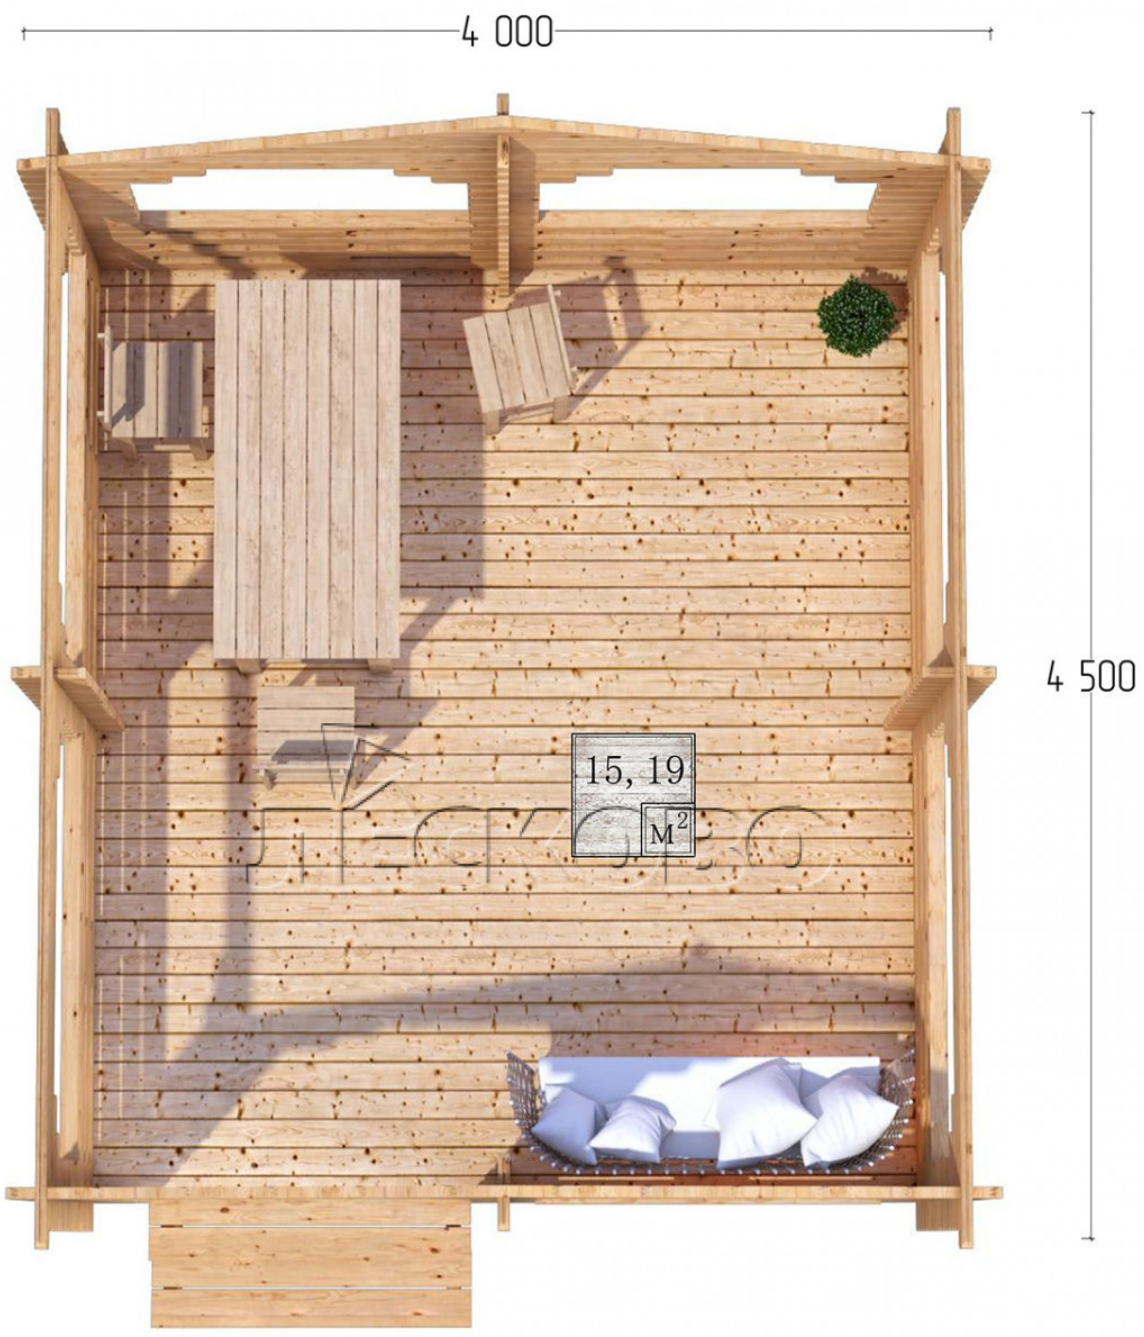

Gazebo "BS" series 4×4.5

Project Dimensions

4 × 4.5 / 15.6 m²

Full house set

2,530 €

Timber

45 MM

65 MM
+ 592 €

Project planning

4 000

4 500

15,19
M²

Разрез

House Kit

- Wall kit: mini-chamber drying chamber 44 × 145 mm with bowls for the project. The material of the tree is spruce, pine (GOST 8486). Humidity 12-14%. The height of the walls is 2.16 m;
- Logs, lower harness: board 45 × 145 mm chamber drying 10-12%;
- Floors: floorboard 35 mm, chamber drying;
- Ceiling: imitation of a bar 20 × 135 mm, chamber drying;
- Platbands: dry planed board 20 × 100 mm;
- Roof: shingles;