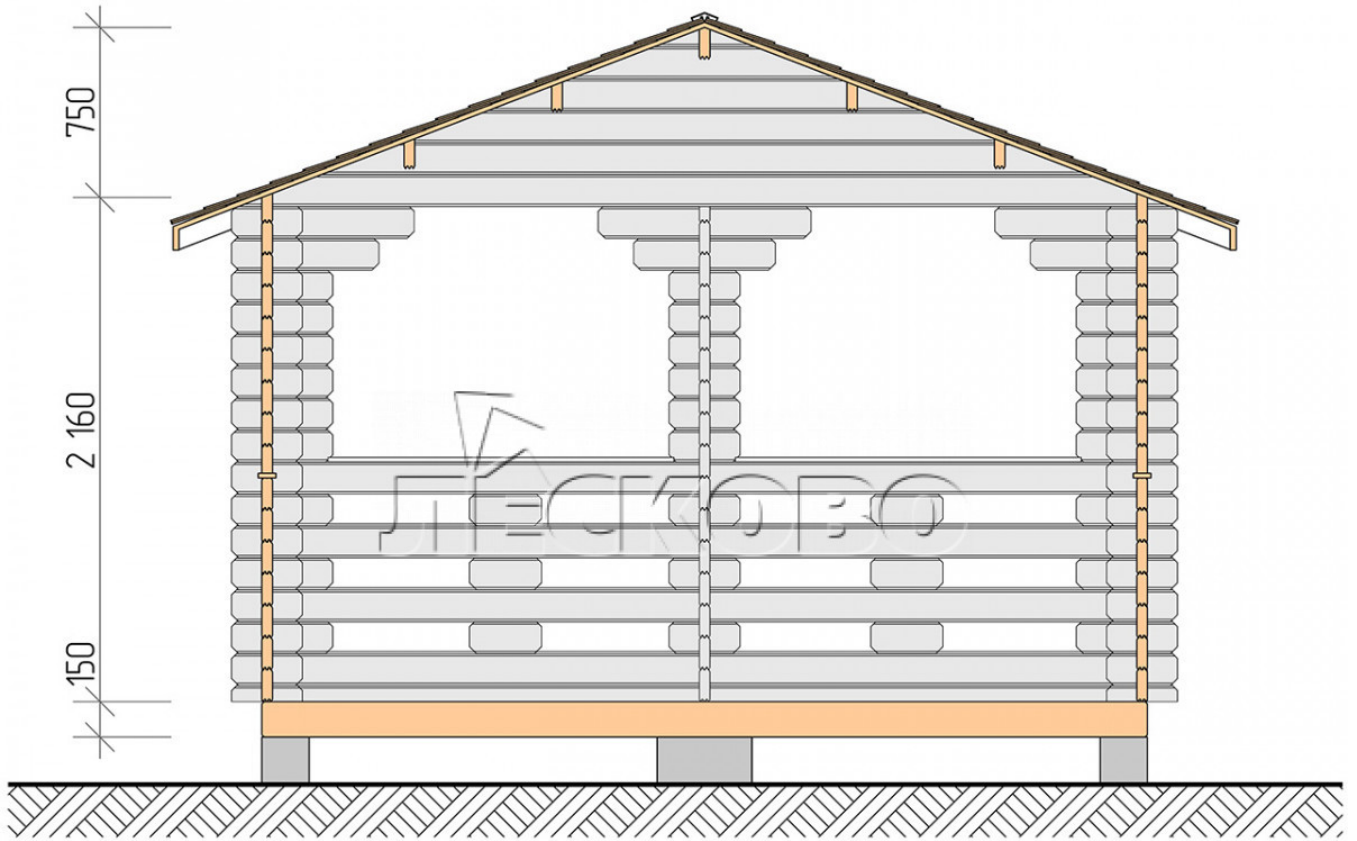

Gazebo "BS" series 4x4.5

Project Dimensions

4 × 4.5 / 15.6 m²

Full house set

2,074 €

Timber

45 MM

65 MM
+ 464 €

Project planning

Разрез

House Kit

- Wall kit: mini-chamber drying chamber 44 × 145 mm with bowls for the project. The material of the tree is spruce, pine (GOST 8486). Humidity 12-14%. The height of the walls is 2.16 m;
- Logs, lower harness: board 45 × 145 mm chamber drying 10-12%;
- Floors: floorboard 35 mm, chamber drying;
- Ceiling: imitation of a bar 20 × 135 mm, chamber drying;
- Platbands: dry planed board 20 × 100 mm;
- Roof: shingles;