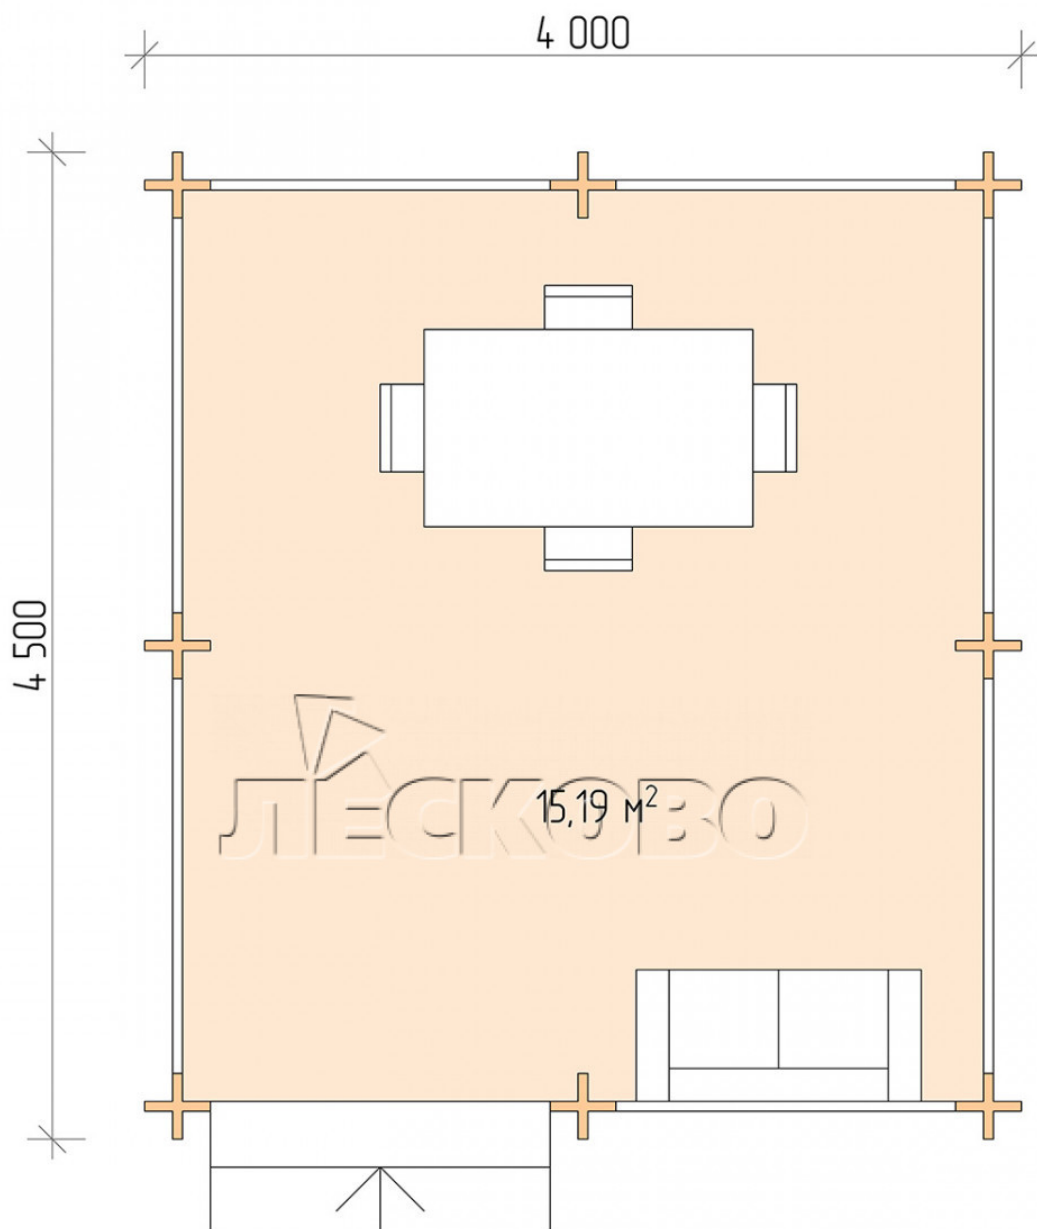

Gazebo "BS" series 4×4.5

Project Dimensions

4 × 4.5 / 15.6 m²

Full house set

2,530 €

Timber

45 MM

65 MM
+ 592 €

Project planning

4 000

4 500

15,19
M²

Разрез

House Kit

- Wall kit: mini-chamber drying chamber 44 × 145 mm with bowls for the project. The material of the tree is spruce, pine (GOST 8486). Humidity 12-14%. The height of the walls is 2.16 m;
- Logs, lower harness: board 45 × 145 mm chamber drying 10-12%;
- Floors: floorboard 35 mm, chamber drying;
- Ceiling: imitation of a bar 20 × 135 mm, chamber drying;
- Platbands: dry planed board 20 × 100 mm;
- Roof: shingles;

- Skirting board 35 mm.

+7 (4942) 499-770

156014, г. Кострома, ул. Базовая, д. 8