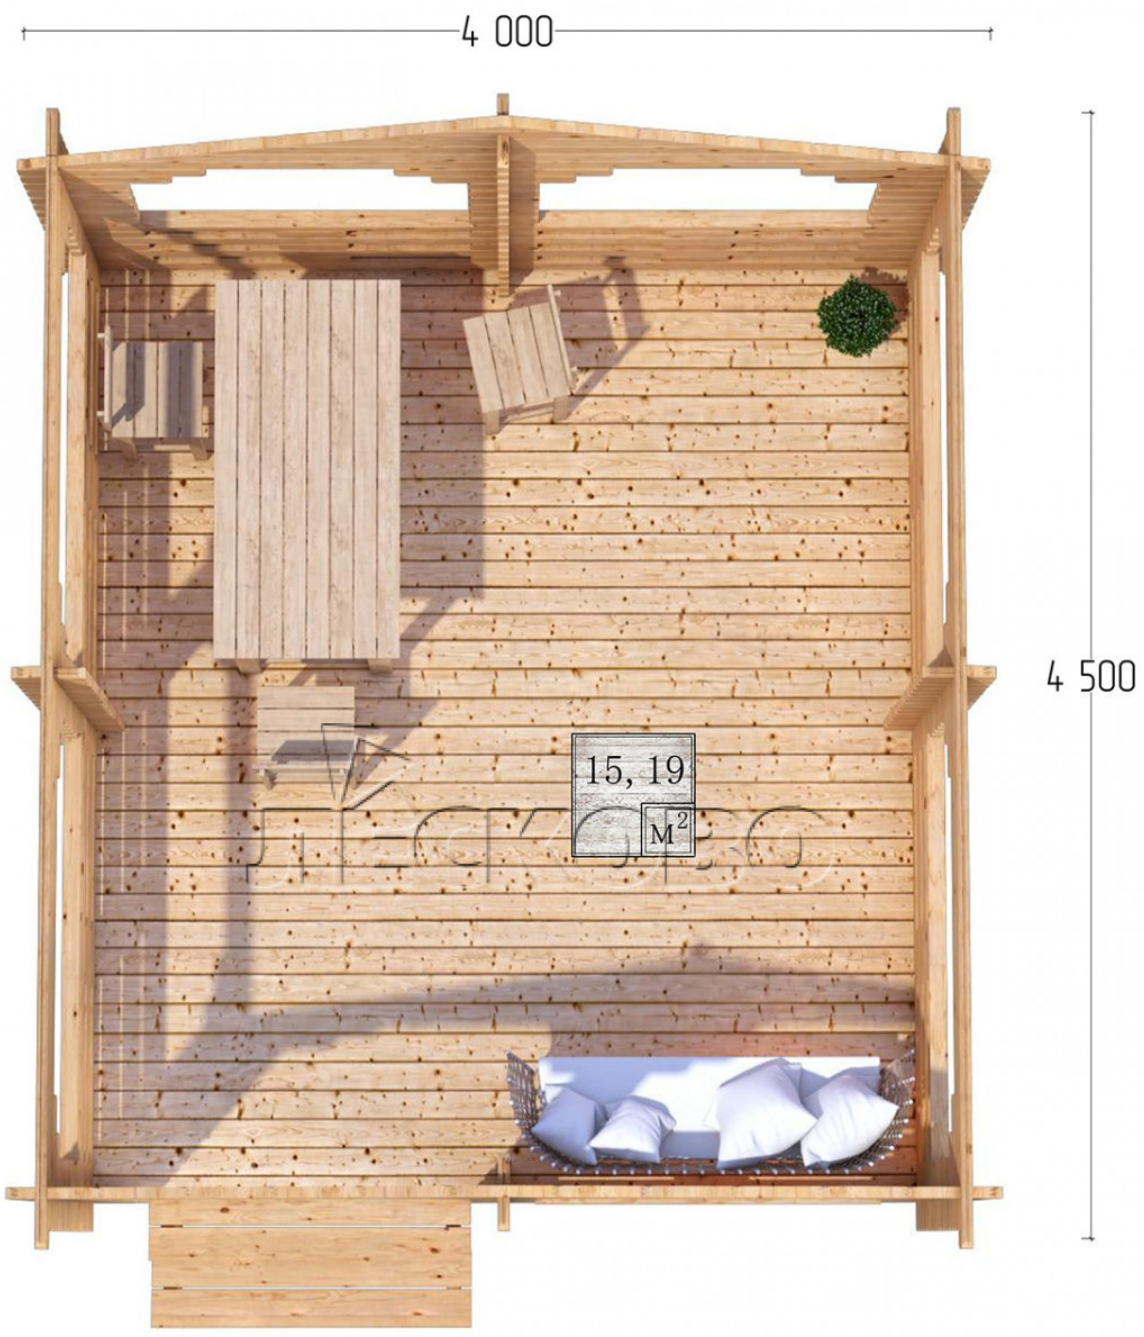

Gazebo "BS" series 4×4.5

Project Dimensions

4 × 4.5 / 15.6 m²

Full house set

2,183 €

Timber

45 MM

65 MM
+ 488 €

Project planning

4 000

4 500

15,19
M²

Разрез

House Kit

- Wall kit: mini-chamber drying chamber 44 × 145 mm with bowls for the project. The material of the tree is spruce, pine (GOST 8486). Humidity 12-14%. The height of the walls is 2.16 m;
- Logs, lower harness: board 45 × 145 mm chamber drying 10-12%;
- Floors: floorboard 35 mm, chamber drying;
- Ceiling: imitation of a bar 20 × 135 mm, chamber drying;
- Platbands: dry planed board 20 × 100 mm;
- Roof: shingles;