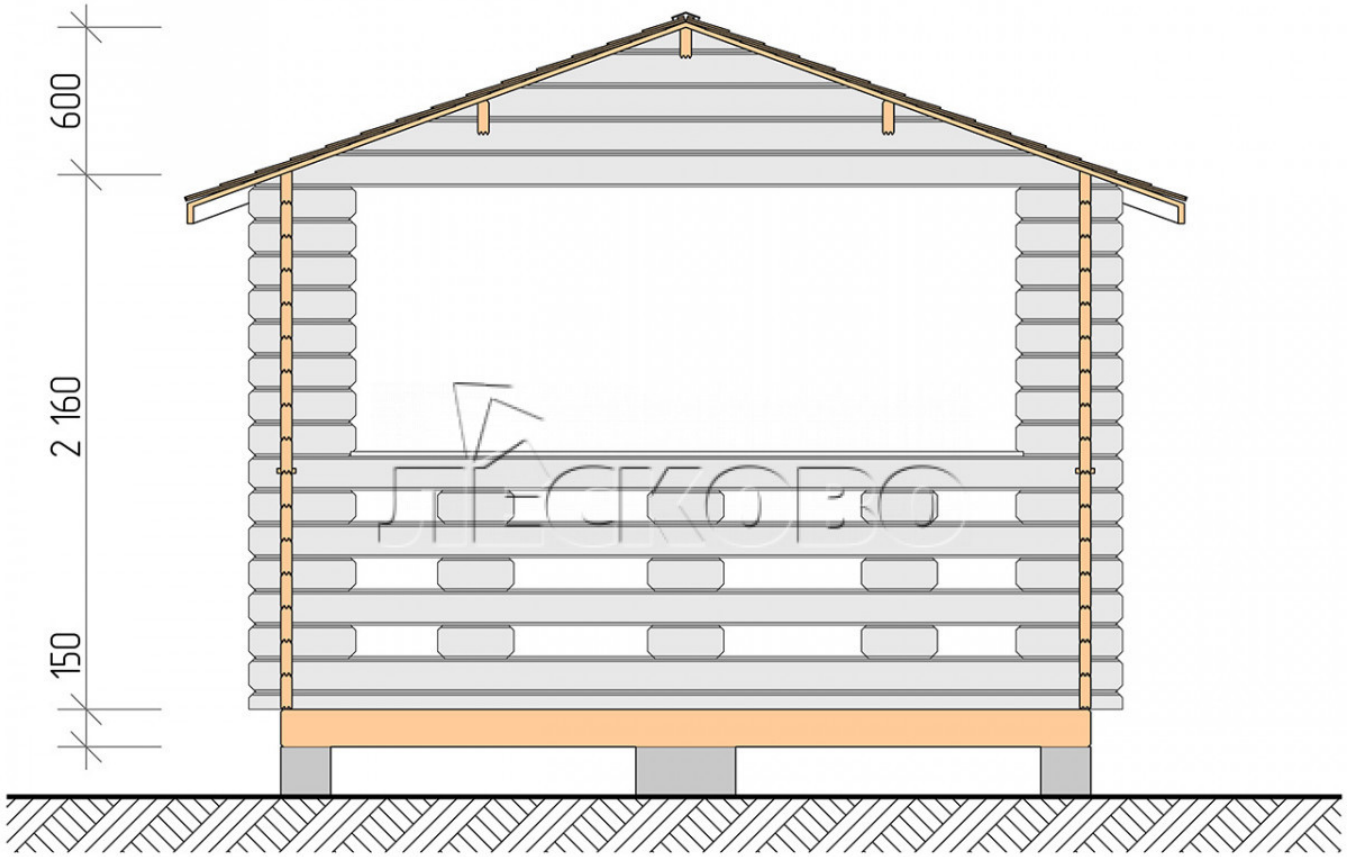

Gazebo "BS" series 3.5×6

Project Dimensions

3.5 × 6 / 18.2 m²

Full house set

2,549 €

Timber

45 MM

65 MM
+ 512 €

Project planning

3 500

6 000

Разрез

House Kit

- Wall kit: mini-chamber drying chamber 44×145 mm with bowls for the project. The material of the tree is spruce, pine (GOST 8486). Humidity 12-14%. The height of the walls is 2.16 m;
- Logs, lower harness: board 45×145 mm chamber drying 10-12%;
- Floors: floorboard 35 mm, chamber drying;
- Ceiling: imitation of a bar 20×135 mm, chamber drying;
- Platbands: dry planed board 20×100 mm;
- Roof: shingles;