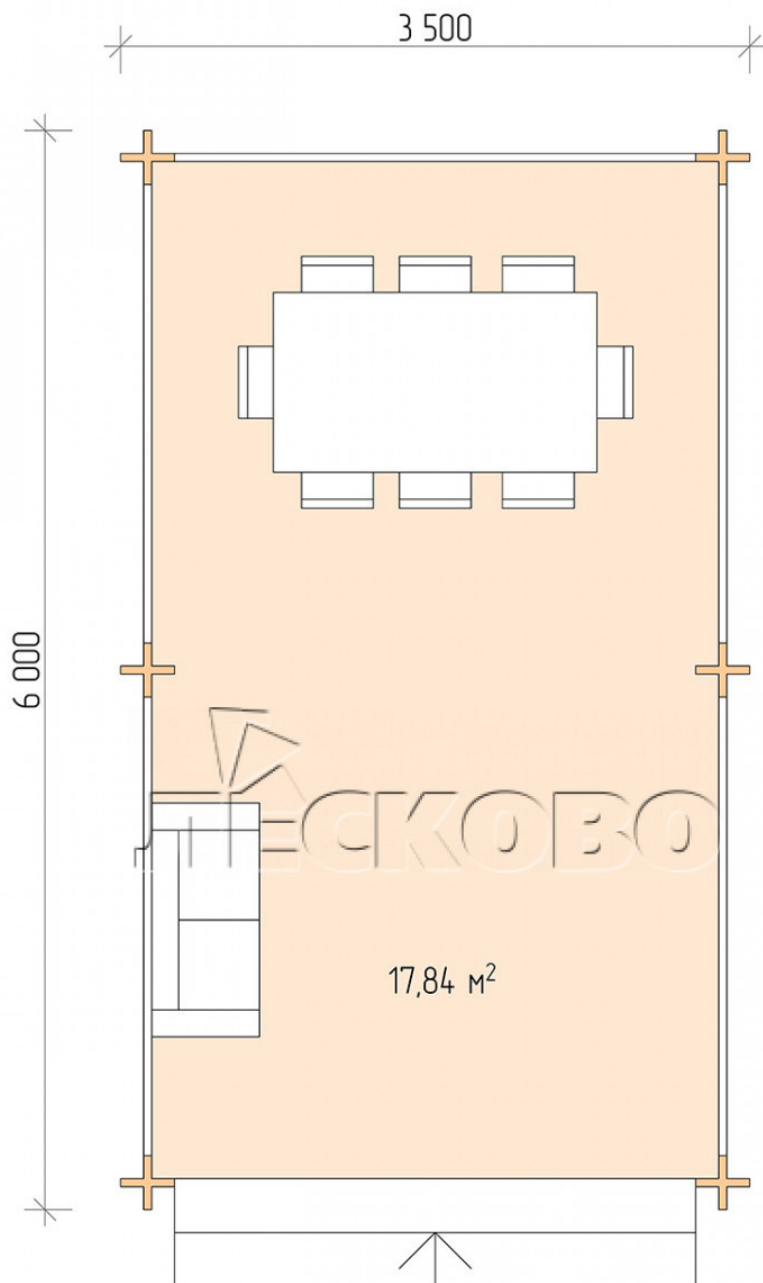

Gazebo "BS" series 3.5×6

Project Dimensions

3.5 × 6 / 18.2 m²

Full house set

2,258 €

Timber

45 MM

65 MM
+ 431 €

Project planning

3 500

6 000

Разрез

House Kit

- Wall kit: mini-chamber drying chamber 44 × 145 mm with bowls for the project. The material of the tree is spruce, pine (GOST 8486). Humidity 12-14%. The height of the walls is 2.16 m;
- Logs, lower harness: board 45 × 145 mm chamber drying 10-12%;
- Floors: floorboard 35 mm, chamber drying;
- Ceiling: imitation of a bar 20 × 135 mm, chamber drying;
- Platbands: dry planed board 20 × 100 mm;
- Roof: shingles;

- Skirting board 35 mm.

+7 (4942) 499-770

156014, г. Кострома, ул. Базовая, д. 8