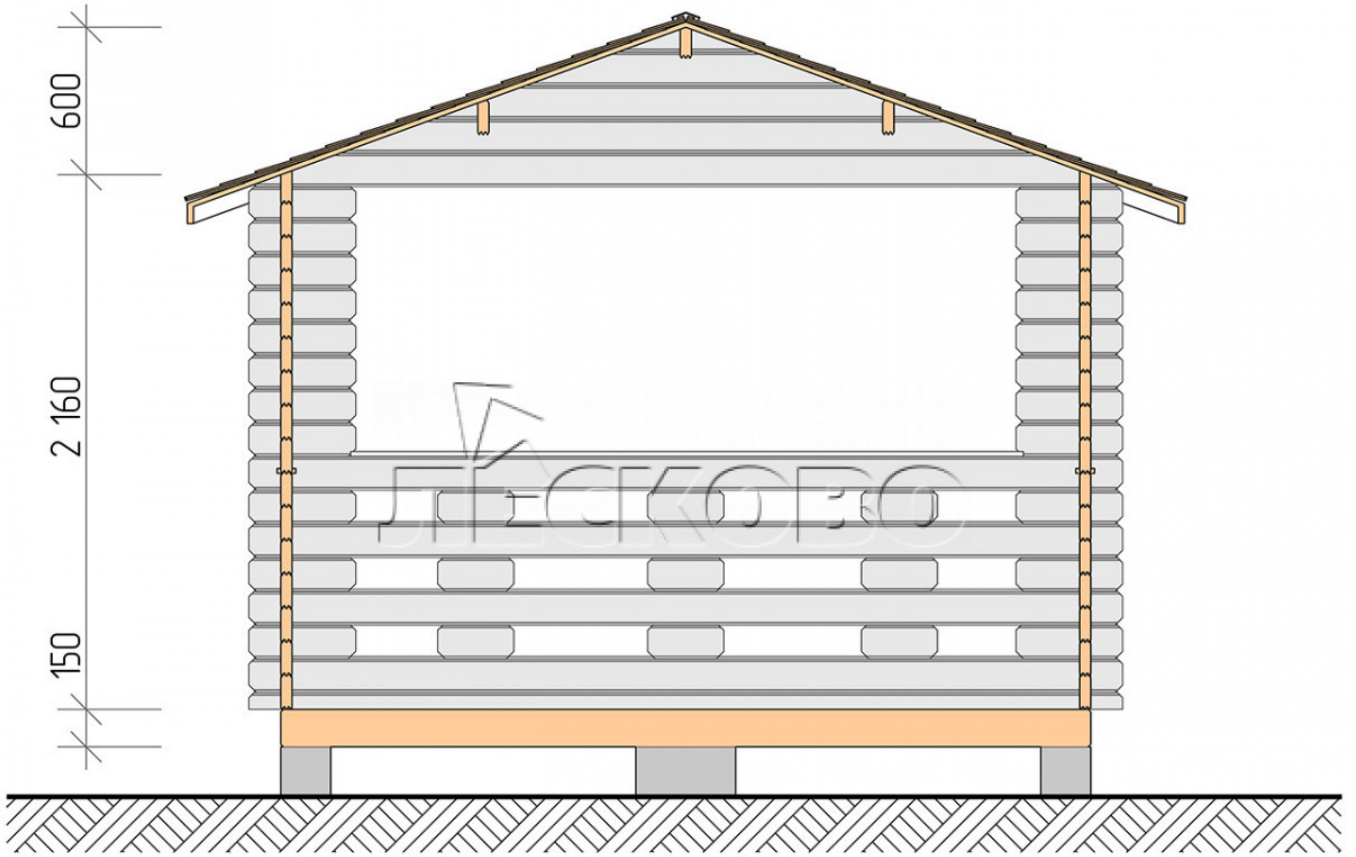

Gazebo "BS" series 3.5×6

Project Dimensions

3.5 × 6 / 18.2 m²

Full house set

2,258 €

Timber

45 MM

65 MM
+ 431 €

Project planning

3 500

6 000

Разрез

House Kit

- Wall kit: mini-chamber drying chamber 44 × 145 mm with bowls for the project. The material of the tree is spruce, pine (GOST 8486). Humidity 12-14%. The height of the walls is 2.16 m;
- Logs, lower harness: board 45 × 145 mm chamber drying 10-12%;
- Floors: floorboard 35 mm, chamber drying;
- Ceiling: imitation of a bar 20 × 135 mm, chamber drying;
- Platbands: dry planed board 20 × 100 mm;
- Roof: shingles;