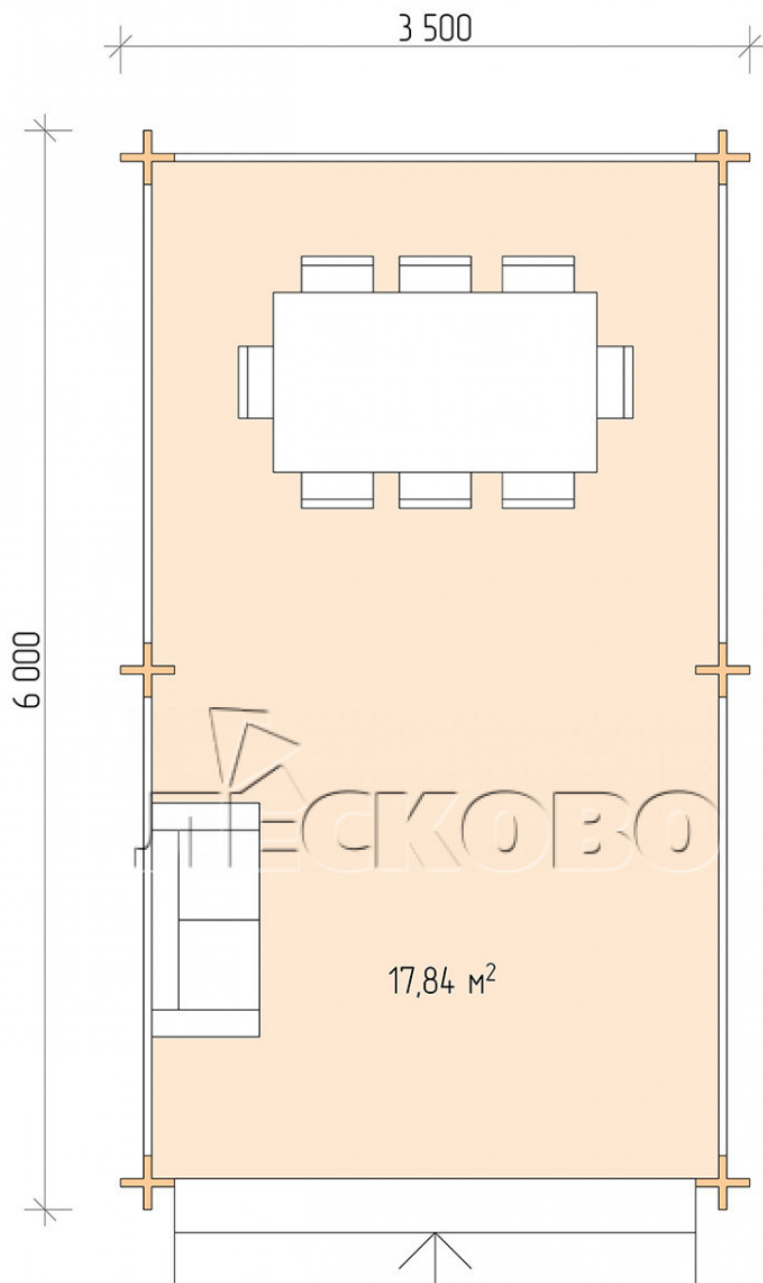

Gazebo "BS" series 3.5×6

Project Dimensions

3.5 × 6 / 18.2 m²

Full house set

2,549 €

Timber

45 MM

65 MM
+ 512 €

Project planning

3 500

6 000

Разрез

House Kit

- Wall kit: mini-chamber drying chamber 44×145 mm with bowls for the project. The material of the tree is spruce, pine (GOST 8486). Humidity 12-14%. The height of the walls is 2.16 m;
- Logs, lower harness: board 45×145 mm chamber drying 10-12%;
- Floors: floorboard 35 mm, chamber drying;
- Ceiling: imitation of a bar 20×135 mm, chamber drying;
- Platbands: dry planed board 20×100 mm;
- Roof: shingles;

- Skirting board 35 mm.

+7 (4942) 499-770

156014, г. Кострома, ул. Базовая, д. 8