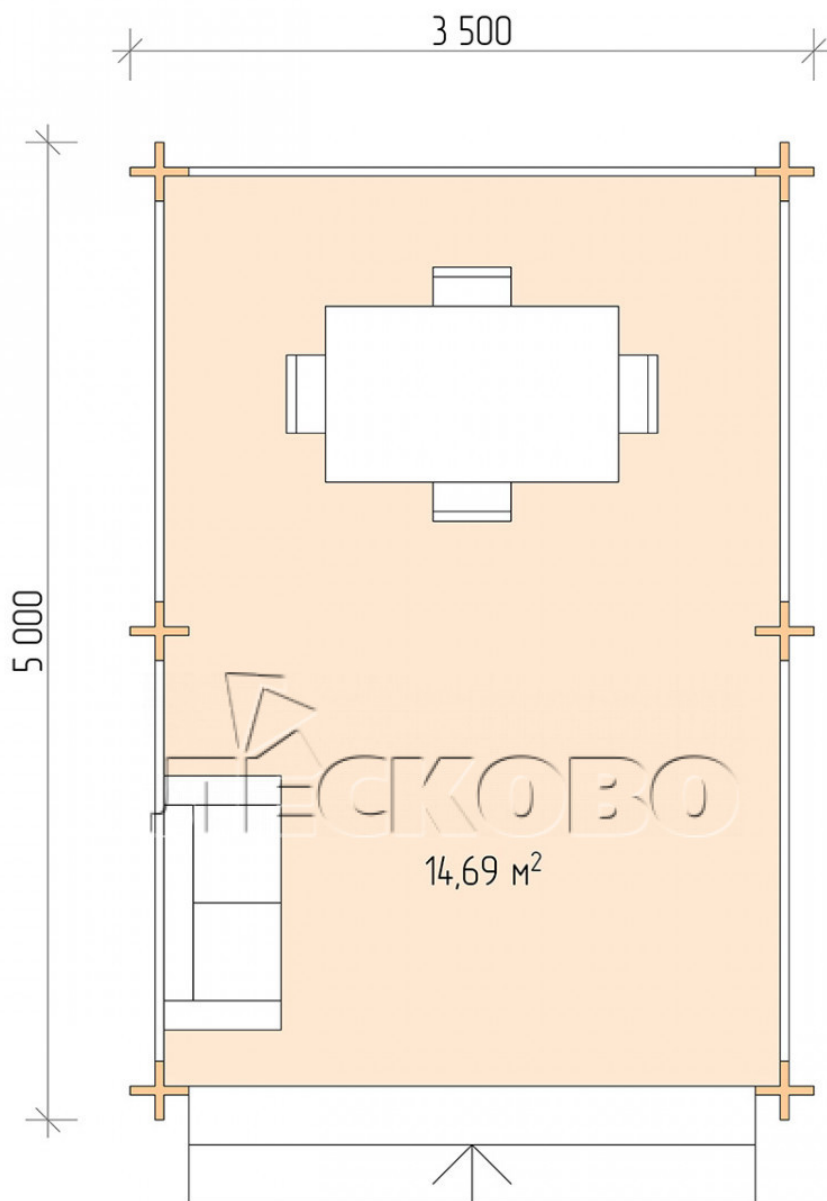

Gazebo "BS" series 3.5×5

Project Dimensions

3.5 × 5 / 15 m²

Full house set

1,930 €

Timber

45 MM

65 MM
+ 405 €

Project planning

3 500

5 000

14,69
M²

Разрез

House Kit

- Wall kit: mini-chamber drying chamber 44 × 145 mm with bowls for the project. The material of the tree is spruce, pine (GOST 8486). Humidity 12-14%. The height of the walls is 2.16 m;
- Logs, lower harness: board 45 × 145 mm chamber drying 10-12%;
- Floors: floorboard 35 mm, chamber drying;
- Ceiling: imitation of a bar 20 × 135 mm, chamber drying;
- Platbands: dry planed board 20 × 100 mm;
- Roof: shingles;

- Skirting board 35 mm.

+7 (4942) 499-770

156014, г. Кострома, ул. Базовая, д. 8