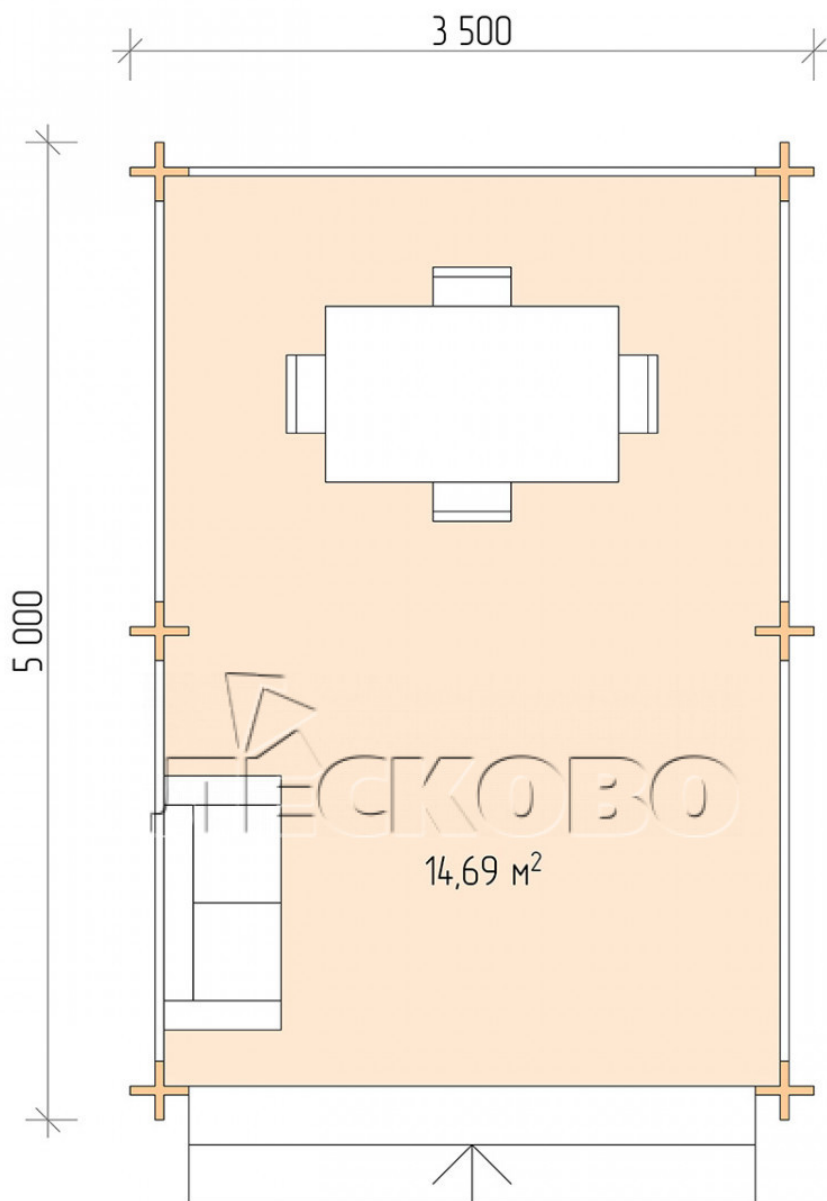

Gazebo "BS" series 3.5×5

Project Dimensions

3.5 × 5 / 15 m²

Full house set

1,861 €

Timber

45 MM

65 MM
+ 391 €

Project planning

3 500

5 000

14,69
M²

Разрез

House Kit

- Wall kit: mini-chamber drying chamber 44×145 mm with bowls for the project. The material of the tree is spruce, pine (GOST 8486). Humidity 12-14%. The height of the walls is 2.16 m;
- Logs, lower harness: board 45×145 mm chamber drying 10-12%;
- Floors: floorboard 35 mm, chamber drying;
- Ceiling: imitation of a bar 20×135 mm, chamber drying;
- Platbands: dry planed board 20×100 mm;
- Roof: shingles;

- Skirting board 35 mm.

+7 (4942) 499-770

156014, г. Кострома, ул. Базовая, д. 8