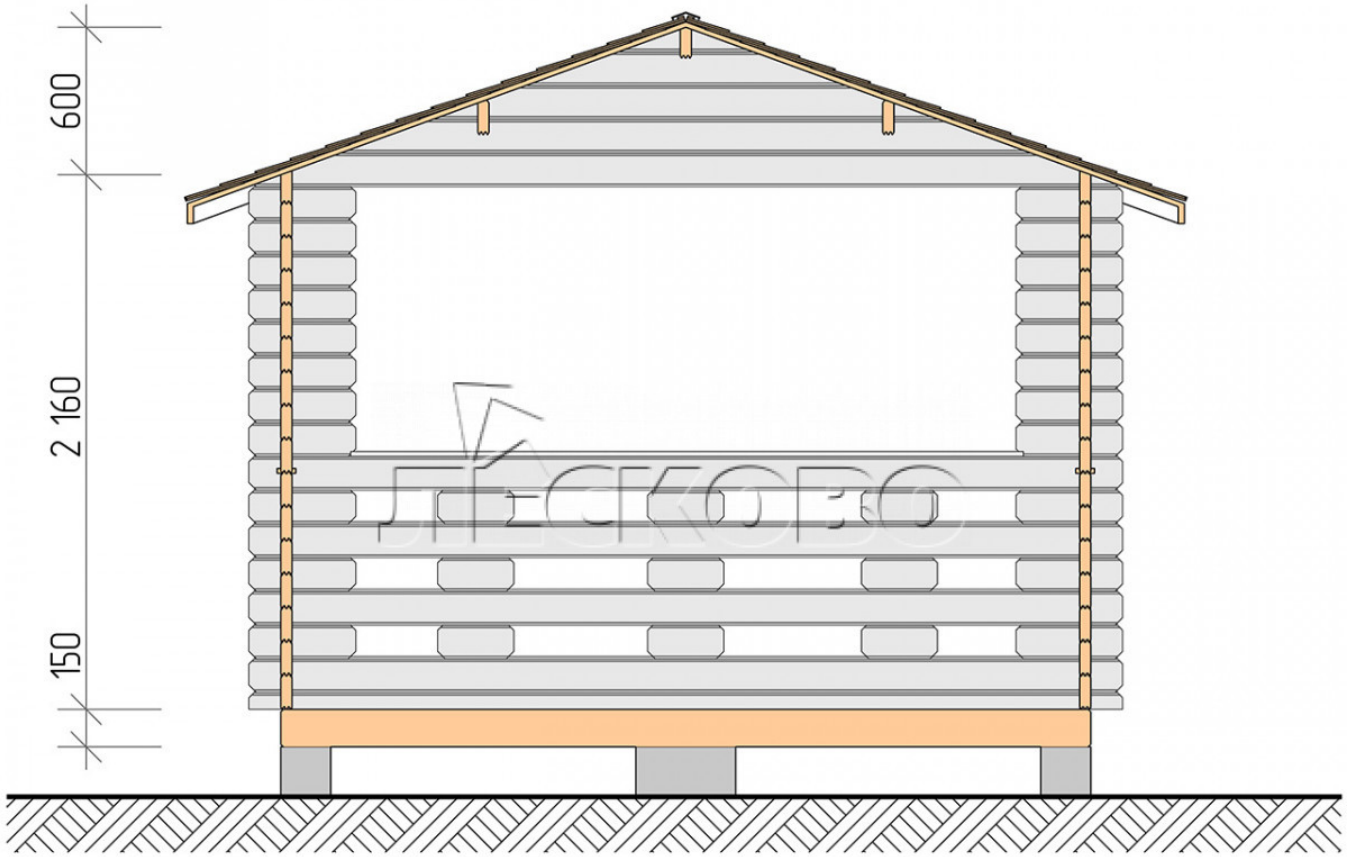

Gazebo "BS" series 3.5×5

Project Dimensions

3.5 × 5 / 15 m²

Full house set

1,861 €

Timber

45 MM

65 MM
+ 391 €

Project planning

3 500

5 000

14,69
M²

Разрез

House Kit

- Wall kit: mini-chamber drying chamber 44×145 mm with bowls for the project. The material of the tree is spruce, pine (GOST 8486). Humidity 12-14%. The height of the walls is 2.16 m;
- Logs, lower harness: board 45×145 mm chamber drying 10-12%;
- Floors: floorboard 35 mm, chamber drying;
- Ceiling: imitation of a bar 20×135 mm, chamber drying;
- Platbands: dry planed board 20×100 mm;
- Roof: shingles;