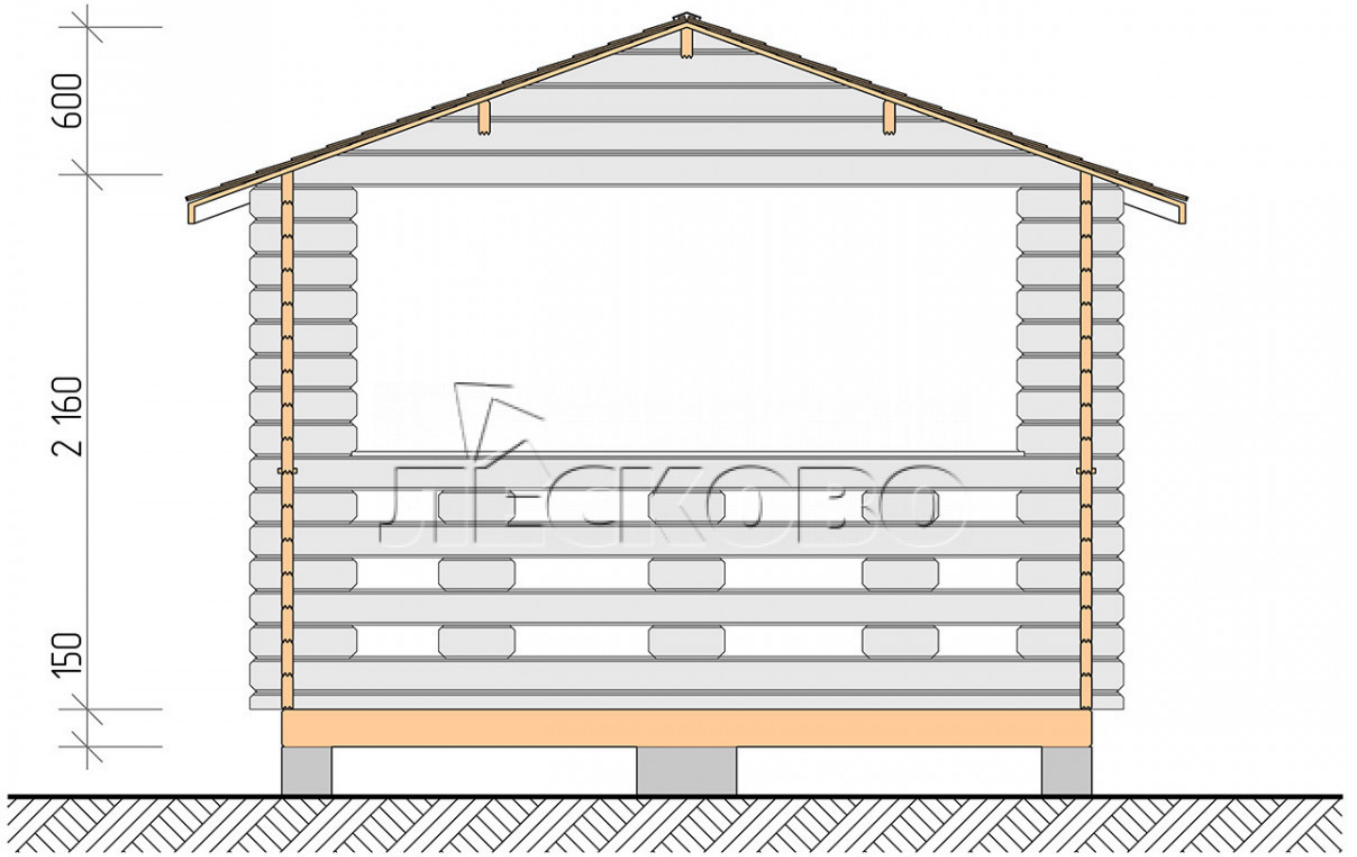

Gazebo "BS" series 3.5×5

Project Dimensions

3.5 × 5 / 15 m²

Full house set

2,139 €

Timber

45 MM

65 MM
+ 471 €

Project planning

3 500

5 000

14,69
M²

Разрез

House Kit

- Wall kit: mini-chamber drying chamber 44×145 mm with bowls for the project. The material of the tree is spruce, pine (GOST 8486). Humidity 12-14%. The height of the walls is 2.16 m;
- Logs, lower harness: board 45×145 mm chamber drying 10-12%;
- Floors: floorboard 35 mm, chamber drying;
- Ceiling: imitation of a bar 20×135 mm, chamber drying;
- Platbands: dry planed board 20×100 mm;
- Roof: shingles;