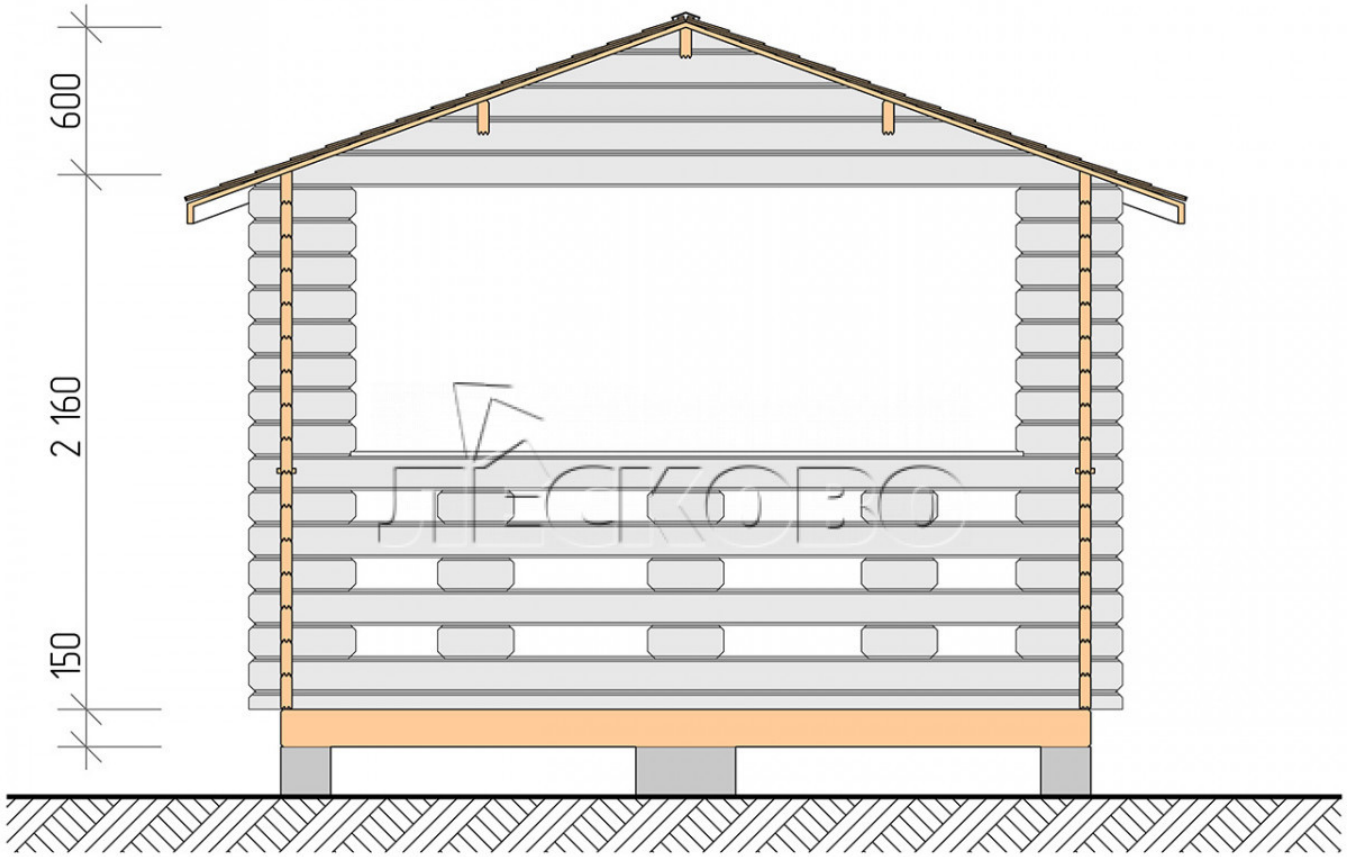

Gazebo "BS" series 3.5×5

Project Dimensions

3.5 × 5 / 15 m²

Full house set

1,930 €

Timber

45 MM

65 MM
+ 405 €

Project planning

3 500

5 000

14,69
M²

Разрез

House Kit

- Wall kit: mini-chamber drying chamber 44 × 145 mm with bowls for the project. The material of the tree is spruce, pine (GOST 8486). Humidity 12-14%. The height of the walls is 2.16 m;
- Logs, lower harness: board 45 × 145 mm chamber drying 10-12%;
- Floors: floorboard 35 mm, chamber drying;
- Ceiling: imitation of a bar 20 × 135 mm, chamber drying;
- Platbands: dry planed board 20 × 100 mm;
- Roof: shingles;