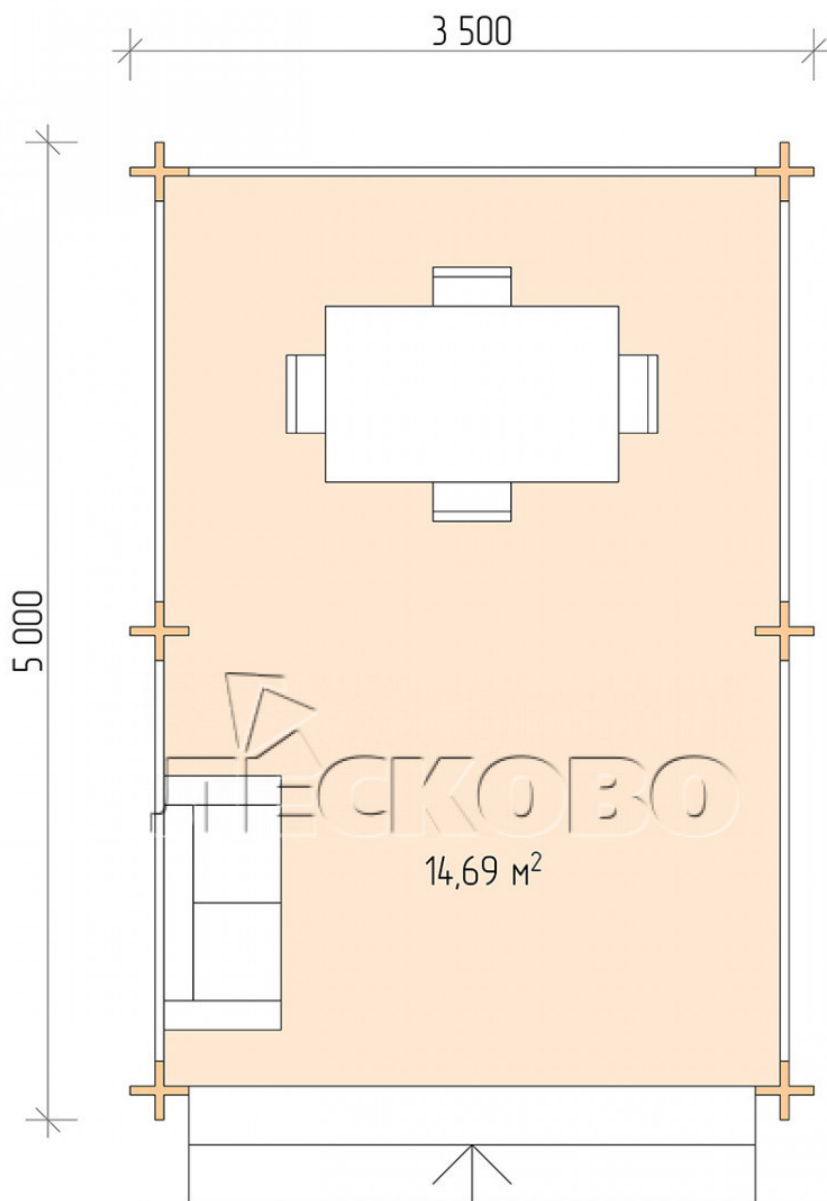

Gazebo "BS" series 3.5×5

Project Dimensions

3.5 × 5 / 15 m²

Full house set

2,139 €

Timber

45 MM

65 MM
+ 471 €

Project planning

3 500

5 000

14,69
M²

Разрез

House Kit

- Wall kit: mini-chamber drying chamber 44×145 mm with bowls for the project. The material of the tree is spruce, pine (GOST 8486). Humidity 12-14%. The height of the walls is 2.16 m;
- Logs, lower harness: board 45×145 mm chamber drying 10-12%;
- Floors: floorboard 35 mm, chamber drying;
- Ceiling: imitation of a bar 20×135 mm, chamber drying;
- Platbands: dry planed board 20×100 mm;
- Roof: shingles;

- Skirting board 35 mm.

+7 (4942) 499-770

156014, г. Кострома, ул. Базовая, д. 8