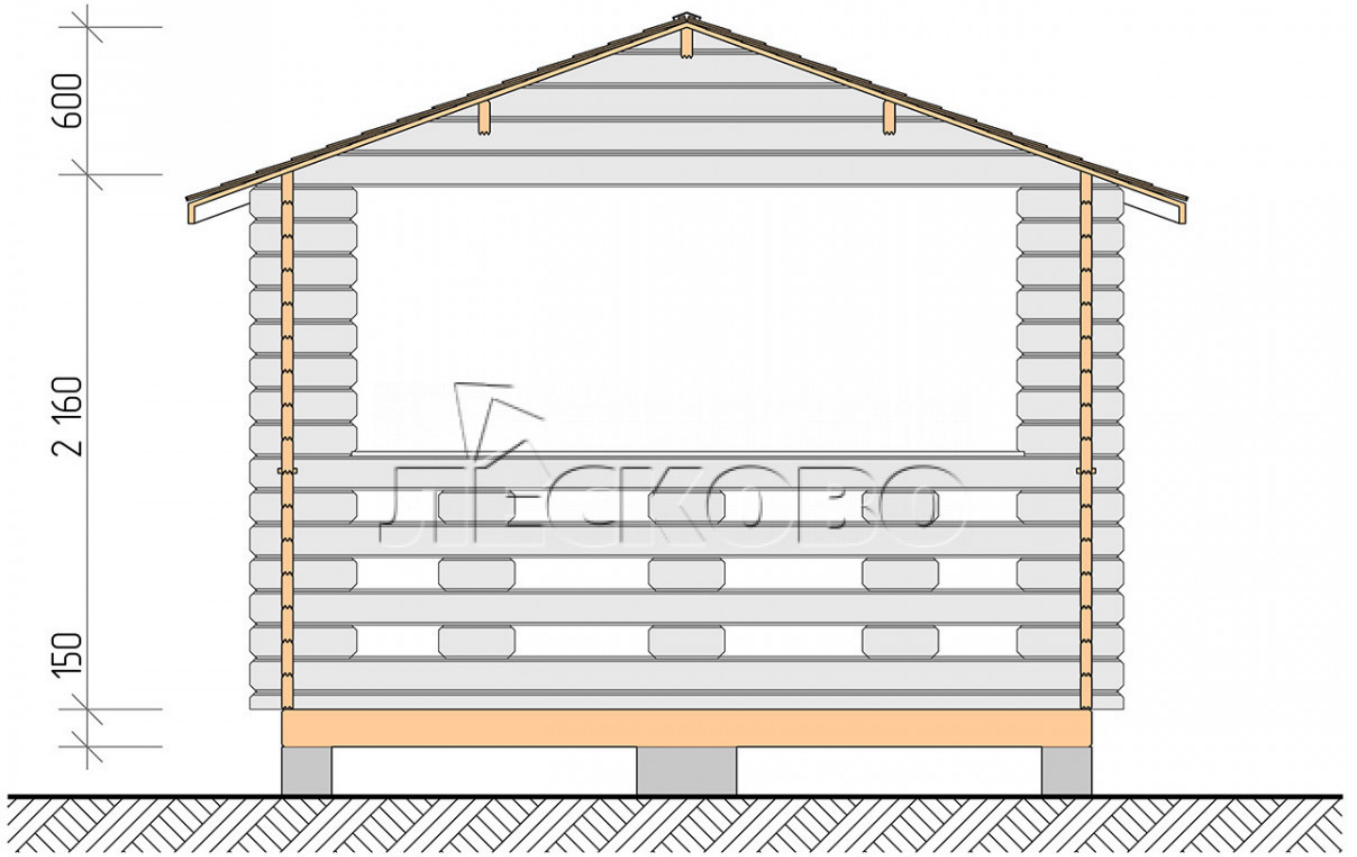

Gazebo "BS" series 3.5×5.5

Project Dimensions

3.5 × 5.5 / 16.6 m²

Full house set

2,336 €

Timber

45 MM

65 MM
+ 483 €

Project planning

3 500

5 500

16,26
M²

Разрез

House Kit

- Wall kit: mini-chamber drying chamber 44 × 145 mm with bowls for the project. The material of the tree is spruce, pine (GOST 8486). Humidity 12-14%. The height of the walls is 2.16 m;
- Logs, lower harness: board 45 × 145 mm chamber drying 10-12%;
- Floors: floorboard 35 mm, chamber drying;
- Ceiling: imitation of a bar 20 × 135 mm, chamber drying;
- Platbands: dry planed board 20 × 100 mm;
- Roof: shingles;