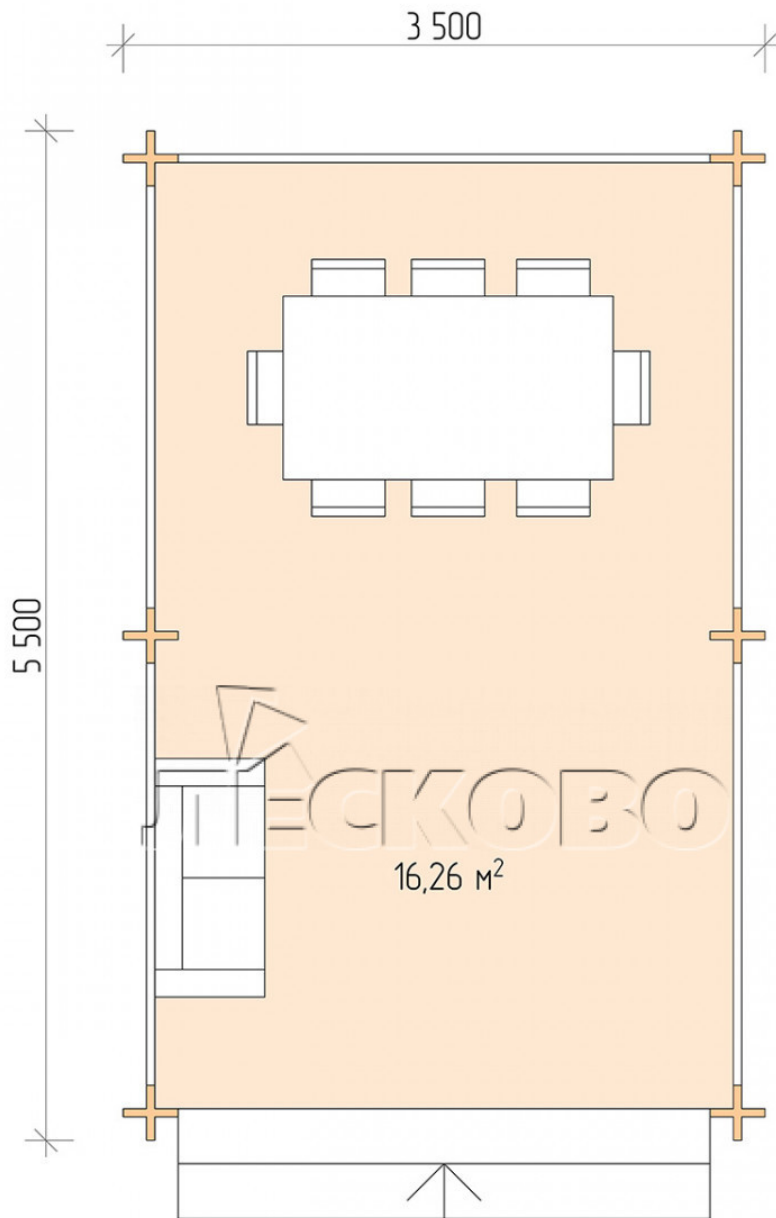

Gazebo "BS" series 3.5×5.5

Project Dimensions

3.5 × 5.5 / 16.6 m²

Full house set

2,049 €

Timber

45 MM

65 MM
+ 403 €

Project planning

3 500

5 500

16,26

M²

Разрез

House Kit

- Wall kit: mini-chamber drying chamber 44 × 145 mm with bowls for the project. The material of the tree is spruce, pine (GOST 8486). Humidity 12-14%. The height of the walls is 2.16 m;
- Logs, lower harness: board 45 × 145 mm chamber drying 10-12%;
- Floors: floorboard 35 mm, chamber drying;
- Ceiling: imitation of a bar 20 × 135 mm, chamber drying;
- Platbands: dry planed board 20 × 100 mm;
- Roof: shingles;