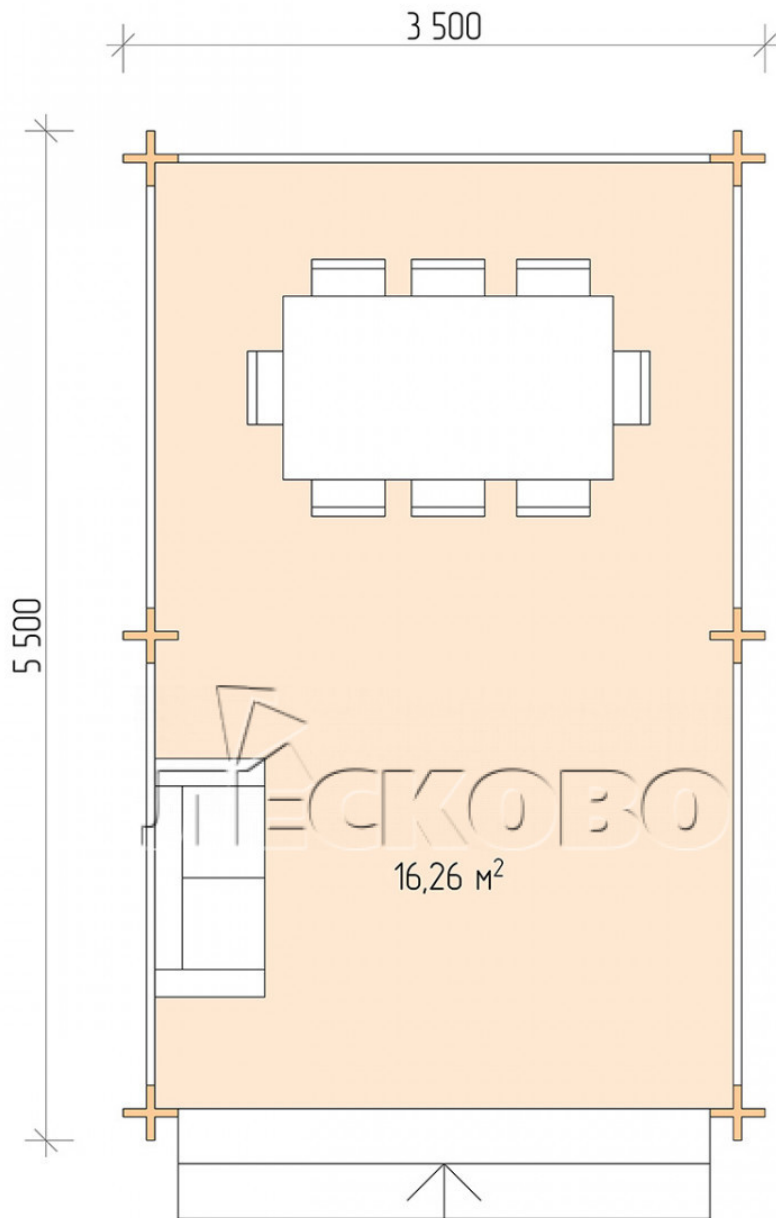

Gazebo "BS" series 3.5×5.5

Project Dimensions

3.5 × 5.5 / 16.6 m²

Full house set

2,336 €

Timber

45 MM

65 MM
+ 483 €

Project planning

3 500

5 500

16,26
M²

Разрез

House Kit

- Wall kit: mini-chamber drying chamber 44 × 145 mm with bowls for the project. The material of the tree is spruce, pine (GOST 8486). Humidity 12-14%. The height of the walls is 2.16 m;
- Logs, lower harness: board 45 × 145 mm chamber drying 10-12%;
- Floors: floorboard 35 mm, chamber drying;
- Ceiling: imitation of a bar 20 × 135 mm, chamber drying;
- Platbands: dry planed board 20 × 100 mm;
- Roof: shingles;