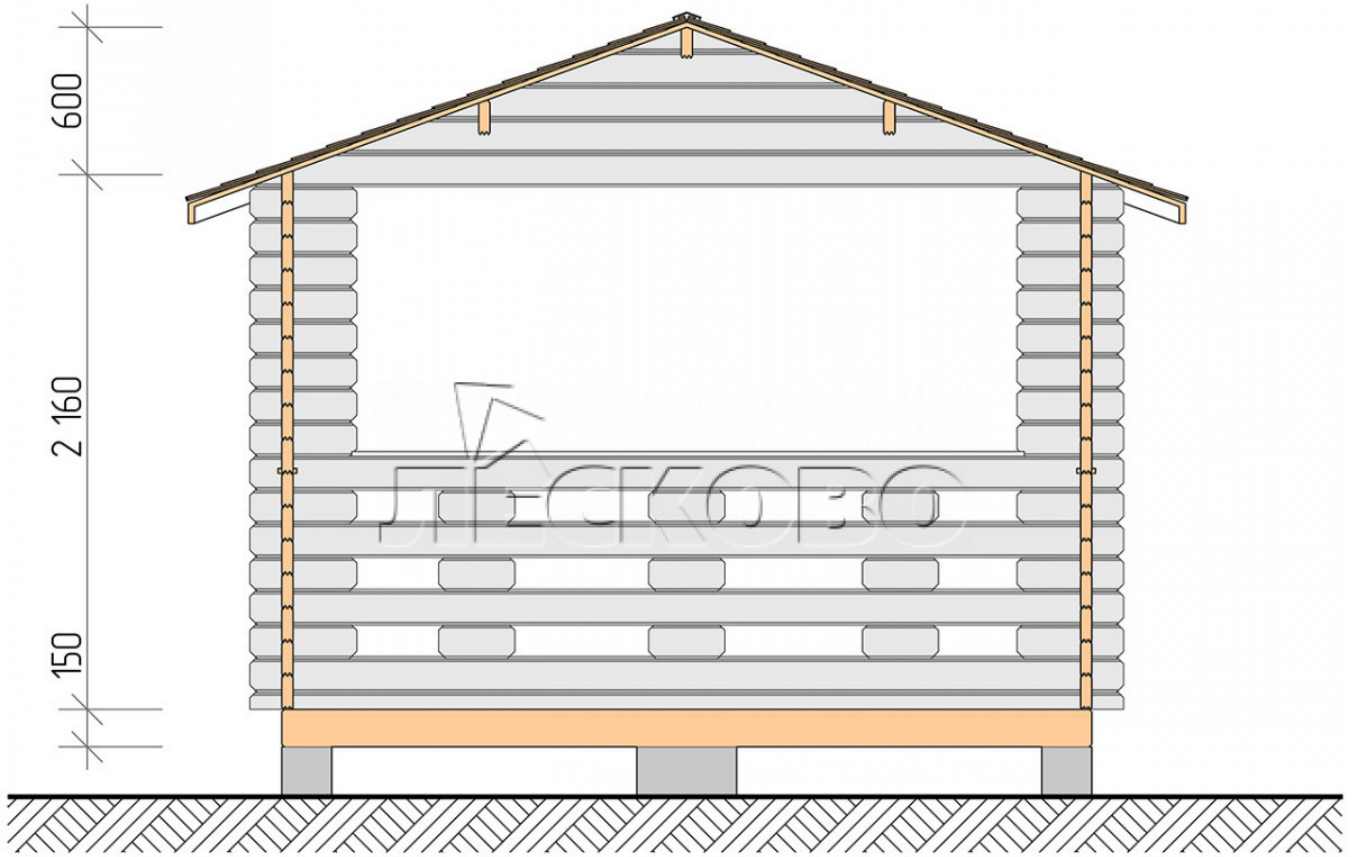

Gazebo "BS" series 3.5×5.5

Project Dimensions

3.5 × 5.5 / 16.6 m²

Full house set

2,049 €

Timber

45 MM

65 MM
+ 403 €

Project planning

3 500

5 500

16,26

M²

Разрез

House Kit

- Wall kit: mini-chamber drying chamber 44 × 145 mm with bowls for the project. The material of the tree is spruce, pine (GOST 8486). Humidity 12-14%. The height of the walls is 2.16 m;
- Logs, lower harness: board 45 × 145 mm chamber drying 10-12%;
- Floors: floorboard 35 mm, chamber drying;
- Ceiling: imitation of a bar 20 × 135 mm, chamber drying;
- Platbands: dry planed board 20 × 100 mm;
- Roof: shingles;