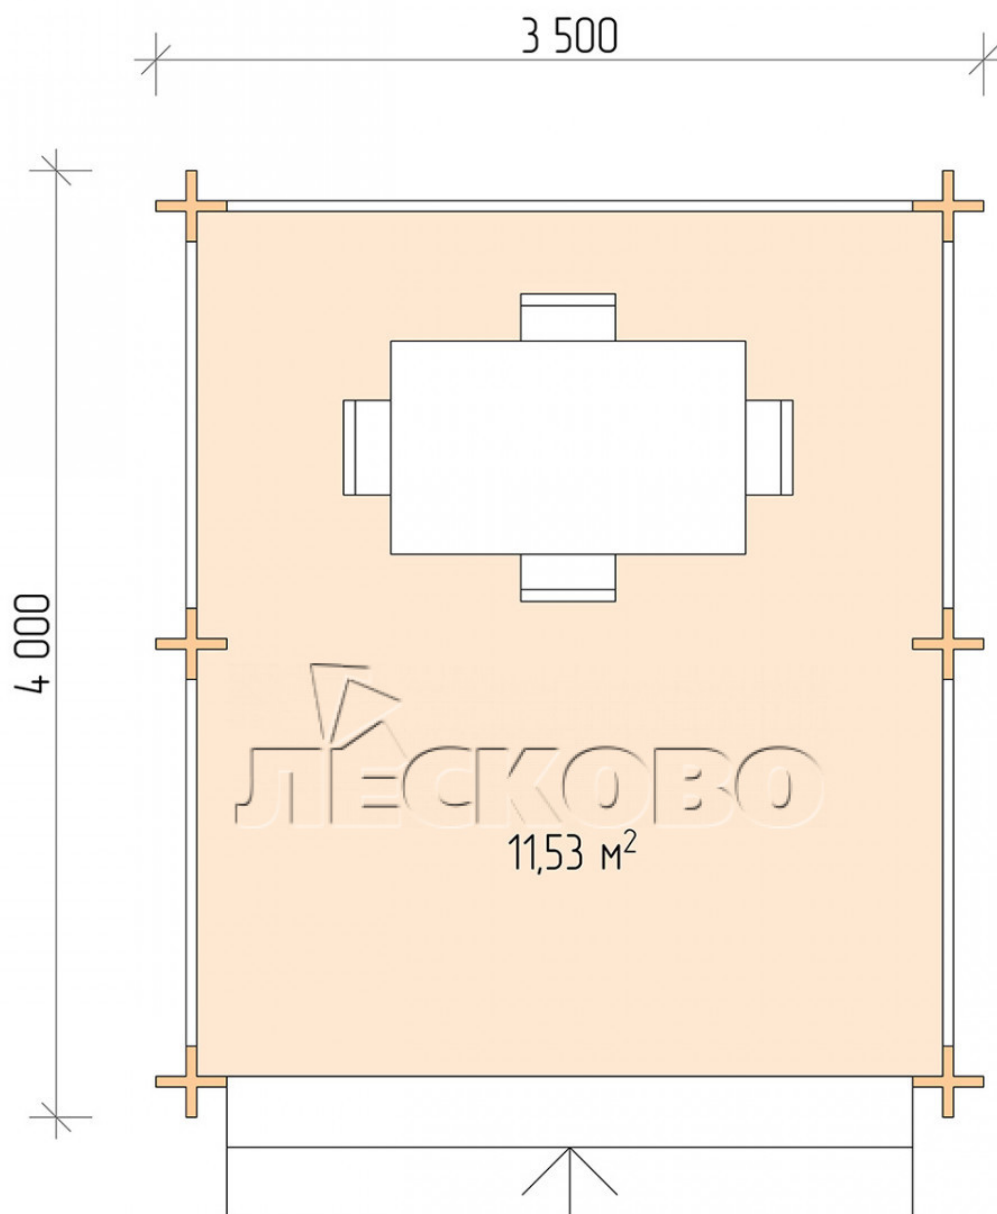

## Gazebo "BS" series 3.5×4

Project Dimensions

3.5 × 4 / 11.8 m<sup>2</sup>

Full house set

**1,893 €**

# Разрез

### House Kit

- Wall kit: mini-chamber drying chamber 44 × 145 mm with bowls for the project. The material of the tree is spruce, pine (GOST 8486). Humidity 12-14%. The height of the walls is 2.16 m;
- Logs, lower harness: board 45 × 145 mm chamber drying 10-12%;
- Floors: floorboard 35 mm, chamber drying;
- Ceiling: imitation of a bar 20 × 135 mm, chamber drying;
- Platbands: dry planed board 20 × 100 mm;
- Roof: shingles;