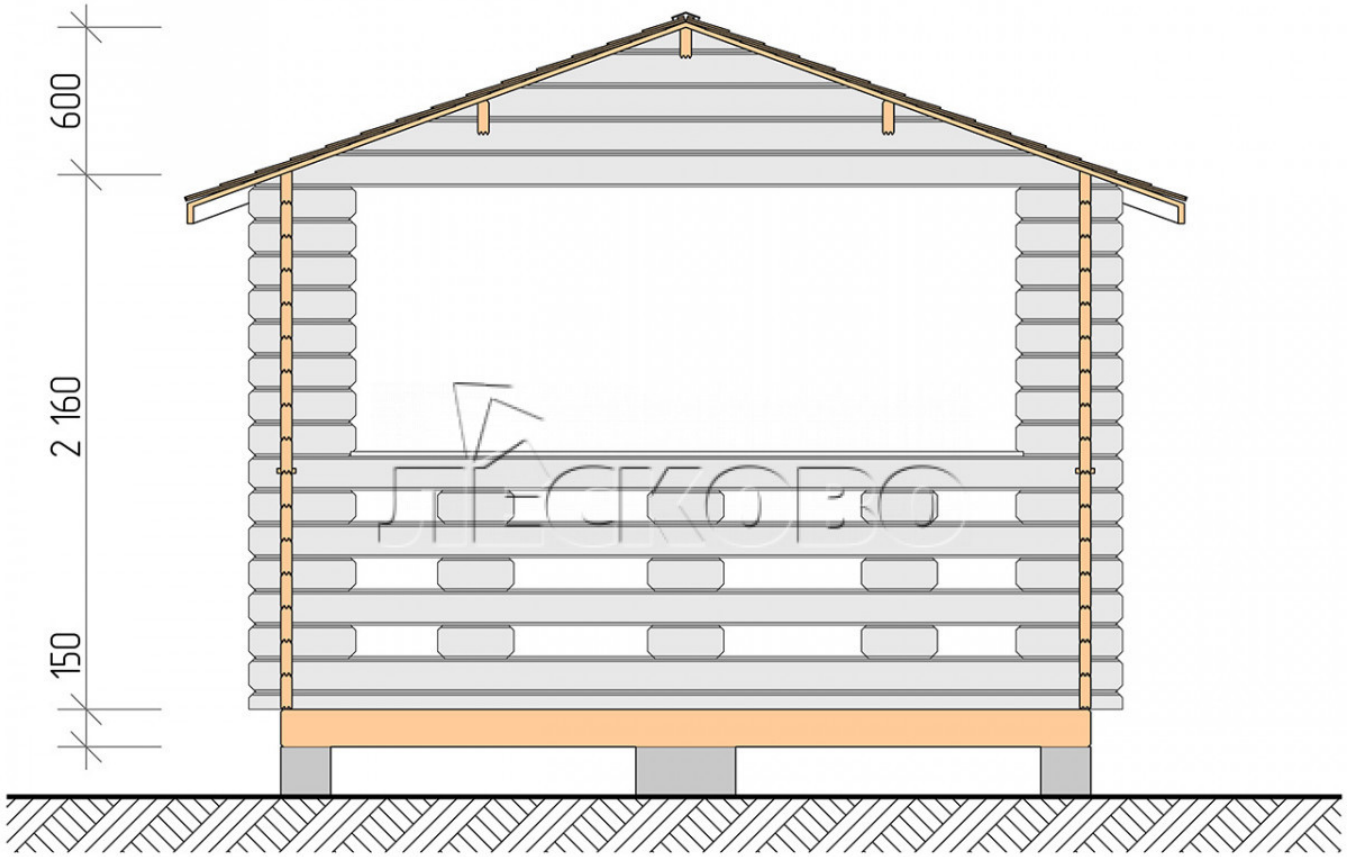

Gazebo "BS" series 3.5×4

Project Dimensions

3.5 × 4 / 11.8 m²

Full house set

1,583 €

Timber

45 MM

65 MM
+ 349 €

Project planning

3 500

4 000

11,53
M²

Разрез

House Kit

- Wall kit: mini-chamber drying chamber 44 × 145 mm with bowls for the project. The material of the tree is spruce, pine (GOST 8486). Humidity 12-14%. The height of the walls is 2.16 m;
- Logs, lower harness: board 45 × 145 mm chamber drying 10-12%;
- Floors: floorboard 35 mm, chamber drying;
- Ceiling: imitation of a bar 20 × 135 mm, chamber drying;
- Platbands: dry planed board 20 × 100 mm;
- Roof: shingles;