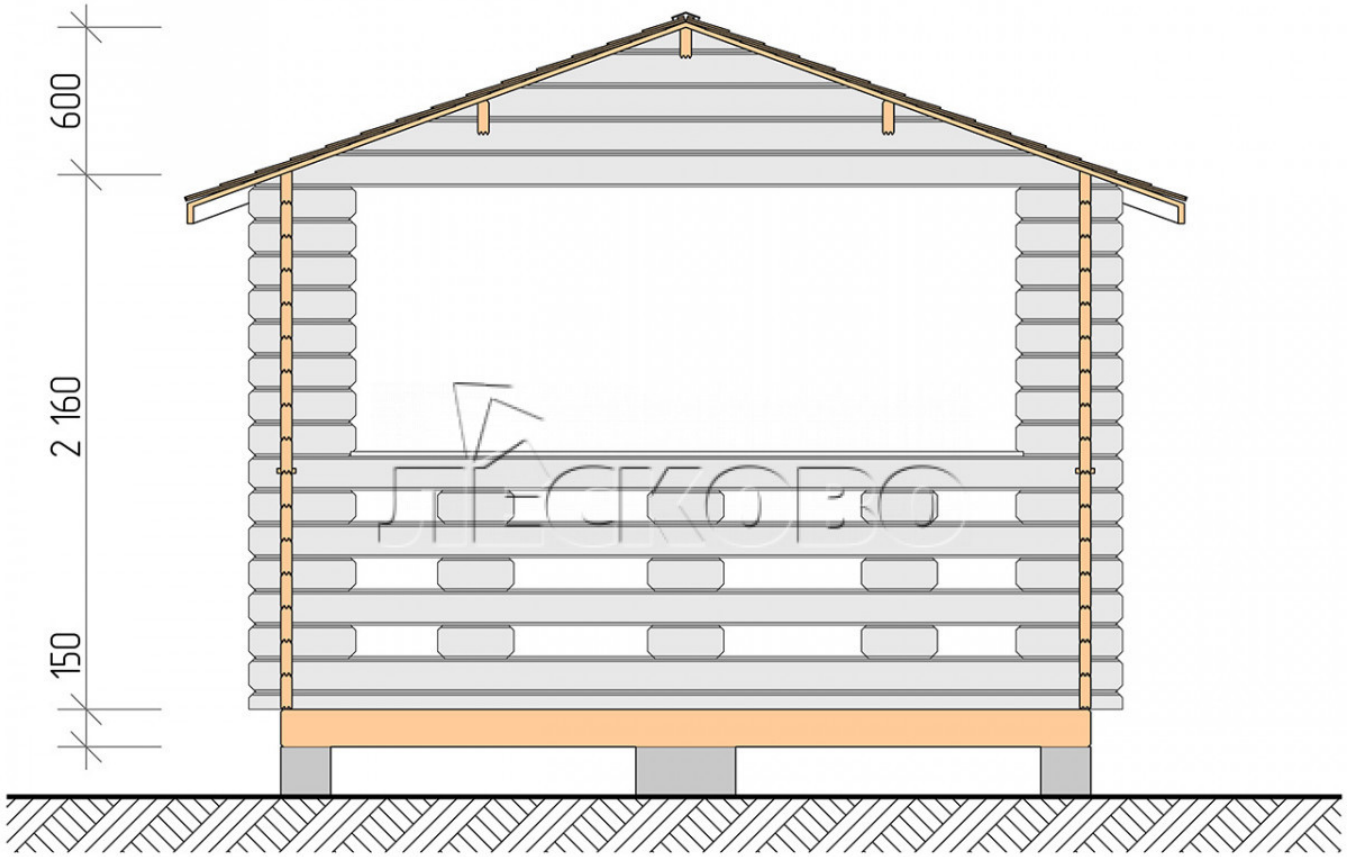

## Gazebo "BS" series 3.5×4

Project Dimensions

3.5 × 4 / 11.8 m<sup>2</sup>

Full house set

**1,667 €**

# Разрез

### House Kit

- Wall kit: mini-chamber drying chamber 44 × 145 mm with bowls for the project. The material of the tree is spruce, pine (GOST 8486). Humidity 12-14%. The height of the walls is 2.16 m;
- Logs, lower harness: board 45 × 145 mm chamber drying 10-12%;
- Floors: floorboard 35 mm, chamber drying;
- Ceiling: imitation of a bar 20 × 135 mm, chamber drying;
- Platbands: dry planed board 20 × 100 mm;
- Roof: shingles;