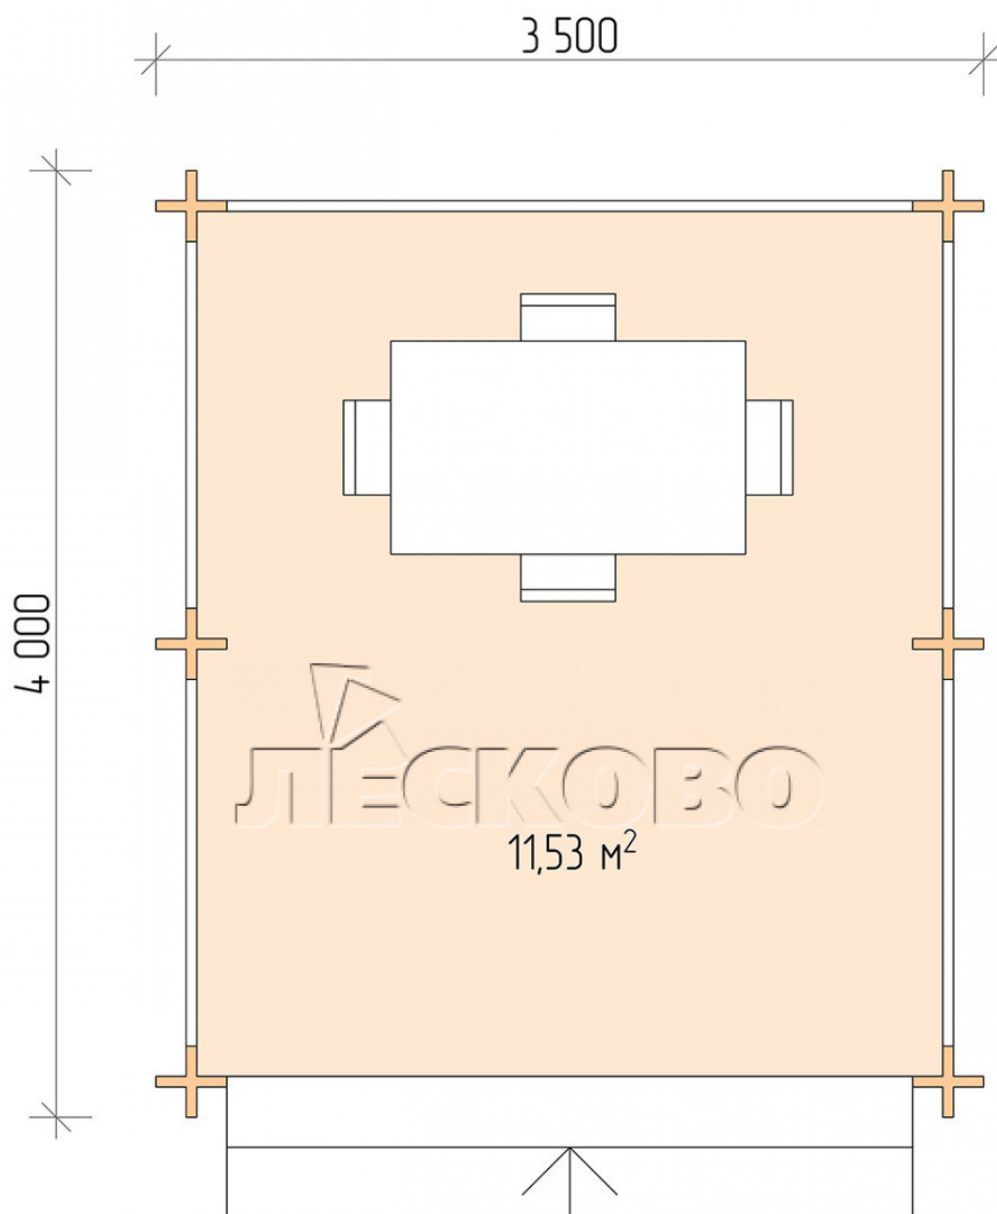

Gazebo "BS" series 3.5×4

Project Dimensions

3.5 × 4 / 11.8 m²

Full house set

1,583 €

Timber

45 MM

65 MM
+ 349 €

Project planning

3 500

4 000

11,53
M²

Разрез

House Kit

- Wall kit: mini-chamber drying chamber 44 × 145 mm with bowls for the project. The material of the tree is spruce, pine (GOST 8486). Humidity 12-14%. The height of the walls is 2.16 m;
- Logs, lower harness: board 45 × 145 mm chamber drying 10-12%;
- Floors: floorboard 35 mm, chamber drying;
- Ceiling: imitation of a bar 20 × 135 mm, chamber drying;
- Platbands: dry planed board 20 × 100 mm;
- Roof: shingles;

- Skirting board 35 mm.

+7 (4942) 499-770

156014, г. Кострома, ул. Базовая, д. 8