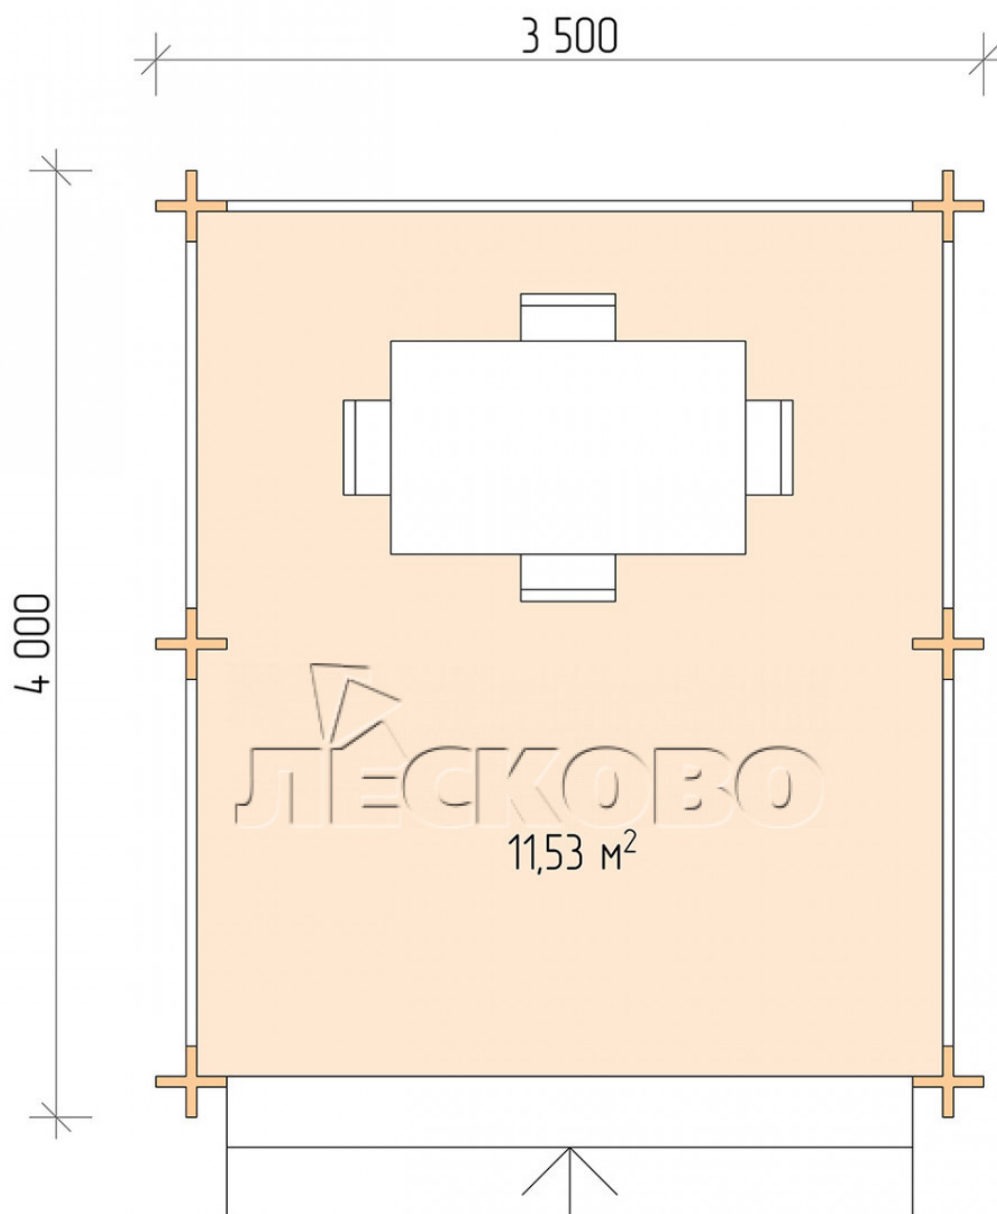

## Gazebo "BS" series 3.5×4

Project Dimensions

3.5 × 4 / 11.8 m<sup>2</sup>

Full house set

**1,667 €**

# Разрез

### House Kit

- Wall kit: mini-chamber drying chamber 44 × 145 mm with bowls for the project. The material of the tree is spruce, pine (GOST 8486). Humidity 12-14%. The height of the walls is 2.16 m;
- Logs, lower harness: board 45 × 145 mm chamber drying 10-12%;
- Floors: floorboard 35 mm, chamber drying;
- Ceiling: imitation of a bar 20 × 135 mm, chamber drying;
- Platbands: dry planed board 20 × 100 mm;
- Roof: shingles;