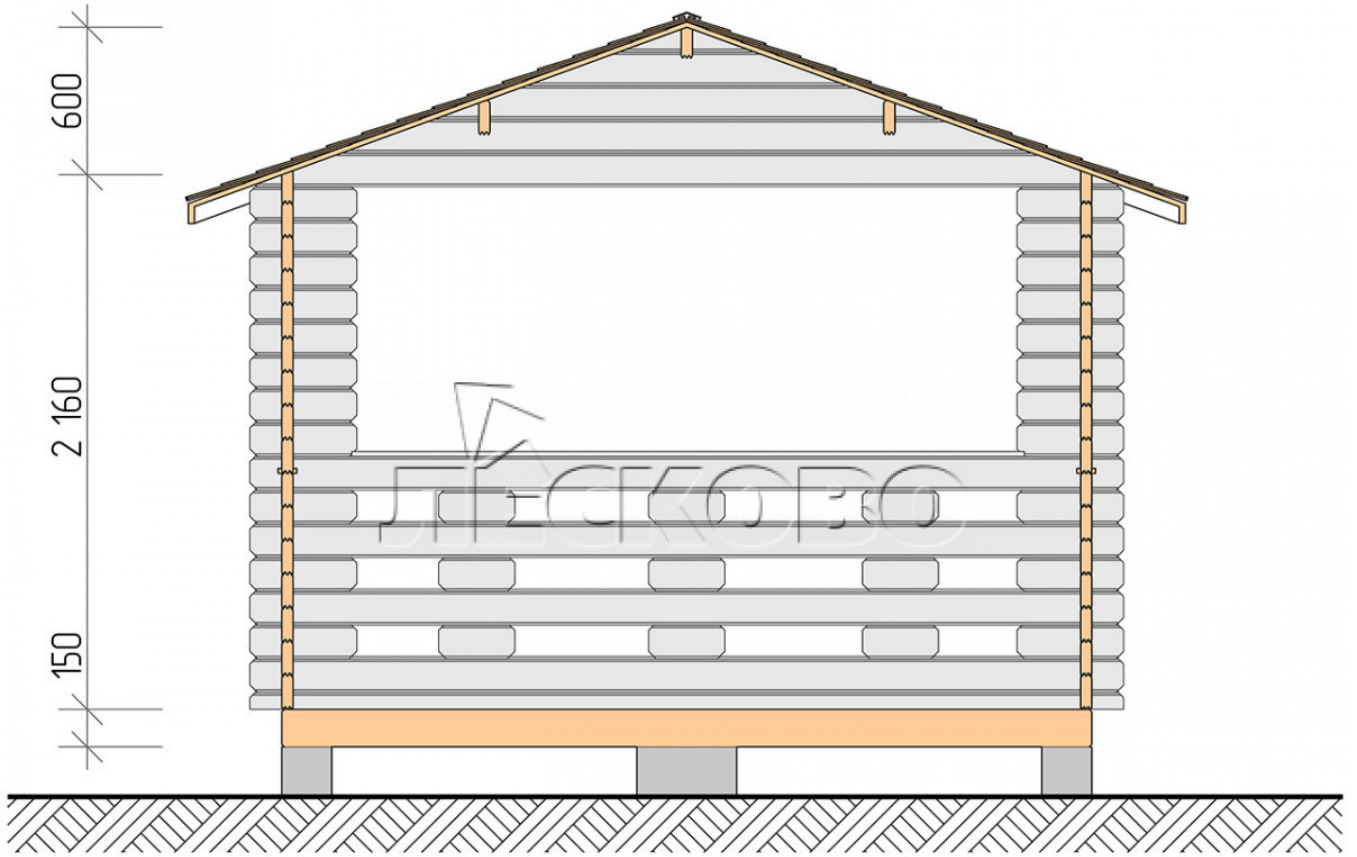

## Gazebo "BS" series 3.5×4

Project Dimensions

3.5 × 4 / 11.8 m<sup>2</sup>

Full house set

**1,893 €**

# Разрез

### House Kit

- Wall kit: mini-chamber drying chamber 44 × 145 mm with bowls for the project. The material of the tree is spruce, pine (GOST 8486). Humidity 12-14%. The height of the walls is 2.16 m;
- Logs, lower harness: board 45 × 145 mm chamber drying 10-12%;
- Floors: floorboard 35 mm, chamber drying;
- Ceiling: imitation of a bar 20 × 135 mm, chamber drying;
- Platbands: dry planed board 20 × 100 mm;
- Roof: shingles;