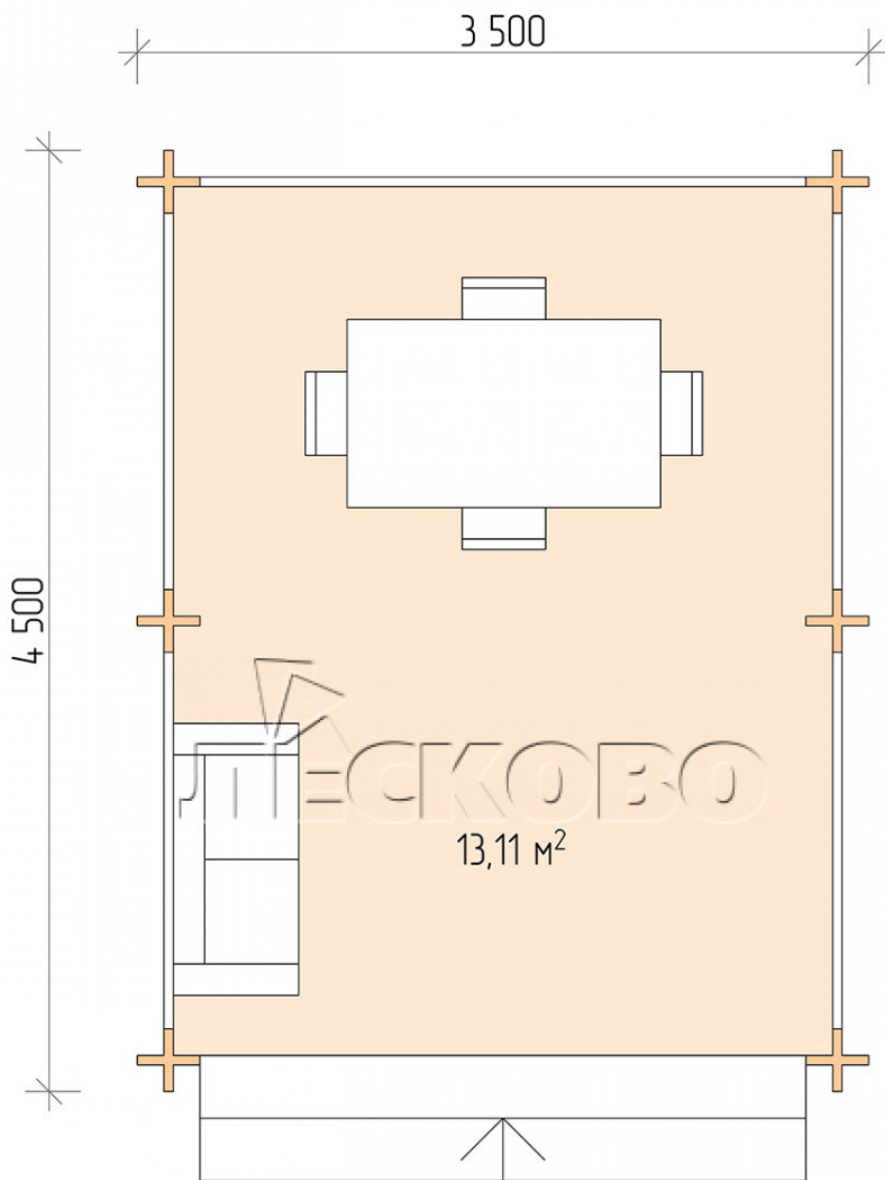

Gazebo "BS" series 3.5×4.5

Project Dimensions

3.5 × 4.5 / 13.4 m²

Full house set

2,051 €

Timber

45 MM

65 MM
+ 440 €

Project planning

3 500

4 500

Разрез

House Kit

- Wall kit: mini-chamber drying chamber 44 × 145 mm with bowls for the project. The material of the tree is spruce, pine (GOST 8486). Humidity 12-14%. The height of the walls is 2.16 m;
- Logs, lower harness: board 45 × 145 mm chamber drying 10-12%;
- Floors: floorboard 35 mm, chamber drying;
- Ceiling: imitation of a bar 20 × 135 mm, chamber drying;
- Platbands: dry planed board 20 × 100 mm;
- Roof: shingles;