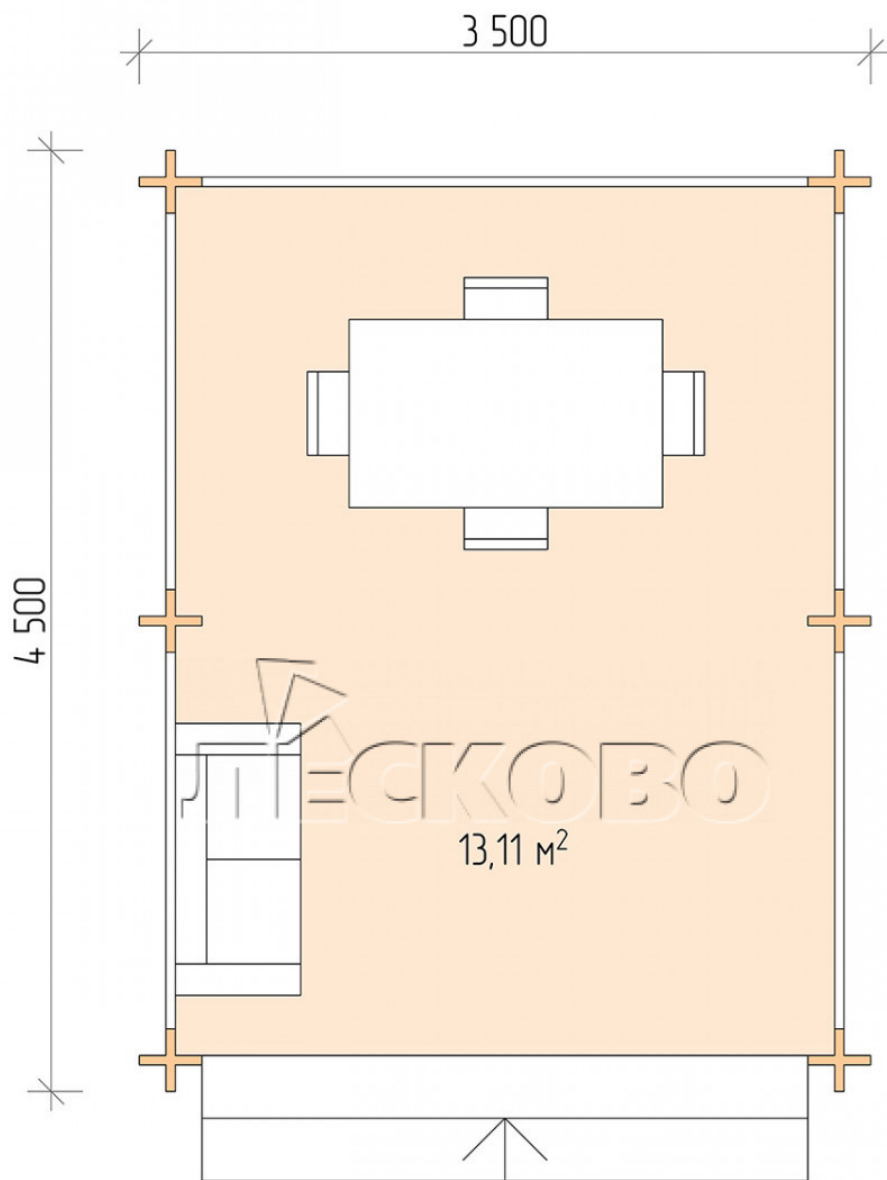

Gazebo "BS" series 3.5×4.5

Project Dimensions

3.5 × 4.5 / 13.4 m²

Full house set

1,862 €

Timber

45 MM

65 MM
+ 381 €

Project planning

3 500

4 500

Разрез

House Kit

- Wall kit: mini-chamber drying chamber 44 × 145 mm with bowls for the project. The material of the tree is spruce, pine (GOST 8486). Humidity 12-14%. The height of the walls is 2.16 m;
- Logs, lower harness: board 45 × 145 mm chamber drying 10-12%;
- Floors: floorboard 35 mm, chamber drying;
- Ceiling: imitation of a bar 20 × 135 mm, chamber drying;
- Platbands: dry planed board 20 × 100 mm;
- Roof: shingles;