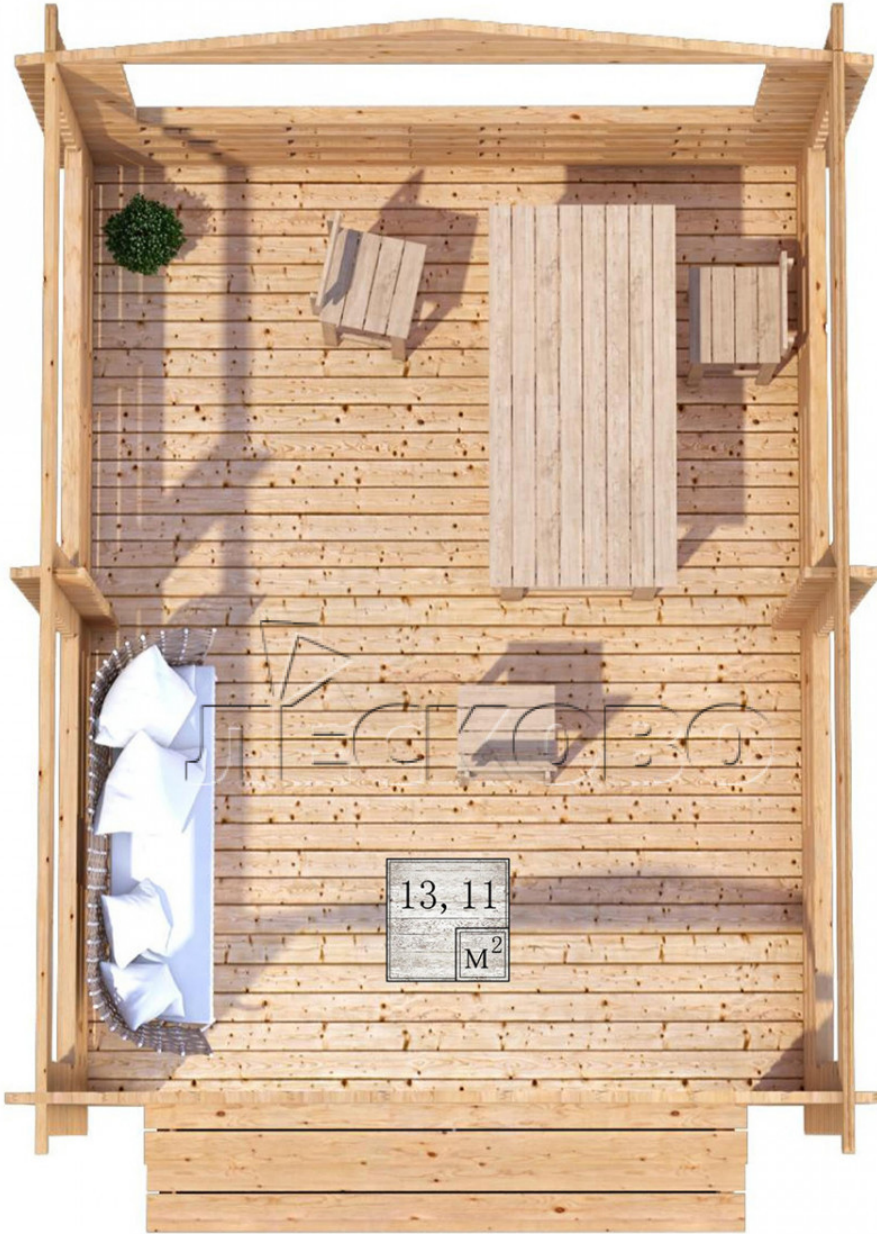

Gazebo "BS" series 3.5×4.5

Project Dimensions

3.5 × 4.5 / 13.4 m²

Full house set

2,106 €

Timber

45 MM

65 MM
+ 452 €

Project planning

3 500

4 500

Разрез

House Kit

- Wall kit: mini-chamber drying chamber 44 × 145 mm with bowls for the project. The material of the tree is spruce, pine (GOST 8486). Humidity 12-14%. The height of the walls is 2.16 m;
- Logs, lower harness: board 45 × 145 mm chamber drying 10-12%;
- Floors: floorboard 35 mm, chamber drying;
- Ceiling: imitation of a bar 20 × 135 mm, chamber drying;
- Platbands: dry planed board 20 × 100 mm;
- Roof: shingles;