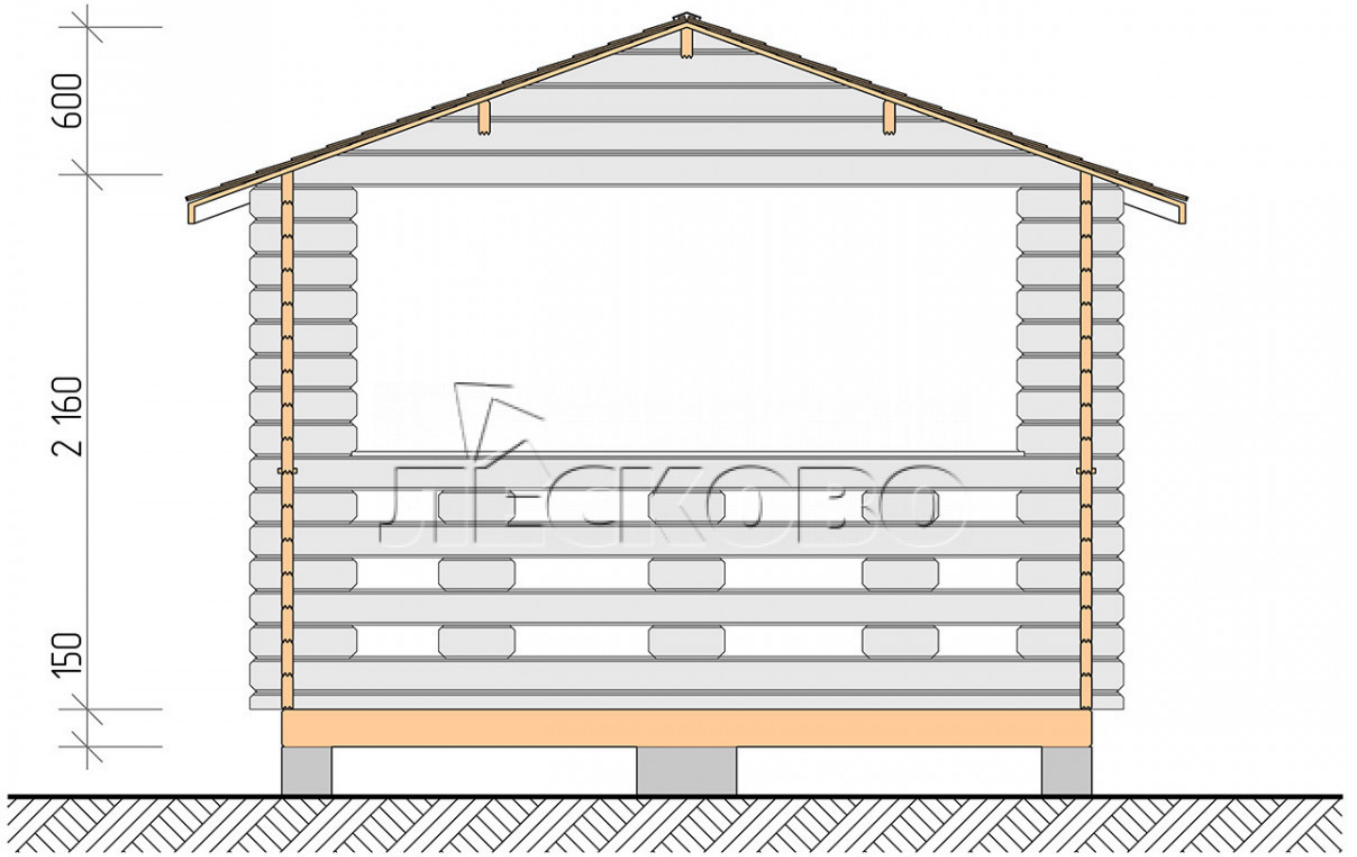

Gazebo "BS" series 3.5×4.5

Project Dimensions

3.5 × 4.5 / 13.4 m²

Full house set

2,051 €

Timber

45 MM

65 MM
+ 440 €

Project planning

3 500

4 500

Разрез

House Kit

- Wall kit: mini-chamber drying chamber 44 × 145 mm with bowls for the project. The material of the tree is spruce, pine (GOST 8486). Humidity 12-14%. The height of the walls is 2.16 m;
- Logs, lower harness: board 45 × 145 mm chamber drying 10-12%;
- Floors: floorboard 35 mm, chamber drying;
- Ceiling: imitation of a bar 20 × 135 mm, chamber drying;
- Platbands: dry planed board 20 × 100 mm;
- Roof: shingles;