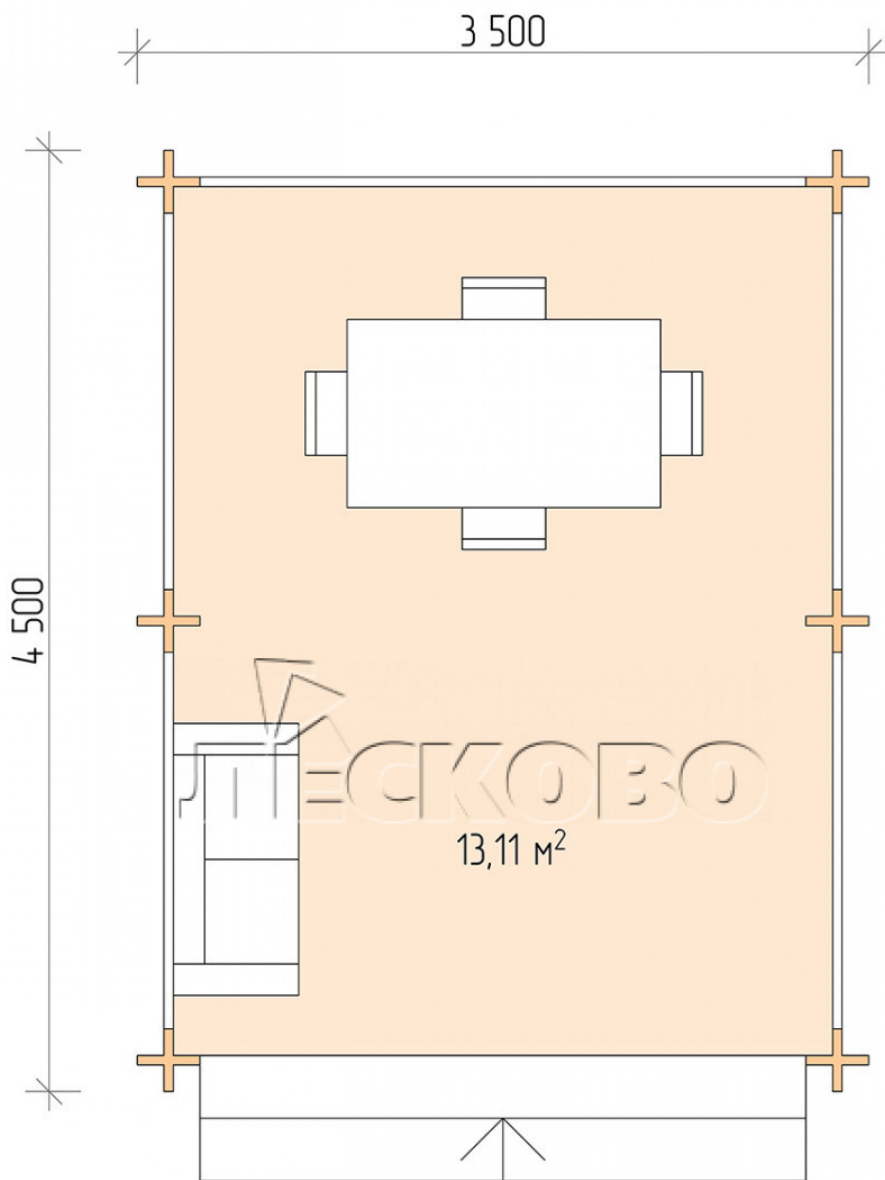

Gazebo "BS" series 3.5×4.5

Project Dimensions

3.5 × 4.5 / 13.4 m²

Full house set

1,768 €

Timber

45 MM

65 MM
+ 361 €

Project planning

3 500

4 500

Разрез

House Kit

- Wall kit: mini-chamber drying chamber 44 × 145 mm with bowls for the project. The material of the tree is spruce, pine (GOST 8486). Humidity 12-14%. The height of the walls is 2.16 m;
- Logs, lower harness: board 45 × 145 mm chamber drying 10-12%;
- Floors: floorboard 35 mm, chamber drying;
- Ceiling: imitation of a bar 20 × 135 mm, chamber drying;
- Platbands: dry planed board 20 × 100 mm;
- Roof: shingles;