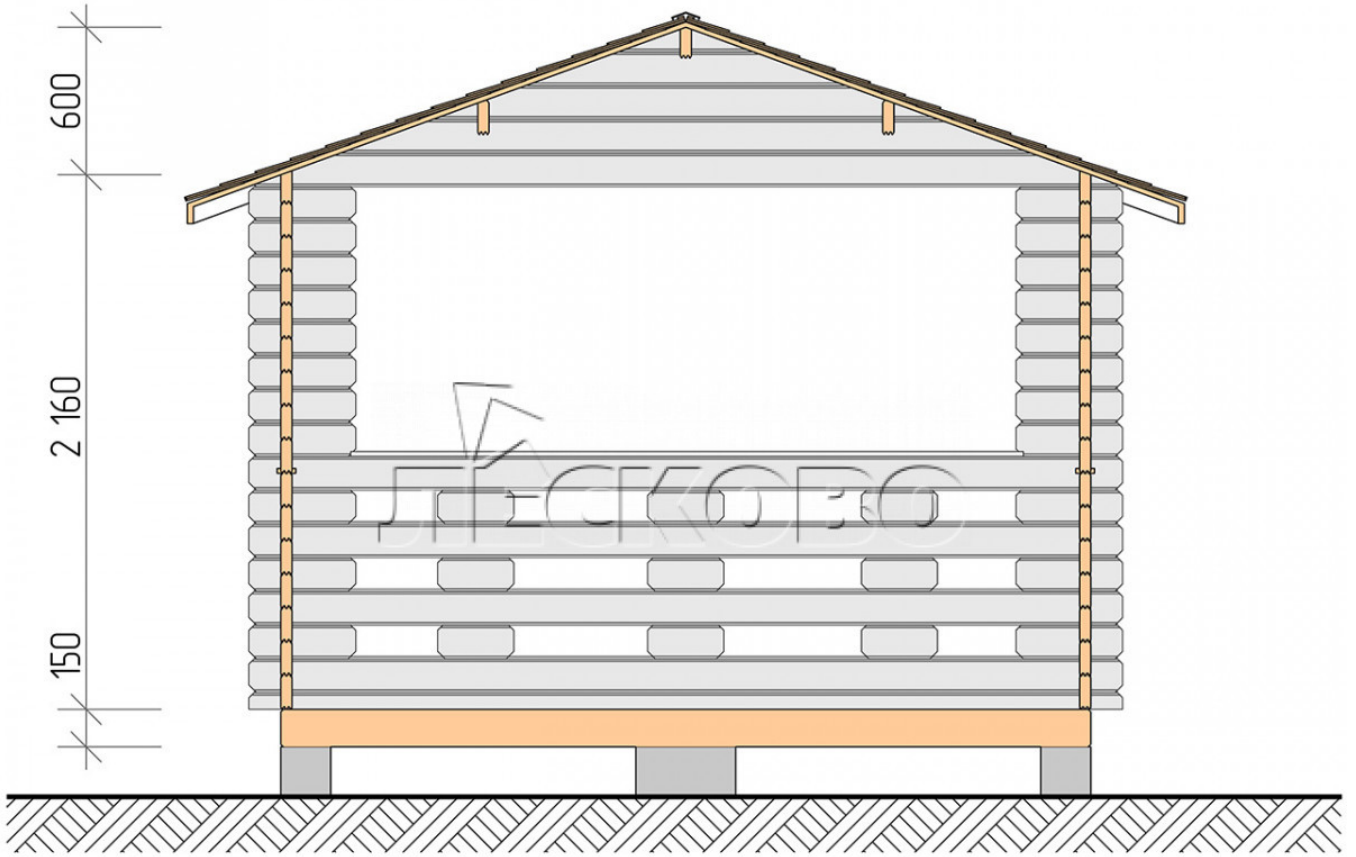

Gazebo "BS" series 3.5×4.5

Project Dimensions

3.5 × 4.5 / 13.4 m²

Full house set

2,106 €

Timber

45 MM

65 MM
+ 452 €

Project planning

3 500

4 500

Разрез

House Kit

- Wall kit: mini-chamber drying chamber 44 × 145 mm with bowls for the project. The material of the tree is spruce, pine (GOST 8486). Humidity 12-14%. The height of the walls is 2.16 m;
- Logs, lower harness: board 45 × 145 mm chamber drying 10-12%;
- Floors: floorboard 35 mm, chamber drying;
- Ceiling: imitation of a bar 20 × 135 mm, chamber drying;
- Platbands: dry planed board 20 × 100 mm;
- Roof: shingles;