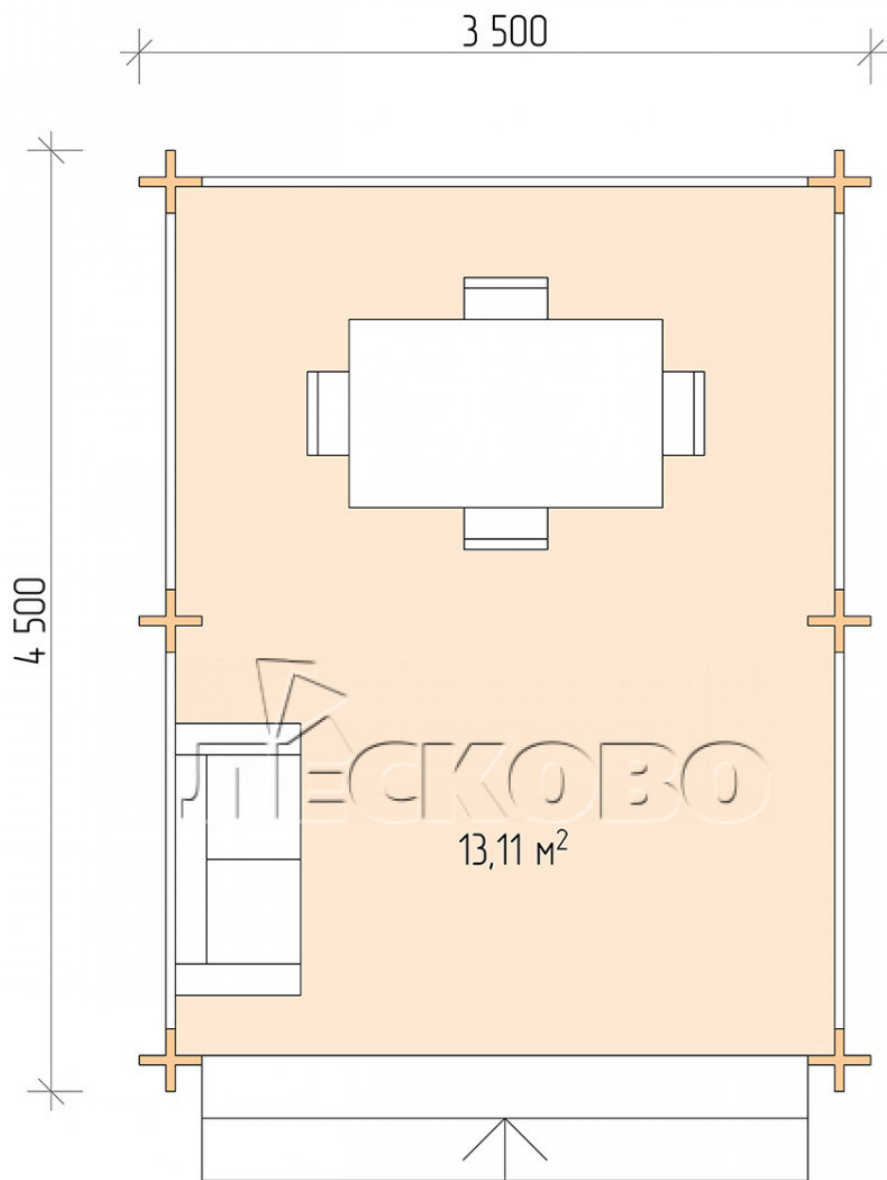

Gazebo "BS" series 3.5×4.5

Project Dimensions

3.5 × 4.5 / 13.4 m²

Full house set

2,106 €

Timber

45 MM

65 MM
+ 452 €

Project planning

3 500

4 500

Разрез

House Kit

- Wall kit: mini-chamber drying chamber 44 × 145 mm with bowls for the project. The material of the tree is spruce, pine (GOST 8486). Humidity 12-14%. The height of the walls is 2.16 m;
- Logs, lower harness: board 45 × 145 mm chamber drying 10-12%;
- Floors: floorboard 35 mm, chamber drying;
- Ceiling: imitation of a bar 20 × 135 mm, chamber drying;
- Platbands: dry planed board 20 × 100 mm;
- Roof: shingles;