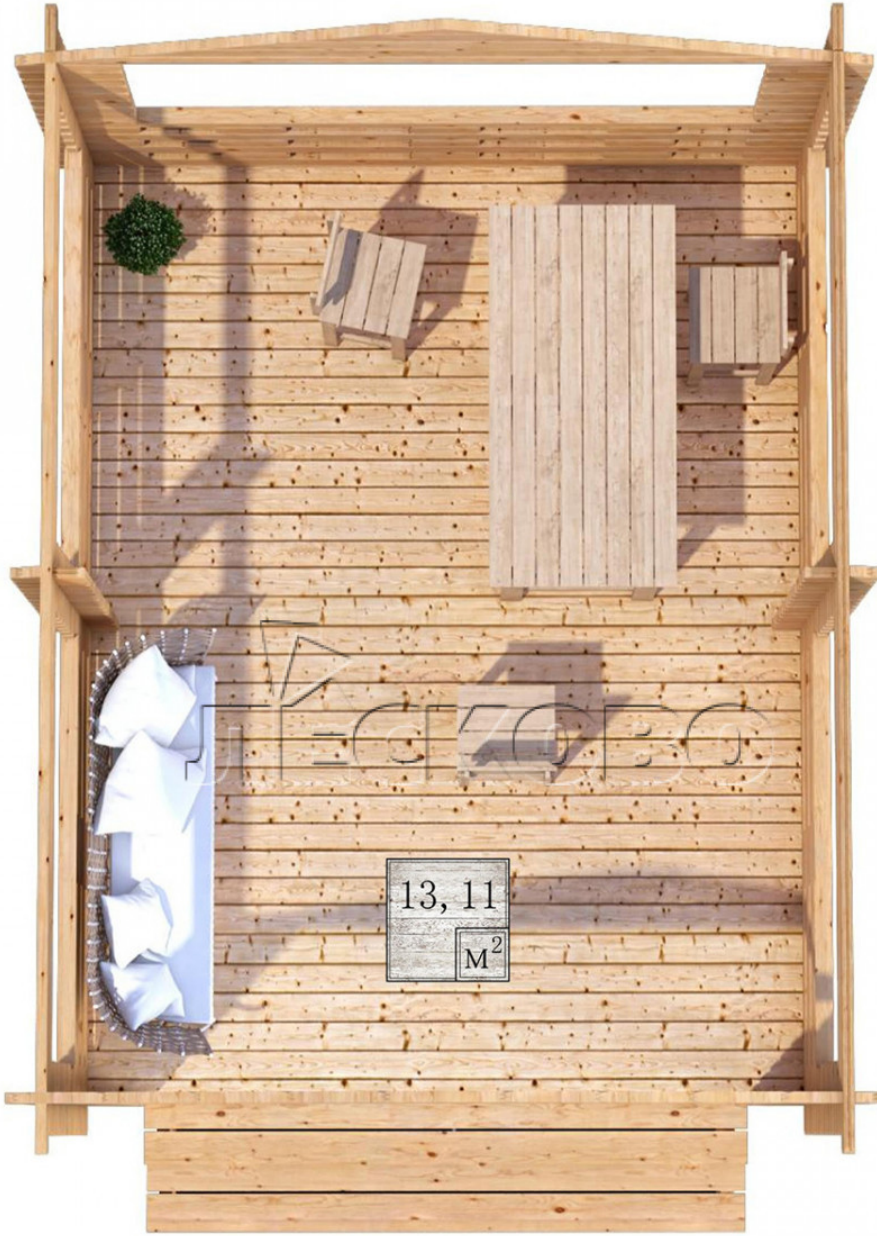

Gazebo "BS" series 3.5×4.5

Project Dimensions

3.5 × 4.5 / 13.4 m²

Full house set

2,051 €

Timber

45 MM

65 MM
+ 440 €

Project planning

3 500

4 500

Разрез

House Kit

- Wall kit: mini-chamber drying chamber 44 × 145 mm with bowls for the project. The material of the tree is spruce, pine (GOST 8486). Humidity 12-14%. The height of the walls is 2.16 m;
- Logs, lower harness: board 45 × 145 mm chamber drying 10-12%;
- Floors: floorboard 35 mm, chamber drying;
- Ceiling: imitation of a bar 20 × 135 mm, chamber drying;
- Platbands: dry planed board 20 × 100 mm;
- Roof: shingles;