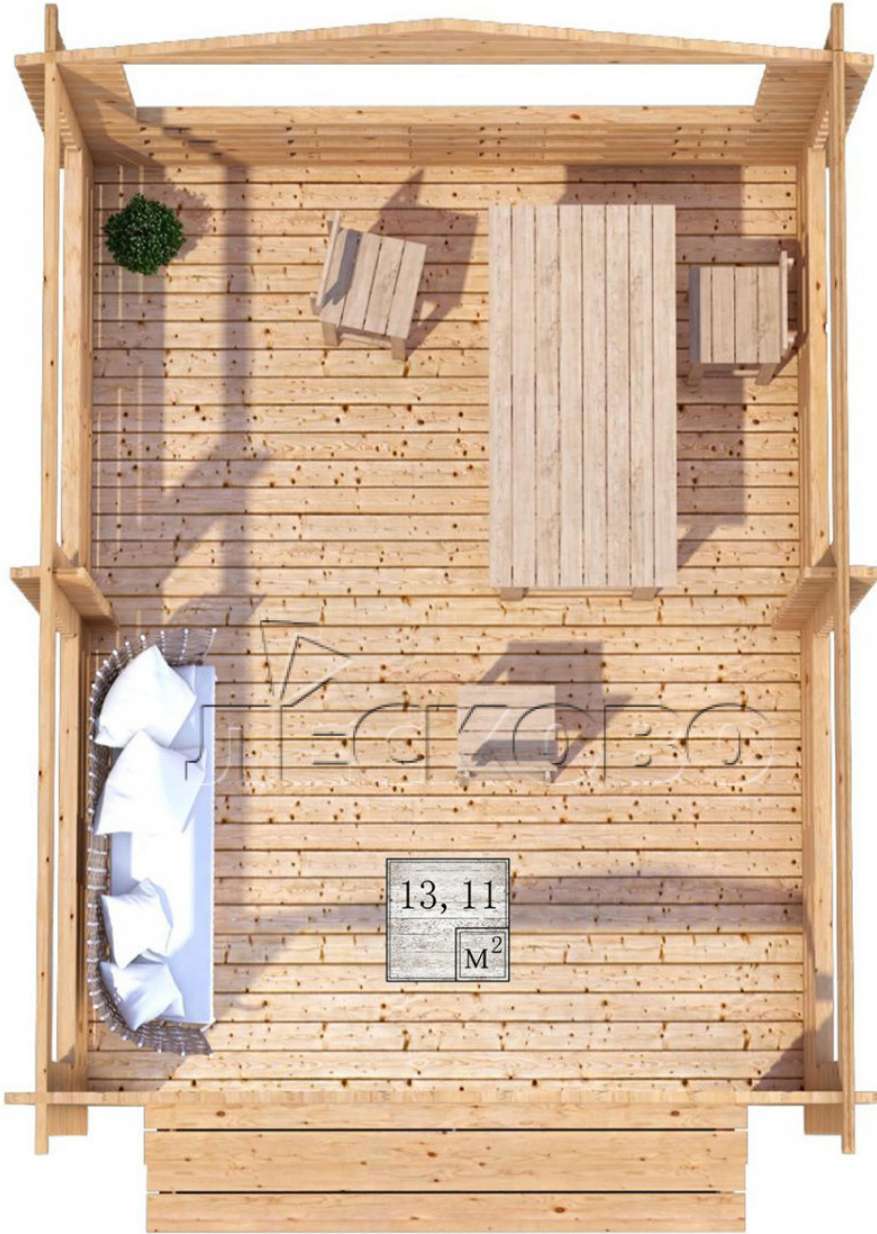

Gazebo "BS" series 3.5×4.5

Project Dimensions

3.5 × 4.5 / 13.4 m²

Full house set

1,768 €

Timber

45 MM

65 MM
+ 361 €

Project planning

3 500

4 500

Разрез

House Kit

- Wall kit: mini-chamber drying chamber 44 × 145 mm with bowls for the project. The material of the tree is spruce, pine (GOST 8486). Humidity 12-14%. The height of the walls is 2.16 m;
- Logs, lower harness: board 45 × 145 mm chamber drying 10-12%;
- Floors: floorboard 35 mm, chamber drying;
- Ceiling: imitation of a bar 20 × 135 mm, chamber drying;
- Platbands: dry planed board 20 × 100 mm;
- Roof: shingles;