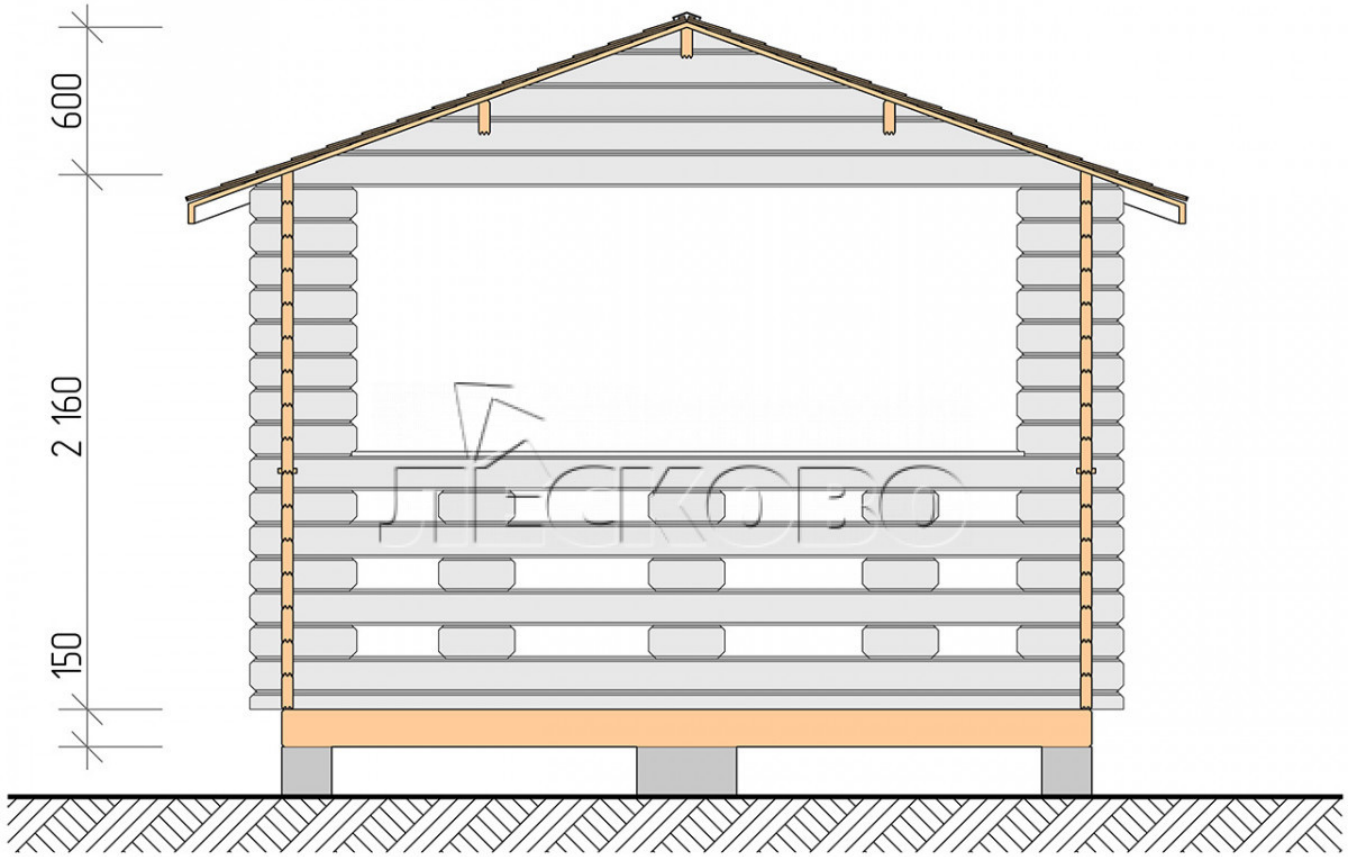

Gazebo "BS" series 3.5×4.5

Project Dimensions

3.5 × 4.5 / 13.4 m²

Full house set

1,768 €

Timber

45 MM

65 MM
+ 361 €

Project planning

3 500

4 500

Разрез

House Kit

- Wall kit: mini-chamber drying chamber 44 × 145 mm with bowls for the project. The material of the tree is spruce, pine (GOST 8486). Humidity 12-14%. The height of the walls is 2.16 m;
- Logs, lower harness: board 45 × 145 mm chamber drying 10-12%;
- Floors: floorboard 35 mm, chamber drying;
- Ceiling: imitation of a bar 20 × 135 mm, chamber drying;
- Platbands: dry planed board 20 × 100 mm;
- Roof: shingles;