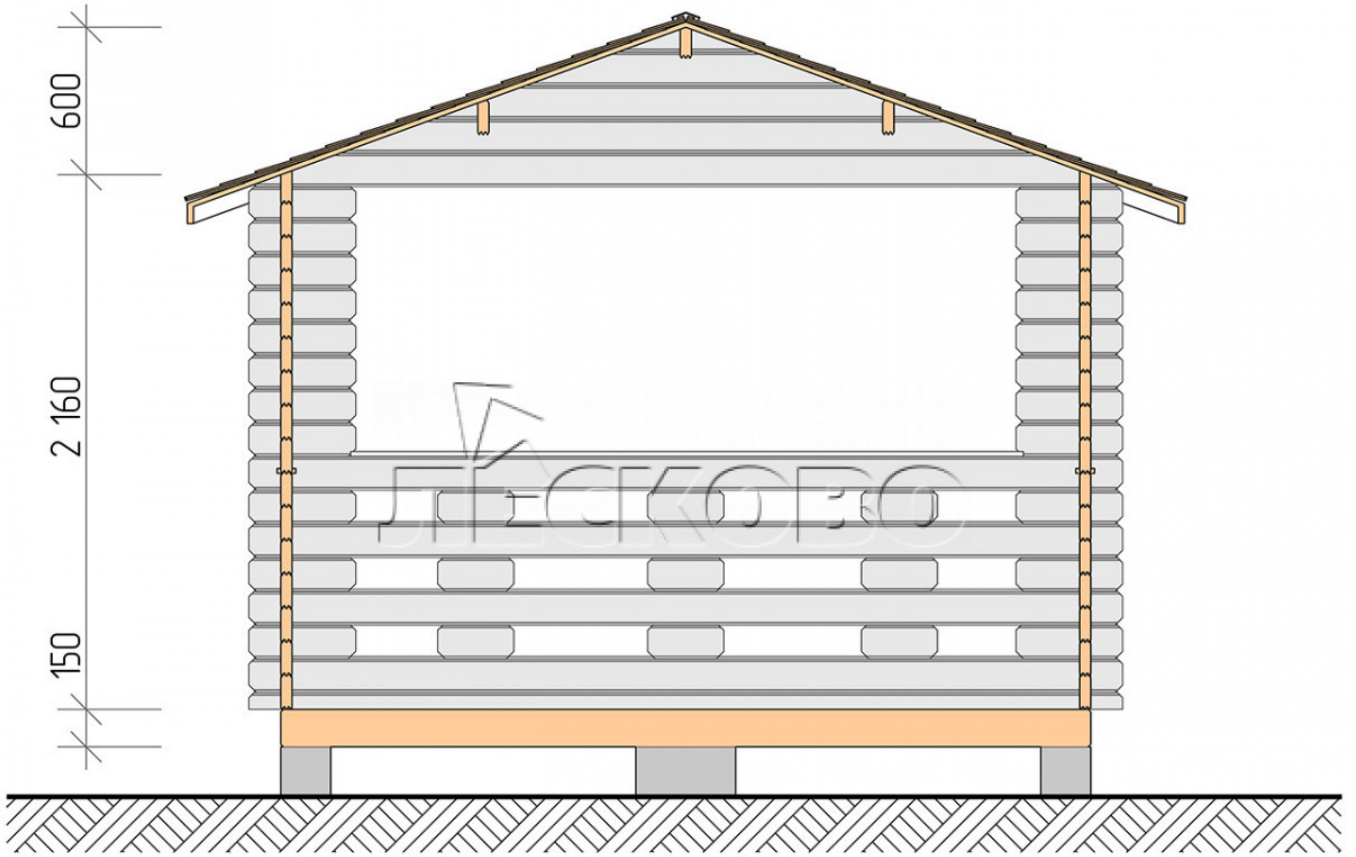

Gazebo "BS" series 3.5×4.5

Project Dimensions

3.5 × 4.5 / 13.4 m²

Full house set

1,862 €

Timber

45 MM

65 MM
+ 381 €

Project planning

3 500

4 500

Разрез

House Kit

- Wall kit: mini-chamber drying chamber 44 × 145 mm with bowls for the project. The material of the tree is spruce, pine (GOST 8486). Humidity 12-14%. The height of the walls is 2.16 m;
- Logs, lower harness: board 45 × 145 mm chamber drying 10-12%;
- Floors: floorboard 35 mm, chamber drying;
- Ceiling: imitation of a bar 20 × 135 mm, chamber drying;
- Platbands: dry planed board 20 × 100 mm;
- Roof: shingles;