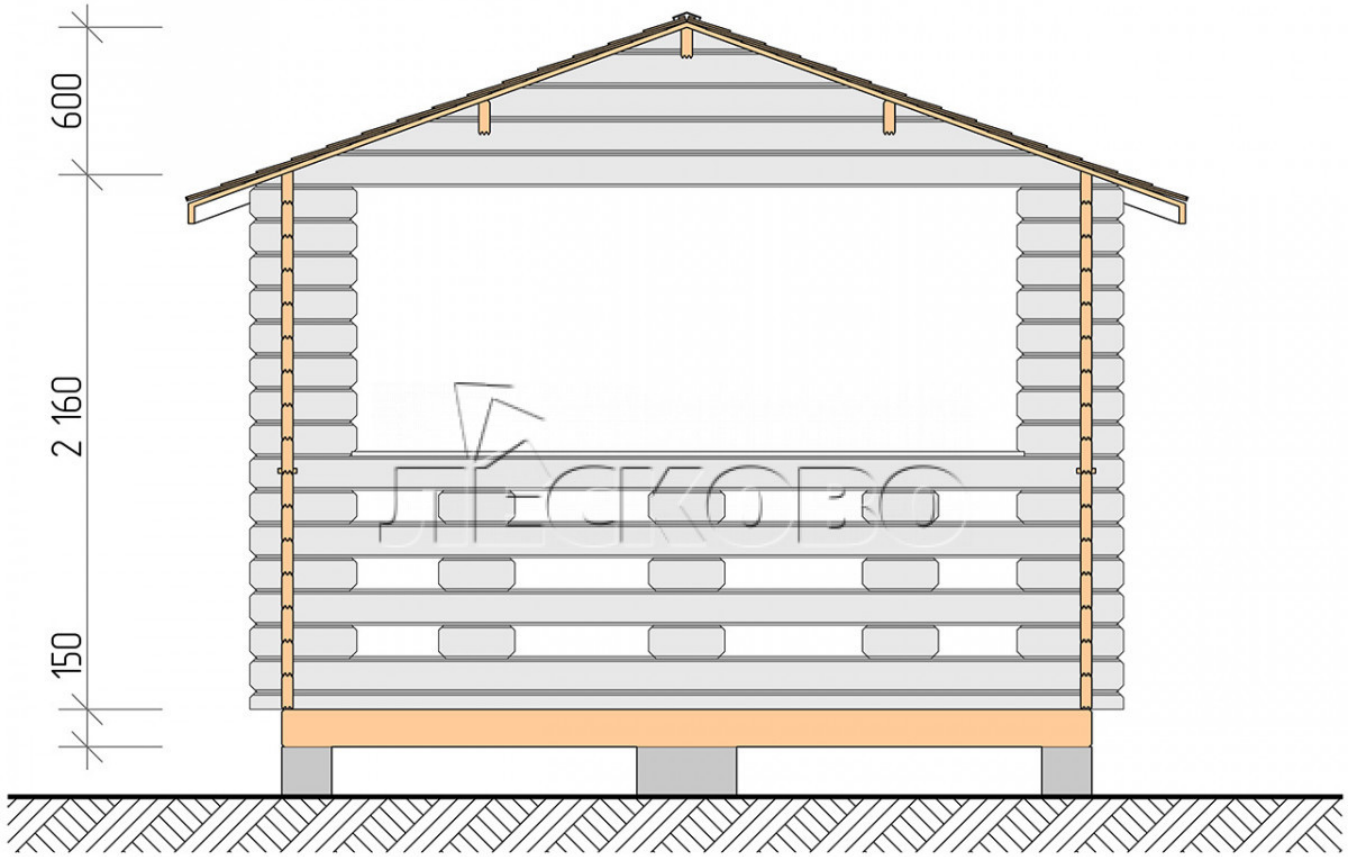

Gazebo "BS" series 3.5×3.5

Project Dimensions

3.5 × 3.5 / 10.2 m²

Full house set

1,322 €

Timber

45 MM

65 MM
+ 271 €

Project planning

3 500

3 500

Разрез

House Kit

- Wall kit: mini-chamber drying chamber 44 × 145 mm with bowls for the project. The material of the tree is spruce, pine (GOST 8486). Humidity 12-14%. The height of the walls is 2.16 m;
- Logs, lower harness: board 45 × 145 mm chamber drying 10-12%;
- Floors: floorboard 35 mm, chamber drying;
- Ceiling: imitation of a bar 20 × 135 mm, chamber drying;
- Platbands: dry planed board 20 × 100 mm;
- Roof: shingles;