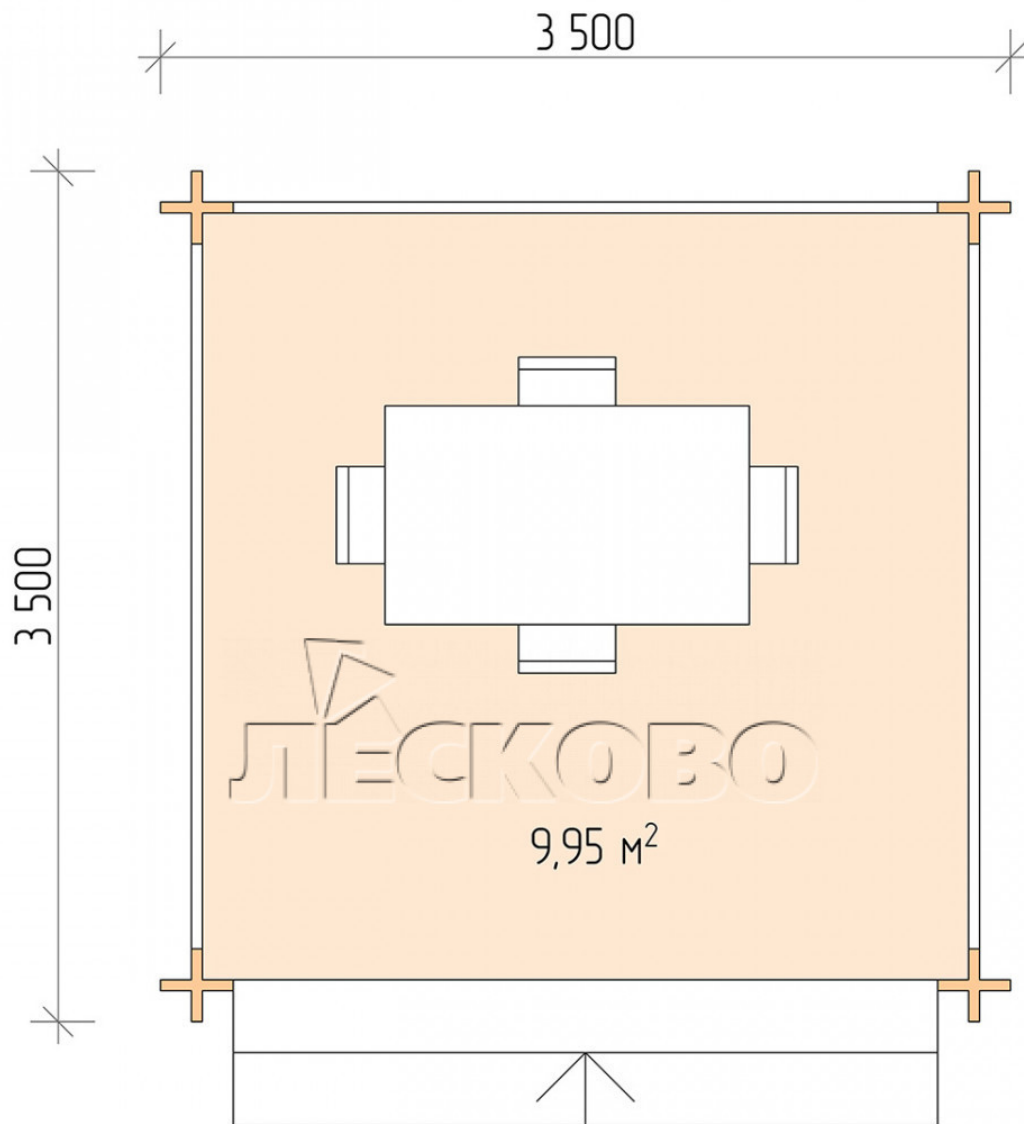

## Gazebo "BS" series 3.5×3.5

Project Dimensions

3.5 × 3.5 / 10.2 m<sup>2</sup>

Full house set

**1,392 €**

# Разрез

### House Kit

- Wall kit: mini-chamber drying chamber 44 × 145 mm with bowls for the project. The material of the tree is spruce, pine (GOST 8486). Humidity 12-14%. The height of the walls is 2.16 m;
- Logs, lower harness: board 45 × 145 mm chamber drying 10-12%;
- Floors: floorboard 35 mm, chamber drying;
- Ceiling: imitation of a bar 20 × 135 mm, chamber drying;
- Platbands: dry planed board 20 × 100 mm;
- Roof: shingles;