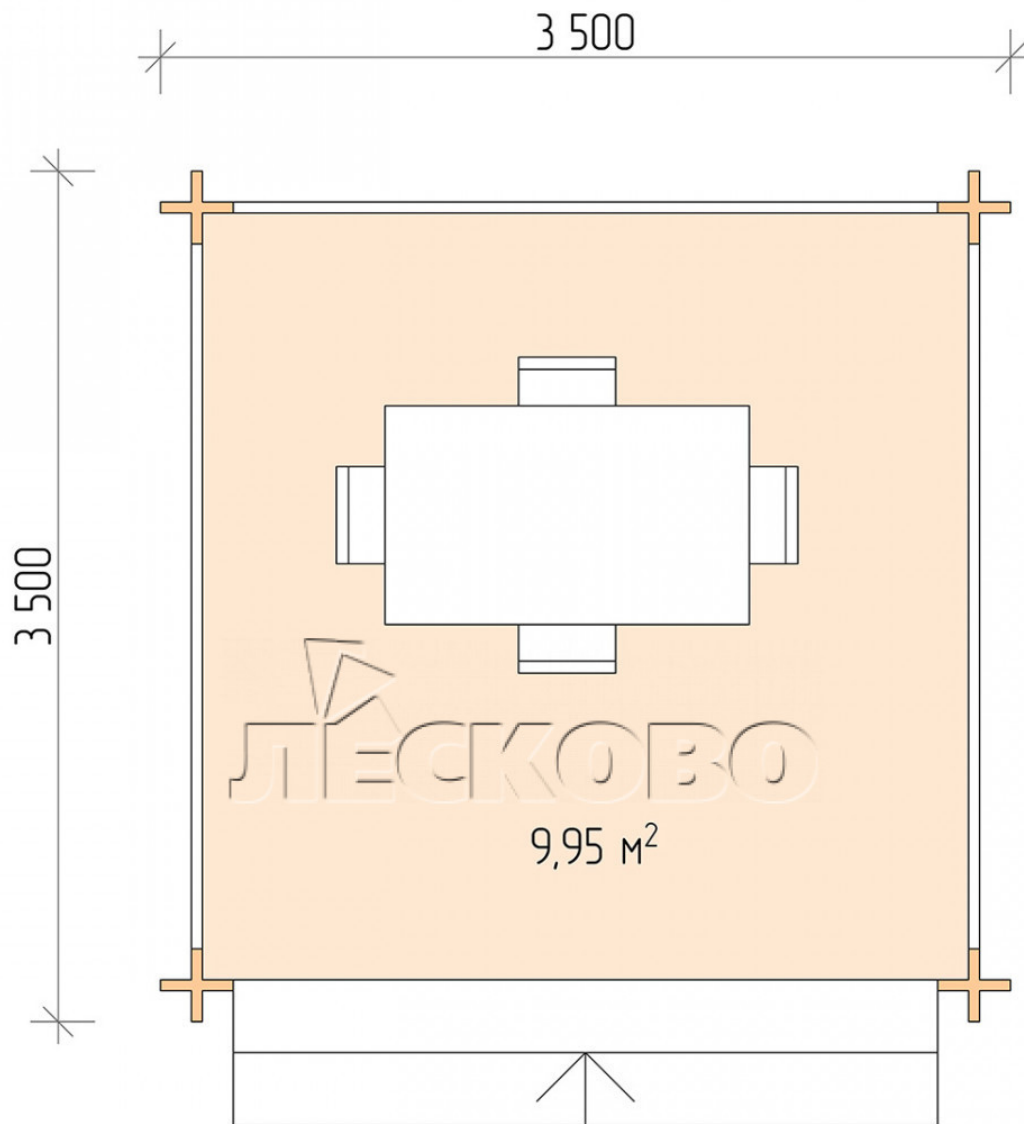

Gazebo "BS" series 3.5×3.5

Project Dimensions

3.5 × 3.5 / 10.2 m²

Full house set

1,322 €

Timber

45 MM

65 MM
+ 271 €

Project planning

3 500

3 500

Разрез

House Kit

- Wall kit: mini-chamber drying chamber 44 × 145 mm with bowls for the project. The material of the tree is spruce, pine (GOST 8486). Humidity 12-14%. The height of the walls is 2.16 m;
- Logs, lower harness: board 45 × 145 mm chamber drying 10-12%;
- Floors: floorboard 35 mm, chamber drying;
- Ceiling: imitation of a bar 20 × 135 mm, chamber drying;
- Platbands: dry planed board 20 × 100 mm;
- Roof: shingles;