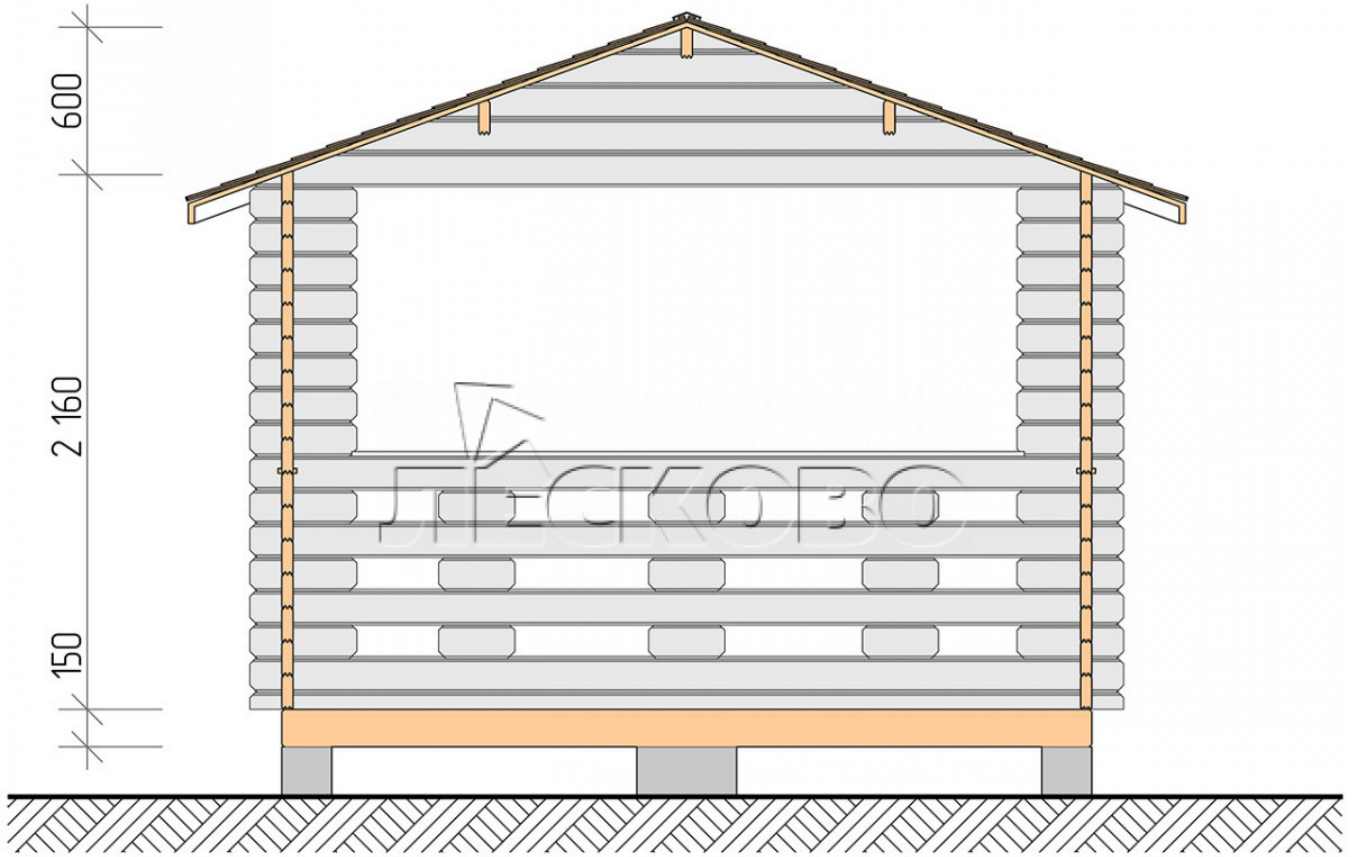

## Gazebo "BS" series 3.5×3.5

Project Dimensions

3.5 × 3.5 / 10.2 m<sup>2</sup>

Full house set

**1,392 €**

# Разрез

### House Kit

- Wall kit: mini-chamber drying chamber 44 × 145 mm with bowls for the project. The material of the tree is spruce, pine (GOST 8486). Humidity 12-14%. The height of the walls is 2.16 m;
- Logs, lower harness: board 45 × 145 mm chamber drying 10-12%;
- Floors: floorboard 35 mm, chamber drying;
- Ceiling: imitation of a bar 20 × 135 mm, chamber drying;
- Platbands: dry planed board 20 × 100 mm;
- Roof: shingles;