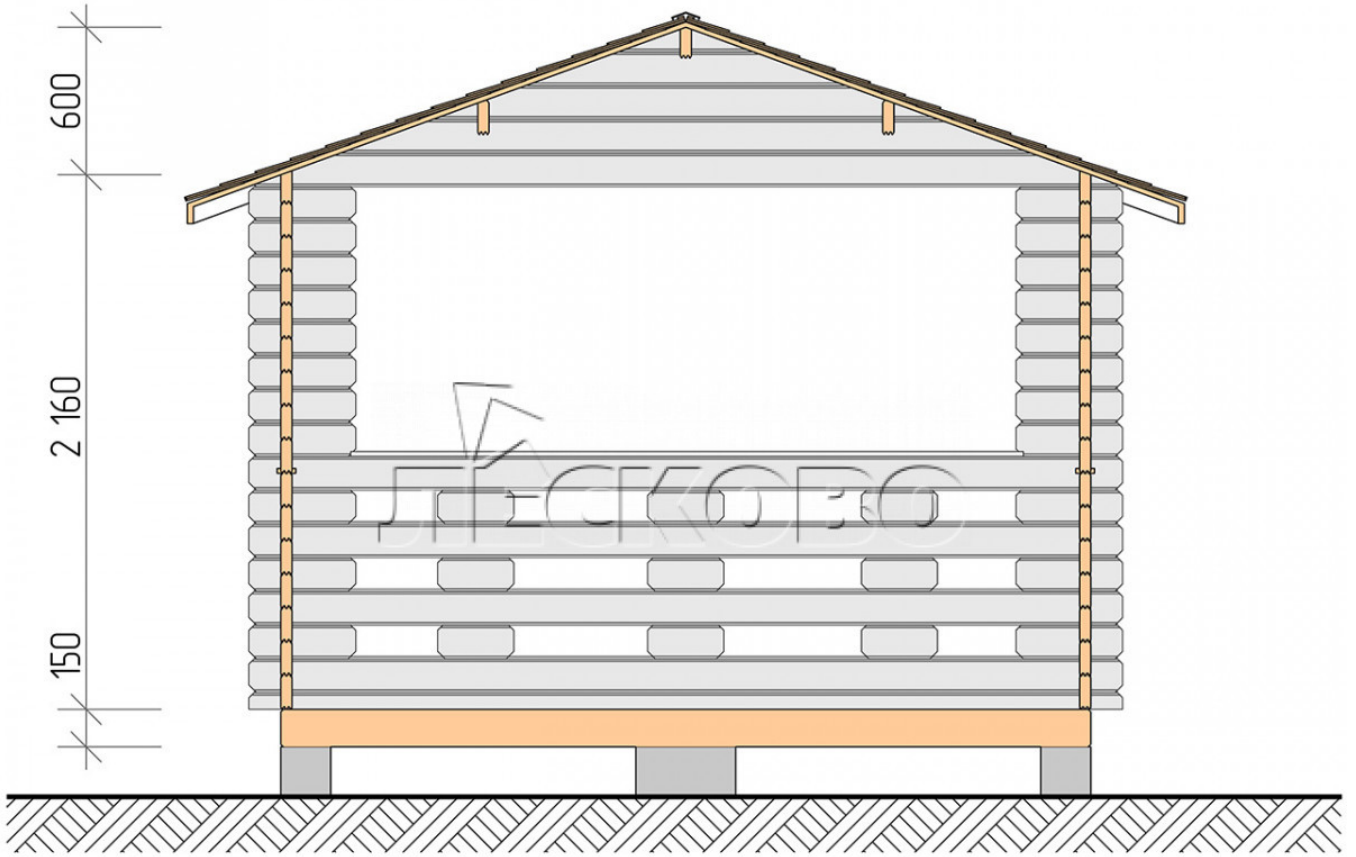

Gazebo "BS" series 3.5×3.5

Project Dimensions

3.5 × 3.5 / 10.2 m²

Full house set

1,608 €

Timber

45 MM

65 MM
+ 346 €

Project planning

3 500

3 500

Разрез

House Kit

- Wall kit: mini-chamber drying chamber 44 × 145 mm with bowls for the project. The material of the tree is spruce, pine (GOST 8486). Humidity 12-14%. The height of the walls is 2.16 m;
- Logs, lower harness: board 45 × 145 mm chamber drying 10-12%;
- Floors: floorboard 35 mm, chamber drying;
- Ceiling: imitation of a bar 20 × 135 mm, chamber drying;
- Platbands: dry planed board 20 × 100 mm;
- Roof: shingles;