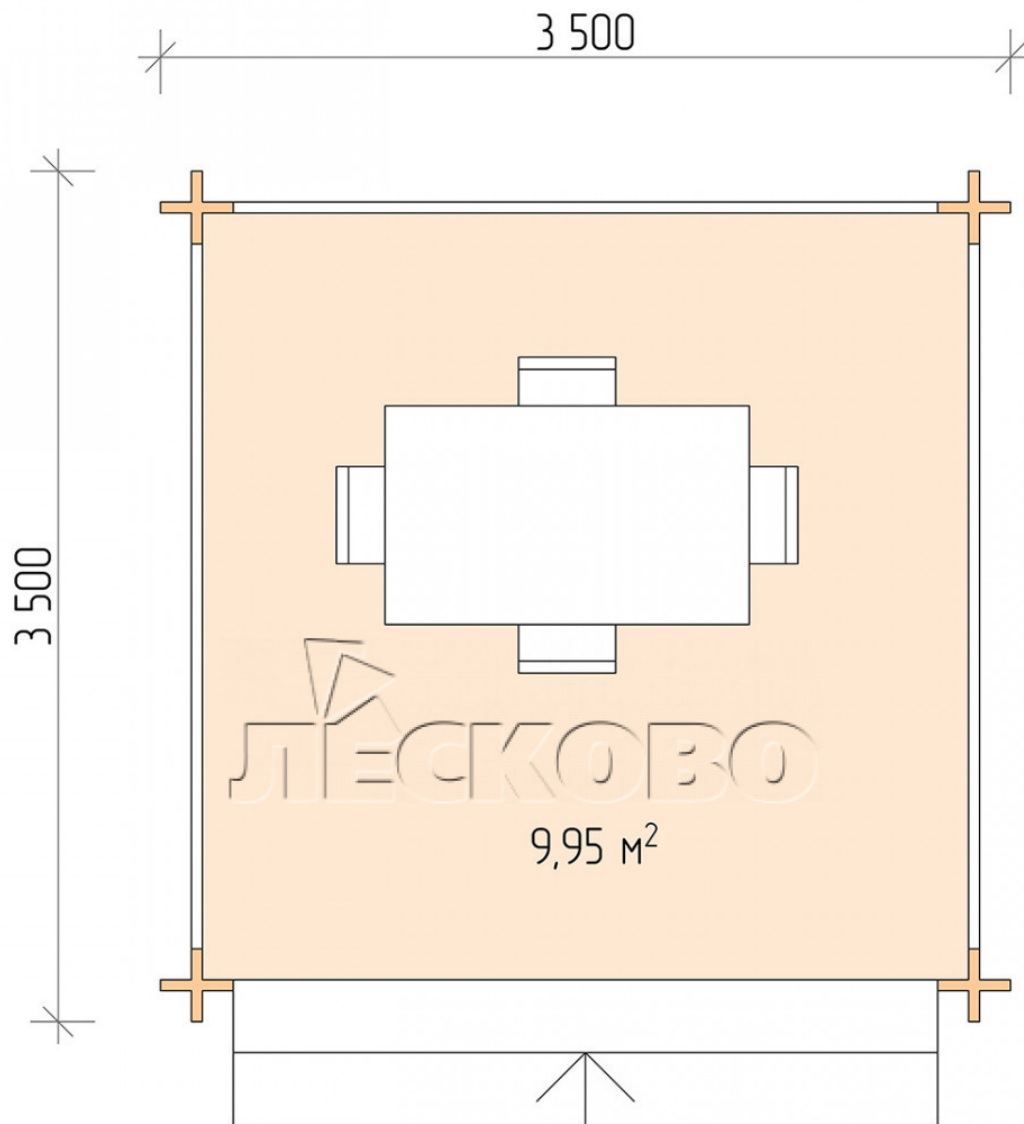

Gazebo "BS" series 3.5×3.5

Project Dimensions

3.5 × 3.5 / 10.2 m²

Full house set

1,608 €

Timber

45 MM

65 MM
+ 346 €

Project planning

3 500

3 500

Разрез

House Kit

- Wall kit: mini-chamber drying chamber 44 × 145 mm with bowls for the project. The material of the tree is spruce, pine (GOST 8486). Humidity 12-14%. The height of the walls is 2.16 m;
- Logs, lower harness: board 45 × 145 mm chamber drying 10-12%;
- Floors: floorboard 35 mm, chamber drying;
- Ceiling: imitation of a bar 20 × 135 mm, chamber drying;
- Platbands: dry planed board 20 × 100 mm;
- Roof: shingles;