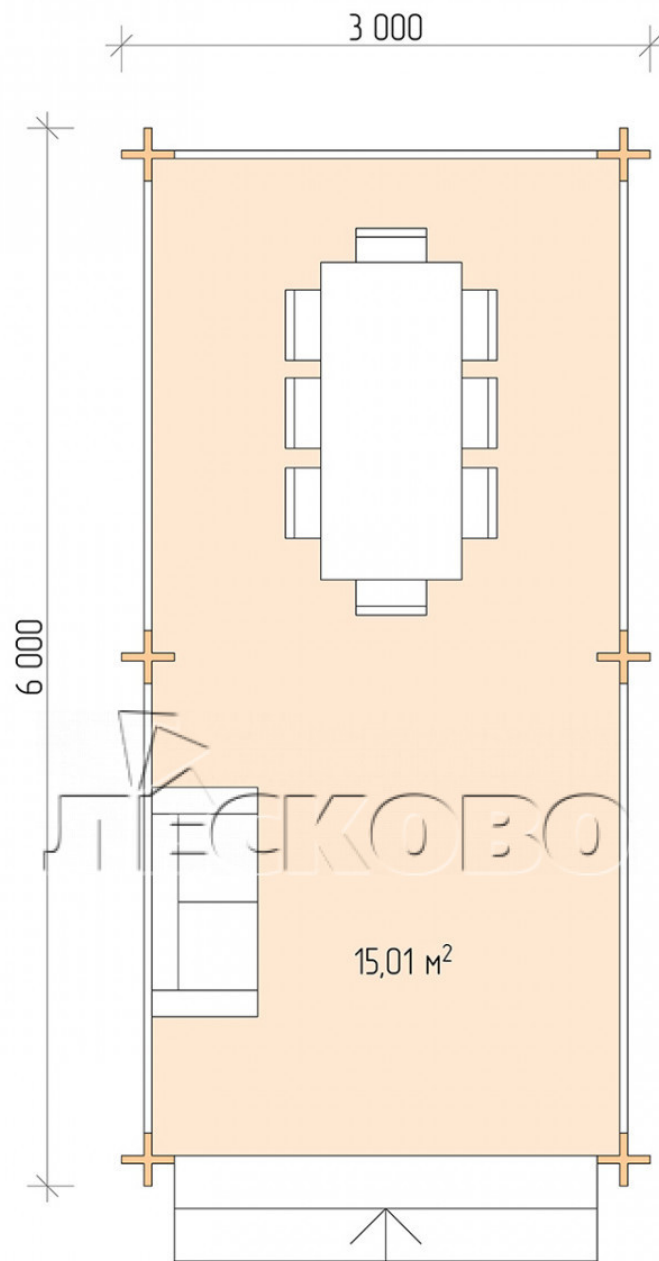

## Gazebo "BS" series 3×6

Project Dimensions

3 × 6 / 15.4 m<sup>2</sup>

Full house set

**2,251 €**

### Timber

45 MM

65 MM  
+ 497 €

# Разрез