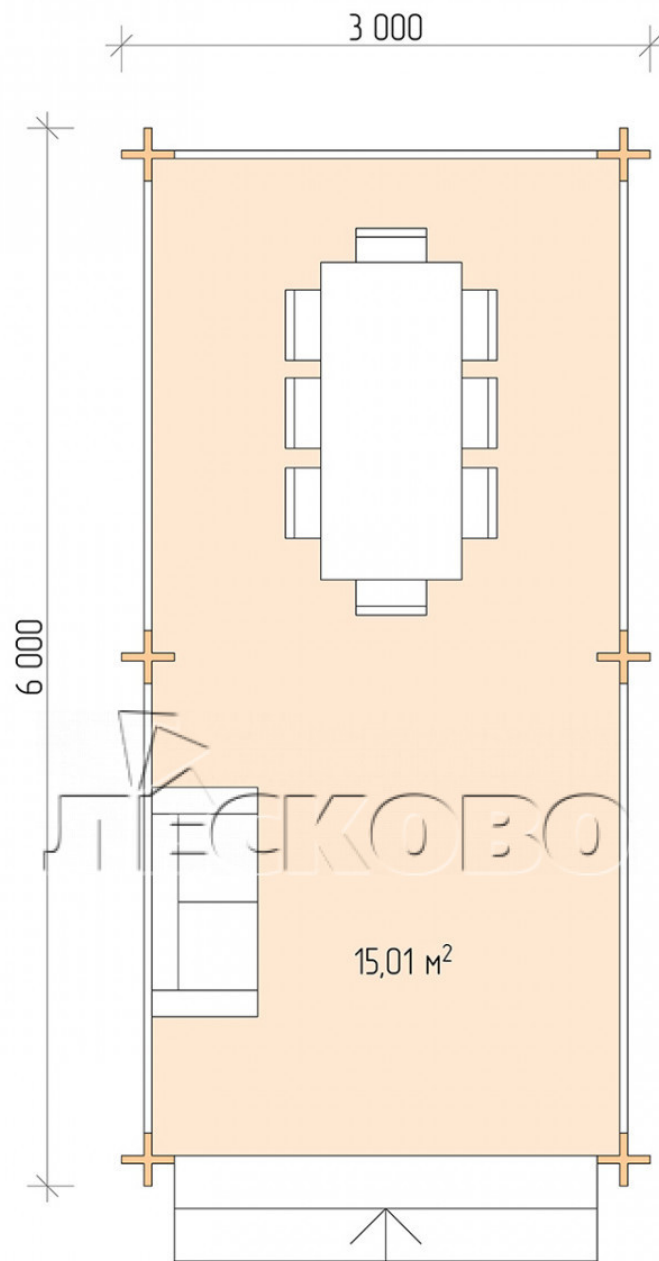

Gazebo "BS" series 3×6

Project Dimensions

3 × 6 / 15.4 m²

Full house set

1,918 €

Timber

45 MM

65 MM
+ 403 €

Project planning

3 000

6 000

15,01

M²

Разрез

House Kit

- Wall kit: mini-chamber drying chamber 44 × 145 mm with bowls for the project. The material of the tree is spruce, pine (GOST 8486). Humidity 12-14%. The height of the walls is 2.16 m;
- Logs, lower harness: board 45 × 145 mm chamber drying 10-12%;
- Floors: floorboard 35 mm, chamber drying;
- Ceiling: imitation of a bar 20 × 135 mm, chamber drying;
- Platbands: dry planed board 20 × 100 mm;
- Roof: shingles;