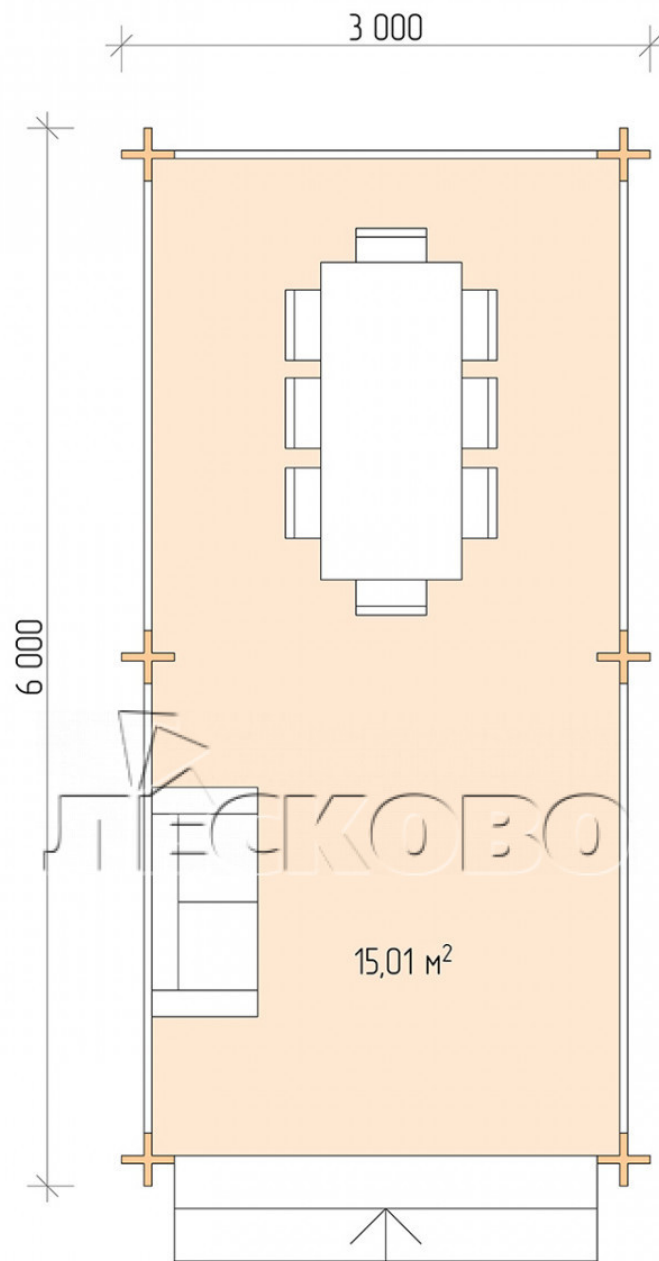

Gazebo "BS" series 3×6

Project Dimensions

3 × 6 / 15.4 m²

Full house set

1,989 €

Timber

45 MM

65 MM
+ 418 €

Project planning

Разрез

House Kit

- Wall kit: mini-chamber drying chamber 44×145 mm with bowls for the project. The material of the tree is spruce, pine (GOST 8486). Humidity 12-14%. The height of the walls is 2.16 m;
- Logs, lower harness: board 45×145 mm chamber drying 10-12%;
- Floors: floorboard 35 mm, chamber drying;
- Ceiling: imitation of a bar 20×135 mm, chamber drying;
- Platbands: dry planed board 20×100 mm;
- Roof: shingles;