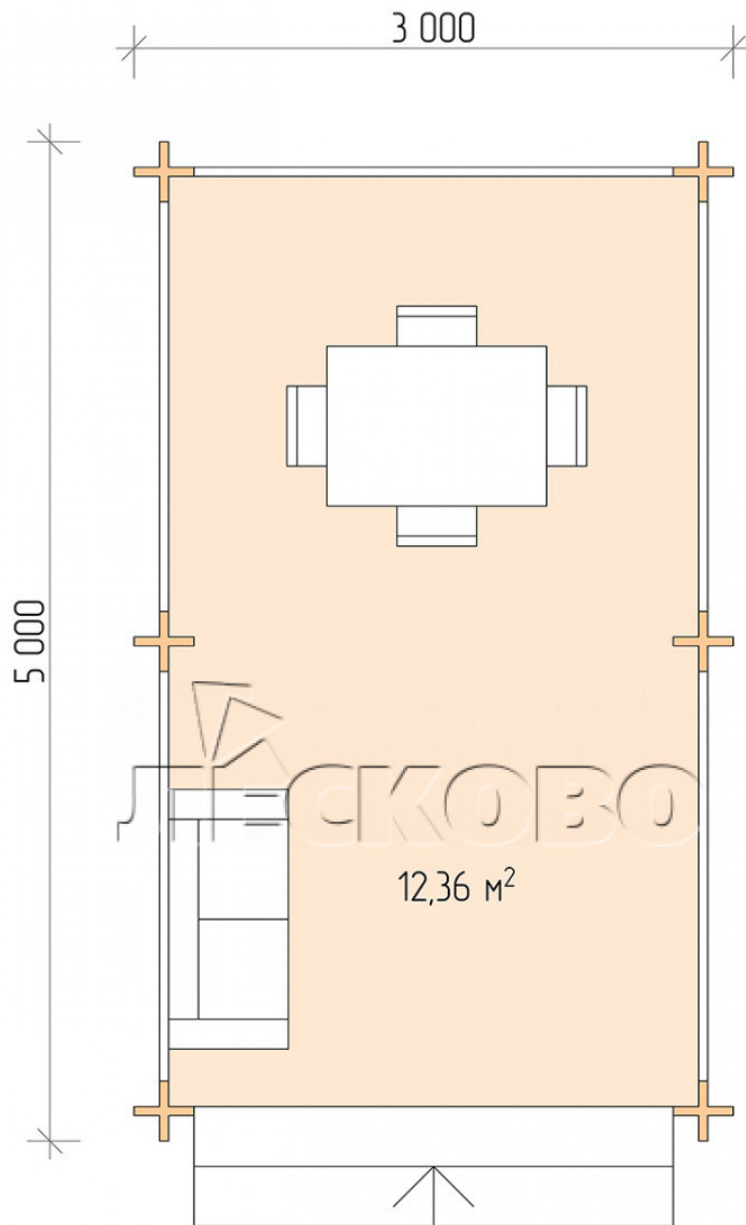

## Gazebo "BS" series 3x5

Project Dimensions

3 × 5 / 12.7 m<sup>2</sup>

Full house set

**1,722 €**

# Разрез

### House Kit

- Wall kit: mini-chamber drying chamber 44 × 145 mm with bowls for the project. The material of the tree is spruce, pine (GOST 8486). Humidity 12-14%. The height of the walls is 2.16 m;
- Logs, lower harness: board 45 × 145 mm chamber drying 10-12%;
- Floors: floorboard 35 mm, chamber drying;
- Ceiling: imitation of a bar 20 × 135 mm, chamber drying;
- Platbands: dry planed board 20 × 100 mm;
- Roof: shingles;