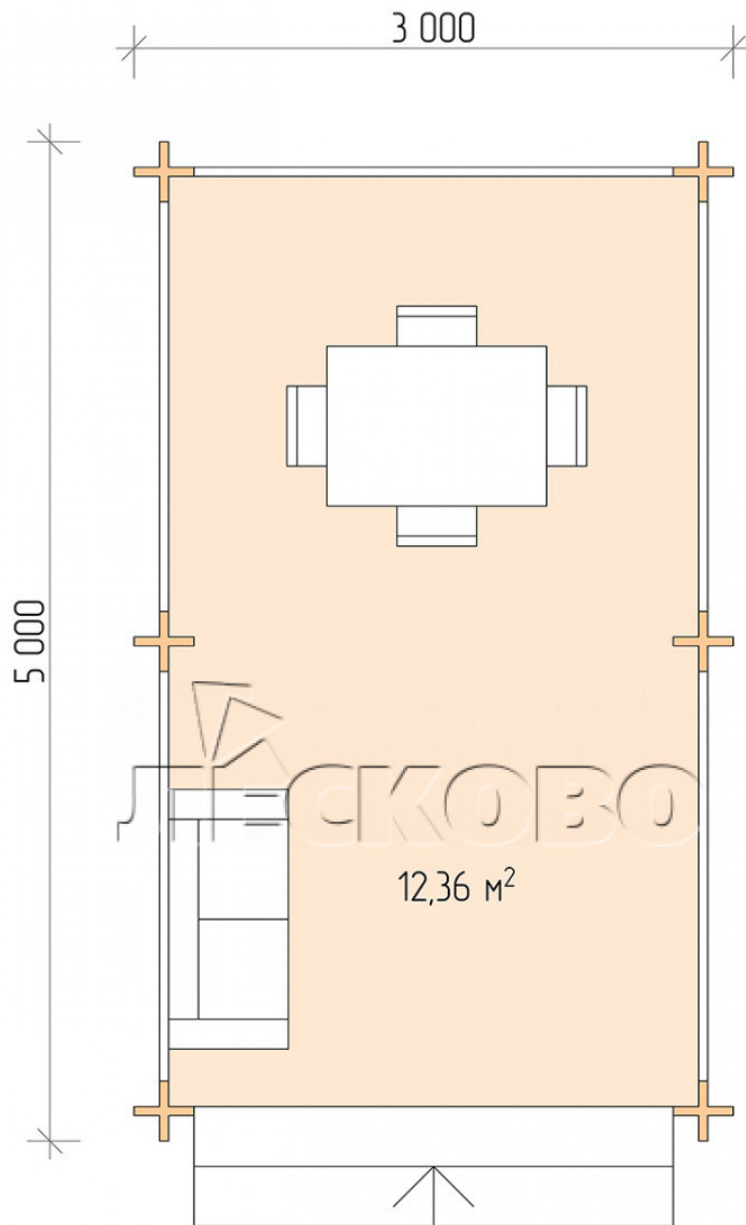

House Kit

- Wall kit: mini-chamber drying chamber 44 × 145 mm with bowls for the project. The material of the tree is spruce, pine (GOST 8486). Humidity 12-14%. The height of the walls is 2.16 m;
- Logs, lower harness: board 45 × 145 mm chamber drying 10-12%;
- Floors: floorboard 35 mm, chamber drying;
- Ceiling: imitation of a bar 20 × 135 mm, chamber drying;
- Platbands: dry planed board 20 × 100 mm;
- Roof: shingles;