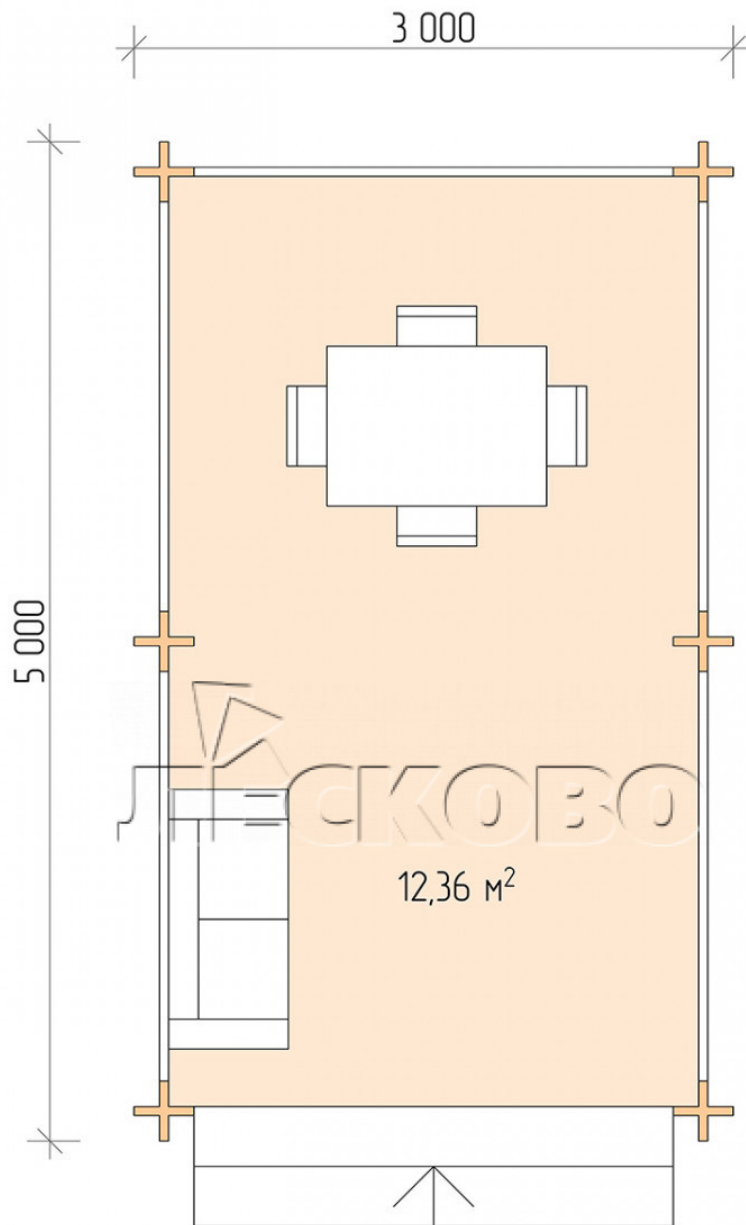

Gazebo "BS" series 3x5

Project Dimensions

3 × 5 / 12.7 m²

Full house set

2,066 €

Timber

45 MM

65 MM
+ 461 €

Project planning

Разрез

House Kit

- Wall kit: mini-chamber drying chamber 44 × 145 mm with bowls for the project. The material of the tree is spruce, pine (GOST 8486). Humidity 12-14%. The height of the walls is 2.16 m;
- Logs, lower harness: board 45 × 145 mm chamber drying 10-12%;
- Floors: floorboard 35 mm, chamber drying;
- Ceiling: imitation of a bar 20 × 135 mm, chamber drying;
- Platbands: dry planed board 20 × 100 mm;
- Roof: shingles;