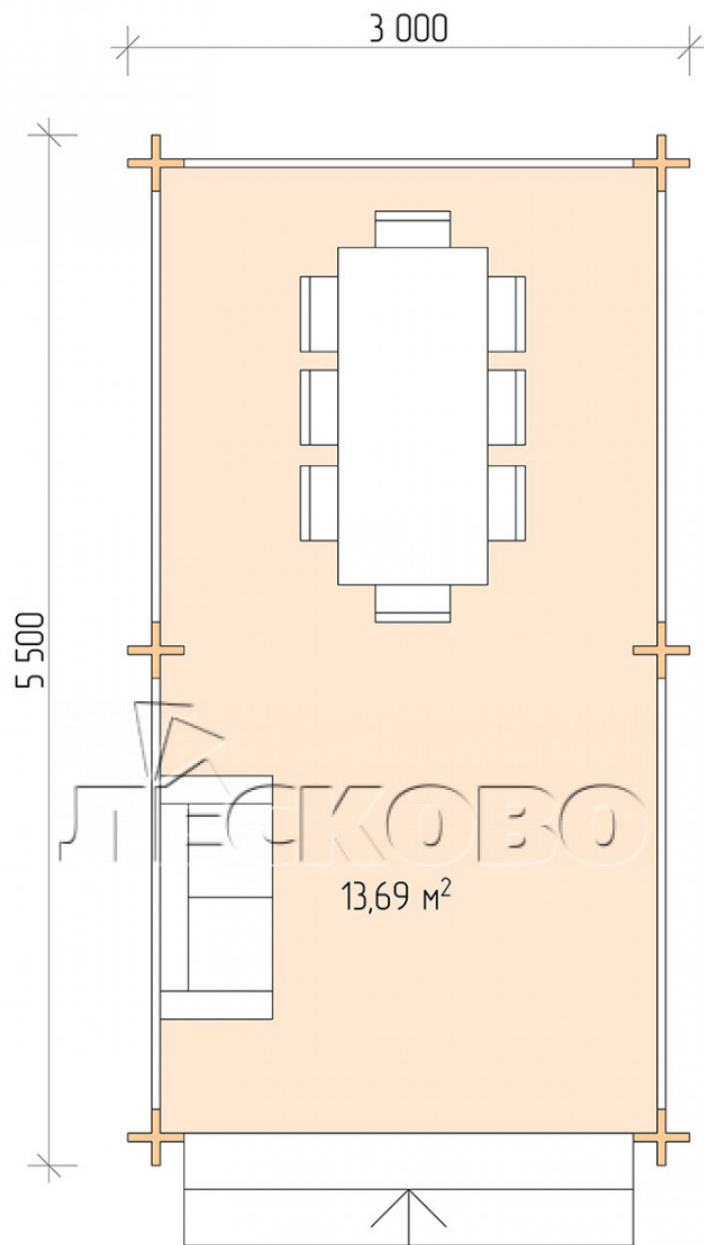

Gazebo "BS" series 3×5.5

Project Dimensions

3 × 5.5 / 14 m²

Full house set

1,822 €

Timber

45 mm

65 mm
+ 379 €

Project planning

3 000

5 500

13,69
M²

Разрез

House Kit

- Wall kit: mini-chamber drying chamber 44 × 145 mm with bowls for the project. The material of the tree is spruce, pine (GOST 8486). Humidity 12-14%. The height of the walls is 2.16 m;
- Logs, lower harness: board 45 × 145 mm chamber drying 10-12%;
- Floors: floorboard 35 mm, chamber drying;
- Ceiling: imitation of a bar 20 × 135 mm, chamber drying;
- Platbands: dry planed board 20 × 100 mm;
- Roof: shingles;