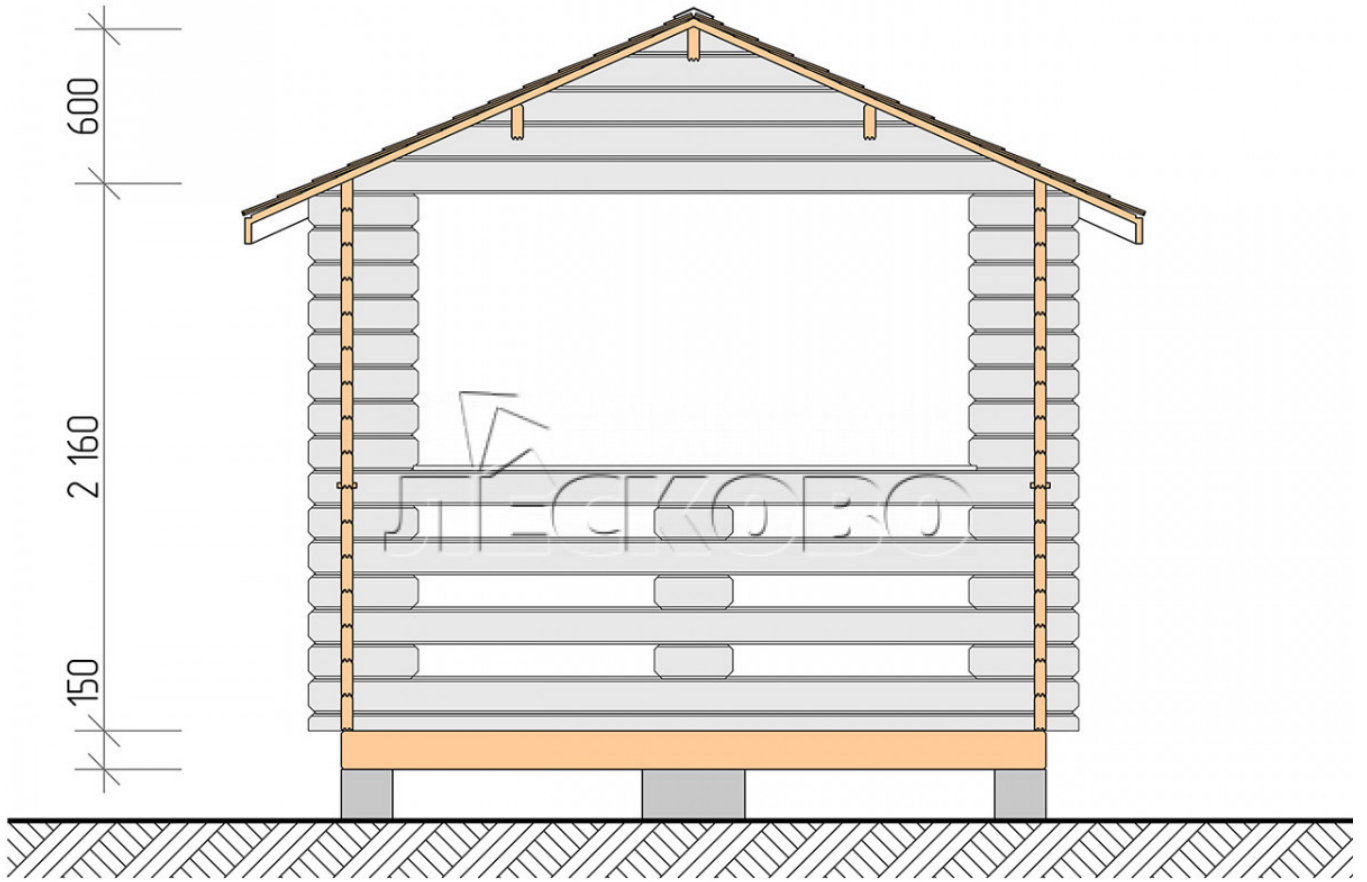

Gazebo "BS" series 3×5.5

Project Dimensions

3 × 5.5 / 14 m²

Full house set

2,218 €

Timber

45 mm

65 mm
+ 484 €

Project planning

3 000

5 500

13,69
M²

Разрез

House Kit

- Wall kit: mini-chamber drying chamber 44 × 145 mm with bowls for the project. The material of the tree is spruce, pine (GOST 8486). Humidity 12-14%. The height of the walls is 2.16 m;
- Logs, lower harness: board 45 × 145 mm chamber drying 10-12%;
- Floors: floorboard 35 mm, chamber drying;
- Ceiling: imitation of a bar 20 × 135 mm, chamber drying;
- Platbands: dry planed board 20 × 100 mm;
- Roof: shingles;