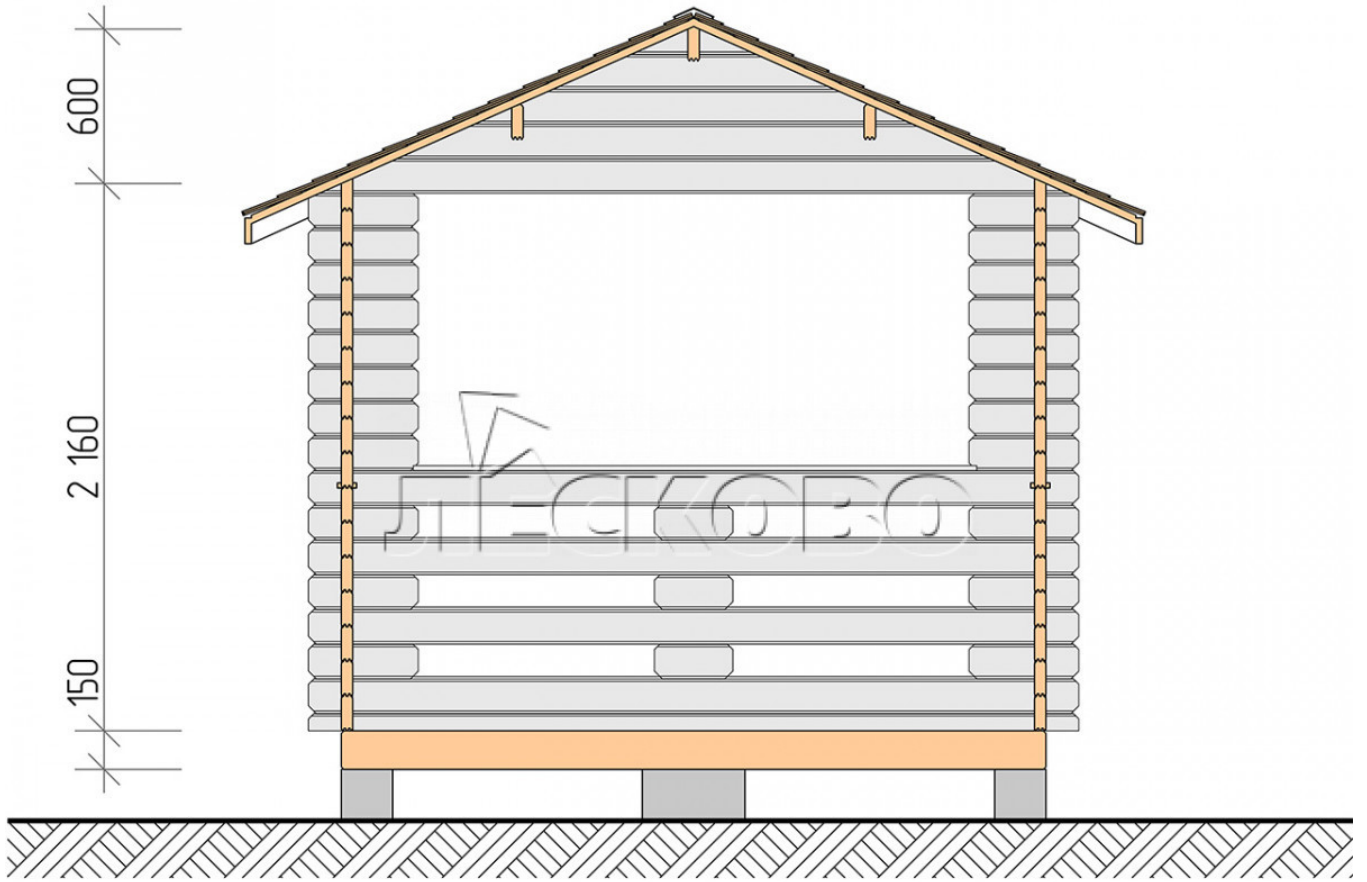

Gazebo "BS" series 3×5.5

Project Dimensions

3 × 5.5 / 14 m²

Full house set

1,822 €

Timber

45 mm

65 mm
+ 379 €

Project planning

3 000

5 500

13,69
M²

Разрез

House Kit

- Wall kit: mini-chamber drying chamber 44 × 145 mm with bowls for the project. The material of the tree is spruce, pine (GOST 8486). Humidity 12-14%. The height of the walls is 2.16 m;
- Logs, lower harness: board 45 × 145 mm chamber drying 10-12%;
- Floors: floorboard 35 mm, chamber drying;
- Ceiling: imitation of a bar 20 × 135 mm, chamber drying;
- Platbands: dry planed board 20 × 100 mm;
- Roof: shingles;