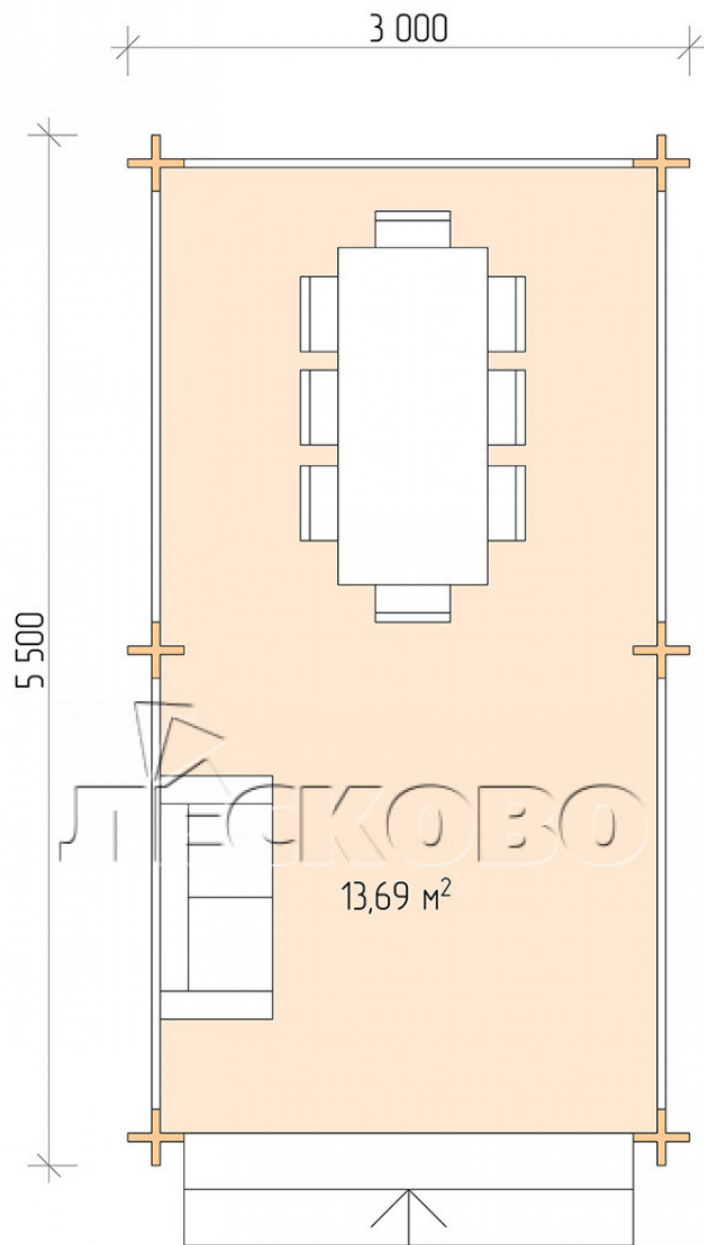

Gazebo "BS" series 3×5.5

Project Dimensions

3 × 5.5 / 14 m²

Full house set

2,218 €

Timber

45 mm

65 mm
+ 484 €

Project planning

3 000

5 500

13,69
M²

Разрез

House Kit

- Wall kit: mini-chamber drying chamber 44 × 145 mm with bowls for the project. The material of the tree is spruce, pine (GOST 8486). Humidity 12-14%. The height of the walls is 2.16 m;
- Logs, lower harness: board 45 × 145 mm chamber drying 10-12%;
- Floors: floorboard 35 mm, chamber drying;
- Ceiling: imitation of a bar 20 × 135 mm, chamber drying;
- Platbands: dry planed board 20 × 100 mm;
- Roof: shingles;