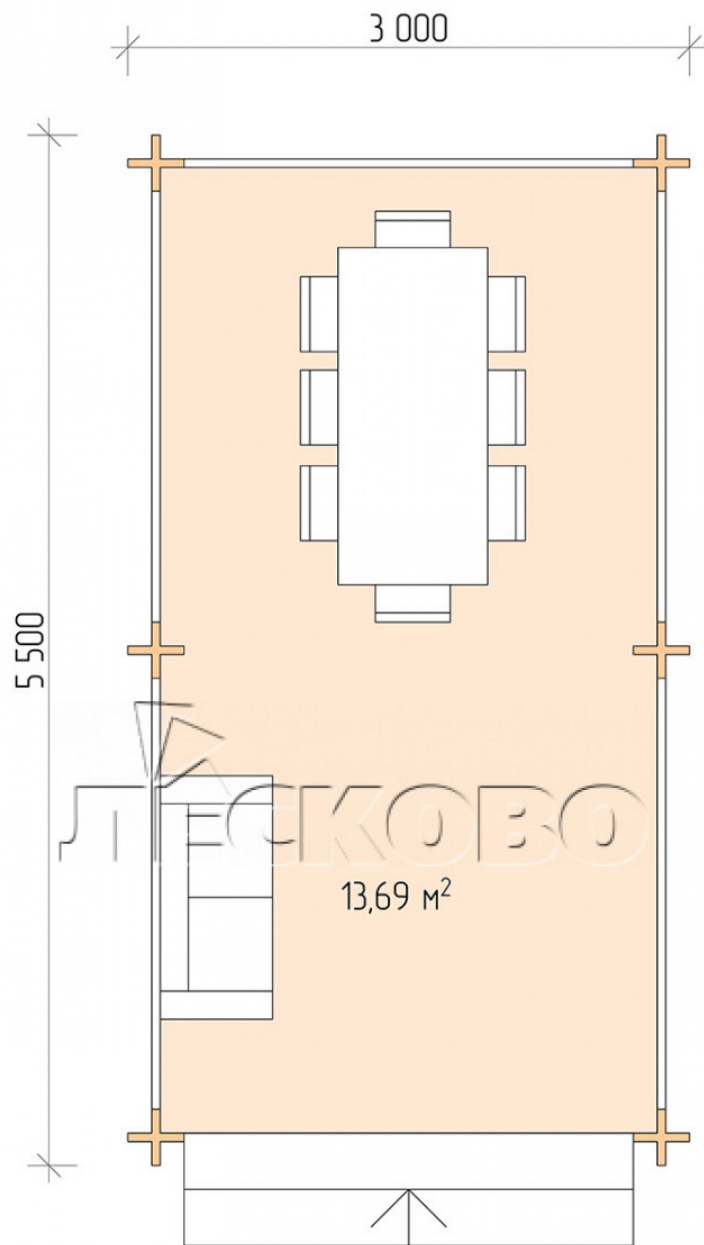

Gazebo "BS" series 3×5.5

Project Dimensions

3 × 5.5 / 14 m²

Full house set

1,918 €

Timber

45 MM

65 MM
+ 399 €

Project planning

3 000

5 500

13,69

M²

Разрез

House Kit

- Wall kit: mini-chamber drying chamber 44 × 145 mm with bowls for the project. The material of the tree is spruce, pine (GOST 8486). Humidity 12-14%. The height of the walls is 2.16 m;
- Logs, lower harness: board 45 × 145 mm chamber drying 10-12%;
- Floors: floorboard 35 mm, chamber drying;
- Ceiling: imitation of a bar 20 × 135 mm, chamber drying;
- Platbands: dry planed board 20 × 100 mm;
- Roof: shingles;